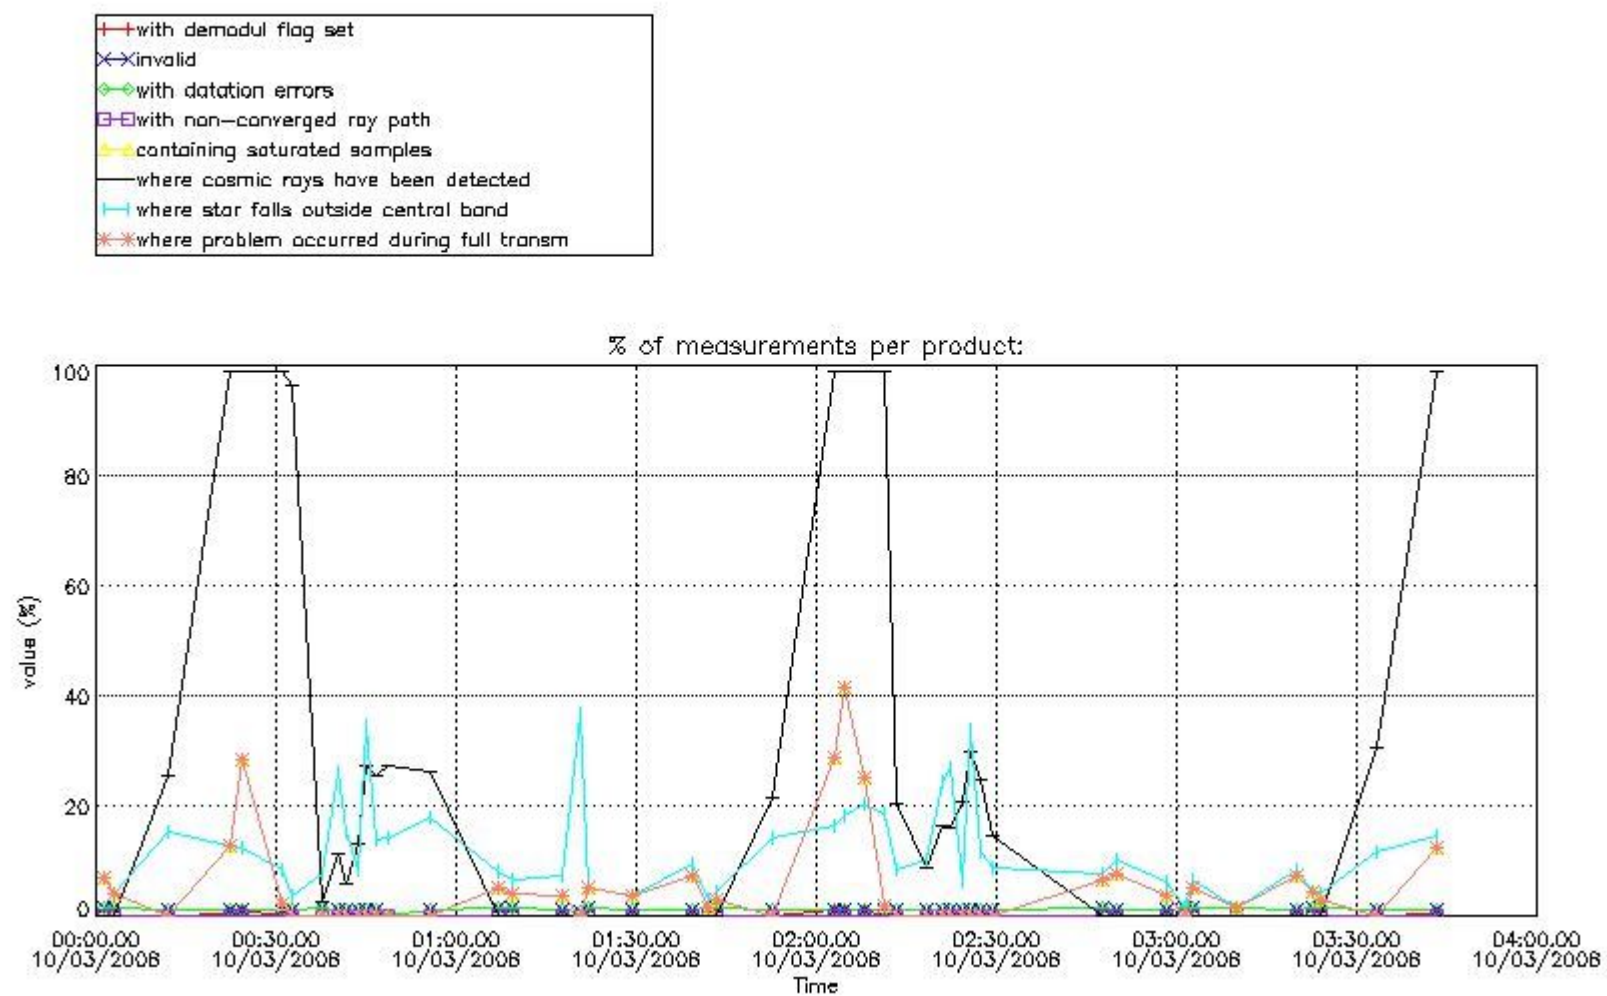

At least one measurement with demodulation flag set:	18.7500 %
Reference spectrum computed from DB:	0.00000 %
Reference spectrum with small number of measurements:	0.00000 %
SATU data not used:	0.00000 %

5.2 Plot quality information per product (time dependant)

5.3 Plot quality information per product (world map)