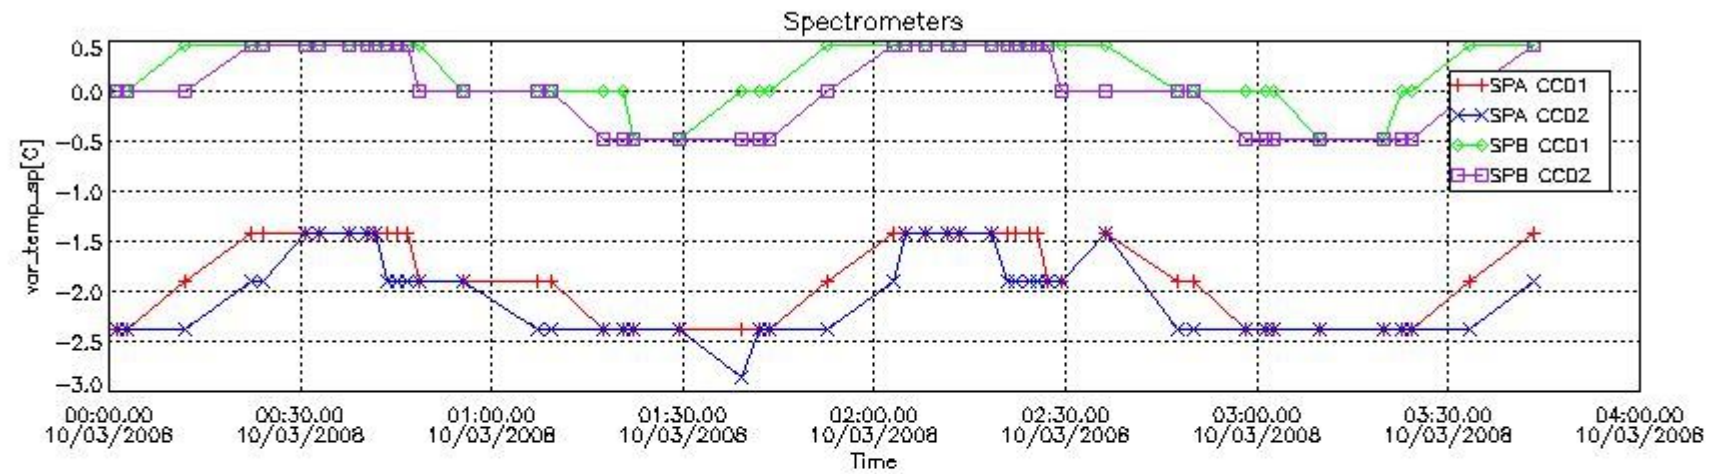

4. Overview of dark signal processing per product

The Dark Charge (DC) is a temperature-dependant signal added to the useful measurements and it is therefore subtracted from them during the processing. There are two phenomena that produce a continuous increase of the DC: the "hot pixels" (a pixel is "hot" when its DC exceeds by a significant amount its value measured on ground at the same temperature) and the "Random Telegraphic Signal" (abrupt change positive or negative of the CCD pixel signal, random in time, affecting only the DC part of the signal and not the photon generated signal).

In this section a list of products that did not use the Dark Sky Area (DSA) observation for the DC computation is given. It is also provided the mean DC plot per product for dark limb products with no error flag set.

4.1 All products used the DSA observation for the DC computation

4.2 Plot of mean dark charges per product: only products in DARK limb conditions without errors are used