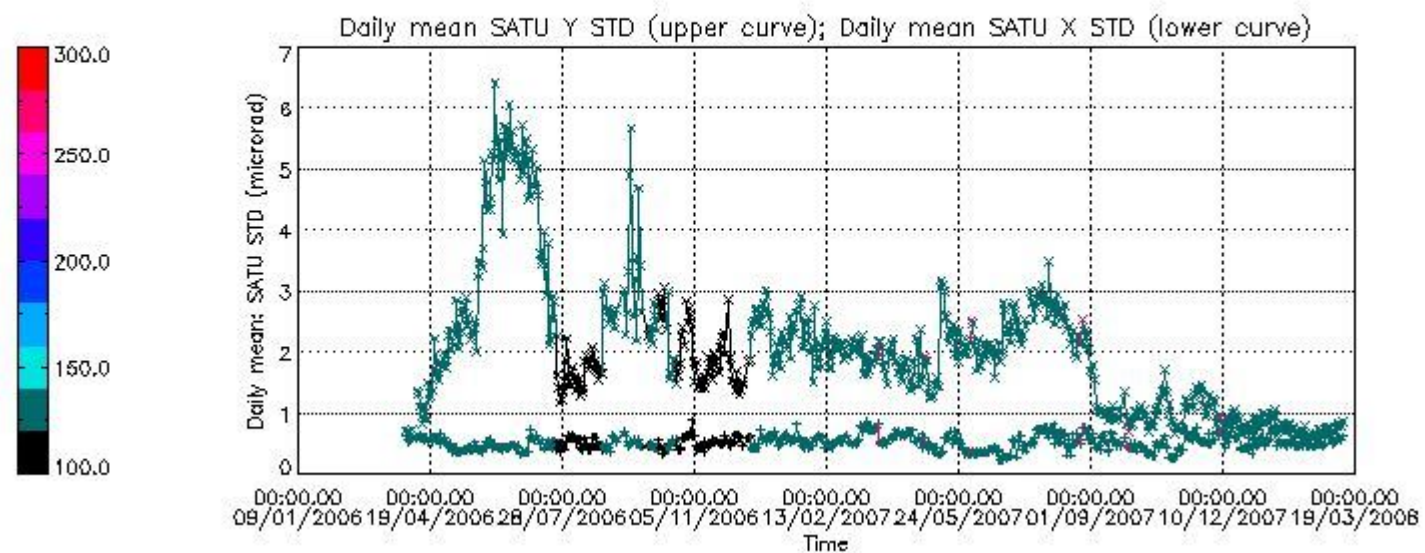

Number of data:	19650.	19650.	17900.	17900.

7.2.2 Trend of daily SATU NEA St. deviation since 1st April 2006 (dark limb)

The long term trend of the SATU 'X' and 'Y' standard deviations should be constant during the whole mission.

The colorbar represents the start tangent altitude (km) of the occultations.

Upper curve: STD of SATU Y axis

Lower curve: STD of SATU X axis

8. Auxiliary Data Files used for the production reported in section 2.4

The number reported in the third column indicates since which file (see list in section 2.4) the corresponding auxiliary file has been used. The fourth column is the date of those product files.

Type	Auxiliary Filename	Used since product	Used since product date
INST_PHYS_CHARACTERISTICS	GOM_INS_AXNIEC20050627_150713_20030716_120000_20100101_000000	1	10-MAR-2008 00:01:19
CALIBRATION_DATABASE	GOM_CAL_AXVIEC20080222_094723_20080220_000000_20100101_000000	1	10-MAR-2008 00:01:19
LEVEL-1B_PROC_CONFIG	GOM_PR1_AXNIEC20050627_151042_20020301_000000_20100101_000000	1	10-MAR-2008 00:01:19
STAR_CATALOGUE	GOM_CAT_AXVIEC20020121_161009_20020101_000000_20200101_000000	1	10-MAR-2008 00:01:19
STELLAR_SPECTRA_DATABANK	GOM_STS_AXNIEC20040308_103538_20020101_160000_20100101_000000	1	10-MAR-2008 00:01:19
ECMWF_FILE	AUX_ECF_AXNECM20080309_073112_20080309_210000_20080310_090000	1	10-MAR-2008 00:01:19
OPTIONAL_ECMWF_FILE	MISSING	1	10-MAR-2008 00:01:19
ORBIT_DATA_FILE	DOR_NAV_OPNPDE20080309_212523_000060572066_00387_31503_5200.N1	1	10-MAR-2008 00:01:19
ORBIT_DATA_FILE	DOR_NAV_OPNPDE20080309_231139_000057382066_00388_31504_5201.N1	15	10-MAR-2008 00:55:37
ORBIT_DATA_FILE	DOR_NAV_OPNPDE20080310_005236_000057382066_00389_31505_5202.N1	38	10-MAR-2008 02:36:13