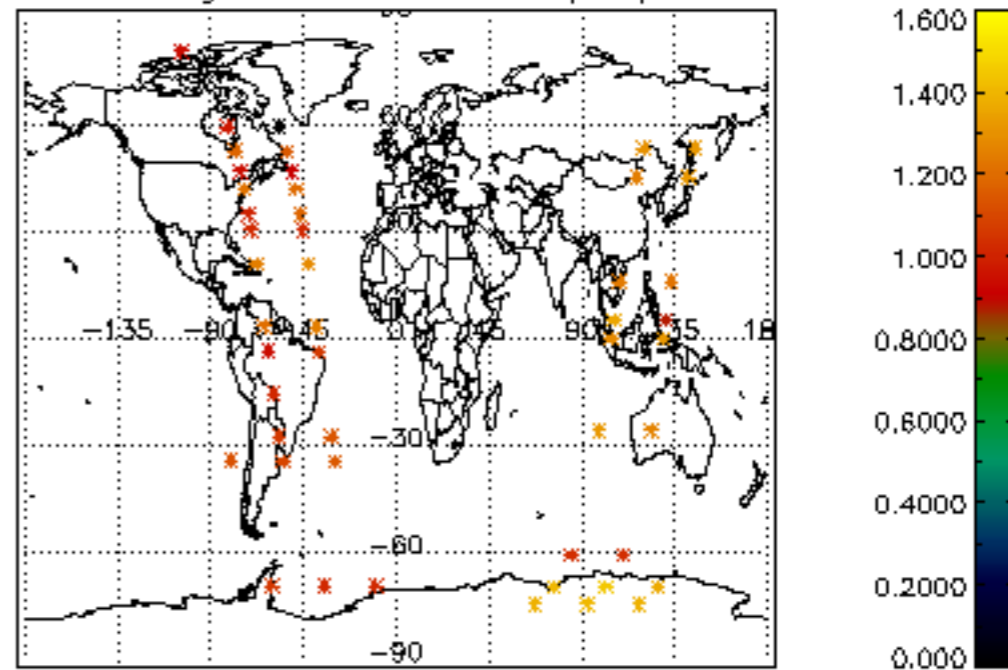

Percentage of datation errors per profile