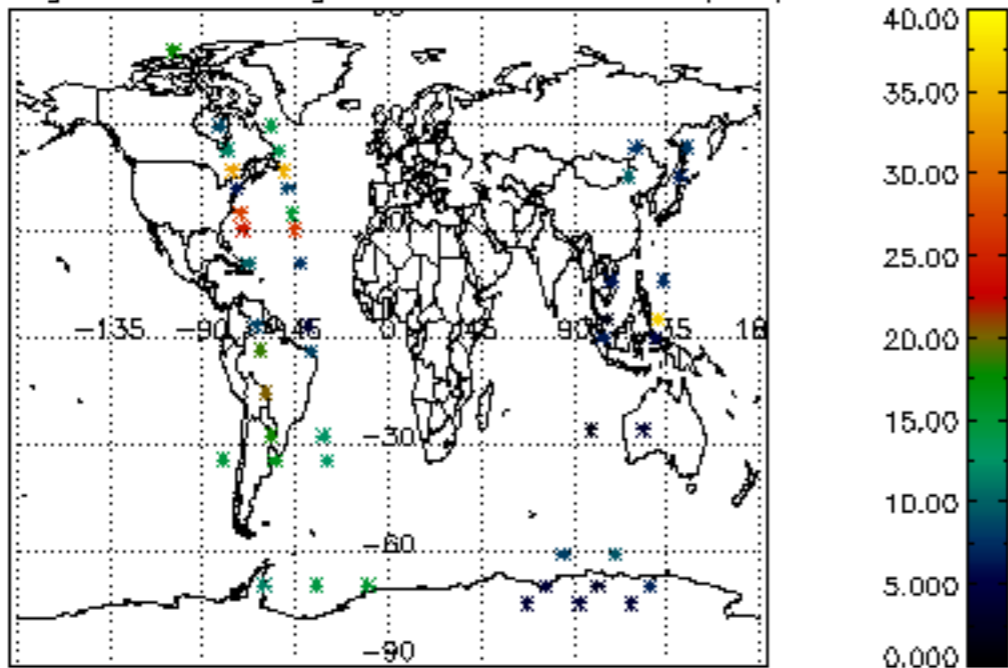

Percentage of star falling outside central band per profile