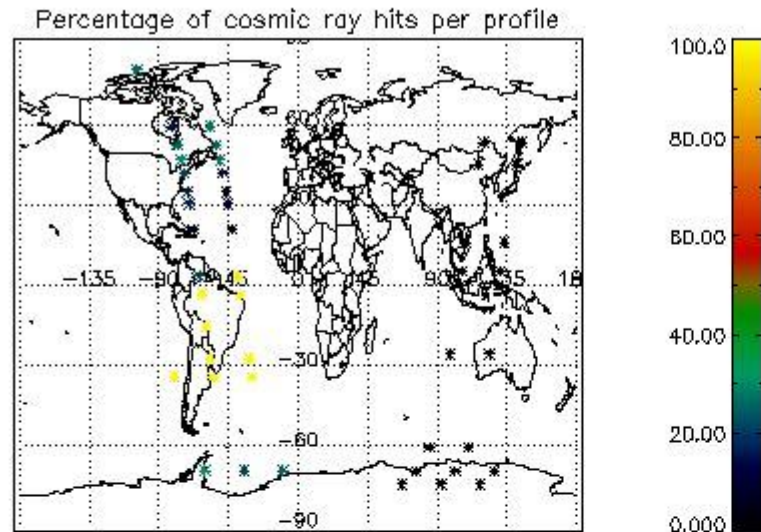

6. Statistics and plot of tangent altitude of the last measurement (DARK & BRIGHT products without errors)

6.1 Statistics on tangent altitude lost:

Statistics	DARK	BRIGHT	TWILIGHT
Mean:	14.436	20.201	NaN
St. deviation:	5.4250	4.5073	NaN
Maximum:	21.699	25.031	NaN
Minimum:	3.8418	3.6830	NaN
Number of data:	20.000	20.000	NaN

6.2 Plot for DARK limb products