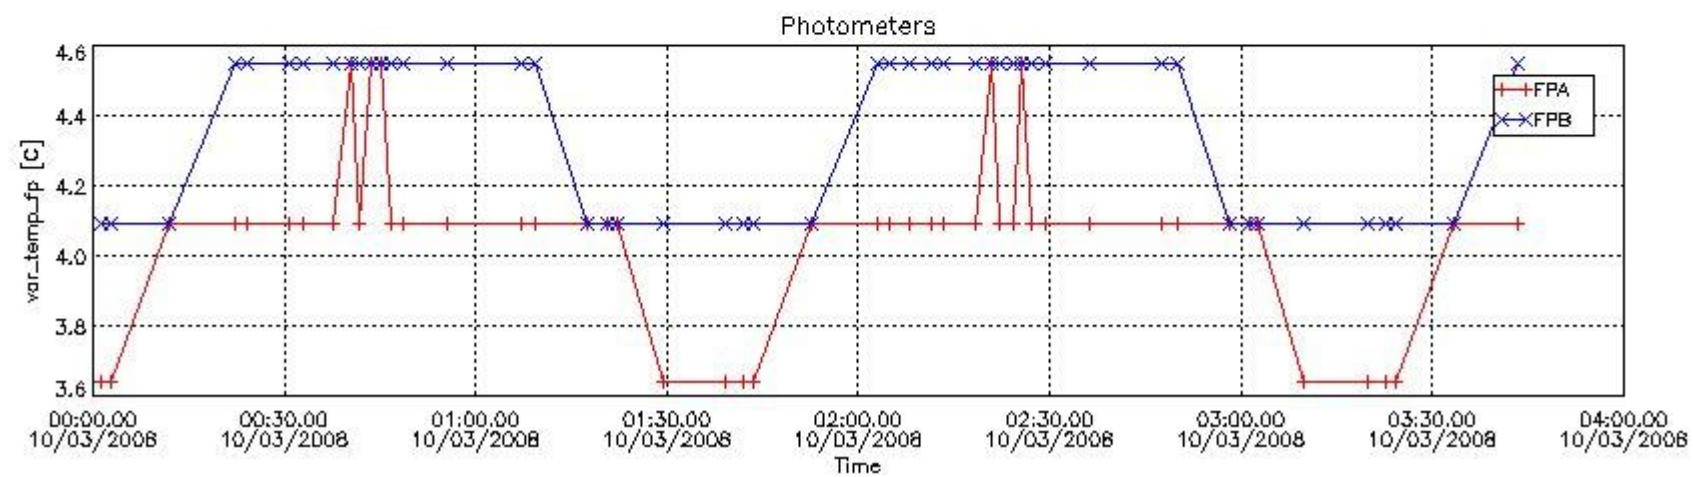

4. Overview of dark signal processing per product

The Dark Charge (DC) is a temperature-dependant signal added to the useful measurements and it is therefore subtracted from them during the processing. There are two phenomena that produce a continuous increase of the DC: the "hot pixels" (a pixel is "hot" when its DC exceeds by a significant amount its value measured on ground at the same temperature) and the "Random Telegraphic Signal" (abrupt change positive or negative of the CCD pixel signal, random in time, affecting only the DC part of the signal and not the photon generated signal).

In this section a list of products that did not use the Dark Sky Area (DSA) observation for the DC computation is given. It is also provided the mean DC plot per product for dark limb products with no error flag set.

4.1 All products used the DSA observation for the DC computation

4.2 Plot of mean dark charges per product: only products in DARK limb conditions without errors are used