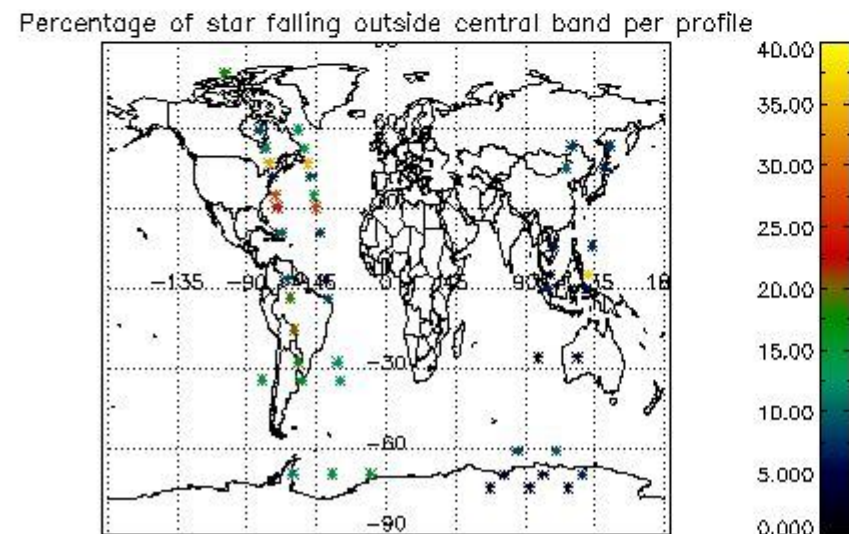

6. Statistics and plot of tangent altitude of the last measurement (DARK & BRIGHT products without errors)

6.1 Statistics on tangent altitude lost:

Statistics	DARK	BRIGHT	TWILIGHT
Mean:	14.436	20.201	NaN
St. deviation:	5.4250	4.5073	NaN
Maximum:	21.699	25.031	NaN
Minimum:	3.8418	3.6830	NaN
Number of data:	20.000	20.000	NaN

6.2 Plot for DARK limb products