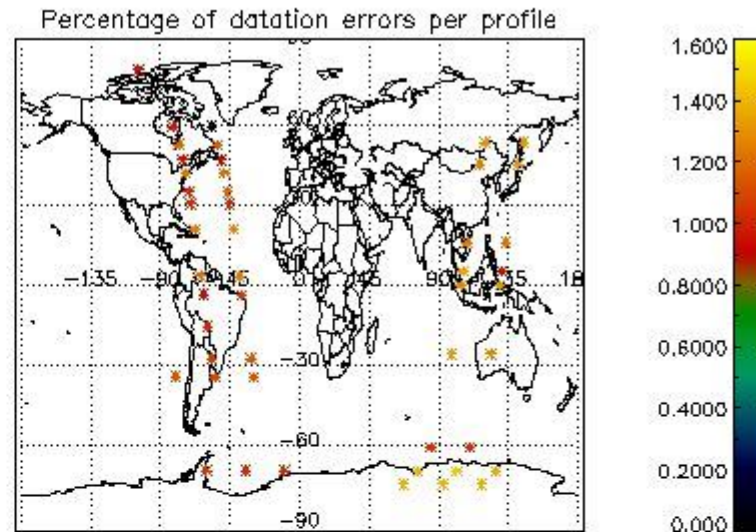

6. Statistics and plot of tangent altitude of the last measurement (DARK & BRIGHT products without errors)

6.1 Statistics on tangent altitude lost:

Statistics	DARK	BRIGHT	TWILIGHT
Mean:	14.436	20.201	NaN
St. deviation:	5.4250	4.5073	NaN
Maximum:	21.699	25.031	NaN
Minimum:	3.8418	3.6830	NaN
Number of data:	20.000	20.000	NaN

6.2 Plot for DARK limb products