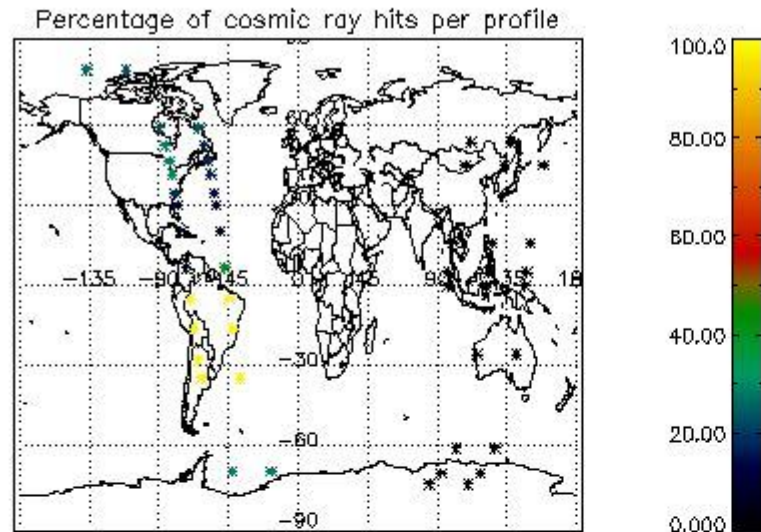

6. Statistics and plot of tangent altitude of the last measurement (DARK & BRIGHT products without errors)

6.1 Statistics on tangent altitude lost:

Statistics	DARK	BRIGHT	TWILIGHT
Mean:	13.859	19.468	NaN
St. deviation:	5.3436	2.8419	NaN
Maximum:	21.407	25.523	NaN
Minimum:	4.2706	14.004	NaN
Number of data:	19.000	22.000	NaN

6.2 Plot for DARK limb products