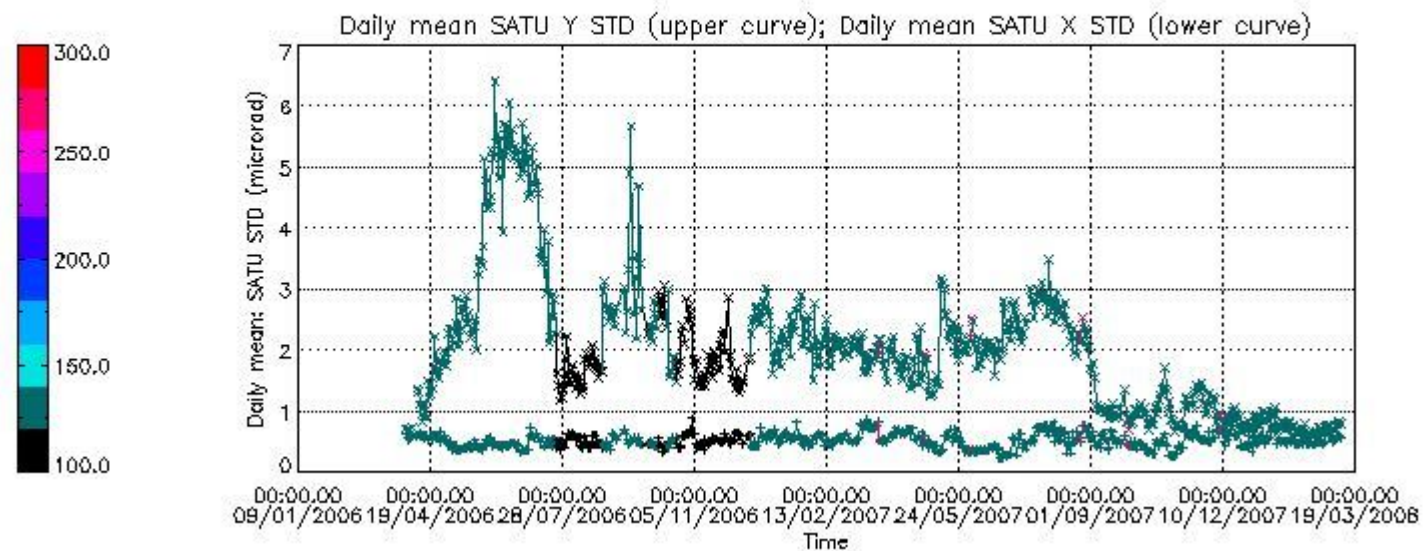

Number of data:	18350.	18350.	19750.	19750.

7.2.2 Trend of daily SATU NEA St. deviation since 1st April 2006 (dark limb)

The long term trend of the SATU 'X' and 'Y' standard deviations should be constant during the whole mission.

The colorbar represents the start tangent altitude (km) of the occultations.

Upper curve: STD of SATU Y axis

Lower curve: STD of SATU X axis

8. Auxiliary Data Files used for the production reported in section 2.4

The number reported in the third column indicates since which file (see list in section 2.4) the corresponding auxiliary file has been used. The fourth column is the date of those product files.

Type	Auxiliary Filename	Used since product	Used since product date
INST_PHYS_CHARACTERISTICS	GOM_INS_AXNIEC20050627_150713_20030716_120000_20100101_000000	1	09-MAR-2008 00:00:27
CALIBRATION_DATABASE	GOM_CAL_AXVIEC20080222_094723_20080220_000000_20100101_000000	1	09-MAR-2008 00:00:27
LEVEL-1B_PROC_CONFIG	GOM_PR1_AXNIEC20050627_151042_20020301_000000_20100101_000000	1	09-MAR-2008 00:00:27
STAR_CATALOGUE	GOM_CAT_AXVIEC20020121_161009_20020101_000000_20200101_000000	1	09-MAR-2008 00:00:27
STELLAR_SPECTRA_DATABANK	GOM_STS_AXNIEC20040308_103538_20020101_160000_20100101_000000	1	09-MAR-2008 00:00:27
ECMWF_FILE	AUX_ECF_AXNECM20080308_073111_20080308_210000_20080309_090000	1	09-MAR-2008 00:00:27
ECMWF_FILE	AUX_ECF_AXNECM20080308_190110_20080309_030000_20080309_150000	45	09-MAR-2008 03:19:15
OPTIONAL_ECMWF_FILE	MISSING	1	09-MAR-2008 00:00:27
ORBIT_DATA_FILE	DOR_NAV_OPNPDE20080308_233821_000060572066_00374_31490_5196.N1	1	09-MAR-2008 00:00:27
ORBIT_DATA_FILE	DOR_NAV_OPNPDE20080309_012437_000057382066_00375_31491_5197.N1	45	09-MAR-2008 03:19:15