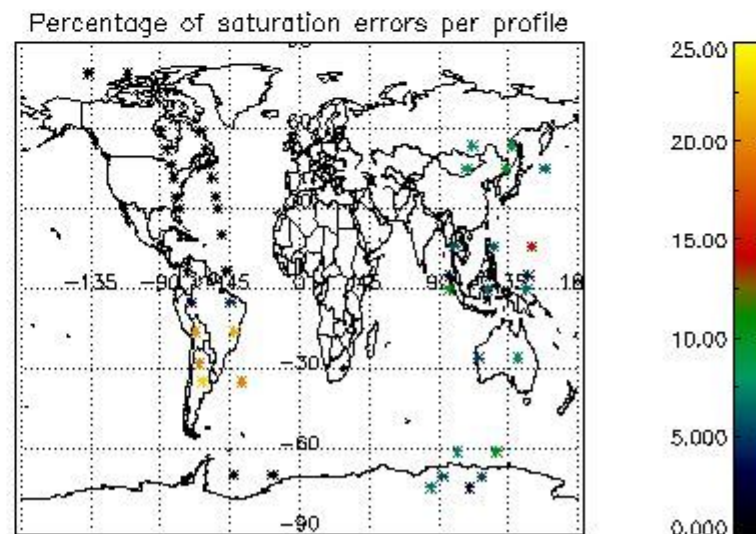

6. Statistics and plot of tangent altitude of the last measurement (DARK & BRIGHT products without errors)

6.1 Statistics on tangent altitude lost:

Statistics	DARK	BRIGHT	TWILIGHT
Mean:	13.859	19.468	NaN
St. deviation:	5.3436	2.8419	NaN
Maximum:	21.407	25.523	NaN
Minimum:	4.2706	14.004	NaN
Number of data:	19.000	22.000	NaN

6.2 Plot for DARK limb products