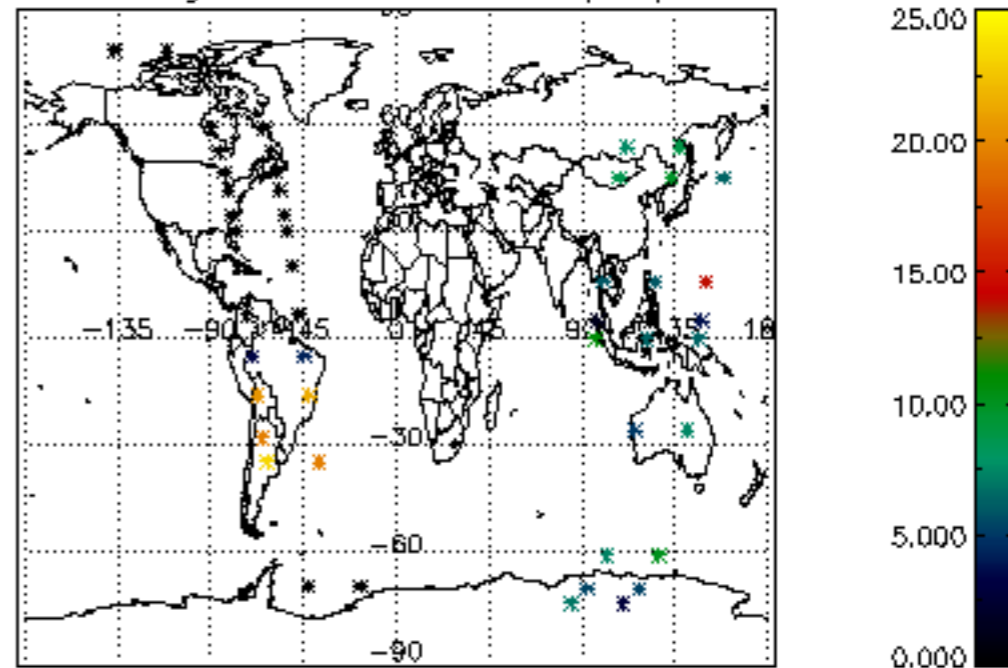

Percentage of cosmic ray hits per profile

Percentage of datation errors per profile

Percentage of star falling outside central band per profile

Percentage of saturation errors per profile

Tangent altitude at which the star is lost