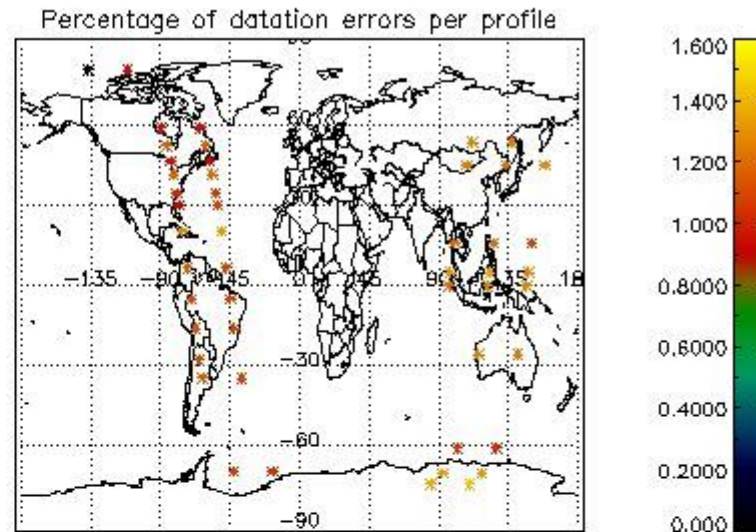

6. Statistics and plot of tangent altitude of the last measurement (DARK & BRIGHT products without errors)

6.1 Statistics on tangent altitude lost:

Statistics	DARK	BRIGHT	TWILIGHT
Mean:	13.859	19.468	NaN
St. deviation:	5.3436	2.8419	NaN
Maximum:	21.407	25.523	NaN
Minimum:	4.2706	14.004	NaN
Number of data:	19.000	22.000	NaN

6.2 Plot for DARK limb products