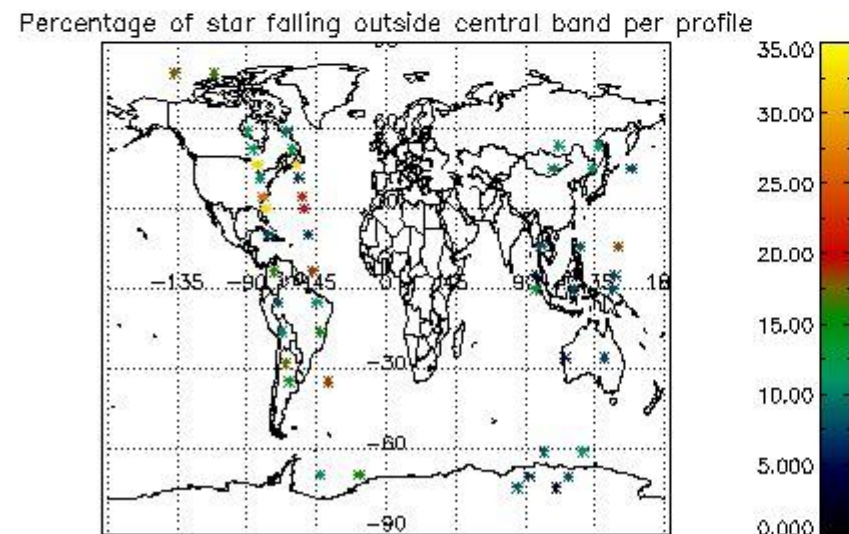

6. Statistics and plot of tangent altitude of the last measurement (DARK & BRIGHT products without errors)

6.1 Statistics on tangent altitude lost:

Statistics	DARK	BRIGHT	TWILIGHT
Mean:	13.859	19.468	NaN
St. deviation:	5.3436	2.8419	NaN
Maximum:	21.407	25.523	NaN
Minimum:	4.2706	14.004	NaN
Number of data:	19.000	22.000	NaN

6.2 Plot for DARK limb products