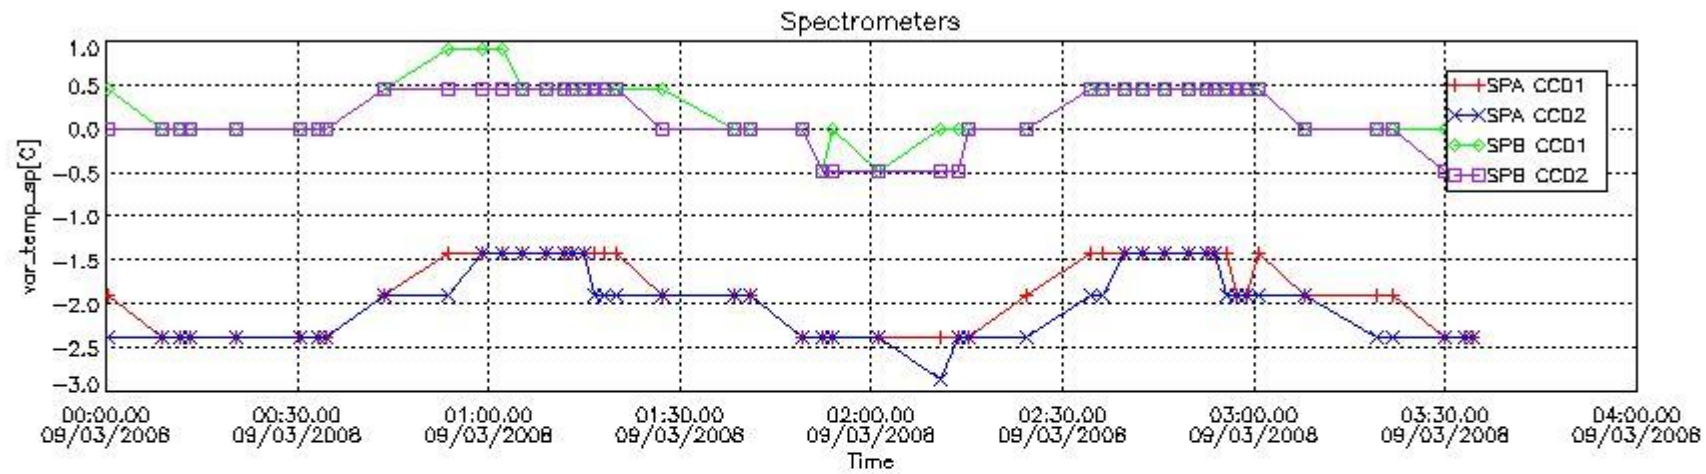

4. Overview of dark signal processing per product

The Dark Charge (DC) is a temperature-dependant signal added to the useful measurements and it is therefore subtracted from them during the processing. There are two phenomena that produce a continuous increase of the DC: the "hot pixels" (a pixel is "hot" when its DC exceeds by a significant amount its value measured on ground at the same temperature) and the "Random Telegraphic Signal" (abrupt change positive or negative of the CCD pixel signal, random in time, affecting only the DC part of the signal and not the photon generated signal).

In this section a list of products that did not use the Dark Sky Area (DSA) observation for the DC computation is given. It is also provided the mean DC plot per product for dark limb products with no error flag set.

4.1 All products used the DSA observation for the DC computation

4.2 Plot of mean dark charges per product: only products in DARK limb conditions without errors are used