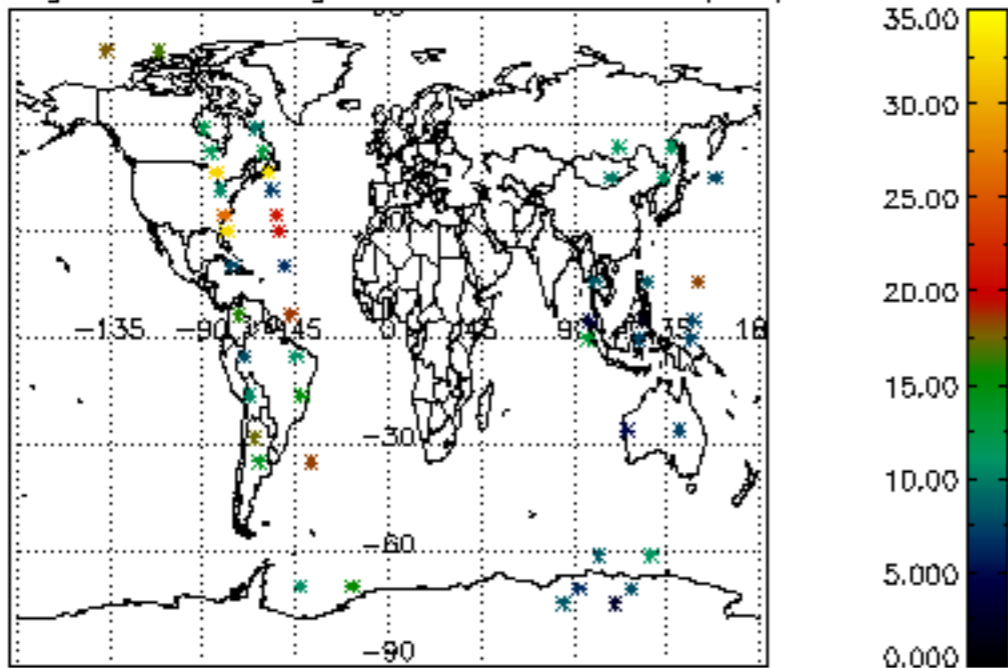

Percentage of star falling outside central band per profile