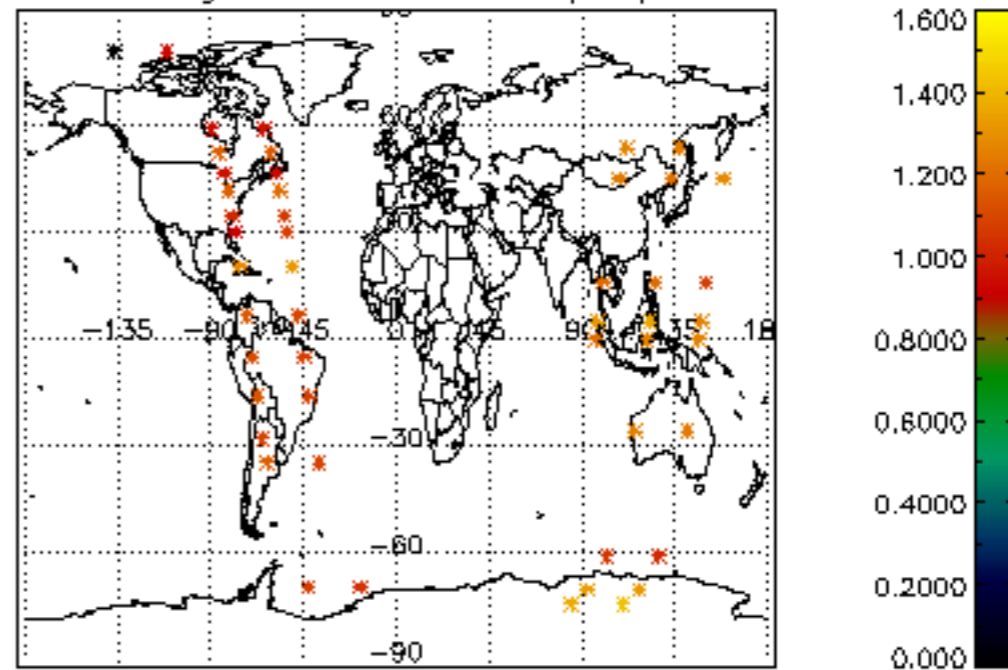

Percentage of datation errors per profile