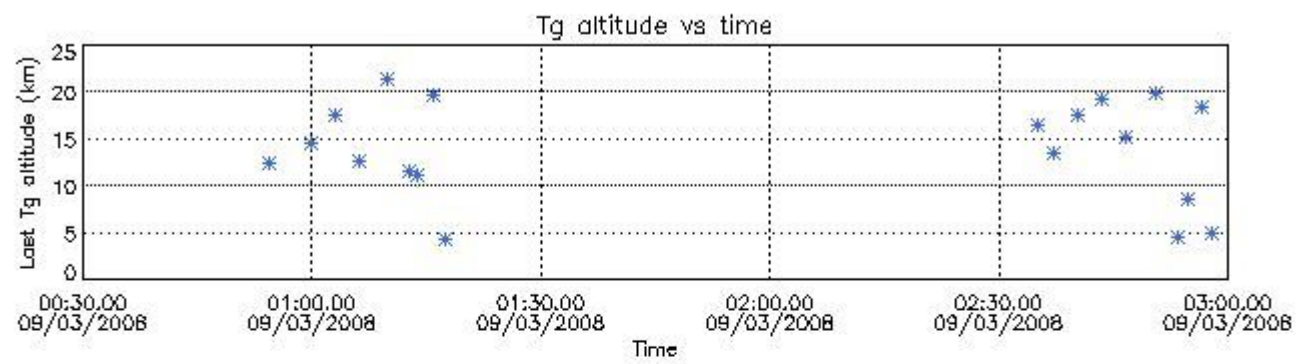

Tangent altitude at which the star is lost

6.3 Plot for BRIGHT limb products