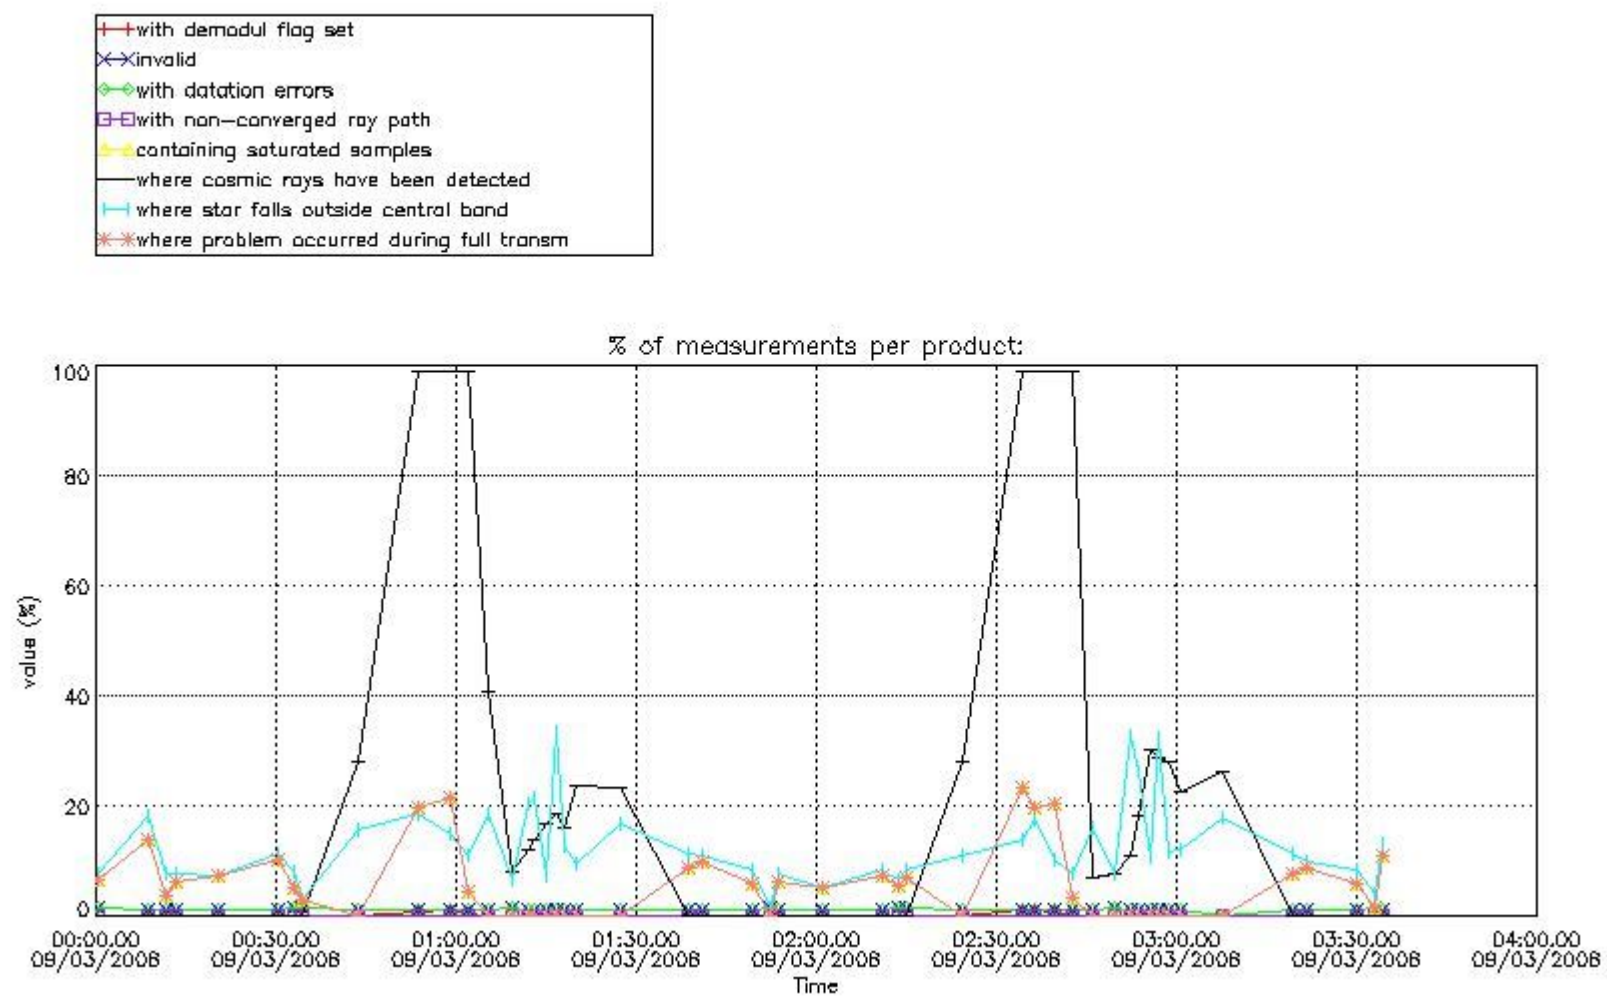

At least one measurement with demodulation flag set:	32.6531 %
Reference spectrum computed from DB:	0.00000 %
Reference spectrum with small number of measurements:	0.00000 %
SATU data not used:	0.00000 %

5.2 Plot quality information per product (time dependant)

5.3 Plot quality information per product (world map)