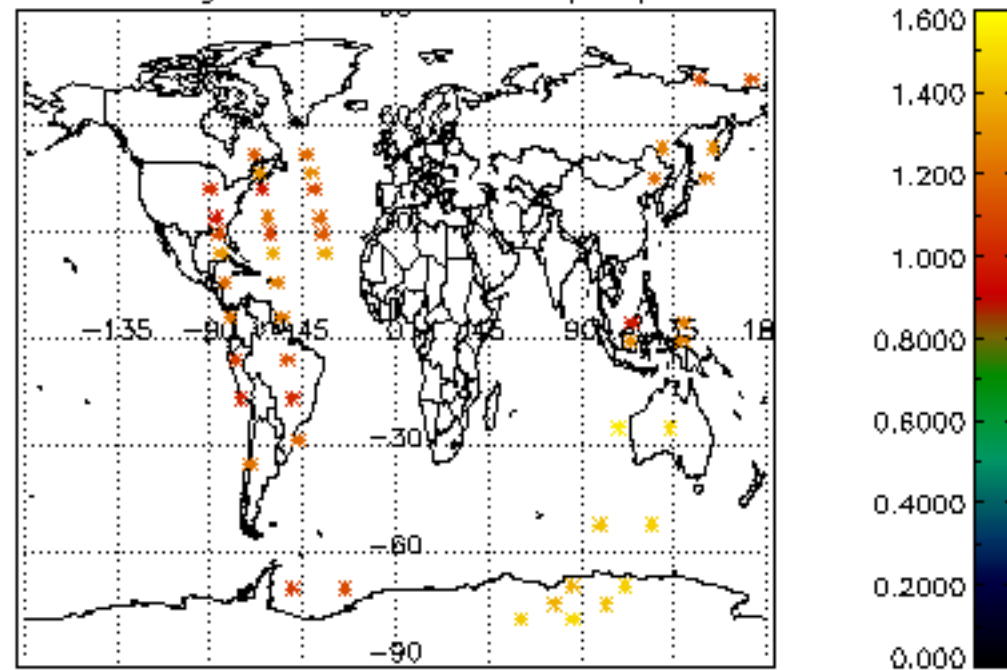

Percentage of cosmic ray hits per profile

Percentage of datation errors per profile

Percentage of star falling outside central band per profile

Percentage of saturation errors per profile

Tangent altitude at which the star is lost