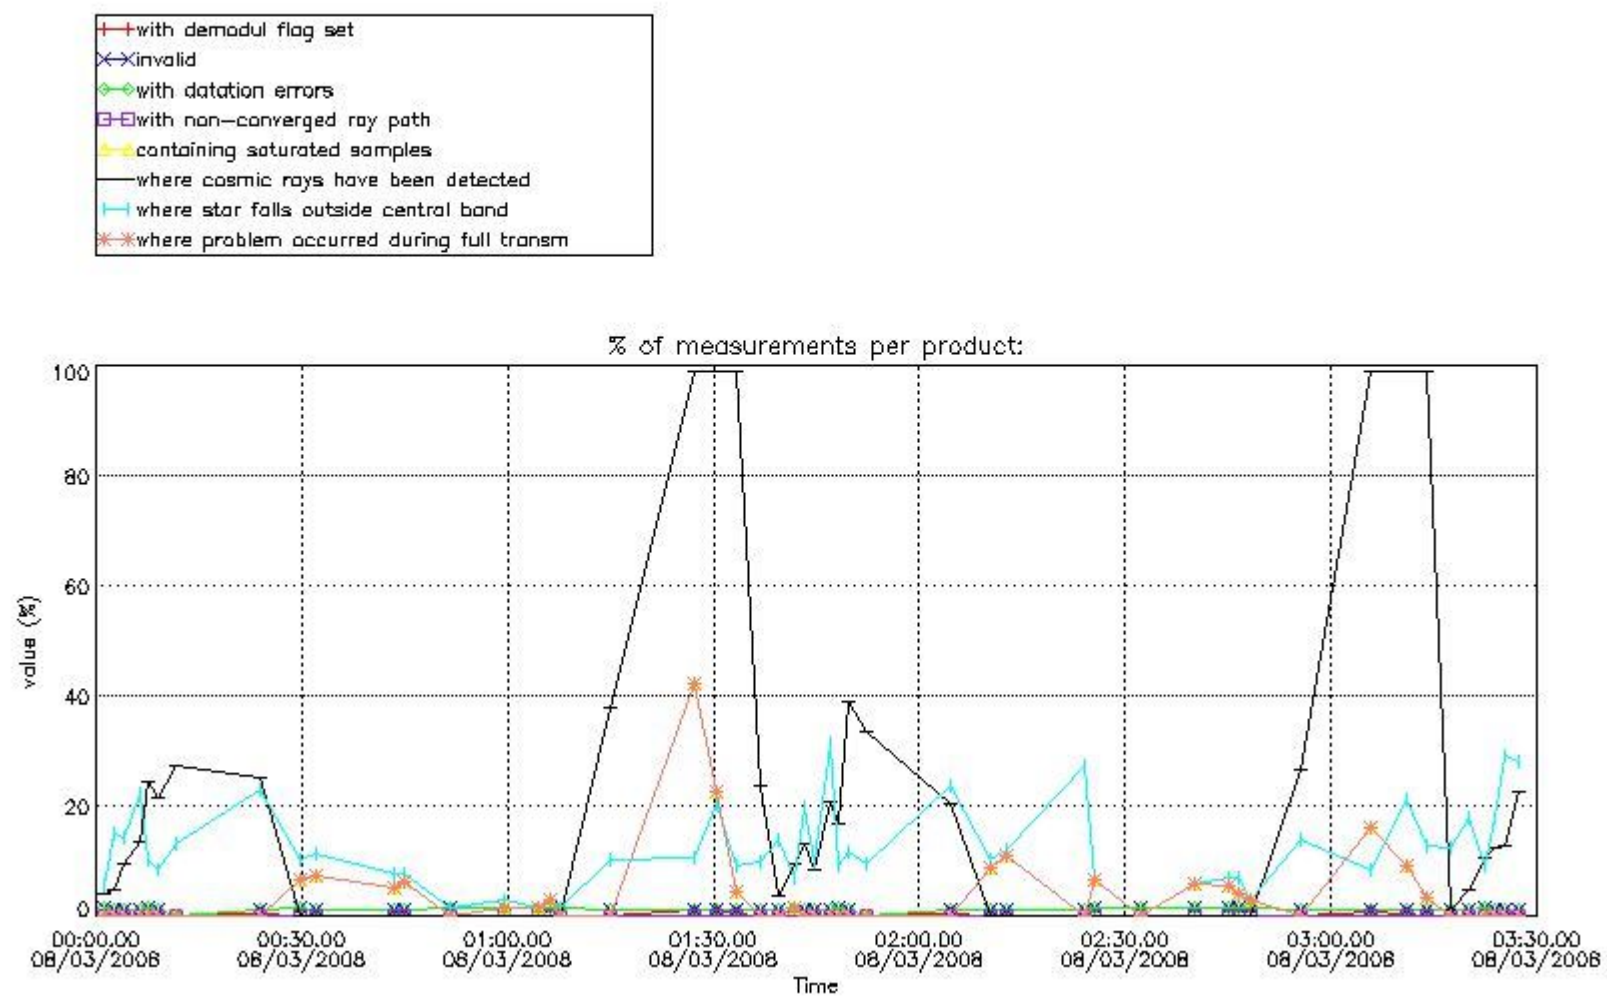

At least one measurement with demodulation flag set:	26.0000 %
Reference spectrum computed from DB:	0.00000 %
Reference spectrum with small number of measurements:	0.00000 %
SATU data not used:	0.00000 %

5.2 Plot quality information per product (time dependant)

5.3 Plot quality information per product (world map)