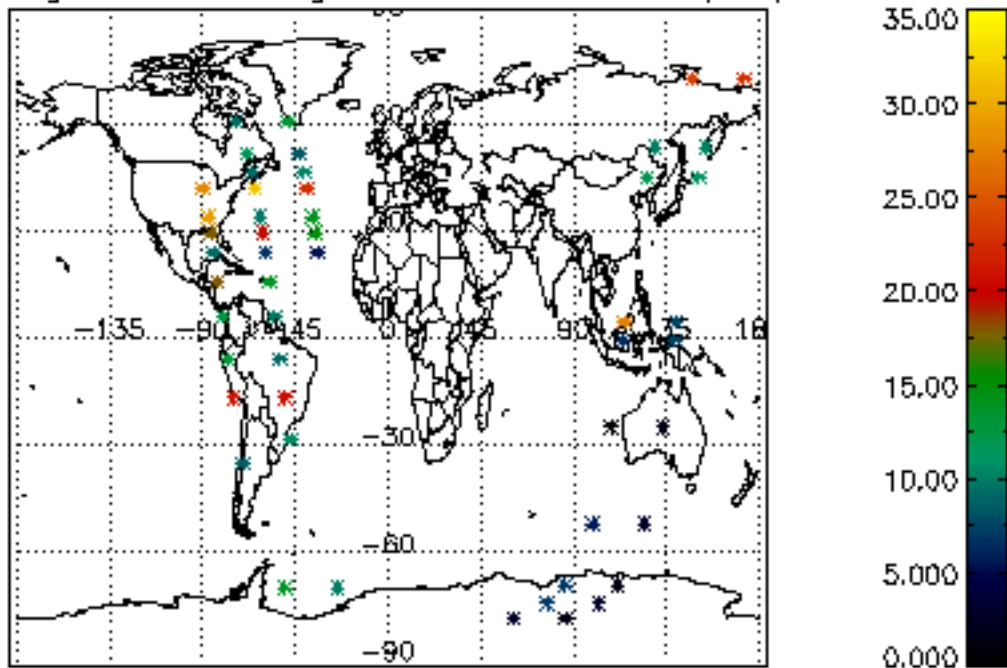

Percentage of cosmic ray hits per profile

Percentage of datation errors per profile

Percentage of star falling outside central band per profile

Percentage of saturation errors per profile

Tangent altitude at which the star is lost