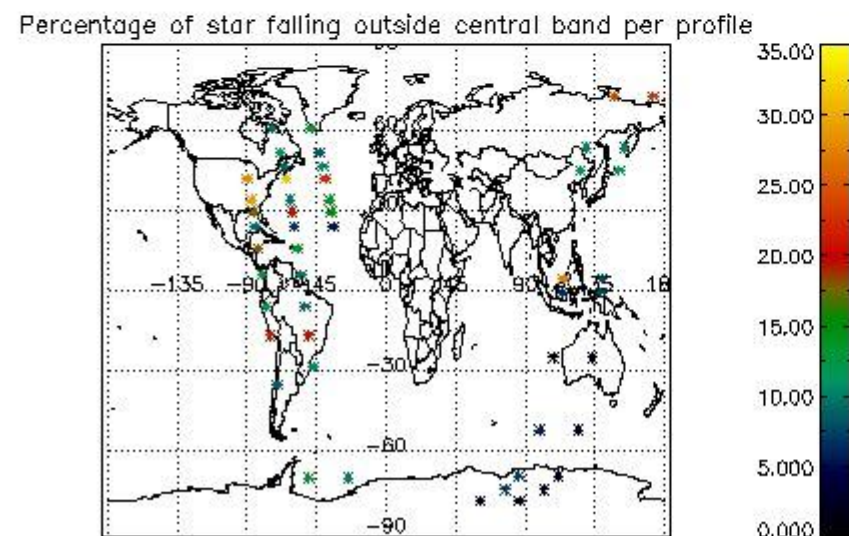

6. Statistics and plot of tangent altitude of the last measurement (DARK & BRIGHT products without errors)

6.1 Statistics on tangent altitude lost:

Statistics	DARK	BRIGHT	TWILIGHT
Mean:	15.279	20.297	NaN
St. deviation:	4.5965	4.6454	NaN
Maximum:	21.093	28.313	NaN
Minimum:	5.2698	8.4526	NaN
Number of data:	24.000	20.000	NaN

6.2 Plot for DARK limb products