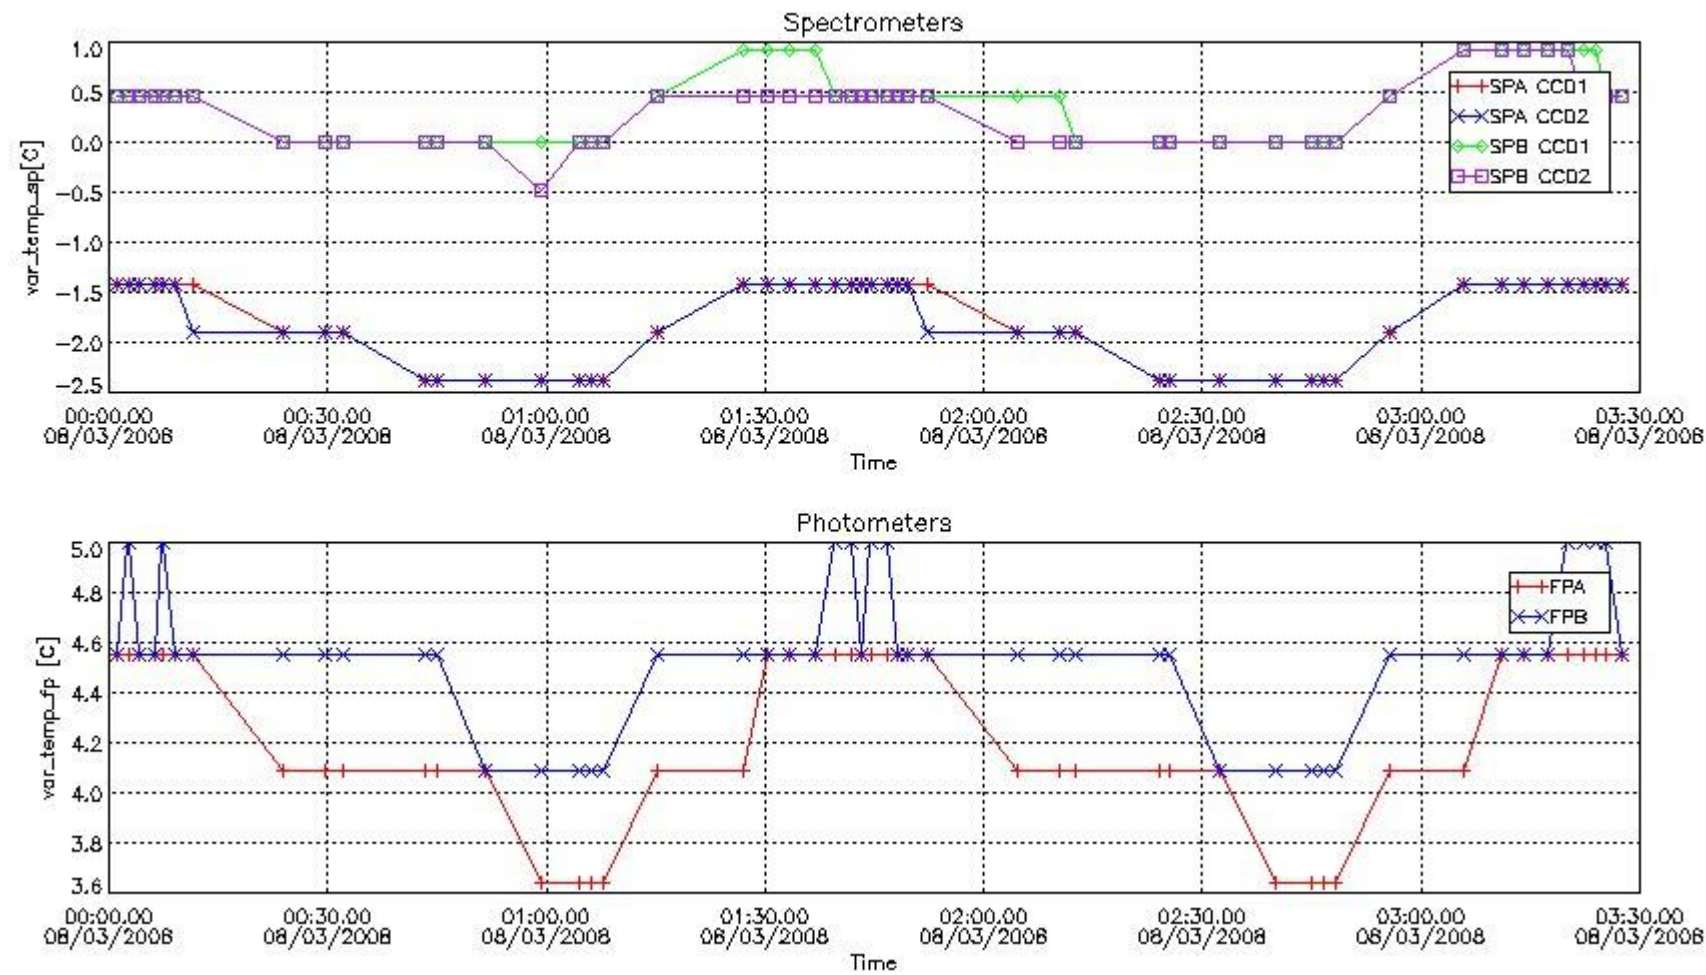

42	GOM_TRA_1PNPDE20080308_030546_000000412066_00361_31477_0982.N1	08-MAR-2008 03:05:46	Dark	41.000	155	41Pi Sgr	2.9000	6600.0	82	31477	No
43	GOM_TRA_1PNPDE20080308_031059_000000502066_00361_31477_0983.N1	08-MAR-2008 03:10:59	Dark	50.000	38	20Eps Sgr	1.8360	11000.	100	31477	No
44	GOM_TRA_1PNPDE20080308_031402_000000472066_00361_31477_0984.N1	08-MAR-2008 03:14:02	Dark	46.500	85	Kap Sco	2.4070	28000.	93	31477	No
45	GOM_TRA_1PNPDE20080308_031722_000000412066_00362_31478_0985.N1	08-MAR-2008 03:17:22	Dark	41.000	141	Bet Ara	2.8400	4600.0	82	31478	No
46	GOM_TRA_1PNPDE20080308_032007_000000422066_00362_31478_0986.N1	08-MAR-2008 03:20:07	Dark	42.000	43	Alp TrA	1.9100	4250.0	84	31478	No
47	GOM_TRA_1PNPDE20080308_032222_000000382066_00362_31478_0987.N1	08-MAR-2008 03:22:22	Dark	38.000	145	Gam TrA	2.8720	10600.	76	31478	No
48	GOM_TRA_1PNPDE20080308_032357_000000452066_00362_31478_0988.N1	08-MAR-2008 03:23:57	Dark	45.000	4	Alp1Cen	-0.010000	5800.0	90	31478	No
49	GOM_TRA_1PNPDE20080308_032514_000000522066_00362_31478_0989.N1	08-MAR-2008 03:25:14	Dark	51.500	10	Bet Cen	0.61000	28000.	103	31478	No
50	GOM_TRA_1PNPDE20080308_032730_000000492066_00362_31478_0990.N1	08-MAR-2008 03:27:30	Dark	48.500	12	Alp1Cru	0.77500	30000.	97	31478	No

3. Plot of GOMOS spectrometers and photometers temperatures from level 1b data

4. Overview of dark signal processing per product

The Dark Charge (DC) is a temperature-dependant signal added to the useful measurements and it is therefore subtracted from them during the processing. There are two phenomena that produce a continuous increase of the DC: the "hot pixels" (a pixel is "hot" when its DC exceeds by a significant amount its value measured on ground at the same temperature) and the "Random Telegraphic Signal" (abrupt change positive or negative of the CCD pixel signal, random in time, affecting only the DC part of the signal and not the photon generated signal).

In this section a list of products that did not use the Dark Sky Area (DSA) observation for the DC computation is given. It is also provided the mean DC plot per product for dark limb products with no error flag set.

4.1 All products used the DSA observation for the DC computation

4.2 Plot of mean dark charges per product: only products in DARK limb conditions without errors are used