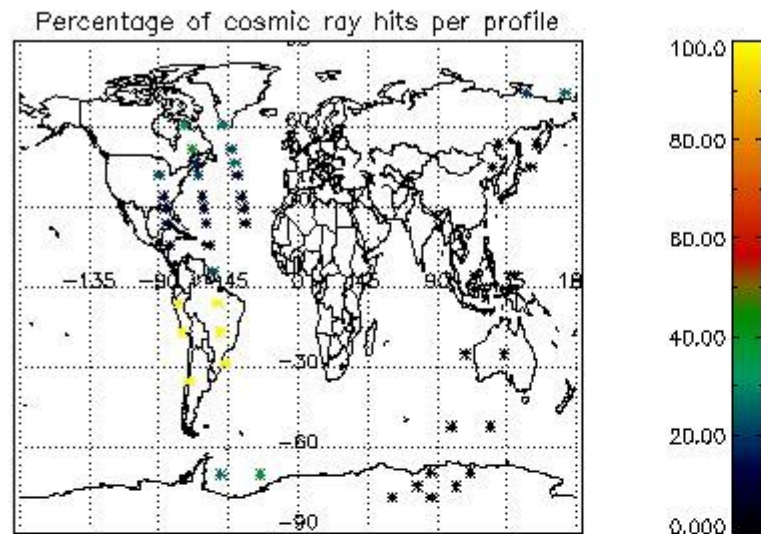

6. Statistics and plot of tangent altitude of the last measurement (DARK & BRIGHT products without errors)

6.1 Statistics on tangent altitude lost:

Statistics	DARK	BRIGHT	TWILIGHT
Mean:	15.279	20.297	NaN
St. deviation:	4.5965	4.6454	NaN
Maximum:	21.093	28.313	NaN
Minimum:	5.2698	8.4526	NaN
Number of data:	24.000	20.000	NaN

6.2 Plot for DARK limb products