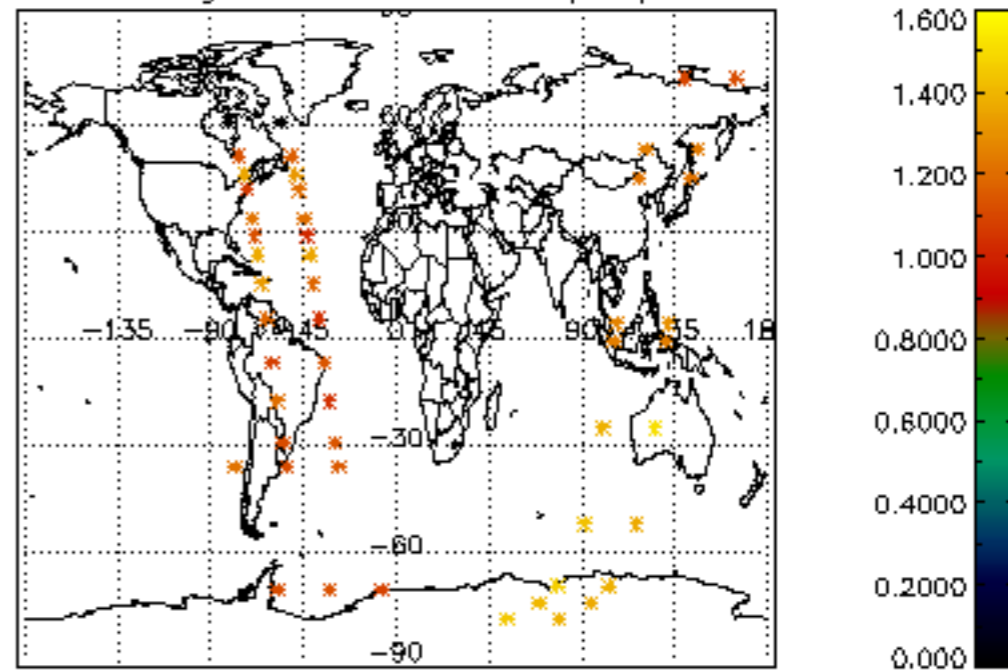

Percentage of datation errors per profile