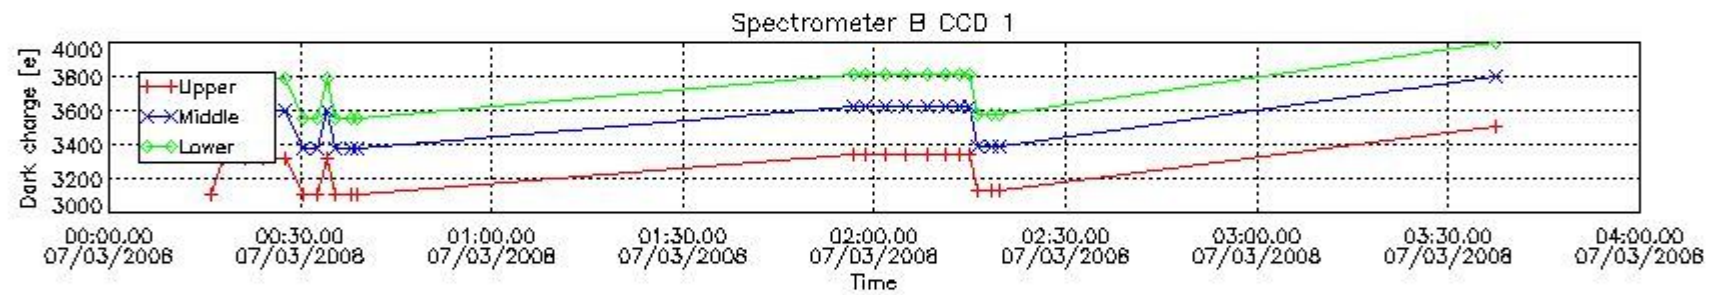

5. Demodulation flag and quality information monitoring

In this section it is presented the modulation information extracted from the pcd (product confidence data) at measurement level and information extracted from the Quality Summary dataset. Only products without errors (error flag in the MPH set to "0") are used.

5.1 Percentage of products during reporting period with: