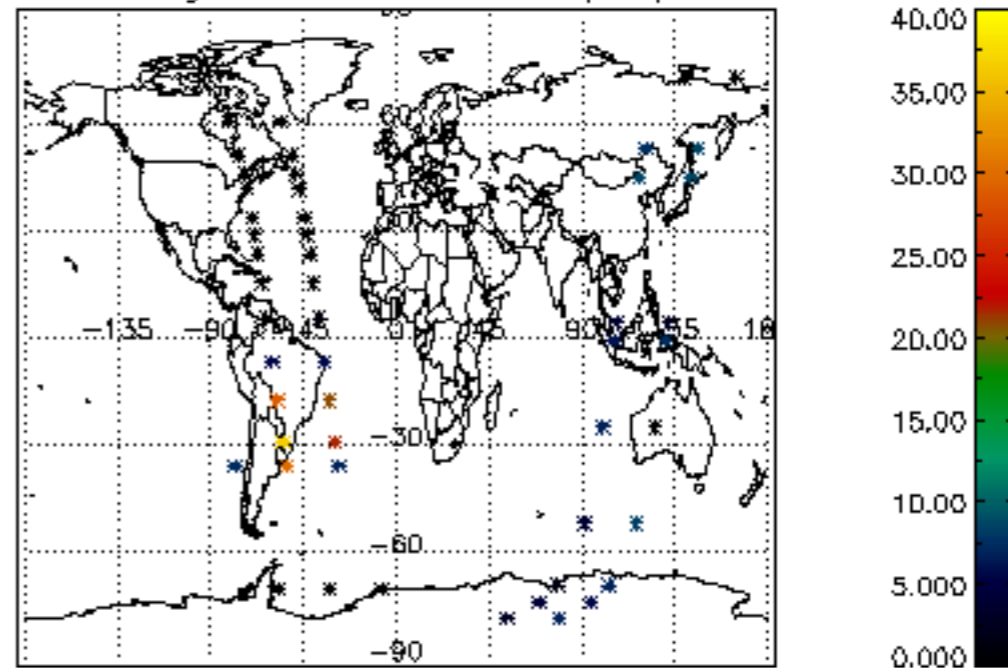

Percentage of cosmic ray hits per profile

Percentage of datation errors per profile

Percentage of star falling outside central band per profile

Percentage of saturation errors per profile

Tangent altitude at which the star is lost