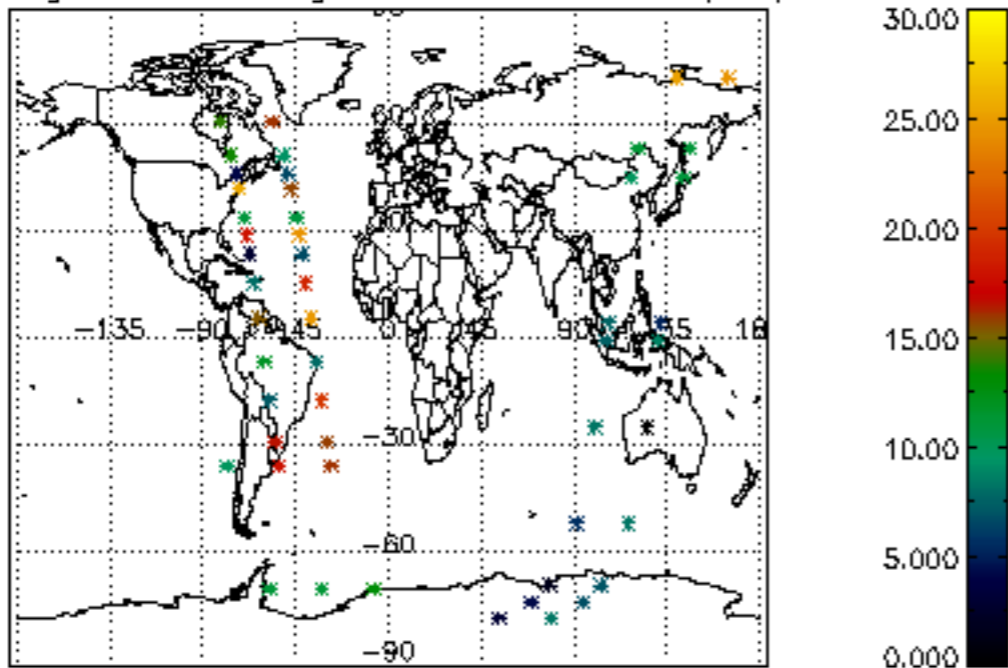

Percentage of star falling outside central band per profile