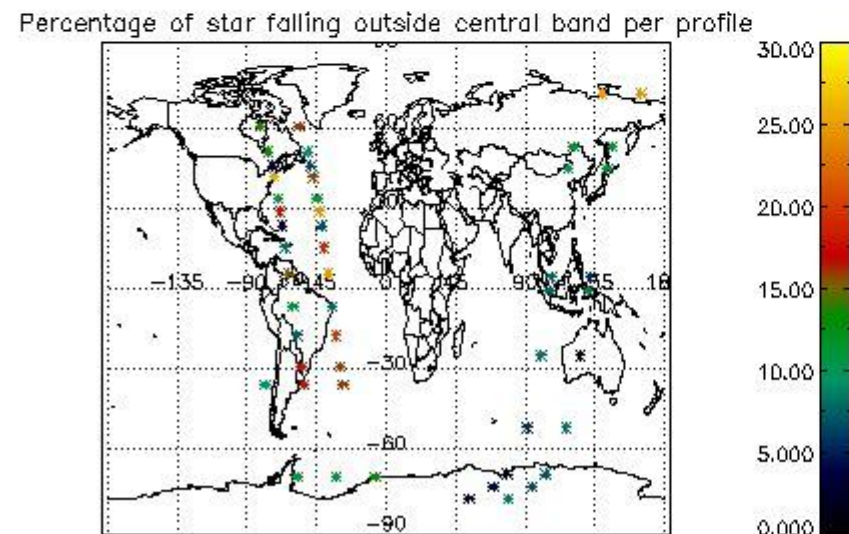

6. Statistics and plot of tangent altitude of the last measurement (DARK & BRIGHT products without errors)

6.1 Statistics on tangent altitude lost:

Statistics	DARK	BRIGHT	TWILIGHT
Mean:	16.087	20.006	NaN
St. deviation:	4.1110	3.1505	NaN
Maximum:	22.054	27.184	NaN
Minimum:	8.6933	15.199	NaN
Number of data:	23.000	21.000	NaN

6.2 Plot for DARK limb products