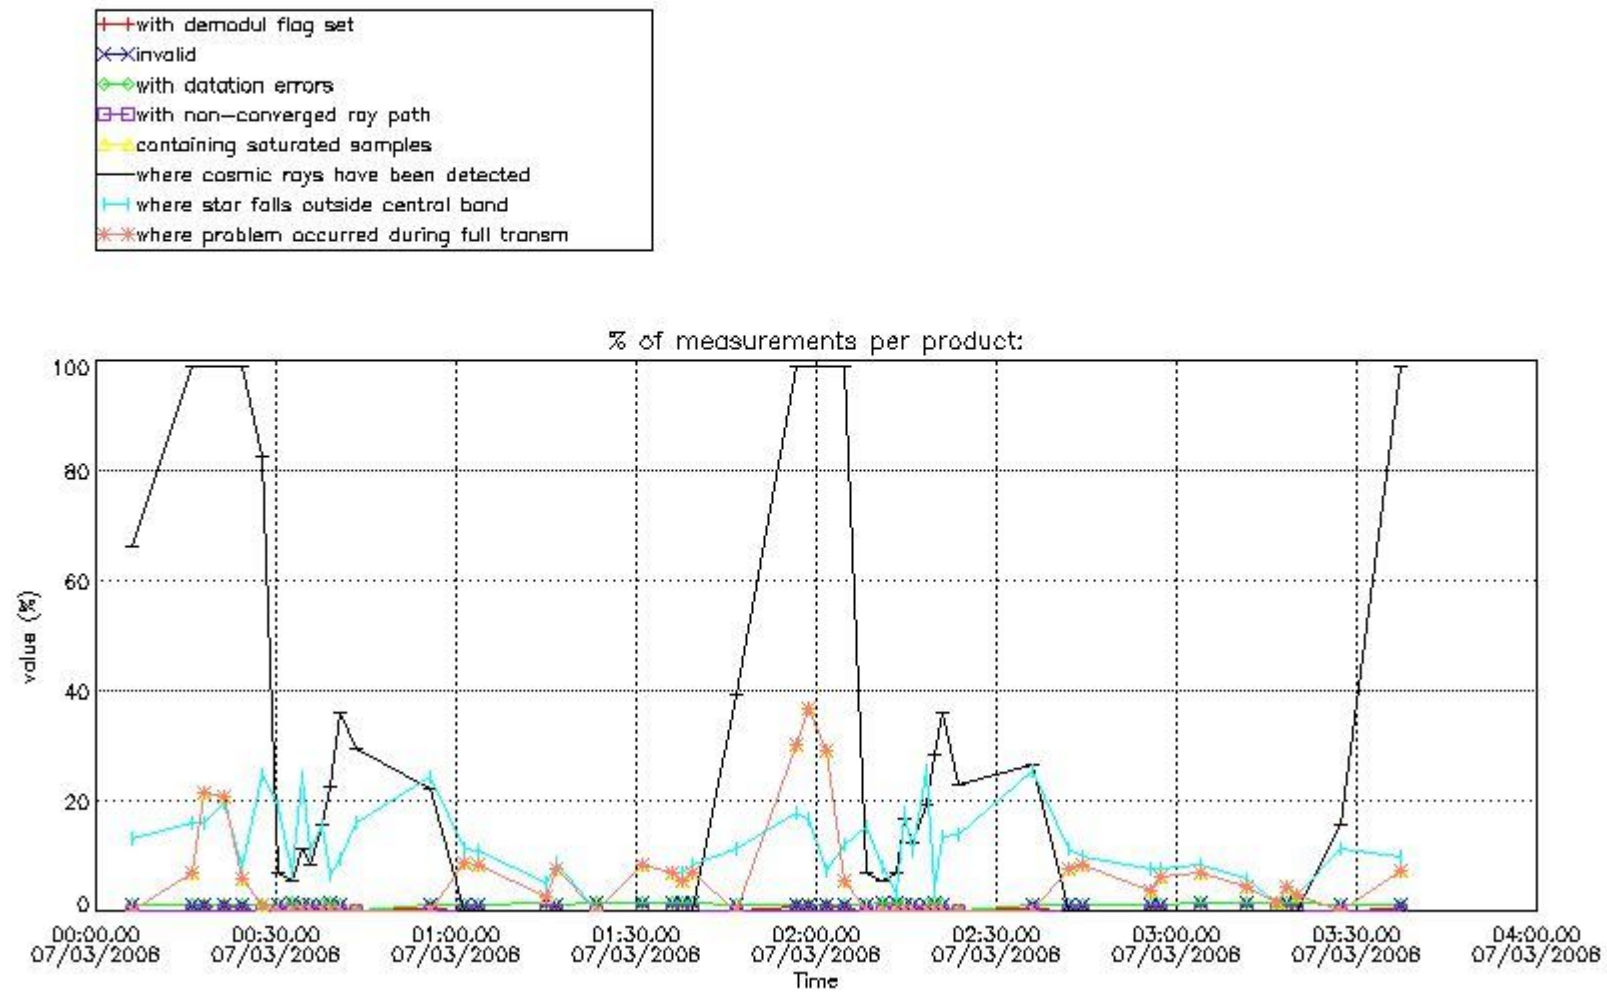

At least one measurement with demodulation flag set:	24.0000 %
Reference spectrum computed from DB:	0.00000 %
Reference spectrum with small number of measurements:	0.00000 %
SATU data not used:	0.00000 %

5.2 Plot quality information per product (time dependant)

5.3 Plot quality information per product (world map)