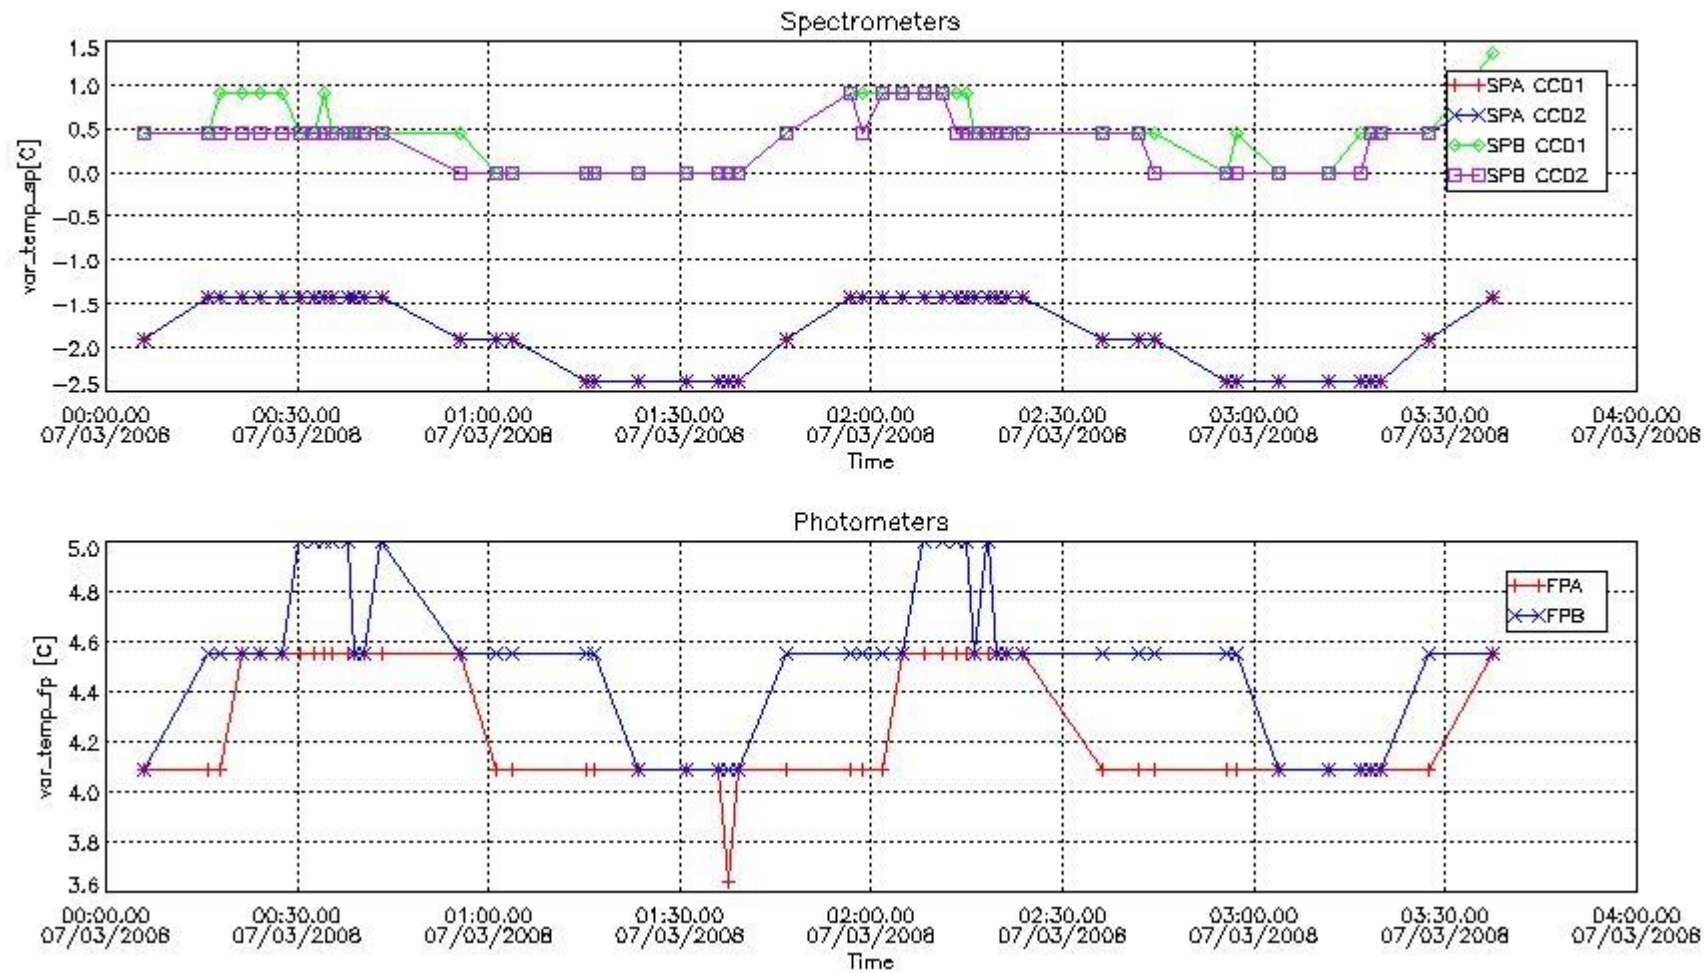

4. Overview of dark signal processing per product

The Dark Charge (DC) is a temperature-dependant signal added to the useful measurements and it is therefore subtracted from them during the processing. There are two phenomena that produce a continuous increase of the DC: the "hot pixels" (a pixel is "hot" when its DC exceeds by a significant amount its value measured on ground at the same temperature) and the "Random Telegraphic Signal" (abrupt change positive or negative of the CCD pixel signal, random in time, affecting only the DC part of the signal and not the photon generated signal).

In this section a list of products that did not use the Dark Sky Area (DSA) observation for the DC computation is given. It is also provided the mean DC plot per product for dark limb products with no error flag set.

4.1 All products used the DSA observation for the DC computation

4.2 Plot of mean dark charges per product: only products in DARK limb conditions without errors are used