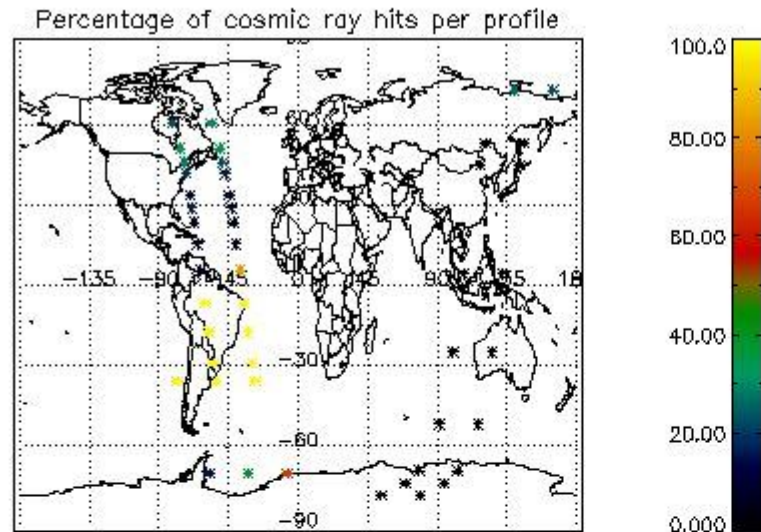

6. Statistics and plot of tangent altitude of the last measurement (DARK & BRIGHT products without errors)

6.1 Statistics on tangent altitude lost:

Statistics	DARK	BRIGHT	TWILIGHT
Mean:	16.087	20.006	NaN
St. deviation:	4.1110	3.1505	NaN
Maximum:	22.054	27.184	NaN
Minimum:	8.6933	15.199	NaN
Number of data:	23.000	21.000	NaN

6.2 Plot for DARK limb products