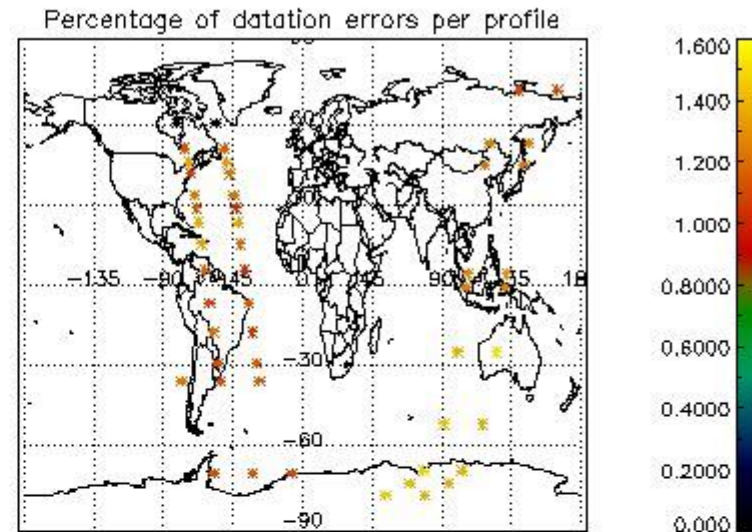

6. Statistics and plot of tangent altitude of the last measurement (DARK & BRIGHT products without errors)

6.1 Statistics on tangent altitude lost:

Statistics	DARK	BRIGHT	TWILIGHT
Mean:	16.087	20.006	NaN
St. deviation:	4.1110	3.1505	NaN
Maximum:	22.054	27.184	NaN
Minimum:	8.6933	15.199	NaN
Number of data:	23.000	21.000	NaN

6.2 Plot for DARK limb products