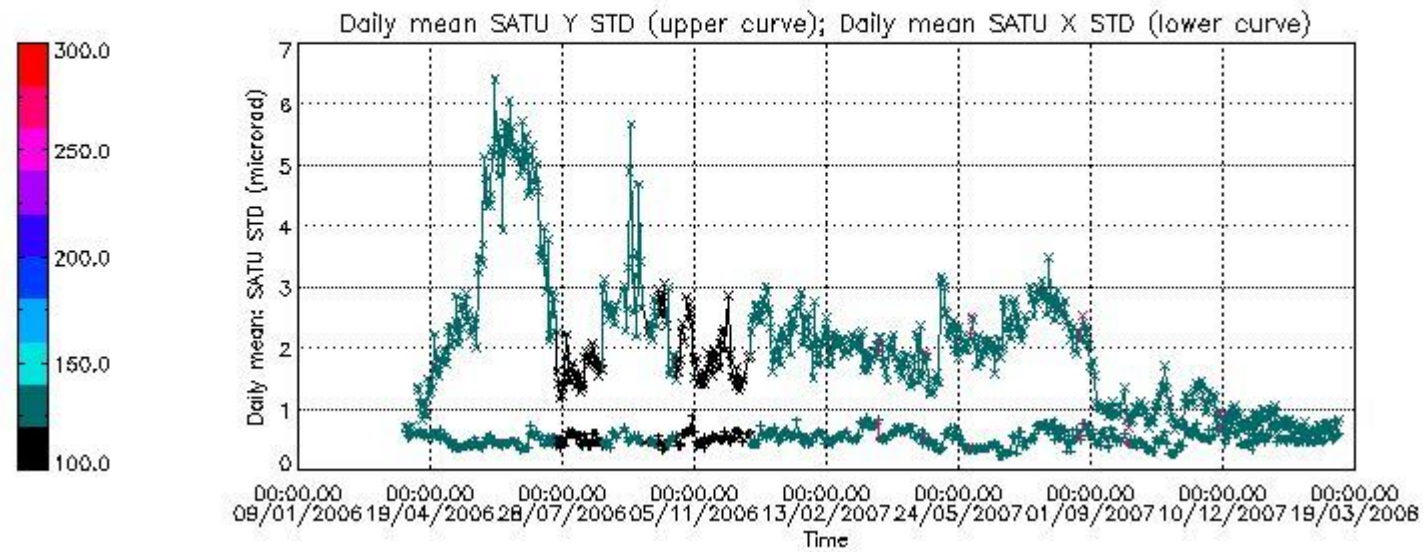

Number of data:	21800.	21800.	18300.	18300.

7.2.2 Trend of daily SATU NEA St. deviation since 1st April 2006 (dark limb)

The long term trend of the SATU 'X' and 'Y' standard deviations should be constant during the whole mission.

The colorbar represents the start tangent altitude (km) of the occultations.

Upper curve: STD of SATU Y axis

Lower curve: STD of SATU X axis

8. Auxiliary Data Files used for the production reported in section 2.4

The number reported in the third column indicates since which file (see list in section 2.4) the corresponding auxiliary file has been used. The fourth column is the date of those product files.

Type	Auxiliary Filename	Used since product	Used since product date
INST_PHYS_CHARACTERISTICS	GOM_INS_AXNIEC20050627_150713_20030716_120000_20100101_000000	1	07-MAR-2008 00:06:00
CALIBRATION_DATABASE	GOM_CAL_AXVIEC20080222_094723_20080220_000000_20100101_000000	1	07-MAR-2008 00:06:00
LEVEL-1B_PROC_CONFIG	GOM_PR1_AXNIEC20050627_151042_20020301_000000_20100101_000000	1	07-MAR-2008 00:06:00
STAR_CATALOGUE	GOM_CAT_AXVIEC20020121_161009_20020101_000000_20200101_000000	1	07-MAR-2008 00:06:00
STELLAR_SPECTRA_DATABANK	GOM_STS_AXNIEC20040308_103538_20020101_160000_20100101_000000	1	07-MAR-2008 00:06:00
ECMWF_FILE	AUX_ECF_AXNECM20080306_073111_20080306_210000_20080307_090000	1	07-MAR-2008 00:06:00
OPTIONAL_ECMWF_FILE	MISSING	1	07-MAR-2008 00:06:00
ORBIT_DATA_FILE	DOR_NAV_OPNPDE20080306_230124_000060572066_00345_31461_5186.N1	1	07-MAR-2008 00:06:00
ORBIT_DATA_FILE	DOR_NAV_OPNPDE20080307_004740_000057382066_00346_31462_5187.N1	39	07-MAR-2008 02:36:06