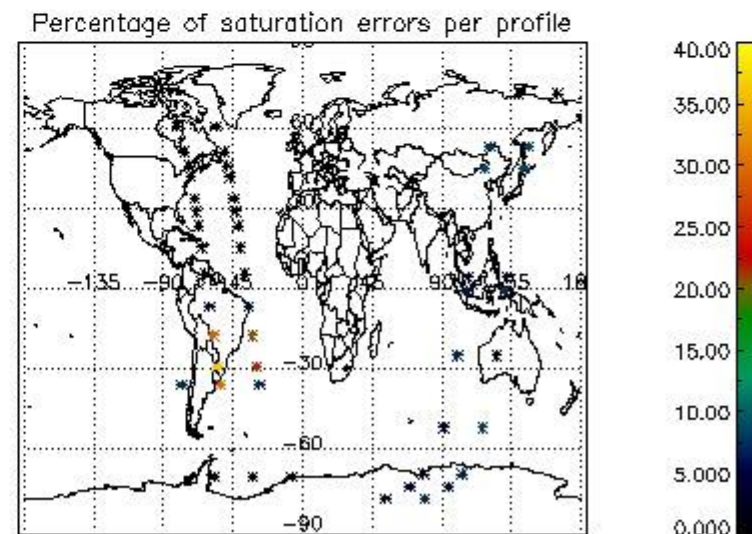

6. Statistics and plot of tangent altitude of the last measurement (DARK & BRIGHT products without errors)

6.1 Statistics on tangent altitude lost:

Statistics	DARK	BRIGHT	TWILIGHT
Mean:	16.087	20.006	NaN
St. deviation:	4.1110	3.1505	NaN
Maximum:	22.054	27.184	NaN
Minimum:	8.6933	15.199	NaN
Number of data:	23.000	21.000	NaN

6.2 Plot for DARK limb products