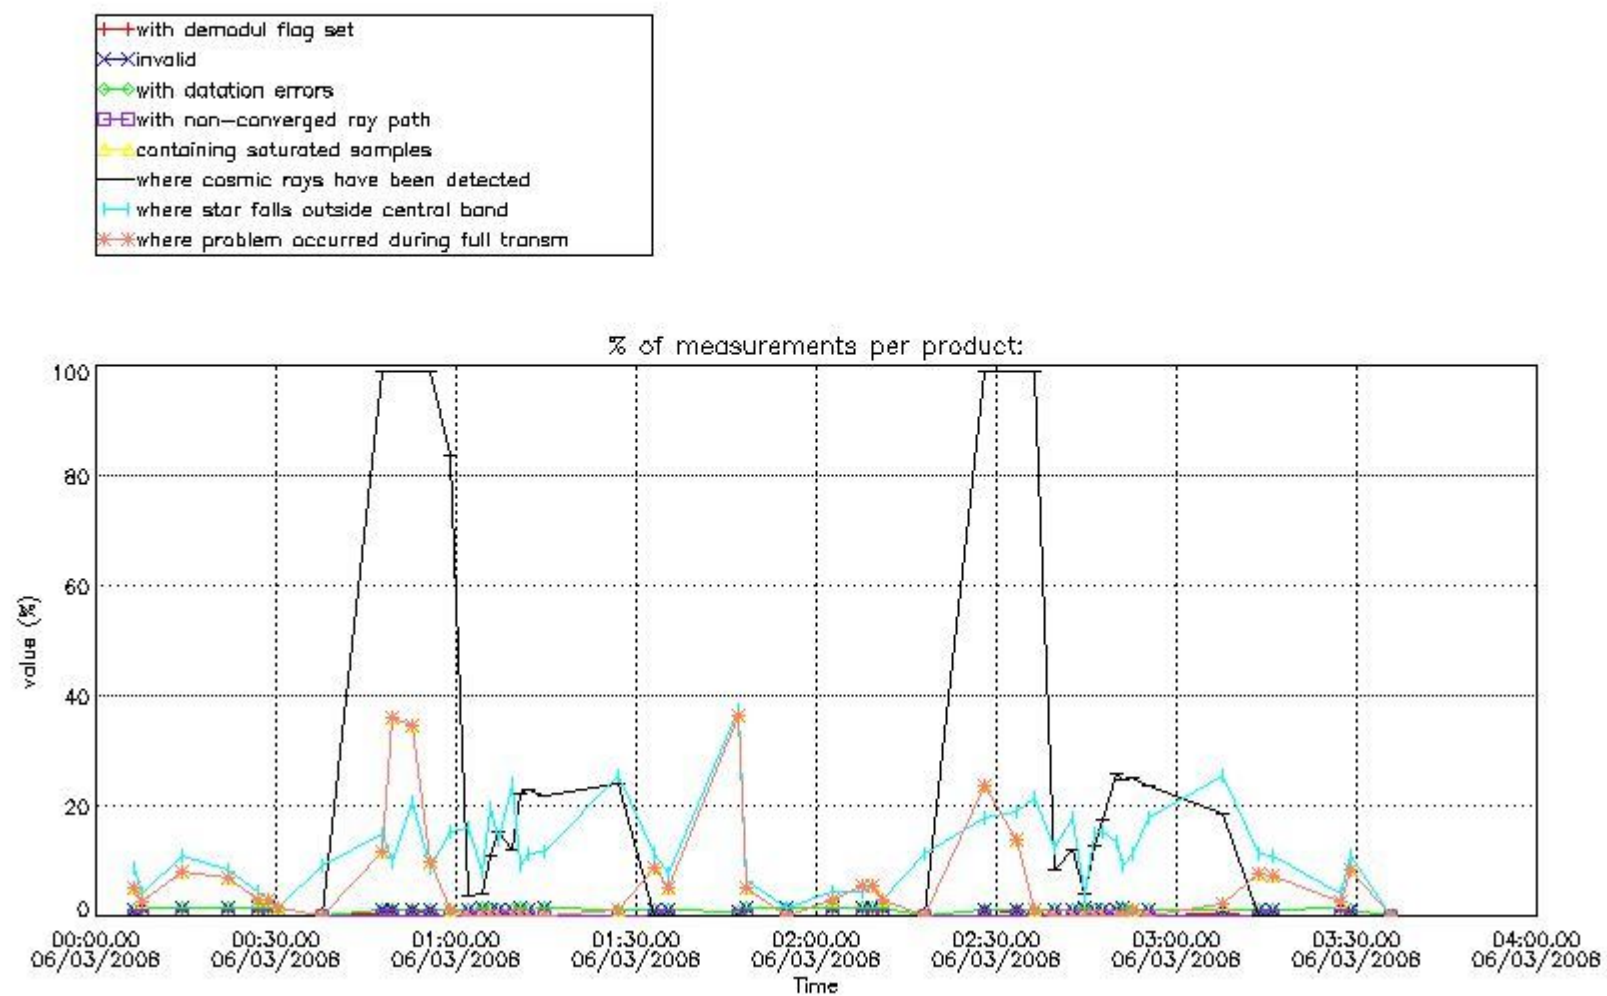

At least one measurement with demodulation flag set:	28.0000 %
Reference spectrum computed from DB:	0.00000 %
Reference spectrum with small number of measurements:	0.00000 %
SATU data not used:	0.00000 %

5.2 Plot quality information per product (time dependant)

5.3 Plot quality information per product (world map)