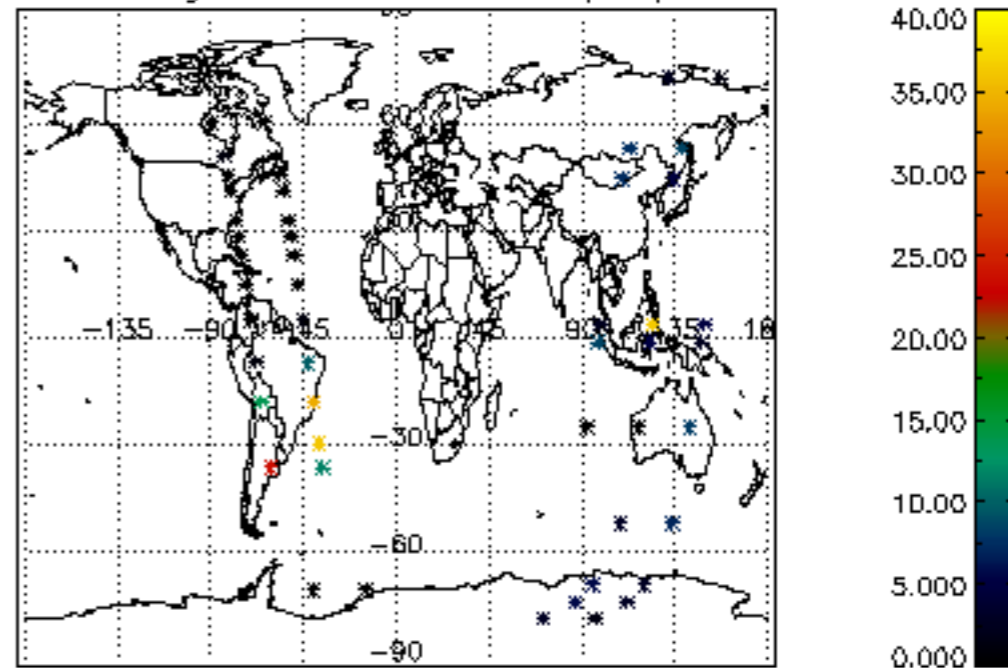

Percentage of cosmic ray hits per profile

Percentage of datation errors per profile

Percentage of star falling outside central band per profile

Percentage of saturation errors per profile

Tangent altitude at which the star is lost