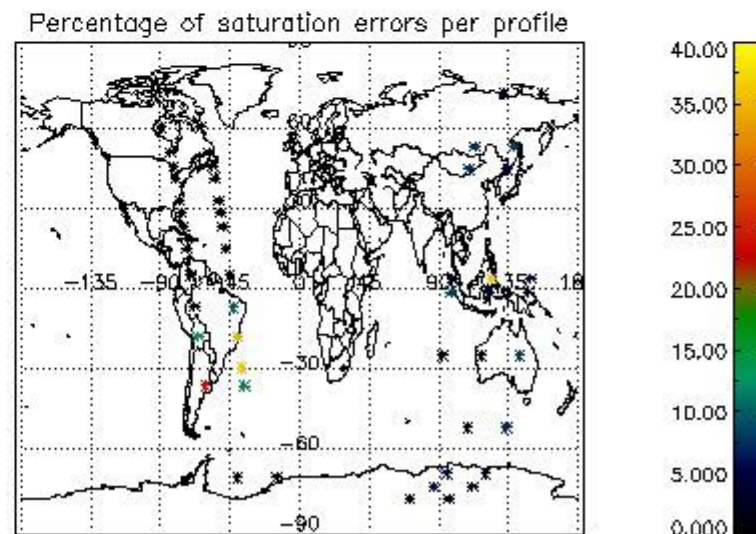

6. Statistics and plot of tangent altitude of the last measurement (DARK & BRIGHT products without errors)

6.1 Statistics on tangent altitude lost:

Statistics	DARK	BRIGHT	TWILIGHT
Mean:	15.691	20.472	NaN
St. deviation:	3.2162	5.0623	NaN
Maximum:	21.846	29.971	NaN
Minimum:	9.8912	3.2363	NaN
Number of data:	23.000	23.000	NaN

6.2 Plot for DARK limb products