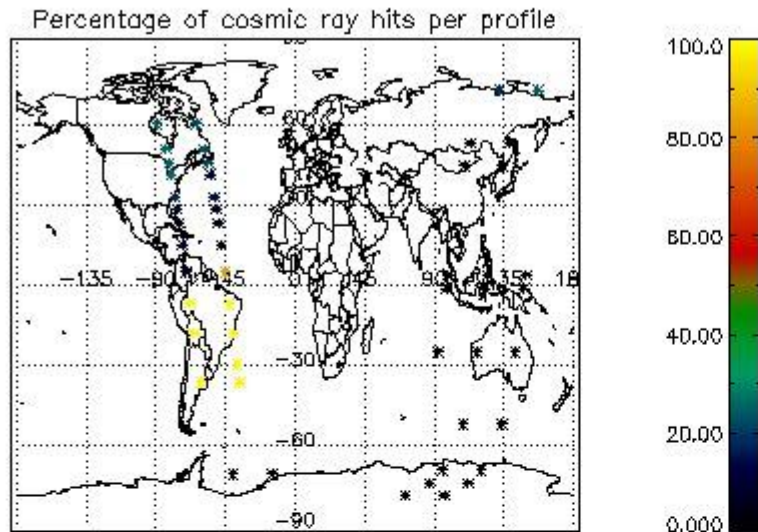

6. Statistics and plot of tangent altitude of the last measurement (DARK & BRIGHT products without errors)

6.1 Statistics on tangent altitude lost:

Statistics	DARK	BRIGHT	TWILIGHT
Mean:	15.691	20.472	NaN
St. deviation:	3.2162	5.0623	NaN
Maximum:	21.846	29.971	NaN
Minimum:	9.8912	3.2363	NaN
Number of data:	23.000	23.000	NaN

6.2 Plot for DARK limb products