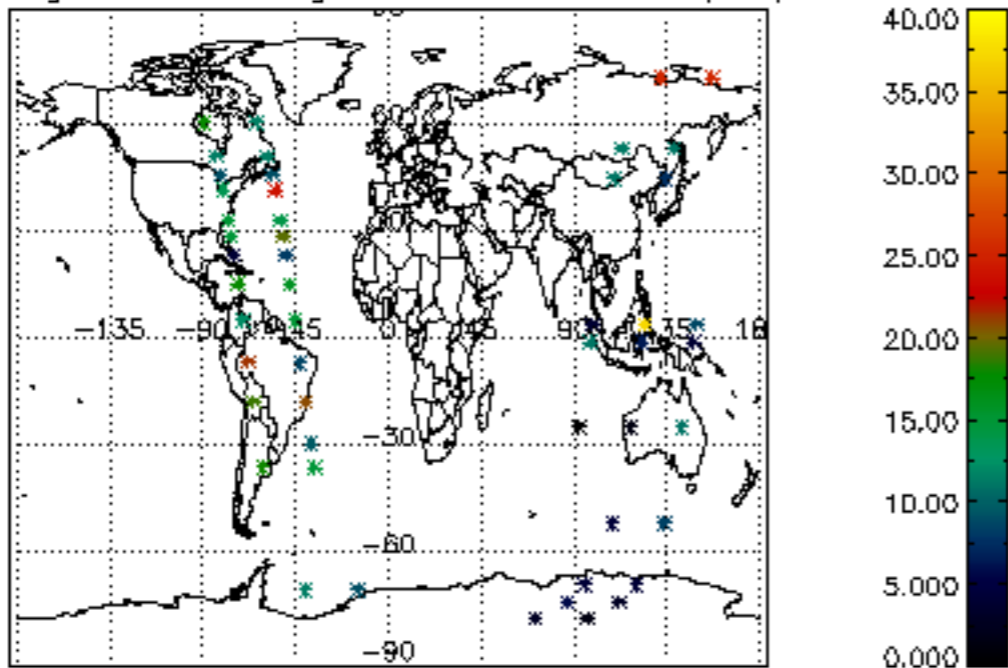

Percentage of star falling outside central band per profile