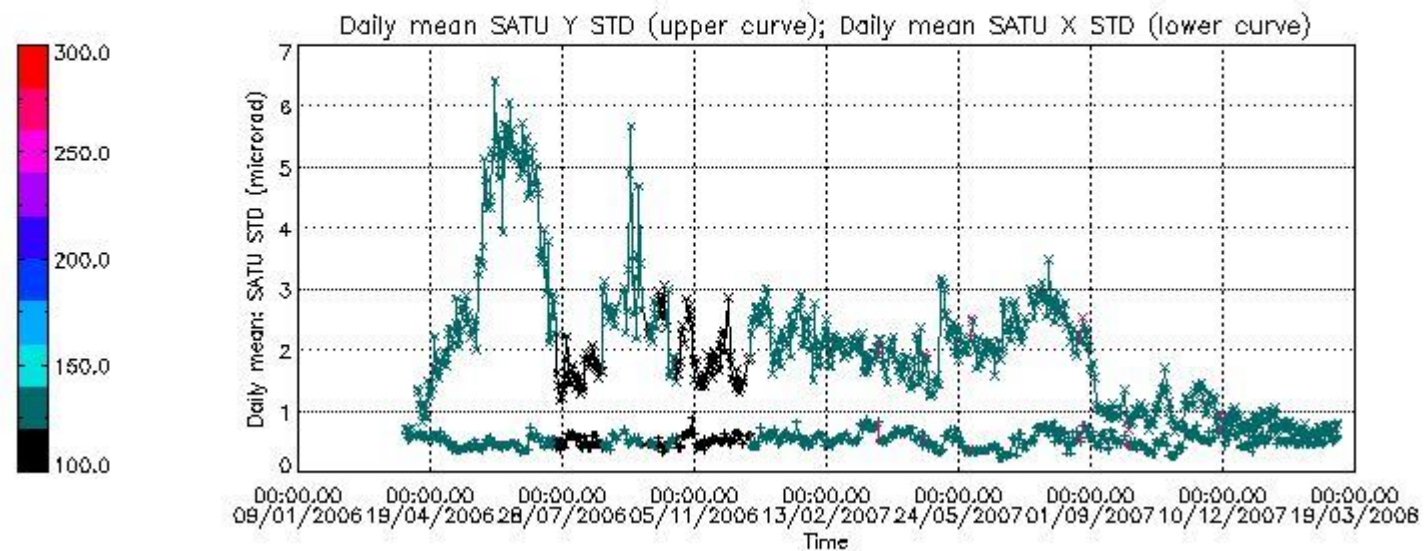

Number of data:	21850.	21850.	19650.	19650.

7.2.2 Trend of daily SATU NEA St. deviation since 1st April 2006 (dark limb)

The long term trend of the SATU 'X' and 'Y' standard deviations should be constant during the whole mission.

The colorbar represents the start tangent altitude (km) of the occultations.

Upper curve: STD of SATU Y axis

Lower curve: STD of SATU X axis

8. Auxiliary Data Files used for the production reported in section 2.4

The number reported in the third column indicates since which file (see list in section 2.4) the corresponding auxiliary file has been used. The fourth column is the date of those product files.

Type	Auxiliary Filename	Used since product	Used since product date
INST_PHYS_CHARACTERISTICS	GOM_INS_AXNIEC20050627_150713_20030716_120000_20100101_000000	1	06-MAR-2008 00:06:16
CALIBRATION_DATABASE	GOM_CAL_AXVIEC20080222_094723_20080220_000000_20100101_000000	1	06-MAR-2008 00:06:16
LEVEL-1B_PROC_CONFIG	GOM_PR1_AXNIEC20050627_151042_20020301_000000_20100101_000000	1	06-MAR-2008 00:06:16
STAR_CATALOGUE	GOM_CAT_AXVIEC20020121_161009_20020101_000000_20200101_000000	1	06-MAR-2008 00:06:16
STELLAR_SPECTRA_DATABANK	GOM_STS_AXNIEC20040308_103538_20020101_160000_20100101_000000	1	06-MAR-2008 00:06:16
ECMWF_FILE	AUX_ECF_AXNECM20080305_073111_20080305_210000_20080306_090000	1	06-MAR-2008 00:06:16
OPTIONAL_ECMWF_FILE	MISSING	1	06-MAR-2008 00:06:16
ORBIT_DATA_FILE	DOR_NAV_OPNPDE20080305_212035_000057382066_00329_31445_5281.N1	1	06-MAR-2008 00:06:16
ORBIT_DATA_FILE	DOR_NAV_OPNPDE20080305_230132_000057382066_00330_31446_5282.N1	9	06-MAR-2008 00:47:31