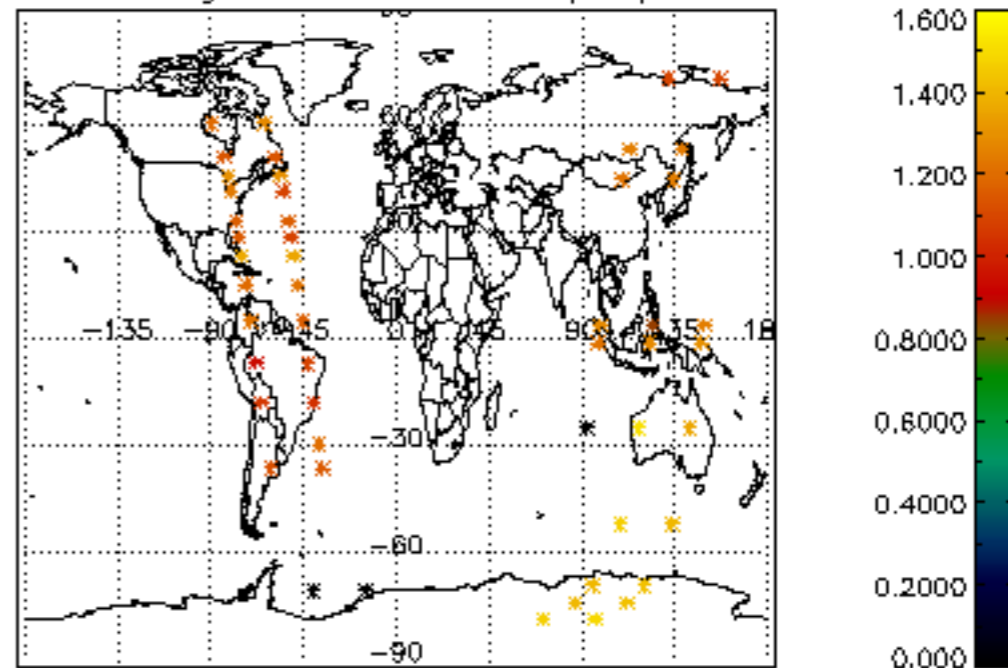

Percentage of datation errors per profile