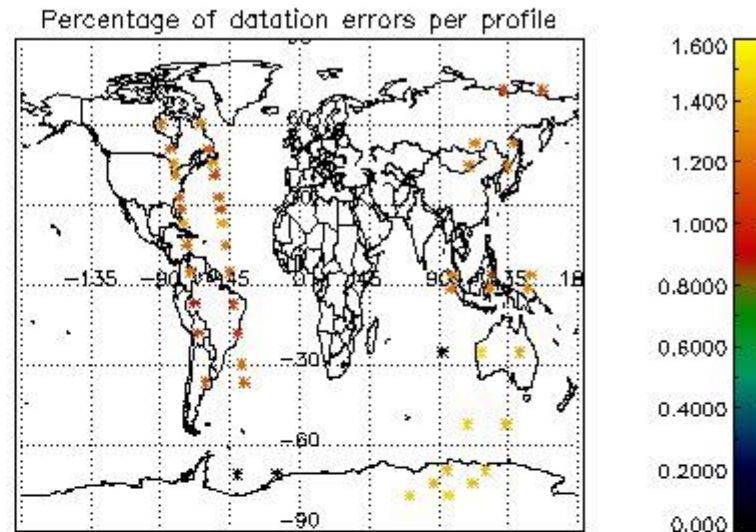

6. Statistics and plot of tangent altitude of the last measurement (DARK & BRIGHT products without errors)

6.1 Statistics on tangent altitude lost:

Statistics	DARK	BRIGHT	TWILIGHT
Mean:	15.691	20.472	NaN
St. deviation:	3.2162	5.0623	NaN
Maximum:	21.846	29.971	NaN
Minimum:	9.8912	3.2363	NaN
Number of data:	23.000	23.000	NaN

6.2 Plot for DARK limb products