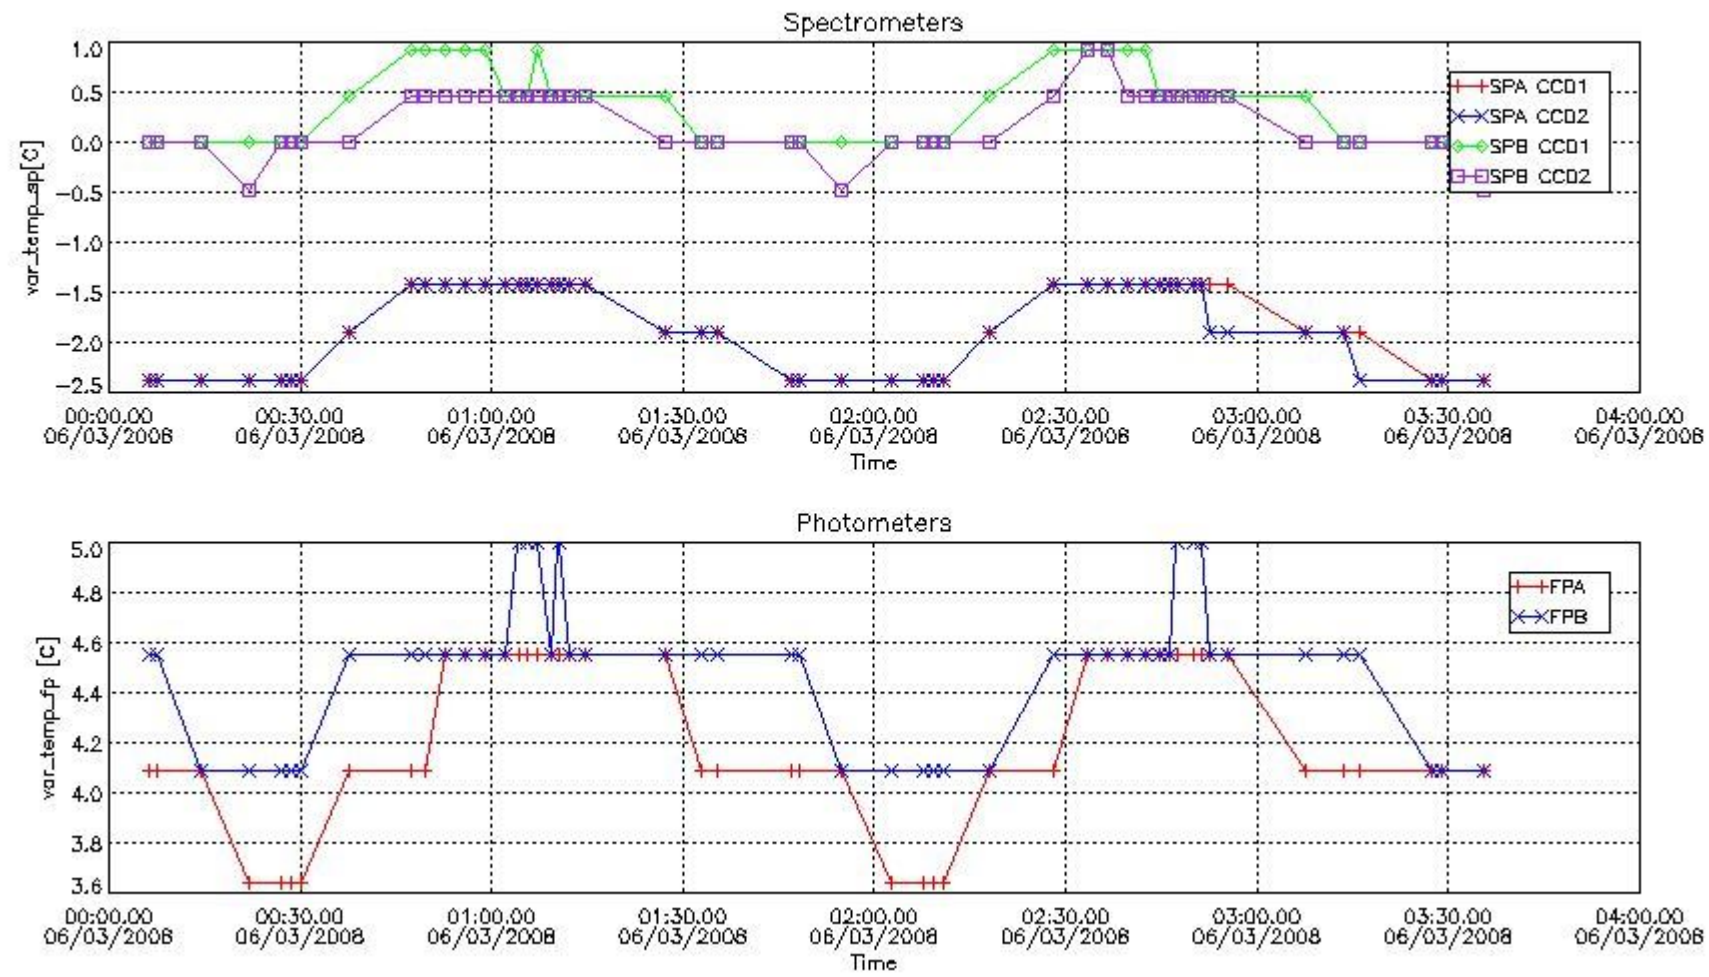

3. Plot of GOMOS spectrometers and photometers temperatures from level 1b data

4. Overview of dark signal processing per product

The Dark Charge (DC) is a temperature-dependant signal added to the useful measurements and it is therefore subtracted from them during the processing. There are two phenomena that produce a continuous increase of the DC: the "hot pixels" (a pixel is "hot" when its DC exceeds by a significant amount its value measured on ground at the same temperature) and the "Random Telegraphic Signal" (abrupt change positive or negative of the CCD pixel signal, random in time, affecting only the DC part of the signal and not the photon generated signal).

In this section a list of products that did not use the Dark Sky Area (DSA) observation for the DC computation is given. It is also provided the mean DC plot per product for dark limb products with no error flag set.

4.1 All products used the DSA observation for the DC computation

4.2 Plot of mean dark charges per product: only products in DARK limb conditions without errors are used