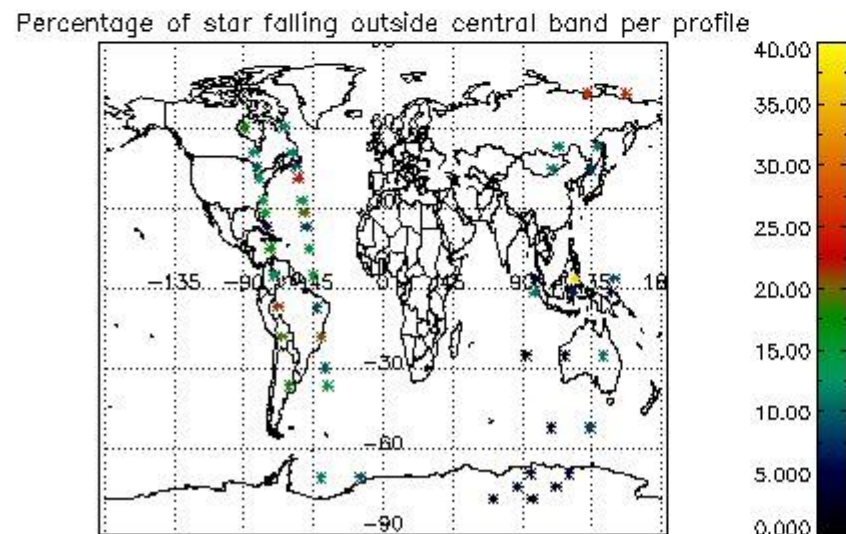

5.2 Plot quality information per product (time dependant)

5.3 Plot quality information per product (world map)

6. Statistics and plot of tangent altitude of the last measurement (DARK & BRIGHT products without errors)