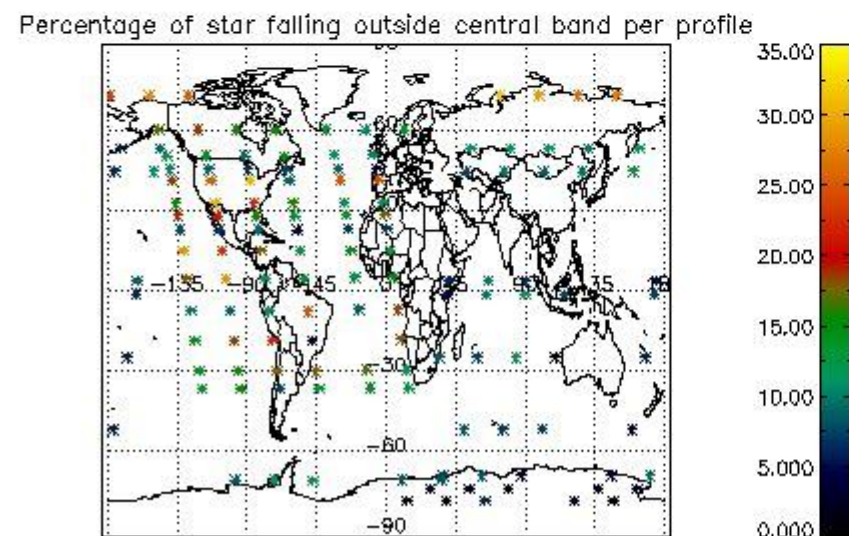

6. Statistics and plot of tangent altitude of the last measurement (DARK & BRIGHT products without errors)

6.1 Statistics on tangent altitude lost:

Statistics	DARK	BRIGHT	TWILIGHT
Mean:	15.365	20.440	NaN
St. deviation:	3.8956	2.8581	NaN
Maximum:	22.066	28.725	NaN
Minimum:	5.2773	15.789	NaN
Number of data:	71.000	57.000	NaN

6.2 Plot for DARK limb products