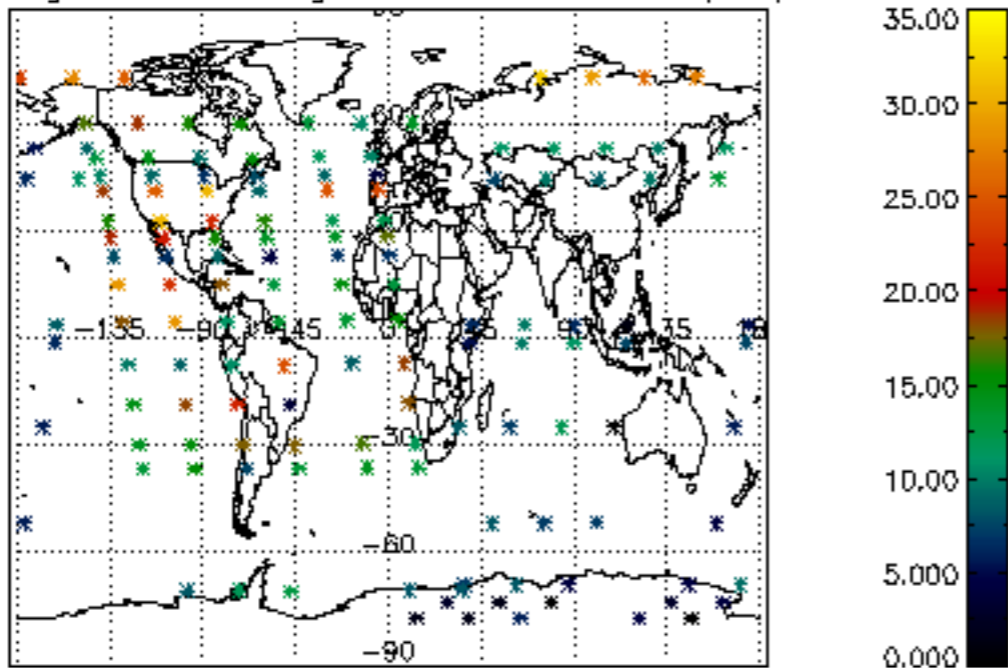

Percentage of star falling outside central band per profile