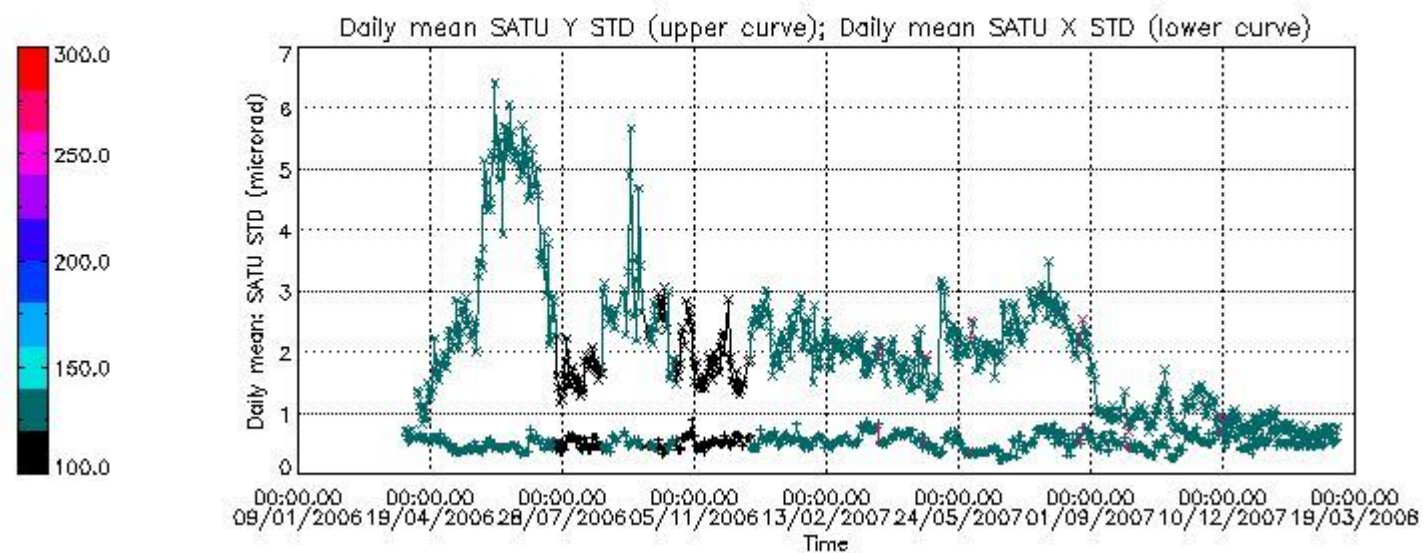

Number of data:	67100.	67100.	49000.	49000.

7.2.2 Trend of daily SATU NEA St. deviation since 1st April 2006 (dark limb)

The long term trend of the SATU 'X' and 'Y' standard deviations should be constant during the whole mission.

The colorbar represents the start tangent altitude (km) of the occultations.

Upper curve: STD of SATU Y axis

Lower curve: STD of SATU X axis

8. Auxiliary Data Files used for the production reported in section 2.4

The number reported in the third column indicates since which file (see list in section 2.4) the corresponding auxiliary file has been used. The fourth column is the date of those product files.

Type	Auxiliary Filename	Used since product	Used since product date
INST_PHYS_CHARACTERISTICS	GOM_INS_AXNIEC20050627_150713_20030716_120000_20100101_000000	1	05-MAR-2008 01:19:00
CALIBRATION_DATABASE	GOM_CAL_AXVIEC20080222_094723_20080220_000000_20100101_000000	1	05-MAR-2008 01:19:00
LEVEL-1B_PROC_CONFIG	GOM_PR1_AXNIEC20050627_151042_20020301_000000_20100101_000000	1	05-MAR-2008 01:19:00
STAR_CATALOGUE	GOM_CAT_AXVIEC20020121_161009_20020101_000000_20200101_000000	1	05-MAR-2008 01:19:00
STELLAR_SPECTRA_DATABANK	GOM_STS_AXNIEC20040308_103538_20020101_160000_20100101_000000	1	05-MAR-2008 01:19:00
ECMWF_FILE	AUX_ECF_AXNECM20080304_073109_20080304_210000_20080305_090000	1	05-MAR-2008 01:19:00
ECMWF_FILE	AUX_ECF_AXNECM20080304_192526_20080305_030000_20080305_150000	44	05-MAR-2008 04:14:47
ECMWF_FILE	AUX_ECF_AXNECM20080305_073110_20080305_150000_20080306_030000	92	05-MAR-2008 20:12:57
ECMWF_FILE	AUX_ECF_AXNECM20080305_073111_20080305_210000_20080306_090000	104	05-MAR-2008 21:26:18
OPTIONAL_ECMWF_FILE	MISSING	1	05-MAR-2008 01:19:00
ORBIT_DATA_FILE	DOR_NAV_OPNPDE20080304_215235_000057382066_00315_31431_5275.N1	1	05-MAR-2008 01:19:00
ORBIT_DATA_FILE	DOR_NAV_OPNPDE20080305_011429_000041442066_00317_31433_5276.N1	20	05-MAR-2008 02:34:11
ORBIT_DATA_FILE	AUX_FPO_AXVPDS20080305_010110_20080304_184656_20080314_201310	68	05-MAR-2008 05:55:23
ORBIT_DATA_FILE	DOR_NAV_OPNPDE20080305_201131_000038252066_00329_31445_5280.N1	92	05-MAR-2008 20:12:57
ORBIT_DATA_FILE	DOR_NAV_OPNPDE20080305_212035_000057382066_00329_31445_5281.N1	128	05-MAR-2008 23:06:54