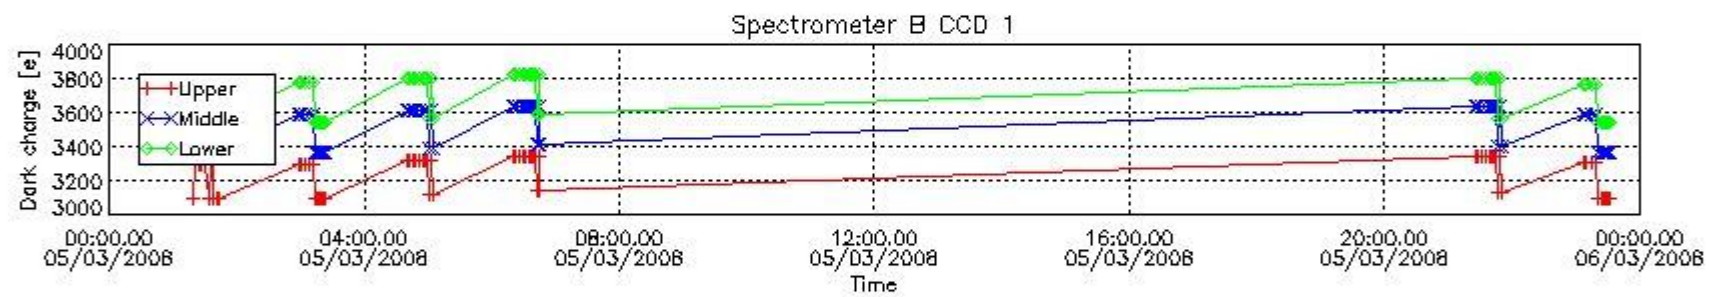

5. Demodulation flag and quality information monitoring

In this section it is presented the modulation information extracted from the pcd (product confidence data) at measurement level and information extracted from the Quality Summary dataset. Only products without errors (error flag in the MPH set to "0") are used.

5.1 Percentage of products during reporting period with: