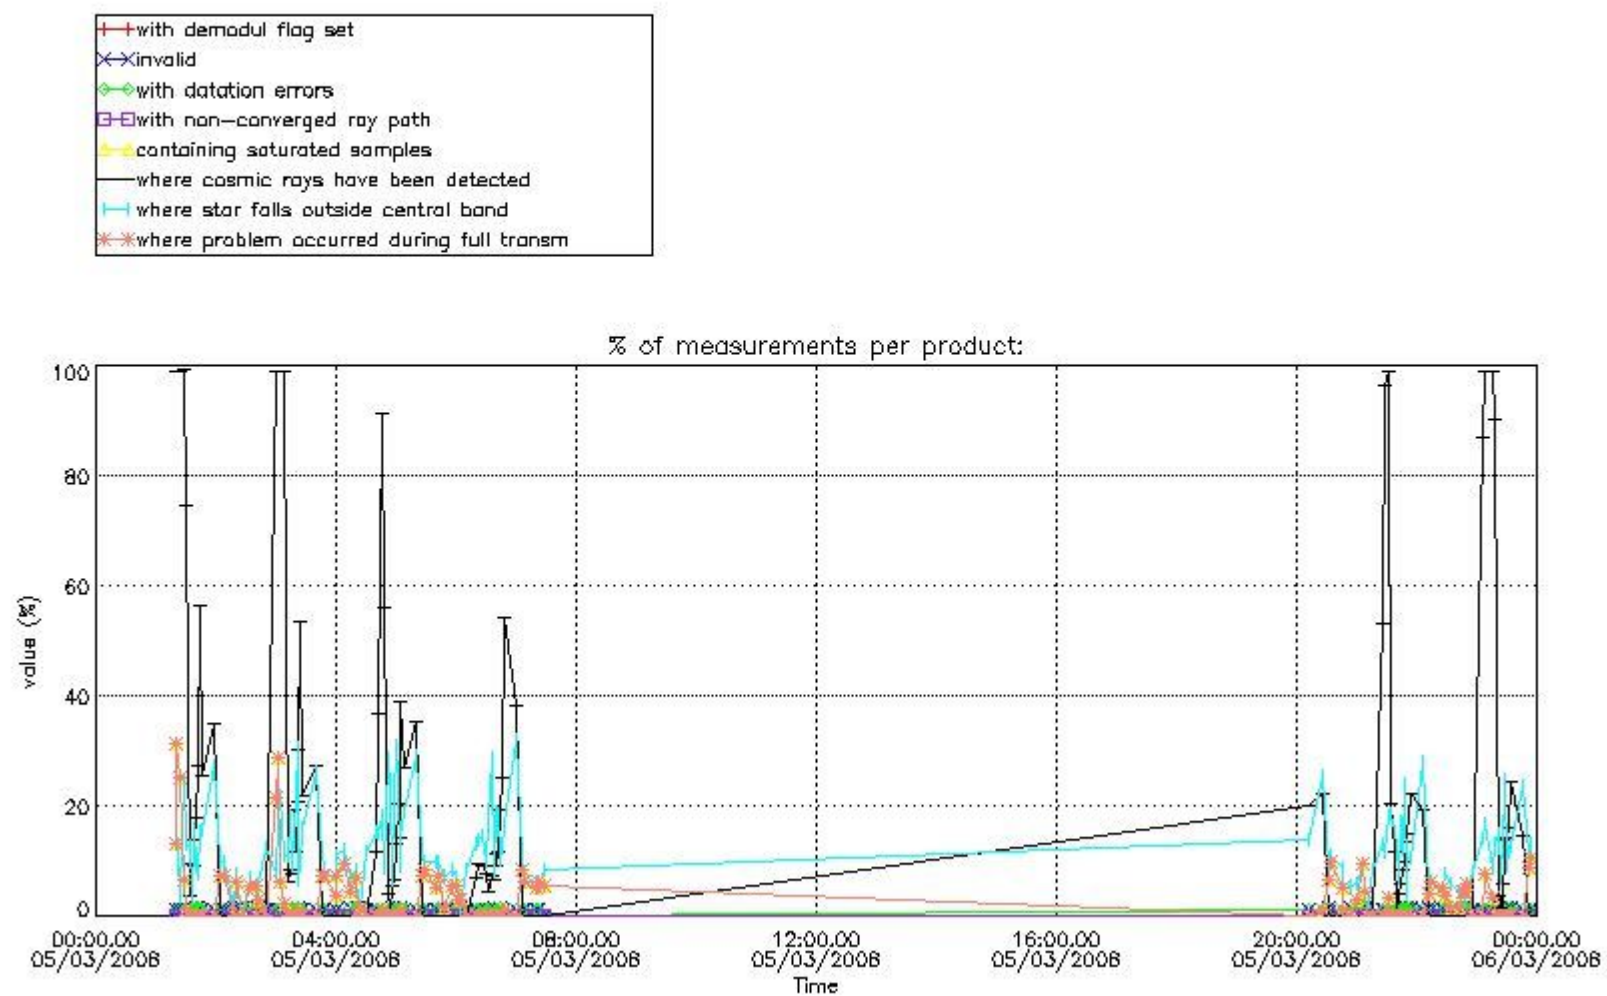

At least one measurement with demodulation flag set:	25.3521 %
Reference spectrum computed from DB:	0.00000 %
Reference spectrum with small number of measurements:	0.00000 %
SATU data not used:	0.00000 %

5.2 Plot quality information per product (time dependant)

5.3 Plot quality information per product (world map)