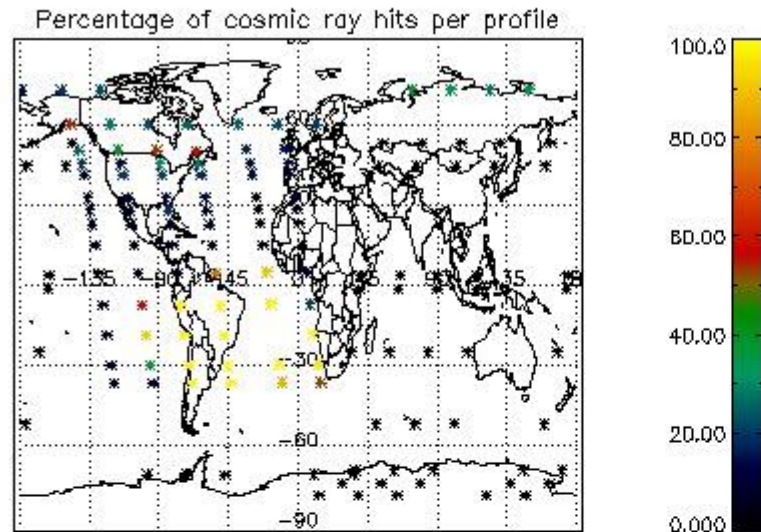

6. Statistics and plot of tangent altitude of the last measurement (DARK & BRIGHT products without errors)

6.1 Statistics on tangent altitude lost:

Statistics	DARK	BRIGHT	TWILIGHT
Mean:	15.365	20.440	NaN
St. deviation:	3.8956	2.8581	NaN
Maximum:	22.066	28.725	NaN
Minimum:	5.2773	15.789	NaN
Number of data:	71.000	57.000	NaN

6.2 Plot for DARK limb products