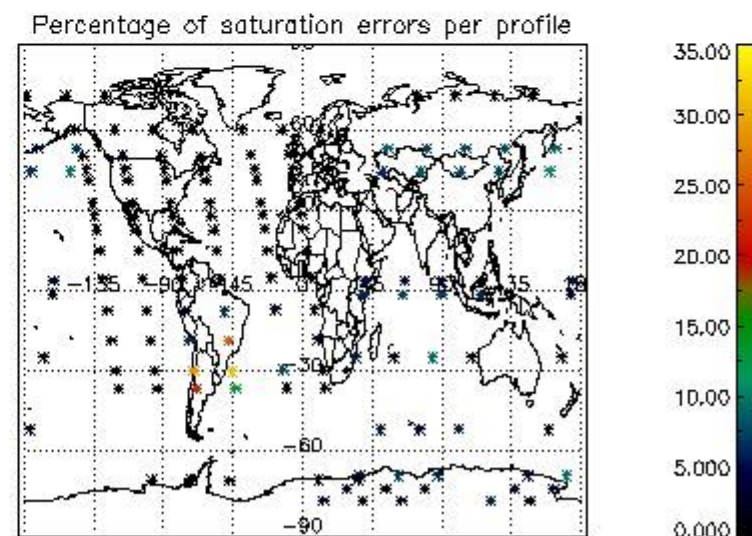

6. Statistics and plot of tangent altitude of the last measurement (DARK & BRIGHT products without errors)

6.1 Statistics on tangent altitude lost:

Statistics	DARK	BRIGHT	TWILIGHT
Mean:	15.365	20.440	NaN
St. deviation:	3.8956	2.8581	NaN
Maximum:	22.066	28.725	NaN
Minimum:	5.2773	15.789	NaN
Number of data:	71.000	57.000	NaN

6.2 Plot for DARK limb products