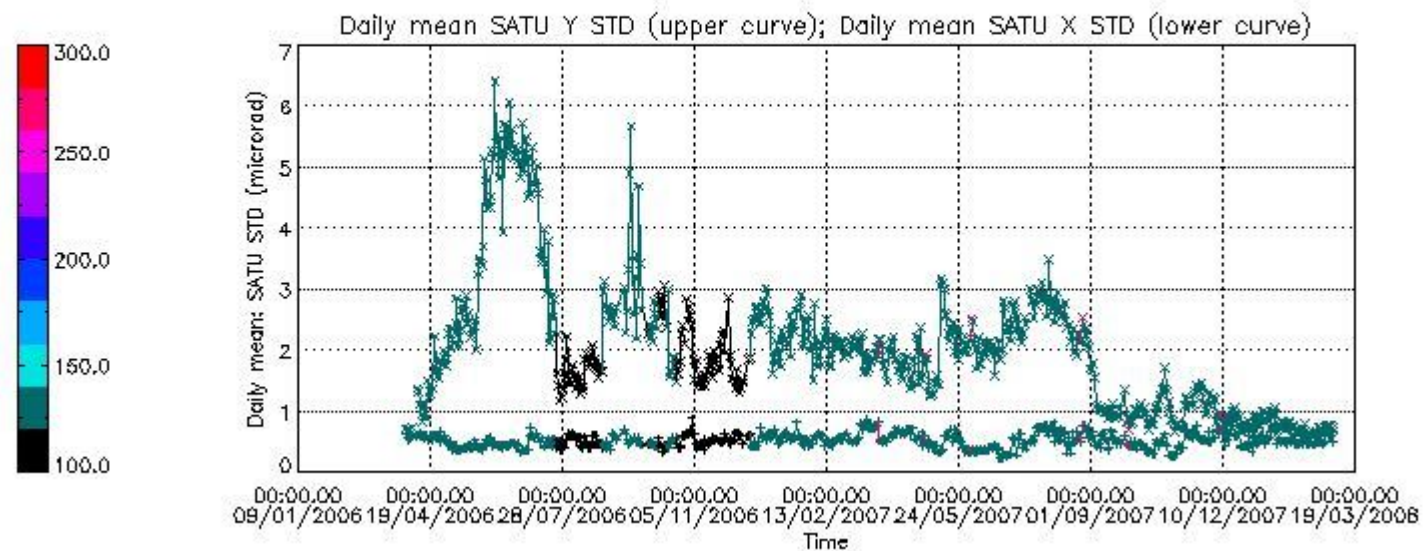

Number of data:	31100.	31100.	34700.	34700.

7.2.2 Trend of daily SATU NEA St. deviation since 1st April 2006 (dark limb)

The long term trend of the SATU 'X' and 'Y' standard deviations should be constant during the whole mission.

The colorbar represents the start tangent altitude (km) of the occultations.

Upper curve: STD of SATU Y axis

Lower curve: STD of SATU X axis

8. Auxiliary Data Files used for the production reported in section 2.4

The number reported in the third column indicates since which file (see list in section 2.4) the corresponding auxiliary file has been used. The fourth column is the date of those product files.

Type	Auxiliary Filename	Used since product	Used since product date
INST_PHYS_CHARACTERISTICS	GOM_INS_AXNIEC20050627_150713_20030716_120000_20100101_000000	1	03-MAR-2008 05:17:57
CALIBRATION_DATABASE	GOM_CAL_AXVIEC20080222_094723_20080220_000000_20100101_000000	1	03-MAR-2008 05:17:57
LEVEL-1B_PROC_CONFIG	GOM_PR1_AXNIEC20050627_151042_20020301_000000_20100101_000000	1	03-MAR-2008 05:17:57
STAR_CATALOGUE	GOM_CAT_AXVIEC20020121_161009_20020101_000000_20200101_000000	1	03-MAR-2008 05:17:57
STELLAR_SPECTRA_DATABANK	GOM_STS_AXNIEC20040308_103538_20020101_160000_20100101_000000	1	03-MAR-2008 05:17:57
ECMWF_FILE	AUX_ECF_AXNECM20080302_193110_20080303_030000_20080303_150000	1	03-MAR-2008 05:17:57
ECMWF_FILE	AUX_ECF_AXNECM20080303_073110_20080303_150000_20080304_030000	24	03-MAR-2008 19:35:26
ECMWF_FILE	AUX_ECF_AXNECM20080303_073110_20080303_210000_20080304_090000	59	03-MAR-2008 22:29:17
OPTIONAL_ECMWF_FILE	MISSING	1	03-MAR-2008 05:17:57
ORBIT_DATA_FILE	DOR_NAV_OPNPDE20080303_032734_000060572066_00290_31406_5265.N1	1	03-MAR-2008 05:17:57
ORBIT_DATA_FILE	DOR_NAV_OPNPDE20080303_193434_000038252066_00300_31416_5267.N1	24	03-MAR-2008 19:35:26
ORBIT_DATA_FILE	DOR_NAV_OPNPDE20080303_204338_000057382066_00300_31416_5268.N1	59	03-MAR-2008 22:29:17