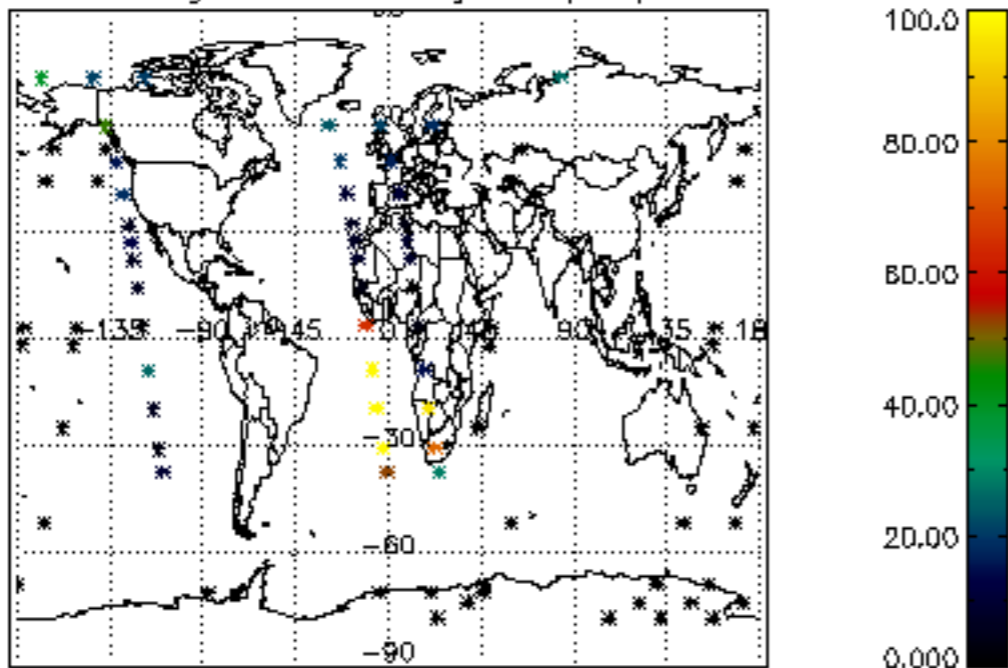

Percentage of cosmic ray hits per profile