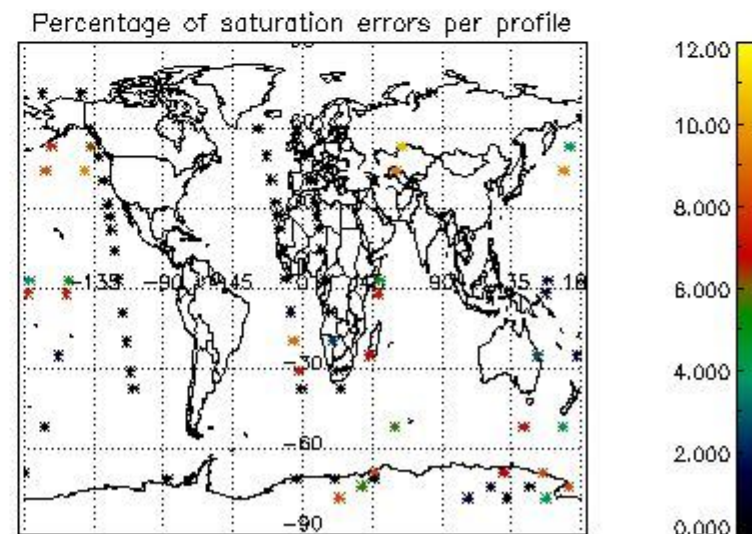

6. Statistics and plot of tangent altitude of the last measurement (DARK & BRIGHT products without errors)

6.1 Statistics on tangent altitude lost:

Statistics	DARK	BRIGHT	TWILIGHT
Mean:	16.737	20.583	NaN
St. deviation:	2.9401	3.5599	NaN
Maximum:	21.205	27.871	NaN
Minimum:	8.1469	9.1399	NaN
Number of data:	33.000	40.000	NaN

6.2 Plot for DARK limb products