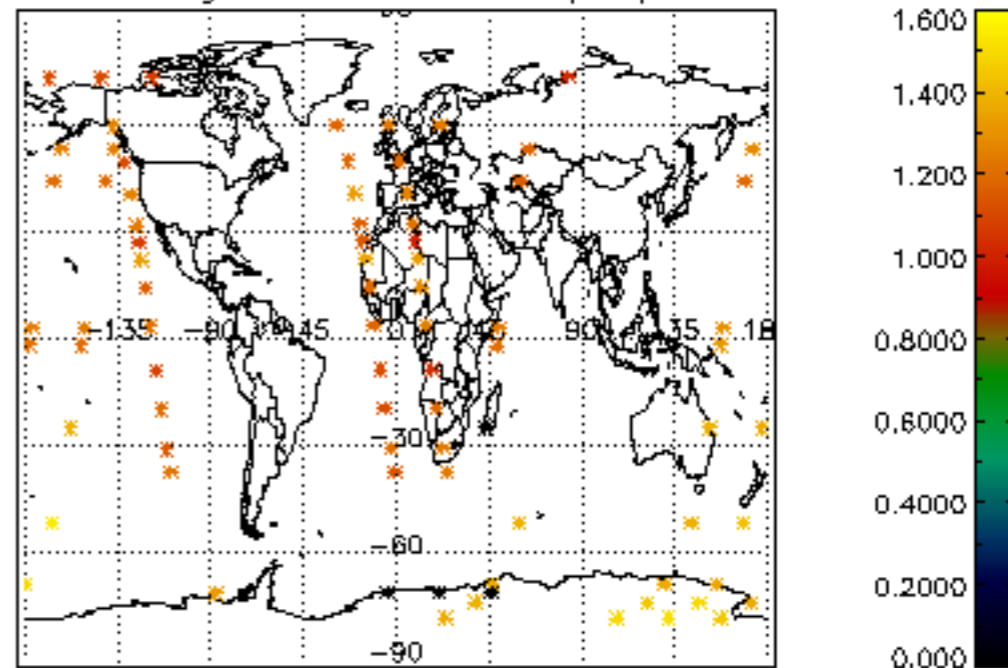

Percentage of datation errors per profile