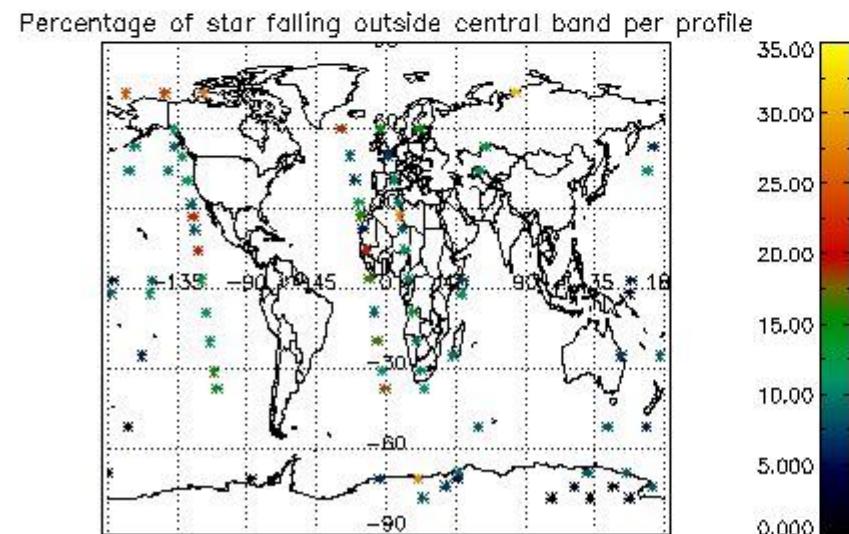

6. Statistics and plot of tangent altitude of the last measurement (DARK & BRIGHT products without errors)

6.1 Statistics on tangent altitude lost:

Statistics	DARK	BRIGHT	TWILIGHT
Mean:	16.737	20.583	NaN
St. deviation:	2.9401	3.5599	NaN
Maximum:	21.205	27.871	NaN
Minimum:	8.1469	9.1399	NaN
Number of data:	33.000	40.000	NaN

6.2 Plot for DARK limb products