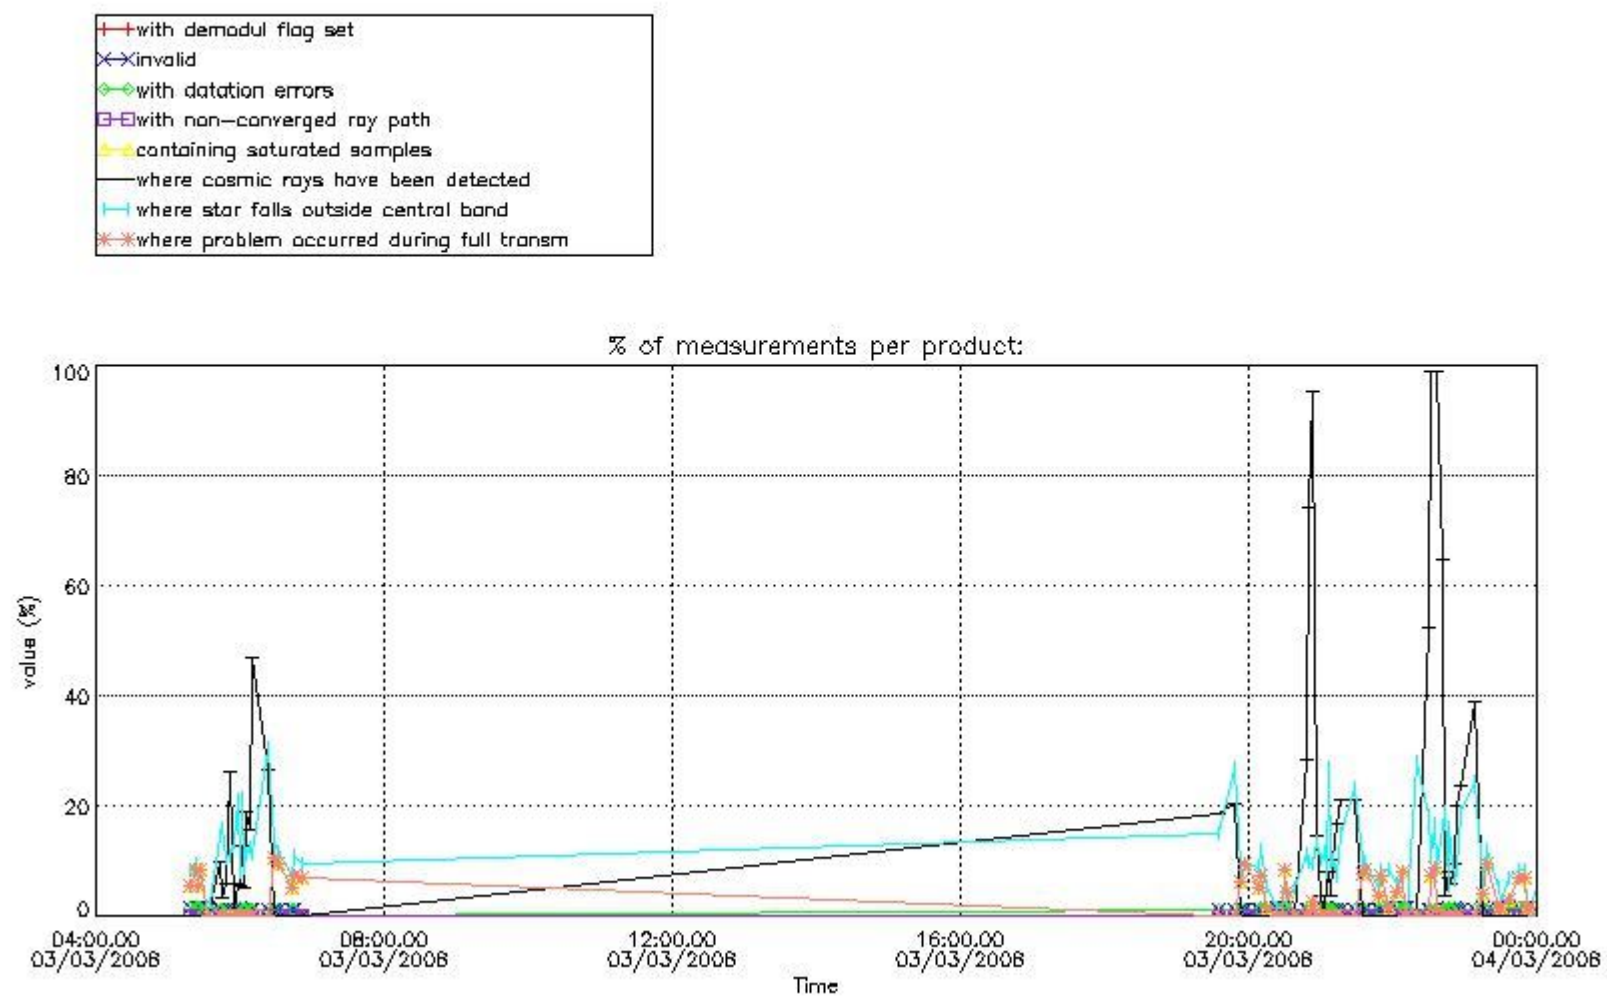

At least one measurement with demodulation flag set:	19.7531 %
Reference spectrum computed from DB:	0.00000 %
Reference spectrum with small number of measurements:	0.00000 %
SATU data not used:	0.00000 %

5.2 Plot quality information per product (time dependant)

5.3 Plot quality information per product (world map)