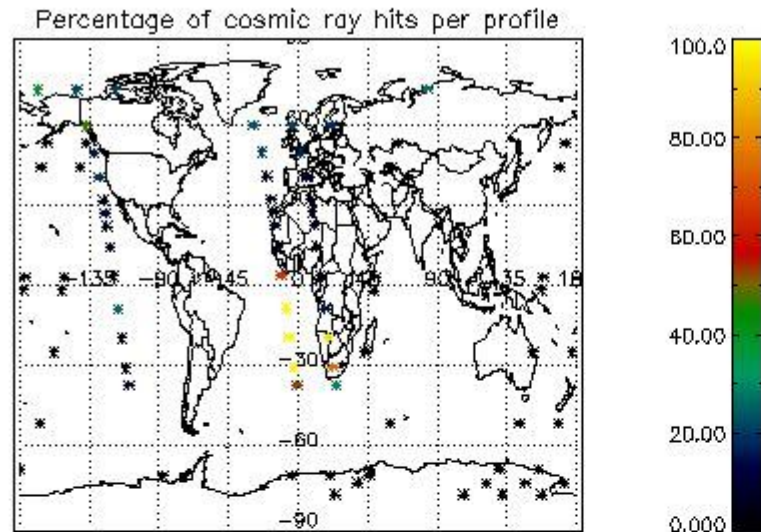

6. Statistics and plot of tangent altitude of the last measurement (DARK & BRIGHT products without errors)

6.1 Statistics on tangent altitude lost:

Statistics	DARK	BRIGHT	TWILIGHT
Mean:	16.737	20.583	NaN
St. deviation:	2.9401	3.5599	NaN
Maximum:	21.205	27.871	NaN
Minimum:	8.1469	9.1399	NaN
Number of data:	33.000	40.000	NaN

6.2 Plot for DARK limb products