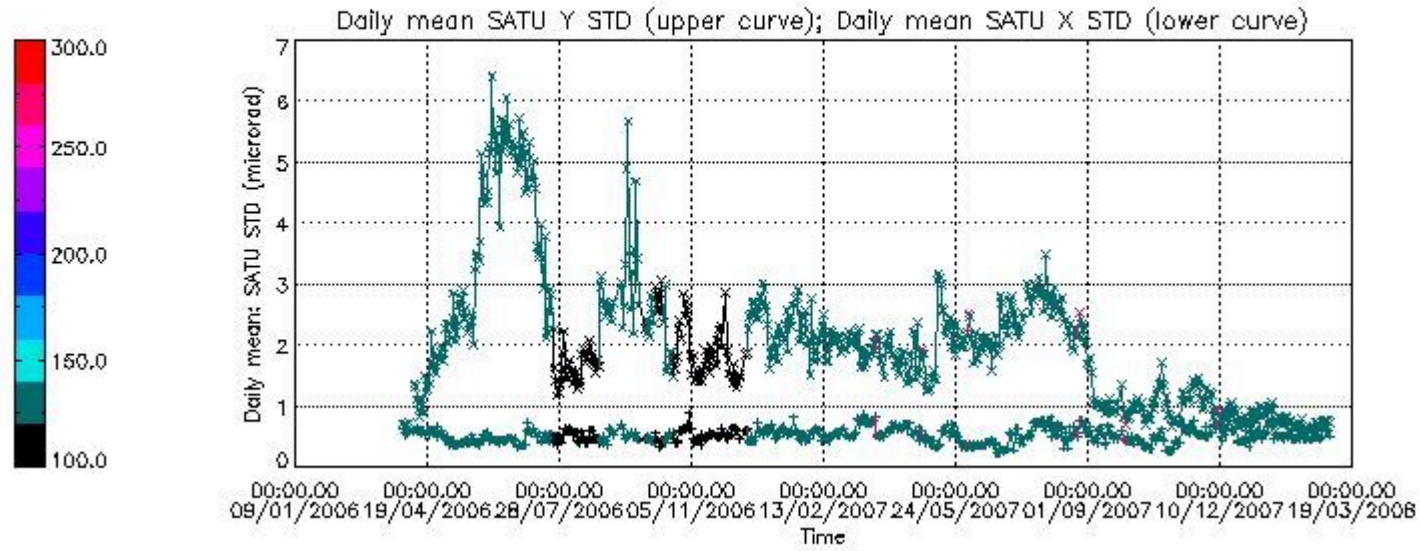

Number of data:	61500.	61500.	53400.	53400.

7.2.2 Trend of daily SATU NEA St. deviation since 1st April 2006 (dark limb)

The long term trend of the SATU 'X' and 'Y' standard deviations should be constant during the whole mission.

The colorbar represents the start tangent altitude (km) of the occultations.

Upper curve: STD of SATU Y axis
Lower curve: STD of SATU X axis

8. Auxiliary Data Files used for the production reported in section 2.4

The number reported in the third column indicates since which file (see list in section 2.4) the corresponding auxiliary file has been used. The fourth column is the date of those product files.

Type	Auxiliary Filename	Used since product	Used since product date
INST_PHYS_CHARACTERISTICS	GOM_INS_AXNIEC20050627_150713_20030716_120000_20100101_000000	1	02-MAR-2008 00:12:14
CALIBRATION_DATABASE	GOM_CAL_AXVIEC20080222_094723_20080220_000000_20100101_000000	1	02-MAR-2008 00:12:14
LEVEL-1B_PROC_CONFIG	GOM_PR1_AXNIEC20050627_151042_20020301_000000_20100101_000000	1	02-MAR-2008 00:12:14
STAR_CATALOGUE	GOM_CAT_AXVIEC20020121_161009_20020101_000000_20200101_000000	1	02-MAR-2008 00:12:14
STELLAR_SPECTRA_DATABANK	GOM_STS_AXNIEC20040308_103538_20020101_160000_20100101_000000	1	02-MAR-2008 00:12:14
ECMWF_FILE	AUX_ECF_AXNECM20080301_073111_20080301_210000_20080302_090000	1	02-MAR-2008 00:12:14
ECMWF_FILE	AUX_ECF_AXNECM20080301_190110_20080302_030000_20080302_150000	51	02-MAR-2008 04:08:56
ECMWF_FILE	AUX_ECF_AXNECM20080302_073110_20080302_150000_20080303_030000	95	02-MAR-2008 20:06:59
ECMWF_FILE	AUX_ECF_AXNECM20080302_073111_20080302_210000_20080303_090000	106	02-MAR-2008 21:20:10
OPTIONAL_ECMWF_FILE	MISSING	1	02-MAR-2008 00:12:14
ORBIT_DATA_FILE	DOR_NAV_OPNPDE20080301_214739_000057382066_00272_31388_5254.N1	1	02-MAR-2008 00:12:14
ORBIT_DATA_FILE	DOR_NAV_OPNPDE20080301_232836_000057382066_00273_31389_5255.N1	11	02-MAR-2008 01:12:53
ORBIT_DATA_FILE	DOR_NAV_OPNPDE20080302_010933_000041442066_00274_31390_5256.N1	29	02-MAR-2008 02:28:20
ORBIT_DATA_FILE	DOR_NAV_OPNPDE20080302_022356_000054192066_00275_31391_5257.N1	51	02-MAR-2008 04:08:56
ORBIT_DATA_FILE	DOR_NAV_OPNPDE20080302_035934_000057382066_00276_31392_5258.N1	73	02-MAR-2008 05:49:33
ORBIT_DATA_FILE	DOR_NAV_OPNPDE20080302_200116_000041442066_00286_31402_5260.N1	95	02-MAR-2008 20:06:59
ORBIT_DATA_FILE	DOR_NAV_OPNPDE20080302_211539_000057382066_00286_31402_5261.N1	128	02-MAR-2008 23:00:47