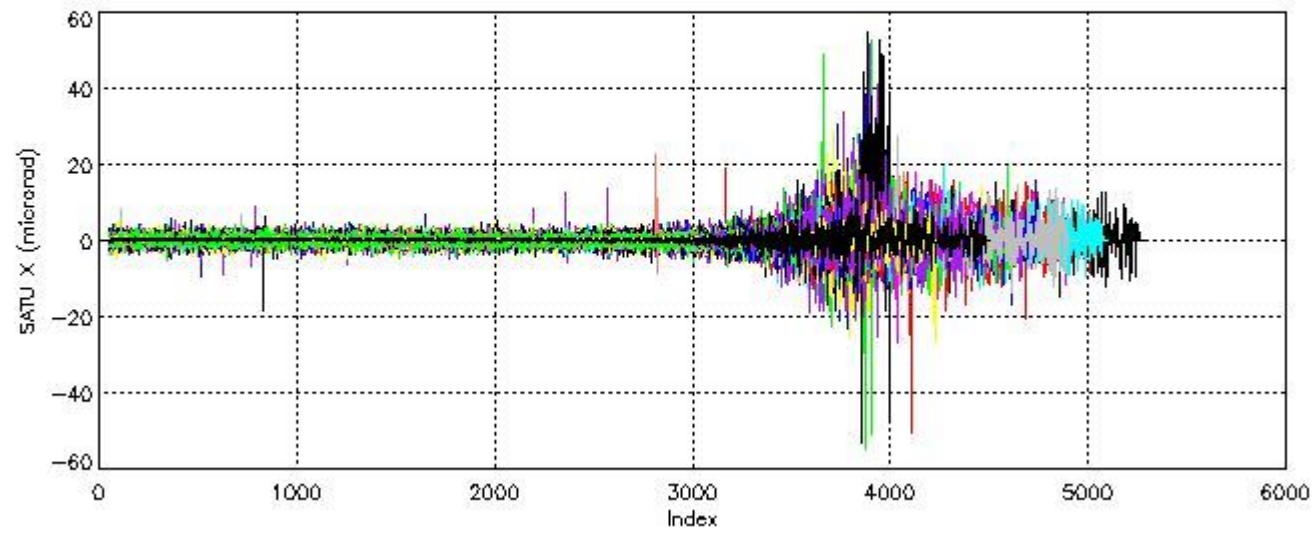

7.2 Statistics on SATU Noise Equivalent Angle (NEA) for DARK (D) and BRIGHT (B) products above 105 kms

The Star Acquisition and Tracking Unit (it is the CCD that tracks the star while it is occulted) Noise Equivalent Angle consists of the statistical angular variation of the SATU data above the atmosphere. Statistics (in microradians) above 105 km are computed for every occultation, giving four values per occultation: one in the 'X' direction and one in the 'Y' direction for dark and bright limbs. A mean value per day in every direction and limb is calculated and monitored in order to assess instrument performance in terms of star pointing.

7.2.1 SATU NEA Statistics (table)

Statistics	SATU X (D)	SATU Y (D)	SATU X (B)	SATU Y (B)
Mean:	0.16409	-1.2881	0.13892	-1.2423
St. deviation:	0.50923	0.72784	0.62167	0.97552
Maximum:	9.0000	7.5000	5.7000	4.6000
Minimum:	-18.300	-24.000	-5.1000	-7.7000