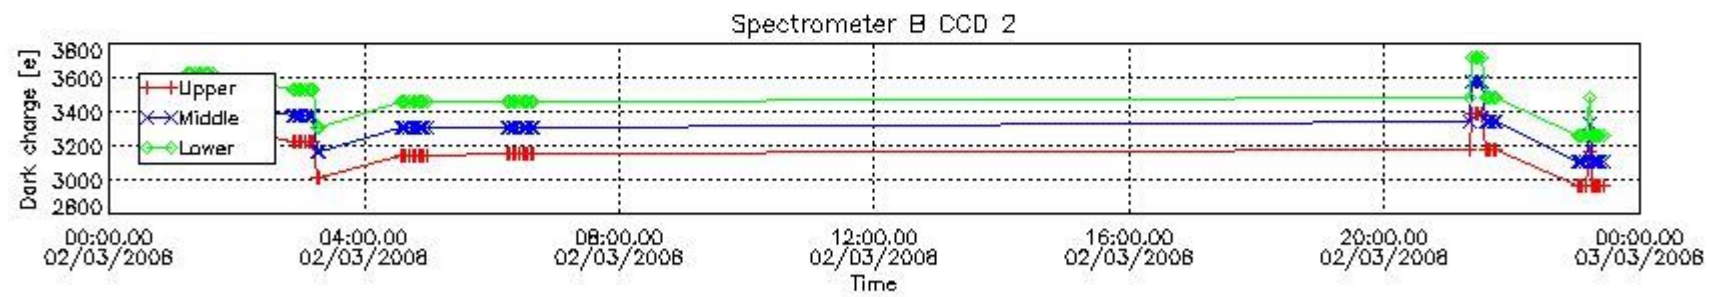

5. Demodulation flag and quality information monitoring

In this section it is presented the modulation information extracted from the pcd (product confidence data) at measurement level and information extracted from the Quality Summary dataset. Only products without errors (error flag in the MPH set to "0") are used.

5.1 Percentage of products during reporting period with: