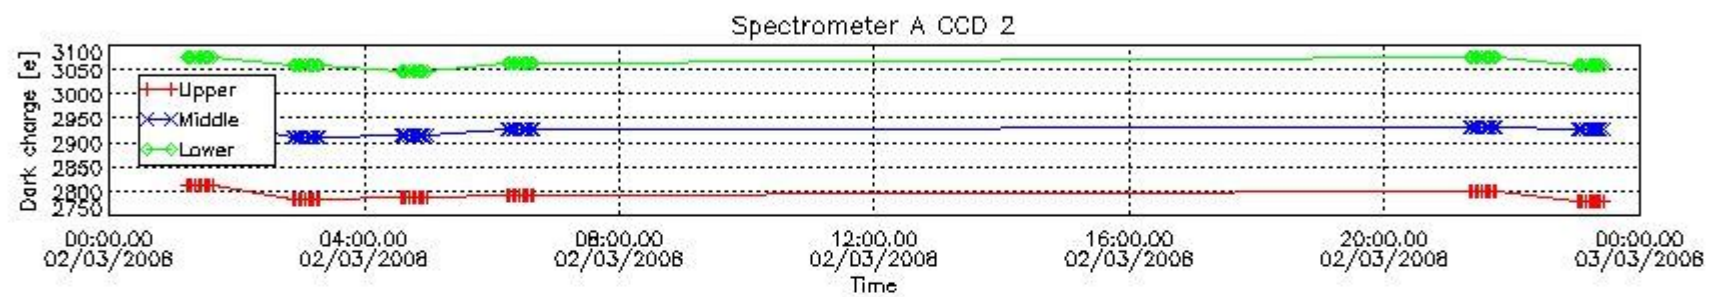

5. Demodulation flag and quality information monitoring

In this section it is presented the modulation information extracted from the pcd (product confidence data) at measurement level and information extracted from the Quality Summary dataset. Only products without errors (error flag in the MPH set to "0") are used.

5.1 Percentage of products during reporting period with: