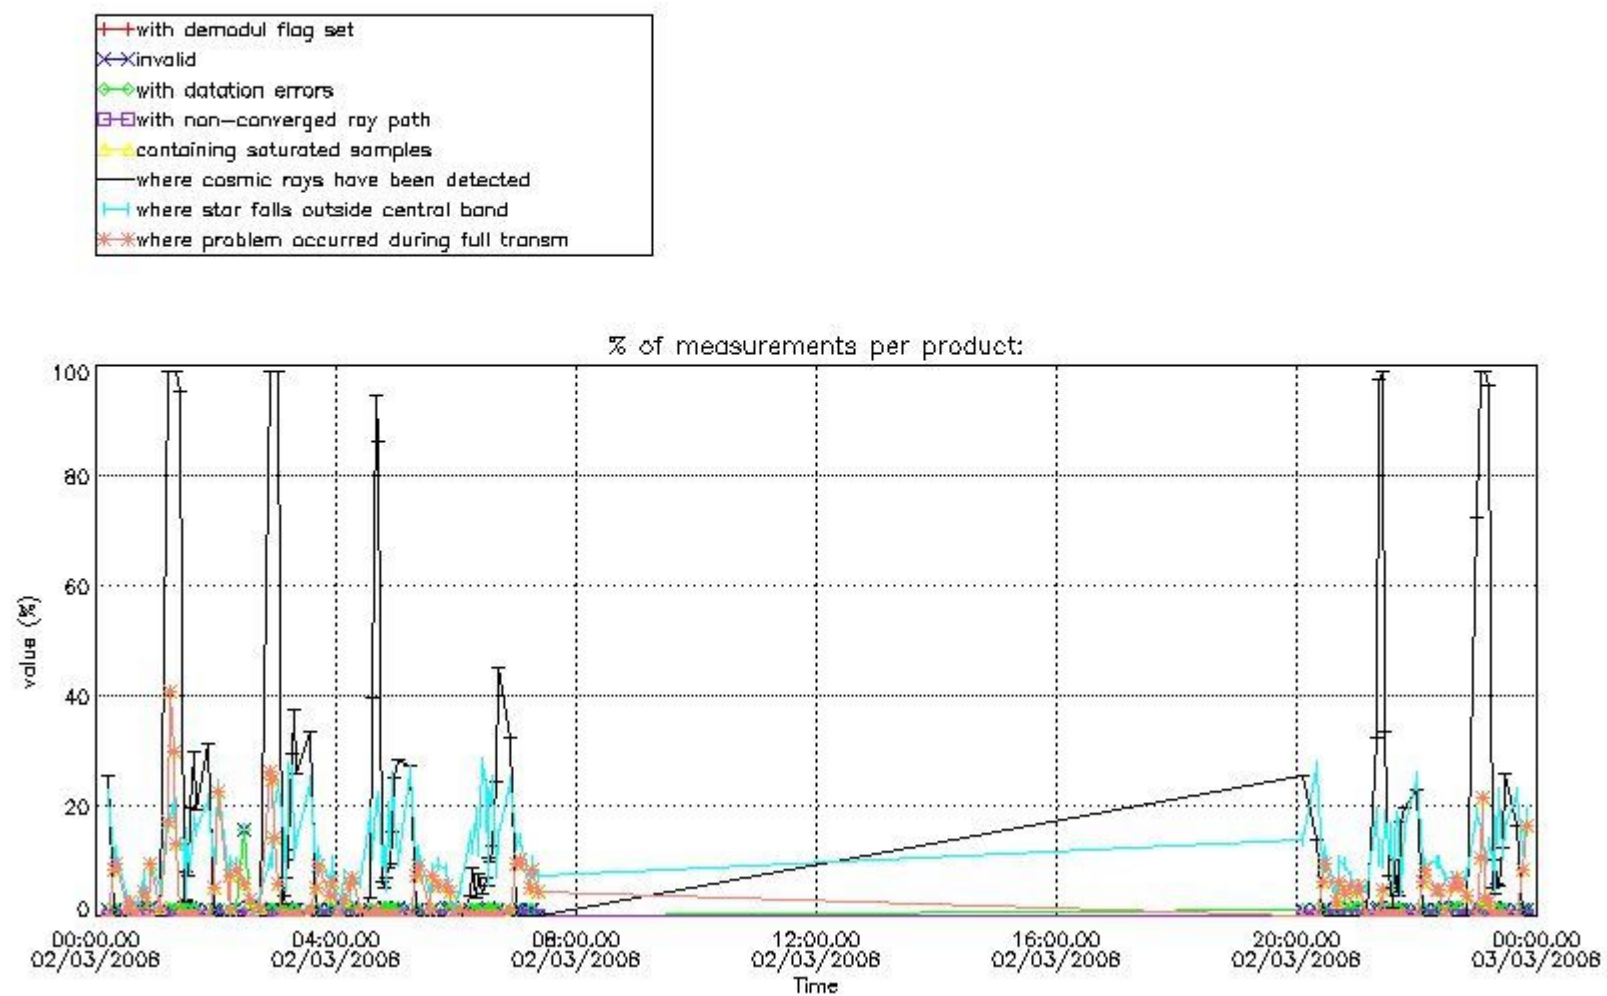

At least one measurement with demodulation flag set:	19.0141 %
Reference spectrum computed from DB:	0.00000 %
Reference spectrum with small number of measurements:	0.00000 %
SATU data not used:	0.00000 %

5.2 Plot quality information per product (time dependant)

5.3 Plot quality information per product (world map)