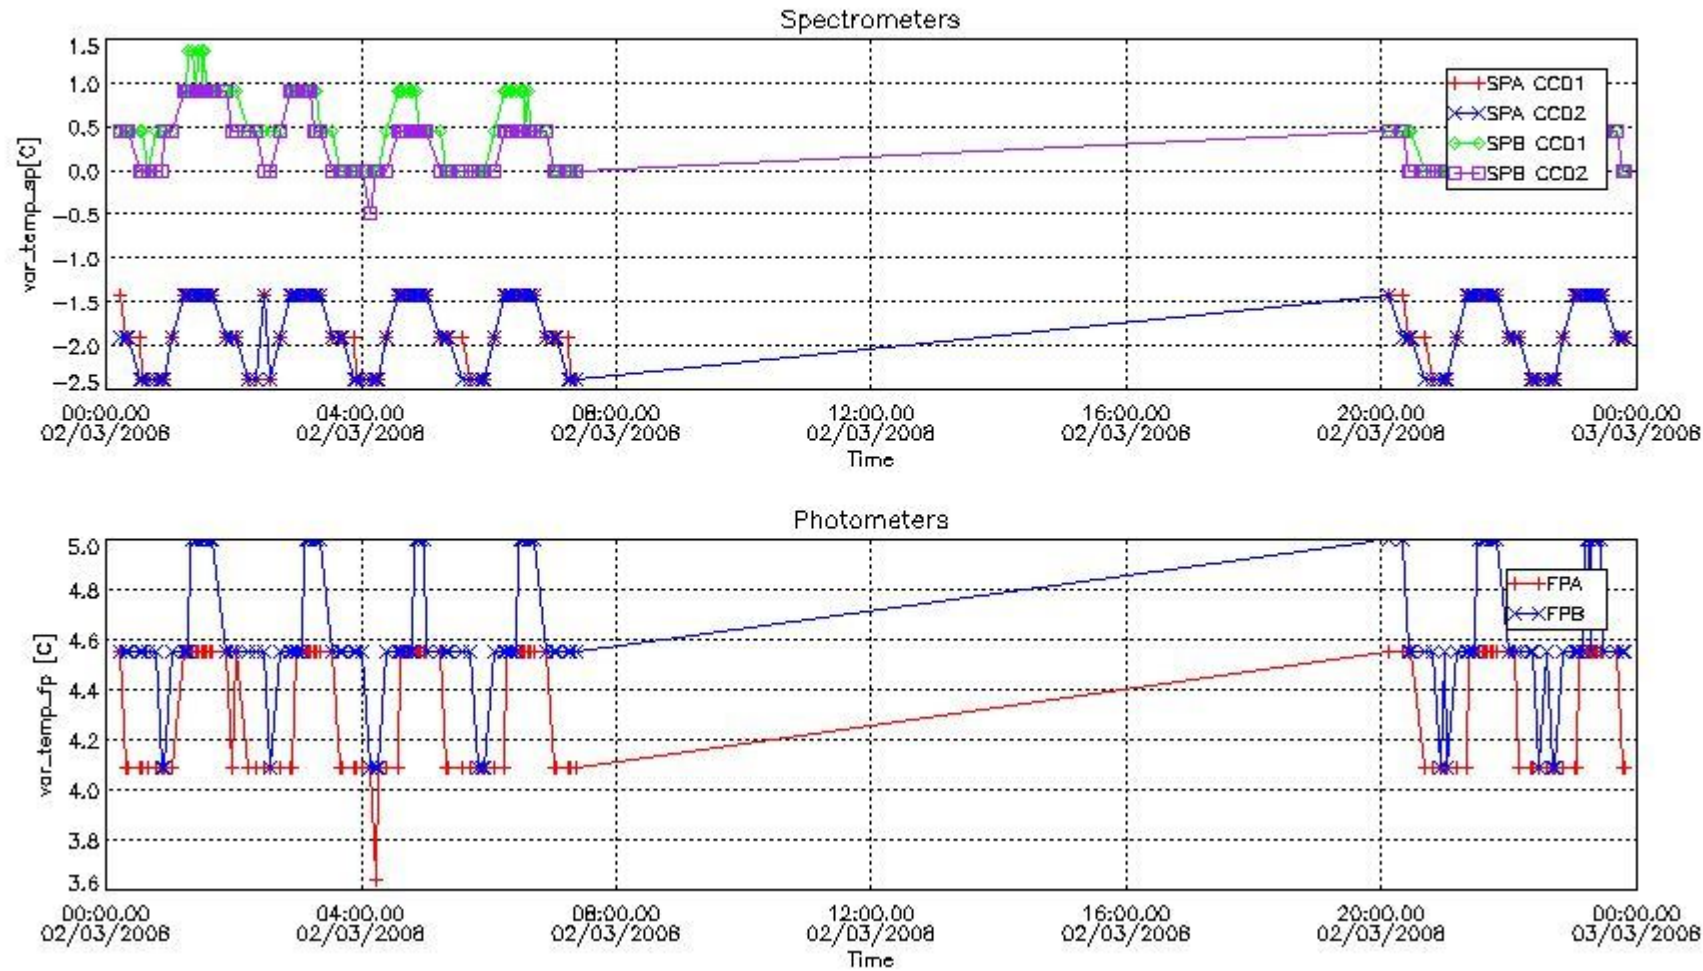

4. Overview of dark signal processing per product

The Dark Charge (DC) is a temperature-dependant signal added to the useful measurements and it is therefore subtracted from them during the processing. There are two phenomena that produce a continuous increase of the DC: the "hot pixels" (a pixel is "hot" when its DC exceeds by a significant amount its value measured on ground at the same temperature) and the "Random Telegraphic Signal" (abrupt change positive or negative of the CCD pixel signal, random in time, affecting only the DC part of the signal and not the photon generated signal).

In this section a list of products that did not use the Dark Sky Area (DSA) observation for the DC computation is given. It is also provided the mean DC plot per product for dark limb products with no error flag set.

4.1 These products did not use the DSA observation for DC computation:

Product name	DC information
GOM_TRA_1PNPDE20080302_200659_000000402066_00286_31402_4123.N1	DC map used
GOM_TRA_1PNPDE20080302_201927_000000472066_00286_31402_4124.N1	DC map used
GOM_TRA_1PNPDE20080302_202530_000000402066_00286_31402_4125.N1	DC map used
GOM_TRA_1PNPDE20080302_202803_000000432066_00286_31402_4126.N1	DC map used
GOM_TRA_1PNPDE20080302_203939_000000402066_00286_31402_4127.N1	DC map used
GOM_TRA_1PNPDE20080302_204100_000000412066_00286_31402_4128.N1	DC map used
GOM_TRA_1PNPDE20080302_204724_000000372066_00286_31402_4129.N1	DC map used
GOM_TRA_1PNPDE20080302_205457_000000362066_00286_31402_4130.N1	DC map used
GOM_TRA_1PNPDE20080302_210003_000000352066_00286_31402_4131.N1	DC map used
GOM_TRA_1PNPDE20080302_210137_000000362066_00286_31402_4132.N1	DC map used
GOM_TRA_1PNPDE20080302_211018_000000392066_00286_31402_4133.N1	DC map used

4.2 Plot of mean dark charges per product: only products in DARK limb conditions without errors are used