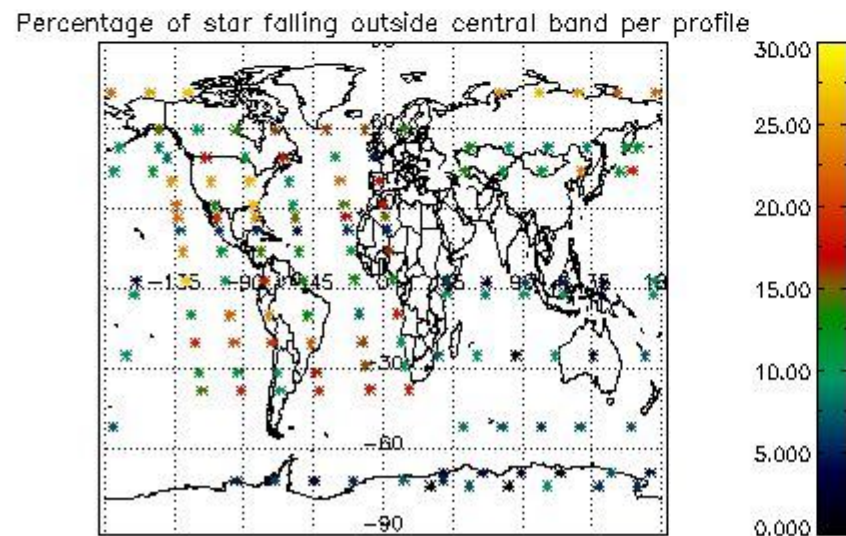

6. Statistics and plot of tangent altitude of the last measurement (DARK & BRIGHT products without errors)

6.1 Statistics on tangent altitude lost:

Statistics	DARK	BRIGHT	TWILIGHT
Mean:	15.163	20.386	NaN
St. deviation:	3.7817	3.3369	NaN
Maximum:	22.201	30.029	NaN
Minimum:	7.6593	9.8406	NaN
Number of data:	66.000	61.000	NaN

6.2 Plot for DARK limb products