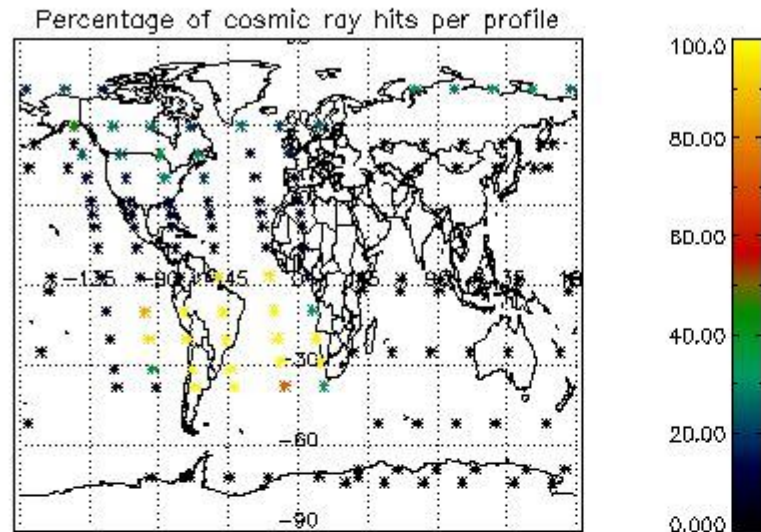

6. Statistics and plot of tangent altitude of the last measurement (DARK & BRIGHT products without errors)

6.1 Statistics on tangent altitude lost:

Statistics	DARK	BRIGHT	TWILIGHT
Mean:	15.163	20.386	NaN
St. deviation:	3.7817	3.3369	NaN
Maximum:	22.201	30.029	NaN
Minimum:	7.6593	9.8406	NaN
Number of data:	66.000	61.000	NaN

6.2 Plot for DARK limb products