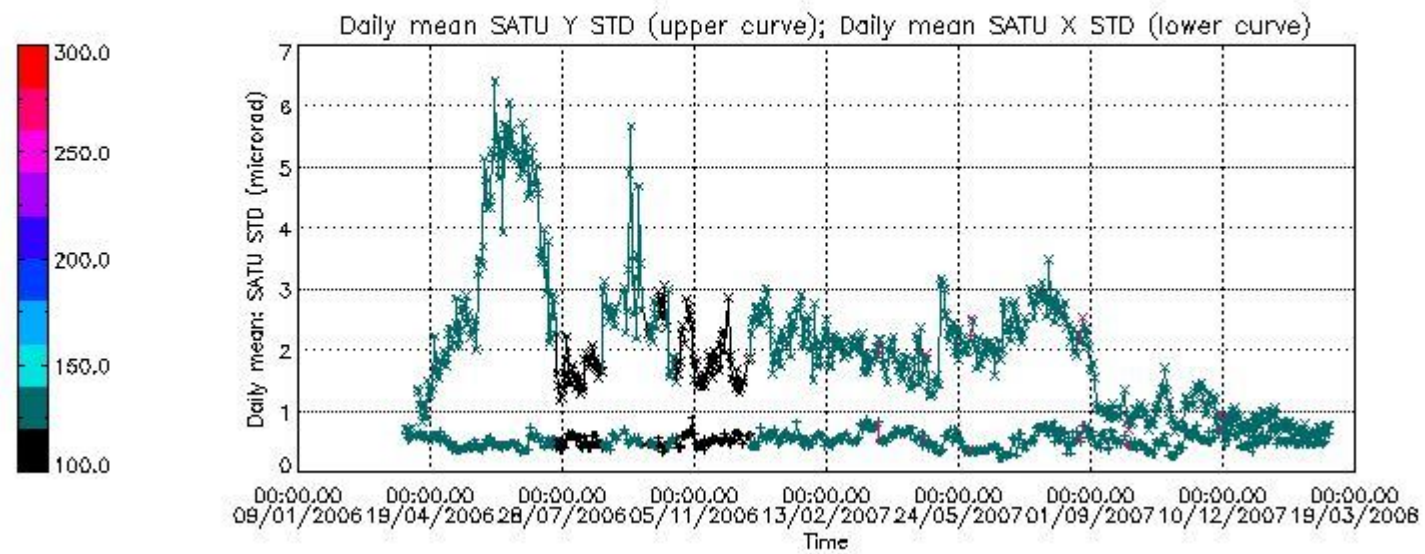

Number of data:	22150.	22150.	14000.	14000.

7.2.2 Trend of daily SATU NEA St. deviation since 1st April 2006 (dark limb)

The long term trend of the SATU 'X' and 'Y' standard deviations should be constant during the whole mission.

The colorbar represents the start tangent altitude (km) of the occultations.

Upper curve: STD of SATU Y axis

Lower curve: STD of SATU X axis

8. Auxiliary Data Files used for the production reported in section 2.4

The number reported in the third column indicates since which file (see list in section 2.4) the corresponding auxiliary file has been used. The fourth column is the date of those product files.

Type	Auxiliary Filename	Used since product	Used since product date
INST_PHYS_CHARACTERISTICS	GOM_INS_AXNIEC20050627_150713_20030716_120000_20100101_000000	1	28-FEB-2008 00:06:25
CALIBRATION_DATABASE	GOM_CAL_AXVIEC20080222_094723_20080220_000000_20100101_000000	1	28-FEB-2008 00:06:25
LEVEL-1B_PROC_CONFIG	GOM_PR1_AXNIEC20050627_151042_20020301_000000_20100101_000000	1	28-FEB-2008 00:06:25
STAR_CATALOGUE	GOM_CAT_AXVIEC20020121_161009_20020101_000000_20200101_000000	1	28-FEB-2008 00:06:25
STELLAR_SPECTRA_DATABANK	GOM_STS_AXNIEC20040308_103538_20020101_160000_20100101_000000	1	28-FEB-2008 00:06:25
ECMWF_FILE	AUX_ECF_AXNECM20080227_073111_20080227_210000_20080228_090000	1	28-FEB-2008 00:06:25
ECMWF_FILE	AUX_ECF_AXNECM20080227_190111_20080228_030000_20080228_150000	48	28-FEB-2008 04:03:06
OPTIONAL_ECMWF_FILE	MISSING	1	28-FEB-2008 00:06:25
ORBIT_DATA_FILE	DOR_NAV_OPNPDE20080227_214243_000057382066_00229_31345_5234.N1	1	28-FEB-2008 00:06:25
ORBIT_DATA_FILE	DOR_NAV_OPNPDE20080227_232340_000057382066_00230_31346_5235.N1	9	28-FEB-2008 01:06:48
ORBIT_DATA_FILE	DOR_NAV_OPNPDE20080228_010437_000041442066_00231_31347_5236.N1	26	28-FEB-2008 02:22:29
ORBIT_DATA_FILE	DOR_NAV_OPNPDE20080228_021900_000054192066_00232_31348_5237.N1	48	28-FEB-2008 04:03:06