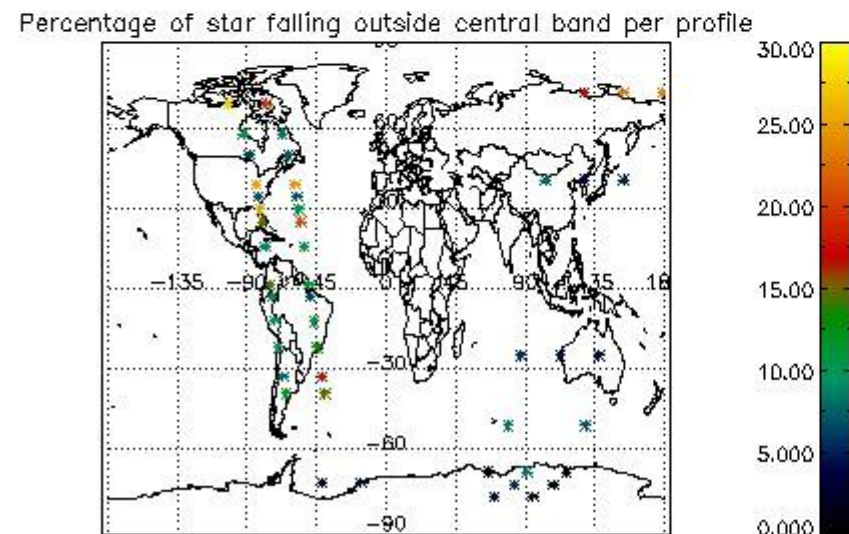

6. Statistics and plot of tangent altitude of the last measurement (DARK & BRIGHT products without errors)

6.1 Statistics on tangent altitude lost:

Statistics	DARK	BRIGHT	TWILIGHT
Mean:	16.543	22.482	NaN
St. deviation:	3.7738	2.1618	NaN
Maximum:	21.966	26.273	NaN
Minimum:	8.5533	18.955	NaN
Number of data:	24.000	17.000	NaN

6.2 Plot for DARK limb products