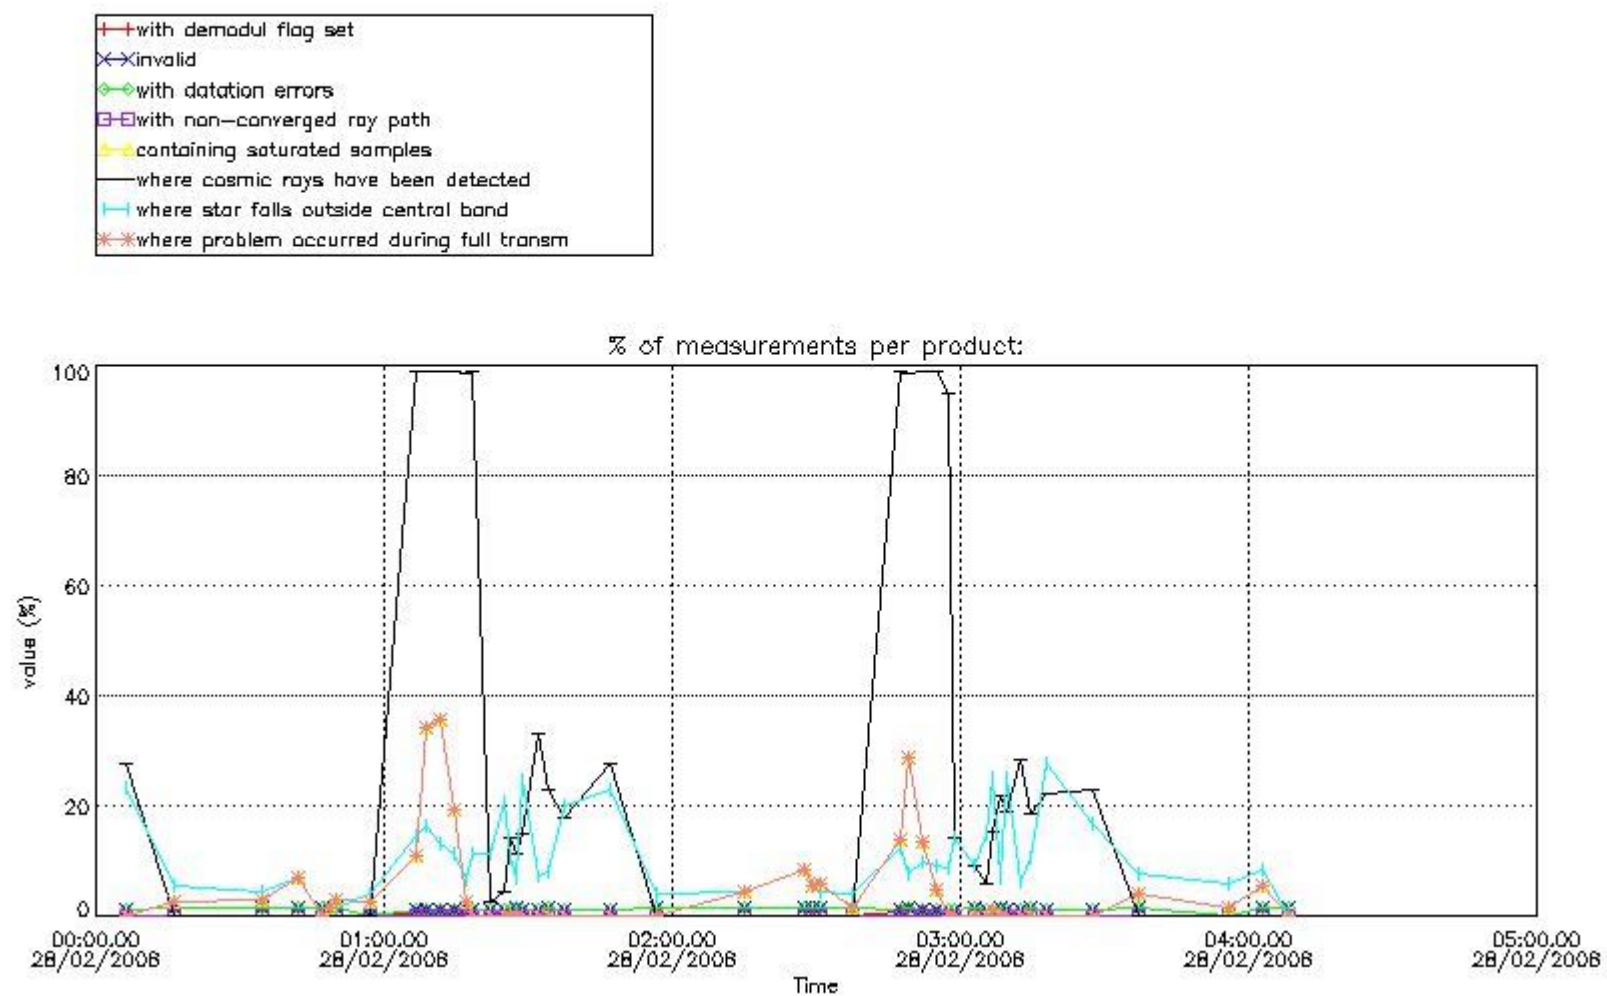

At least one measurement with demodulation flag set:	22.9167 %
Reference spectrum computed from DB:	0.00000 %
Reference spectrum with small number of measurements:	0.00000 %
SATU data not used:	0.00000 %

5.2 Plot quality information per product (time dependant)

5.3 Plot quality information per product (world map)