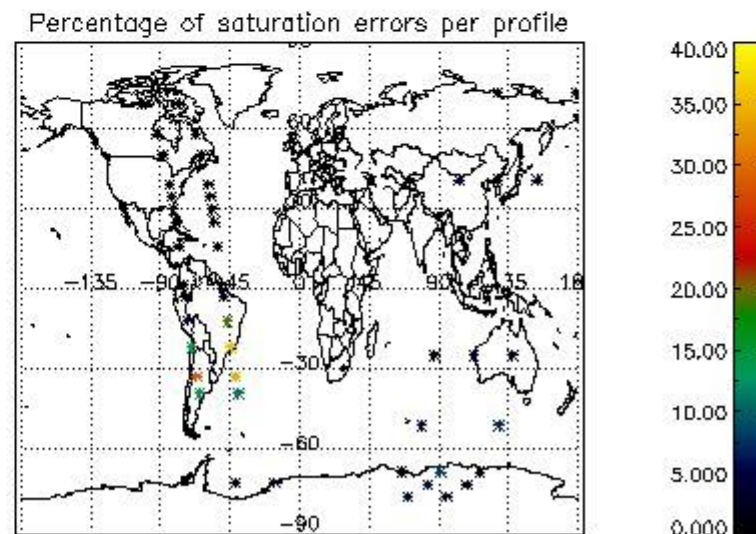

6. Statistics and plot of tangent altitude of the last measurement (DARK & BRIGHT products without errors)

6.1 Statistics on tangent altitude lost:

Statistics	DARK	BRIGHT	TWILIGHT
Mean:	16.543	22.482	NaN
St. deviation:	3.7738	2.1618	NaN
Maximum:	21.966	26.273	NaN
Minimum:	8.5533	18.955	NaN
Number of data:	24.000	17.000	NaN

6.2 Plot for DARK limb products