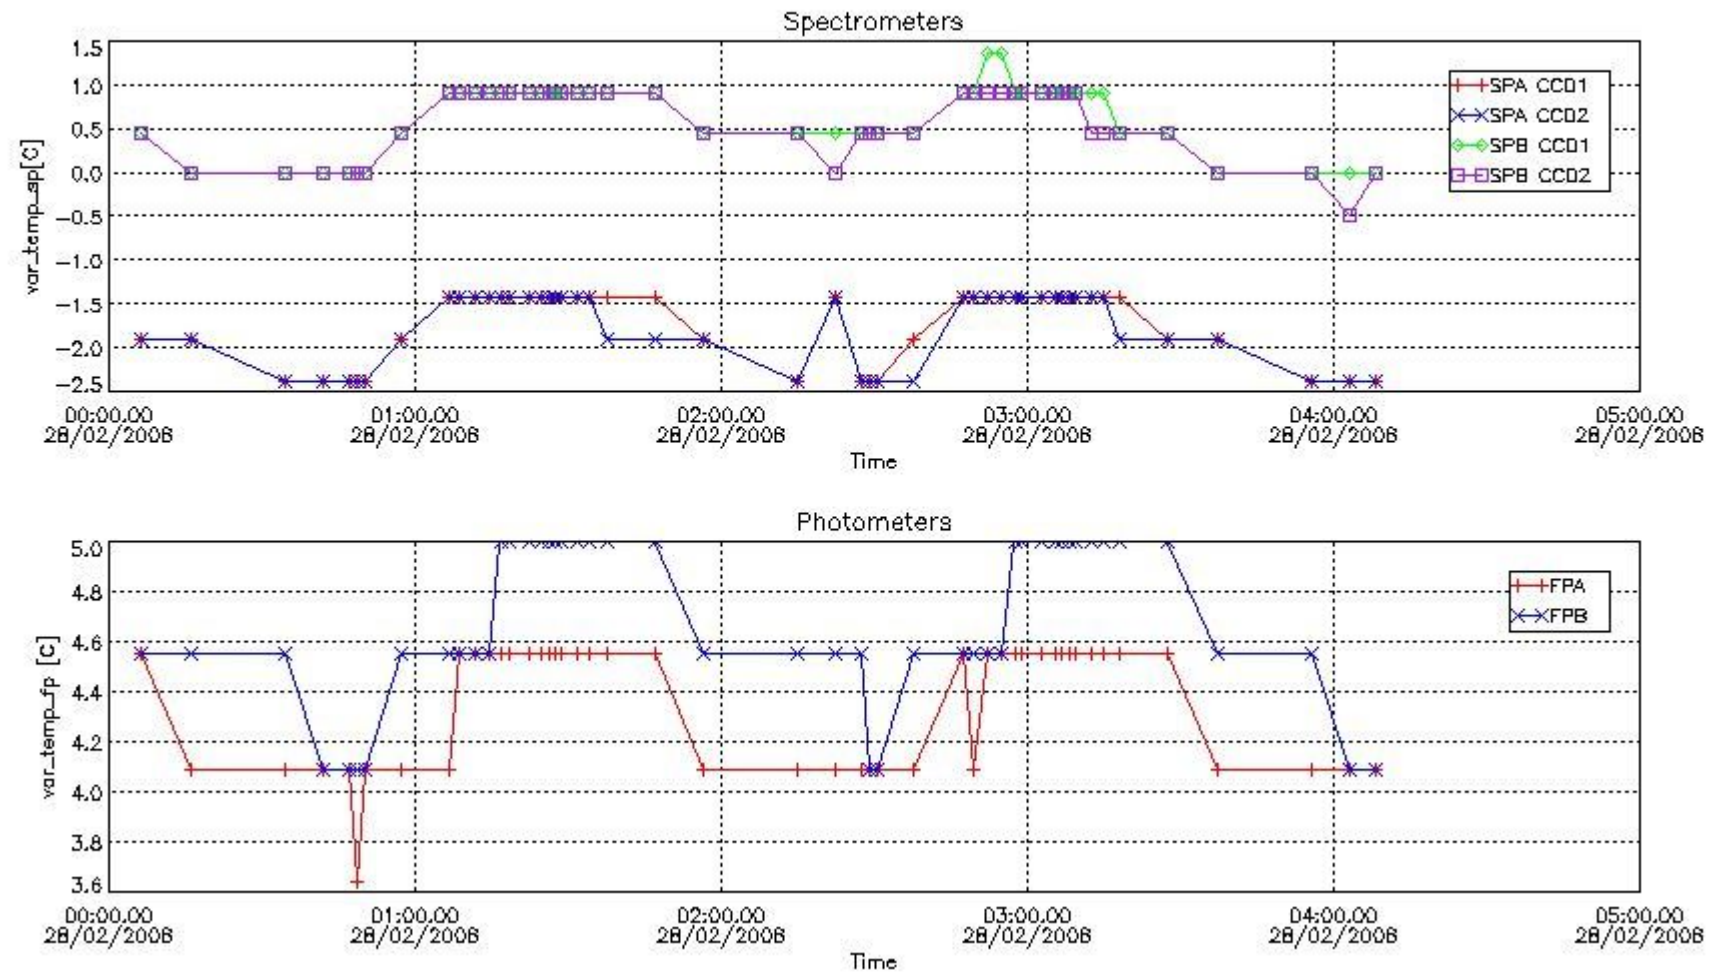

4. Overview of dark signal processing per product

The Dark Charge (DC) is a temperature-dependant signal added to the useful measurements and it is therefore subtracted from them during the processing. There are two phenomena that produce a continuous increase of the DC: the "hot pixels" (a pixel is "hot" when its DC exceeds by a significant amount its value measured on ground at the same temperature) and the "Random Telegraphic Signal" (abrupt change positive or negative of the CCD pixel signal, random in time, affecting only the DC part of the signal and not the photon generated signal).

In this section a list of products that did not use the Dark Sky Area (DSA) observation for the DC computation is given. It is also provided the mean DC plot per product for dark limb products with no error flag set.

4.1 All products used the DSA observation for the DC computation

4.2 Plot of mean dark charges per product: only products in DARK limb conditions without errors are used