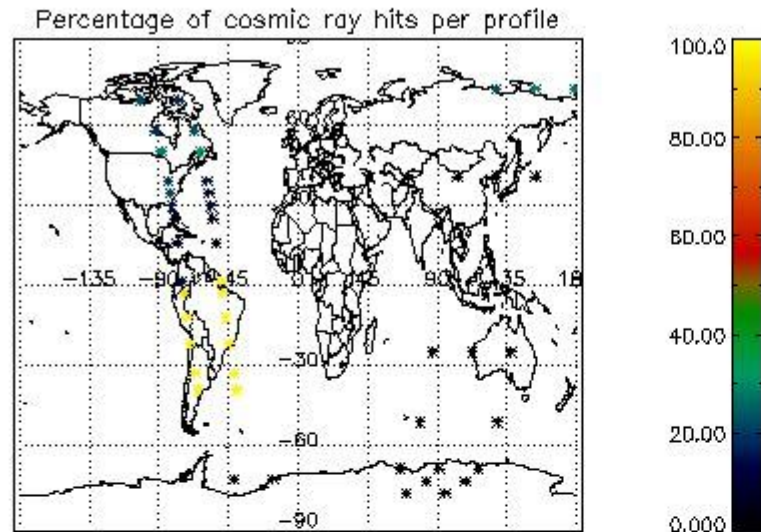

6. Statistics and plot of tangent altitude of the last measurement (DARK & BRIGHT products without errors)

6.1 Statistics on tangent altitude lost:

Statistics	DARK	BRIGHT	TWILIGHT
Mean:	16.543	22.482	NaN
St. deviation:	3.7738	2.1618	NaN
Maximum:	21.966	26.273	NaN
Minimum:	8.5533	18.955	NaN
Number of data:	24.000	17.000	NaN

6.2 Plot for DARK limb products