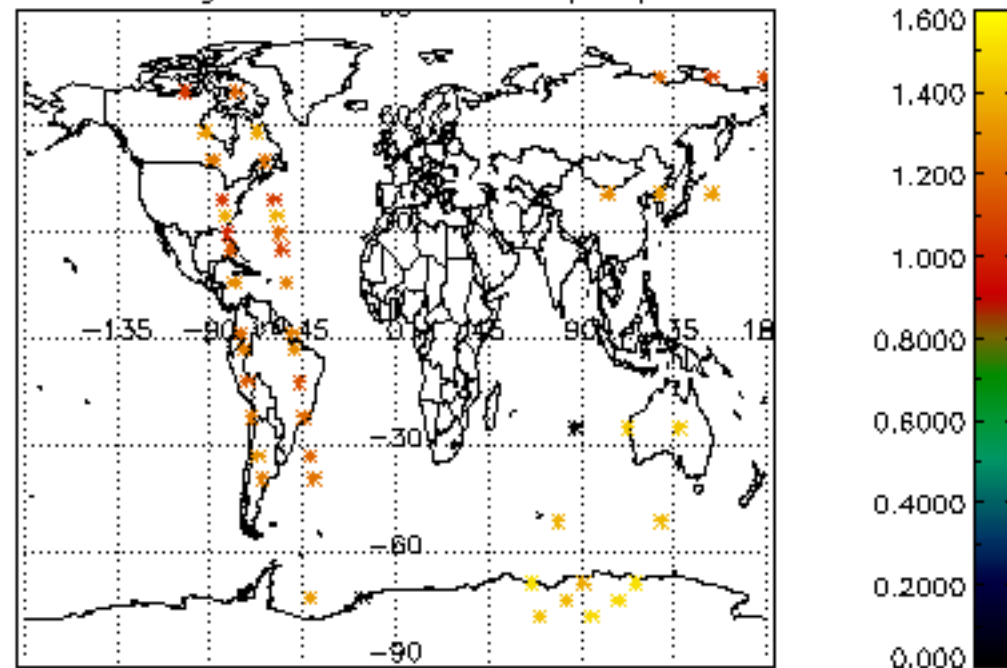

Percentage of datation errors per profile