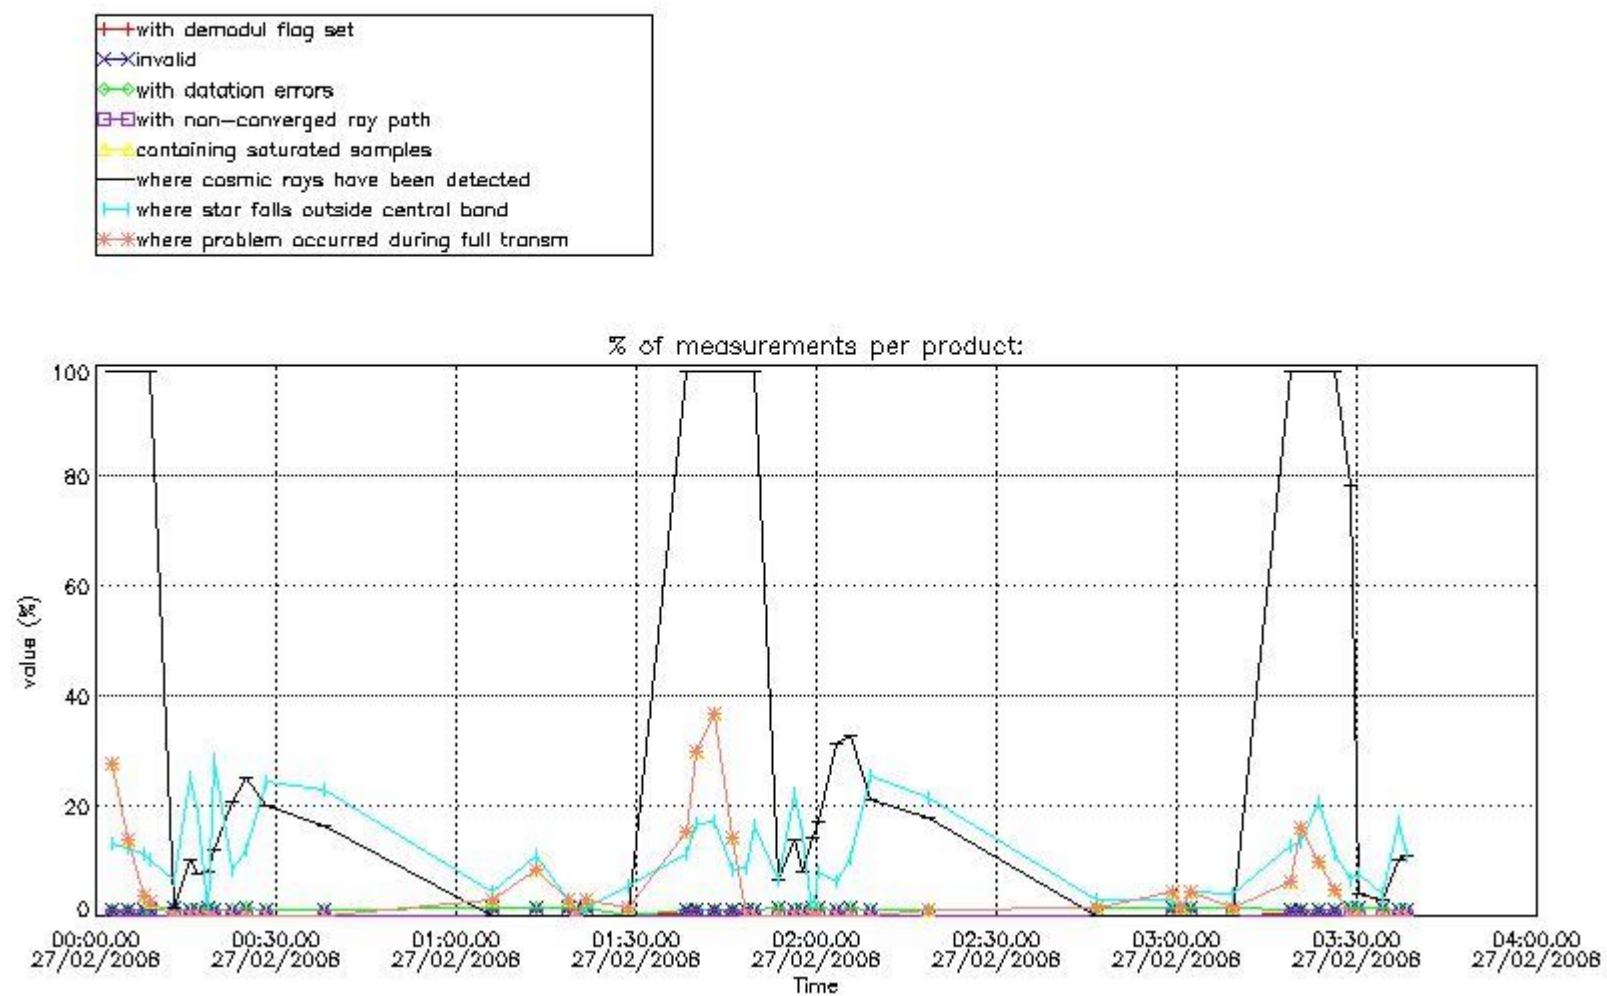

At least one measurement with demodulation flag set:	35.4167 %
Reference spectrum computed from DB:	0.00000 %
Reference spectrum with small number of measurements:	0.00000 %
SATU data not used:	0.00000 %

5.2 Plot quality information per product (time dependant)

5.3 Plot quality information per product (world map)