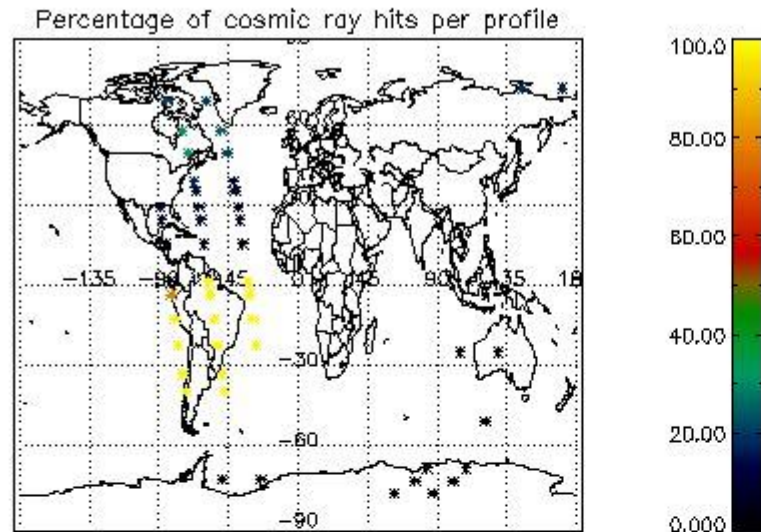

6. Statistics and plot of tangent altitude of the last measurement (DARK & BRIGHT products without errors)

6.1 Statistics on tangent altitude lost:

Statistics	DARK	BRIGHT	TWILIGHT
Mean:	18.485	23.256	NaN
St. deviation:	8.2846	1.8344	NaN
Maximum:	47.595	26.199	NaN
Minimum:	7.1221	19.398	NaN
Number of data:	31.000	11.000	NaN

6.2 Plot for DARK limb products