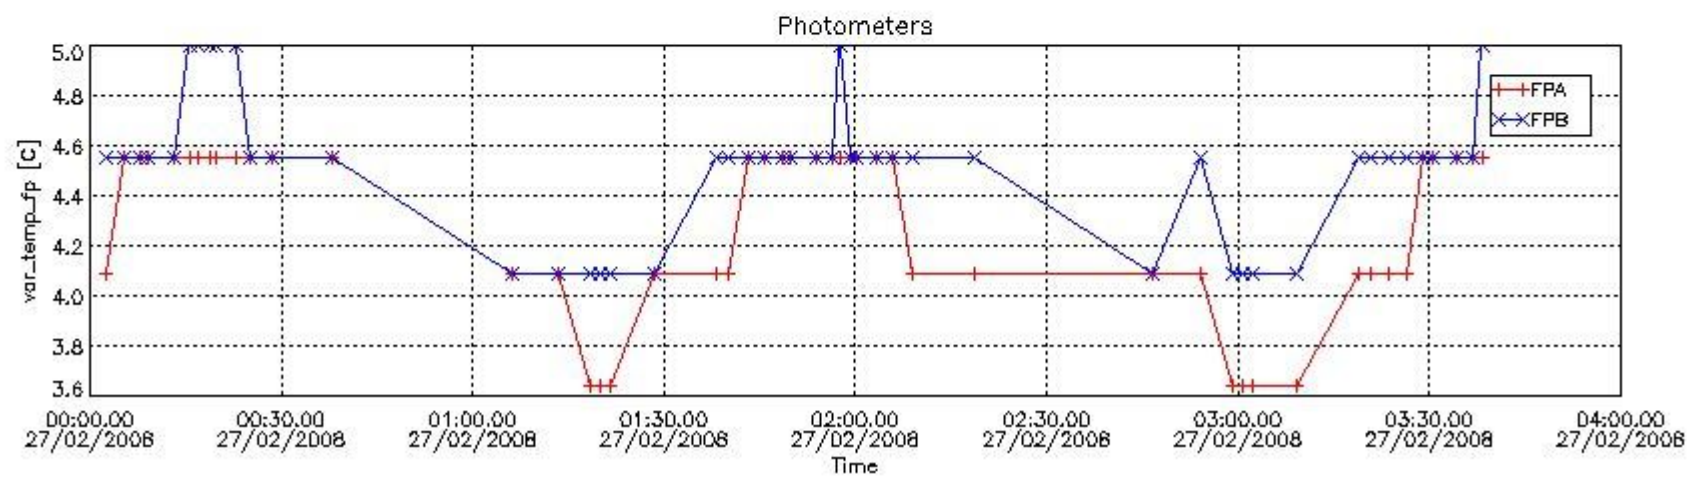

4. Overview of dark signal processing per product

The Dark Charge (DC) is a temperature-dependant signal added to the useful measurements and it is therefore subtracted from them during the processing. There are two phenomena that produce a continuous increase of the DC: the "hot pixels" (a pixel is "hot" when its DC exceeds by a significant amount its value measured on ground at the same temperature) and the "Random Telegraphic Signal" (abrupt change positive or negative of the CCD pixel signal, random in time, affecting only the DC part of the signal and not the photon generated signal).

In this section a list of products that did not use the Dark Sky Area (DSA) observation for the DC computation is given. It is also provided the mean DC plot per product for dark limb products with no error flag set.

4.1 All products used the DSA observation for the DC computation

4.2 Plot of mean dark charges per product: only products in DARK limb conditions without errors are used