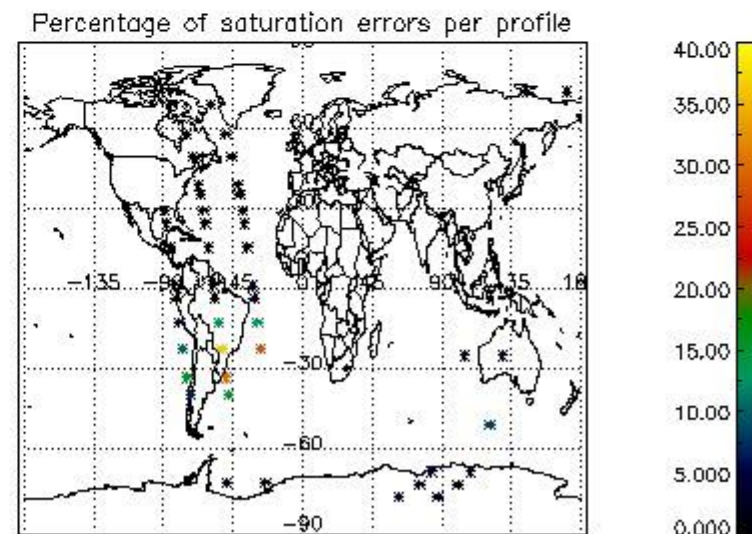

6. Statistics and plot of tangent altitude of the last measurement (DARK & BRIGHT products without errors)

6.1 Statistics on tangent altitude lost:

Statistics	DARK	BRIGHT	TWILIGHT
Mean:	18.485	23.256	NaN
St. deviation:	8.2846	1.8344	NaN
Maximum:	47.595	26.199	NaN
Minimum:	7.1221	19.398	NaN
Number of data:	31.000	11.000	NaN

6.2 Plot for DARK limb products