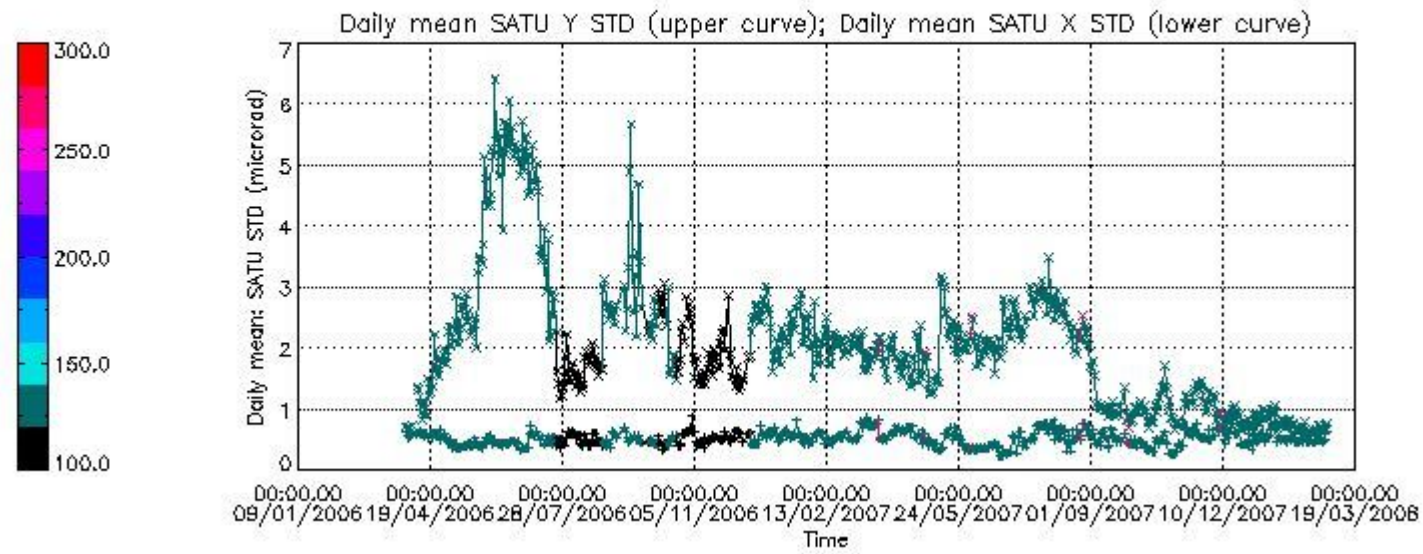

Number of data:	28800.	28800.	9000.0	9000.0

7.2.2 Trend of daily SATU NEA St. deviation since 1st April 2006 (dark limb)

The long term trend of the SATU 'X' and 'Y' standard deviations should be constant during the whole mission.

The colorbar represents the start tangent altitude (km) of the occultations.

Upper curve: STD of SATU Y axis

Lower curve: STD of SATU X axis

8. Auxiliary Data Files used for the production reported in section 2.4

The number reported in the third column indicates since which file (see list in section 2.4) the corresponding auxiliary file has been used. The fourth column is the date of those product files.

Type	Auxiliary Filename	Used since product	Used since product date
INST_PHYS_CHARACTERISTICS	GOM_INS_AXNIEC20050627_150713_20030716_120000_20100101_000000	1	27-FEB-2008 00:02:32
CALIBRATION_DATABASE	GOM_CAL_AXVIEC20080222_094723_20080220_000000_20100101_000000	1	27-FEB-2008 00:02:32
LEVEL-1B_PROC_CONFIG	GOM_PR1_AXNIEC20050627_151042_20020301_000000_20100101_000000	1	27-FEB-2008 00:02:32
STAR_CATALOGUE	GOM_CAT_AXVIEC20020121_161009_20020101_000000_20200101_000000	1	27-FEB-2008 00:02:32
STELLAR_SPECTRA_DATABANK	GOM_STS_AXNIEC20040308_103538_20020101_160000_20100101_000000	1	27-FEB-2008 00:02:32
ECMWF_FILE	AUX_ECF_AXNECM20080226_073111_20080226_210000_20080227_090000	1	27-FEB-2008 00:02:32
OPTIONAL_ECMWF_FILE	MISSING	1	27-FEB-2008 00:02:32
ORBIT_DATA_FILE	DOR_NAV_OPNPDE20080226_220924_000060572066_00215_31331_5228.N1	1	27-FEB-2008 00:02:32
ORBIT_DATA_FILE	DOR_NAV_OPNPDE20080226_235021_000057382066_00216_31332_5229.N1	20	27-FEB-2008 01:38:19
ORBIT_DATA_FILE	DOR_NAV_OPNPDE20080227_013118_000044632066_00217_31333_5230.N1	36	27-FEB-2008 02:54:04