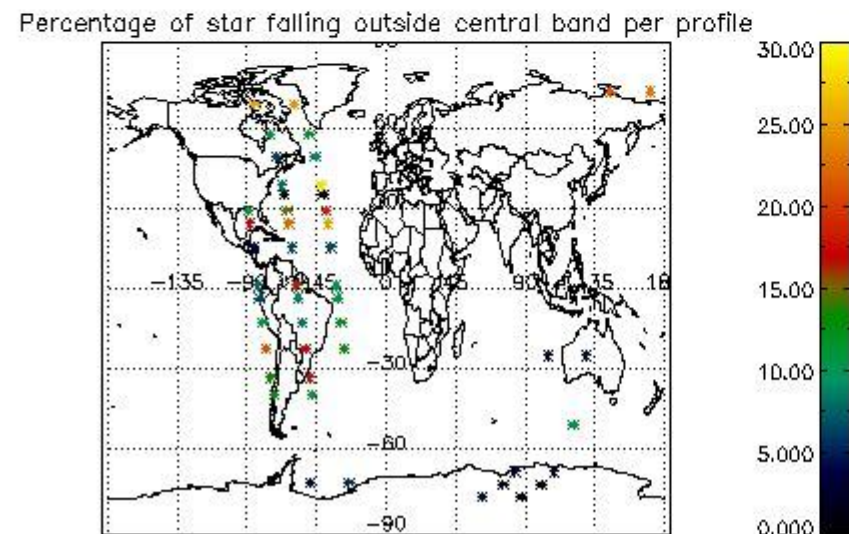

6. Statistics and plot of tangent altitude of the last measurement (DARK & BRIGHT products without errors)

6.1 Statistics on tangent altitude lost:

Statistics	DARK	BRIGHT	TWILIGHT
Mean:	18.485	23.256	NaN
St. deviation:	8.2846	1.8344	NaN
Maximum:	47.595	26.199	NaN
Minimum:	7.1221	19.398	NaN
Number of data:	31.000	11.000	NaN

6.2 Plot for DARK limb products