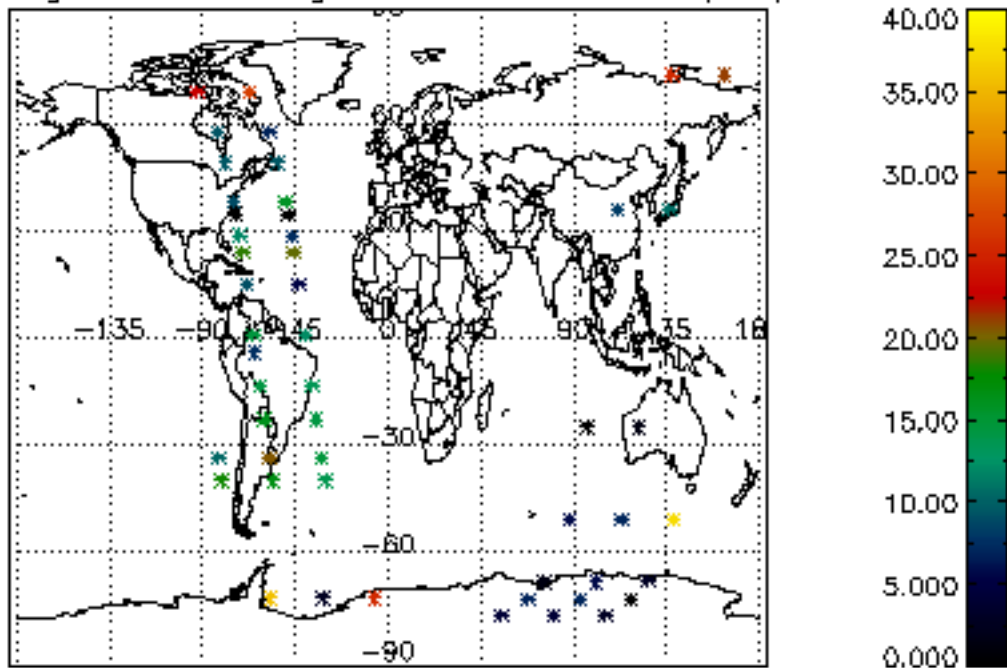

Percentage of star falling outside central band per profile