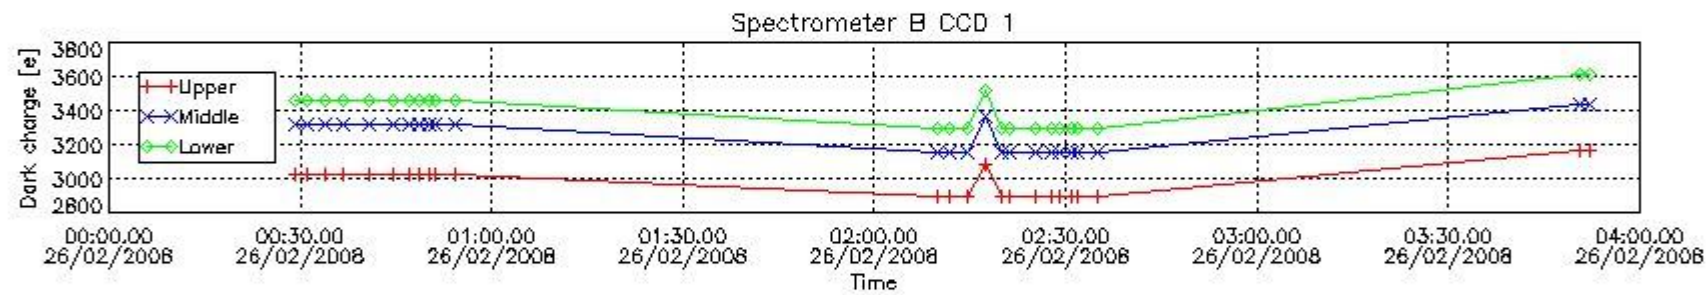

5. Demodulation flag and quality information monitoring

In this section it is presented the modulation information extracted from the pcd (product confidence data) at measurement level and information extracted from the Quality Summary dataset. Only products without errors (error flag in the MPH set to "0") are used.

5.1 Percentage of products during reporting period with: