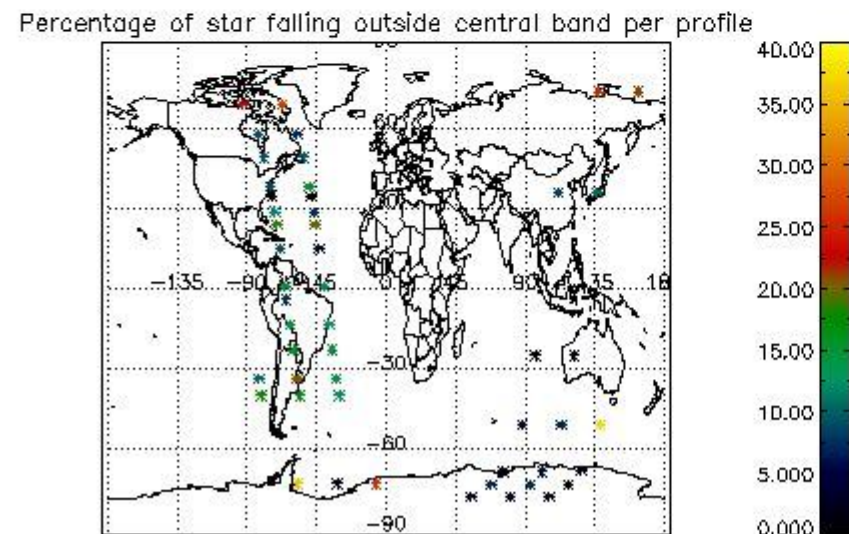

6. Statistics and plot of tangent altitude of the last measurement (DARK & BRIGHT products without errors)

6.1 Statistics on tangent altitude lost:

Statistics	DARK	BRIGHT	TWILIGHT
Mean:	20.254	19.736	NaN
St. deviation:	13.768	6.7753	NaN
Maximum:	65.242	27.409	NaN
Minimum:	11.776	3.3168	NaN
Number of data:	25.000	19.000	NaN

6.2 Plot for DARK limb products