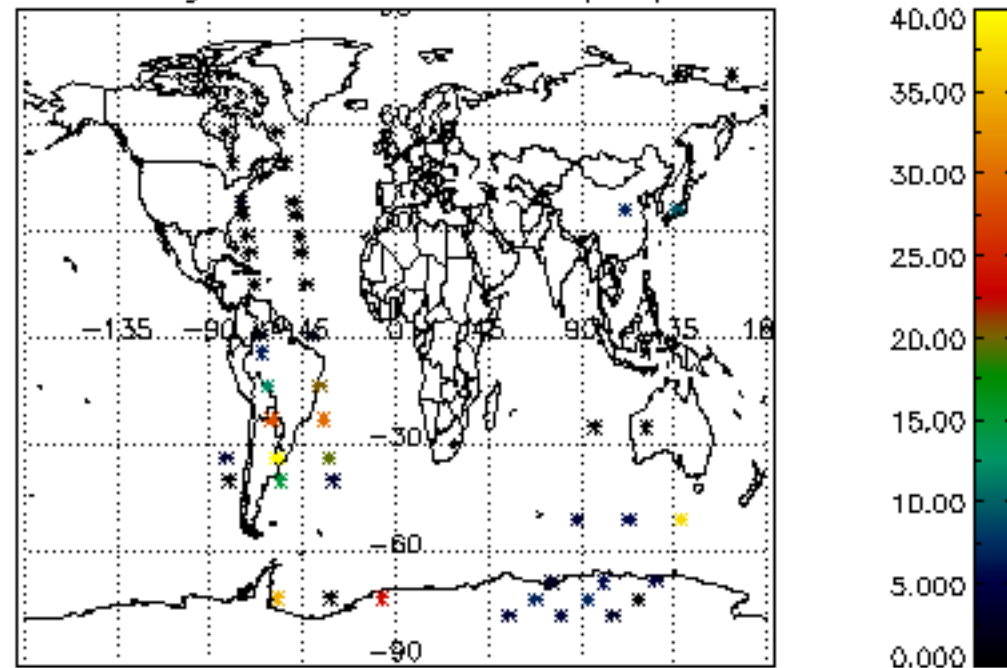

Percentage of cosmic ray hits per profile

Percentage of datation errors per profile

Percentage of star falling outside central band per profile

Percentage of saturation errors per profile

Tangent altitude at which the star is lost