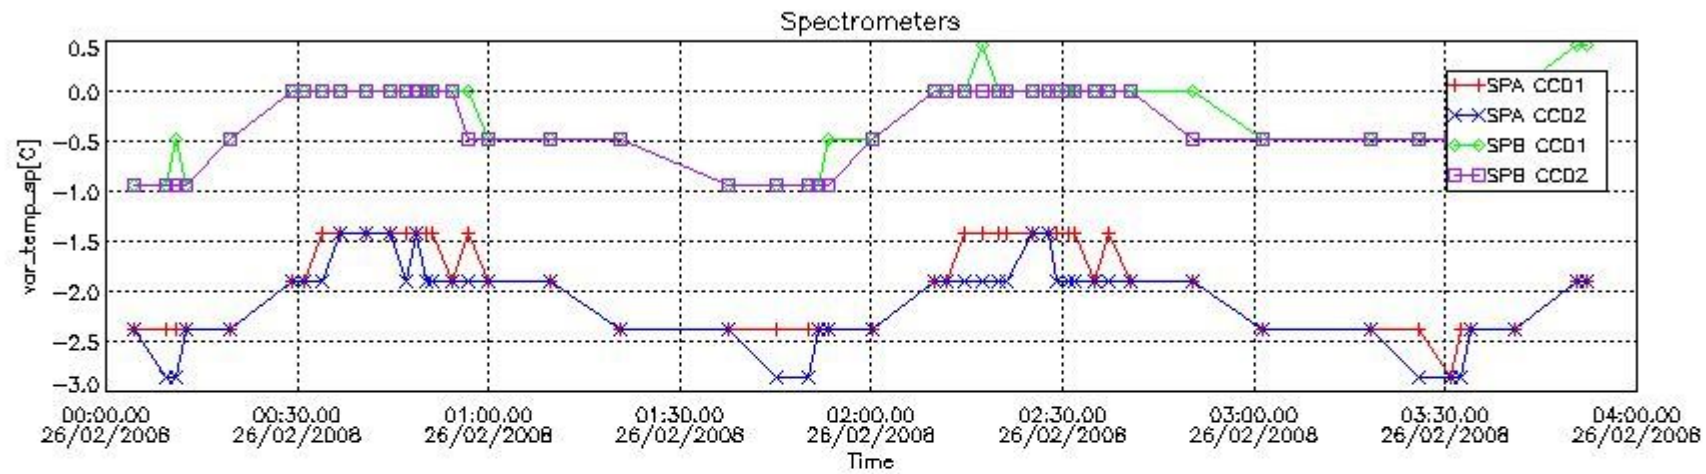

4. Overview of dark signal processing per product

The Dark Charge (DC) is a temperature-dependant signal added to the useful measurements and it is therefore subtracted from them during the processing. There are two phenomena that produce a continuous increase of the DC: the "hot pixels" (a pixel is "hot" when its DC exceeds by a significant amount its value measured on ground at the same temperature) and the "Random Telegraphic Signal" (abrupt change positive or negative of the CCD pixel signal, random in time, affecting only the DC part of the signal and not the photon generated signal).

In this section a list of products that did not use the Dark Sky Area (DSA) observation for the DC computation is given. It is also provided the mean DC plot per product for dark limb products with no error flag set.

4.1 All products used the DSA observation for the DC computation

4.2 Plot of mean dark charges per product: only products in DARK limb conditions without errors are used