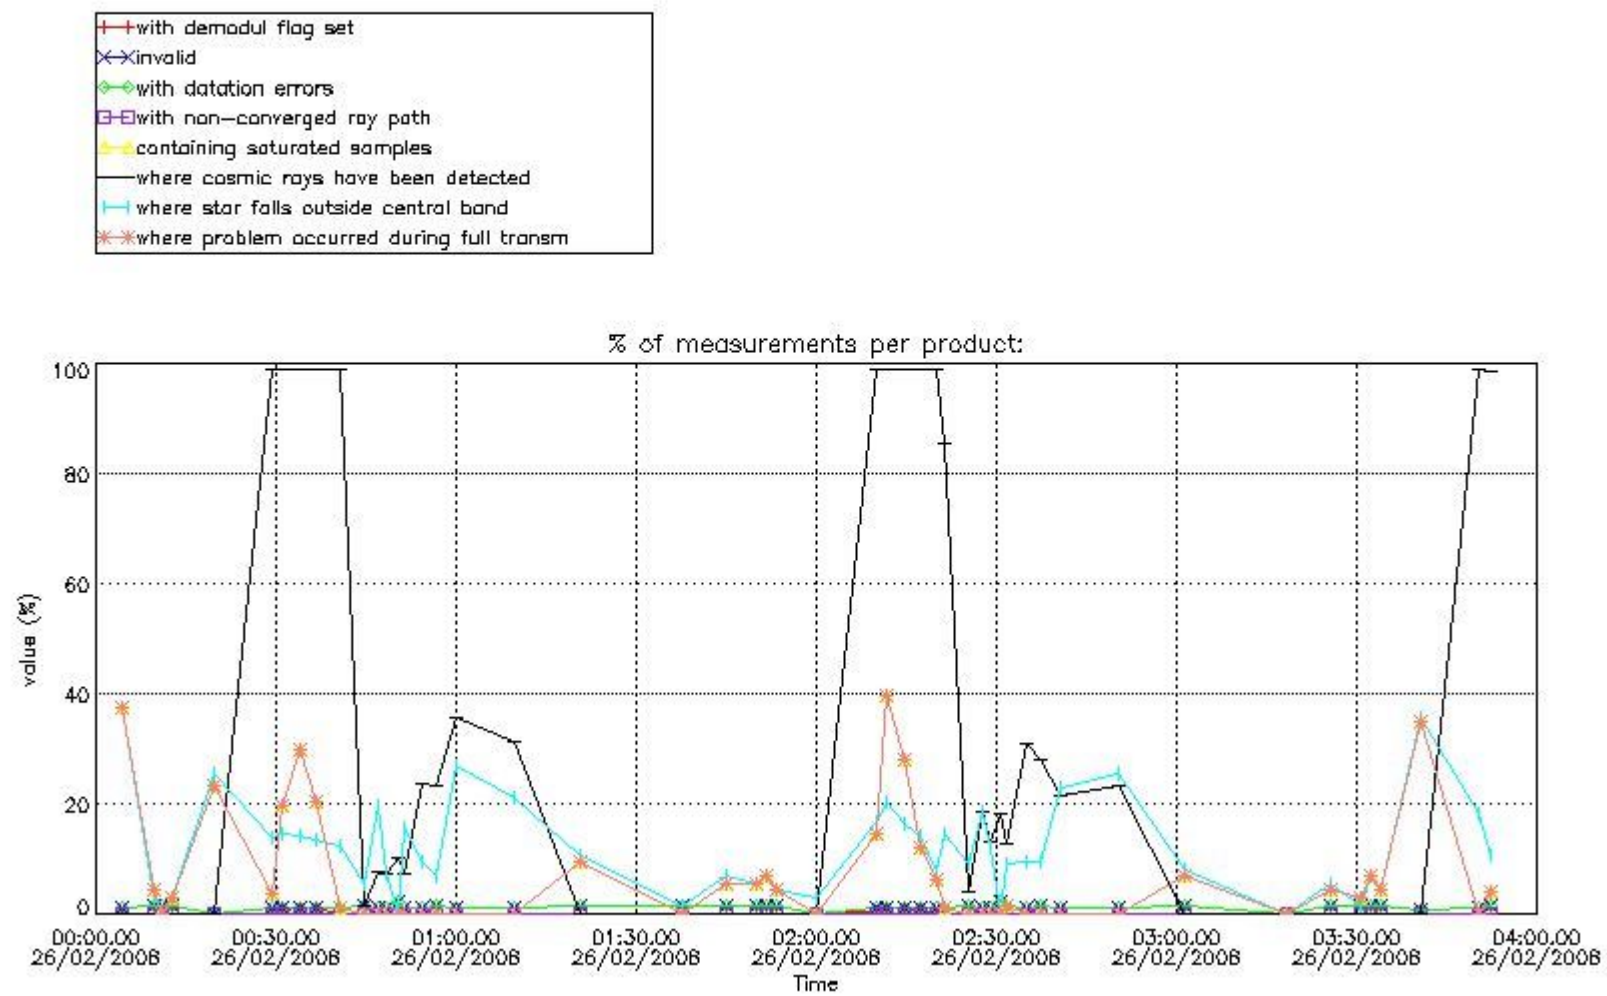

At least one measurement with demodulation flag set:	34.0000 %
Reference spectrum computed from DB:	0.00000 %
Reference spectrum with small number of measurements:	0.00000 %
SATU data not used:	0.00000 %

5.2 Plot quality information per product (time dependant)

5.3 Plot quality information per product (world map)