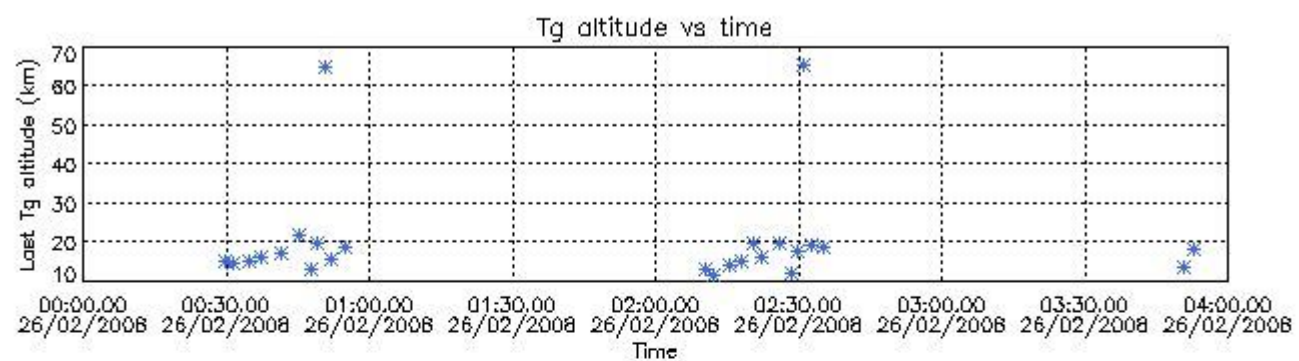

Tangent altitude at which the star is lost

6.3 Plot for BRIGHT limb products