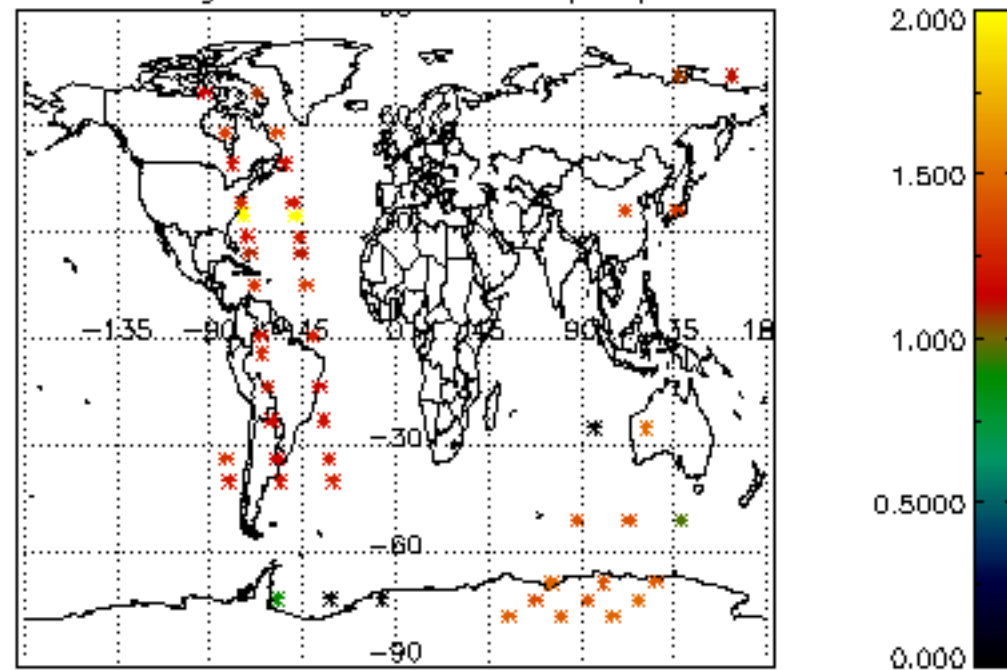

Percentage of datation errors per profile