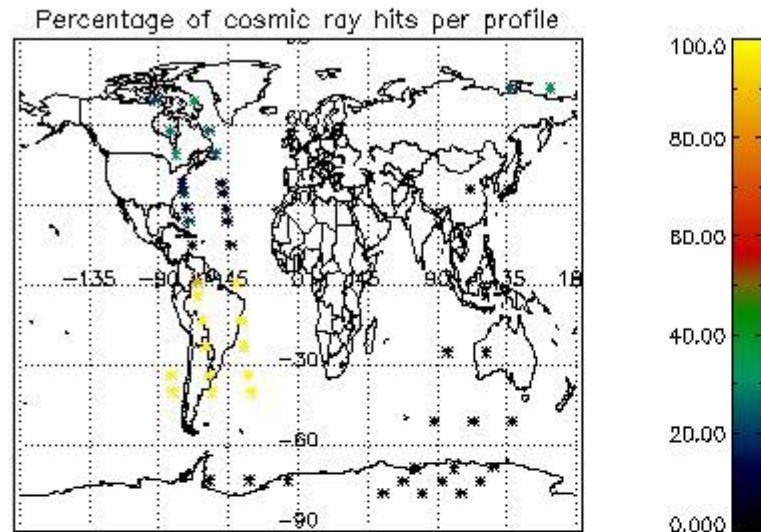

6. Statistics and plot of tangent altitude of the last measurement (DARK & BRIGHT products without errors)

6.1 Statistics on tangent altitude lost:

Statistics	DARK	BRIGHT	TWILIGHT
Mean:	20.254	19.736	NaN
St. deviation:	13.768	6.7753	NaN
Maximum:	65.242	27.409	NaN
Minimum:	11.776	3.3168	NaN
Number of data:	25.000	19.000	NaN

6.2 Plot for DARK limb products