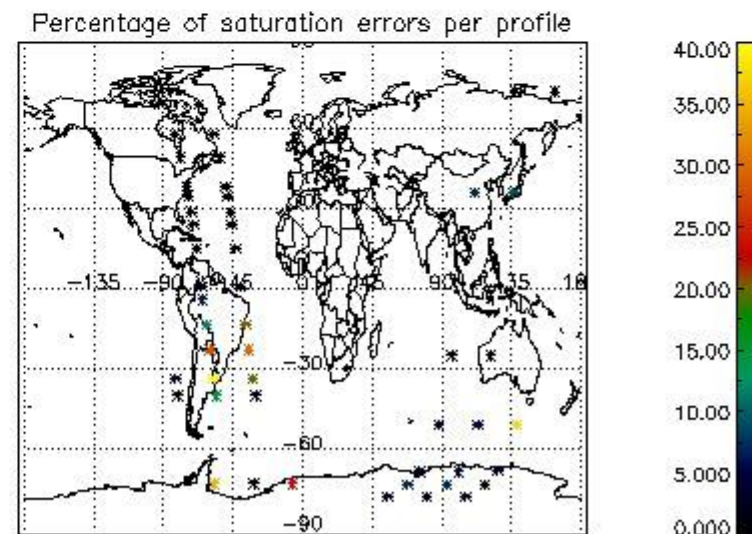

6. Statistics and plot of tangent altitude of the last measurement (DARK & BRIGHT products without errors)

6.1 Statistics on tangent altitude lost:

Statistics	DARK	BRIGHT	TWILIGHT
Mean:	20.254	19.736	NaN
St. deviation:	13.768	6.7753	NaN
Maximum:	65.242	27.409	NaN
Minimum:	11.776	3.3168	NaN
Number of data:	25.000	19.000	NaN

6.2 Plot for DARK limb products