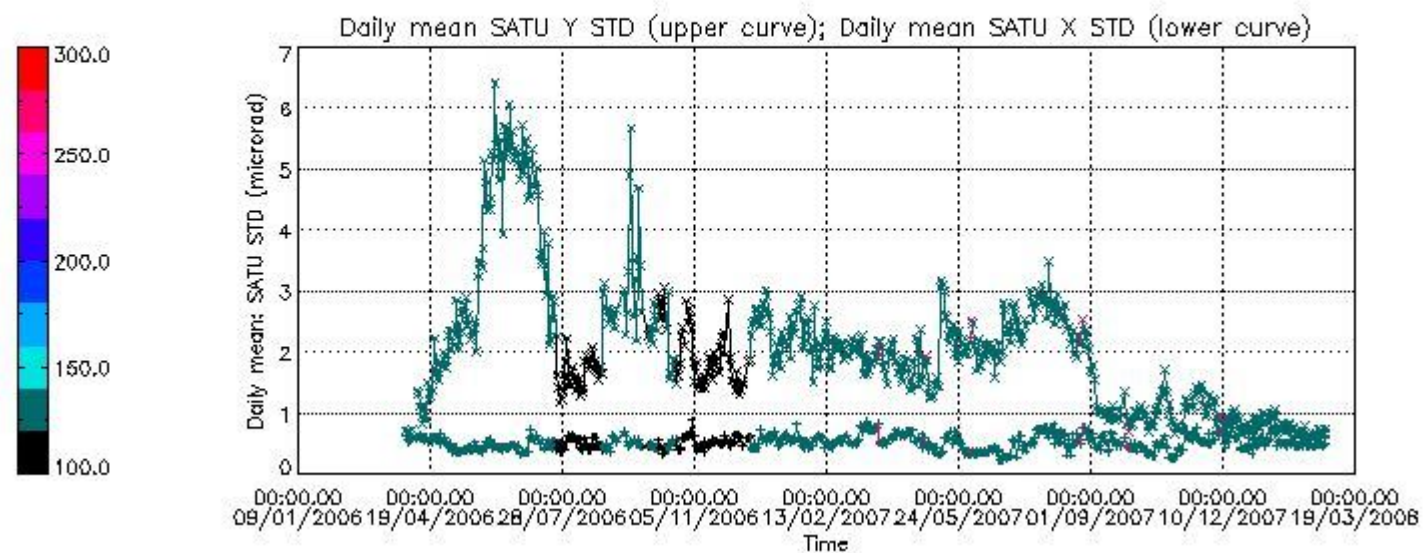

Number of data:	23350.	23350.	15750.	15750.

7.2.2 Trend of daily SATU NEA St. deviation since 1st April 2006 (dark limb)

The long term trend of the SATU 'X' and 'Y' standard deviations should be constant during the whole mission.

The colorbar represents the start tangent altitude (km) of the occultations.

Upper curve: STD of SATU Y axis

Lower curve: STD of SATU X axis

8. Auxiliary Data Files used for the production reported in section 2.4

The number reported in the third column indicates since which file (see list in section 2.4) the corresponding auxiliary file has been used. The fourth column is the date of those product files.

Type	Auxiliary Filename	Used since product	Used since product date
INST_PHYS_CHARACTERISTICS	GOM_INS_AXNIEC20050627_150713_20030716_120000_20100101_000000	1	26-FEB-2008 00:04:27
CALIBRATION_DATABASE	GOM_CAL_AXVIEC20080222_094723_20080220_000000_20100101_000000	1	26-FEB-2008 00:04:27
LEVEL-1B_PROC_CONFIG	GOM_PR1_AXNIEC20050627_151042_20020301_000000_20100101_000000	1	26-FEB-2008 00:04:27
STAR_CATALOGUE	GOM_CAT_AXVIEC20020121_161009_20020101_000000_20200101_000000	1	26-FEB-2008 00:04:27
STELLAR_SPECTRA_DATABANK	GOM_STS_AXNIEC20040308_103538_20020101_160000_20100101_000000	1	26-FEB-2008 00:04:27
ECMWF_FILE	AUX_ECF_AXNECM20080225_073111_20080225_210000_20080226_090000	1	26-FEB-2008 00:04:27
ECMWF_FILE	AUX_ECF_AXNECM20080225_190112_20080226_030000_20080226_150000	44	26-FEB-2008 03:25:39
OPTIONAL_ECMWF_FILE	MISSING	1	26-FEB-2008 00:04:27
ORBIT_DATA_FILE	DOR_NAV_OPNPDE20080225_210027_000060572066_00200_31316_5221.N1	1	26-FEB-2008 00:04:27
ORBIT_DATA_FILE	DOR_NAV_OPNPDE20080225_224643_000057382066_00201_31317_5222.N1	6	26-FEB-2008 00:29:14
ORBIT_DATA_FILE	DOR_NAV_OPNPDE20080226_002221_000057382066_00202_31318_5223.N1	27	26-FEB-2008 02:09:51
ORBIT_DATA_FILE	DOR_NAV_OPNPDE20080226_020318_000041442066_00203_31319_5224.N1	44	26-FEB-2008 03:25:39