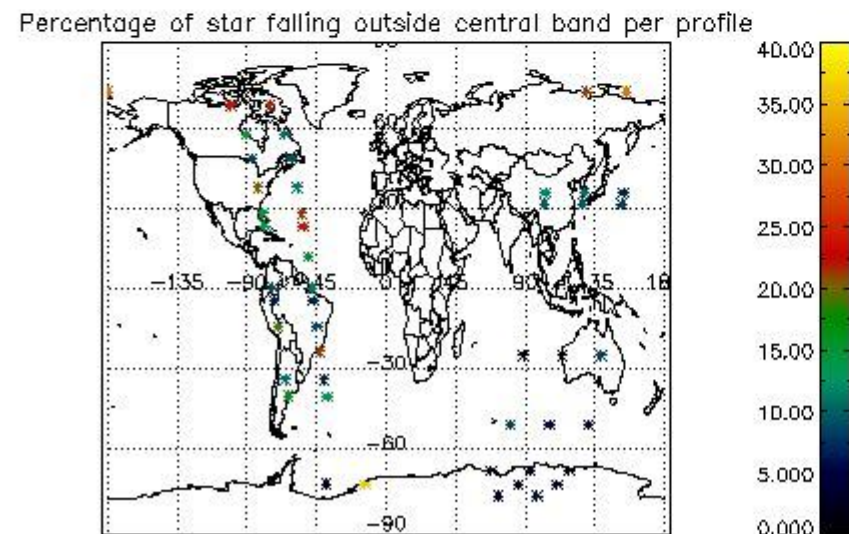

6. Statistics and plot of tangent altitude of the last measurement (DARK & BRIGHT products without errors)

6.1 Statistics on tangent altitude lost:

Statistics	DARK	BRIGHT	TWILIGHT
Mean:	16.310	20.980	14.382
St. deviation:	3.3465	5.0291	0.46331
Maximum:	20.308	30.016	14.710
Minimum:	9.4763	4.6086	14.055
Number of data:	18.000	21.000	2.0000

6.2 Plot for DARK limb products