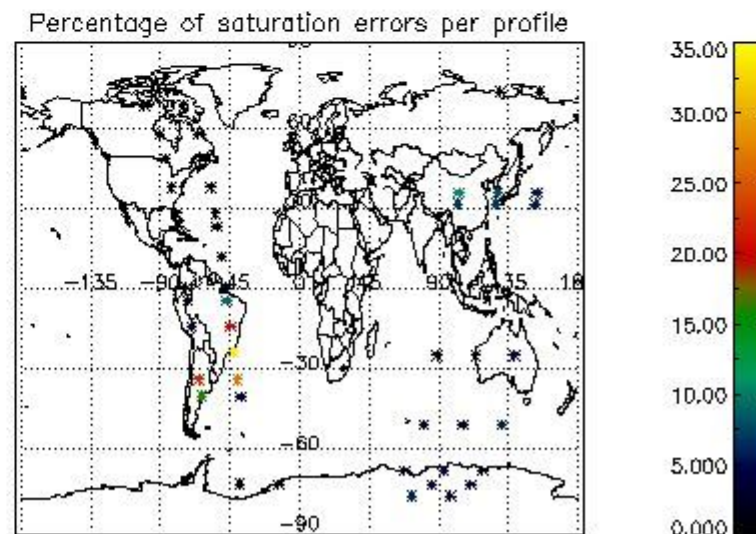

6. Statistics and plot of tangent altitude of the last measurement (DARK & BRIGHT products without errors)

6.1 Statistics on tangent altitude lost:

Statistics	DARK	BRIGHT	TWILIGHT
Mean:	16.310	20.980	14.382
St. deviation:	3.3465	5.0291	0.46331
Maximum:	20.308	30.016	14.710
Minimum:	9.4763	4.6086	14.055
Number of data:	18.000	21.000	2.0000

6.2 Plot for DARK limb products