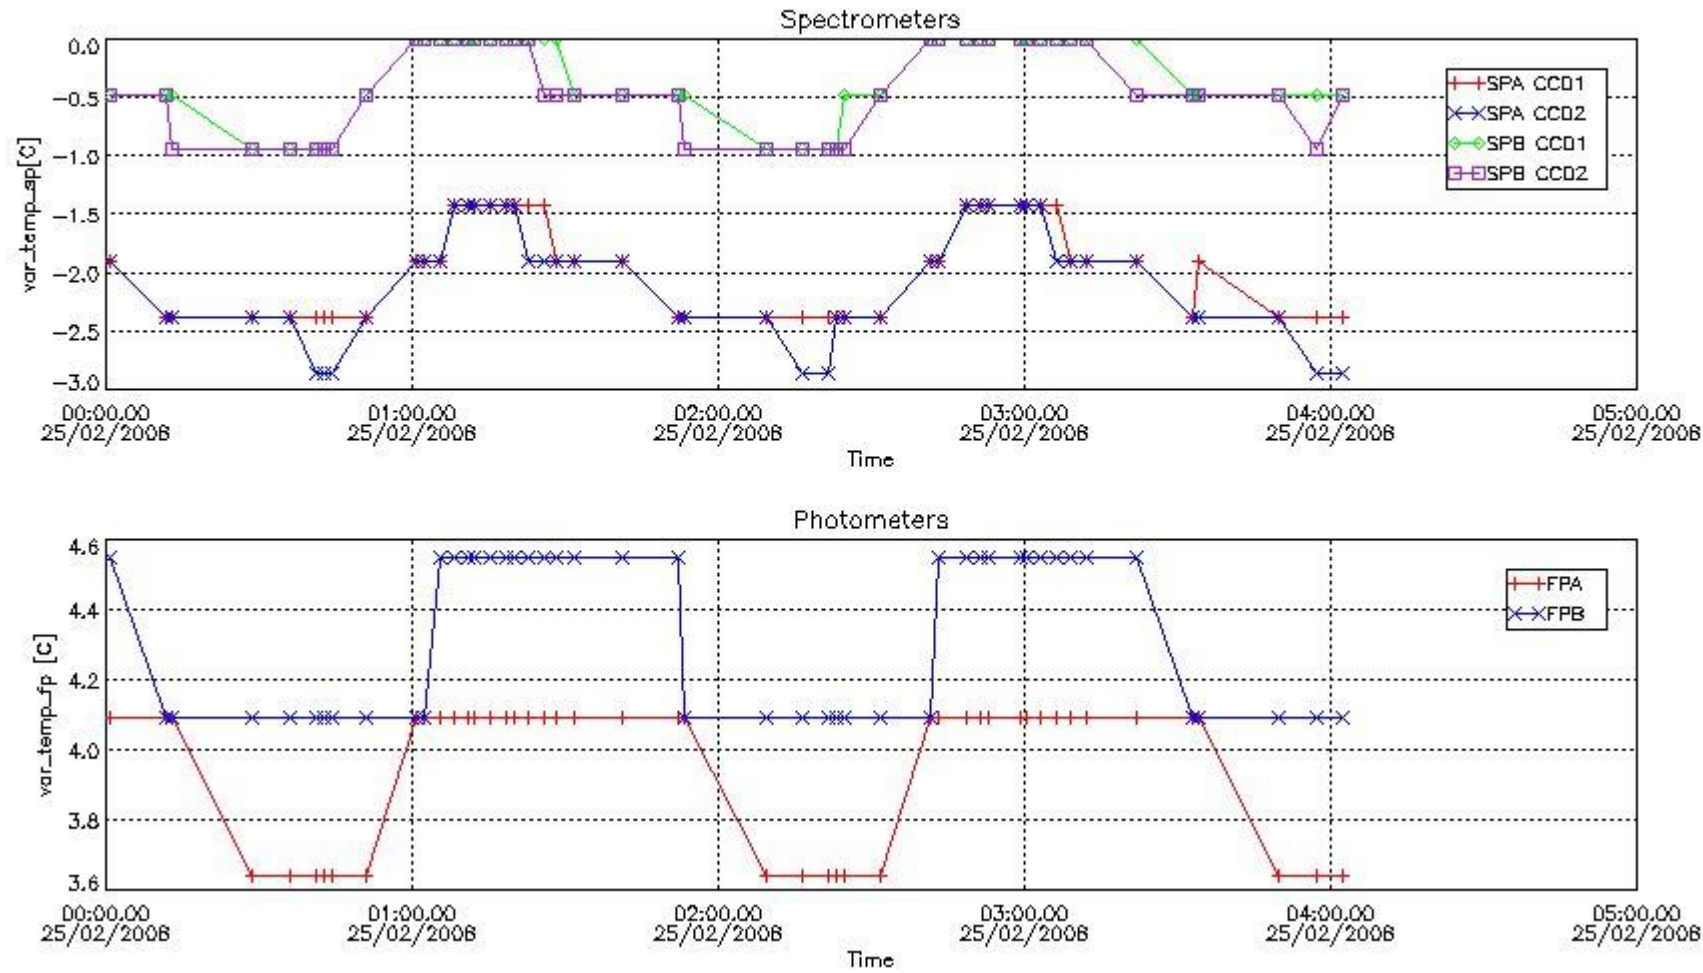

4. Overview of dark signal processing per product

The Dark Charge (DC) is a temperature-dependant signal added to the useful measurements and it is therefore subtracted from them during the processing. There are two phenomena that produce a continuous increase of the DC: the "hot pixels" (a pixel is "hot" when its DC exceeds by a significant amount its value measured on ground at the same temperature) and the "Random Telegraphic Signal" (abrupt change positive or negative of the CCD pixel signal, random in time, affecting only the DC part of the signal and not the photon generated signal).

In this section a list of products that did not use the Dark Sky Area (DSA) observation for the DC computation is given. It is also provided the mean DC plot per product for dark limb products with no error flag set.

4.1 All products used the DSA observation for the DC computation

4.2 Plot of mean dark charges per product: only products in DARK limb conditions without errors are used