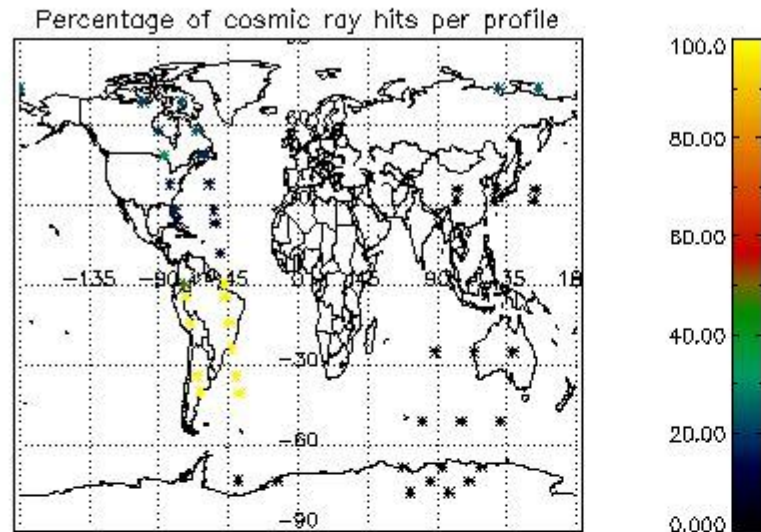

6. Statistics and plot of tangent altitude of the last measurement (DARK & BRIGHT products without errors)

6.1 Statistics on tangent altitude lost:

Statistics	DARK	BRIGHT	TWILIGHT
Mean:	16.310	20.980	14.382
St. deviation:	3.3465	5.0291	0.46331
Maximum:	20.308	30.016	14.710
Minimum:	9.4763	4.6086	14.055
Number of data:	18.000	21.000	2.0000

6.2 Plot for DARK limb products