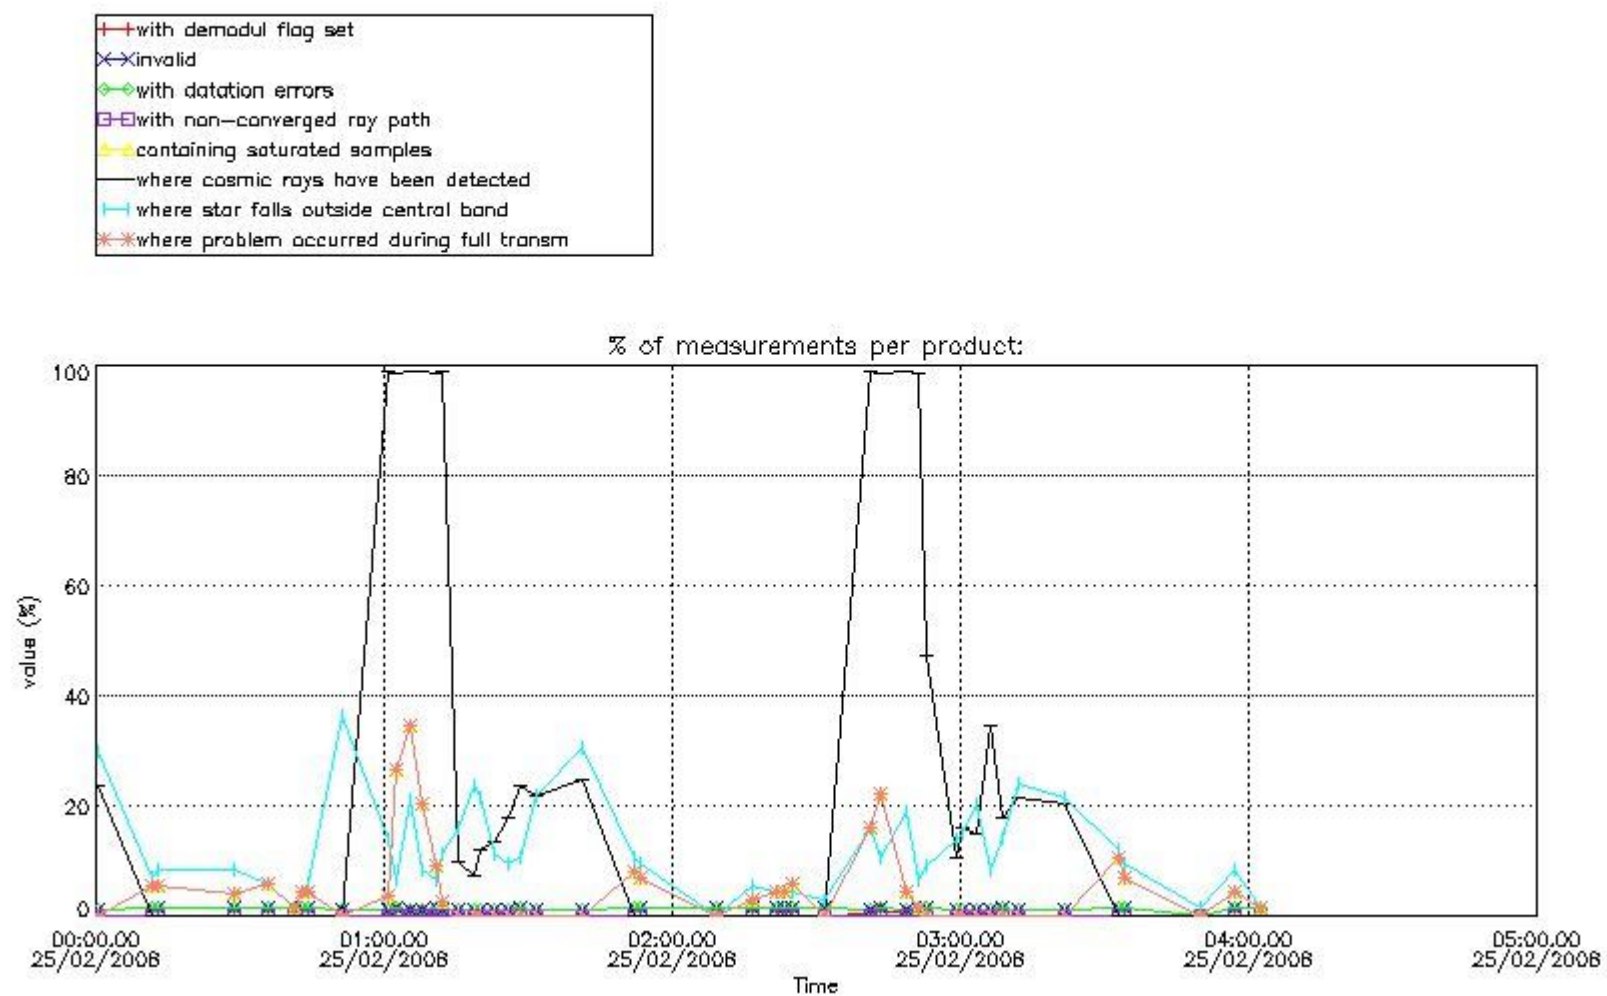

At least one measurement with demodulation flag set:	27.0833 %
Reference spectrum computed from DB:	0.00000 %
Reference spectrum with small number of measurements:	0.00000 %
SATU data not used:	0.00000 %

5.2 Plot quality information per product (time dependant)

5.3 Plot quality information per product (world map)