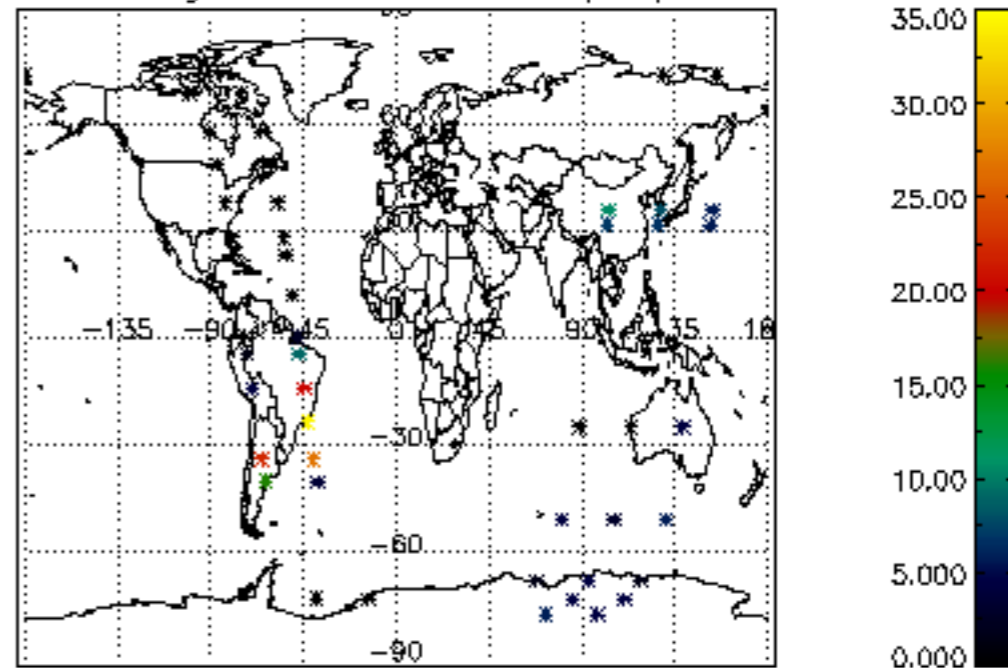

Percentage of cosmic ray hits per profile

Percentage of datation errors per profile

Percentage of star falling outside central band per profile

Percentage of saturation errors per profile

Tangent altitude at which the star is lost