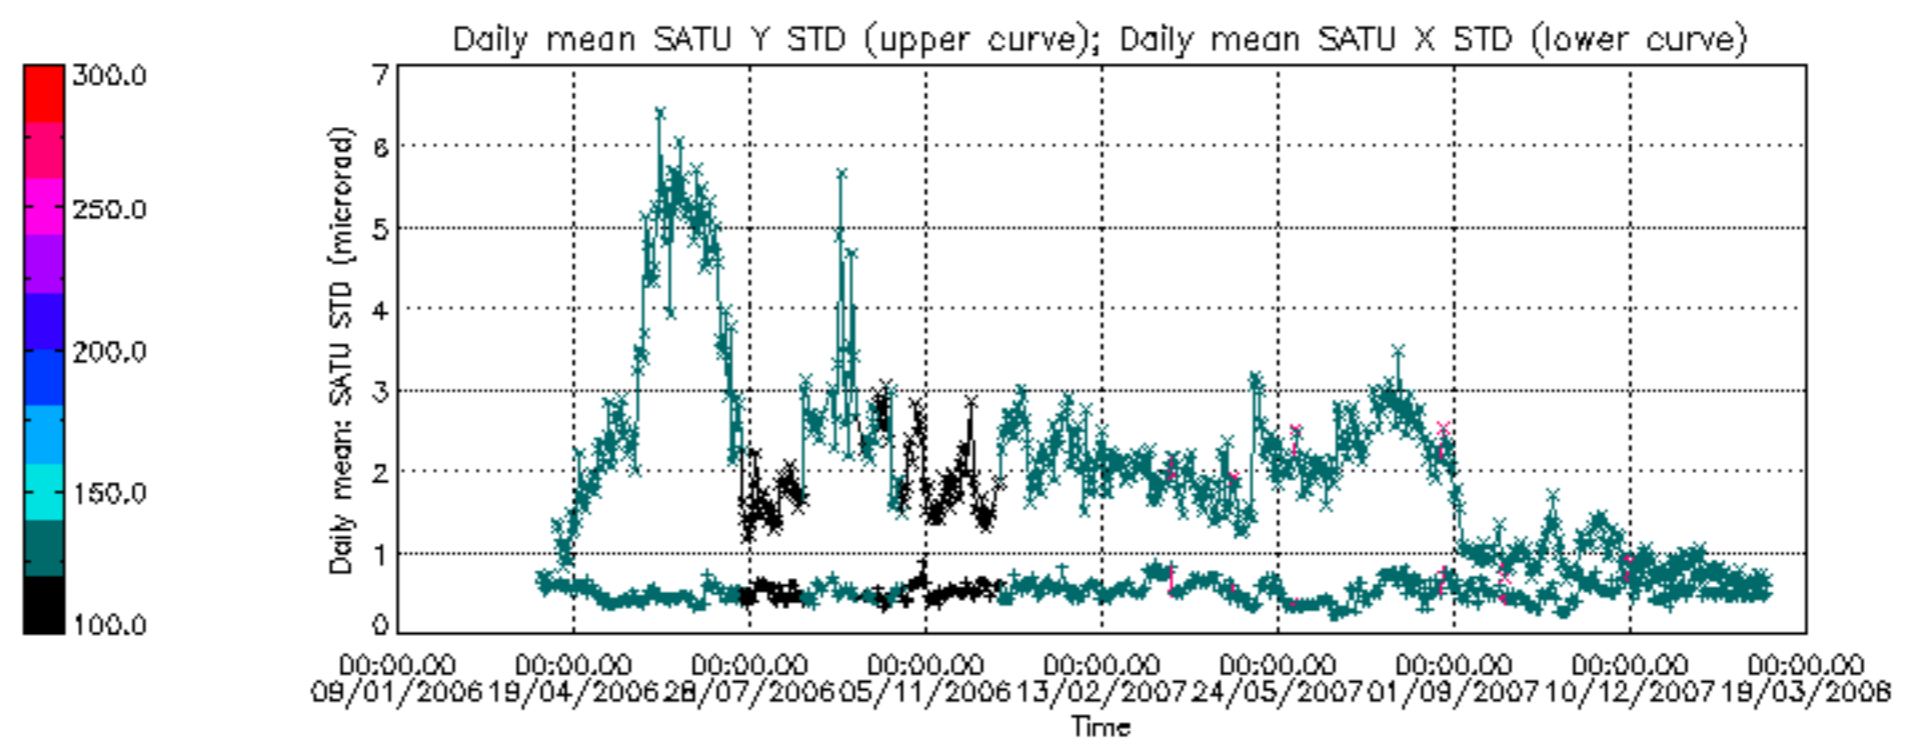

Tangent altitude at which the star is lost

Tangent altitude at which the star is lost

/nas3/ENVISAT/GOMOS/GOM_NL__0P/GOM_NL__0PNPDE20080201_015436_000041842065_00346_30961_5235.N1

1; -724.9; 01-FEB-2008 01:54:36; Dark ; 43.0; 86; 35Eta Oph ; 2.43; 10200;occ; 86; 0;30961
 2; -420.4; 01-FEB-2008 01:59:40; Dark ; 38.5; 25; 35Lam Sco ; 1.62; 28000;occ; 77; 0;30961
 3; -332.1; 01-FEB-2008 02:01:08; Dark ; 37.5; 40; The Sco ; 1.86; 7100;occ; 75; 0;30961
 4; -218.5; 01-FEB-2008 02:03:02; Dark ; 36.0; 147; Alp Ara ; 2.88; 26000;occ; 72; 0;30961
 5; -125.2; 01-FEB-2008 02:04:35; Dark ; 43.0; 141; Bet Ara ; 2.84; 4600;occ; 86; 0;30961
 6; 89.5; 01-FEB-2008 02:08:10; Dark ; 37.5; 134; Bet TrA ; 2.81; 6600;occ; 75; 0;30962
 7; 191.6; 01-FEB-2008 02:09:52; Dark ; 42.5; 4; Alp1Cen ; -0.01; 5800;occ; 85; 0;30962
 8; 342.2; 01-FEB-2008 02:12:23; Dark ; 59.5; 0; ; 0.00; 0;occ; 119; 0;30962
 9; 467.4; 01-FEB-2008 02:14:28; Dark ; 43.0; 12; Alp1Cru ; 0.77; 30000;occ; 86; 0;30962
 10; 680.9; 01-FEB-2008 02:18:01; Dark ; 38.0; 29; Bet Car ; 1.67; 10200;occ; 76; 0;30962
 11; 821.9; 01-FEB-2008 02:20:23; Dark ; 38.5; 71; Iot Car ; 2.25; 7700;occ; 77; 0;30962
 12; 927.1; 01-FEB-2008 02:22:08; Dark ; 37.0; 46; Del Vel ; 1.95; 10600;occ; 74; 0;30962
 13; 1078.7; 01-FEB-2008 02:24:39; Dark ; 40.5; 34; Gam2Vel ; 1.79; 23000;occ; 81; 0;30962
 14; 1203.9; 01-FEB-2008 02:26:45; Dark ; 39.5; 70; Zet Pup ; 2.25; 39000;occ; 79; 0;30962
 15; 1286.8; 01-FEB-2008 02:28:07; Dark ; 43.5; 117; Pi Pup ; 2.71; 3800;occ; 87; 0;30962
 16; 1433.1; 01-FEB-2008 02:30:34; Dark ; 42.5; 23; 21Eps CMa ; 1.50; 26000;occ; 85; 0;30962
 17; 1515.9; 01-FEB-2008 02:31:56; Dark ; 36.0; 179; 240mi2CMa ; 3.03; 24000;occ; 72; 0;30962
 18; 1644.9; 01-FEB-2008 02:34:05; Dark ; 45.0; 1; 9Alp CMa ; -1.44; 11000;occ; 90; 0;30962
 19; 1993.0; 01-FEB-2008 02:39:54; Dark ; 49.0; 8; 10Alp CMi ; 0.40; 6500;occ; 98; 0;30962
 20; 2198.7; 01-FEB-2008 02:43:19; Bright; 38.0; 44; 24Gam Gem ; 1.93; 11000;occ; 76; 0;30962
 21; 2308.7; 01-FEB-2008 02:45:09; Bright; 38.0; 151; 13Mu Gem ; 2.89; 3000;occ; 76; 0;30962
 22; 2456.9; 01-FEB-2008 02:47:38; Bright; 40.0; 24; 66Alp Gem ; 1.58; 10200;occ; 80; 0;30962
 23; 2566.4; 01-FEB-2008 02:49:27; Bright; 36.0; 107; 37The Aur ; 2.65; 11000;occ; 72; 0;30962
 24; 2691.8; 01-FEB-2008 02:51:32; Bright; 35.5; 42; 34Bet Aur ; 1.90; 10200;occ; 71; 0;30962
 25; 3427.9; 01-FEB-2008 03:03:49; Bright; 32.0; 49; 1Alp UMi ; 1.99; 6300;occ; 64; 0;30962