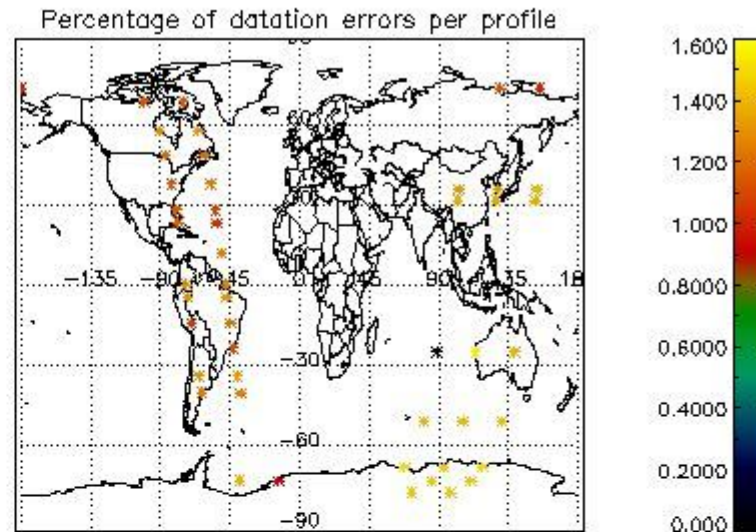

6. Statistics and plot of tangent altitude of the last measurement (DARK & BRIGHT products without errors)

6.1 Statistics on tangent altitude lost:

Statistics	DARK	BRIGHT	TWILIGHT
Mean:	16.310	20.980	14.382
St. deviation:	3.3465	5.0291	0.46331
Maximum:	20.308	30.016	14.710
Minimum:	9.4763	4.6086	14.055
Number of data:	18.000	21.000	2.0000

6.2 Plot for DARK limb products