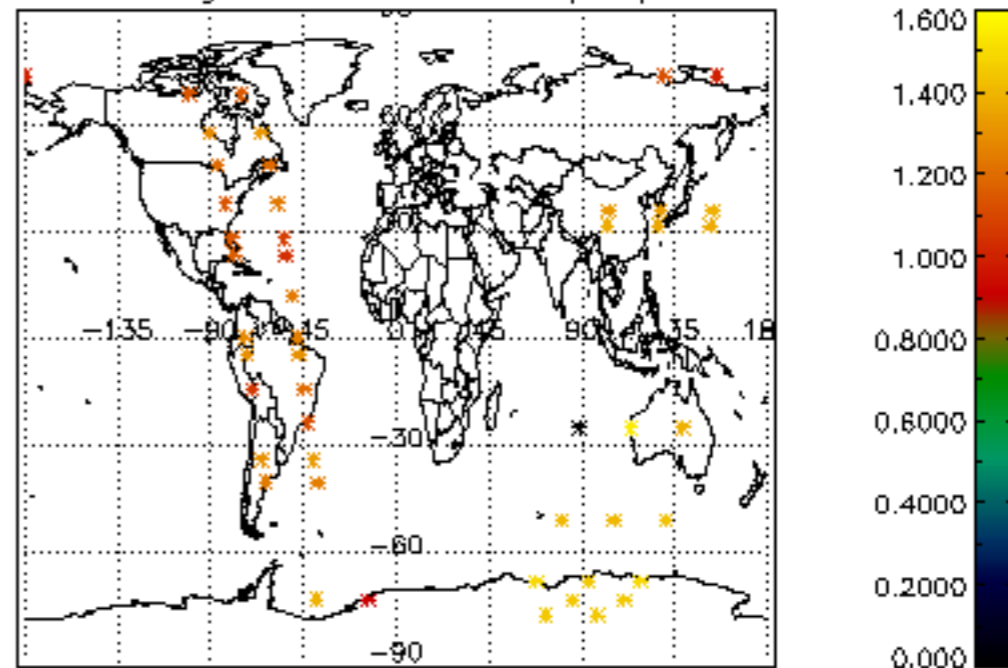

Percentage of cosmic ray hits per profile

Percentage of datation errors per profile

Percentage of star falling outside central band per profile

Percentage of saturation errors per profile

Tangent altitude at which the star is lost