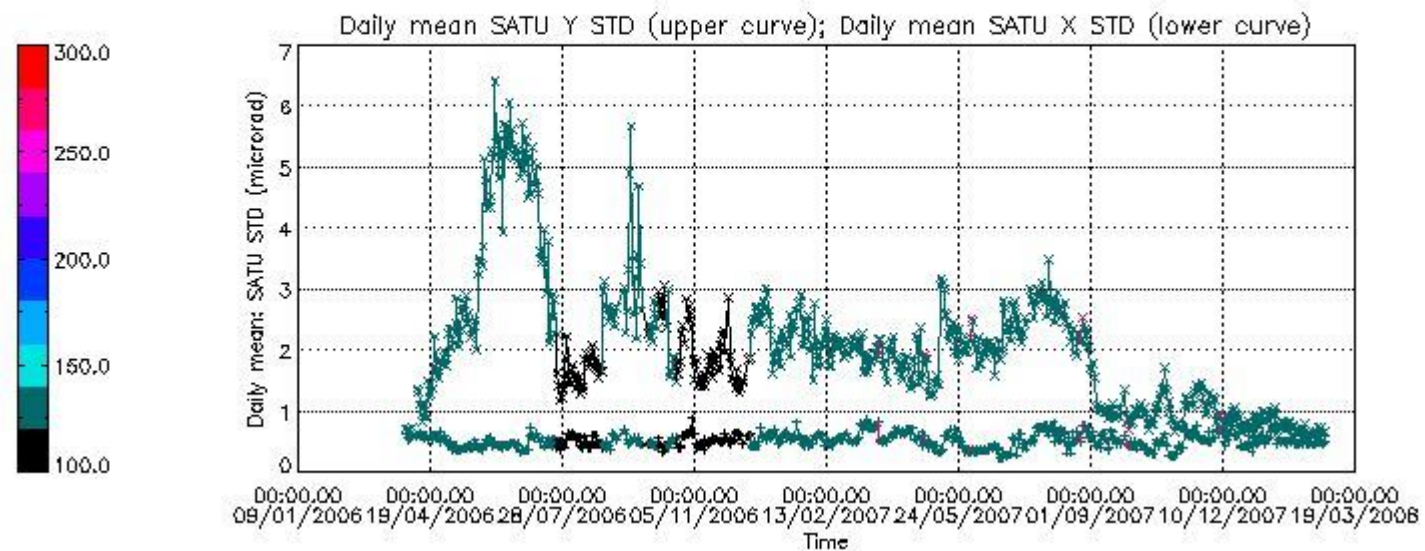

Number of data:	16650.	16650.	17150.	17150.

7.2.2 Trend of daily SATU NEA St. deviation since 1st April 2006 (dark limb)

The long term trend of the SATU 'X' and 'Y' standard deviations should be constant during the whole mission.

The colorbar represents the start tangent altitude (km) of the occultations.

Upper curve: STD of SATU Y axis

Lower curve: STD of SATU X axis

8. Auxiliary Data Files used for the production reported in section 2.4

The number reported in the third column indicates since which file (see list in section 2.4) the corresponding auxiliary file has been used. The fourth column is the date of those product files.

Type	Auxiliary Filename	Used since product	Used since product date
INST_PHYS_CHARACTERISTICS	GOM_INS_AXNIEC20050627_150713_20030716_120000_20100101_000000	1	25-FEB-2008 00:00:36
CALIBRATION_DATABASE	GOM_CAL_AXVIEC20080222_094723_20080220_000000_20100101_000000	1	25-FEB-2008 00:00:36
LEVEL-1B_PROC_CONFIG	GOM_PR1_AXNIEC20050627_151042_20020301_000000_20100101_000000	1	25-FEB-2008 00:00:36
STAR_CATALOGUE	GOM_CAT_AXVIEC20020121_161009_20020101_000000_20200101_000000	1	25-FEB-2008 00:00:36
STELLAR_SPECTRA_DATABANK	GOM_STS_AXNIEC20040308_103538_20020101_160000_20100101_000000	1	25-FEB-2008 00:00:36
ECMWF_FILE	AUX_ECF_AXNECM20080224_073109_20080224_210000_20080225_090000	1	25-FEB-2008 00:00:36
ECMWF_FILE	AUX_ECF_AXNECM20080224_193110_20080225_030000_20080225_150000	47	25-FEB-2008 03:57:14
OPTIONAL_ECMWF_FILE	MISSING	1	25-FEB-2008 00:00:36
ORBIT_DATA_FILE	DOR_NAV_OPNPDE20080224_213227_000060572066_00186_31302_5214.N1	1	25-FEB-2008 00:00:36
ORBIT_DATA_FILE	DOR_NAV_OPNPDE20080224_231843_000057382066_00187_31303_5215.N1	10	25-FEB-2008 01:00:46
ORBIT_DATA_FILE	DOR_NAV_OPNPDE20080225_005940_000041442066_00188_31304_5216.N1	27	25-FEB-2008 02:16:38
ORBIT_DATA_FILE	DOR_NAV_OPNPDE20080225_021403_000054192066_00189_31305_5217.N1	47	25-FEB-2008 03:57:14