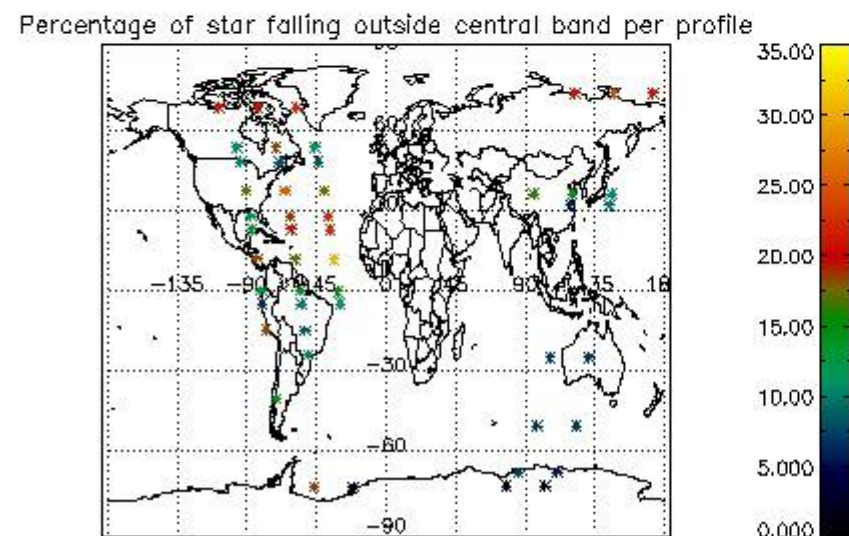

6. Statistics and plot of tangent altitude of the last measurement (DARK & BRIGHT products without errors)

6.1 Statistics on tangent altitude lost:

Statistics	DARK	BRIGHT	TWILIGHT
Mean:	15.324	19.863	14.601
St. deviation:	3.4676	4.0173	0.0000
Maximum:	20.157	26.099	14.601
Minimum:	5.8210	12.570	14.601
Number of data:	27.000	15.000	1.0000

6.2 Plot for DARK limb products