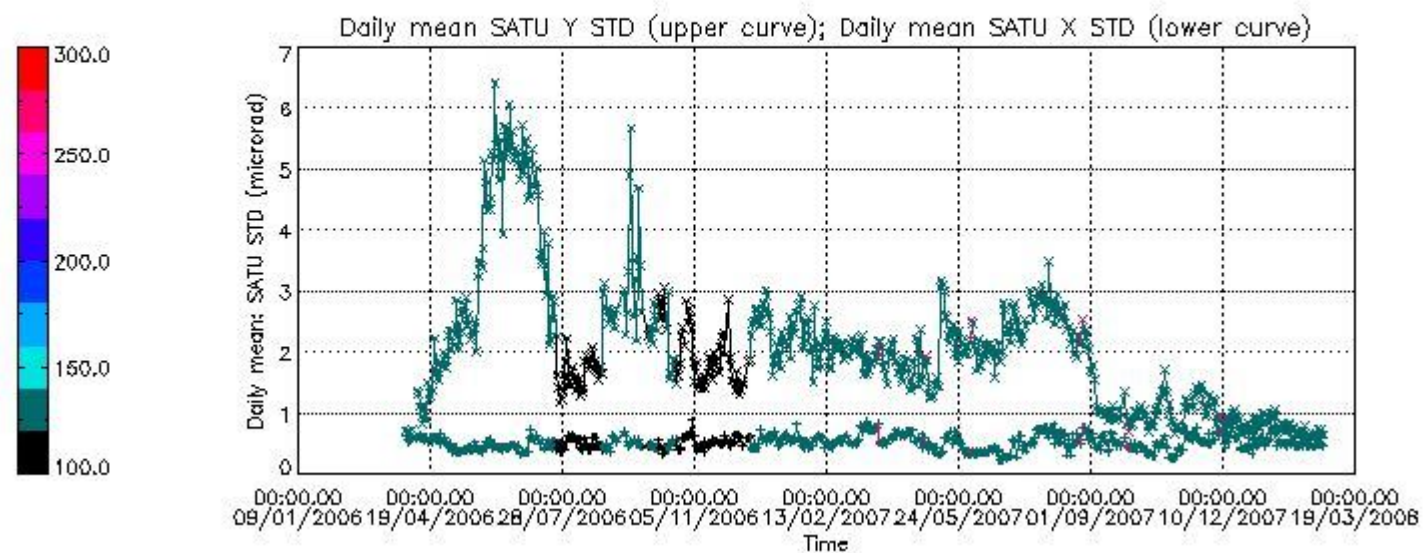

Number of data:	24800.	24800.	12200.	12200.

7.2.2 Trend of daily SATU NEA St. deviation since 1st April 2006 (dark limb)

The long term trend of the SATU 'X' and 'Y' standard deviations should be constant during the whole mission.

The colorbar represents the start tangent altitude (km) of the occultations.

Upper curve: STD of SATU Y axis

Lower curve: STD of SATU X axis

8. Auxiliary Data Files used for the production reported in section 2.4

The number reported in the third column indicates since which file (see list in section 2.4) the corresponding auxiliary file has been used. The fourth column is the date of those product files.

Type	Auxiliary Filename	Used since product	Used since product date
INST_PHYS_CHARACTERISTICS	GOM_INS_AXNIEC20050627_150713_20030716_120000_20100101_000000	1	24-FEB-2008 00:01:42
CALIBRATION_DATABASE	GOM_CAL_AXVIEC20080222_094723_20080220_000000_20100101_000000	1	24-FEB-2008 00:01:42
LEVEL-1B_PROC_CONFIG	GOM_PR1_AXNIEC20050627_151042_20020301_000000_20100101_000000	1	24-FEB-2008 00:01:42
STAR_CATALOGUE	GOM_CAT_AXVIEC20020121_161009_20020101_000000_20200101_000000	1	24-FEB-2008 00:01:42
STELLAR_SPECTRA_DATABANK	GOM_STS_AXNIEC20040308_103538_20020101_160000_20100101_000000	1	24-FEB-2008 00:01:42
ECMWF_FILE	AUX_ECF_AXNECM20080223_073111_20080223_210000_20080224_090000	1	24-FEB-2008 00:01:42
OPTIONAL_ECMWF_FILE	MISSING	1	24-FEB-2008 00:01:42
ORBIT_DATA_FILE	DOR_NAV_OPNPDE20080223_220946_000057382066_00172_31288_5208.N1	1	24-FEB-2008 00:01:42
ORBIT_DATA_FILE	DOR_NAV_OPNPDE20080223_235043_000054192066_00173_31289_5209.N1	18	24-FEB-2008 01:37:00
ORBIT_DATA_FILE	DOR_NAV_OPNPDE20080224_012622_000044632066_00174_31290_5210.N1	33	24-FEB-2008 02:48:12