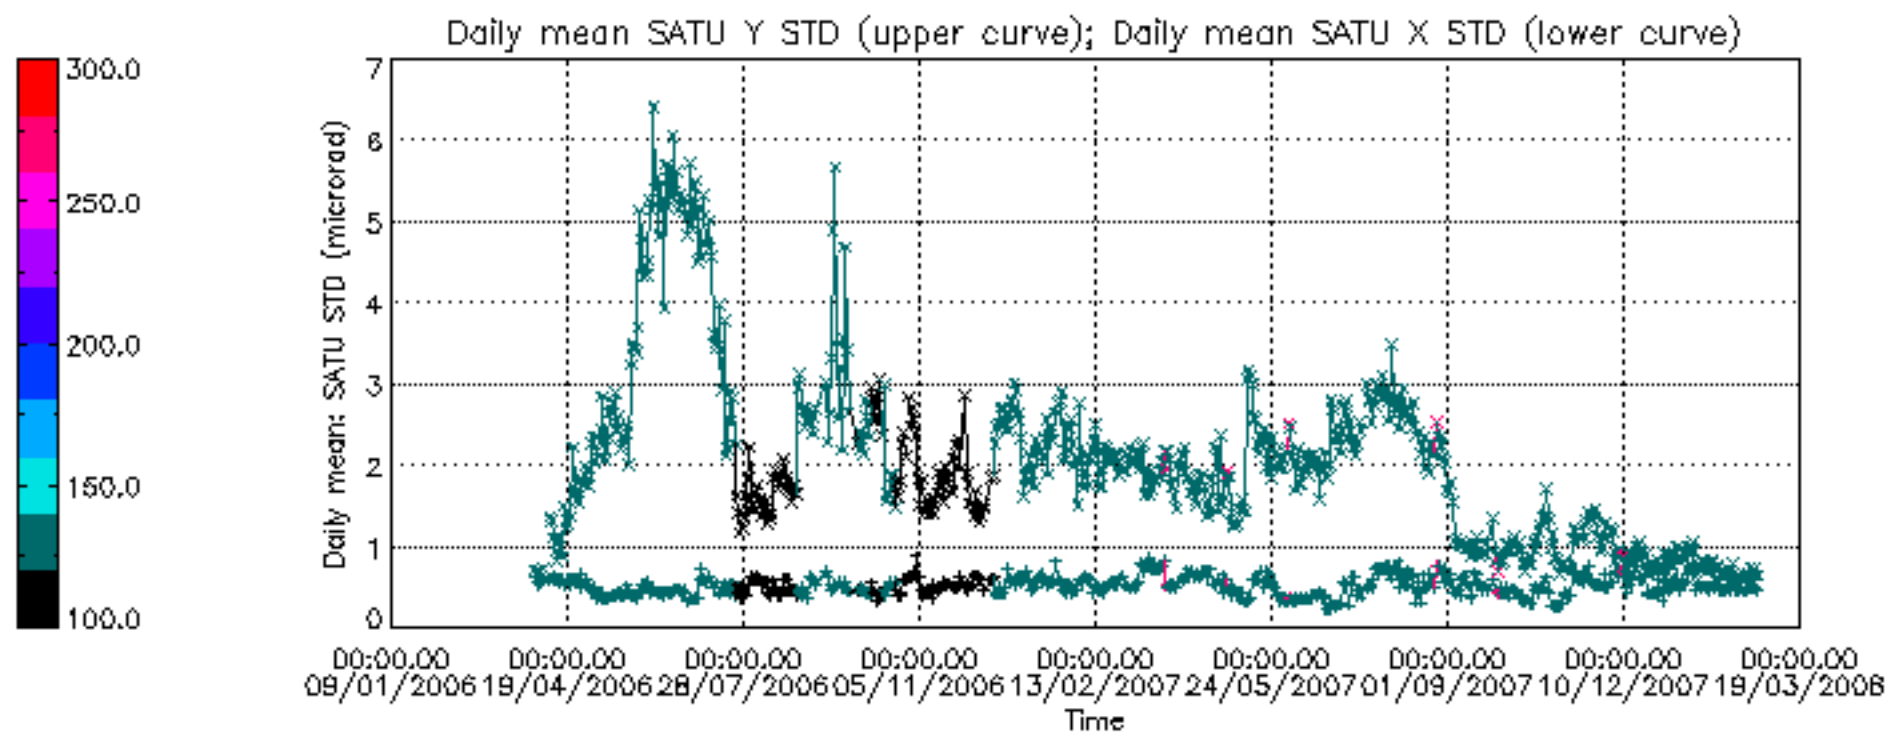

Tangent altitude at which the star is lost

Tangent altitude at which the star is lost

/nas3/ENVISAT/GOMOS/GOM_NL__0P/GOM_NL__0PNPDE20080201_015436_000041842065_00346_30961_5235.N1

1; -724.9; 01-FEB-2008 01:54:36; Dark ; 43.0; 86; 35Eta Oph ; 2.43; 10200;occ; 86; 0;30961
 2; -420.4; 01-FEB-2008 01:59:40; Dark ; 38.5; 25; 35Lam Sco ; 1.62; 28000;occ; 77; 0;30961
 3; -332.1; 01-FEB-2008 02:01:08; Dark ; 37.5; 40; The Sco ; 1.86; 7100;occ; 75; 0;30961
 4; -218.5; 01-FEB-2008 02:03:02; Dark ; 36.0; 147; Alp Ara ; 2.88; 26000;occ; 72; 0;30961
 5; -125.2; 01-FEB-2008 02:04:35; Dark ; 43.0; 141; Bet Ara ; 2.84; 4600;occ; 86; 0;30961
 6; 89.5; 01-FEB-2008 02:08:10; Dark ; 37.5; 134; Bet TrA ; 2.81; 6600;occ; 75; 0;30962
 7; 191.6; 01-FEB-2008 02:09:52; Dark ; 42.5; 4; Alp1Cen ; -0.01; 5800;occ; 85; 0;30962
 8; 342.2; 01-FEB-2008 02:12:23; Dark ; 59.5; 0; ; 0.00; 0;occ; 119; 0;30962
 9; 467.4; 01-FEB-2008 02:14:28; Dark ; 43.0; 12; Alp1Cru ; 0.77; 30000;occ; 86; 0;30962
 10; 680.9; 01-FEB-2008 02:18:01; Dark ; 38.0; 29; Bet Car ; 1.67; 10200;occ; 76; 0;30962
 11; 821.9; 01-FEB-2008 02:20:23; Dark ; 38.5; 71; Iot Car ; 2.25; 7700;occ; 77; 0;30962
 12; 927.1; 01-FEB-2008 02:22:08; Dark ; 37.0; 46; Del Vel ; 1.95; 10600;occ; 74; 0;30962
 13; 1078.7; 01-FEB-2008 02:24:39; Dark ; 40.5; 34; Gam2Vel ; 1.79; 23000;occ; 81; 0;30962
 14; 1203.9; 01-FEB-2008 02:26:45; Dark ; 39.5; 70; Zet Pup ; 2.25; 39000;occ; 79; 0;30962
 15; 1286.8; 01-FEB-2008 02:28:07; Dark ; 43.5; 117; Pi Pup ; 2.71; 3800;occ; 87; 0;30962
 16; 1433.1; 01-FEB-2008 02:30:34; Dark ; 42.5; 23; 21Eps CMa ; 1.50; 26000;occ; 85; 0;30962
 17; 1515.9; 01-FEB-2008 02:31:56; Dark ; 36.0; 179; 240mi2CMa ; 3.03; 24000;occ; 72; 0;30962
 18; 1644.9; 01-FEB-2008 02:34:05; Dark ; 45.0; 1; 9Alp CMa ; -1.44; 11000;occ; 90; 0;30962
 19; 1993.0; 01-FEB-2008 02:39:54; Dark ; 49.0; 8; 10Alp CMi ; 0.40; 6500;occ; 98; 0;30962
 20; 2198.7; 01-FEB-2008 02:43:19; Bright; 38.0; 44; 24Gam Gem ; 1.93; 11000;occ; 76; 0;30962
 21; 2308.7; 01-FEB-2008 02:45:09; Bright; 38.0; 151; 13Mu Gem ; 2.89; 3000;occ; 76; 0;30962
 22; 2456.9; 01-FEB-2008 02:47:38; Bright; 40.0; 24; 66Alp Gem ; 1.58; 10200;occ; 80; 0;30962
 23; 2566.4; 01-FEB-2008 02:49:27; Bright; 36.0; 107; 37The Aur ; 2.65; 11000;occ; 72; 0;30962
 24; 2691.8; 01-FEB-2008 02:51:32; Bright; 35.5; 42; 34Bet Aur ; 1.90; 10200;occ; 71; 0;30962
 25; 3427.9; 01-FEB-2008 03:03:49; Bright; 32.0; 49; 1Alp UMi ; 1.99; 6300;occ; 64; 0;30962