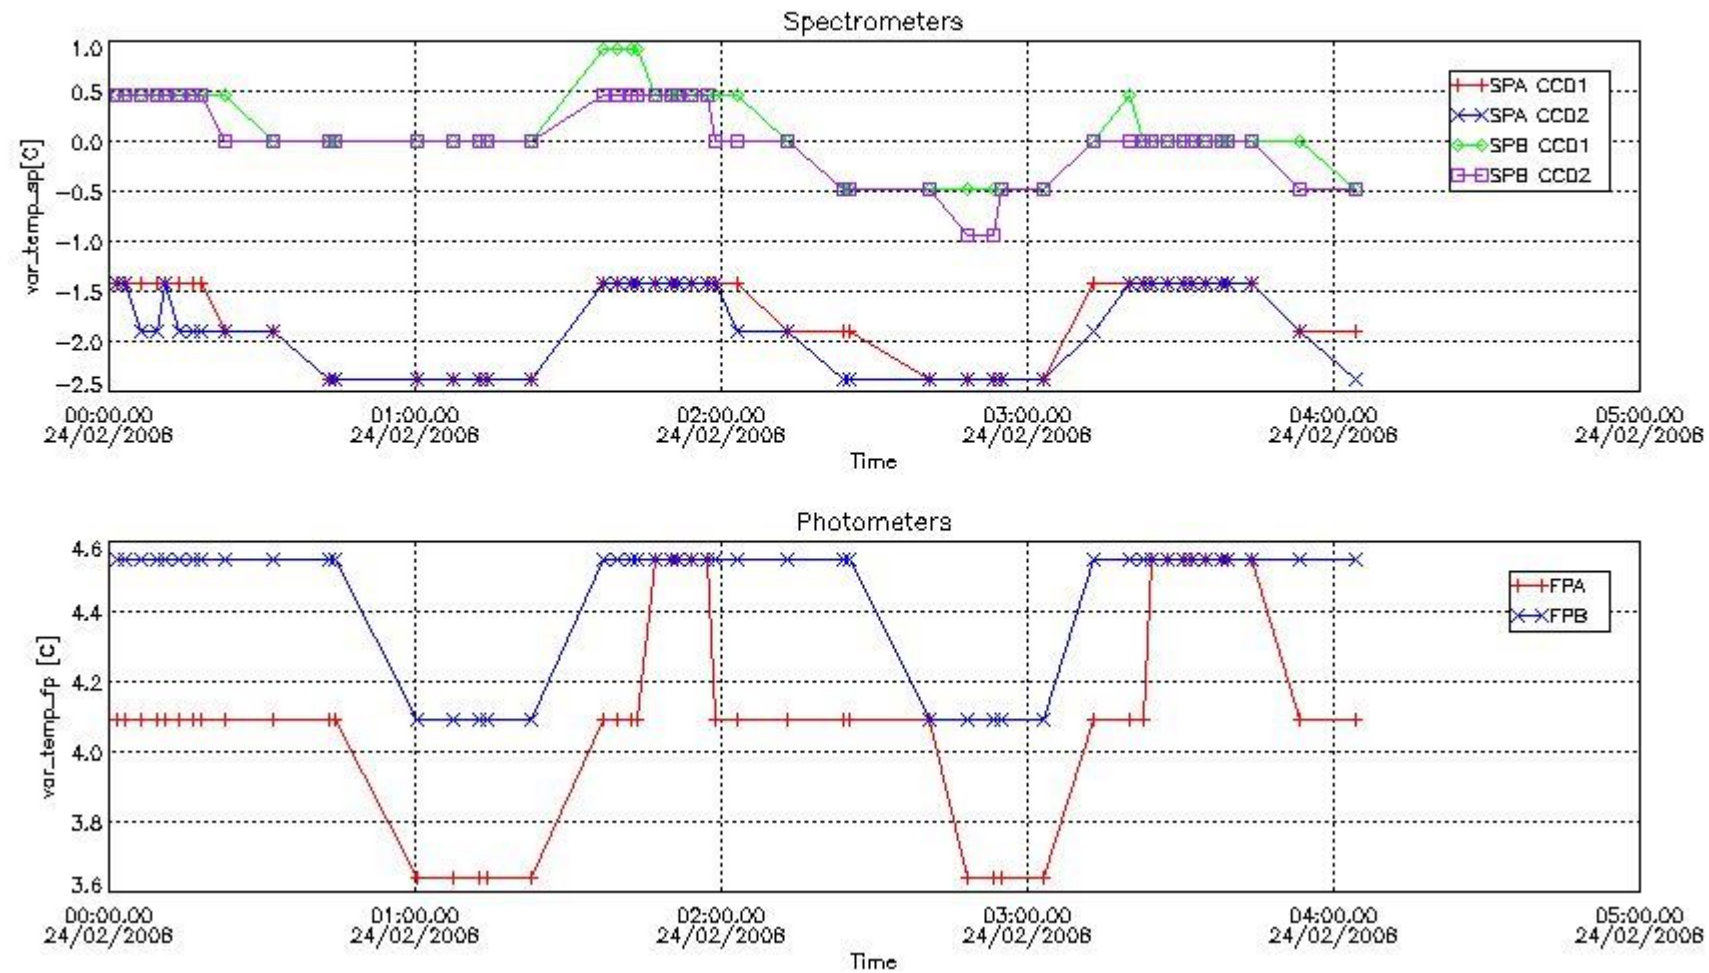

4. Overview of dark signal processing per product

The Dark Charge (DC) is a temperature-dependant signal added to the useful measurements and it is therefore subtracted from them during the processing. There are two phenomena that produce a continuous increase of the DC: the "hot pixels" (a pixel is "hot" when its DC exceeds by a significant amount its value measured on ground at the same temperature) and the "Random Telegraphic Signal" (abrupt change positive or negative of the CCD pixel signal, random in time, affecting only the DC part of the signal and not the photon generated signal).

In this section a list of products that did not use the Dark Sky Area (DSA) observation for the DC computation is given. It is also provided the mean DC plot per product for dark limb products with no error flag set.

4.1 All products used the DSA observation for the DC computation

4.2 Plot of mean dark charges per product: only products in DARK limb conditions without errors are used