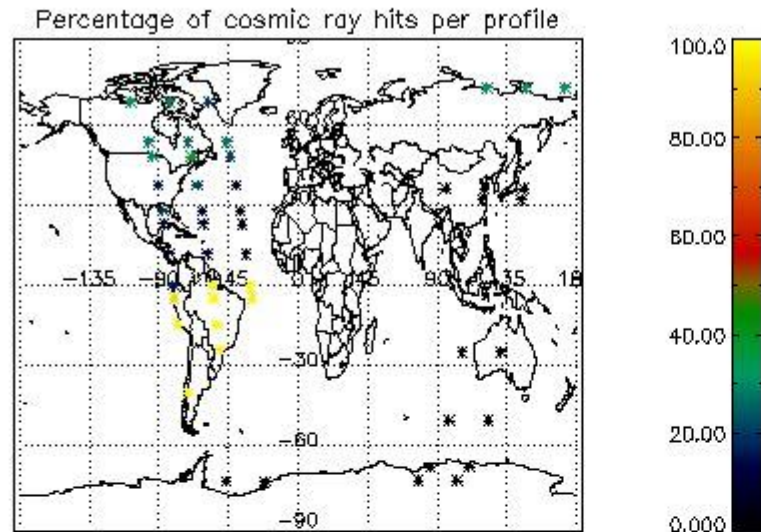

6. Statistics and plot of tangent altitude of the last measurement (DARK & BRIGHT products without errors)

6.1 Statistics on tangent altitude lost:

Statistics	DARK	BRIGHT	TWILIGHT
Mean:	15.324	19.863	14.601
St. deviation:	3.4676	4.0173	0.0000
Maximum:	20.157	26.099	14.601
Minimum:	5.8210	12.570	14.601
Number of data:	27.000	15.000	1.0000

6.2 Plot for DARK limb products