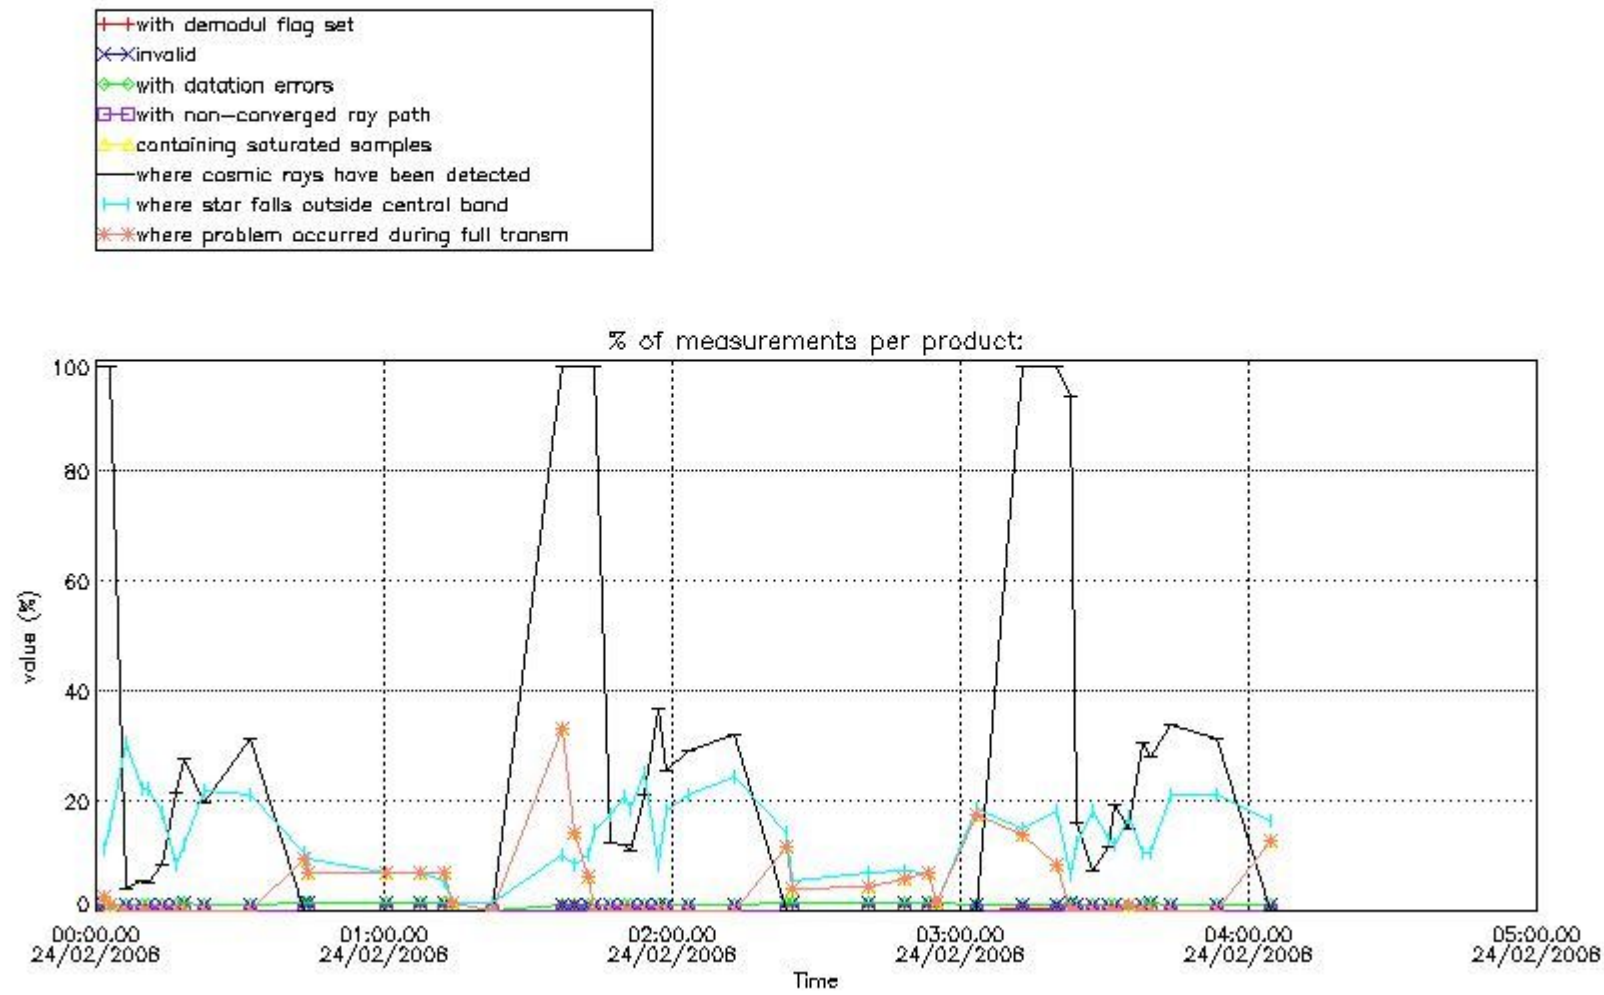

At least one measurement with demodulation flag set:	24.4898 %
Reference spectrum computed from DB:	0.00000 %
Reference spectrum with small number of measurements:	0.00000 %
SATU data not used:	0.00000 %

5.2 Plot quality information per product (time dependant)

5.3 Plot quality information per product (world map)