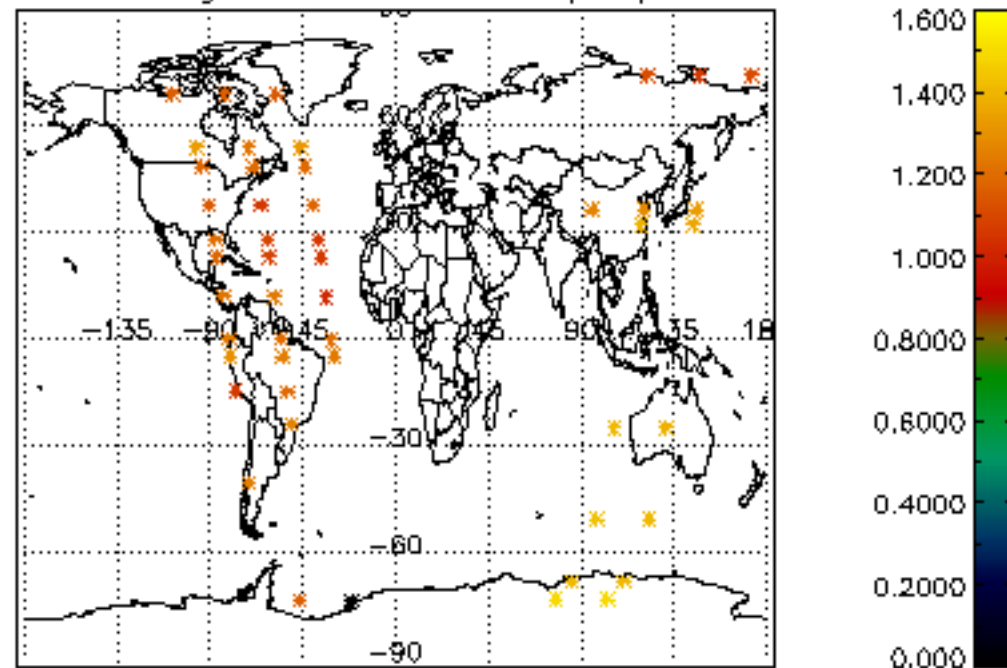

Percentage of datation errors per profile