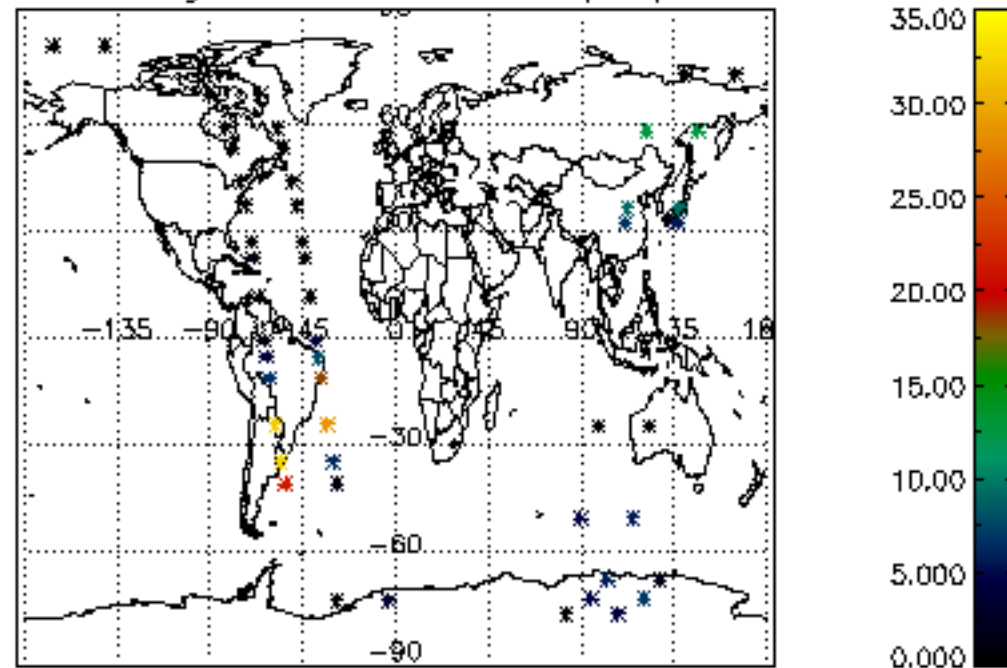

Percentage of cosmic ray hits per profile

Percentage of datation errors per profile

Percentage of star falling outside central band per profile

Percentage of saturation errors per profile

Tangent altitude at which the star is lost