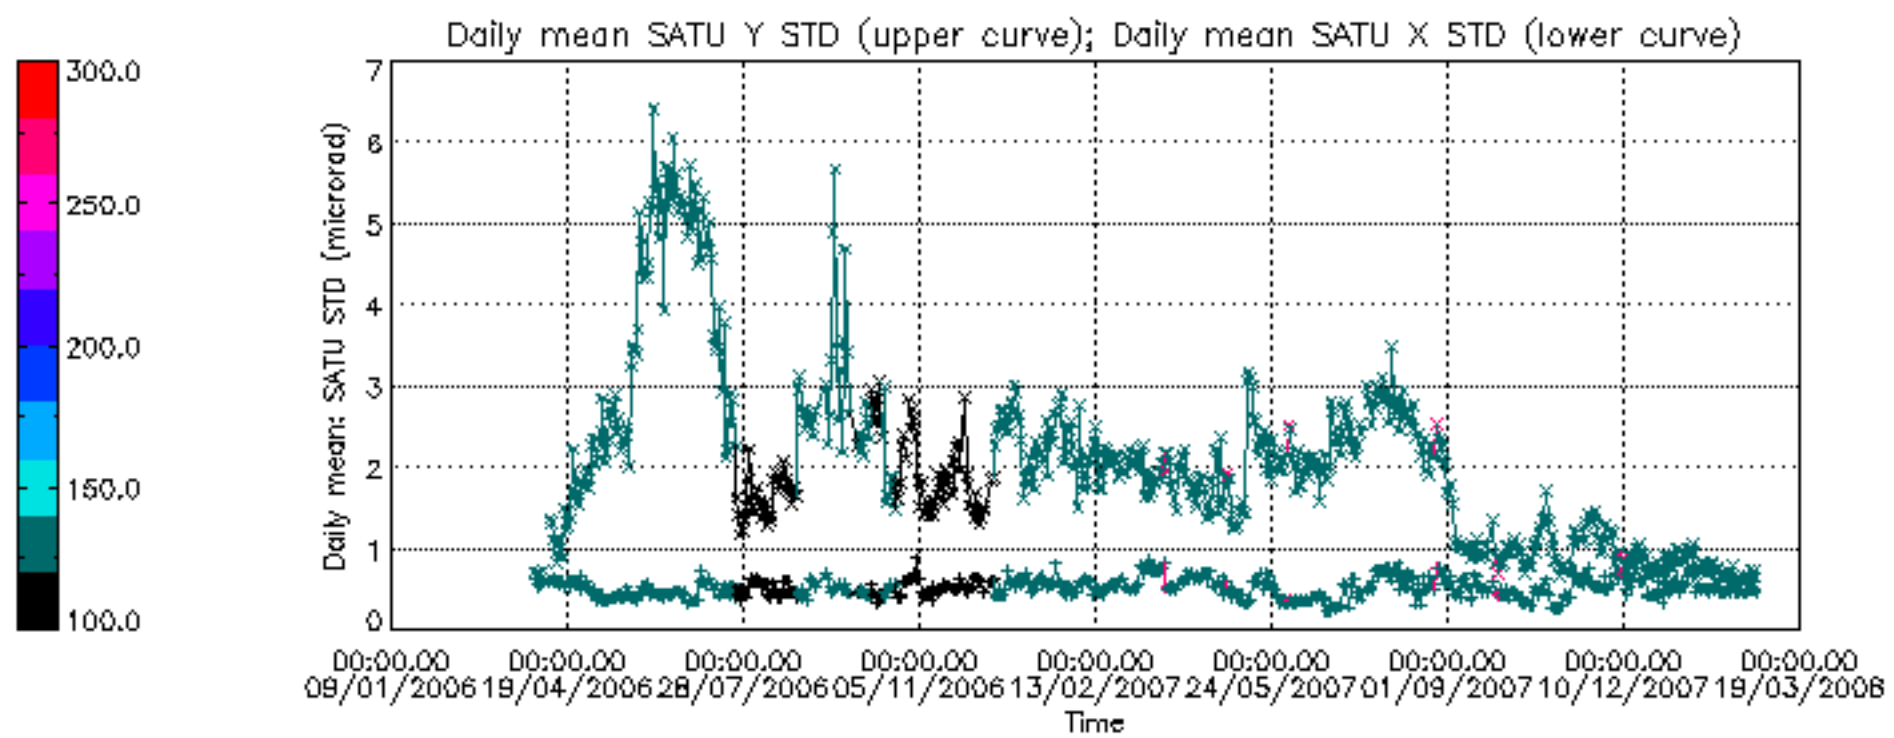

Tangent altitude at which the star is lost

Tangent altitude at which the star is lost

/nas3/ENVISAT/GOMOS/GOM_NL__0P/GOM_NL__0PNPDE20080201_015436_000041842065_00346_30961_5235.N1

1; -724.9; 01-FEB-2008 01:54:36; Dark ; 43.0; 86; 35Eta Oph ; 2.43; 10200;occ; 86; 0;30961
 2; -420.4; 01-FEB-2008 01:59:40; Dark ; 38.5; 25; 35Lam Sco ; 1.62; 28000;occ; 77; 0;30961
 3; -332.1; 01-FEB-2008 02:01:08; Dark ; 37.5; 40; The Sco ; 1.86; 7100;occ; 75; 0;30961
 4; -218.5; 01-FEB-2008 02:03:02; Dark ; 36.0; 147; Alp Ara ; 2.88; 26000;occ; 72; 0;30961
 5; -125.2; 01-FEB-2008 02:04:35; Dark ; 43.0; 141; Bet Ara ; 2.84; 4600;occ; 86; 0;30961
 6; 89.5; 01-FEB-2008 02:08:10; Dark ; 37.5; 134; Bet TrA ; 2.81; 6600;occ; 75; 0;30962
 7; 191.6; 01-FEB-2008 02:09:52; Dark ; 42.5; 4; Alp1Cen ; -0.01; 5800;occ; 85; 0;30962
 8; 342.2; 01-FEB-2008 02:12:23; Dark ; 59.5; 0; ; 0.00; 0;occ; 119; 0;30962
 9; 467.4; 01-FEB-2008 02:14:28; Dark ; 43.0; 12; Alp1Cru ; 0.77; 30000;occ; 86; 0;30962
 10; 680.9; 01-FEB-2008 02:18:01; Dark ; 38.0; 29; Bet Car ; 1.67; 10200;occ; 76; 0;30962
 11; 821.9; 01-FEB-2008 02:20:23; Dark ; 38.5; 71; Iot Car ; 2.25; 7700;occ; 77; 0;30962
 12; 927.1; 01-FEB-2008 02:22:08; Dark ; 37.0; 46; Del Vel ; 1.95; 10600;occ; 74; 0;30962
 13; 1078.7; 01-FEB-2008 02:24:39; Dark ; 40.5; 34; Gam2Vel ; 1.79; 23000;occ; 81; 0;30962
 14; 1203.9; 01-FEB-2008 02:26:45; Dark ; 39.5; 70; Zet Pup ; 2.25; 39000;occ; 79; 0;30962
 15; 1286.8; 01-FEB-2008 02:28:07; Dark ; 43.5; 117; Pi Pup ; 2.71; 3800;occ; 87; 0;30962
 16; 1433.1; 01-FEB-2008 02:30:34; Dark ; 42.5; 23; 21Eps CMa ; 1.50; 26000;occ; 85; 0;30962
 17; 1515.9; 01-FEB-2008 02:31:56; Dark ; 36.0; 179; 240mi2CMa ; 3.03; 24000;occ; 72; 0;30962
 18; 1644.9; 01-FEB-2008 02:34:05; Dark ; 45.0; 1; 9Alp CMa ; -1.44; 11000;occ; 90; 0;30962
 19; 1993.0; 01-FEB-2008 02:39:54; Dark ; 49.0; 8; 10Alp CMi ; 0.40; 6500;occ; 98; 0;30962
 20; 2198.7; 01-FEB-2008 02:43:19; Bright; 38.0; 44; 24Gam Gem ; 1.93; 11000;occ; 76; 0;30962
 21; 2308.7; 01-FEB-2008 02:45:09; Bright; 38.0; 151; 13Mu Gem ; 2.89; 3000;occ; 76; 0;30962
 22; 2456.9; 01-FEB-2008 02:47:38; Bright; 40.0; 24; 66Alp Gem ; 1.58; 10200;occ; 80; 0;30962
 23; 2566.4; 01-FEB-2008 02:49:27; Bright; 36.0; 107; 37The Aur ; 2.65; 11000;occ; 72; 0;30962
 24; 2691.8; 01-FEB-2008 02:51:32; Bright; 35.5; 42; 34Bet Aur ; 1.90; 10200;occ; 71; 0;30962
 25; 3427.9; 01-FEB-2008 03:03:49; Bright; 32.0; 49; 1Alp UMi ; 1.99; 6300;occ; 64; 0;30962