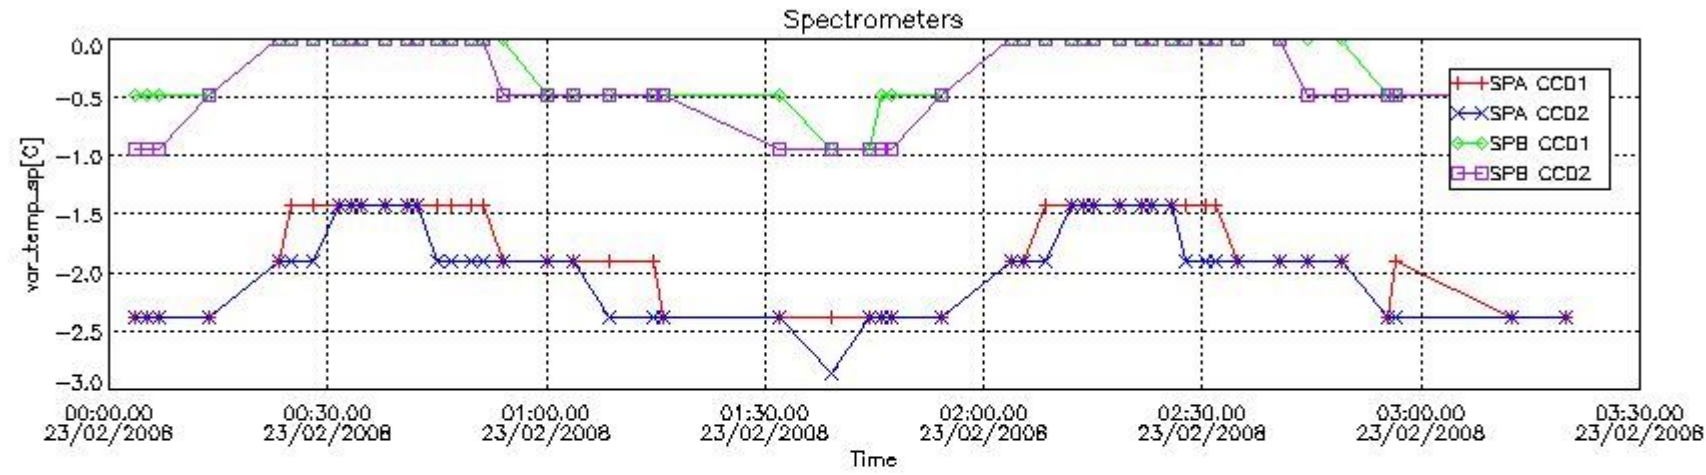

4. Overview of dark signal processing per product

The Dark Charge (DC) is a temperature-dependant signal added to the useful measurements and it is therefore subtracted from them during the processing. There are two phenomena that produce a continuous increase of the DC: the "hot pixels" (a pixel is "hot" when its DC exceeds by a significant amount its value measured on ground at the same temperature) and the "Random Telegraphic Signal" (abrupt change positive or negative of the CCD pixel signal, random in time, affecting only the DC part of the signal and not the photon generated signal).

In this section a list of products that did not use the Dark Sky Area (DSA) observation for the DC computation is given. It is also provided the mean DC plot per product for dark limb products with no error flag set.

4.1 All products used the DSA observation for the DC computation

4.2 Plot of mean dark charges per product: only products in DARK limb conditions without errors are used