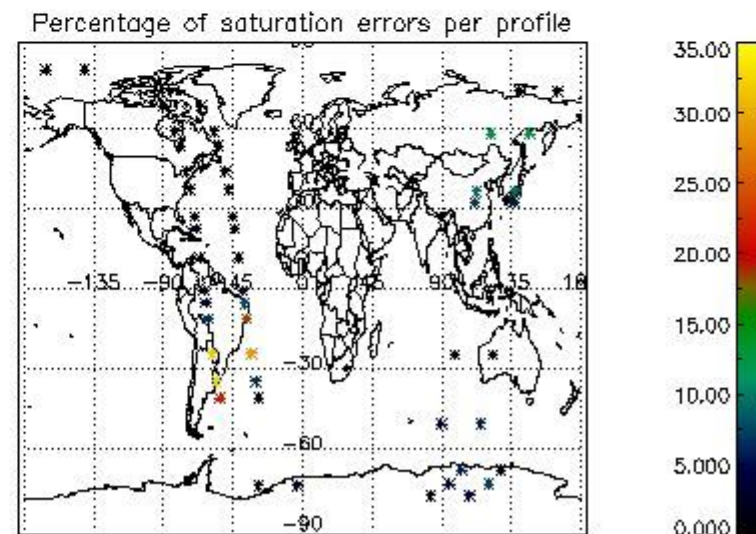

6. Statistics and plot of tangent altitude of the last measurement (DARK & BRIGHT products without errors)

6.1 Statistics on tangent altitude lost:

Statistics	DARK	BRIGHT	TWILIGHT
Mean:	15.045	21.404	14.602
St. deviation:	4.1935	4.6420	0.48896
Maximum:	20.018	28.124	14.948
Minimum:	4.4811	13.454	14.257
Number of data:	22.000	18.000	2.0000

6.2 Plot for DARK limb products