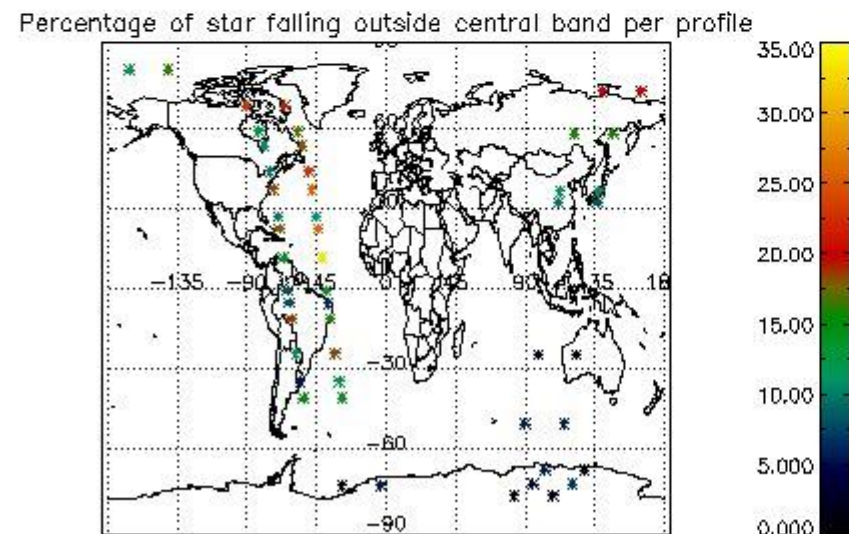

6. Statistics and plot of tangent altitude of the last measurement (DARK & BRIGHT products without errors)

6.1 Statistics on tangent altitude lost:

Statistics	DARK	BRIGHT	TWILIGHT
Mean:	15.045	21.404	14.602
St. deviation:	4.1935	4.6420	0.48896
Maximum:	20.018	28.124	14.948
Minimum:	4.4811	13.454	14.257
Number of data:	22.000	18.000	2.0000

6.2 Plot for DARK limb products