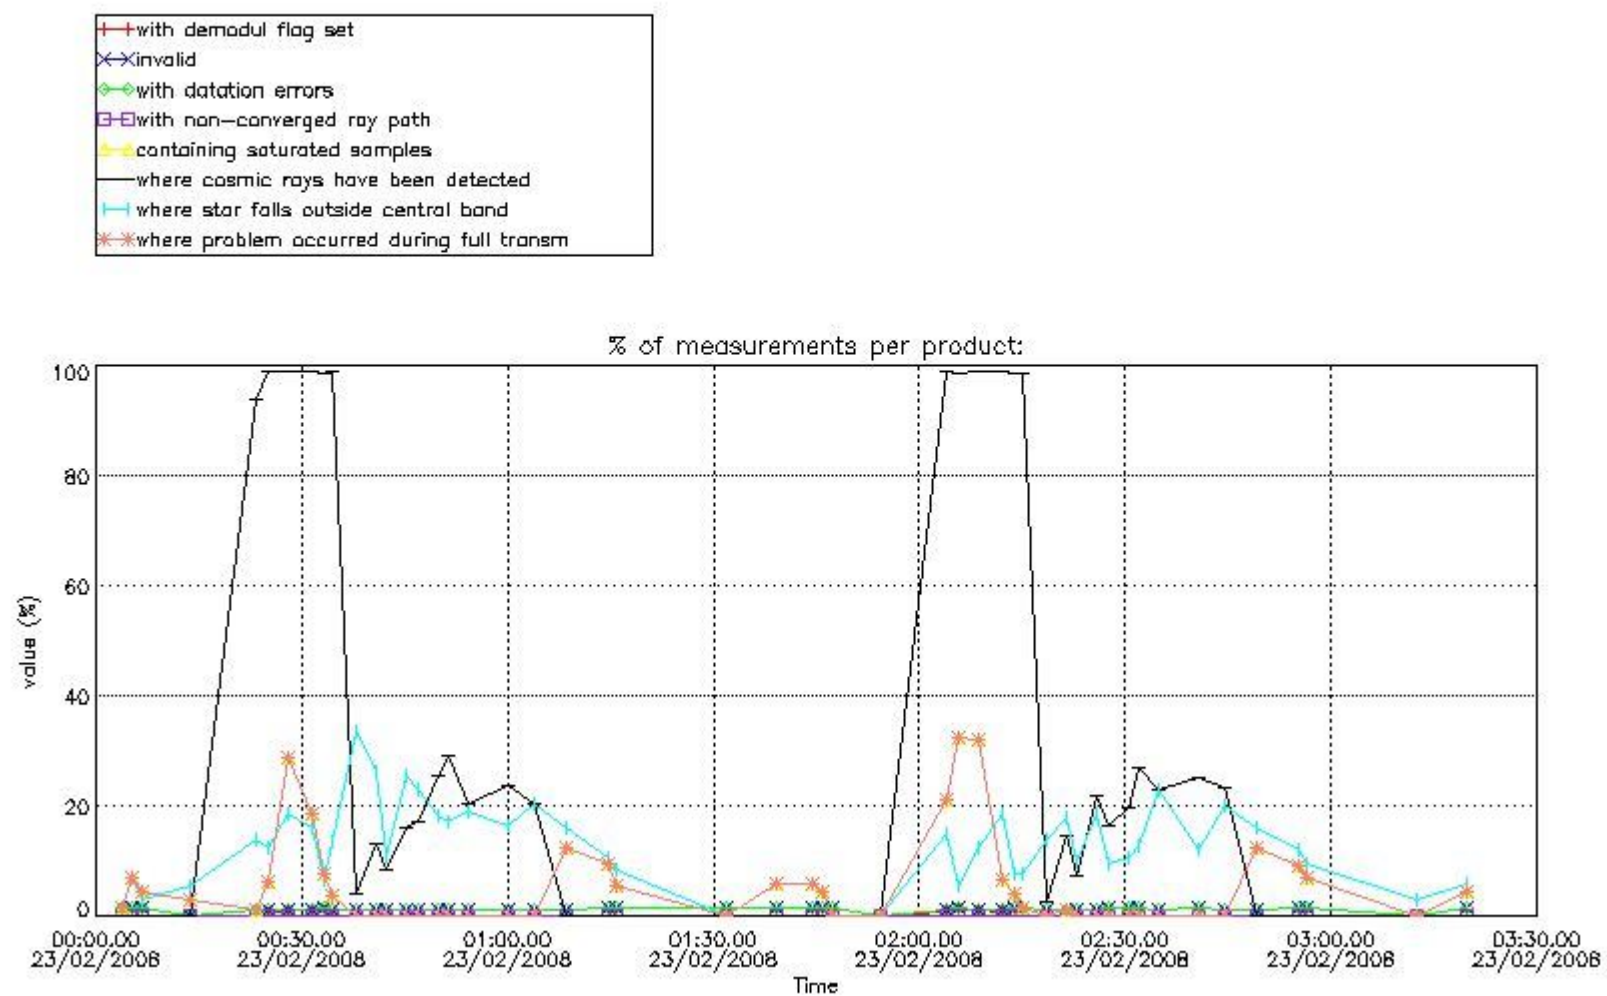

At least one measurement with demodulation flag set:	26.0000 %
Reference spectrum computed from DB:	0.00000 %
Reference spectrum with small number of measurements:	0.00000 %
SATU data not used:	0.00000 %

5.2 Plot quality information per product (time dependant)

5.3 Plot quality information per product (world map)