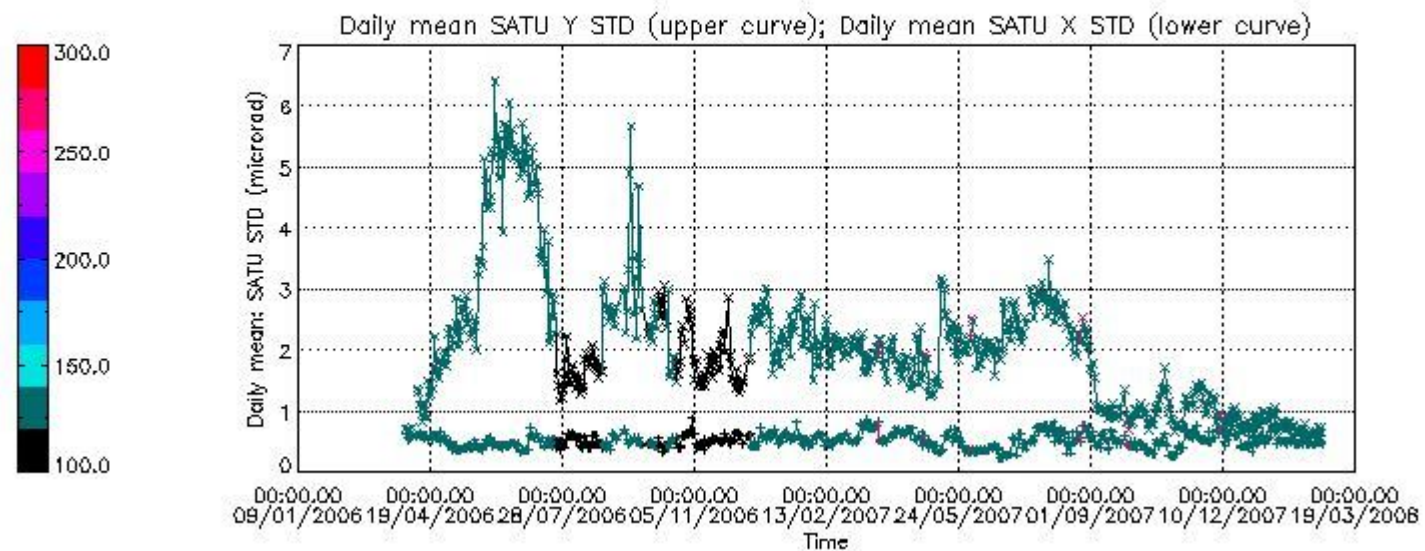

Number of data:	19900.	19900.	14800.	14800.

7.2.2 Trend of daily SATU NEA St. deviation since 1st April 2006 (dark limb)

The long term trend of the SATU 'X' and 'Y' standard deviations should be constant during the whole mission.

The colorbar represents the start tangent altitude (km) of the occultations.

Upper curve: STD of SATU Y axis

Lower curve: STD of SATU X axis

8. Auxiliary Data Files used for the production reported in section 2.4

The number reported in the third column indicates since which file (see list in section 2.4) the corresponding auxiliary file has been used. The fourth column is the date of those product files.

Type	Auxiliary Filename	Used since product	Used since product date
INST_PHYS_CHARACTERISTICS	GOM_INS_AXNIEC20050627_150713_20030716_120000_20100101_000000	1	23-FEB-2008 00:03:41
CALIBRATION_DATABASE	GOM_CAL_AXVIEC20080222_094723_20080220_000000_20100101_000000	1	23-FEB-2008 00:03:41
LEVEL-1B_PROC_CONFIG	GOM_PR1_AXNIEC20050627_151042_20020301_000000_20100101_000000	1	23-FEB-2008 00:03:41
STAR_CATALOGUE	GOM_CAT_AXVIEC20020121_161009_20020101_000000_20200101_000000	1	23-FEB-2008 00:03:41
STELLAR_SPECTRA_DATABANK	GOM_STS_AXNIEC20040308_103538_20020101_160000_20100101_000000	1	23-FEB-2008 00:03:41
ECMWF_FILE	AUX_ECF_AXNECM20080222_073112_20080222_210000_20080223_090000	1	23-FEB-2008 00:03:41
ECMWF_FILE	AUX_ECF_AXNECM20080222_193117_20080223_030000_20080223_150000	50	23-FEB-2008 03:19:47
OPTIONAL_ECMWF_FILE	MISSING	1	23-FEB-2008 00:03:41
ORBIT_DATA_FILE	DOR_NAV_OPNPDE20080222_194627_000038252066_00157_31273_5200.N1	1	23-FEB-2008 00:03:41
ORBIT_DATA_FILE	AUX_FPO_AXVPDS20080222_010111_20080221_182355_20080302_213046	5	23-FEB-2008 00:23:13