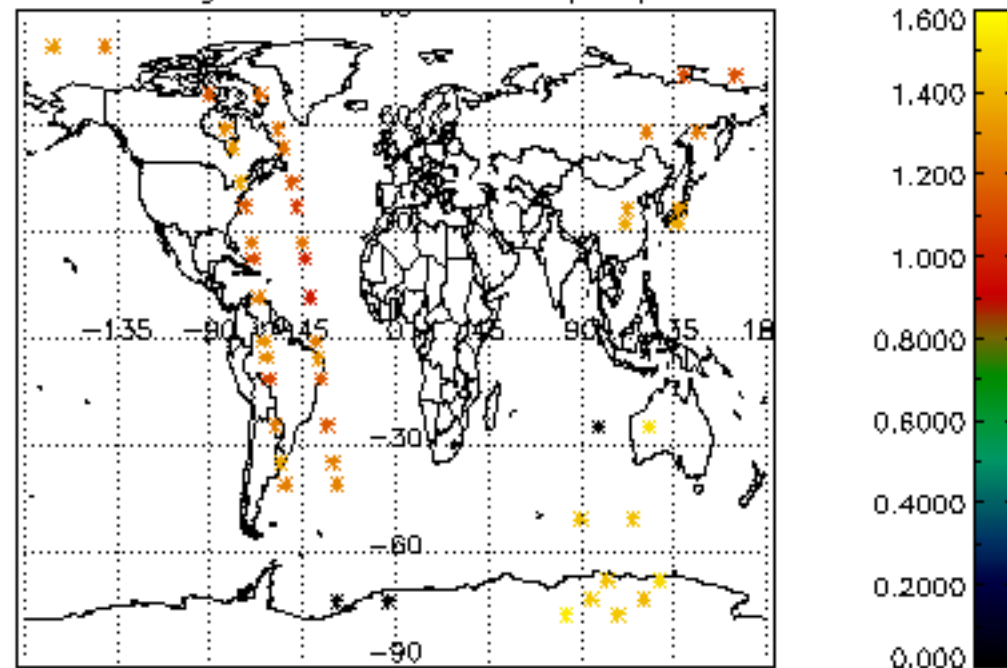

Percentage of datation errors per profile