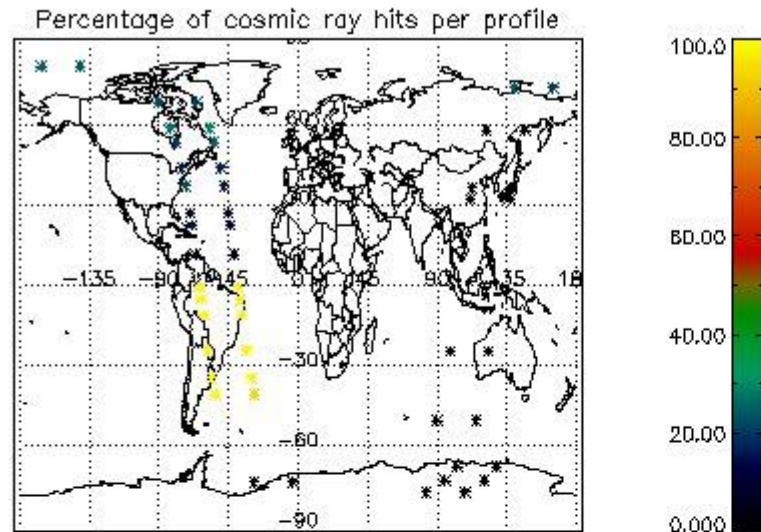

6. Statistics and plot of tangent altitude of the last measurement (DARK & BRIGHT products without errors)

6.1 Statistics on tangent altitude lost:

Statistics	DARK	BRIGHT	TWILIGHT
Mean:	15.045	21.404	14.602
St. deviation:	4.1935	4.6420	0.48896
Maximum:	20.018	28.124	14.948
Minimum:	4.4811	13.454	14.257
Number of data:	22.000	18.000	2.0000

6.2 Plot for DARK limb products