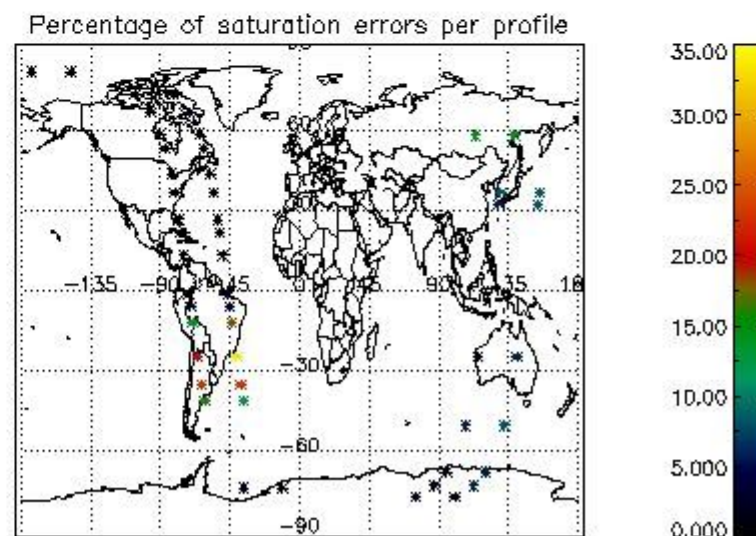

6. Statistics and plot of tangent altitude of the last measurement (DARK & BRIGHT products without errors)

6.1 Statistics on tangent altitude lost:

Statistics	DARK	BRIGHT	TWILIGHT
Mean:	15.082	19.717	15.100
St. deviation:	3.7957	5.5385	3.3411
Maximum:	19.733	25.992	17.463
Minimum:	6.6359	4.7371	12.738
Number of data:	22.000	18.000	2.0000

6.2 Plot for DARK limb products