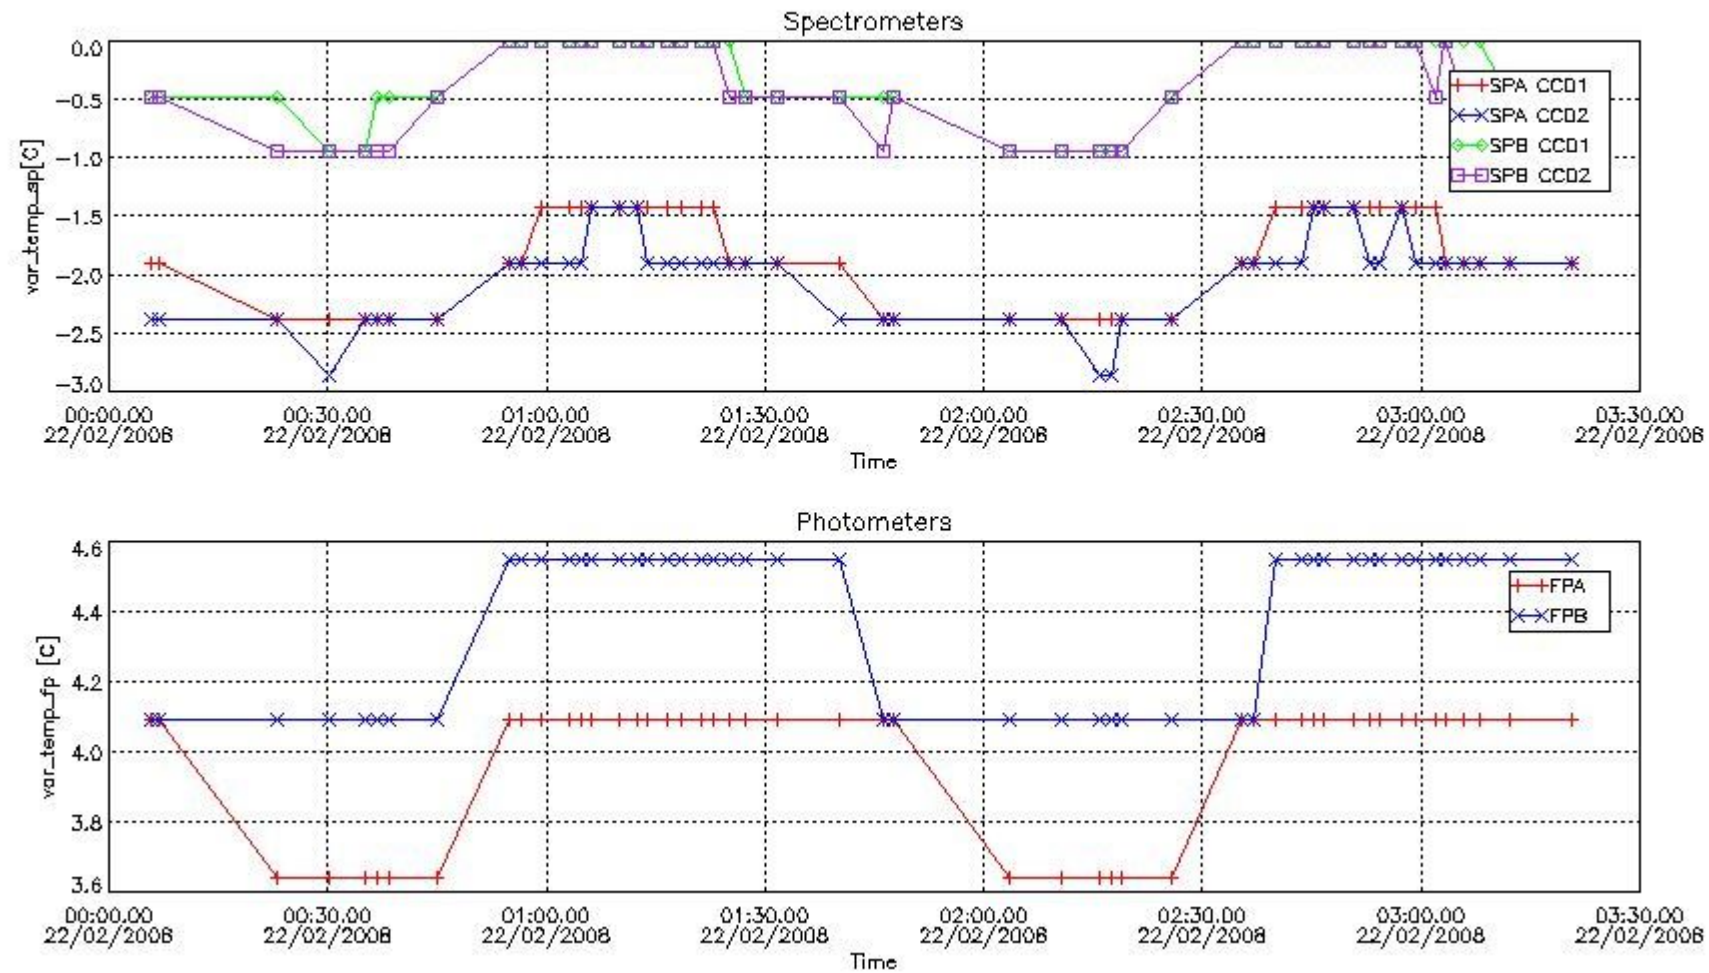

4. Overview of dark signal processing per product

The Dark Charge (DC) is a temperature-dependant signal added to the useful measurements and it is therefore subtracted from them during the processing. There are two phenomena that produce a continuous increase of the DC: the "hot pixels" (a pixel is "hot" when its DC exceeds by a significant amount its value measured on ground at the same temperature) and the "Random Telegraphic Signal" (abrupt change positive or negative of the CCD pixel signal, random in time, affecting only the DC part of the signal and not the photon generated signal).

In this section a list of products that did not use the Dark Sky Area (DSA) observation for the DC computation is given. It is also provided the mean DC plot per product for dark limb products with no error flag set.

4.1 All products used the DSA observation for the DC computation

4.2 Plot of mean dark charges per product: only products in DARK limb conditions without errors are used