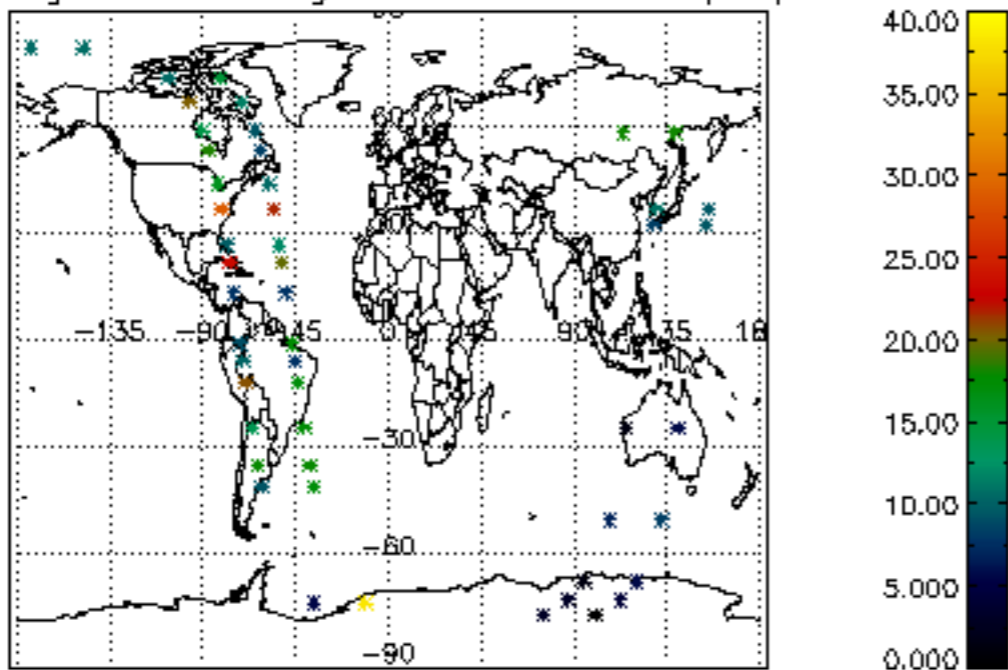

Percentage of star falling outside central band per profile