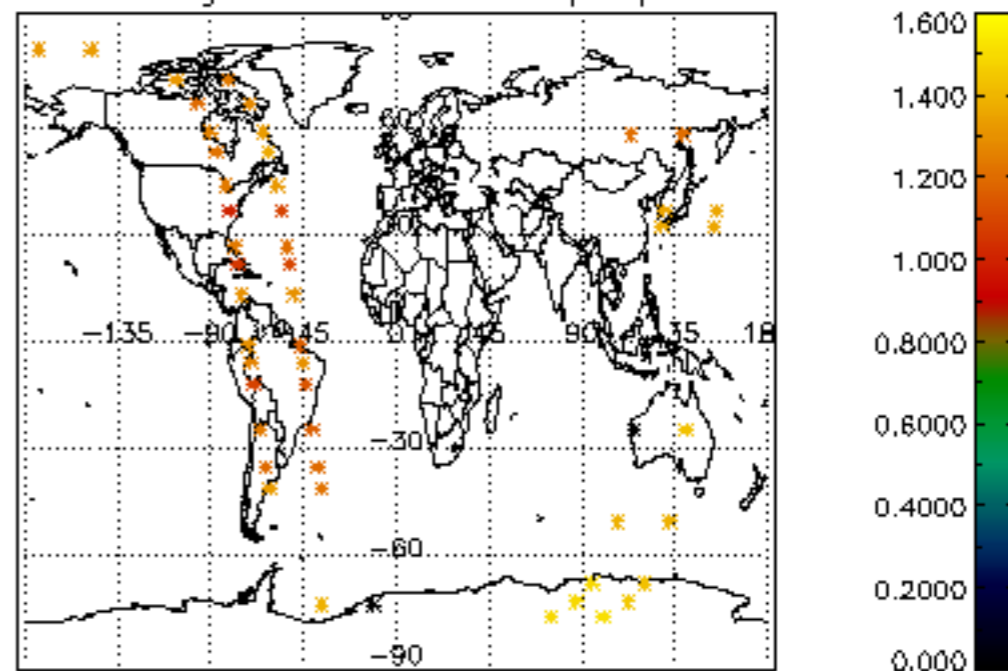

Percentage of datation errors per profile