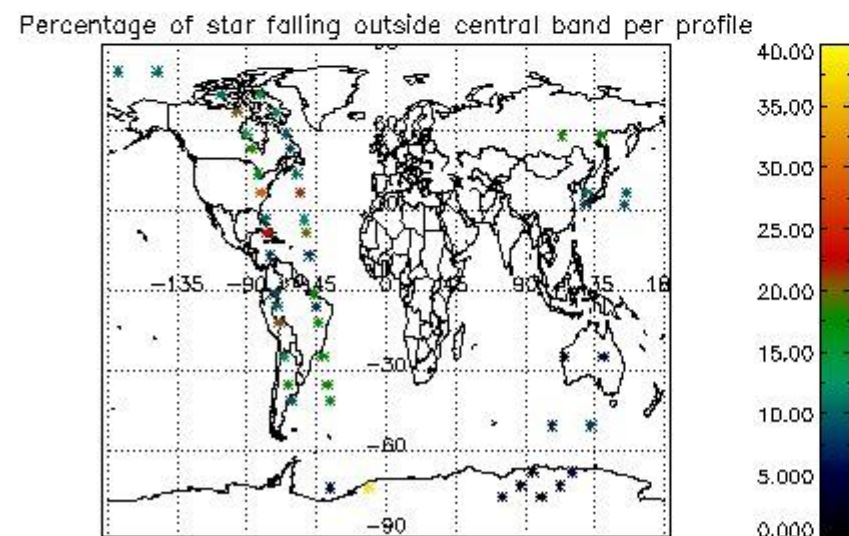

5.2 Plot quality information per product (time dependant)

5.3 Plot quality information per product (world map)

6. Statistics and plot of tangent altitude of the last measurement (DARK & BRIGHT products without errors)