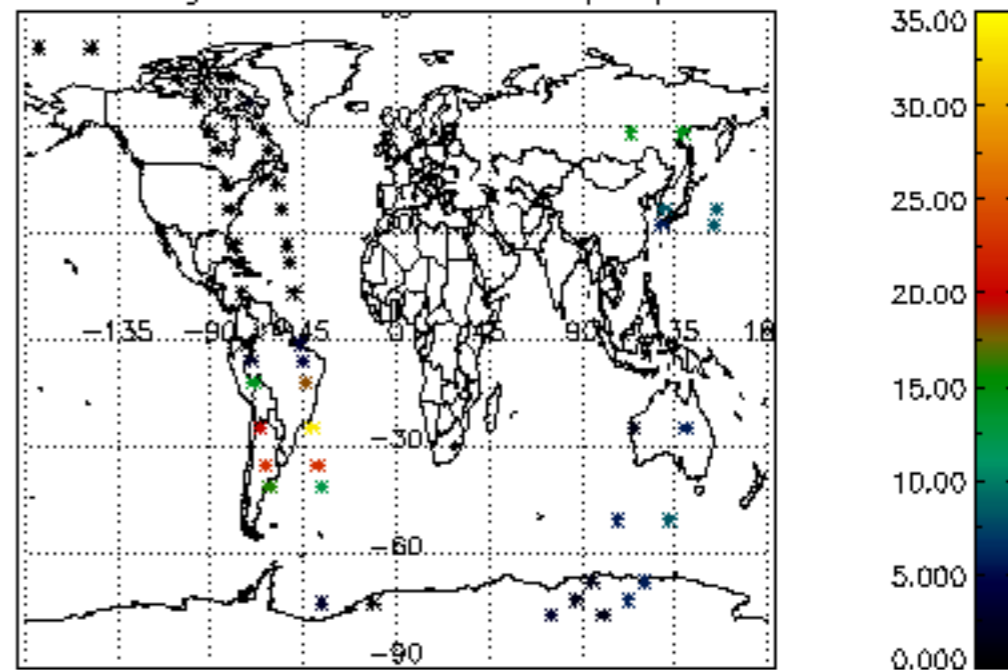

Percentage of cosmic ray hits per profile

Percentage of datation errors per profile

Percentage of star falling outside central band per profile

Percentage of saturation errors per profile

Tangent altitude at which the star is lost