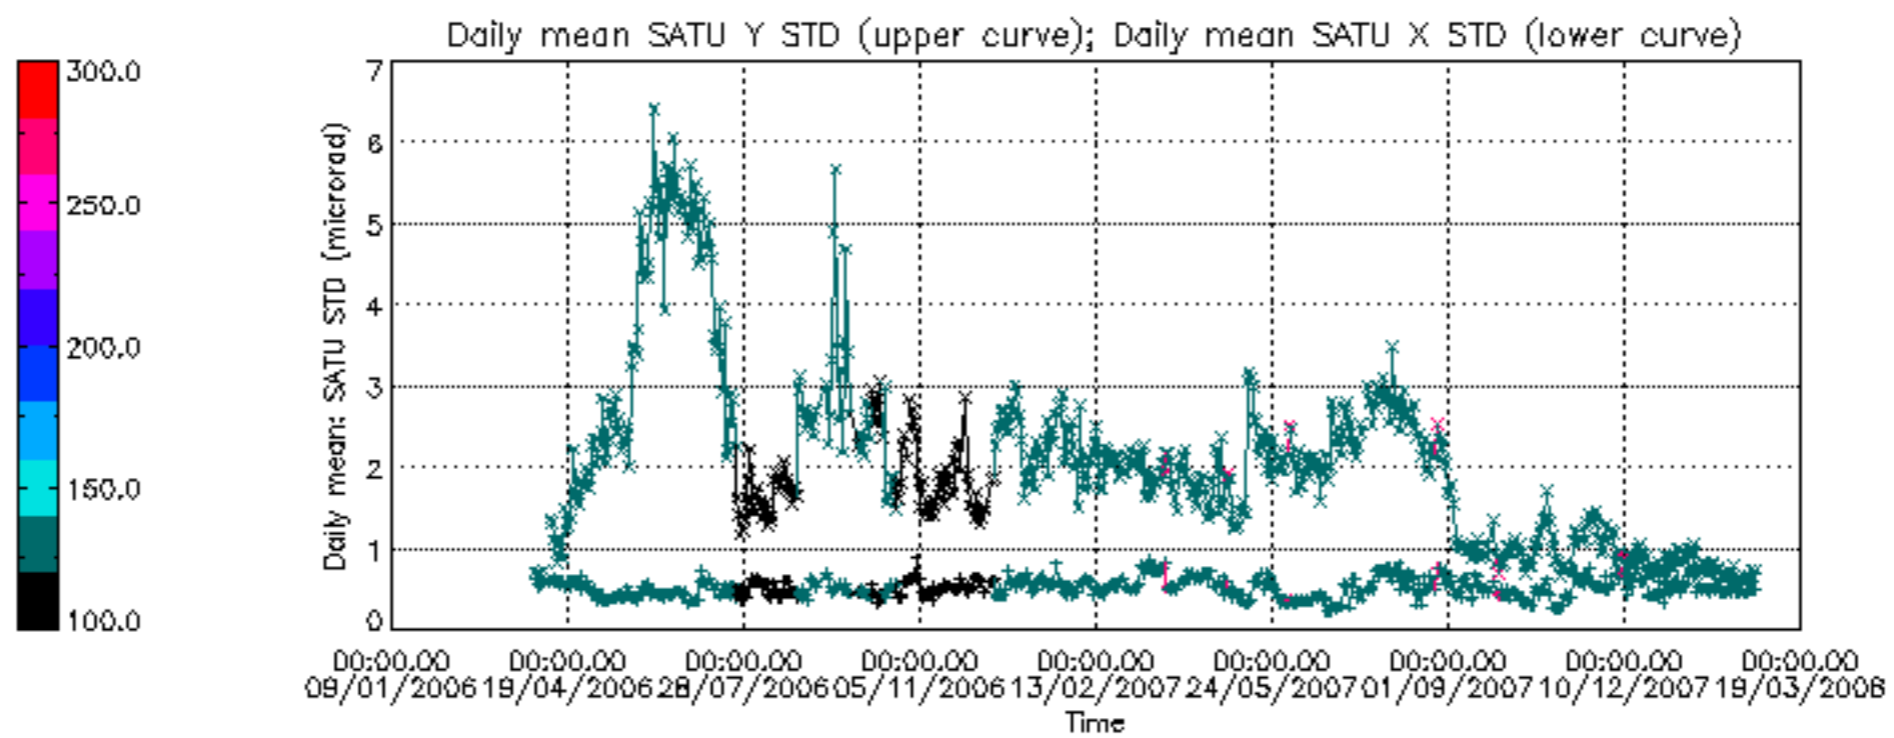

Tangent altitude at which the star is lost

Tangent altitude at which the star is lost

/nas3/ENVISAT/GOMOS/GOM_NL__0P/GOM_NL__0PNPDE20080201_015436_000041842065_00346_30961_5235.N1

1;	-724.9;	01-FEB-2008	01:54:36;	Dark	;	43.0;	86;	35Eta	Oph	;	2.43;	10200;	occ;	86;	0;	30961
2;	-420.4;	01-FEB-2008	01:59:40;	Dark	;	38.5;	25;	35Lam	Sco	;	1.62;	28000;	occ;	77;	0;	30961
3;	-332.1;	01-FEB-2008	02:01:08;	Dark	;	37.5;	40;	The	Sco	;	1.86;	7100;	occ;	75;	0;	30961
4;	-218.5;	01-FEB-2008	02:03:02;	Dark	;	36.0;	147;	Alp	Ara	;	2.88;	26000;	occ;	72;	0;	30961
5;	-125.2;	01-FEB-2008	02:04:35;	Dark	;	43.0;	141;	Bet	Ara	;	2.84;	4600;	occ;	86;	0;	30961
6;	89.5;	01-FEB-2008	02:08:10;	Dark	;	37.5;	134;	Bet	TrA	;	2.81;	6600;	occ;	75;	0;	30962
7;	191.6;	01-FEB-2008	02:09:52;	Dark	;	42.5;	4;	Alp1	Cen	;	-0.01;	5800;	occ;	85;	0;	30962
8;	342.2;	01-FEB-2008	02:12:23;	Dark	;	59.5;	0;			;	0.00;	0;	occ;	119;	0;	30962
9;	467.4;	01-FEB-2008	02:14:28;	Dark	;	43.0;	12;	Alp1	Cru	;	0.77;	30000;	occ;	86;	0;	30962
10;	680.9;	01-FEB-2008	02:18:01;	Dark	;	38.0;	29;	Bet	Car	;	1.67;	10200;	occ;	76;	0;	30962
11;	821.9;	01-FEB-2008	02:20:23;	Dark	;	38.5;	71;	Iot	Car	;	2.25;	7700;	occ;	77;	0;	30962
12;	927.1;	01-FEB-2008	02:22:08;	Dark	;	37.0;	46;	Del	Vel	;	1.95;	10600;	occ;	74;	0;	30962
13;	1078.7;	01-FEB-2008	02:24:39;	Dark	;	40.5;	34;	Gam2	Vel	;	1.79;	23000;	occ;	81;	0;	30962
14;	1203.9;	01-FEB-2008	02:26:45;	Dark	;	39.5;	70;	Zet	Pup	;	2.25;	39000;	occ;	79;	0;	30962
15;	1286.8;	01-FEB-2008	02:28:07;	Dark	;	43.5;	117;	Pi	Pup	;	2.71;	3800;	occ;	87;	0;	30962
16;	1433.1;	01-FEB-2008	02:30:34;	Dark	;	42.5;	23;	21Eps	CMA	;	1.50;	26000;	occ;	85;	0;	30962
17;	1515.9;	01-FEB-2008	02:31:56;	Dark	;	36.0;	179;	240mi2	CMA	;	3.03;	24000;	occ;	72;	0;	30962
18;	1644.9;	01-FEB-2008	02:34:05;	Dark	;	45.0;	1;	9Alp	CMA	;	-1.44;	11000;	occ;	90;	0;	30962
19;	1993.0;	01-FEB-2008	02:39:54;	Dark	;	49.0;	8;	10Alp	CMI	;	0.40;	6500;	occ;	98;	0;	30962
20;	2198.7;	01-FEB-2008	02:43:19;	Bright;	;	38.0;	44;	24Gam	Gem	;	1.93;	11000;	occ;	76;	0;	30962
21;	2308.7;	01-FEB-2008	02:45:09;	Bright;	;	38.0;	151;	13Mu	Gem	;	2.89;	3000;	occ;	76;	0;	30962
22;	2456.9;	01-FEB-2008	02:47:38;	Bright;	;	40.0;	24;	66Alp	Gem	;	1.58;	10200;	occ;	80;	0;	30962
23;	2566.4;	01-FEB-2008	02:49:27;	Bright;	;	36.0;	107;	37The	Aur	;	2.65;	11000;	occ;	72;	0;	30962
24;	2691.8;	01-FEB-2008	02:51:32;	Bright;	;	35.5;	42;	34Bet	Aur	;	1.90;	10200;	occ;	71;	0;	30962
25;	3427.9;	01-FEB-2008	03:03:49;	Bright;	;	32.0;	49;	1Alp	UMi	;	1.99;	6300;	occ;	64;	0;	30962