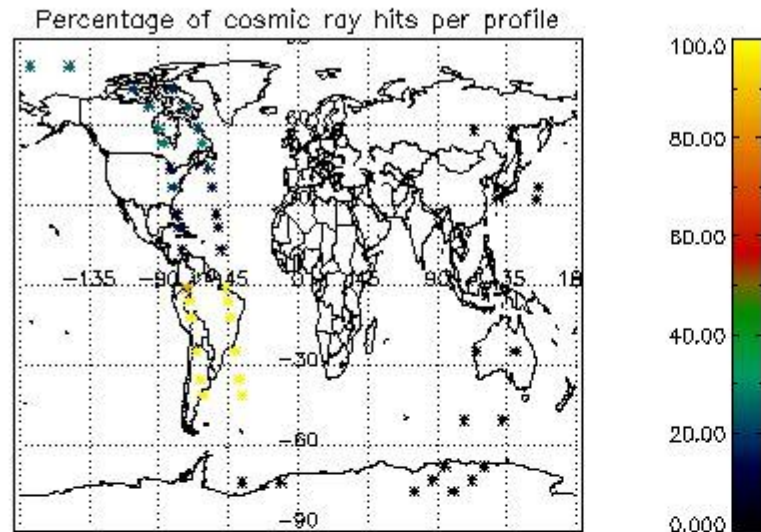

6. Statistics and plot of tangent altitude of the last measurement (DARK & BRIGHT products without errors)

6.1 Statistics on tangent altitude lost:

Statistics	DARK	BRIGHT	TWILIGHT
Mean:	15.082	19.717	15.100
St. deviation:	3.7957	5.5385	3.3411
Maximum:	19.733	25.992	17.463
Minimum:	6.6359	4.7371	12.738
Number of data:	22.000	18.000	2.0000

6.2 Plot for DARK limb products