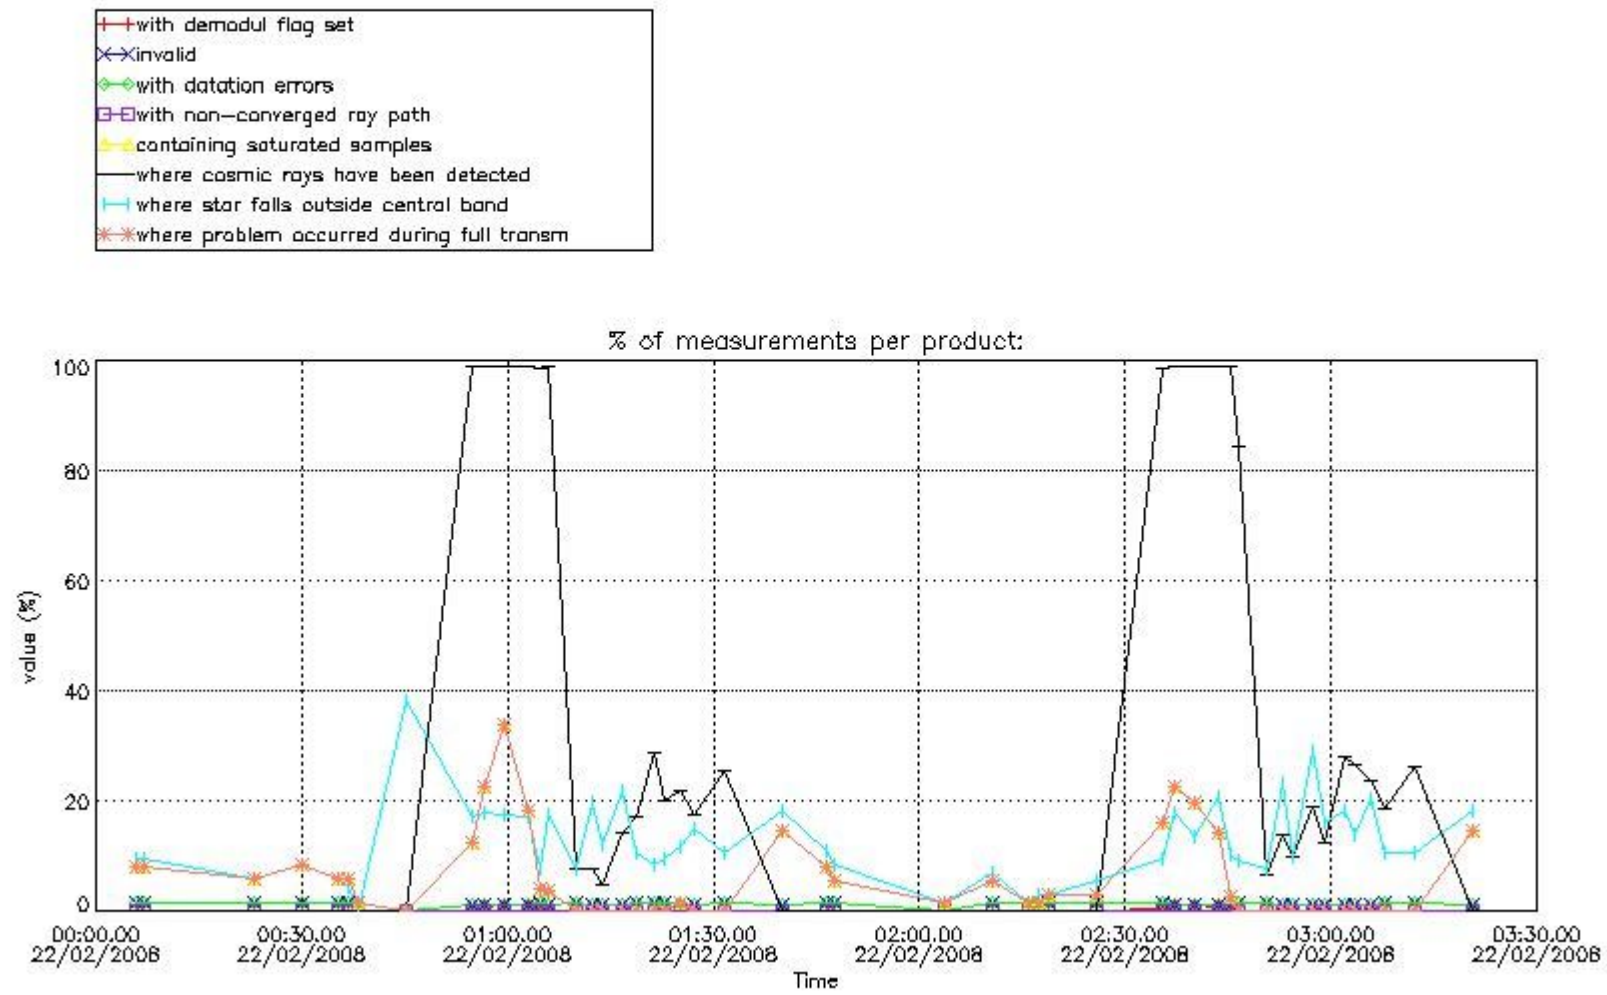

At least one measurement with demodulation flag set:	22.0000 %
Reference spectrum computed from DB:	0.00000 %
Reference spectrum with small number of measurements:	0.00000 %
SATU data not used:	0.00000 %

5.2 Plot quality information per product (time dependant)

5.3 Plot quality information per product (world map)