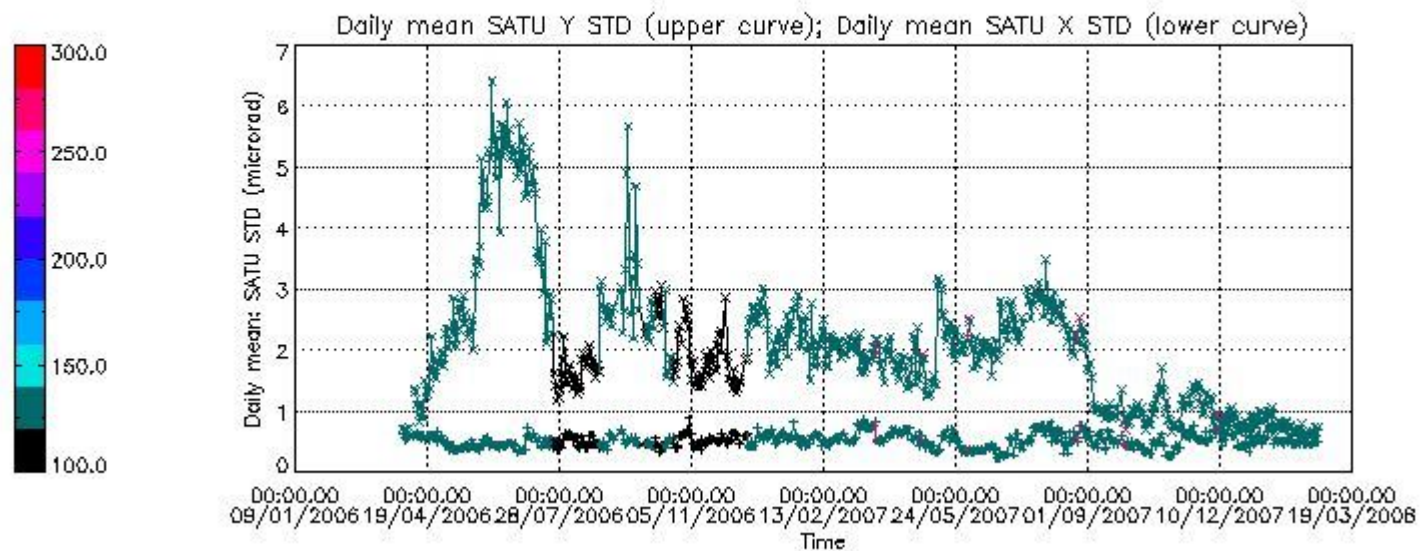

Number of data:	19800.	19800.	14600.	14600.

7.2.2 Trend of daily SATU NEA St. deviation since 1st April 2006 (dark limb)

The long term trend of the SATU 'X' and 'Y' standard deviations should be constant during the whole mission.

The colorbar represents the start tangent altitude (km) of the occultations.

Upper curve: STD of SATU Y axis

Lower curve: STD of SATU X axis

8. Auxiliary Data Files used for the production reported in section 2.4

The number reported in the third column indicates since which file (see list in section 2.4) the corresponding auxiliary file has been used. The fourth column is the date of those product files.

Type	Auxiliary Filename	Used since product	Used since product date
INST_PHYS_CHARACTERISTICS	GOM_INS_AXNIEC20050627_150713_20030716_120000_20100101_000000	1	22-FEB-2008 00:05:43
CALIBRATION_DATABASE	GOM_CAL_AXVIEC20080215_083106_20080213_000000_20100101_000000	1	22-FEB-2008 00:05:43
LEVEL-1B_PROC_CONFIG	GOM_PR1_AXNIEC20050627_151042_20020301_000000_20100101_000000	1	22-FEB-2008 00:05:43
STAR_CATALOGUE	GOM_CAT_AXVIEC20020121_161009_20020101_000000_20200101_000000	1	22-FEB-2008 00:05:43
STELLAR_SPECTRA_DATABANK	GOM_STS_AXNIEC20040308_103538_20020101_160000_20100101_000000	1	22-FEB-2008 00:05:43
ECMWF_FILE	AUX_ECF_AXNECM20080221_073110_20080221_210000_20080222_090000	1	22-FEB-2008 00:05:43
OPTIONAL_ECMWF_FILE	MISSING	1	22-FEB-2008 00:05:43
ORBIT_DATA_FILE	DOR_NAV_OPNPDE20080221_212731_000057382066_00143_31259_5194.N1	1	22-FEB-2008 00:05:43
ORBIT_DATA_FILE	DOR_NAV_OPNPDE20080221_230828_000057382066_00144_31260_5195.N1	9	22-FEB-2008 00:54:46
ORBIT_DATA_FILE	DOR_NAV_OPNPDE20080222_004925_000041442066_00145_31261_5196.N1	29	22-FEB-2008 02:10:45