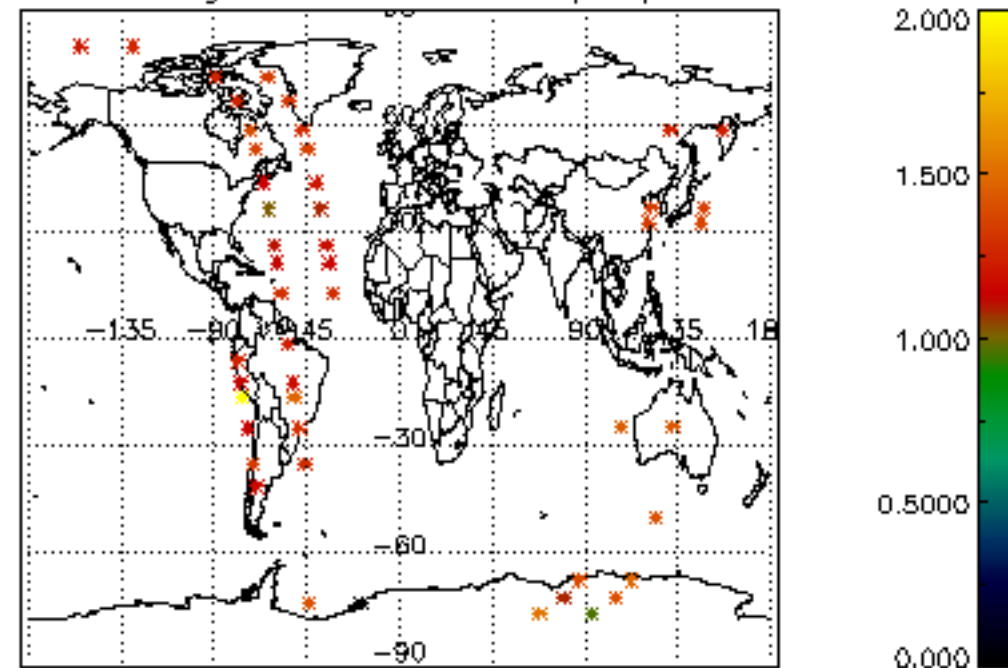

Percentage of cosmic ray hits per profile

Percentage of datation errors per profile

Percentage of star falling outside central band per profile

Percentage of saturation errors per profile

Tangent altitude at which the star is lost