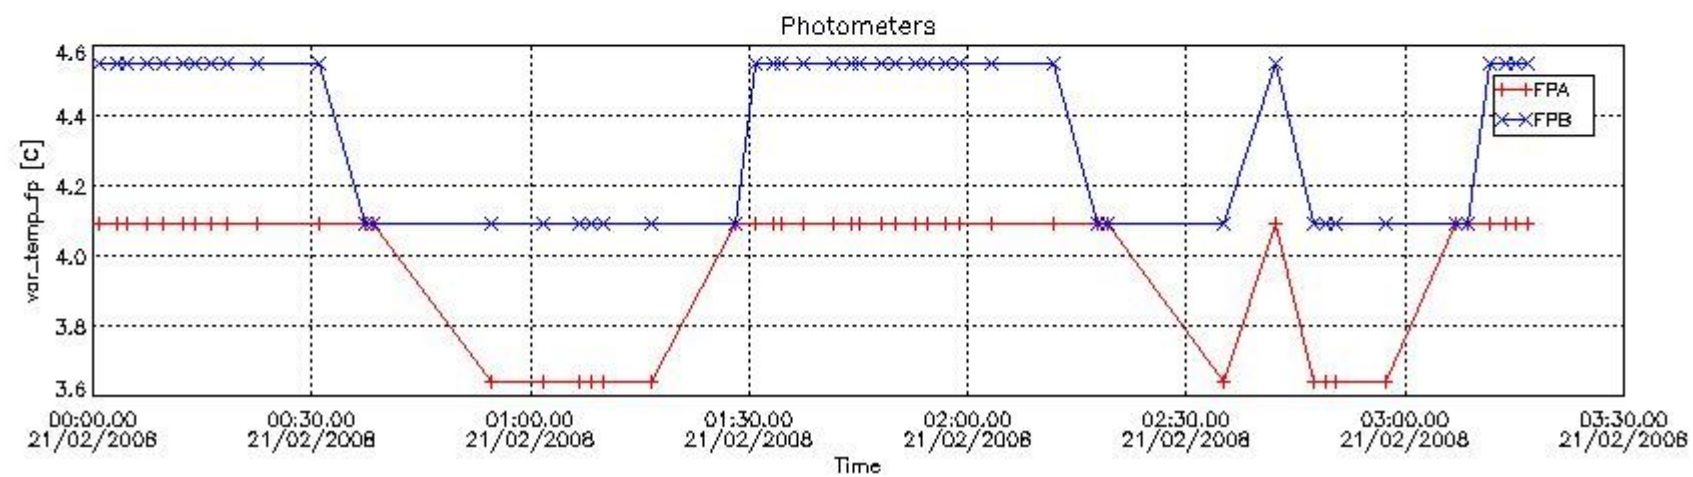

4. Overview of dark signal processing per product

The Dark Charge (DC) is a temperature-dependant signal added to the useful measurements and it is therefore subtracted from them during the processing. There are two phenomena that produce a continuous increase of the DC: the "hot pixels" (a pixel is "hot" when its DC exceeds by a significant amount its value measured on ground at the same temperature) and the "Random Telegraphic Signal" (abrupt change positive or negative of the CCD pixel signal, random in time, affecting only the DC part of the signal and not the photon generated signal).

In this section a list of products that did not use the Dark Sky Area (DSA) observation for the DC computation is given. It is also provided the mean DC plot per product for dark limb products with no error flag set.

4.1 All products used the DSA observation for the DC computation

4.2 Plot of mean dark charges per product: only products in DARK limb conditions without errors are used