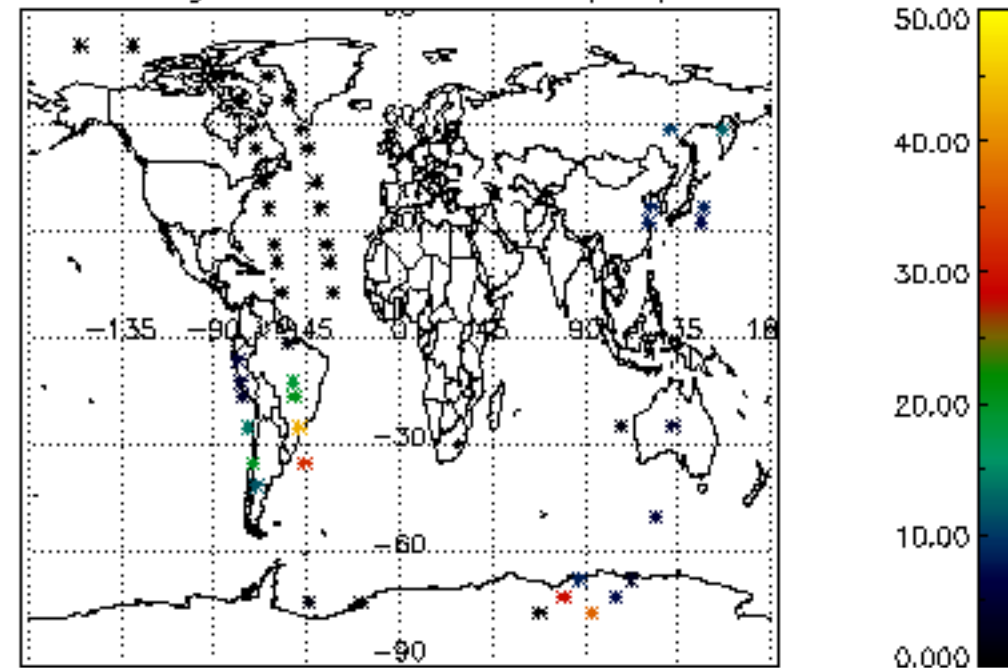

Percentage of cosmic ray hits per profile

Percentage of datation errors per profile

Percentage of star falling outside central band per profile

Percentage of saturation errors per profile

Tangent altitude at which the star is lost