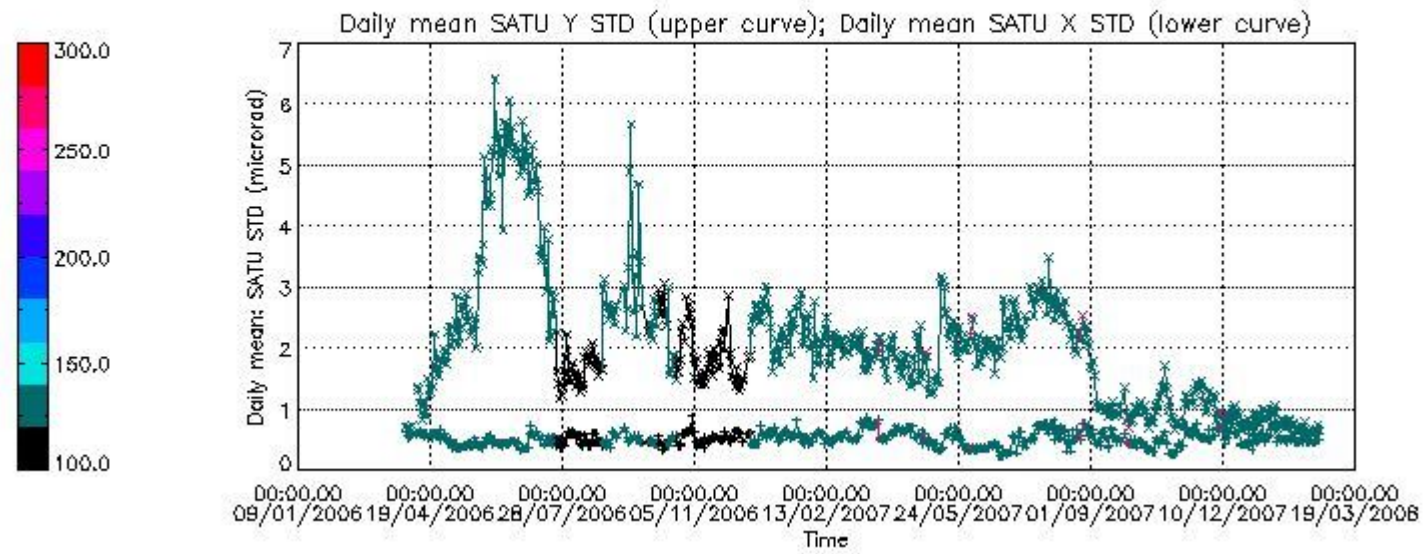

Number of data:	19850.	19850.	13850.	13850.

7.2.2 Trend of daily SATU NEA St. deviation since 1st April 2006 (dark limb)

The long term trend of the SATU 'X' and 'Y' standard deviations should be constant during the whole mission.

The colorbar represents the start tangent altitude (km) of the occultations.

Upper curve: STD of SATU Y axis

Lower curve: STD of SATU X axis

8. Auxiliary Data Files used for the production reported in section 2.4

The number reported in the third column indicates since which file (see list in section 2.4) the corresponding auxiliary file has been used. The fourth column is the date of those product files.

Type	Auxiliary Filename	Used since product	Used since product date
INST_PHYS_CHARACTERISTICS	GOM_INS_AXNIEC20050627_150713_20030716_120000_20100101_000000	1	21-FEB-2008 00:00:54
CALIBRATION_DATABASE	GOM_CAL_AXVIEC20080215_083106_20080213_000000_20100101_000000	1	21-FEB-2008 00:00:54
LEVEL-1B_PROC_CONFIG	GOM_PR1_AXNIEC20050627_151042_20020301_000000_20100101_000000	1	21-FEB-2008 00:00:54
STAR_CATALOGUE	GOM_CAT_AXVIEC20020121_161009_20020101_000000_20200101_000000	1	21-FEB-2008 00:00:54
STELLAR_SPECTRA_DATABANK	GOM_STS_AXNIEC20040308_103538_20020101_160000_20100101_000000	1	21-FEB-2008 00:00:54
ECMWF_FILE	AUX_ECF_AXNECM20080220_073111_20080220_210000_20080221_090000	1	21-FEB-2008 00:00:54
OPTIONAL_ECMWF_FILE	MISSING	1	21-FEB-2008 00:00:54
ORBIT_DATA_FILE	DOR_NAV_OPNPDE20080220_215931_000060572066_00129_31245_5188.N1	1	21-FEB-2008 00:00:54
ORBIT_DATA_FILE	DOR_NAV_OPNPDE20080220_234547_000054192066_00130_31246_5189.N1	20	21-FEB-2008 01:28:00
ORBIT_DATA_FILE	DOR_NAV_OPNPDE20080221_012126_000044632066_00131_31247_5190.N1	39	21-FEB-2008 02:42:19