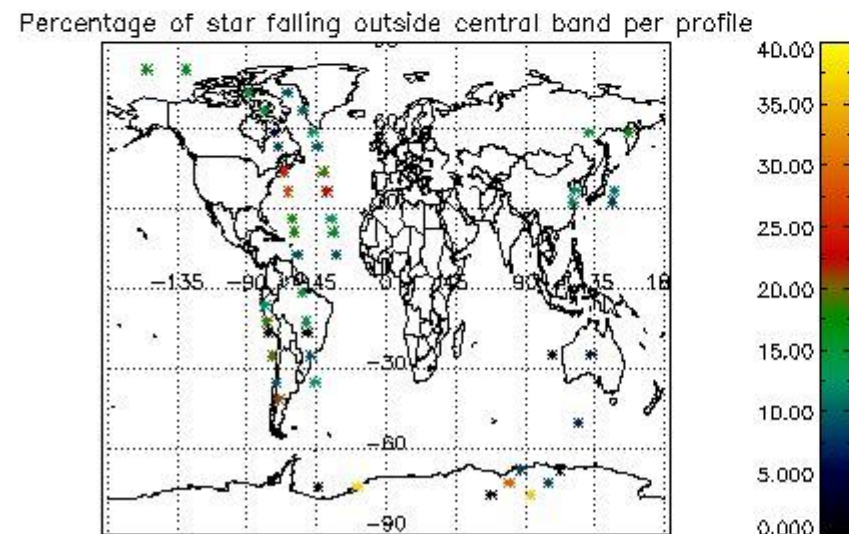

6. Statistics and plot of tangent altitude of the last measurement (DARK & BRIGHT products without errors)

6.1 Statistics on tangent altitude lost:

Statistics	DARK	BRIGHT	TWILIGHT
Mean:	18.151	17.279	10.564
St. deviation:	10.728	6.7805	0.0000
Maximum:	60.392	27.906	10.564
Minimum:	7.5594	4.1494	10.564
Number of data:	22.000	17.000	1.0000

6.2 Plot for DARK limb products