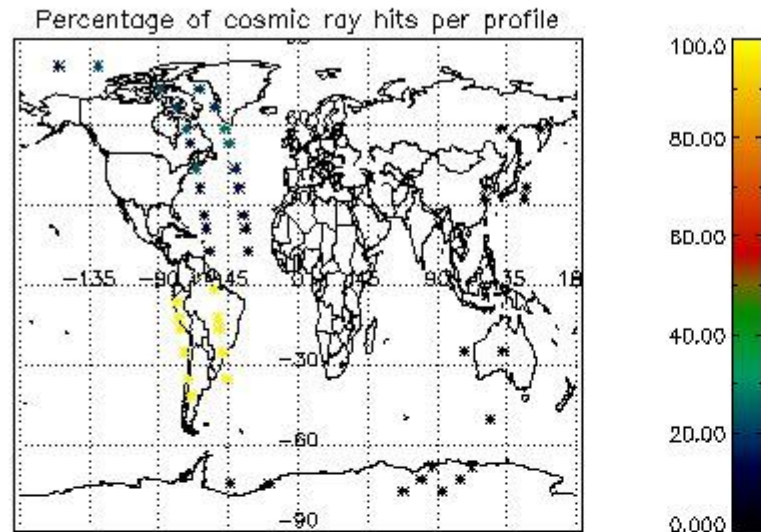

6. Statistics and plot of tangent altitude of the last measurement (DARK & BRIGHT products without errors)

6.1 Statistics on tangent altitude lost:

Statistics	DARK	BRIGHT	TWILIGHT
Mean:	18.151	17.279	10.564
St. deviation:	10.728	6.7805	0.0000
Maximum:	60.392	27.906	10.564
Minimum:	7.5594	4.1494	10.564
Number of data:	22.000	17.000	1.0000

6.2 Plot for DARK limb products