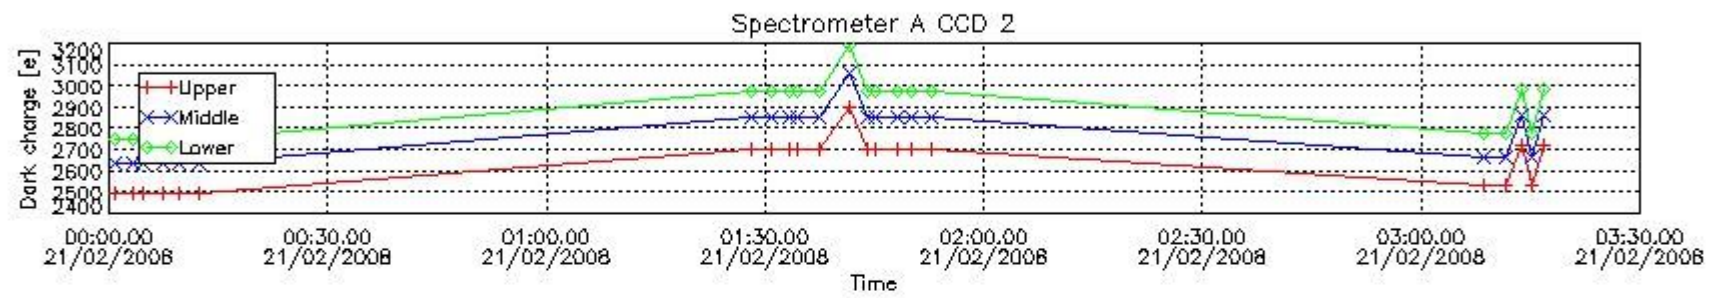

5. Demodulation flag and quality information monitoring

In this section it is presented the modulation information extracted from the pcd (product confidence data) at measurement level and information extracted from the Quality Summary dataset. Only products without errors (error flag in the MPH set to "0") are used.

5.1 Percentage of products during reporting period with: