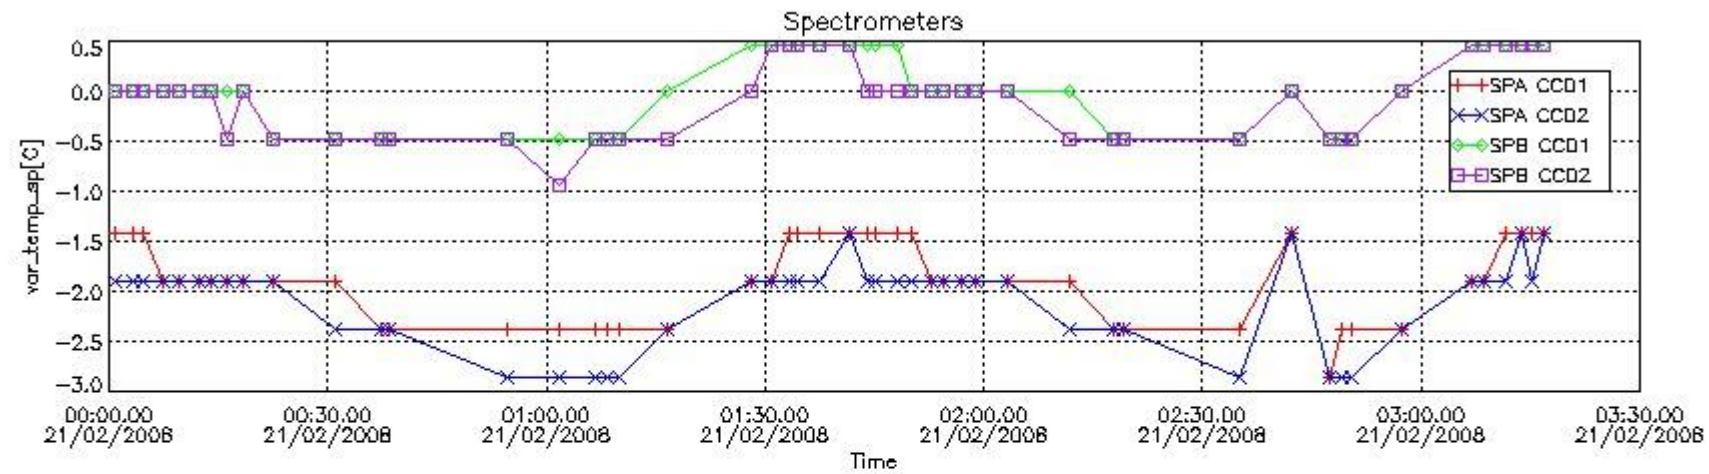

4. Overview of dark signal processing per product

The Dark Charge (DC) is a temperature-dependant signal added to the useful measurements and it is therefore subtracted from them during the processing. There are two phenomena that produce a continuous increase of the DC: the "hot pixels" (a pixel is "hot" when its DC exceeds by a significant amount its value measured on ground at the same temperature) and the "Random Telegraphic Signal" (abrupt change positive or negative of the CCD pixel signal, random in time, affecting only the DC part of the signal and not the photon generated signal).

In this section a list of products that did not use the Dark Sky Area (DSA) observation for the DC computation is given. It is also provided the mean DC plot per product for dark limb products with no error flag set.

4.1 All products used the DSA observation for the DC computation

4.2 Plot of mean dark charges per product: only products in DARK limb conditions without errors are used