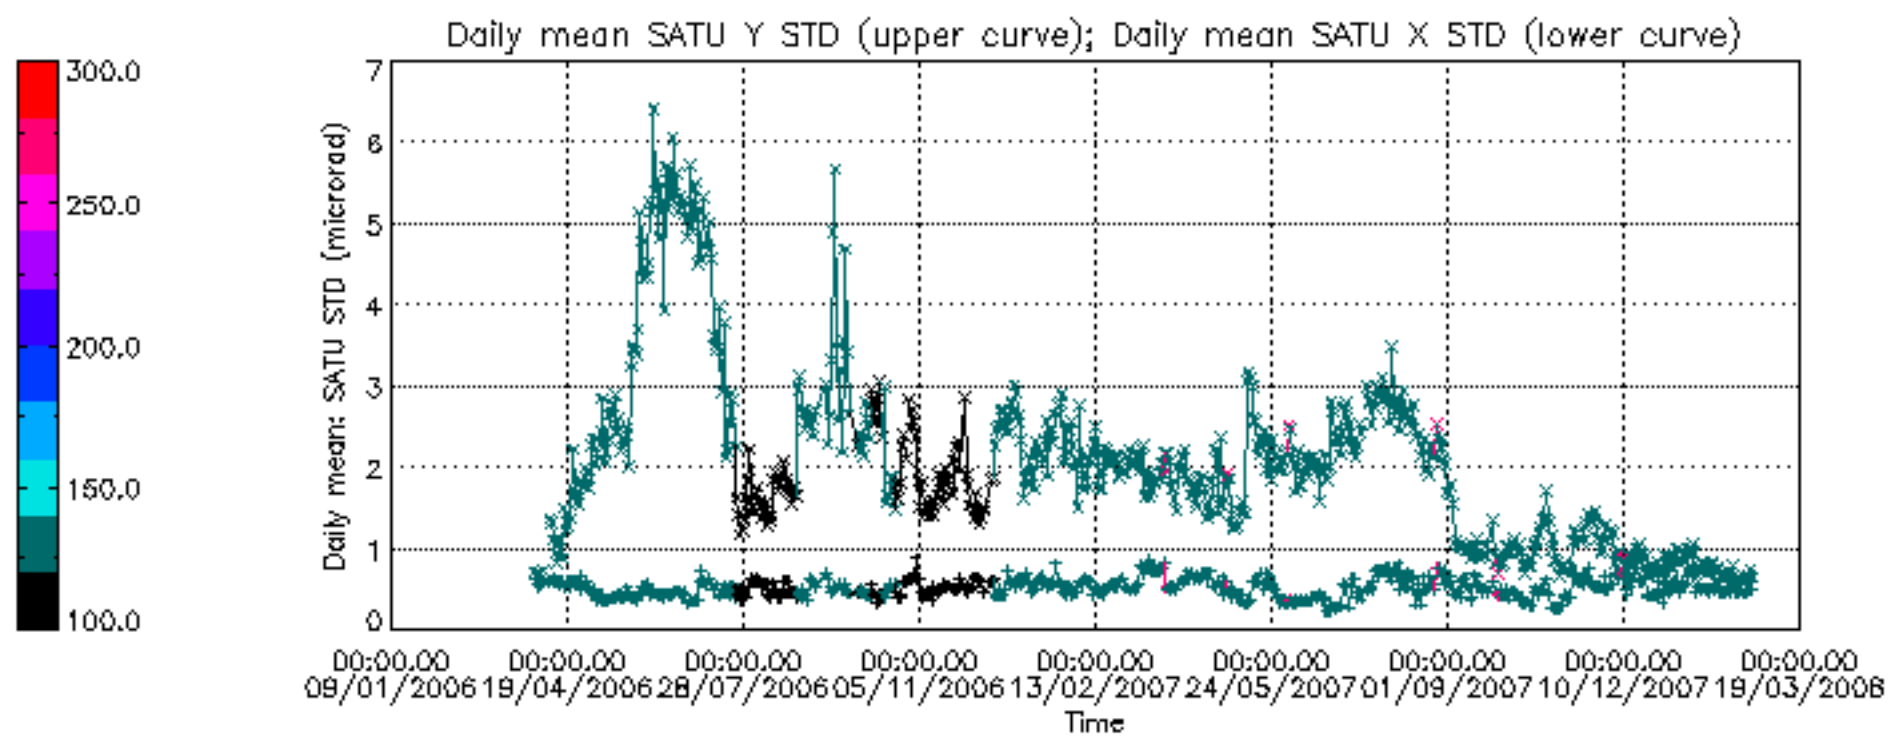

Tangent altitude at which the star is lost

Tangent altitude at which the star is lost

/nas3/ENVISAT/GOMOS/GOM\_NL\_\_0P/GOM\_NL\_\_0PNPDE20080201\_015436\_000041842065\_00346\_30961\_5235.N1

1; -724.9; 01-FEB-2008 01:54:36; Dark ; 43.0; 86; 35Eta Oph ; 2.43; 10200;occ; 86; 0;30961  
 2; -420.4; 01-FEB-2008 01:59:40; Dark ; 38.5; 25; 35Lam Sco ; 1.62; 28000;occ; 77; 0;30961  
 3; -332.1; 01-FEB-2008 02:01:08; Dark ; 37.5; 40; The Sco ; 1.86; 7100;occ; 75; 0;30961  
 4; -218.5; 01-FEB-2008 02:03:02; Dark ; 36.0; 147; Alp Ara ; 2.88; 26000;occ; 72; 0;30961  
 5; -125.2; 01-FEB-2008 02:04:35; Dark ; 43.0; 141; Bet Ara ; 2.84; 4600;occ; 86; 0;30961  
 6; 89.5; 01-FEB-2008 02:08:10; Dark ; 37.5; 134; Bet TrA ; 2.81; 6600;occ; 75; 0;30962  
 7; 191.6; 01-FEB-2008 02:09:52; Dark ; 42.5; 4; Alp1Cen ; -0.01; 5800;occ; 85; 0;30962  
 8; 342.2; 01-FEB-2008 02:12:23; Dark ; 59.5; 0; ; 0.00; 0;occ; 119; 0;30962  
 9; 467.4; 01-FEB-2008 02:14:28; Dark ; 43.0; 12; Alp1Cru ; 0.77; 30000;occ; 86; 0;30962  
 10; 680.9; 01-FEB-2008 02:18:01; Dark ; 38.0; 29; Bet Car ; 1.67; 10200;occ; 76; 0;30962  
 11; 821.9; 01-FEB-2008 02:20:23; Dark ; 38.5; 71; Iot Car ; 2.25; 7700;occ; 77; 0;30962  
 12; 927.1; 01-FEB-2008 02:22:08; Dark ; 37.0; 46; Del Vel ; 1.95; 10600;occ; 74; 0;30962  
 13; 1078.7; 01-FEB-2008 02:24:39; Dark ; 40.5; 34; Gam2Vel ; 1.79; 23000;occ; 81; 0;30962  
 14; 1203.9; 01-FEB-2008 02:26:45; Dark ; 39.5; 70; Zet Pup ; 2.25; 39000;occ; 79; 0;30962  
 15; 1286.8; 01-FEB-2008 02:28:07; Dark ; 43.5; 117; Pi Pup ; 2.71; 3800;occ; 87; 0;30962  
 16; 1433.1; 01-FEB-2008 02:30:34; Dark ; 42.5; 23; 21Eps CMa ; 1.50; 26000;occ; 85; 0;30962  
 17; 1515.9; 01-FEB-2008 02:31:56; Dark ; 36.0; 179; 240mi2CMa ; 3.03; 24000;occ; 72; 0;30962  
 18; 1644.9; 01-FEB-2008 02:34:05; Dark ; 45.0; 1; 9Alp CMa ; -1.44; 11000;occ; 90; 0;30962  
 19; 1993.0; 01-FEB-2008 02:39:54; Dark ; 49.0; 8; 10Alp CMi ; 0.40; 6500;occ; 98; 0;30962  
 20; 2198.7; 01-FEB-2008 02:43:19; Bright; 38.0; 44; 24Gam Gem ; 1.93; 11000;occ; 76; 0;30962  
 21; 2308.7; 01-FEB-2008 02:45:09; Bright; 38.0; 151; 13Mu Gem ; 2.89; 3000;occ; 76; 0;30962  
 22; 2456.9; 01-FEB-2008 02:47:38; Bright; 40.0; 24; 66Alp Gem ; 1.58; 10200;occ; 80; 0;30962  
 23; 2566.4; 01-FEB-2008 02:49:27; Bright; 36.0; 107; 37The Aur ; 2.65; 11000;occ; 72; 0;30962  
 24; 2691.8; 01-FEB-2008 02:51:32; Bright; 35.5; 42; 34Bet Aur ; 1.90; 10200;occ; 71; 0;30962  
 25; 3427.9; 01-FEB-2008 03:03:49; Bright; 32.0; 49; 1Alp UMi ; 1.99; 6300;occ; 64; 0;30962