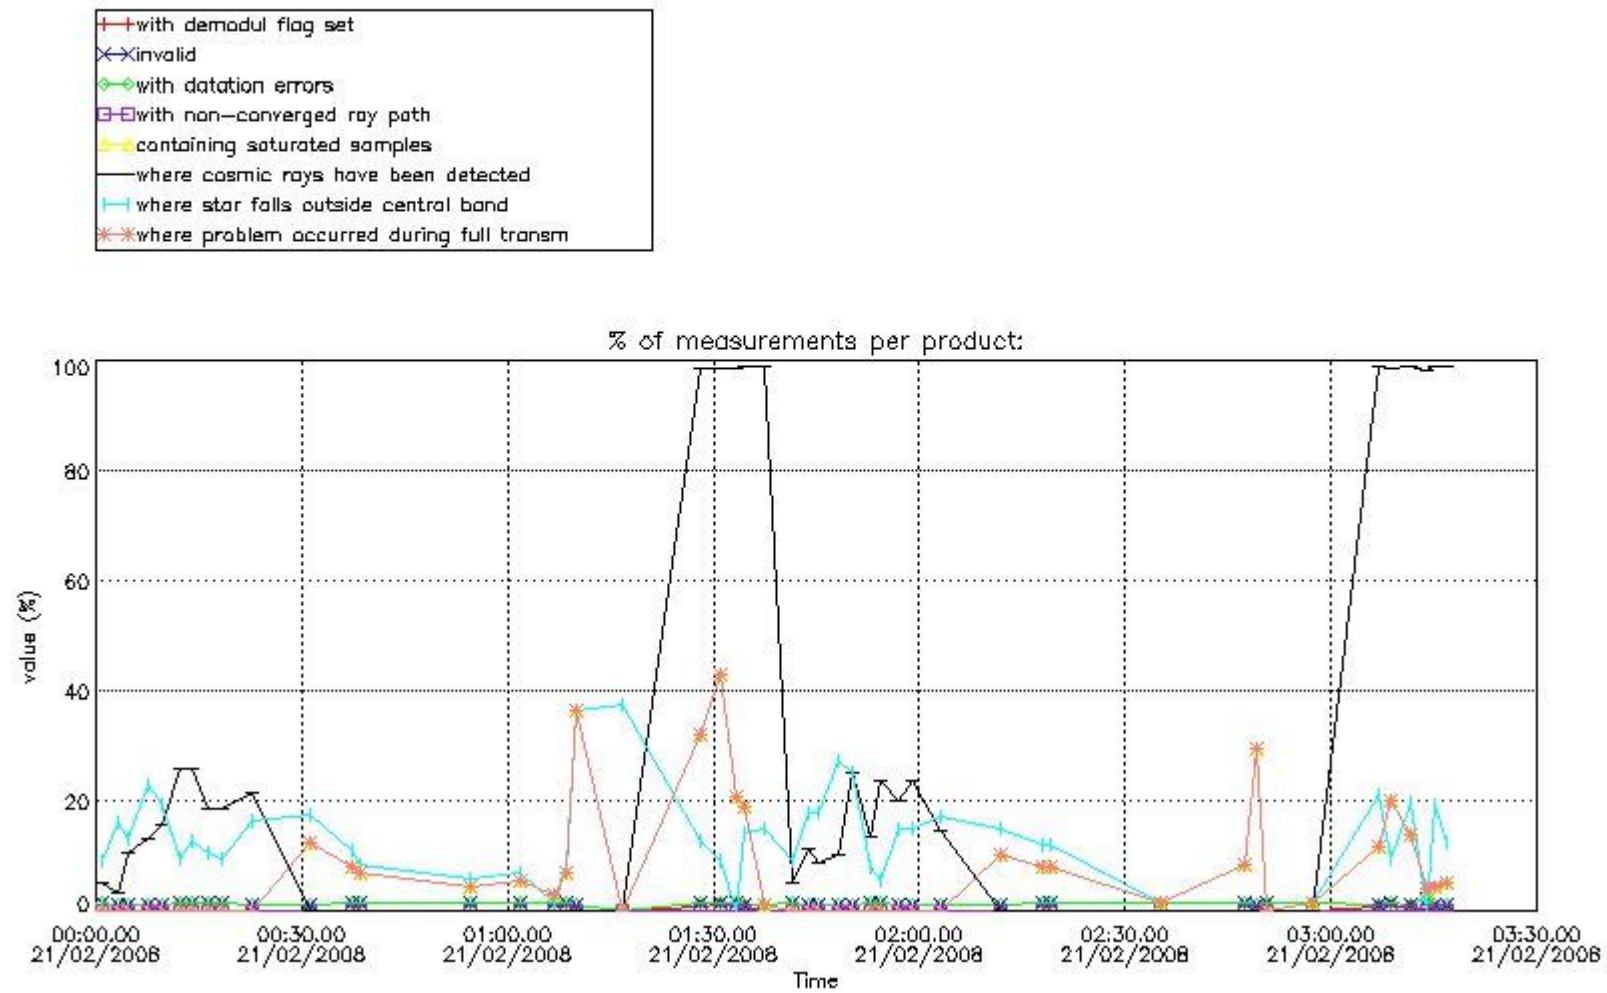

At least one measurement with demodulation flag set:	25.0000 %
Reference spectrum computed from DB:	0.00000 %
Reference spectrum with small number of measurements:	0.00000 %
SATU data not used:	0.00000 %

5.2 Plot quality information per product (time dependant)

5.3 Plot quality information per product (world map)