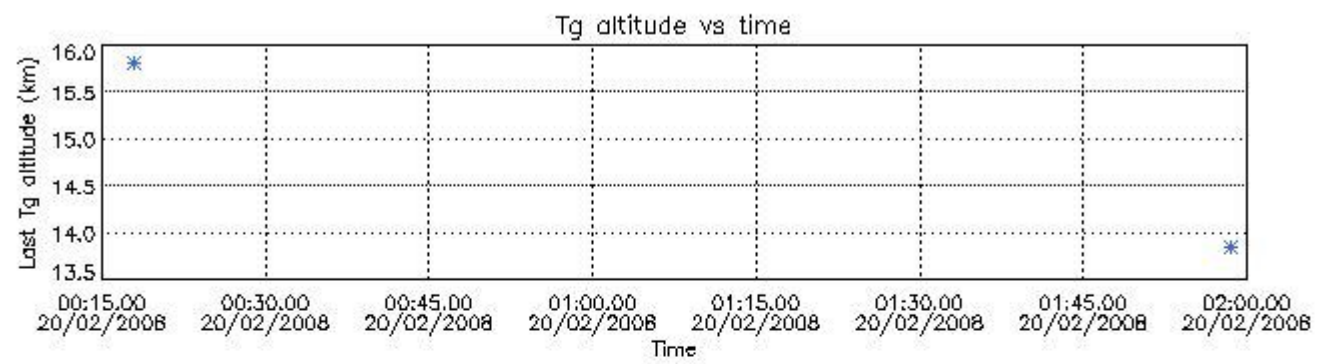

6.1 Statistics on tangent altitude lost:

Statistics	DARK	BRIGHT	TWILIGHT
Mean:	16.063	20.239	14.822
St. deviation:	3.1289	5.4599	1.3992
Maximum:	21.075	26.889	15.811
Minimum:	9.0933	3.6536	13.832
Number of data:	21.000	19.000	2.0000

6.2 Plot for DARK limb products

Tangent altitude at which the star is lost

6.3 Plot for BRIGHT limb products

Tangent altitude at which the star is lost

6.3 Plot for TWILIGHT limb products

Tangent altitude at which the star is lost