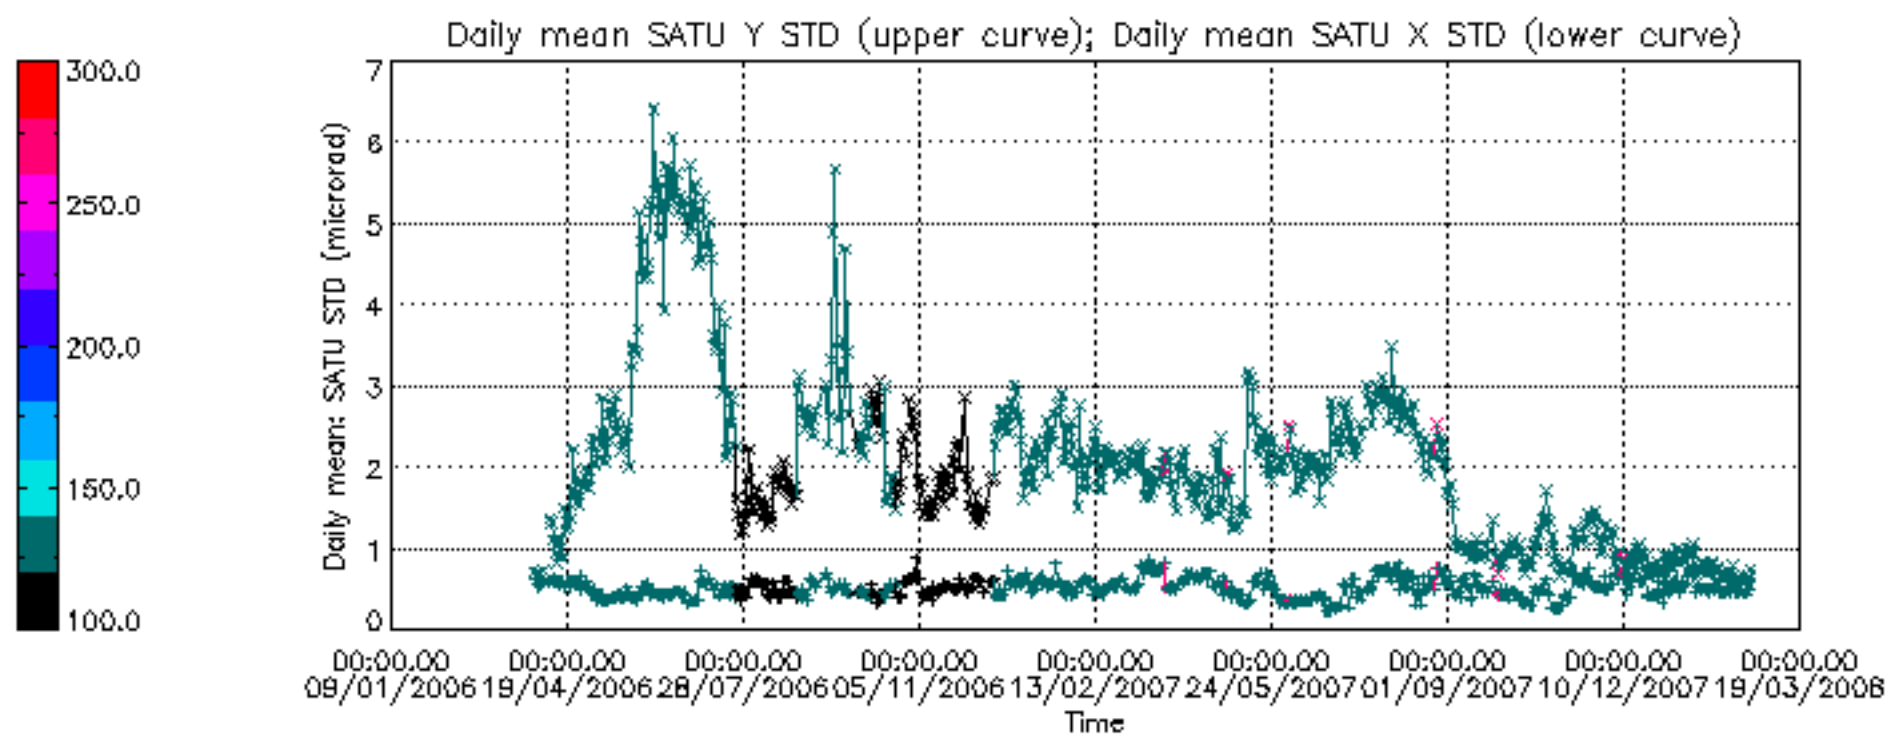

Tangent altitude at which the star is lost

Tangent altitude at which the star is lost

/nas3/ENVISAT/GOMOS/GOM_NL__0P/GOM_NL__0PNPDE20080201_015436_000041842065_00346_30961_5235.N1

1; -724.9; 01-FEB-2008 01:54:36; Dark ; 43.0; 86; 35Eta Oph ; 2.43; 10200;occ; 86; 0;30961
 2; -420.4; 01-FEB-2008 01:59:40; Dark ; 38.5; 25; 35Lam Sco ; 1.62; 28000;occ; 77; 0;30961
 3; -332.1; 01-FEB-2008 02:01:08; Dark ; 37.5; 40; The Sco ; 1.86; 7100;occ; 75; 0;30961
 4; -218.5; 01-FEB-2008 02:03:02; Dark ; 36.0; 147; Alp Ara ; 2.88; 26000;occ; 72; 0;30961
 5; -125.2; 01-FEB-2008 02:04:35; Dark ; 43.0; 141; Bet Ara ; 2.84; 4600;occ; 86; 0;30961
 6; 89.5; 01-FEB-2008 02:08:10; Dark ; 37.5; 134; Bet TrA ; 2.81; 6600;occ; 75; 0;30962
 7; 191.6; 01-FEB-2008 02:09:52; Dark ; 42.5; 4; Alp1Cen ; -0.01; 5800;occ; 85; 0;30962
 8; 342.2; 01-FEB-2008 02:12:23; Dark ; 59.5; 0; ; 0.00; 0;occ; 119; 0;30962
 9; 467.4; 01-FEB-2008 02:14:28; Dark ; 43.0; 12; Alp1Cru ; 0.77; 30000;occ; 86; 0;30962
 10; 680.9; 01-FEB-2008 02:18:01; Dark ; 38.0; 29; Bet Car ; 1.67; 10200;occ; 76; 0;30962
 11; 821.9; 01-FEB-2008 02:20:23; Dark ; 38.5; 71; Iot Car ; 2.25; 7700;occ; 77; 0;30962
 12; 927.1; 01-FEB-2008 02:22:08; Dark ; 37.0; 46; Del Vel ; 1.95; 10600;occ; 74; 0;30962
 13; 1078.7; 01-FEB-2008 02:24:39; Dark ; 40.5; 34; Gam2Vel ; 1.79; 23000;occ; 81; 0;30962
 14; 1203.9; 01-FEB-2008 02:26:45; Dark ; 39.5; 70; Zet Pup ; 2.25; 39000;occ; 79; 0;30962
 15; 1286.8; 01-FEB-2008 02:28:07; Dark ; 43.5; 117; Pi Pup ; 2.71; 3800;occ; 87; 0;30962
 16; 1433.1; 01-FEB-2008 02:30:34; Dark ; 42.5; 23; 21Eps CMa ; 1.50; 26000;occ; 85; 0;30962
 17; 1515.9; 01-FEB-2008 02:31:56; Dark ; 36.0; 179; 240mi2CMa ; 3.03; 24000;occ; 72; 0;30962
 18; 1644.9; 01-FEB-2008 02:34:05; Dark ; 45.0; 1; 9Alp CMa ; -1.44; 11000;occ; 90; 0;30962
 19; 1993.0; 01-FEB-2008 02:39:54; Dark ; 49.0; 8; 10Alp CMi ; 0.40; 6500;occ; 98; 0;30962
 20; 2198.7; 01-FEB-2008 02:43:19; Bright; 38.0; 44; 24Gam Gem ; 1.93; 11000;occ; 76; 0;30962
 21; 2308.7; 01-FEB-2008 02:45:09; Bright; 38.0; 151; 13Mu Gem ; 2.89; 3000;occ; 76; 0;30962
 22; 2456.9; 01-FEB-2008 02:47:38; Bright; 40.0; 24; 66Alp Gem ; 1.58; 10200;occ; 80; 0;30962
 23; 2566.4; 01-FEB-2008 02:49:27; Bright; 36.0; 107; 37The Aur ; 2.65; 11000;occ; 72; 0;30962
 24; 2691.8; 01-FEB-2008 02:51:32; Bright; 35.5; 42; 34Bet Aur ; 1.90; 10200;occ; 71; 0;30962
 25; 3427.9; 01-FEB-2008 03:03:49; Bright; 32.0; 49; 1Alp UMi ; 1.99; 6300;occ; 64; 0;30962