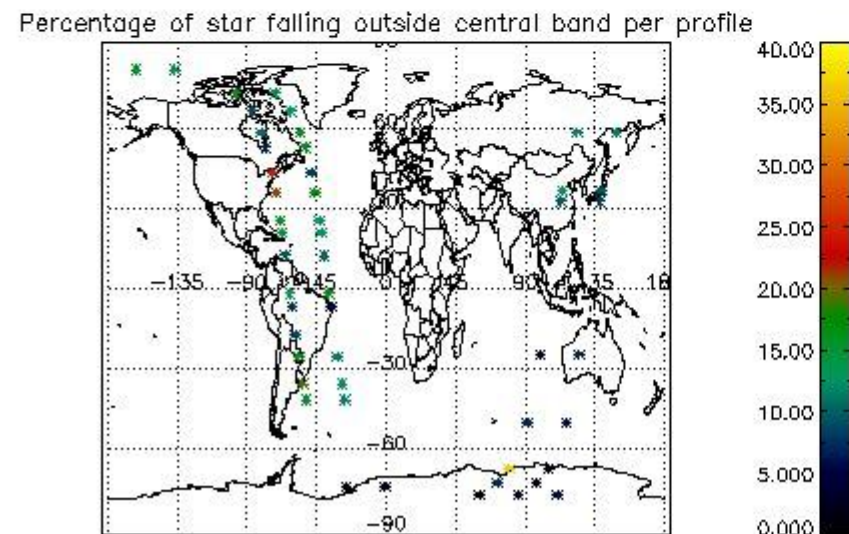

6. Statistics and plot of tangent altitude of the last measurement (DARK & BRIGHT products without errors)

6.1 Statistics on tangent altitude lost:

Statistics	DARK	BRIGHT	TWILIGHT
Mean:	16.063	20.239	14.822
St. deviation:	3.1289	5.4599	1.3992
Maximum:	21.075	26.889	15.811
Minimum:	9.0933	3.6536	13.832
Number of data:	21.000	19.000	2.0000

6.2 Plot for DARK limb products