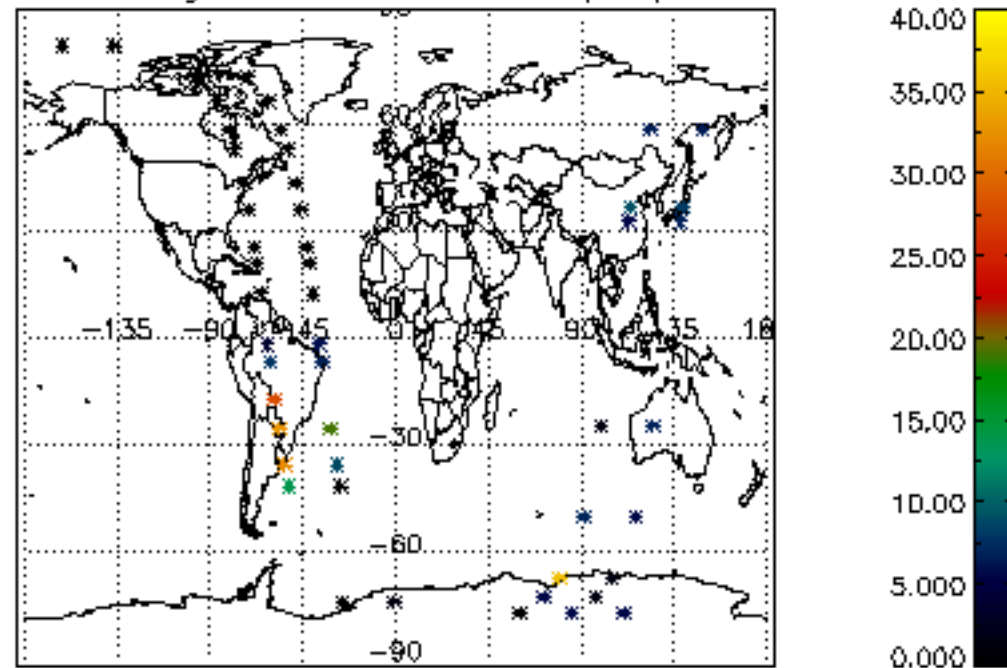

Percentage of cosmic ray hits per profile

Percentage of datation errors per profile

Percentage of star falling outside central band per profile

Percentage of saturation errors per profile

Tangent altitude at which the star is lost