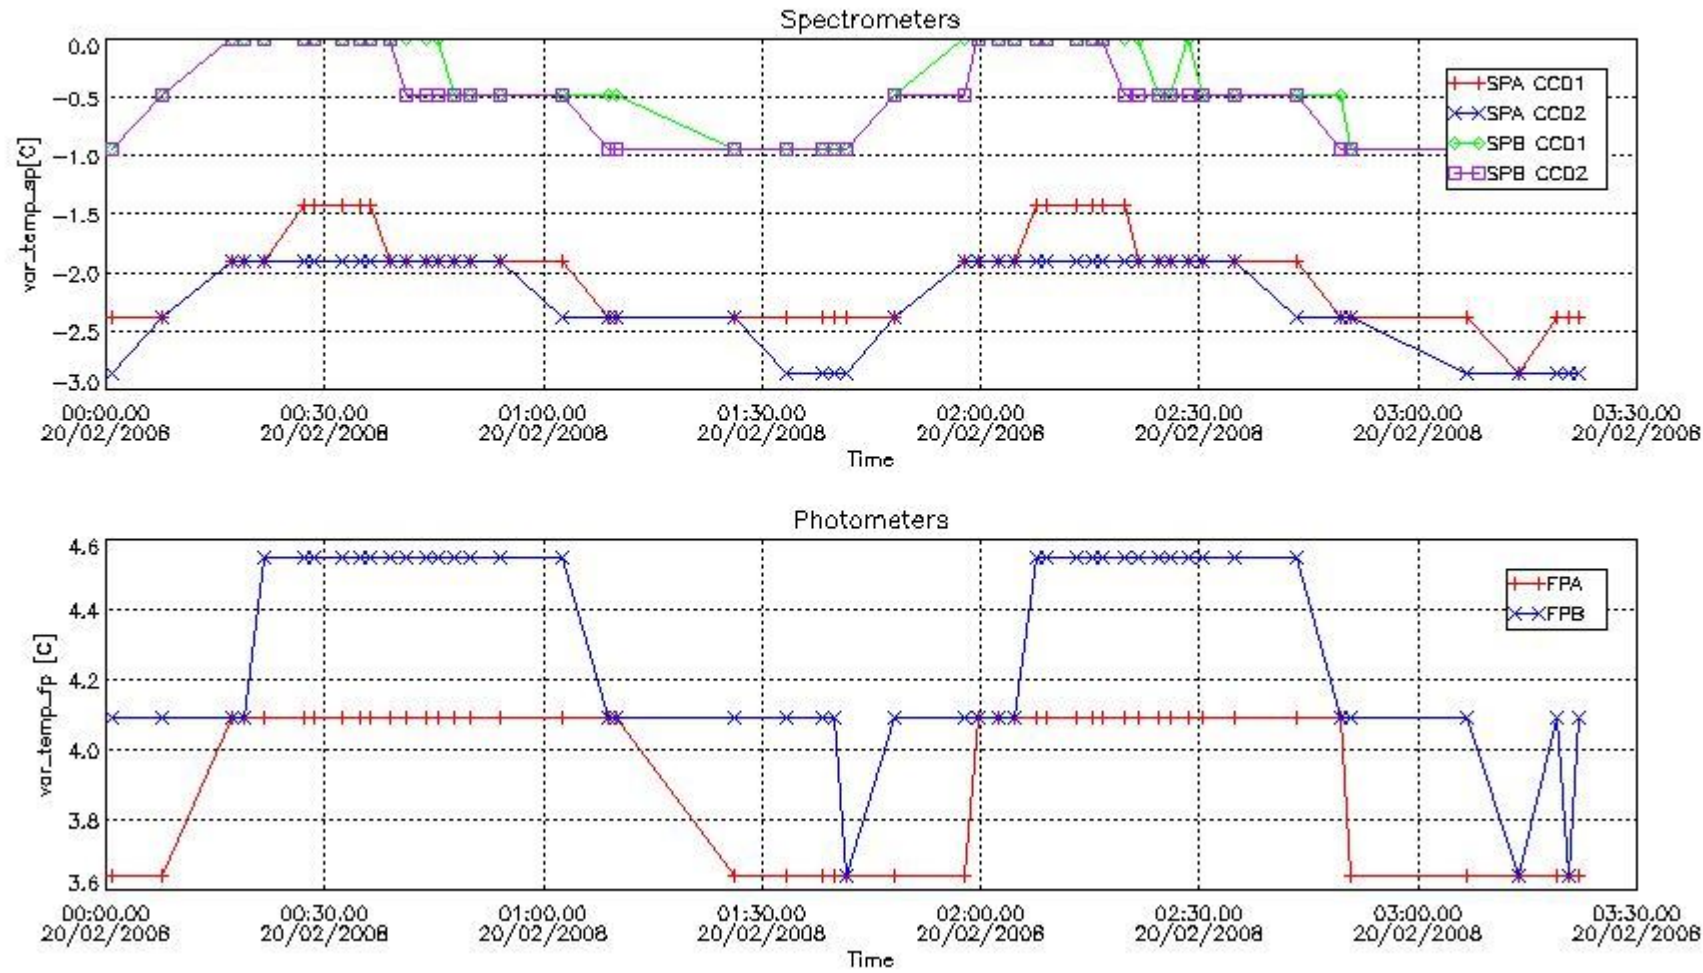

4. Overview of dark signal processing per product

The Dark Charge (DC) is a temperature-dependant signal added to the useful measurements and it is therefore subtracted from them during the processing. There are two phenomena that produce a continuous increase of the DC: the "hot pixels" (a pixel is "hot" when its DC exceeds by a significant amount its value measured on ground at the same temperature) and the "Random Telegraphic Signal" (abrupt change positive or negative of the CCD pixel signal, random in time, affecting only the DC part of the signal and not the photon generated signal).

In this section a list of products that did not use the Dark Sky Area (DSA) observation for the DC computation is given. It is also provided the mean DC plot per product for dark limb products with no error flag set.

4.1 All products used the DSA observation for the DC computation

4.2 Plot of mean dark charges per product: only products in DARK limb conditions without errors are used