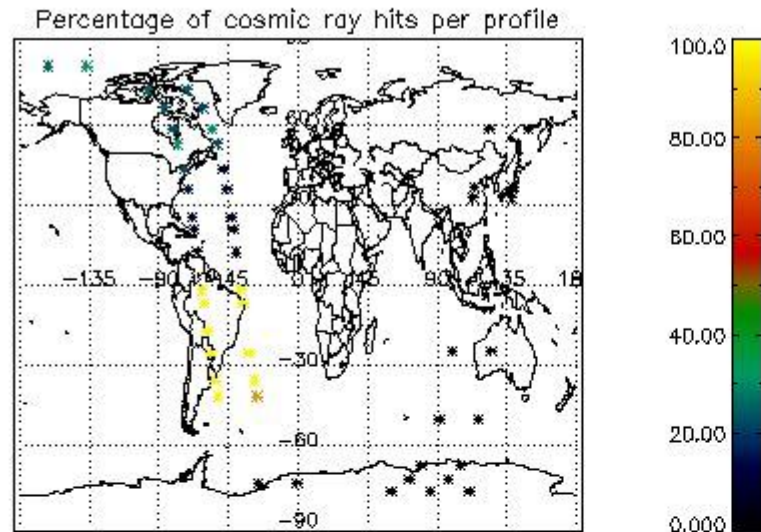

6. Statistics and plot of tangent altitude of the last measurement (DARK & BRIGHT products without errors)

6.1 Statistics on tangent altitude lost:

Statistics	DARK	BRIGHT	TWILIGHT
Mean:	16.063	20.239	14.822
St. deviation:	3.1289	5.4599	1.3992
Maximum:	21.075	26.889	15.811
Minimum:	9.0933	3.6536	13.832
Number of data:	21.000	19.000	2.0000

6.2 Plot for DARK limb products