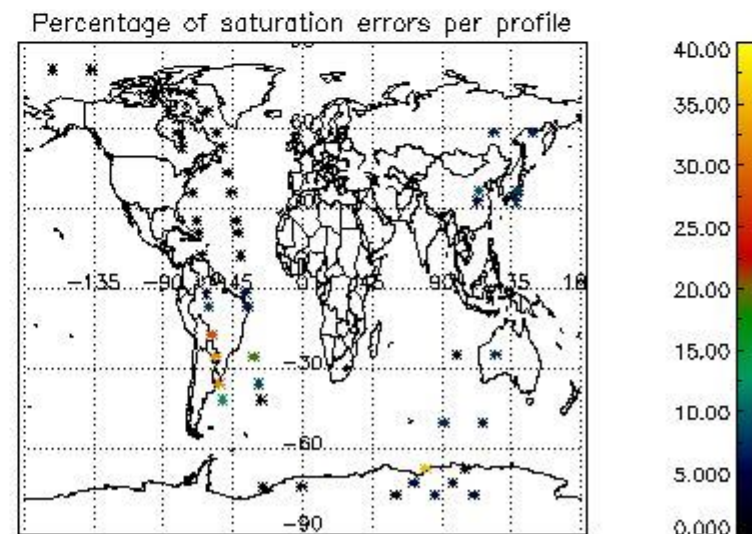

6. Statistics and plot of tangent altitude of the last measurement (DARK & BRIGHT products without errors)

6.1 Statistics on tangent altitude lost:

Statistics	DARK	BRIGHT	TWILIGHT
Mean:	16.063	20.239	14.822
St. deviation:	3.1289	5.4599	1.3992
Maximum:	21.075	26.889	15.811
Minimum:	9.0933	3.6536	13.832
Number of data:	21.000	19.000	2.0000

6.2 Plot for DARK limb products