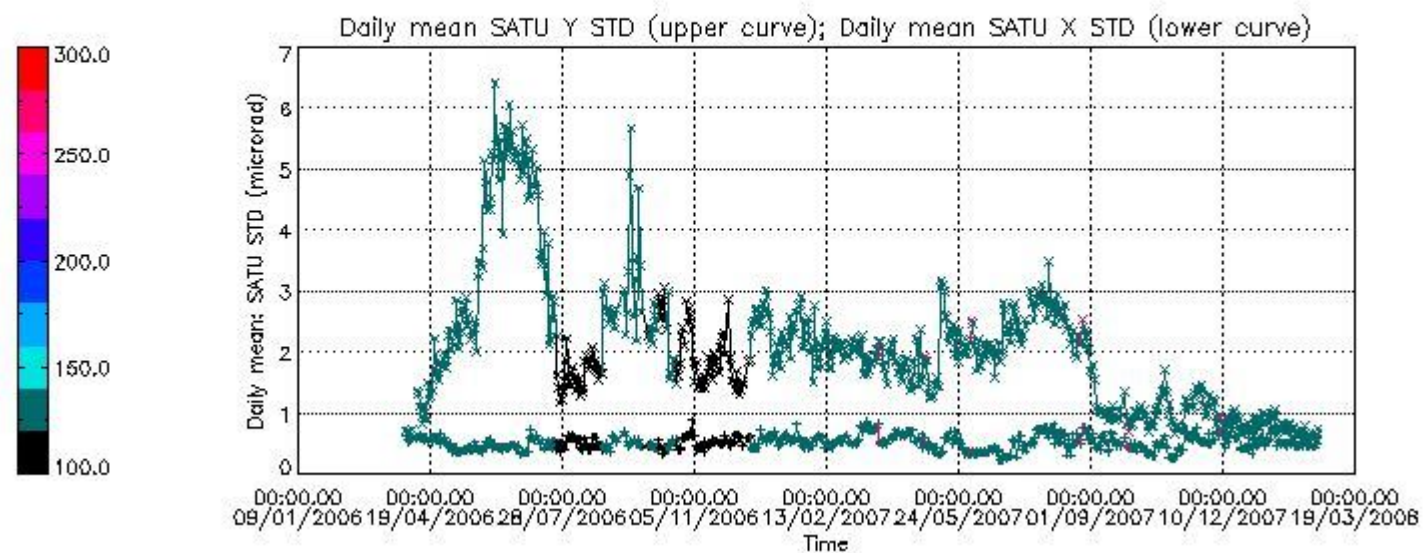

Number of data:	18900.	18900.	15800.	15800.

7.2.2 Trend of daily SATU NEA St. deviation since 1st April 2006 (dark limb)

The long term trend of the SATU 'X' and 'Y' standard deviations should be constant during the whole mission.

The colorbar represents the start tangent altitude (km) of the occultations.

Upper curve: STD of SATU Y axis

Lower curve: STD of SATU X axis

8. Auxiliary Data Files used for the production reported in section 2.4

The number reported in the third column indicates since which file (see list in section 2.4) the corresponding auxiliary file has been used. The fourth column is the date of those product files.

Type	Auxiliary Filename	Used since product	Used since product date
INST_PHYS_CHARACTERISTICS	GOM_INS_AXNIEC20050627_150713_20030716_120000_20100101_000000	1	20-FEB-2008 00:00:52
CALIBRATION_DATABASE	GOM_CAL_AXVIEC20080215_083106_20080213_000000_20100101_000000	1	20-FEB-2008 00:00:52
LEVEL-1B_PROC_CONFIG	GOM_PR1_AXNIEC20050627_151042_20020301_000000_20100101_000000	1	20-FEB-2008 00:00:52
STAR_CATALOGUE	GOM_CAT_AXVIEC20020121_161009_20020101_000000_20200101_000000	1	20-FEB-2008 00:00:52
STELLAR_SPECTRA_DATABANK	GOM_STS_AXNIEC20040308_103538_20020101_160000_20100101_000000	1	20-FEB-2008 00:00:52
ECMWF_FILE	AUX_ECF_AXNECM20080219_073111_20080219_210000_20080220_090000	1	20-FEB-2008 00:00:52
ECMWF_FILE	AUX_ECF_AXNECM20080219_190112_20080220_030000_20080220_150000	47	20-FEB-2008 03:13:53
OPTIONAL_ECMWF_FILE	MISSING	1	20-FEB-2008 00:00:52
ORBIT_DATA_FILE	DOR_NAV_OPNPDE20080219_205035_000060572066_00114_31230_5181.N1	1	20-FEB-2008 00:00:52
ORBIT_DATA_FILE	DOR_NAV_OPNPDE20080219_223651_000054192066_00115_31231_5182.N1	3	20-FEB-2008 00:17:14
ORBIT_DATA_FILE	DOR_NAV_OPNPDE20080220_001229_000057382066_00116_31232_5183.N1	27	20-FEB-2008 01:57:50
ORBIT_DATA_FILE	DOR_NAV_OPNPDE20080220_015326_000041442066_00117_31233_5184.N1	47	20-FEB-2008 03:13:53