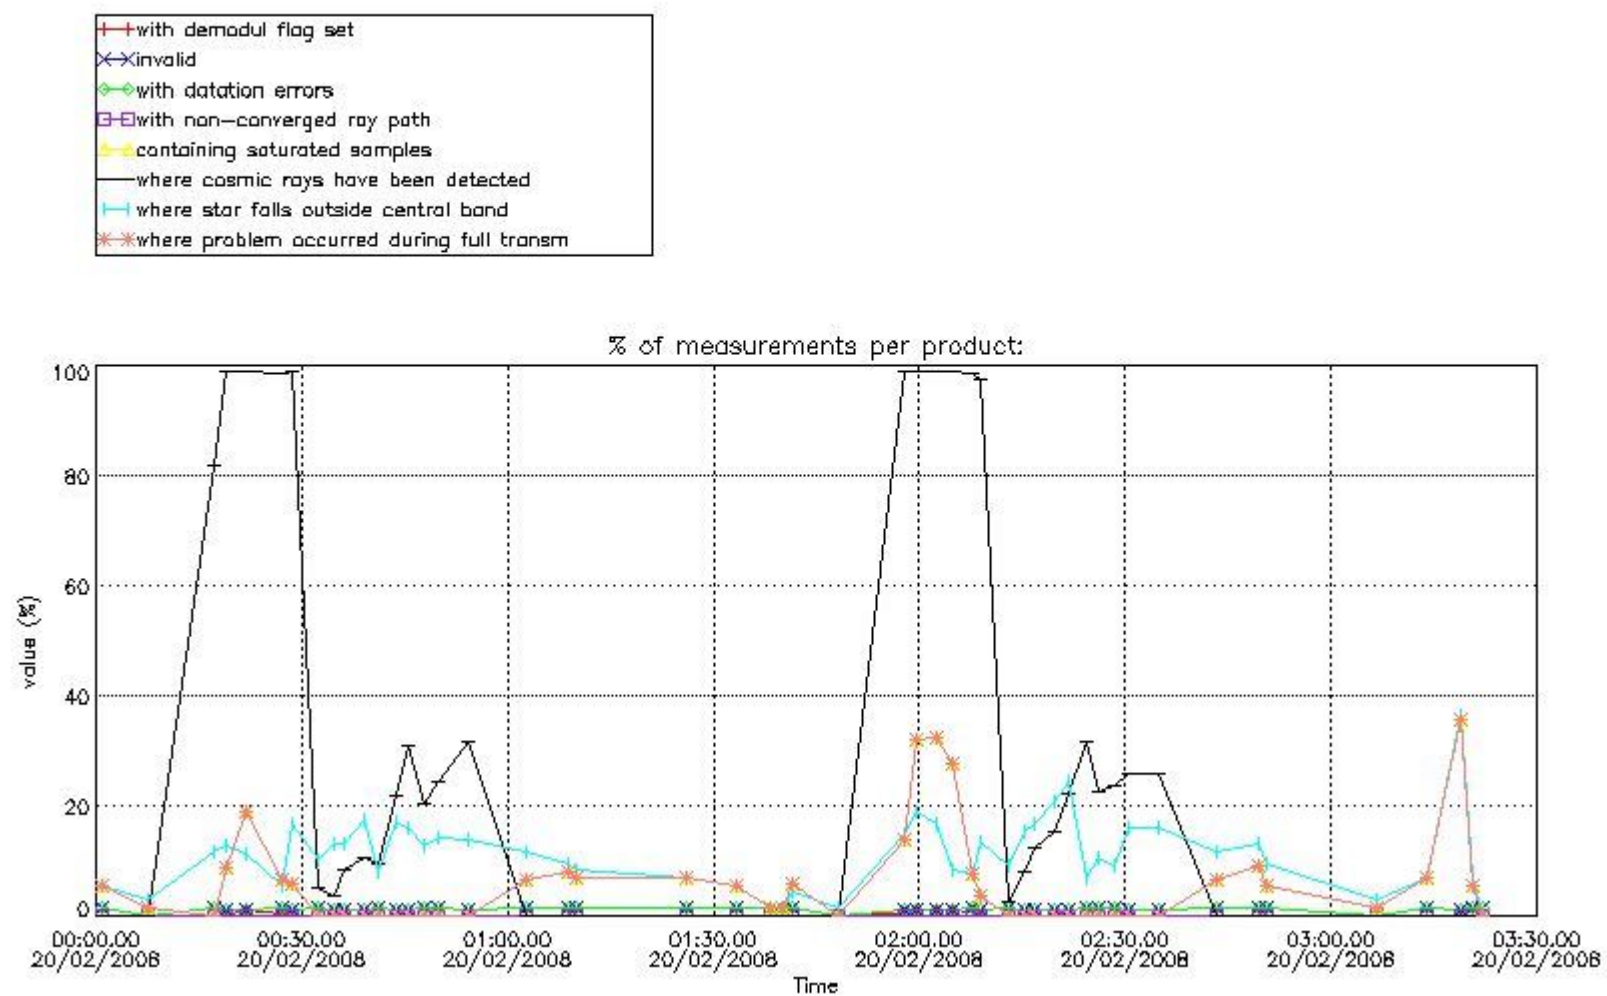

At least one measurement with demodulation flag set:	26.0000 %
Reference spectrum computed from DB:	0.00000 %
Reference spectrum with small number of measurements:	0.00000 %
SATU data not used:	0.00000 %

5.2 Plot quality information per product (time dependant)

5.3 Plot quality information per product (world map)