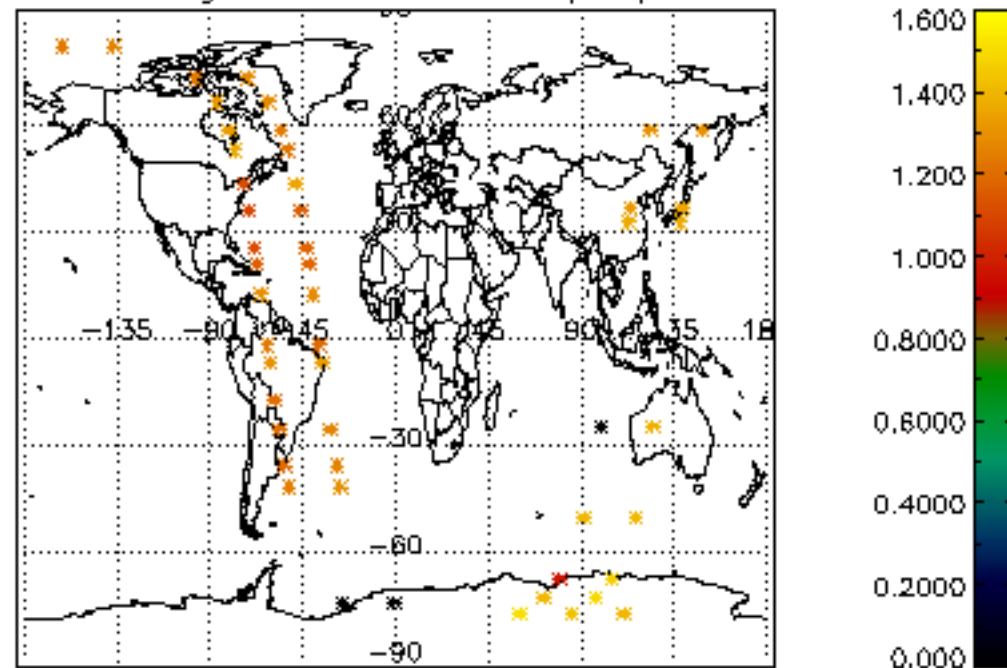

Percentage of datation errors per profile