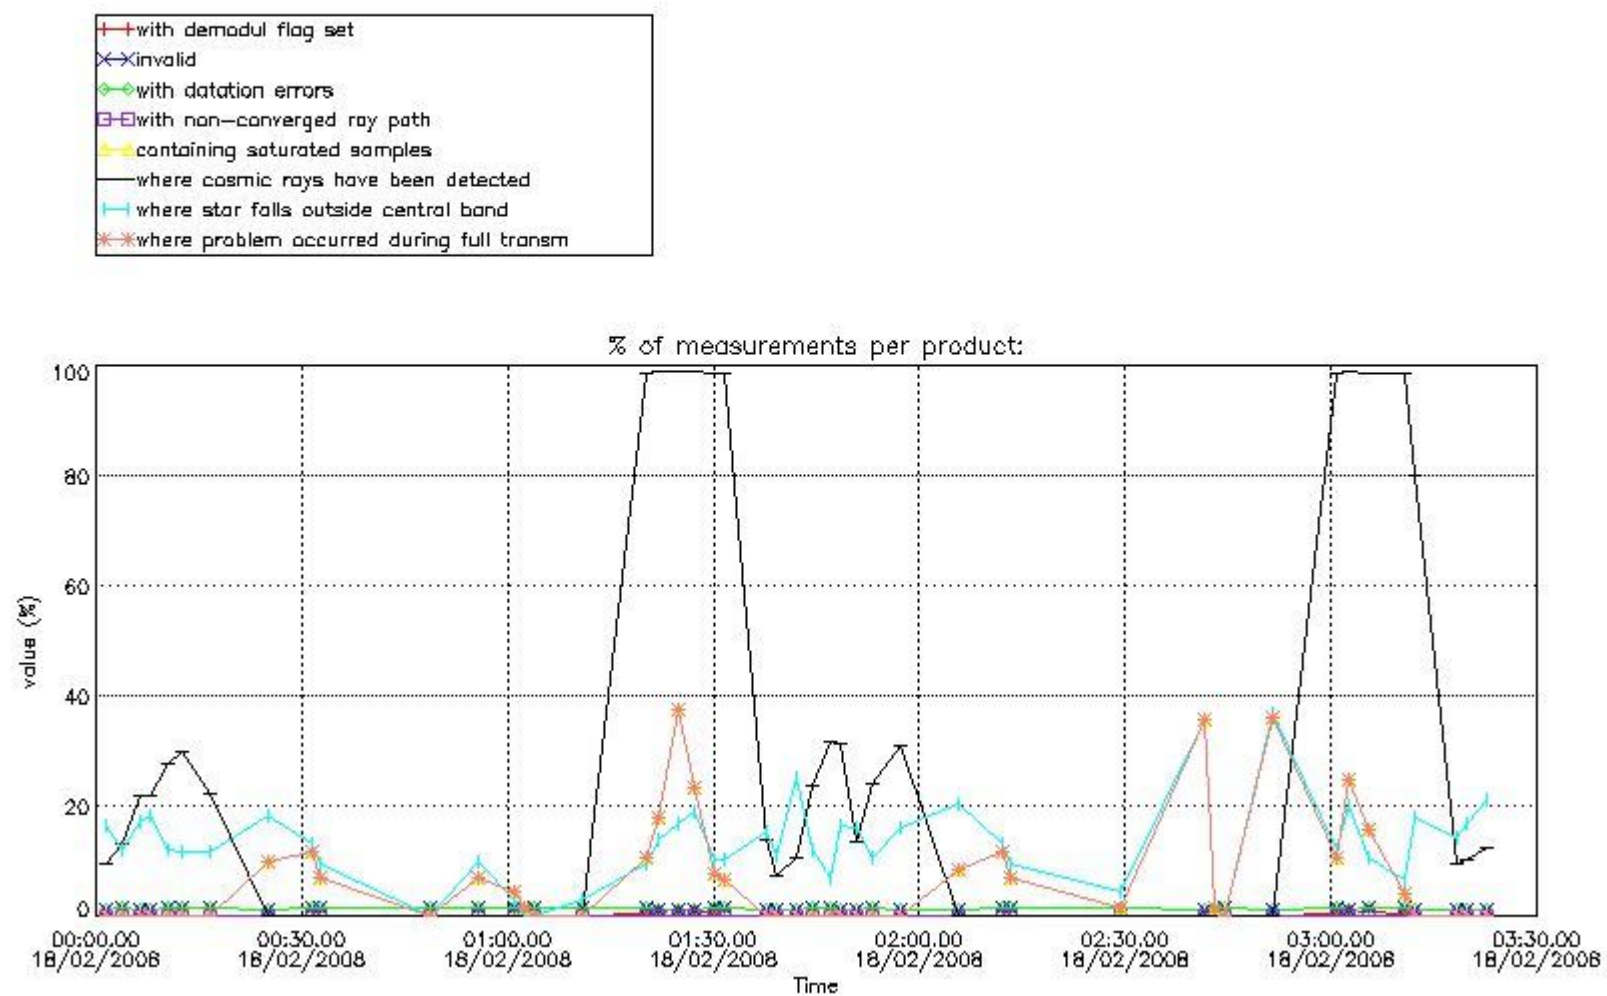

At least one measurement with demodulation flag set:	21.2766 %
Reference spectrum computed from DB:	0.00000 %
Reference spectrum with small number of measurements:	0.00000 %
SATU data not used:	0.00000 %

5.2 Plot quality information per product (time dependant)

5.3 Plot quality information per product (world map)