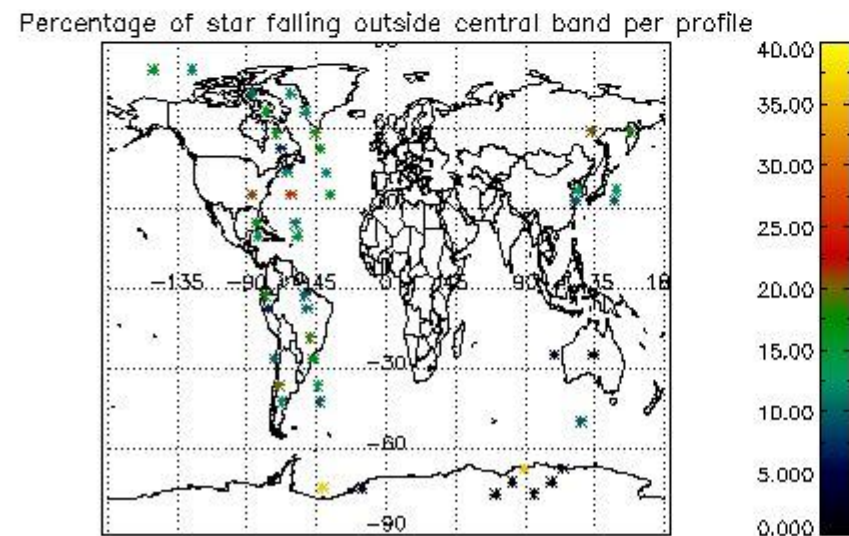

5.2 Plot quality information per product (time dependant)

5.3 Plot quality information per product (world map)

6. Statistics and plot of tangent altitude of the last measurement (DARK & BRIGHT products without errors)