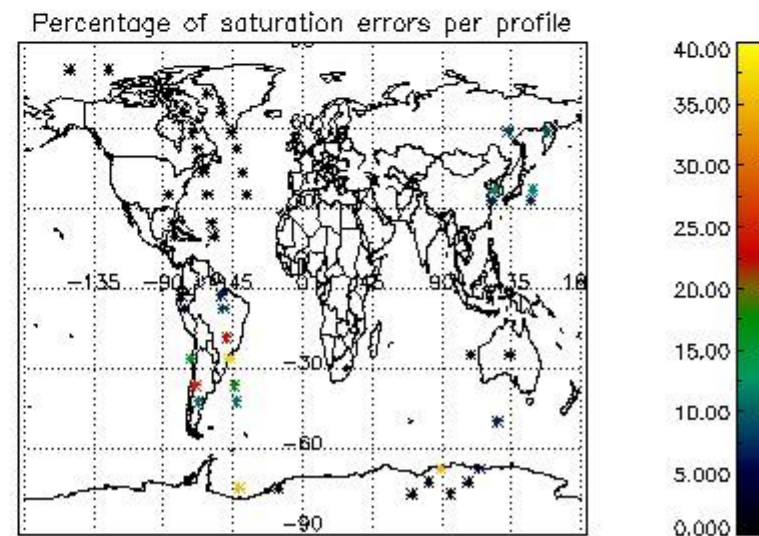

6. Statistics and plot of tangent altitude of the last measurement (DARK & BRIGHT products without errors)

6.1 Statistics on tangent altitude lost:

Statistics	DARK	BRIGHT	TWILIGHT
Mean:	15.552	19.069	14.839
St. deviation:	2.8443	7.7087	2.5127
Maximum:	20.283	29.735	17.114
Minimum:	9.3209	3.7655	11.358
Number of data:	20.000	17.000	4.0000

6.2 Plot for DARK limb products