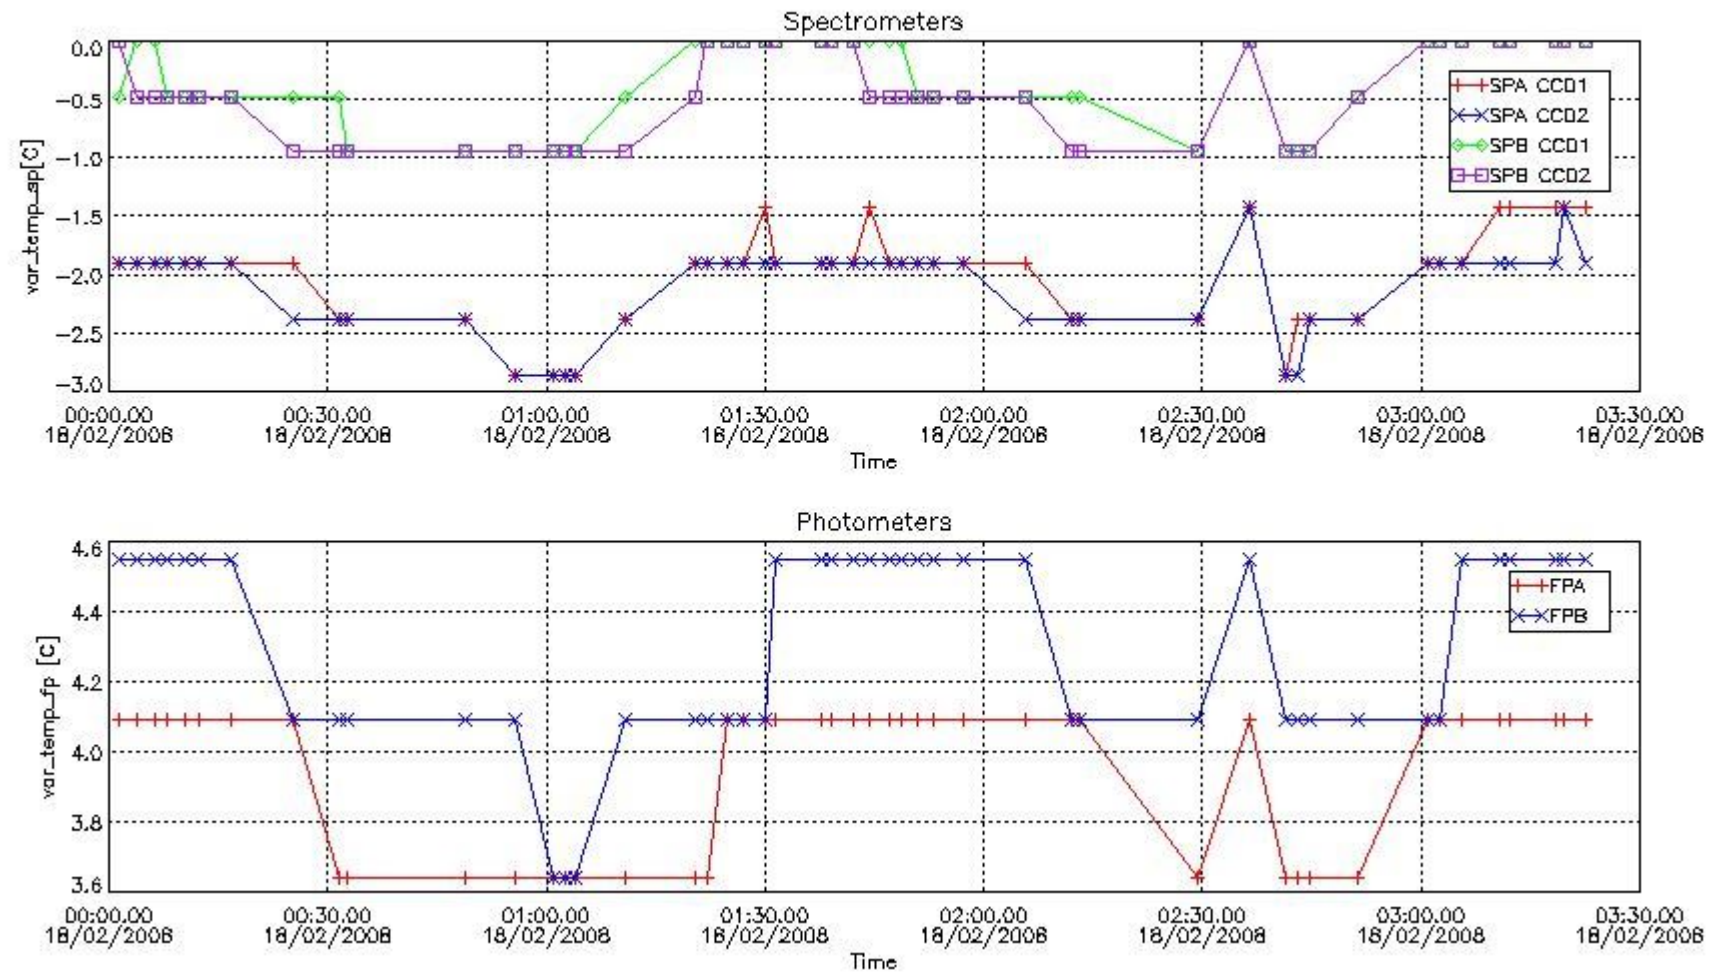

4. Overview of dark signal processing per product

The Dark Charge (DC) is a temperature-dependant signal added to the useful measurements and it is therefore subtracted from them during the processing. There are two phenomena that produce a continuous increase of the DC: the "hot pixels" (a pixel is "hot" when its DC exceeds by a significant amount its value measured on ground at the same temperature) and the "Random Telegraphic Signal" (abrupt change positive or negative of the CCD pixel signal, random in time, affecting only the DC part of the signal and not the photon generated signal).

In this section a list of products that did not use the Dark Sky Area (DSA) observation for the DC computation is given. It is also provided the mean DC plot per product for dark limb products with no error flag set.

4.1 All products used the DSA observation for the DC computation

4.2 Plot of mean dark charges per product: only products in DARK limb conditions without errors are used