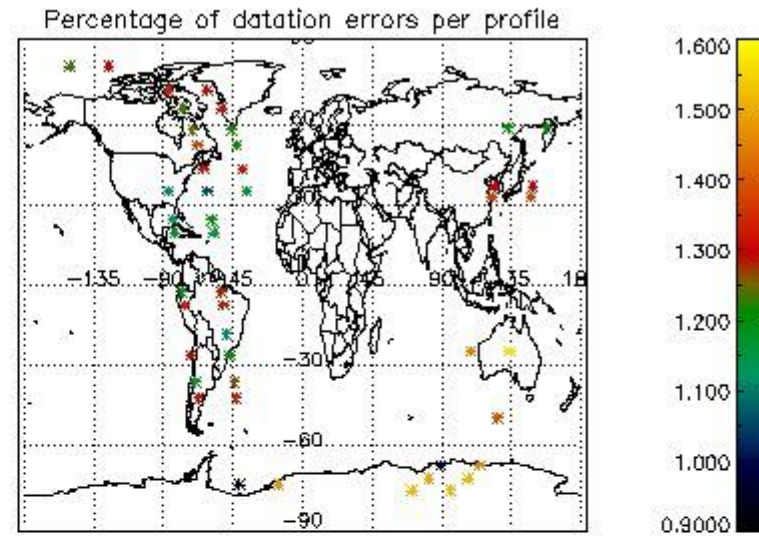

6. Statistics and plot of tangent altitude of the last measurement (DARK & BRIGHT products without errors)

6.1 Statistics on tangent altitude lost:

Statistics	DARK	BRIGHT	TWILIGHT
Mean:	15.552	19.069	14.839
St. deviation:	2.8443	7.7087	2.5127
Maximum:	20.283	29.735	17.114
Minimum:	9.3209	3.7655	11.358
Number of data:	20.000	17.000	4.0000

6.2 Plot for DARK limb products