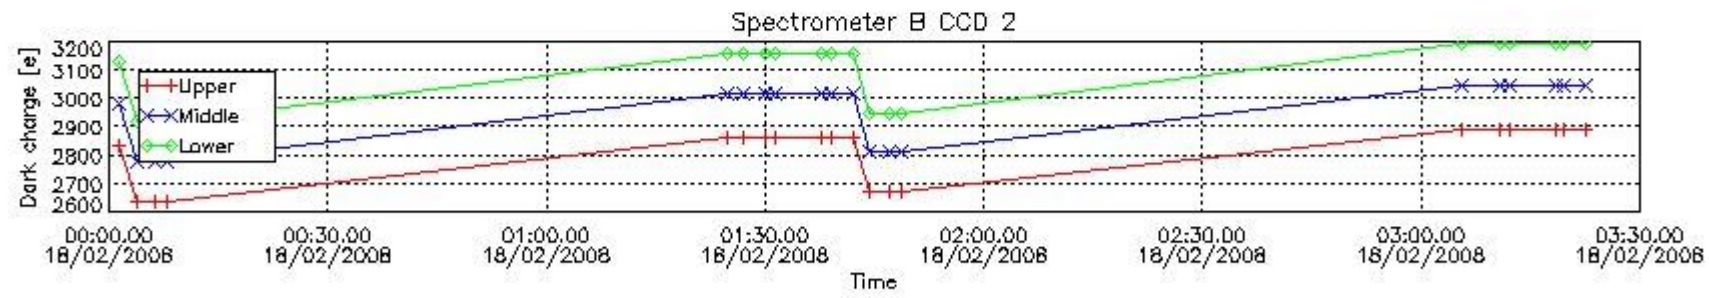

5. Demodulation flag and quality information monitoring

In this section it is presented the modulation information extracted from the pcd (product confidence data) at measurement level and information extracted from the Quality Summary dataset. Only products without errors (error flag in the MPH set to "0") are used.

5.1 Percentage of products during reporting period with: