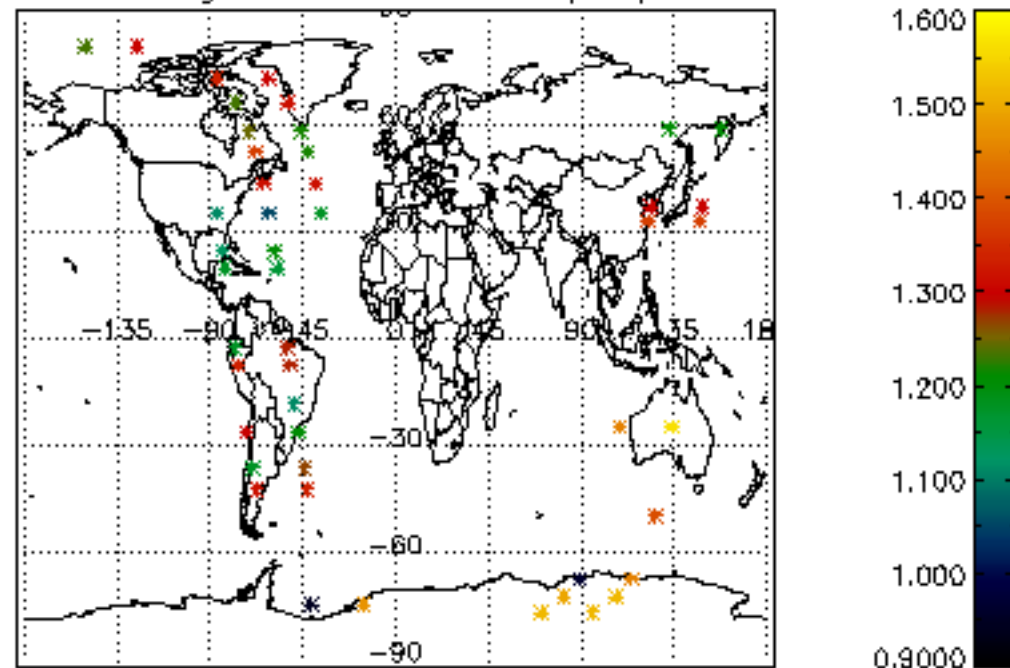

Percentage of datation errors per profile