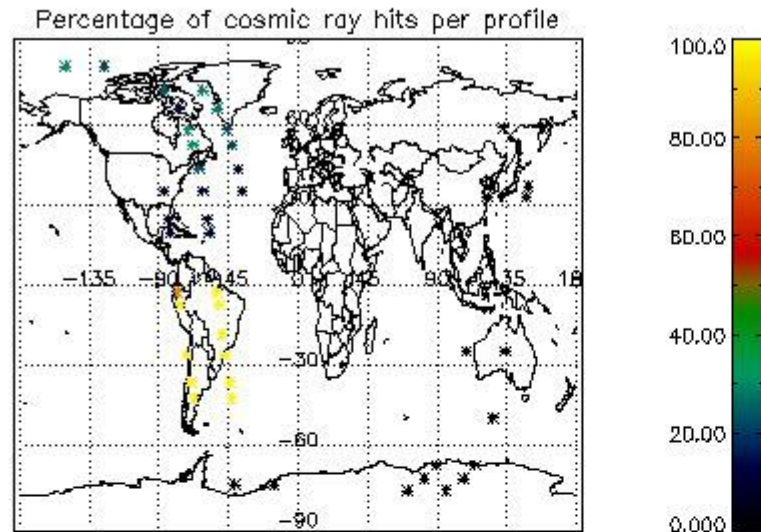

6. Statistics and plot of tangent altitude of the last measurement (DARK & BRIGHT products without errors)

6.1 Statistics on tangent altitude lost:

Statistics	DARK	BRIGHT	TWILIGHT
Mean:	15.552	19.069	14.839
St. deviation:	2.8443	7.7087	2.5127
Maximum:	20.283	29.735	17.114
Minimum:	9.3209	3.7655	11.358
Number of data:	20.000	17.000	4.0000

6.2 Plot for DARK limb products