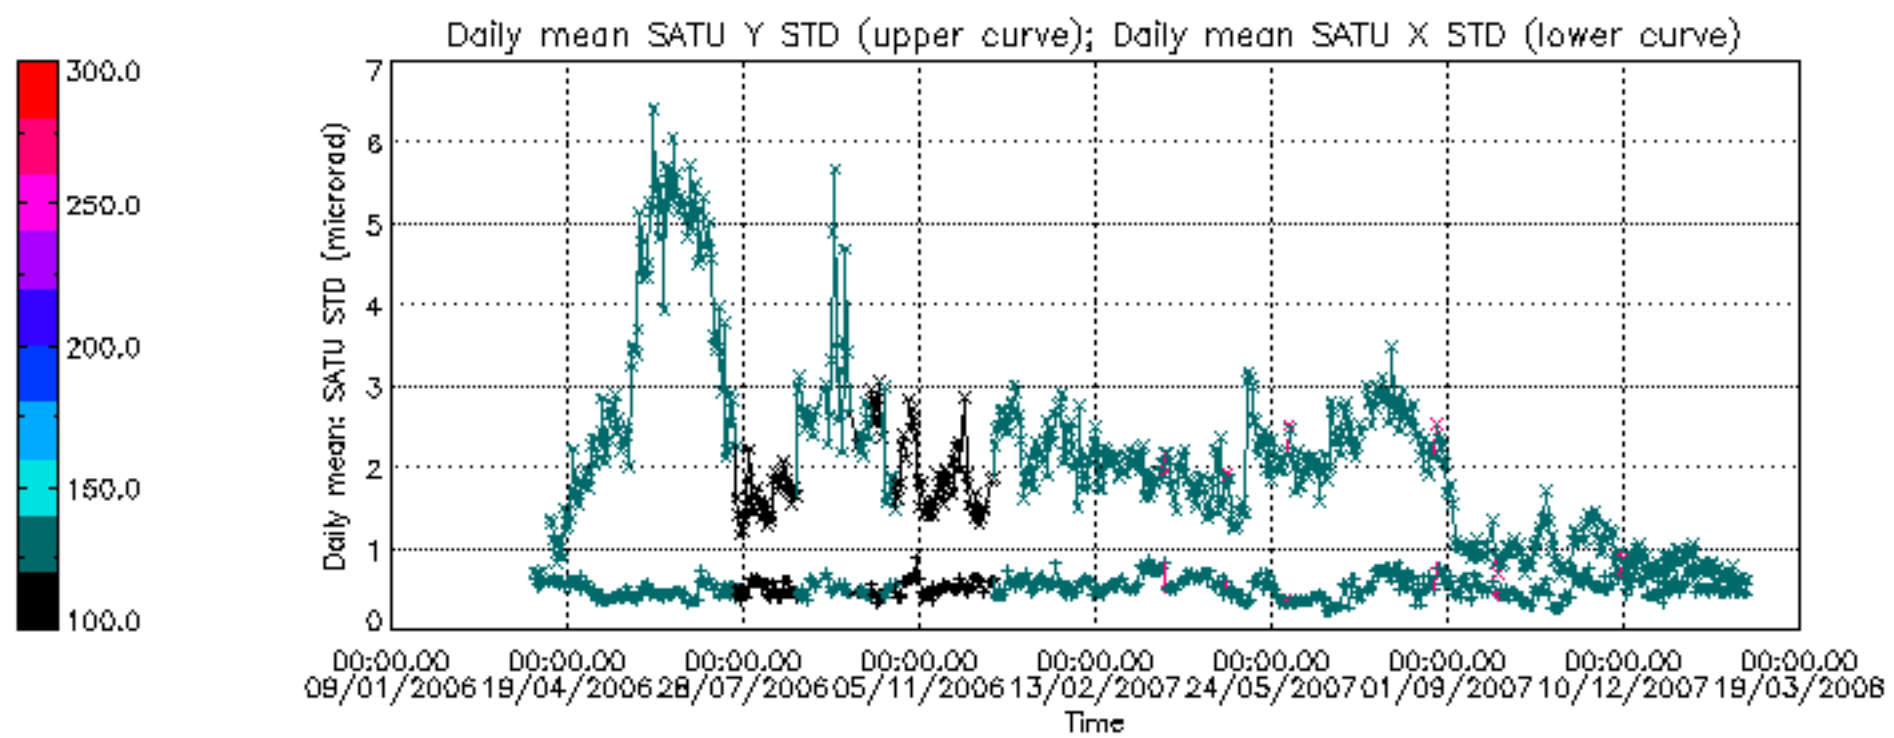

Tangent altitude at which the star is lost

Tangent altitude at which the star is lost

/nas3/ENVISAT/GOMOS/GOM_NL__0P/GOM_NL__0PNPDE20080201_015436_000041842065_00346_30961_5235.N1

1; -724.9; 01-FEB-2008 01:54:36; Dark ; 43.0; 86; 35Eta Oph ; 2.43; 10200;occ; 86; 0;30961
 2; -420.4; 01-FEB-2008 01:59:40; Dark ; 38.5; 25; 35Lam Sco ; 1.62; 28000;occ; 77; 0;30961
 3; -332.1; 01-FEB-2008 02:01:08; Dark ; 37.5; 40; The Sco ; 1.86; 7100;occ; 75; 0;30961
 4; -218.5; 01-FEB-2008 02:03:02; Dark ; 36.0; 147; Alp Ara ; 2.88; 26000;occ; 72; 0;30961
 5; -125.2; 01-FEB-2008 02:04:35; Dark ; 43.0; 141; Bet Ara ; 2.84; 4600;occ; 86; 0;30961
 6; 89.5; 01-FEB-2008 02:08:10; Dark ; 37.5; 134; Bet TrA ; 2.81; 6600;occ; 75; 0;30962
 7; 191.6; 01-FEB-2008 02:09:52; Dark ; 42.5; 4; Alp1Cen ; -0.01; 5800;occ; 85; 0;30962
 8; 342.2; 01-FEB-2008 02:12:23; Dark ; 59.5; 0; ; 0.00; 0;occ; 119; 0;30962
 9; 467.4; 01-FEB-2008 02:14:28; Dark ; 43.0; 12; Alp1Cru ; 0.77; 30000;occ; 86; 0;30962
 10; 680.9; 01-FEB-2008 02:18:01; Dark ; 38.0; 29; Bet Car ; 1.67; 10200;occ; 76; 0;30962
 11; 821.9; 01-FEB-2008 02:20:23; Dark ; 38.5; 71; Iot Car ; 2.25; 7700;occ; 77; 0;30962
 12; 927.1; 01-FEB-2008 02:22:08; Dark ; 37.0; 46; Del Vel ; 1.95; 10600;occ; 74; 0;30962
 13; 1078.7; 01-FEB-2008 02:24:39; Dark ; 40.5; 34; Gam2Vel ; 1.79; 23000;occ; 81; 0;30962
 14; 1203.9; 01-FEB-2008 02:26:45; Dark ; 39.5; 70; Zet Pup ; 2.25; 39000;occ; 79; 0;30962
 15; 1286.8; 01-FEB-2008 02:28:07; Dark ; 43.5; 117; Pi Pup ; 2.71; 3800;occ; 87; 0;30962
 16; 1433.1; 01-FEB-2008 02:30:34; Dark ; 42.5; 23; 21Eps CMa ; 1.50; 26000;occ; 85; 0;30962
 17; 1515.9; 01-FEB-2008 02:31:56; Dark ; 36.0; 179; 240mi2CMa ; 3.03; 24000;occ; 72; 0;30962
 18; 1644.9; 01-FEB-2008 02:34:05; Dark ; 45.0; 1; 9Alp CMa ; -1.44; 11000;occ; 90; 0;30962
 19; 1993.0; 01-FEB-2008 02:39:54; Dark ; 49.0; 8; 10Alp CMi ; 0.40; 6500;occ; 98; 0;30962
 20; 2198.7; 01-FEB-2008 02:43:19; Bright; 38.0; 44; 24Gam Gem ; 1.93; 11000;occ; 76; 0;30962
 21; 2308.7; 01-FEB-2008 02:45:09; Bright; 38.0; 151; 13Mu Gem ; 2.89; 3000;occ; 76; 0;30962
 22; 2456.9; 01-FEB-2008 02:47:38; Bright; 40.0; 24; 66Alp Gem ; 1.58; 10200;occ; 80; 0;30962
 23; 2566.4; 01-FEB-2008 02:49:27; Bright; 36.0; 107; 37The Aur ; 2.65; 11000;occ; 72; 0;30962
 24; 2691.8; 01-FEB-2008 02:51:32; Bright; 35.5; 42; 34Bet Aur ; 1.90; 10200;occ; 71; 0;30962
 25; 3427.9; 01-FEB-2008 03:03:49; Bright; 32.0; 49; 1Alp UMi ; 1.99; 6300;occ; 64; 0;30962