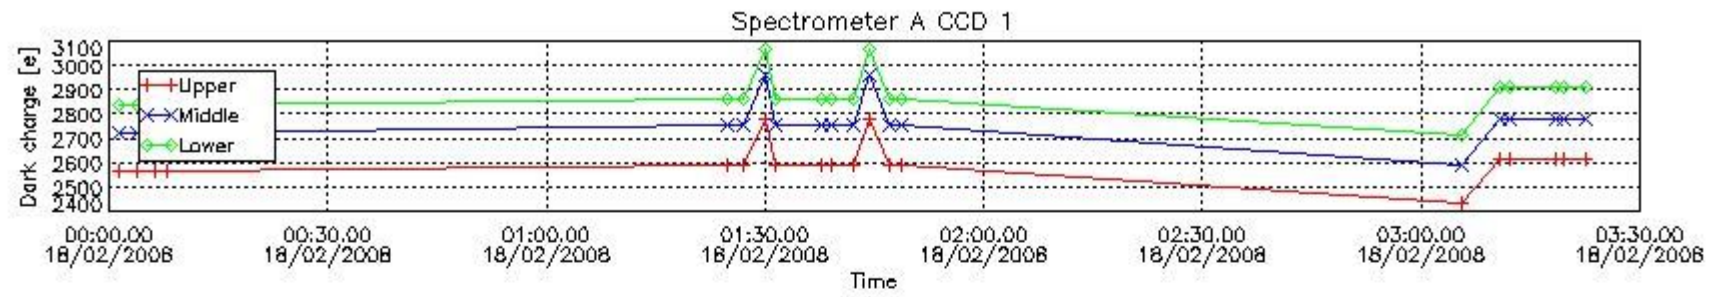

5. Demodulation flag and quality information monitoring

In this section it is presented the modulation information extracted from the pcd (product confidence data) at measurement level and information extracted from the Quality Summary dataset. Only products without errors (error flag in the MPH set to "0") are used.

5.1 Percentage of products during reporting period with: