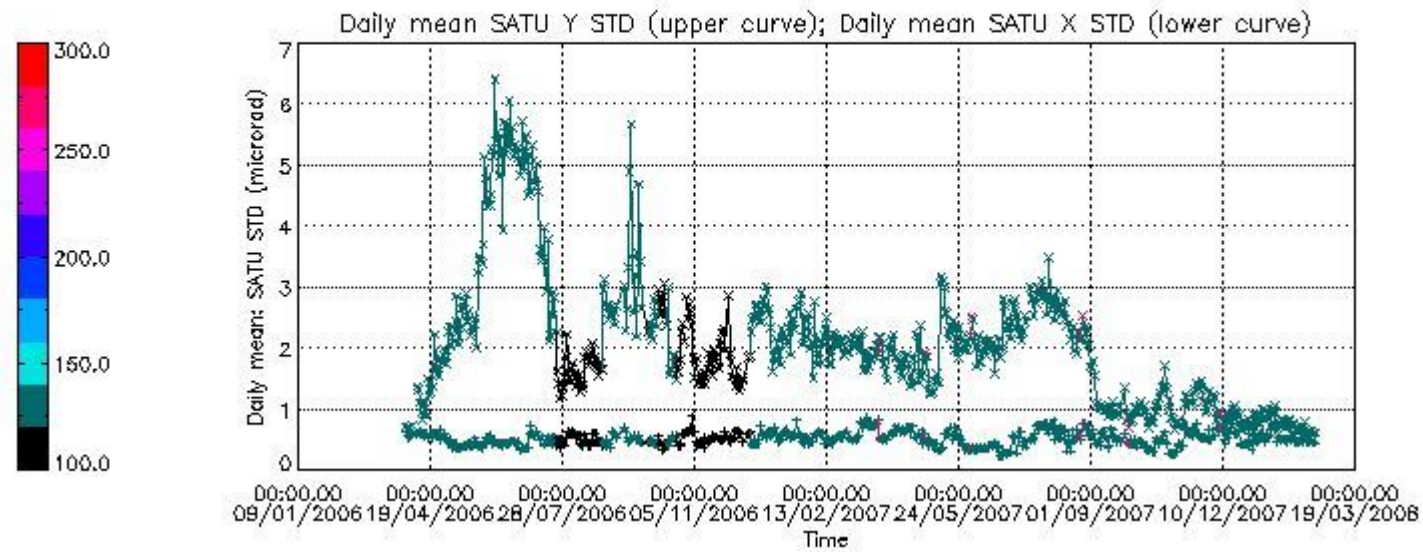

Number of data:	17750.	17750.	13800.	13800.

7.2.2 Trend of daily SATU NEA St. deviation since 1st April 2006 (dark limb)

The long term trend of the SATU 'X' and 'Y' standard deviations should be constant during the whole mission.

The colorbar represents the start tangent altitude (km) of the occultations.

Upper curve: STD of SATU Y axis

Lower curve: STD of SATU X axis

8. Auxiliary Data Files used for the production reported in section 2.4

The number reported in the third column indicates since which file (see list in section 2.4) the corresponding auxiliary file has been used. The fourth column is the date of those product files.

Type	Auxiliary Filename	Used since product	Used since product date
INST_PHYS_CHARACTERISTICS	GOM_INS_AXNIEC20050627_150713_20030716_120000_20100101_000000	1	18-FEB-2008 00:01:27
CALIBRATION_DATABASE	GOM_CAL_AXVIEC20080215_083106_20080213_000000_20100101_000000	1	18-FEB-2008 00:01:27
LEVEL-1B_PROC_CONFIG	GOM_PR1_AXNIEC20050627_151042_20020301_000000_20100101_000000	1	18-FEB-2008 00:01:27
STAR_CATALOGUE	GOM_CAT_AXVIEC20020121_161009_20020101_000000_20200101_000000	1	18-FEB-2008 00:01:27
STELLAR_SPECTRA_DATABANK	GOM_STS_AXNIEC20040308_103538_20020101_160000_20100101_000000	1	18-FEB-2008 00:01:27
ECMWF_FILE	AUX_ECF_AXNECM20080217_073110_20080217_210000_20080218_090000	1	18-FEB-2008 00:01:27
OPTIONAL_ECMWF_FILE	MISSING	1	18-FEB-2008 00:01:27
ORBIT_DATA_FILE	DOR_NAV_OPNPDE20080217_215435_000060572066_00086_31202_5168.N1	1	18-FEB-2008 00:01:27
ORBIT_DATA_FILE	DOR_NAV_OPNPDE20080217_233532_000057382066_00087_31203_5169.N1	17	18-FEB-2008 01:20:20
ORBIT_DATA_FILE	DOR_NAV_OPNPDE20080218_011629_000044632066_00088_31204_5170.N1	36	18-FEB-2008 02:36:25