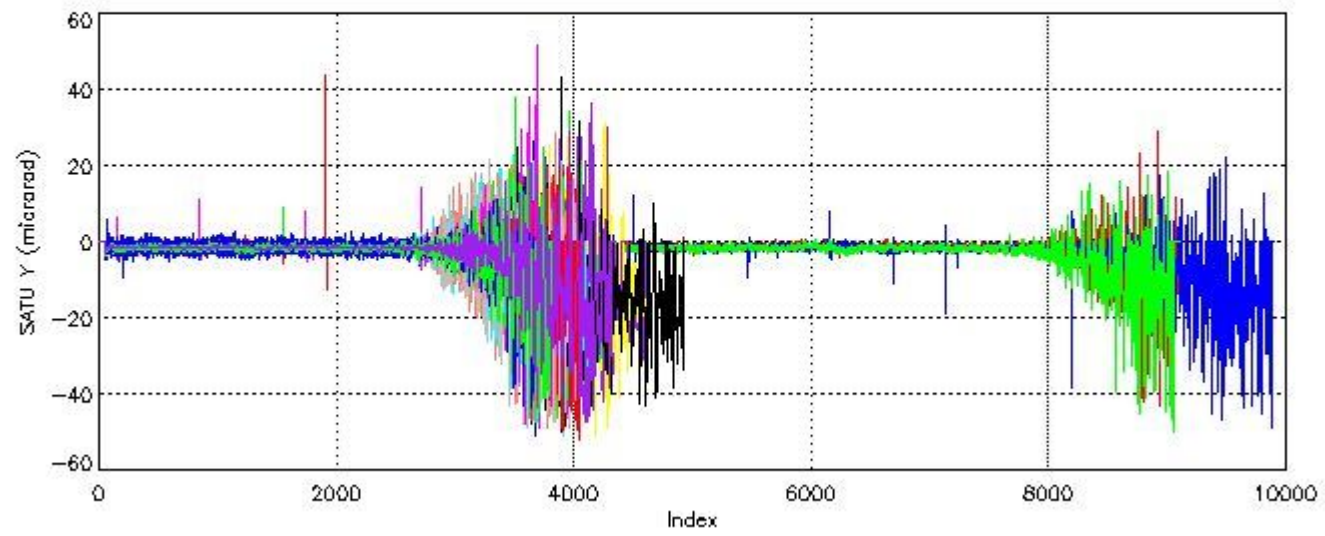

7.2 Statistics on SATU Noise Equivalent Angle (NEA) for DARK (D) and BRIGHT (B) products above 105 kms

The Star Acquisition and Tracking Unit (it is the CCD that tracks the star while it is occulted) Noise Equivalent Angle consists of the statistical angular variation of the SATU data above the atmosphere. Statistics (in microradians) above 105 km are computed for every occultation, giving four values per occultation: one in the 'X' direction and one in the 'Y' direction for dark and bright limbs. A mean value per day in every direction and limb is calculated and monitored in order to assess instrument performance in terms of star pointing.

7.2.1 SATU NEA Statistics (table)

Statistics	SATU X (D)	SATU Y (D)	SATU X (B)	SATU Y (B)
Mean:	0.038974	-1.4135	-0.11460	-1.4114
St. deviation:	0.46898	0.60705	0.70138	0.87900
Maximum:	10.200	11.900	5.5000	4.8000
Minimum:	-17.500	-12.500	-7.0000	-7.8000