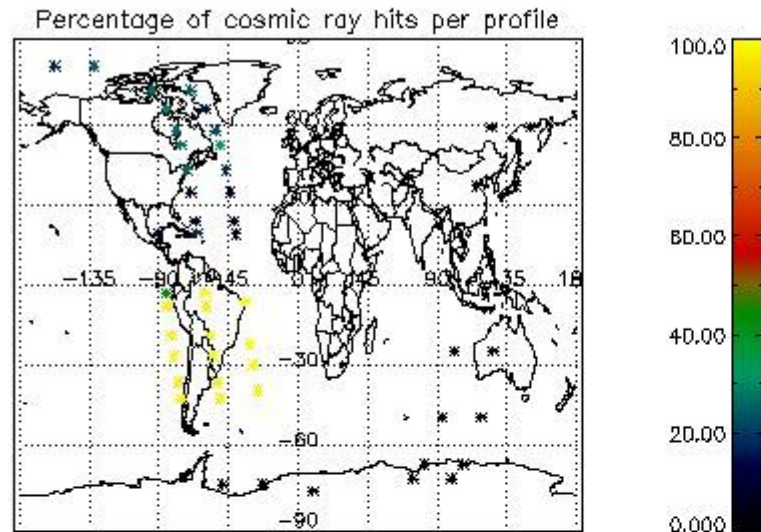

6. Statistics and plot of tangent altitude of the last measurement (DARK & BRIGHT products without errors)

6.1 Statistics on tangent altitude lost:

Statistics	DARK	BRIGHT	TWILIGHT
Mean:	15.438	19.744	15.387
St. deviation:	3.2616	5.6925	2.1455
Maximum:	20.992	24.971	18.071
Minimum:	7.4471	4.8240	12.370
Number of data:	24.000	15.000	5.0000

6.2 Plot for DARK limb products