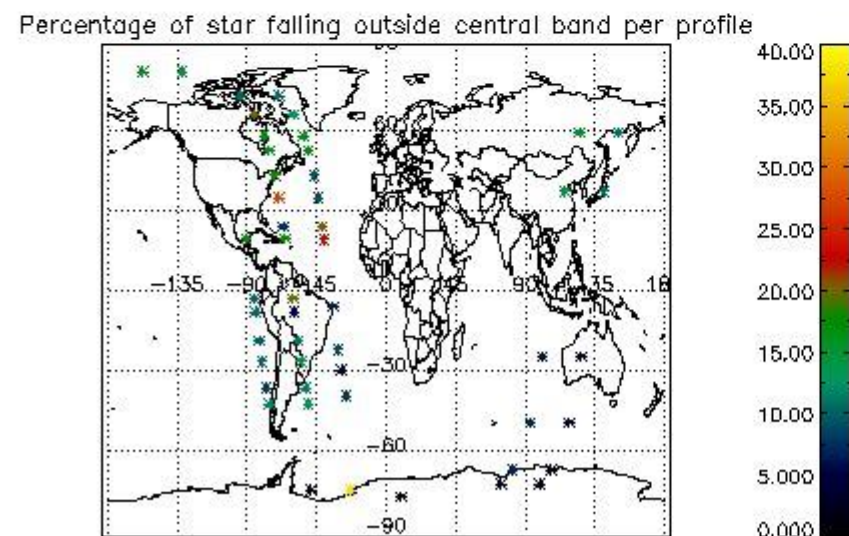

6. Statistics and plot of tangent altitude of the last measurement (DARK & BRIGHT products without errors)

6.1 Statistics on tangent altitude lost:

Statistics	DARK	BRIGHT	TWILIGHT
Mean:	15.438	19.744	15.387
St. deviation:	3.2616	5.6925	2.1455
Maximum:	20.992	24.971	18.071
Minimum:	7.4471	4.8240	12.370
Number of data:	24.000	15.000	5.0000

6.2 Plot for DARK limb products