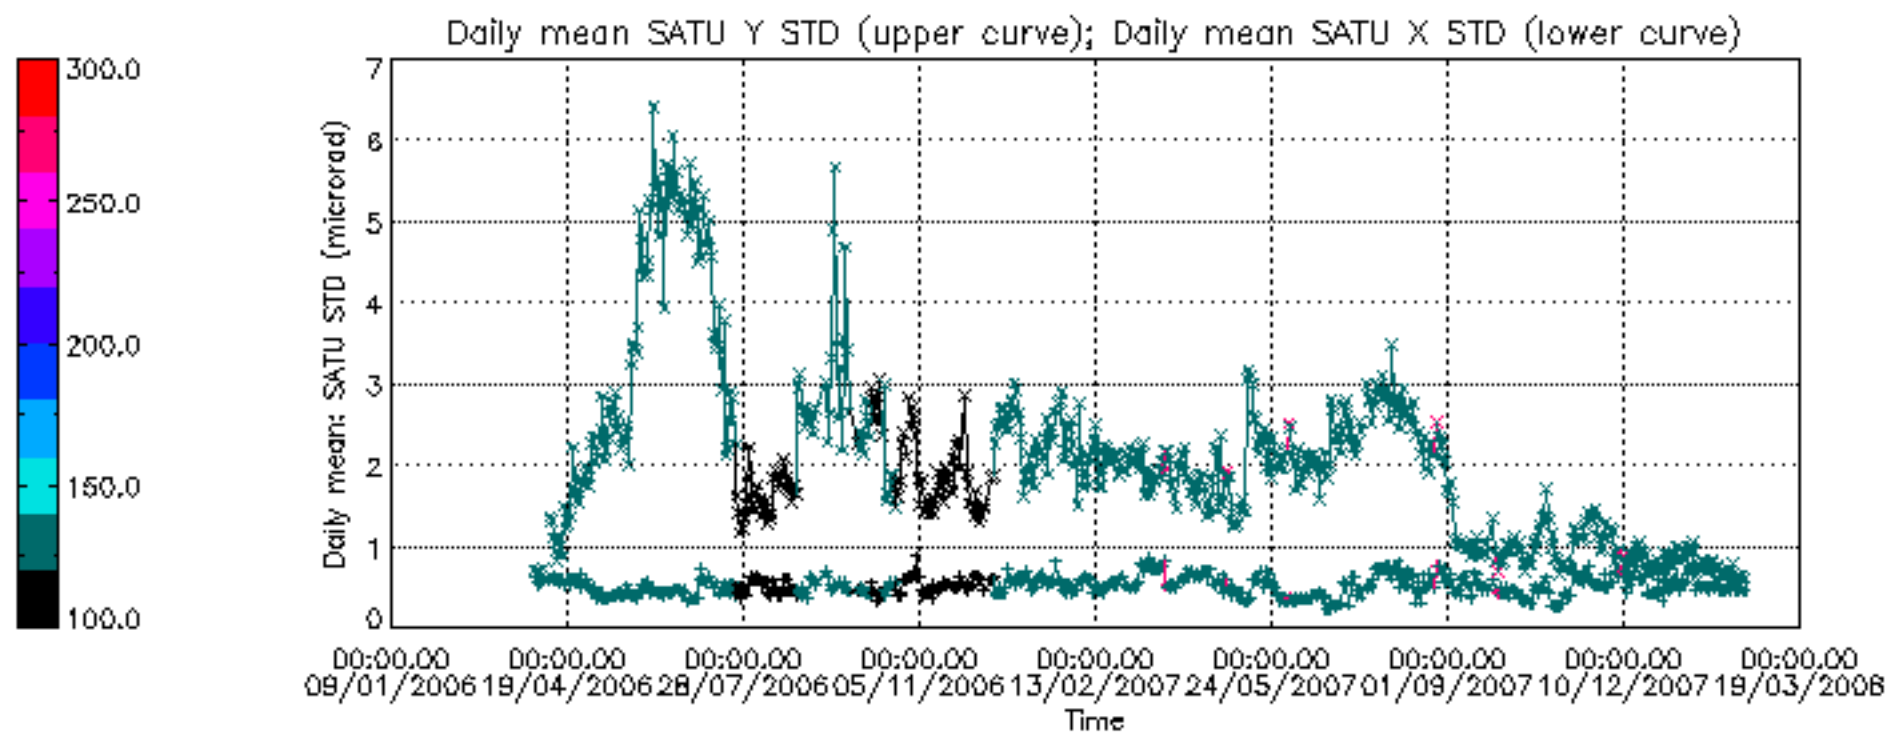

Tangent altitude at which the star is lost

Tangent altitude at which the star is lost

/nas3/ENVISAT/GOMOS/GOM\_NL\_\_0P/GOM\_NL\_\_0PNPDE20080201\_015436\_000041842065\_00346\_30961\_5235.N1

1; -724.9; 01-FEB-2008 01:54:36; Dark ; 43.0; 86; 35Eta Oph ; 2.43; 10200;occ; 86; 0;30961  
 2; -420.4; 01-FEB-2008 01:59:40; Dark ; 38.5; 25; 35Lam Sco ; 1.62; 28000;occ; 77; 0;30961  
 3; -332.1; 01-FEB-2008 02:01:08; Dark ; 37.5; 40; The Sco ; 1.86; 7100;occ; 75; 0;30961  
 4; -218.5; 01-FEB-2008 02:03:02; Dark ; 36.0; 147; Alp Ara ; 2.88; 26000;occ; 72; 0;30961  
 5; -125.2; 01-FEB-2008 02:04:35; Dark ; 43.0; 141; Bet Ara ; 2.84; 4600;occ; 86; 0;30961  
 6; 89.5; 01-FEB-2008 02:08:10; Dark ; 37.5; 134; Bet TrA ; 2.81; 6600;occ; 75; 0;30962  
 7; 191.6; 01-FEB-2008 02:09:52; Dark ; 42.5; 4; Alp1Cen ; -0.01; 5800;occ; 85; 0;30962  
 8; 342.2; 01-FEB-2008 02:12:23; Dark ; 59.5; 0; ; 0.00; 0;occ; 119; 0;30962  
 9; 467.4; 01-FEB-2008 02:14:28; Dark ; 43.0; 12; Alp1Cru ; 0.77; 30000;occ; 86; 0;30962  
 10; 680.9; 01-FEB-2008 02:18:01; Dark ; 38.0; 29; Bet Car ; 1.67; 10200;occ; 76; 0;30962  
 11; 821.9; 01-FEB-2008 02:20:23; Dark ; 38.5; 71; Iot Car ; 2.25; 7700;occ; 77; 0;30962  
 12; 927.1; 01-FEB-2008 02:22:08; Dark ; 37.0; 46; Del Vel ; 1.95; 10600;occ; 74; 0;30962  
 13; 1078.7; 01-FEB-2008 02:24:39; Dark ; 40.5; 34; Gam2Vel ; 1.79; 23000;occ; 81; 0;30962  
 14; 1203.9; 01-FEB-2008 02:26:45; Dark ; 39.5; 70; Zet Pup ; 2.25; 39000;occ; 79; 0;30962  
 15; 1286.8; 01-FEB-2008 02:28:07; Dark ; 43.5; 117; Pi Pup ; 2.71; 3800;occ; 87; 0;30962  
 16; 1433.1; 01-FEB-2008 02:30:34; Dark ; 42.5; 23; 21Eps CMa ; 1.50; 26000;occ; 85; 0;30962  
 17; 1515.9; 01-FEB-2008 02:31:56; Dark ; 36.0; 179; 240mi2CMa ; 3.03; 24000;occ; 72; 0;30962  
 18; 1644.9; 01-FEB-2008 02:34:05; Dark ; 45.0; 1; 9Alp CMa ; -1.44; 11000;occ; 90; 0;30962  
 19; 1993.0; 01-FEB-2008 02:39:54; Dark ; 49.0; 8; 10Alp CMi ; 0.40; 6500;occ; 98; 0;30962  
 20; 2198.7; 01-FEB-2008 02:43:19; Bright; 38.0; 44; 24Gam Gem ; 1.93; 11000;occ; 76; 0;30962  
 21; 2308.7; 01-FEB-2008 02:45:09; Bright; 38.0; 151; 13Mu Gem ; 2.89; 3000;occ; 76; 0;30962  
 22; 2456.9; 01-FEB-2008 02:47:38; Bright; 40.0; 24; 66Alp Gem ; 1.58; 10200;occ; 80; 0;30962  
 23; 2566.4; 01-FEB-2008 02:49:27; Bright; 36.0; 107; 37The Aur ; 2.65; 11000;occ; 72; 0;30962  
 24; 2691.8; 01-FEB-2008 02:51:32; Bright; 35.5; 42; 34Bet Aur ; 1.90; 10200;occ; 71; 0;30962  
 25; 3427.9; 01-FEB-2008 03:03:49; Bright; 32.0; 49; 1Alp UMi ; 1.99; 6300;occ; 64; 0;30962