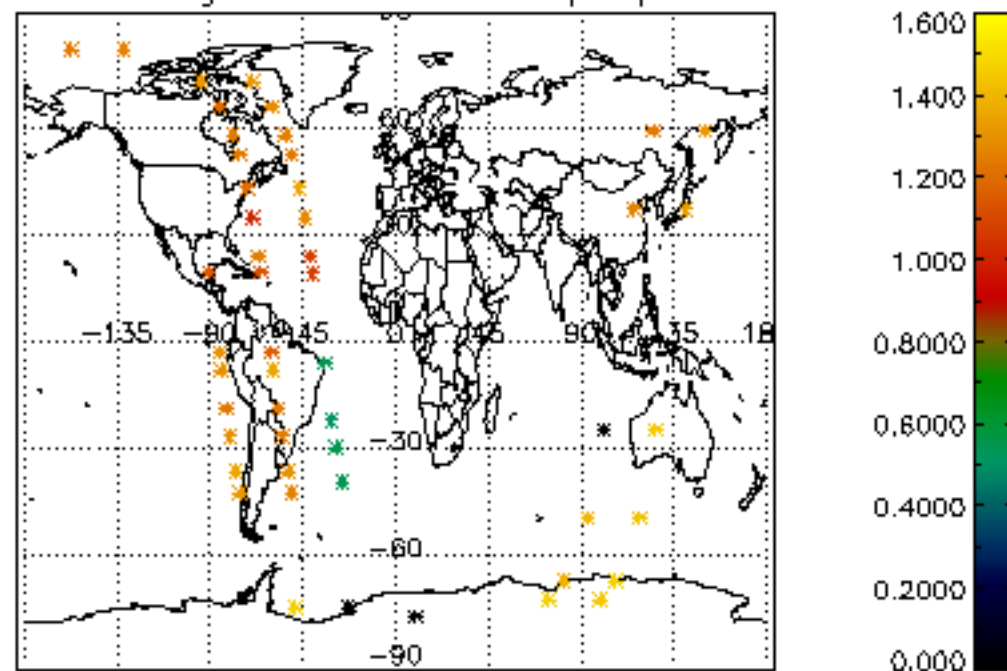

Percentage of datation errors per profile