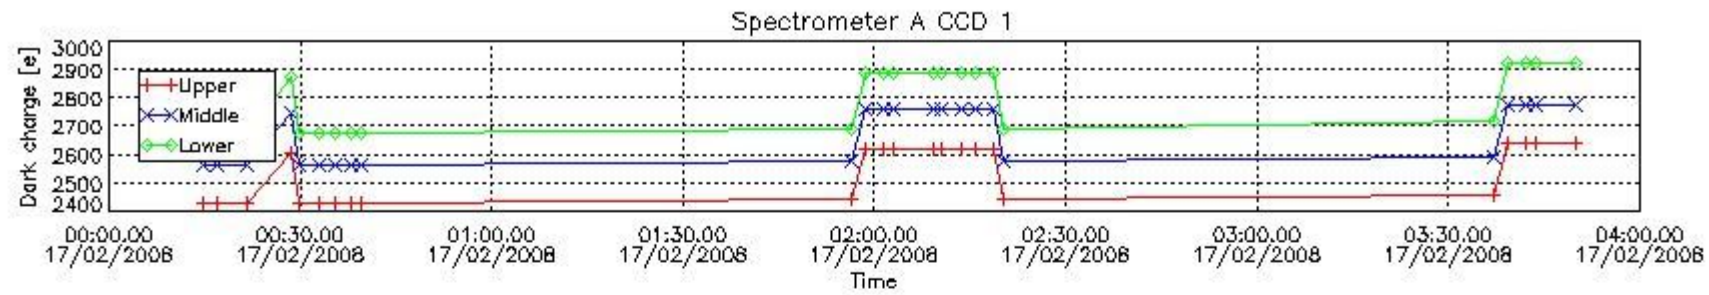

5. Demodulation flag and quality information monitoring

In this section it is presented the modulation information extracted from the pcd (product confidence data) at measurement level and information extracted from the Quality Summary dataset. Only products without errors (error flag in the MPH set to "0") are used.

5.1 Percentage of products during reporting period with: