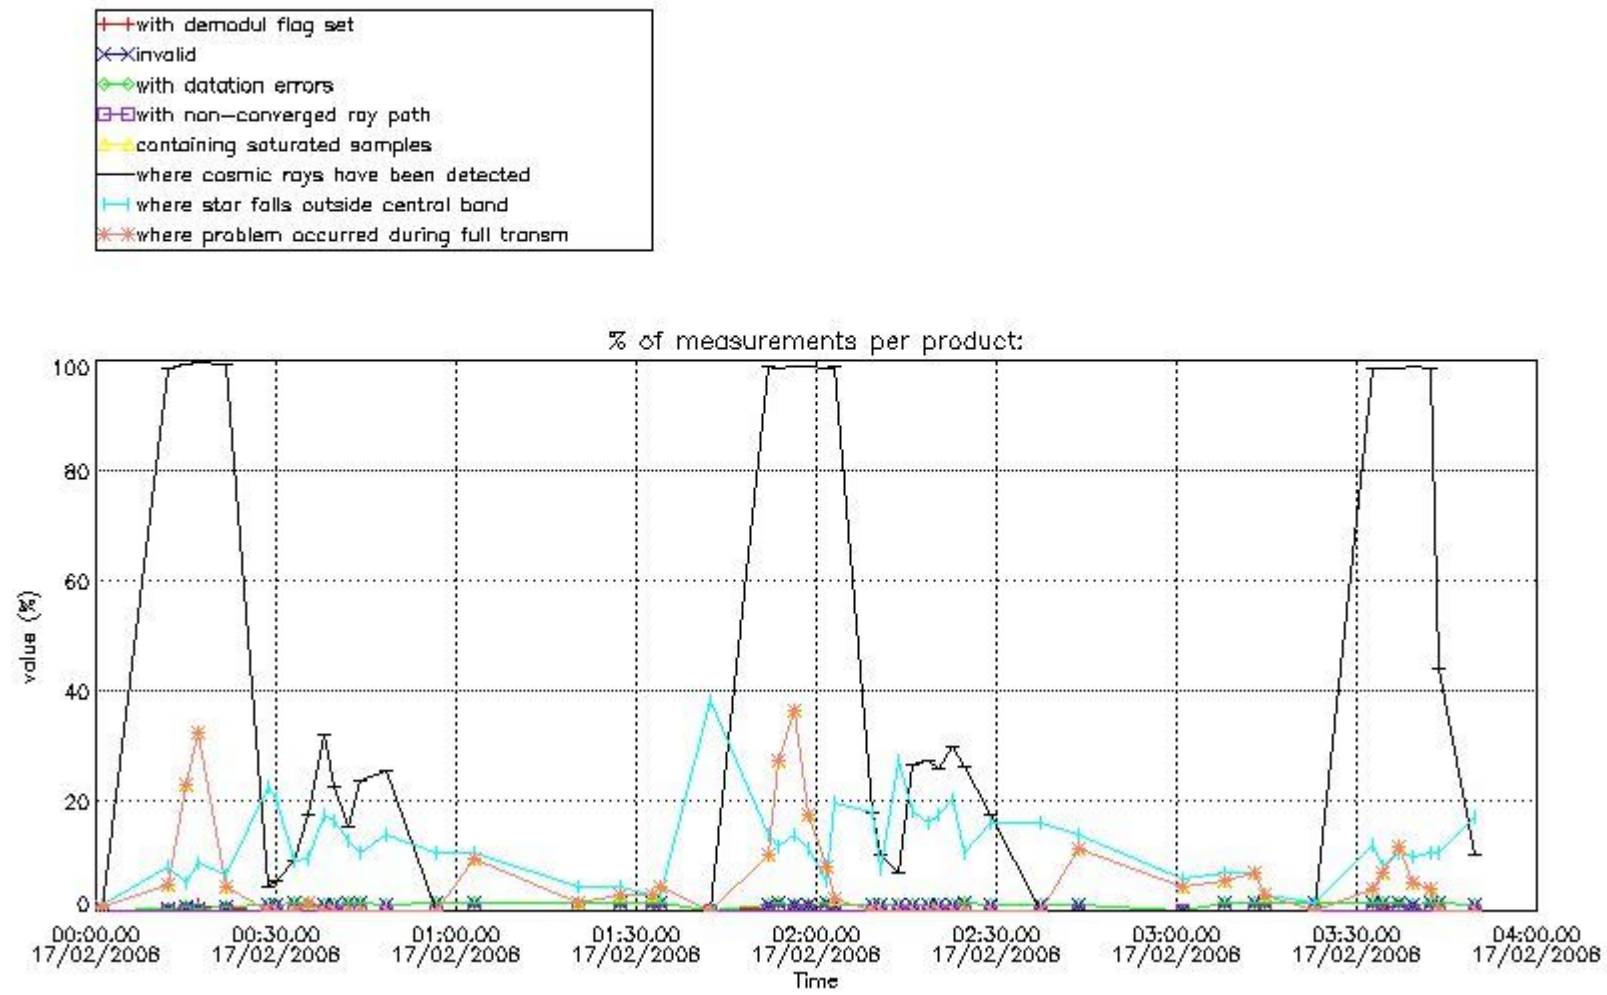

At least one measurement with demodulation flag set:	36.0000 %
Reference spectrum computed from DB:	0.00000 %
Reference spectrum with small number of measurements:	0.00000 %
SATU data not used:	0.00000 %

5.2 Plot quality information per product (time dependant)

5.3 Plot quality information per product (world map)