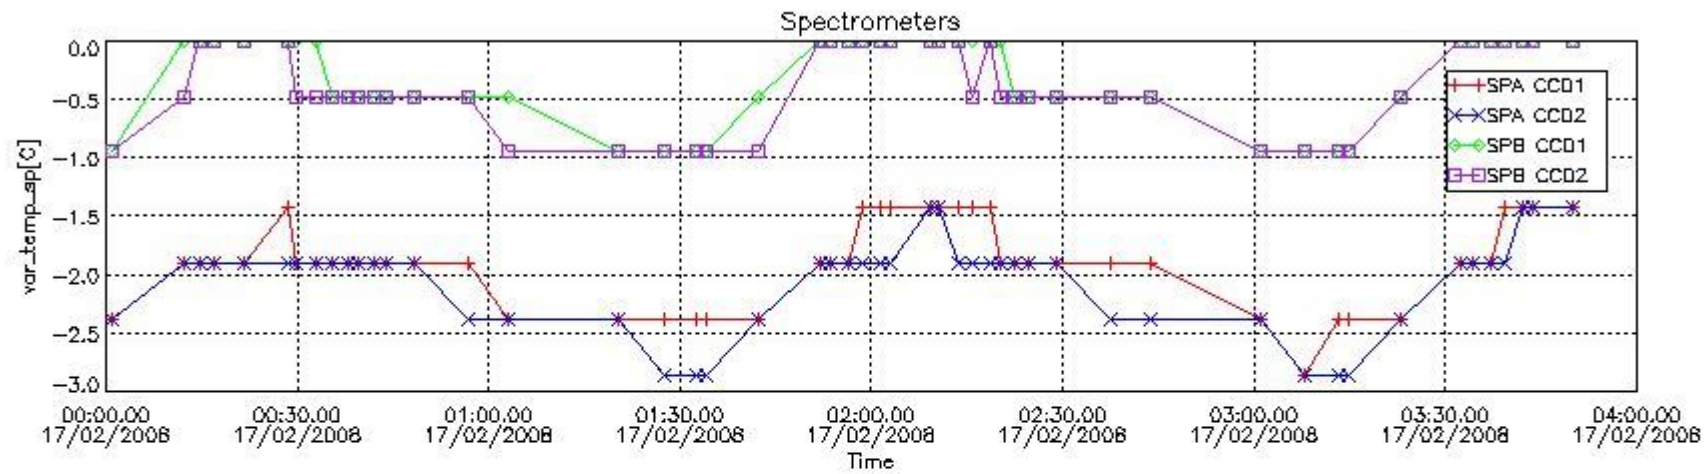

4. Overview of dark signal processing per product

The Dark Charge (DC) is a temperature-dependant signal added to the useful measurements and it is therefore subtracted from them during the processing. There are two phenomena that produce a continuous increase of the DC: the "hot pixels" (a pixel is "hot" when its DC exceeds by a significant amount its value measured on ground at the same temperature) and the "Random Telegraphic Signal" (abrupt change positive or negative of the CCD pixel signal, random in time, affecting only the DC part of the signal and not the photon generated signal).

In this section a list of products that did not use the Dark Sky Area (DSA) observation for the DC computation is given. It is also provided the mean DC plot per product for dark limb products with no error flag set.

4.1 All products used the DSA observation for the DC computation

4.2 Plot of mean dark charges per product: only products in DARK limb conditions without errors are used