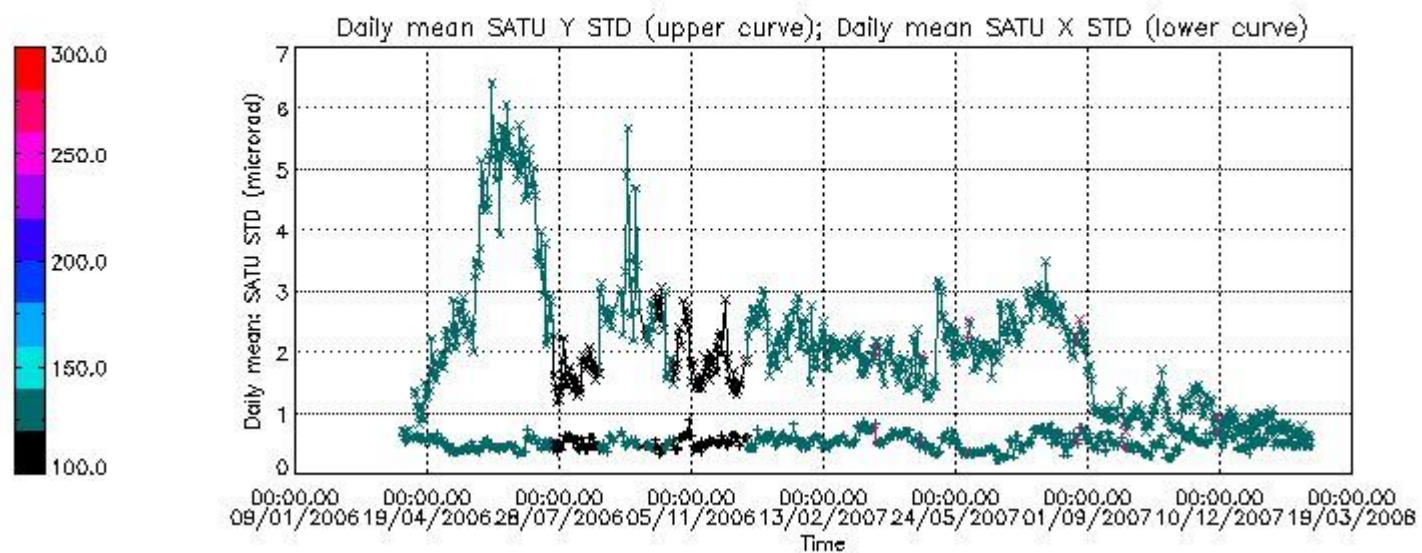

Number of data:	36950.	36950.	17600.	17600.

7.2.2 Trend of daily SATU NEA St. deviation since 1st April 2006 (dark limb)

The long term trend of the SATU 'X' and 'Y' standard deviations should be constant during the whole mission.

The colorbar represents the start tangent altitude (km) of the occultations.

Upper curve: STD of SATU Y axis

Lower curve: STD of SATU X axis

8. Auxiliary Data Files used for the production reported in section 2.4

The number reported in the third column indicates since which file (see list in section 2.4) the corresponding auxiliary file has been used. The fourth column is the date of those product files.

Type	Auxiliary Filename	Used since product	Used since product date
INST_PHYS_CHARACTERISTICS	GOM_INS_AXNIEC20050627_150713_20030716_120000_20100101_000000	1	17-FEB-2008 00:00:52
CALIBRATION_DATABASE	GOM_CAL_AXVIEC20080215_083106_20080213_000000_20100101_000000	1	17-FEB-2008 00:00:52
LEVEL-1B_PROC_CONFIG	GOM_PR1_AXNIEC20050627_151042_20020301_000000_20100101_000000	1	17-FEB-2008 00:00:52
STAR_CATALOGUE	GOM_CAT_AXVIEC20020121_161009_20020101_000000_20200101_000000	1	17-FEB-2008 00:00:52
STELLAR_SPECTRA_DATABANK	GOM_STS_AXNIEC20040308_103538_20020101_160000_20100101_000000	1	17-FEB-2008 00:00:52
ECMWF_FILE	AUX_ECF_AXNECM20080216_073113_20080216_210000_20080217_090000	1	17-FEB-2008 00:00:52
ECMWF_FILE	AUX_ECF_AXNECM20080216_193111_20080217_030000_20080217_150000	40	17-FEB-2008 03:07:59
OPTIONAL_ECMWF_FILE	MISSING	1	17-FEB-2008 00:00:52
ORBIT_DATA_FILE	DOR_NAV_OPNPDE20080216_204020_000060572066_00071_31187_5161.N1	1	17-FEB-2008 00:00:52
ORBIT_DATA_FILE	DOR_NAV_OPNPDE20080216_222636_000057382066_00072_31188_5162.N1	2	17-FEB-2008 00:12:06
ORBIT_DATA_FILE	DOR_NAV_OPNPDE20080217_000733_000057382066_00073_31189_5163.N1	22	17-FEB-2008 01:51:53
ORBIT_DATA_FILE	DOR_NAV_OPNPDE20080217_014311_000044632066_00074_31190_5164.N1	40	17-FEB-2008 03:07:59