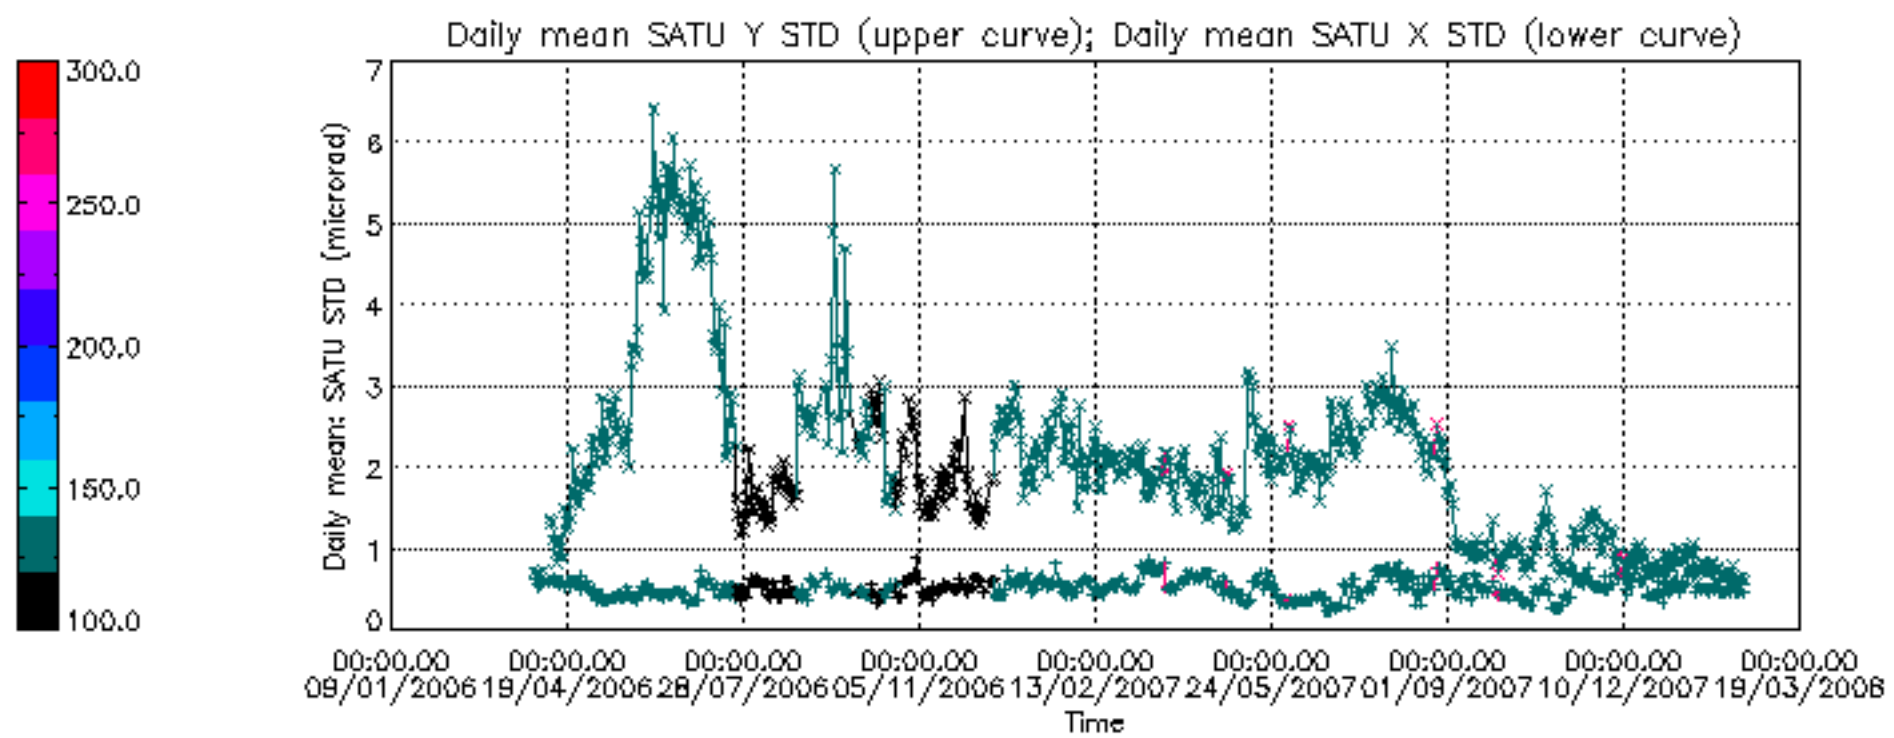

Tangent altitude at which the star is lost

Tangent altitude at which the star is lost

/nas3/ENVISAT/GOMOS/GOM\_NL\_\_0P/GOM\_NL\_\_0PNPDE20080201\_015436\_000041842065\_00346\_30961\_5235.N1

1; -724.9; 01-FEB-2008 01:54:36; Dark ; 43.0; 86; 35Eta Oph ; 2.43; 10200;occ; 86; 0;30961  
 2; -420.4; 01-FEB-2008 01:59:40; Dark ; 38.5; 25; 35Lam Sco ; 1.62; 28000;occ; 77; 0;30961  
 3; -332.1; 01-FEB-2008 02:01:08; Dark ; 37.5; 40; The Sco ; 1.86; 7100;occ; 75; 0;30961  
 4; -218.5; 01-FEB-2008 02:03:02; Dark ; 36.0; 147; Alp Ara ; 2.88; 26000;occ; 72; 0;30961  
 5; -125.2; 01-FEB-2008 02:04:35; Dark ; 43.0; 141; Bet Ara ; 2.84; 4600;occ; 86; 0;30961  
 6; 89.5; 01-FEB-2008 02:08:10; Dark ; 37.5; 134; Bet TrA ; 2.81; 6600;occ; 75; 0;30962  
 7; 191.6; 01-FEB-2008 02:09:52; Dark ; 42.5; 4; Alp1Cen ; -0.01; 5800;occ; 85; 0;30962  
 8; 342.2; 01-FEB-2008 02:12:23; Dark ; 59.5; 0; ; 0.00; 0;occ; 119; 0;30962  
 9; 467.4; 01-FEB-2008 02:14:28; Dark ; 43.0; 12; Alp1Cru ; 0.77; 30000;occ; 86; 0;30962  
 10; 680.9; 01-FEB-2008 02:18:01; Dark ; 38.0; 29; Bet Car ; 1.67; 10200;occ; 76; 0;30962  
 11; 821.9; 01-FEB-2008 02:20:23; Dark ; 38.5; 71; Iot Car ; 2.25; 7700;occ; 77; 0;30962  
 12; 927.1; 01-FEB-2008 02:22:08; Dark ; 37.0; 46; Del Vel ; 1.95; 10600;occ; 74; 0;30962  
 13; 1078.7; 01-FEB-2008 02:24:39; Dark ; 40.5; 34; Gam2Vel ; 1.79; 23000;occ; 81; 0;30962  
 14; 1203.9; 01-FEB-2008 02:26:45; Dark ; 39.5; 70; Zet Pup ; 2.25; 39000;occ; 79; 0;30962  
 15; 1286.8; 01-FEB-2008 02:28:07; Dark ; 43.5; 117; Pi Pup ; 2.71; 3800;occ; 87; 0;30962  
 16; 1433.1; 01-FEB-2008 02:30:34; Dark ; 42.5; 23; 21Eps CMa ; 1.50; 26000;occ; 85; 0;30962  
 17; 1515.9; 01-FEB-2008 02:31:56; Dark ; 36.0; 179; 240mi2CMa ; 3.03; 24000;occ; 72; 0;30962  
 18; 1644.9; 01-FEB-2008 02:34:05; Dark ; 45.0; 1; 9Alp CMa ; -1.44; 11000;occ; 90; 0;30962  
 19; 1993.0; 01-FEB-2008 02:39:54; Dark ; 49.0; 8; 10Alp CMi ; 0.40; 6500;occ; 98; 0;30962  
 20; 2198.7; 01-FEB-2008 02:43:19; Bright; 38.0; 44; 24Gam Gem ; 1.93; 11000;occ; 76; 0;30962  
 21; 2308.7; 01-FEB-2008 02:45:09; Bright; 38.0; 151; 13Mu Gem ; 2.89; 3000;occ; 76; 0;30962  
 22; 2456.9; 01-FEB-2008 02:47:38; Bright; 40.0; 24; 66Alp Gem ; 1.58; 10200;occ; 80; 0;30962  
 23; 2566.4; 01-FEB-2008 02:49:27; Bright; 36.0; 107; 37The Aur ; 2.65; 11000;occ; 72; 0;30962  
 24; 2691.8; 01-FEB-2008 02:51:32; Bright; 35.5; 42; 34Bet Aur ; 1.90; 10200;occ; 71; 0;30962  
 25; 3427.9; 01-FEB-2008 03:03:49; Bright; 32.0; 49; 1Alp UMi ; 1.99; 6300;occ; 64; 0;30962