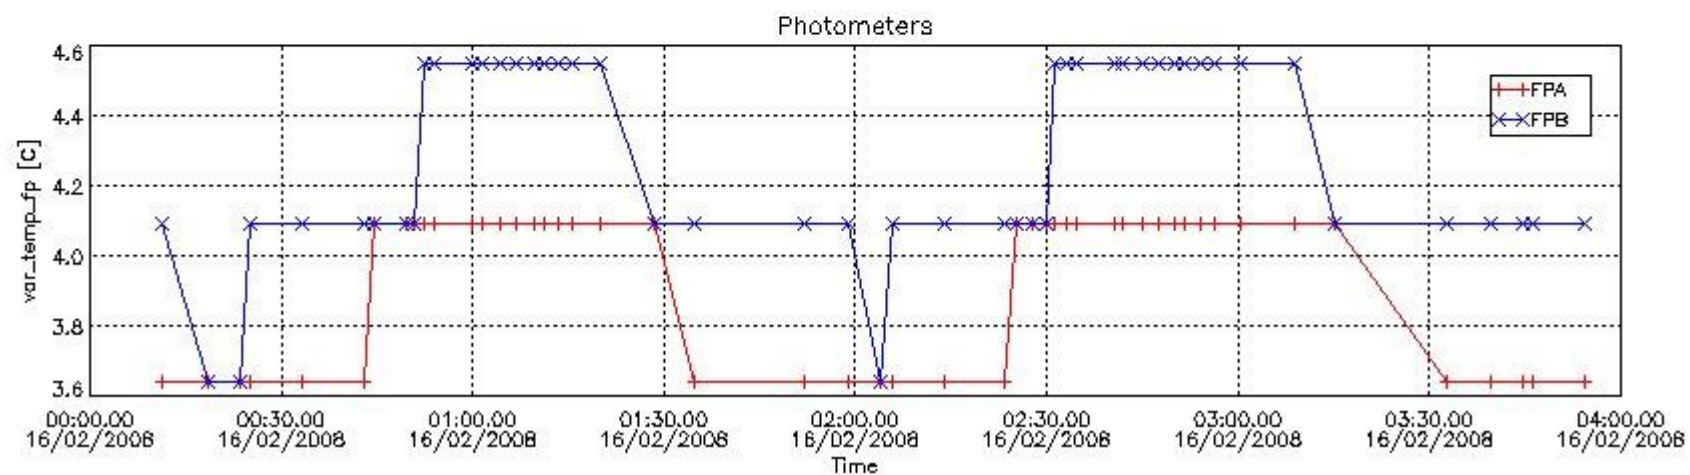

4. Overview of dark signal processing per product

The Dark Charge (DC) is a temperature-dependant signal added to the useful measurements and it is therefore subtracted from them during the processing. There are two phenomena that produce a continuous increase of the DC: the "hot pixels" (a pixel is "hot" when its DC exceeds by a significant amount its value measured on ground at the same temperature) and the "Random Telegraphic Signal" (abrupt change positive or negative of the CCD pixel signal, random in time, affecting only the DC part of the signal and not the photon generated signal).

In this section a list of products that did not use the Dark Sky Area (DSA) observation for the DC computation is given. It is also provided the mean DC plot per product for dark limb products with no error flag set.

4.1 All products used the DSA observation for the DC computation

4.2 Plot of mean dark charges per product: only products in DARK limb conditions without errors are used