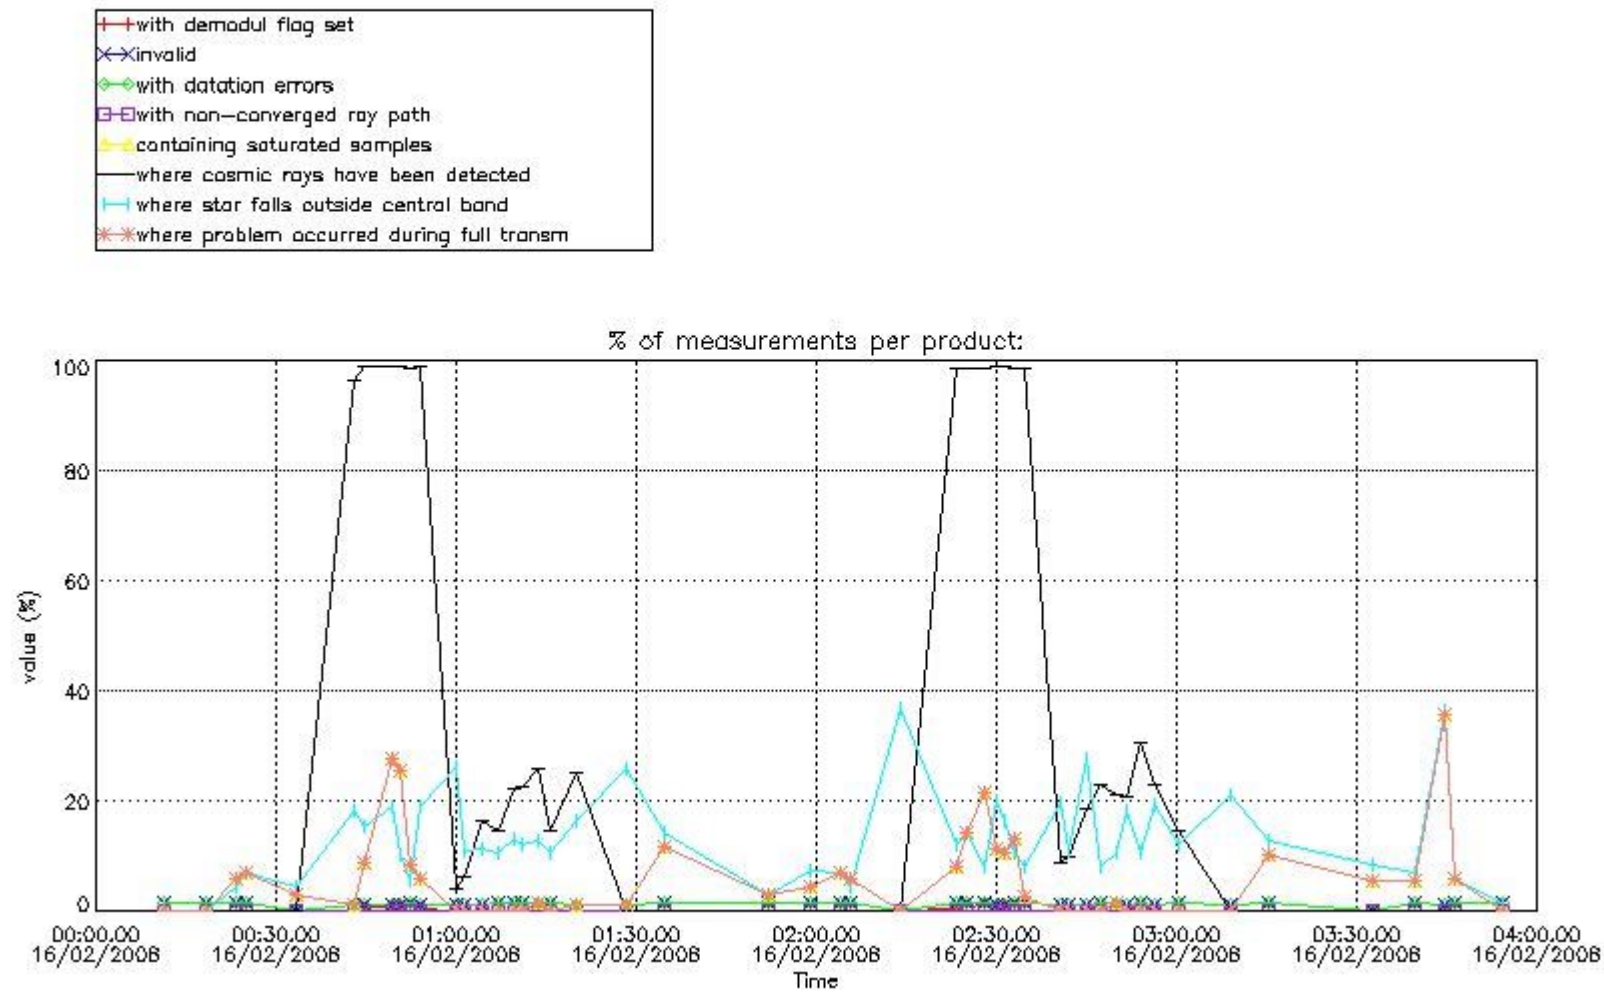

At least one measurement with demodulation flag set:	30.0000 %
Reference spectrum computed from DB:	0.00000 %
Reference spectrum with small number of measurements:	0.00000 %
SATU data not used:	0.00000 %

5.2 Plot quality information per product (time dependant)

5.3 Plot quality information per product (world map)