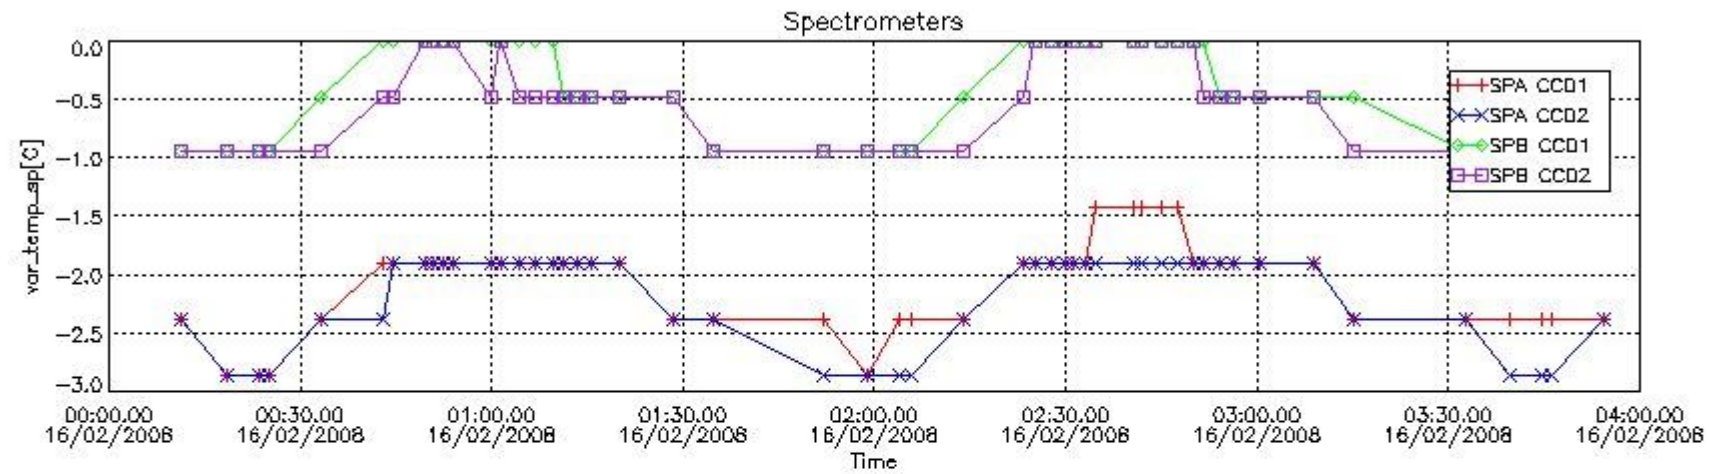

4. Overview of dark signal processing per product

The Dark Charge (DC) is a temperature-dependant signal added to the useful measurements and it is therefore subtracted from them during the processing. There are two phenomena that produce a continuous increase of the DC: the "hot pixels" (a pixel is "hot" when its DC exceeds by a significant amount its value measured on ground at the same temperature) and the "Random Telegraphic Signal" (abrupt change positive or negative of the CCD pixel signal, random in time, affecting only the DC part of the signal and not the photon generated signal).

In this section a list of products that did not use the Dark Sky Area (DSA) observation for the DC computation is given. It is also provided the mean DC plot per product for dark limb products with no error flag set.

4.1 All products used the DSA observation for the DC computation

4.2 Plot of mean dark charges per product: only products in DARK limb conditions without errors are used