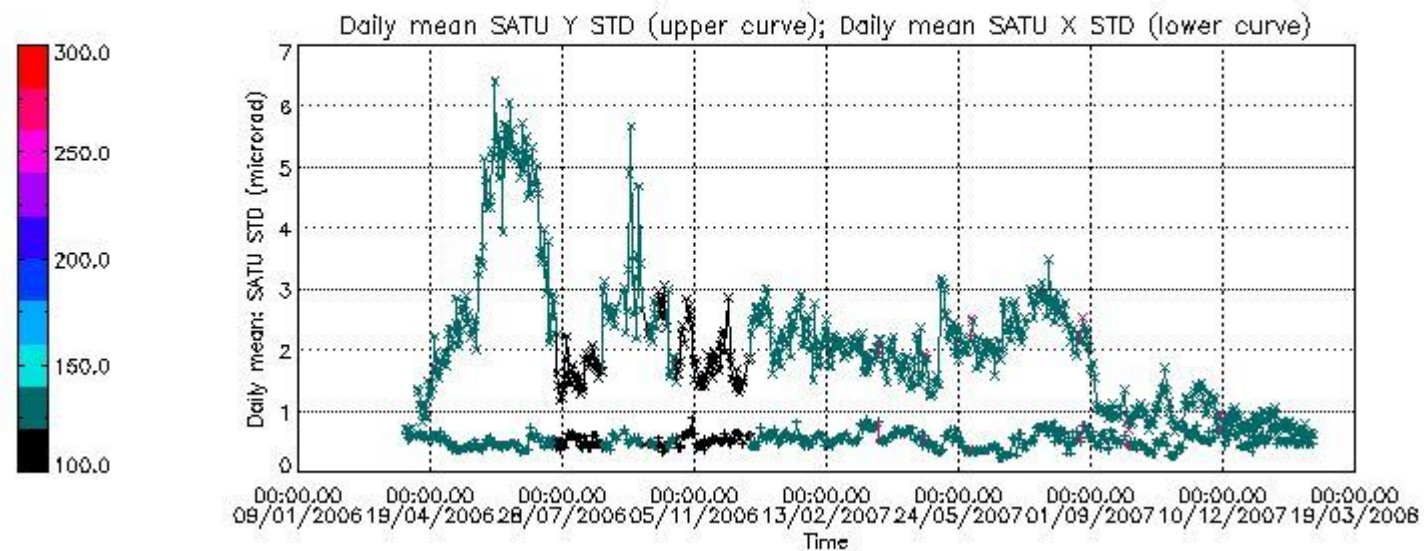

Number of data:	18500.	18500.	15400.	15400.

7.2.2 Trend of daily SATU NEA St. deviation since 1st April 2006 (dark limb)

The long term trend of the SATU 'X' and 'Y' standard deviations should be constant during the whole mission.

The colorbar represents the start tangent altitude (km) of the occultations.

Upper curve: STD of SATU Y axis
Lower curve: STD of SATU X axis

8. Auxiliary Data Files used for the production reported in section 2.4

The number reported in the third column indicates since which file (see list in section 2.4) the corresponding auxiliary file has been used. The fourth column is the date of those product files.

Type	Auxiliary Filename	Used since product	Used since product date
INST_PHYS_CHARACTERISTICS	GOM_INS_AXNIEC20050627_150713_20030716_120000_20100101_000000	1	16-FEB-2008 00:11:24
CALIBRATION_DATABASE	GOM_CAL_AXVIEC20080215_083106_20080213_000000_20100101_000000	1	16-FEB-2008 00:11:24
LEVEL-1B_PROC_CONFIG	GOM_PR1_AXNIEC20050627_151042_20020301_000000_20100101_000000	1	16-FEB-2008 00:11:24
STAR_CATALOGUE	GOM_CAT_AXVIEC20020121_161009_20020101_000000_20200101_000000	1	16-FEB-2008 00:11:24
STELLAR_SPECTRA_DATABANK	GOM_STS_AXNIEC20040308_103538_20020101_160000_20100101_000000	1	16-FEB-2008 00:11:24
ECMWF_FILE	AUX_ECF_AXNECM20080215_073112_20080215_210000_20080216_090000	1	16-FEB-2008 00:11:24
ECMWF_FILE	AUX_ECF_AXNECM20080215_193121_20080216_030000_20080216_150000	47	16-FEB-2008 03:39:33
OPTIONAL_ECMWF_FILE	MISSING	1	16-FEB-2008 00:11:24
ORBIT_DATA_FILE	DOR_NAV_OPNPDE20080215_211739_000057382066_00057_31173_5154.N1	1	16-FEB-2008 00:11:24
ORBIT_DATA_FILE	DOR_NAV_OPNPDE20080215_225836_000057382066_00058_31174_5155.N1	6	16-FEB-2008 00:42:51
ORBIT_DATA_FILE	DOR_NAV_OPNPDE20080216_003933_000054192066_00059_31175_5156.N1	28	16-FEB-2008 02:23:27
ORBIT_DATA_FILE	DOR_NAV_OPNPDE20080216_021511_000041442066_00060_31176_5157.N1	47	16-FEB-2008 03:39:33