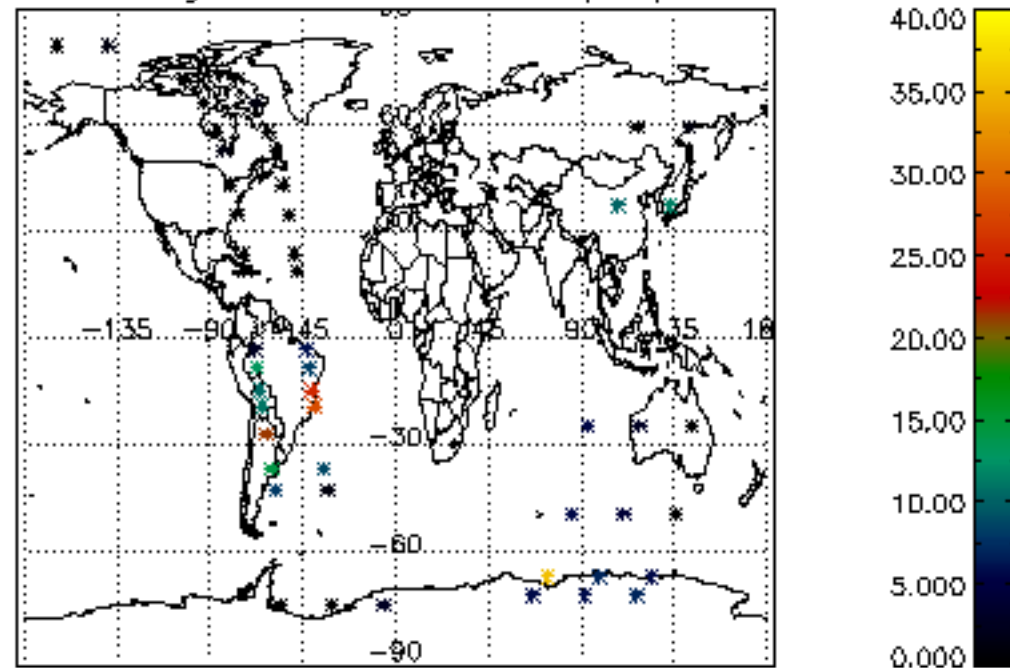

Percentage of cosmic ray hits per profile

Percentage of datation errors per profile

Percentage of star falling outside central band per profile

Percentage of saturation errors per profile

Tangent altitude at which the star is lost