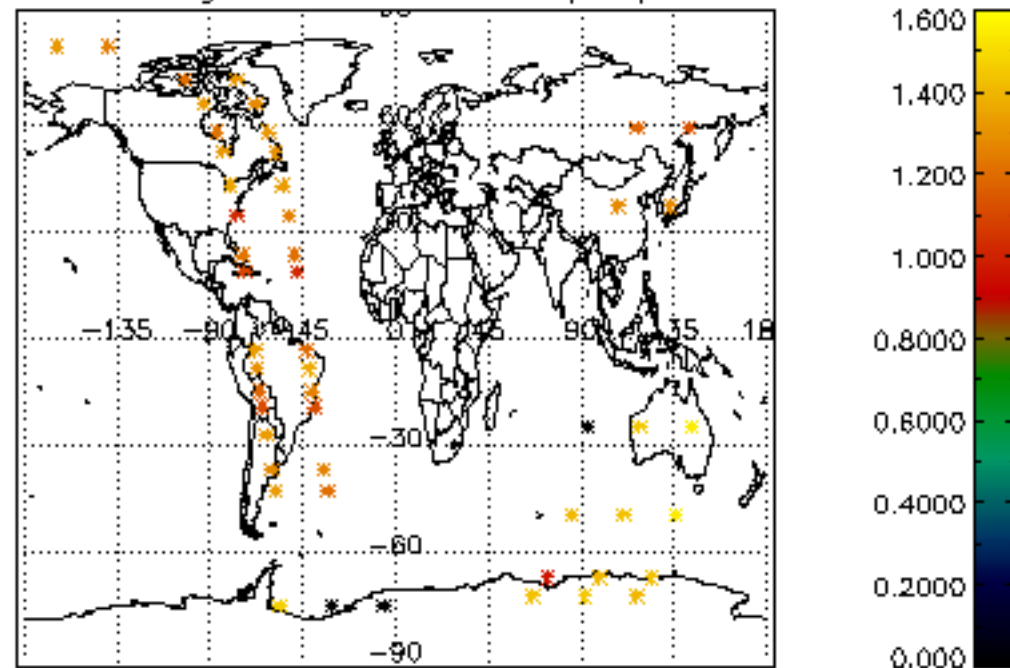

Percentage of cosmic ray hits per profile

Percentage of datation errors per profile

Percentage of star falling outside central band per profile

Percentage of saturation errors per profile

Tangent altitude at which the star is lost