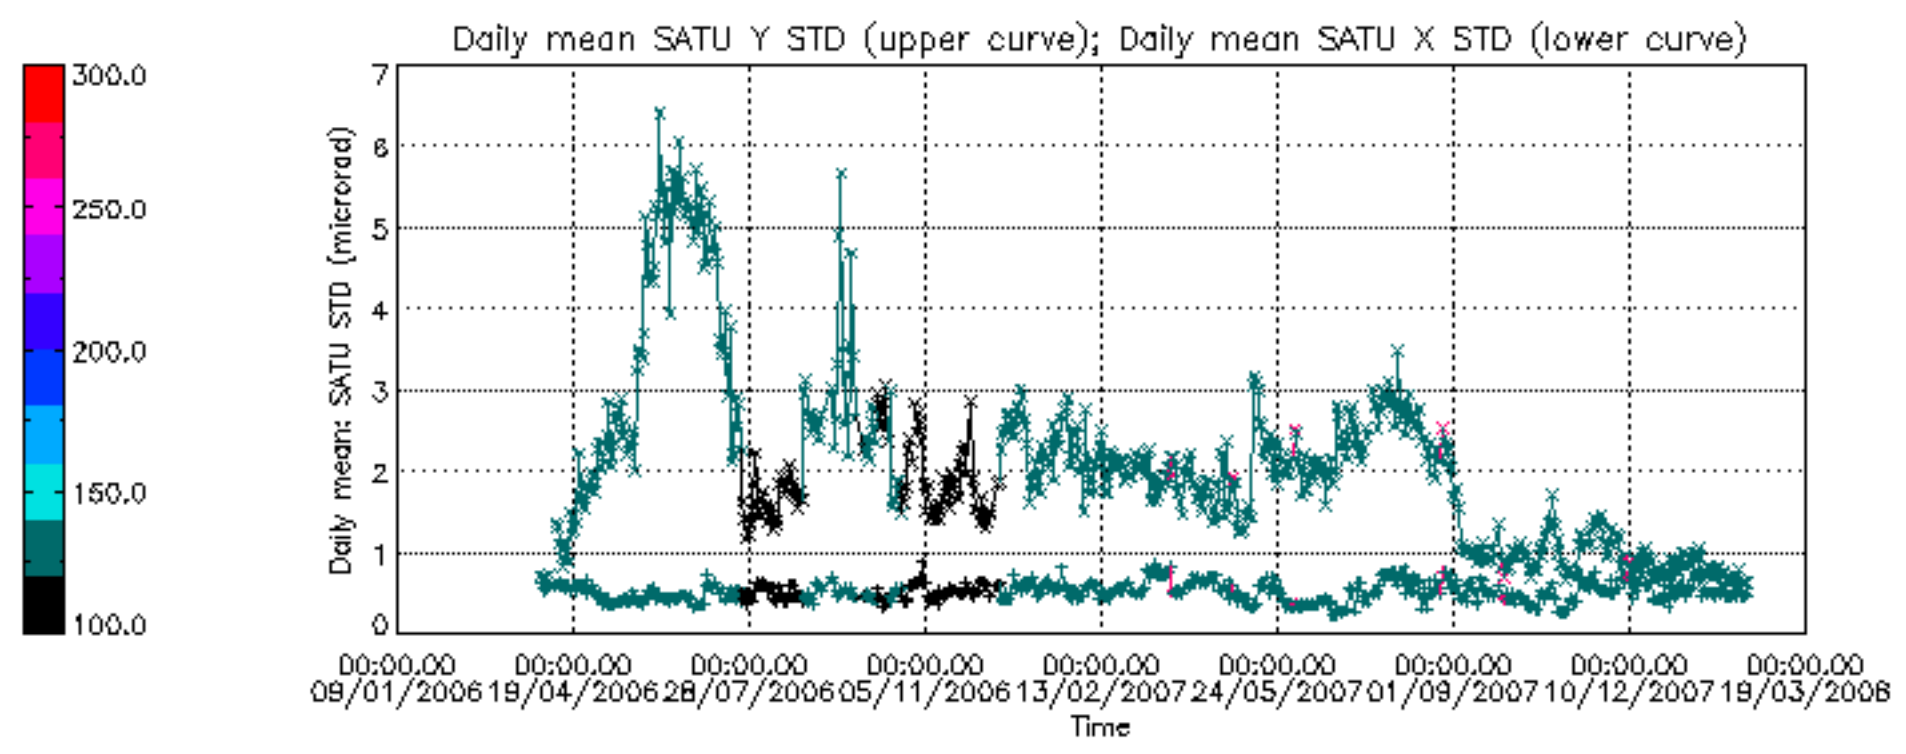

Tangent altitude at which the star is lost

Tangent altitude at which the star is lost

/nas3/ENVISAT/GOMOS/GOM_NL__0P/GOM_NL__0PNPDE20080201_015436_000041842065_00346_30961_5235.N1

1;	-724.9;	01-FEB-2008	01:54:36;	Dark	;	43.0;	86;	35Eta	Oph	;	2.43;	10200;	occ;	86;	0;	30961
2;	-420.4;	01-FEB-2008	01:59:40;	Dark	;	38.5;	25;	35Lam	Sco	;	1.62;	28000;	occ;	77;	0;	30961
3;	-332.1;	01-FEB-2008	02:01:08;	Dark	;	37.5;	40;	The	Sco	;	1.86;	7100;	occ;	75;	0;	30961
4;	-218.5;	01-FEB-2008	02:03:02;	Dark	;	36.0;	147;	Alp	Ara	;	2.88;	26000;	occ;	72;	0;	30961
5;	-125.2;	01-FEB-2008	02:04:35;	Dark	;	43.0;	141;	Bet	Ara	;	2.84;	4600;	occ;	86;	0;	30961
6;	89.5;	01-FEB-2008	02:08:10;	Dark	;	37.5;	134;	Bet	TrA	;	2.81;	6600;	occ;	75;	0;	30962
7;	191.6;	01-FEB-2008	02:09:52;	Dark	;	42.5;	4;	Alp1	Cen	;	-0.01;	5800;	occ;	85;	0;	30962
8;	342.2;	01-FEB-2008	02:12:23;	Dark	;	59.5;	0;			;	0.00;	0;	occ;	119;	0;	30962
9;	467.4;	01-FEB-2008	02:14:28;	Dark	;	43.0;	12;	Alp1	Cru	;	0.77;	30000;	occ;	86;	0;	30962
10;	680.9;	01-FEB-2008	02:18:01;	Dark	;	38.0;	29;	Bet	Car	;	1.67;	10200;	occ;	76;	0;	30962
11;	821.9;	01-FEB-2008	02:20:23;	Dark	;	38.5;	71;	Iot	Car	;	2.25;	7700;	occ;	77;	0;	30962
12;	927.1;	01-FEB-2008	02:22:08;	Dark	;	37.0;	46;	Del	Vel	;	1.95;	10600;	occ;	74;	0;	30962
13;	1078.7;	01-FEB-2008	02:24:39;	Dark	;	40.5;	34;	Gam2	Vel	;	1.79;	23000;	occ;	81;	0;	30962
14;	1203.9;	01-FEB-2008	02:26:45;	Dark	;	39.5;	70;	Zet	Pup	;	2.25;	39000;	occ;	79;	0;	30962
15;	1286.8;	01-FEB-2008	02:28:07;	Dark	;	43.5;	117;	Pi	Pup	;	2.71;	3800;	occ;	87;	0;	30962
16;	1433.1;	01-FEB-2008	02:30:34;	Dark	;	42.5;	23;	21Eps	CMA	;	1.50;	26000;	occ;	85;	0;	30962
17;	1515.9;	01-FEB-2008	02:31:56;	Dark	;	36.0;	179;	240mi2	CMA	;	3.03;	24000;	occ;	72;	0;	30962
18;	1644.9;	01-FEB-2008	02:34:05;	Dark	;	45.0;	1;	9Alp	CMA	;	-1.44;	11000;	occ;	90;	0;	30962
19;	1993.0;	01-FEB-2008	02:39:54;	Dark	;	49.0;	8;	10Alp	CMI	;	0.40;	6500;	occ;	98;	0;	30962
20;	2198.7;	01-FEB-2008	02:43:19;	Bright;	;	38.0;	44;	24Gam	Gem	;	1.93;	11000;	occ;	76;	0;	30962
21;	2308.7;	01-FEB-2008	02:45:09;	Bright;	;	38.0;	151;	13Mu	Gem	;	2.89;	3000;	occ;	76;	0;	30962
22;	2456.9;	01-FEB-2008	02:47:38;	Bright;	;	40.0;	24;	66Alp	Gem	;	1.58;	10200;	occ;	80;	0;	30962
23;	2566.4;	01-FEB-2008	02:49:27;	Bright;	;	36.0;	107;	37The	Aur	;	2.65;	11000;	occ;	72;	0;	30962
24;	2691.8;	01-FEB-2008	02:51:32;	Bright;	;	35.5;	42;	34Bet	Aur	;	1.90;	10200;	occ;	71;	0;	30962
25;	3427.9;	01-FEB-2008	03:03:49;	Bright;	;	32.0;	49;	1Alp	UMi	;	1.99;	6300;	occ;	64;	0;	30962