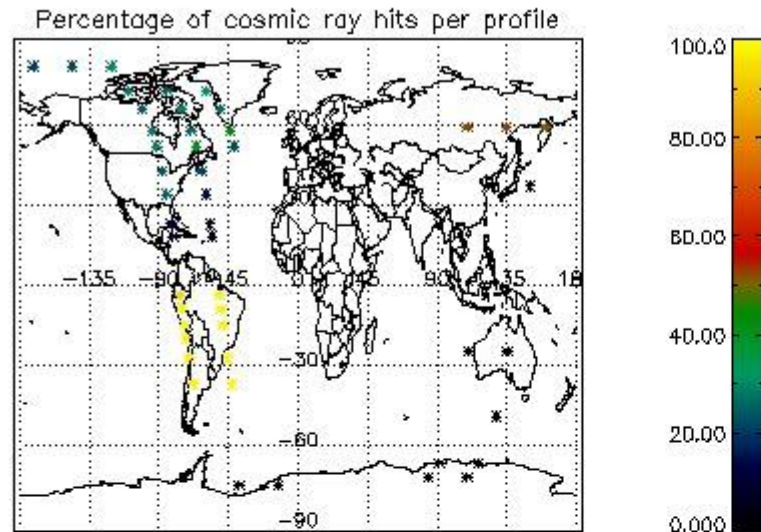

6. Statistics and plot of tangent altitude of the last measurement (DARK & BRIGHT products without errors)

6.1 Statistics on tangent altitude lost:

Statistics	DARK	BRIGHT	TWILIGHT
Mean:	16.551	19.055	14.985
St. deviation:	2.4650	7.2082	3.9416
Maximum:	20.605	28.129	17.772
Minimum:	12.120	5.1986	12.198
Number of data:	23.000	14.000	2.0000

6.2 Plot for DARK limb products