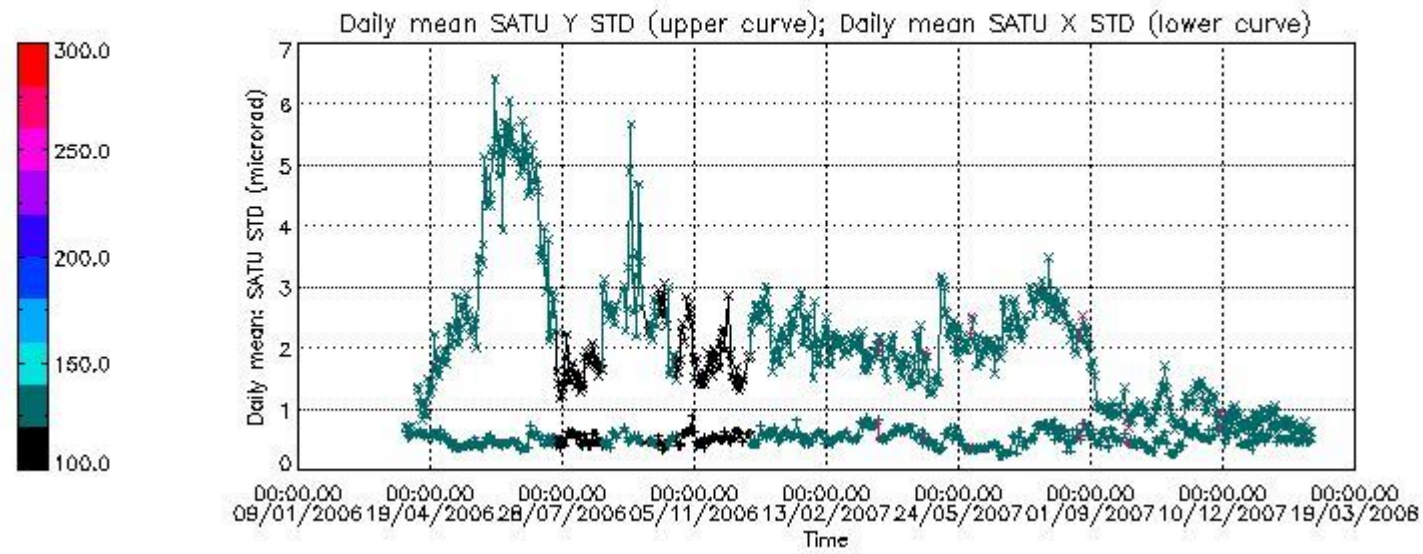

Number of data:	20150.	20150.	11350.	11350.

7.2.2 Trend of daily SATU NEA St. deviation since 1st April 2006 (dark limb)

The long term trend of the SATU 'X' and 'Y' standard deviations should be constant during the whole mission.

The colorbar represents the start tangent altitude (km) of the occultations.

Upper curve: STD of SATU Y axis

Lower curve: STD of SATU X axis

8. Auxiliary Data Files used for the production reported in section 2.4

The number reported in the third column indicates since which file (see list in section 2.4) the corresponding auxiliary file has been used. The fourth column is the date of those product files.

Type	Auxiliary Filename	Used since product	Used since product date
INST_PHYS_CHARACTERISTICS	GOM_INS_AXNIEC20050627_150713_20030716_120000_20100101_000000	1	15-FEB-2008 00:00:28
CALIBRATION_DATABASE	GOM_CAL_AXVIEC20080208_145616_20080206_000000_20100101_000000	1	15-FEB-2008 00:00:28
LEVEL-1B_PROC_CONFIG	GOM_PR1_AXNIEC20050627_151042_20020301_000000_20100101_000000	1	15-FEB-2008 00:00:28
STAR_CATALOGUE	GOM_CAT_AXVIEC20020121_161009_20020101_000000_20200101_000000	1	15-FEB-2008 00:00:28
STELLAR_SPECTRA_DATABANK	GOM_STS_AXNIEC20040308_103538_20020101_160000_20100101_000000	1	15-FEB-2008 00:00:28
ECMWF_FILE	AUX_ECF_AXNECM20080214_073112_20080214_210000_20080215_090000	1	15-FEB-2008 00:00:28
OPTIONAL_ECMWF_FILE	MISSING	1	15-FEB-2008 00:00:28
ORBIT_DATA_FILE	DOR_NAV_OPNPDE20080214_214939_000057382066_00043_31159_5148.N1	1	15-FEB-2008 00:00:28
ORBIT_DATA_FILE	DOR_NAV_OPNPDE20080214_233036_000057382066_00044_31160_5149.N1	13	15-FEB-2008 01:16:03
ORBIT_DATA_FILE	DOR_NAV_OPNPDE20080215_011133_000041442066_00045_31161_5150.N1	30	15-FEB-2008 02:30:31