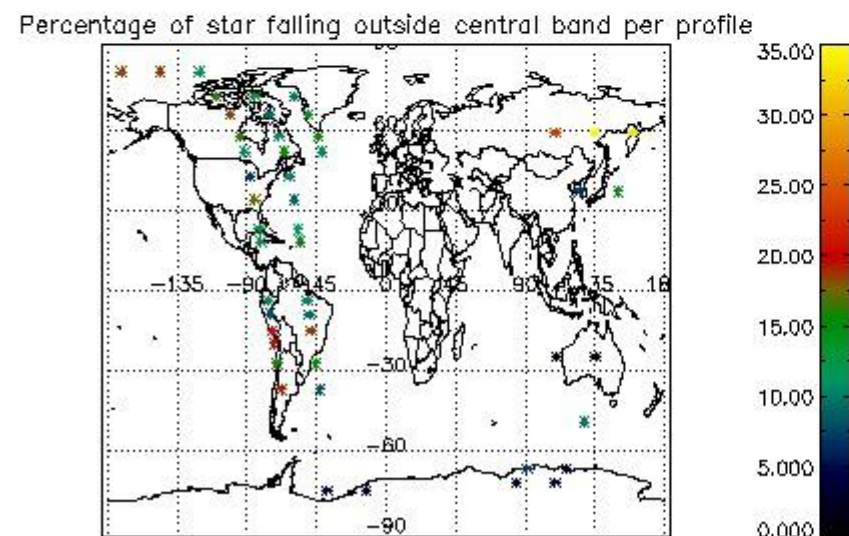

6. Statistics and plot of tangent altitude of the last measurement (DARK & BRIGHT products without errors)

6.1 Statistics on tangent altitude lost:

Statistics	DARK	BRIGHT	TWILIGHT
Mean:	16.551	19.055	14.985
St. deviation:	2.4650	7.2082	3.9416
Maximum:	20.605	28.129	17.772
Minimum:	12.120	5.1986	12.198
Number of data:	23.000	14.000	2.0000

6.2 Plot for DARK limb products