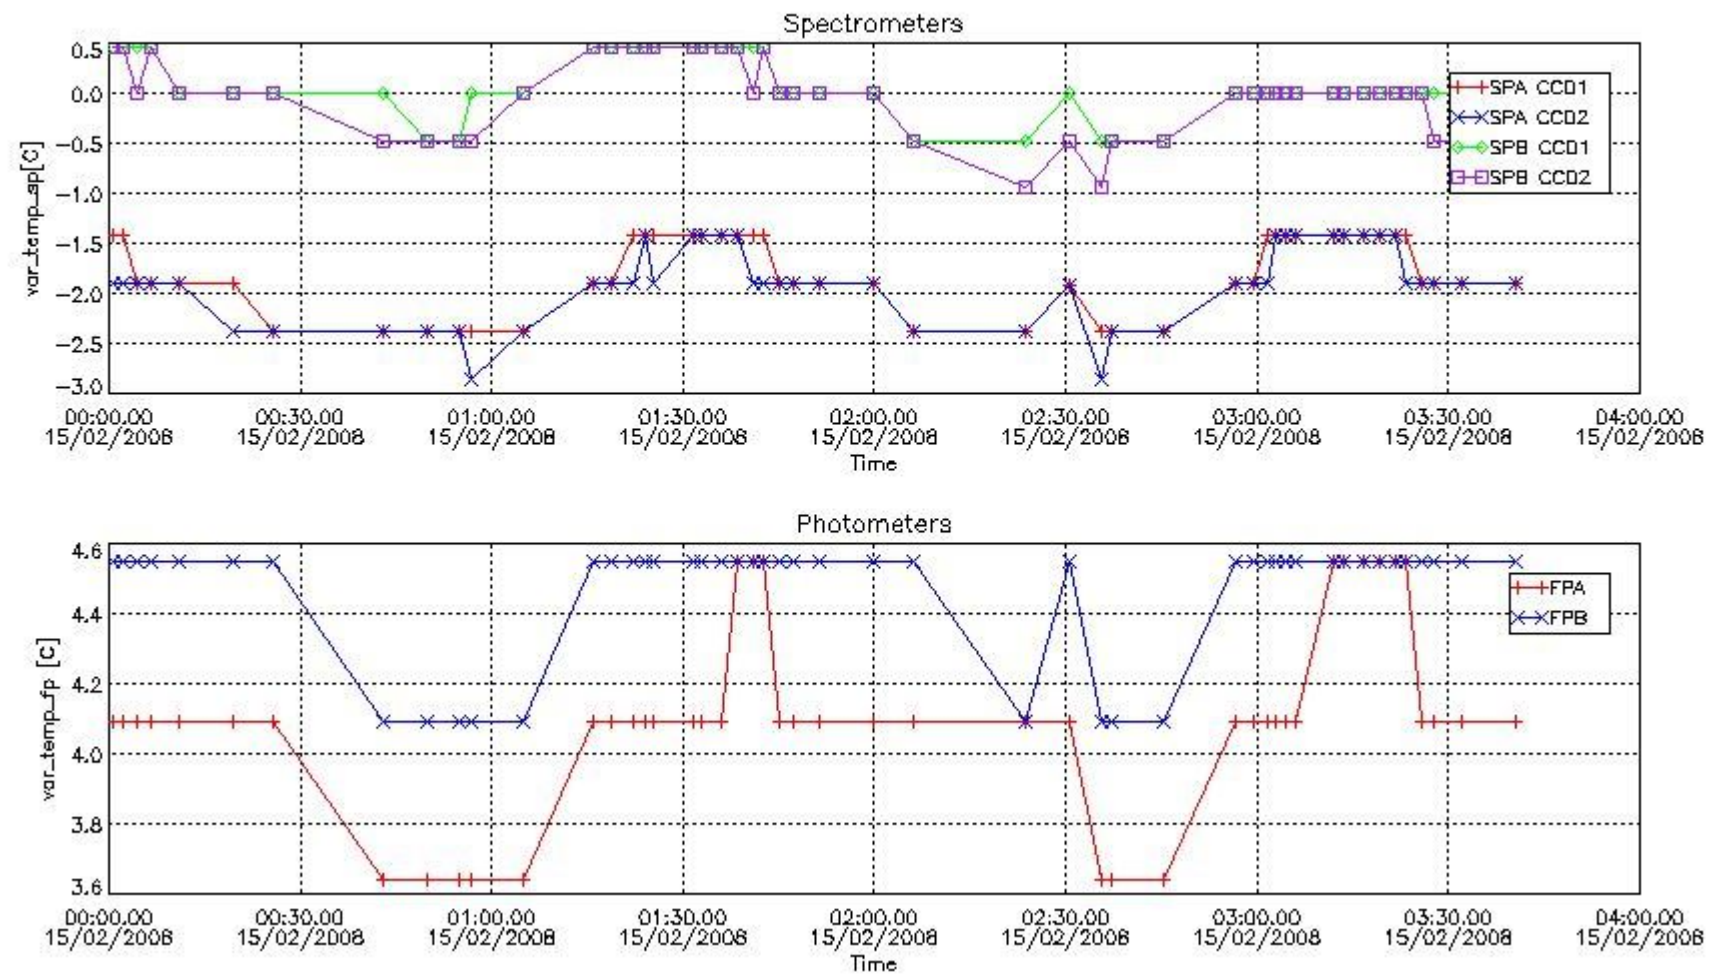

46	GOM_TRA_1PNPDE20080215_032542_000000412066_00047_31163_2749.N1	15-FEB-2008 03:25:42	Straylight	41.000	34	Gam2Vel	1.7930	23000.	82	31163	No
47	GOM_TRA_1PNPDE20080215_032746_000000402066_00047_31163_2750.N1	15-FEB-2008 03:27:46	Straylight	40.000	70	Zet Pup	2.2460	39000.	80	31163	No
48	GOM_TRA_1PNPDE20080215_033204_000000412066_00047_31163_2751.N1	15-FEB-2008 03:32:04	Straylight	41.000	132	15Rho Pup	2.8030	6900.0	82	31163	No
49	GOM_TRA_1PNPDE20080215_034031_000000432066_00047_31163_2752.N1	15-FEB-2008 03:40:31	Bright	43.000	8	10Alp CMi	0.40000	6500.0	86	31163	No

3. Plot of GOMOS spectrometers and photometers temperatures from level 1b data

4. Overview of dark signal processing per product

The Dark Charge (DC) is a temperature-dependant signal added to the useful measurements and it is therefore subtracted from them during the processing. There are two phenomena that produce a continuous increase of the DC: the "hot pixels" (a pixel is "hot" when its DC exceeds by a significant amount its value measured on ground at the same temperature) and the "Random Telegraphic Signal" (abrupt change positive or negative of the CCD pixel signal, random in time, affecting only the DC part of the signal and not the photon generated signal).

In this section a list of products that did not use the Dark Sky Area (DSA) observation for the DC computation is given. It is also provided the mean DC plot per product for dark limb products with no error flag set.

4.1 All products used the DSA observation for the DC computation

4.2 Plot of mean dark charges per product: only products in DARK limb conditions without errors are used