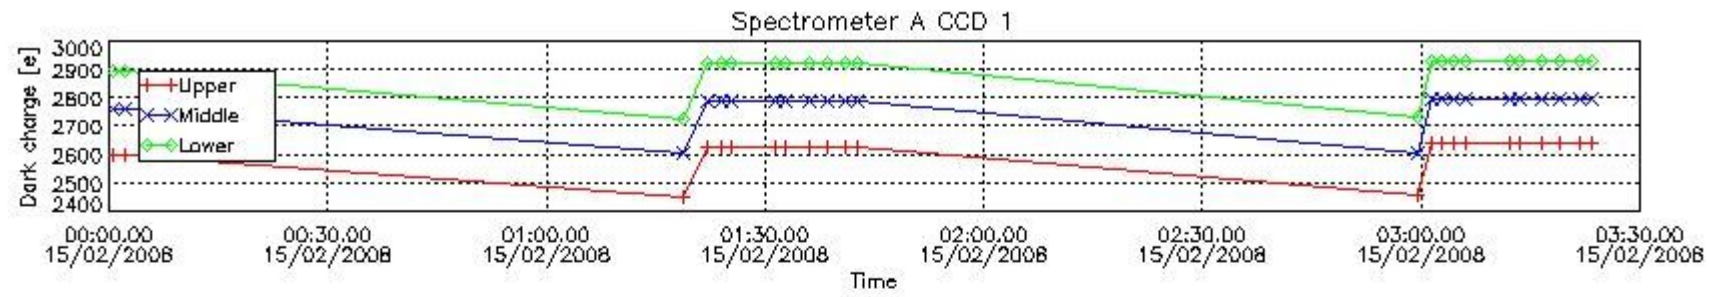

5. Demodulation flag and quality information monitoring

In this section it is presented the modulation information extracted from the pcd (product confidence data) at measurement level and information extracted from the Quality Summary dataset. Only products without errors (error flag in the MPH set to "0") are used.

5.1 Percentage of products during reporting period with: