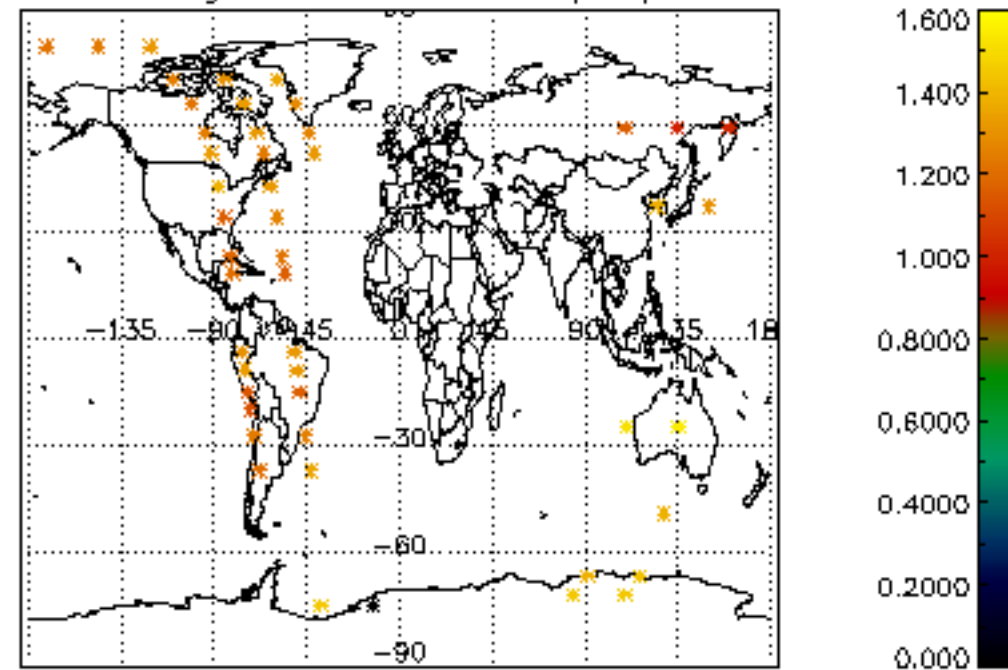

Percentage of datation errors per profile