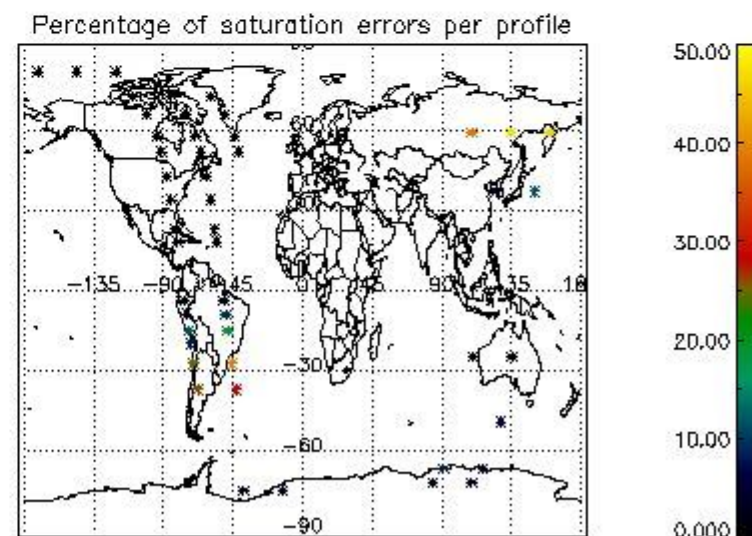

6. Statistics and plot of tangent altitude of the last measurement (DARK & BRIGHT products without errors)

6.1 Statistics on tangent altitude lost:

Statistics	DARK	BRIGHT	TWILIGHT
Mean:	16.551	19.055	14.985
St. deviation:	2.4650	7.2082	3.9416
Maximum:	20.605	28.129	17.772
Minimum:	12.120	5.1986	12.198
Number of data:	23.000	14.000	2.0000

6.2 Plot for DARK limb products