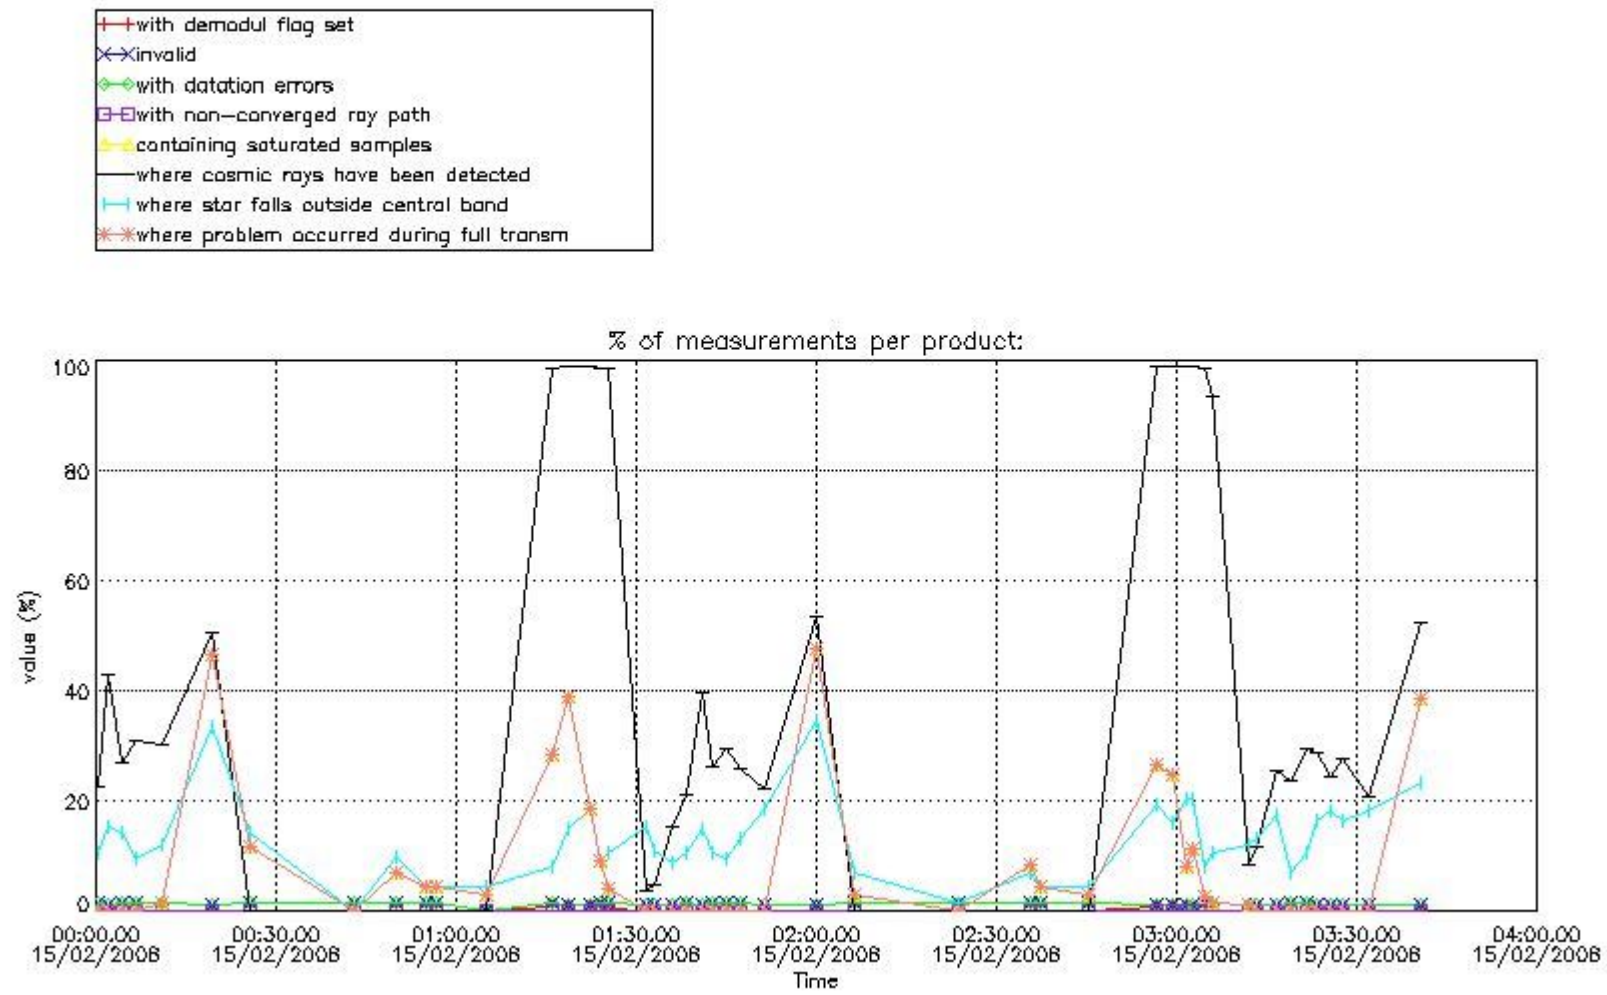

At least one measurement with demodulation flag set:	35.4167 %
Reference spectrum computed from DB:	0.00000 %
Reference spectrum with small number of measurements:	0.00000 %
SATU data not used:	0.00000 %

5.2 Plot quality information per product (time dependant)

5.3 Plot quality information per product (world map)