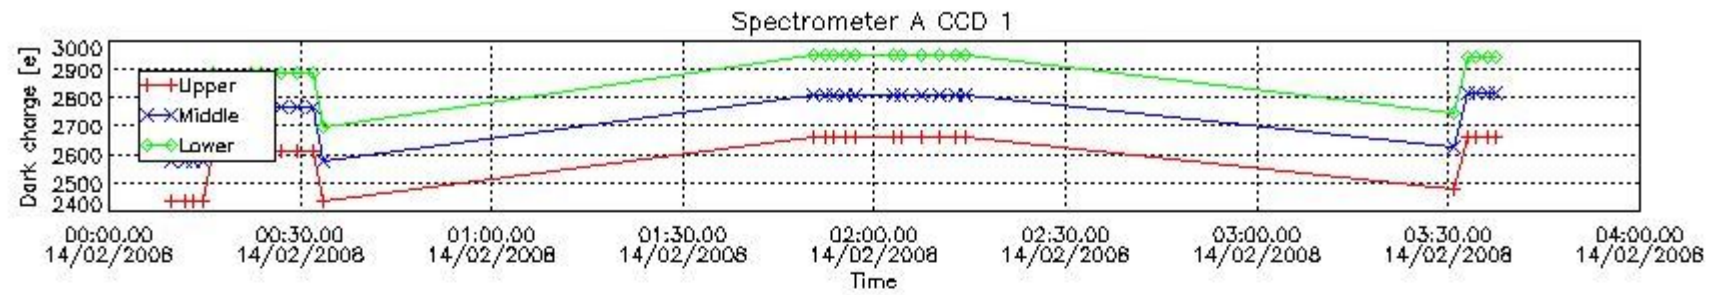

5. Demodulation flag and quality information monitoring

In this section it is presented the modulation information extracted from the pcd (product confidence data) at measurement level and information extracted from the Quality Summary dataset. Only products without errors (error flag in the MPH set to "0") are used.

5.1 Percentage of products during reporting period with: