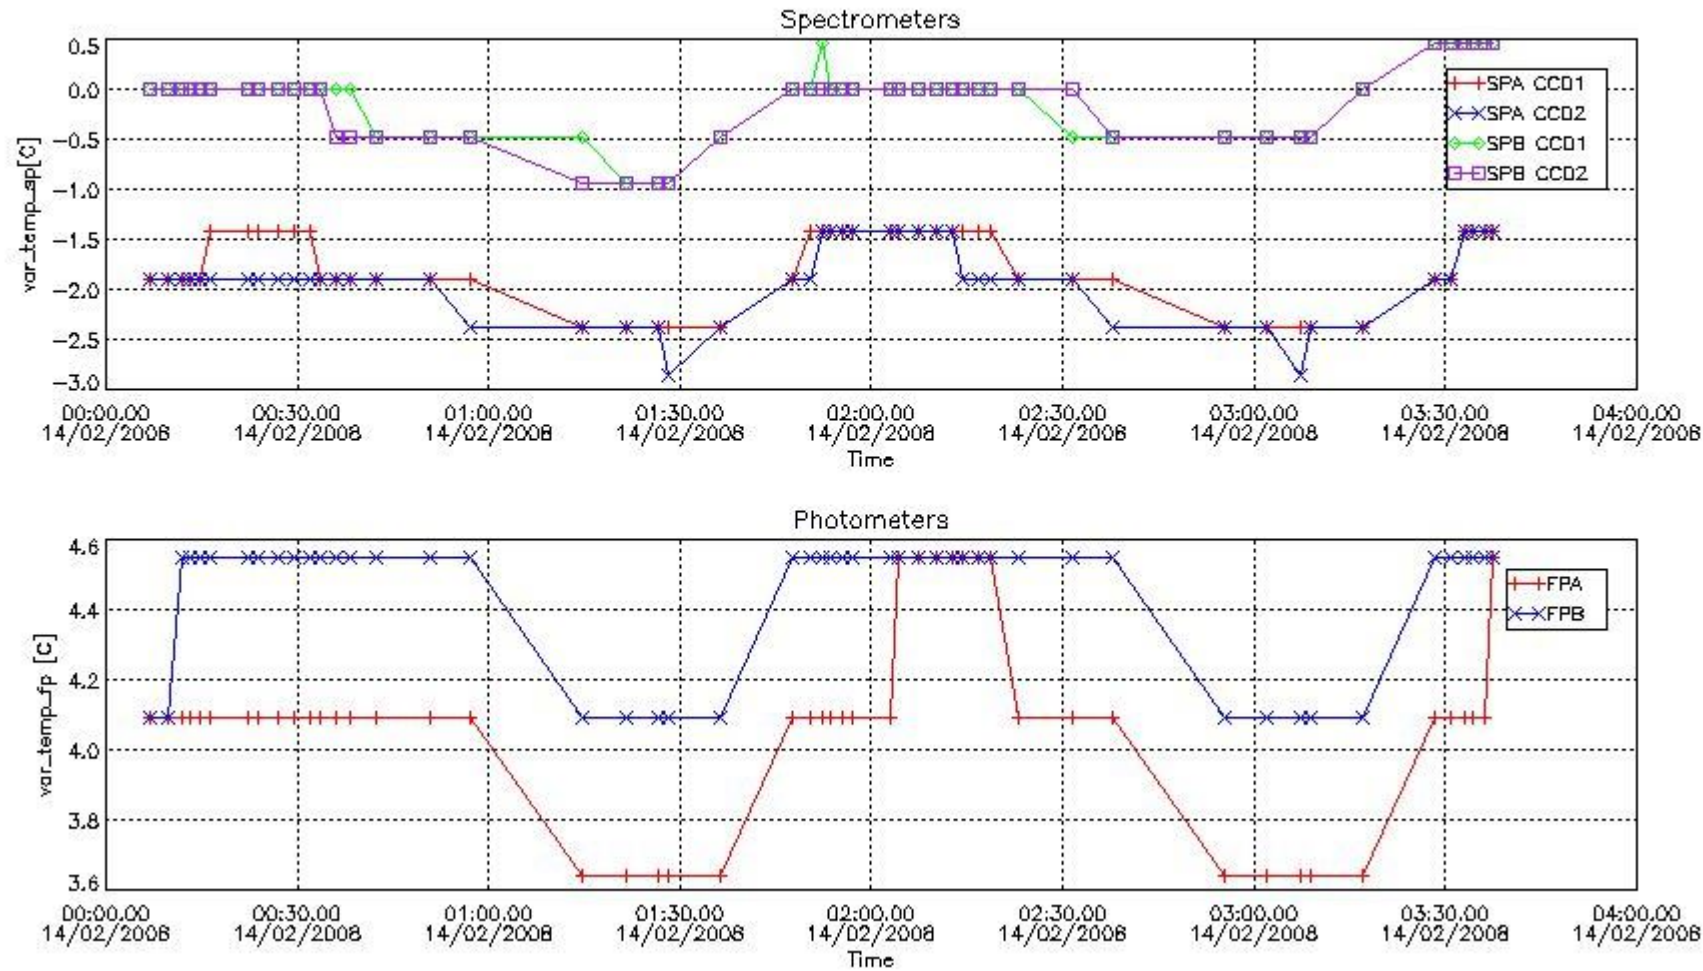

4. Overview of dark signal processing per product

The Dark Charge (DC) is a temperature-dependant signal added to the useful measurements and it is therefore subtracted from them during the processing. There are two phenomena that produce a continuous increase of the DC: the "hot pixels" (a pixel is "hot" when its DC exceeds by a significant amount its value measured on ground at the same temperature) and the "Random Telegraphic Signal" (abrupt change positive or negative of the CCD pixel signal, random in time, affecting only the DC part of the signal and not the photon generated signal).

In this section a list of products that did not use the Dark Sky Area (DSA) observation for the DC computation is given. It is also provided the mean DC plot per product for dark limb products with no error flag set.

4.1 All products used the DSA observation for the DC computation

4.2 Plot of mean dark charges per product: only products in DARK limb conditions without errors are used