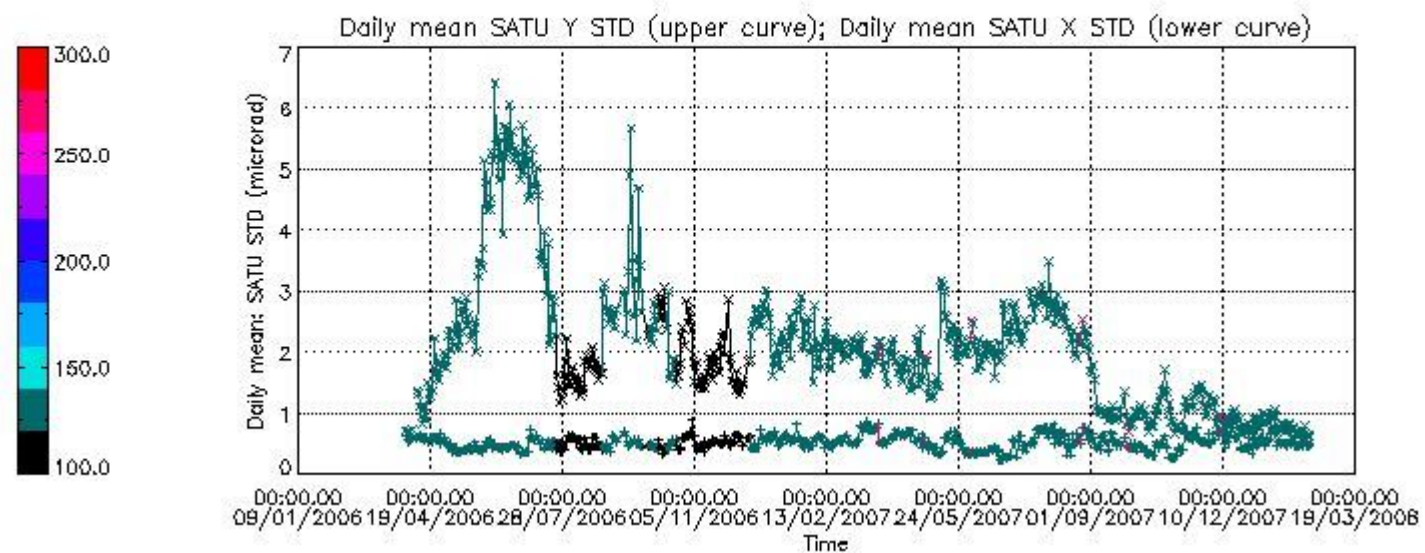

Number of data:	23750.	23750.	11200.	11200.

7.2.2 Trend of daily SATU NEA St. deviation since 1st April 2006 (dark limb)

The long term trend of the SATU 'X' and 'Y' standard deviations should be constant during the whole mission.

The colorbar represents the start tangent altitude (km) of the occultations.

Upper curve: STD of SATU Y axis

Lower curve: STD of SATU X axis

8. Auxiliary Data Files used for the production reported in section 2.4

The number reported in the third column indicates since which file (see list in section 2.4) the corresponding auxiliary file has been used. The fourth column is the date of those product files.

Type	Auxiliary Filename	Used since product	Used since product date
INST_PHYS_CHARACTERISTICS	GOM_INS_AXNIEC20050627_150713_20030716_120000_20100101_000000	1	14-FEB-2008 00:07:00
CALIBRATION_DATABASE	GOM_CAL_AXVIEC20080208_145616_20080206_000000_20100101_000000	1	14-FEB-2008 00:07:00
LEVEL-1B_PROC_CONFIG	GOM_PR1_AXNIEC20050627_151042_20020301_000000_20100101_000000	1	14-FEB-2008 00:07:00
STAR_CATALOGUE	GOM_CAT_AXVIEC20020121_161009_20020101_000000_20200101_000000	1	14-FEB-2008 00:07:00
STELLAR_SPECTRA_DATABANK	GOM_STS_AXNIEC20040308_103538_20020101_160000_20100101_000000	1	14-FEB-2008 00:07:00
ECMWF_FILE	AUX_ECF_AXNECM20080213_073111_20080213_210000_20080214_090000	1	14-FEB-2008 00:07:00
ECMWF_FILE	AUX_ECF_AXNECM20080213_193111_20080214_030000_20080214_150000	41	14-FEB-2008 03:02:05
OPTIONAL_ECMWF_FILE	MISSING	1	14-FEB-2008 00:07:00
ORBIT_DATA_FILE	DOR_NAV_OPNPDE20080213_222140_000057382066_00029_31145_5142.N1	1	14-FEB-2008 00:07:00
ORBIT_DATA_FILE	DOR_NAV_OPNPDE20080214_000237_000054192066_00030_31146_5143.N1	23	14-FEB-2008 01:47:36
ORBIT_DATA_FILE	DOR_NAV_OPNPDE20080214_013815_000041442066_00031_31147_5144.N1	41	14-FEB-2008 03:02:05