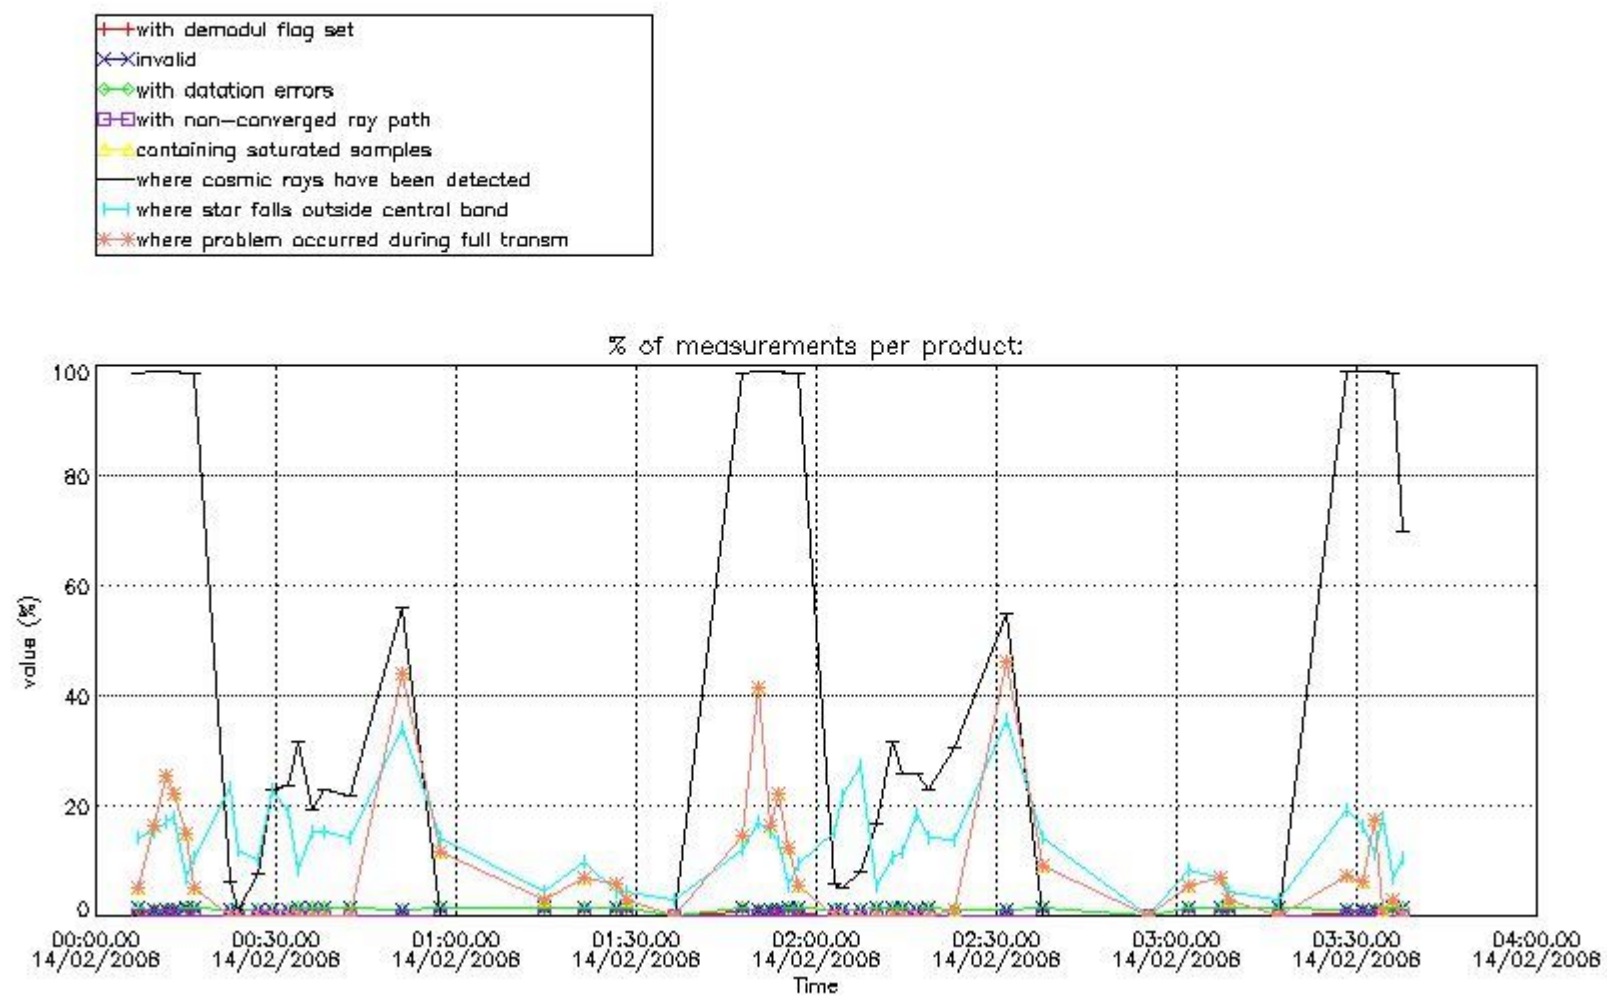

At least one measurement with demodulation flag set:	42.0000 %
Reference spectrum computed from DB:	0.00000 %
Reference spectrum with small number of measurements:	0.00000 %
SATU data not used:	0.00000 %

5.2 Plot quality information per product (time dependant)

5.3 Plot quality information per product (world map)