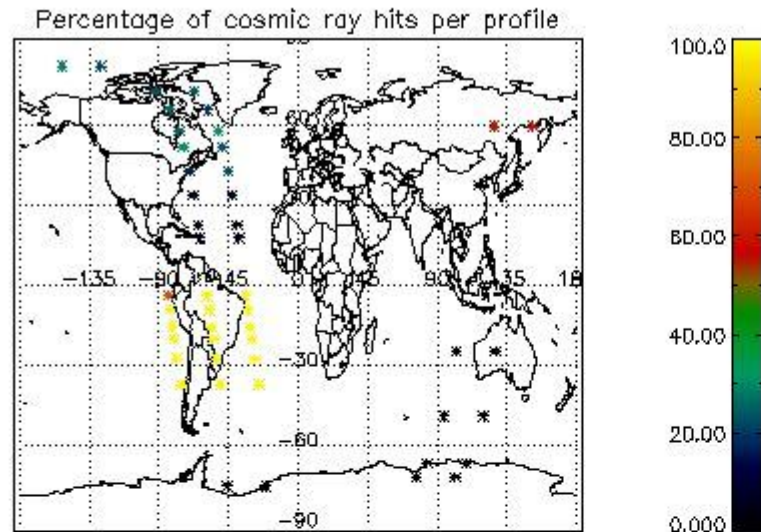

6. Statistics and plot of tangent altitude of the last measurement (DARK & BRIGHT products without errors)

6.1 Statistics on tangent altitude lost:

Statistics	DARK	BRIGHT	TWILIGHT
Mean:	15.870	19.528	14.154
St. deviation:	3.7210	7.1580	2.1641
Maximum:	21.087	28.221	15.992
Minimum:	7.5235	4.3018	11.769
Number of data:	27.000	14.000	3.0000

6.2 Plot for DARK limb products