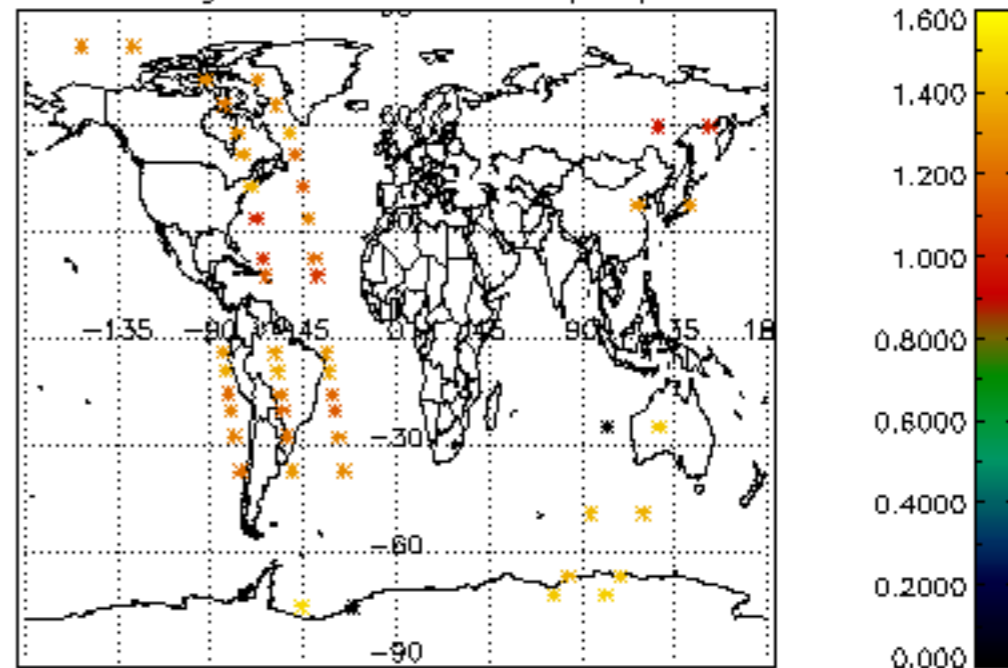

Percentage of cosmic ray hits per profile

Percentage of datation errors per profile

Percentage of star falling outside central band per profile

Percentage of saturation errors per profile

Tangent altitude at which the star is lost