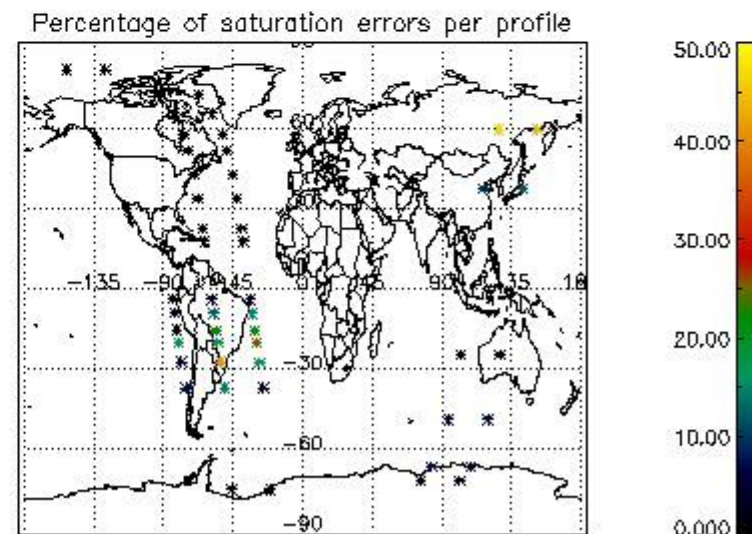

6. Statistics and plot of tangent altitude of the last measurement (DARK & BRIGHT products without errors)

6.1 Statistics on tangent altitude lost:

Statistics	DARK	BRIGHT	TWILIGHT
Mean:	15.870	19.528	14.154
St. deviation:	3.7210	7.1580	2.1641
Maximum:	21.087	28.221	15.992
Minimum:	7.5235	4.3018	11.769
Number of data:	27.000	14.000	3.0000

6.2 Plot for DARK limb products