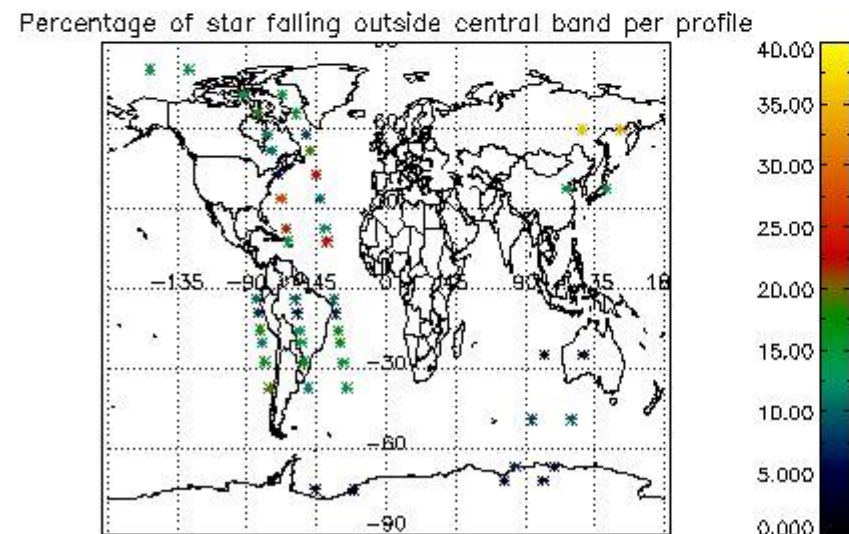

6. Statistics and plot of tangent altitude of the last measurement (DARK & BRIGHT products without errors)

6.1 Statistics on tangent altitude lost:

Statistics	DARK	BRIGHT	TWILIGHT
Mean:	15.870	19.528	14.154
St. deviation:	3.7210	7.1580	2.1641
Maximum:	21.087	28.221	15.992
Minimum:	7.5235	4.3018	11.769
Number of data:	27.000	14.000	3.0000

6.2 Plot for DARK limb products