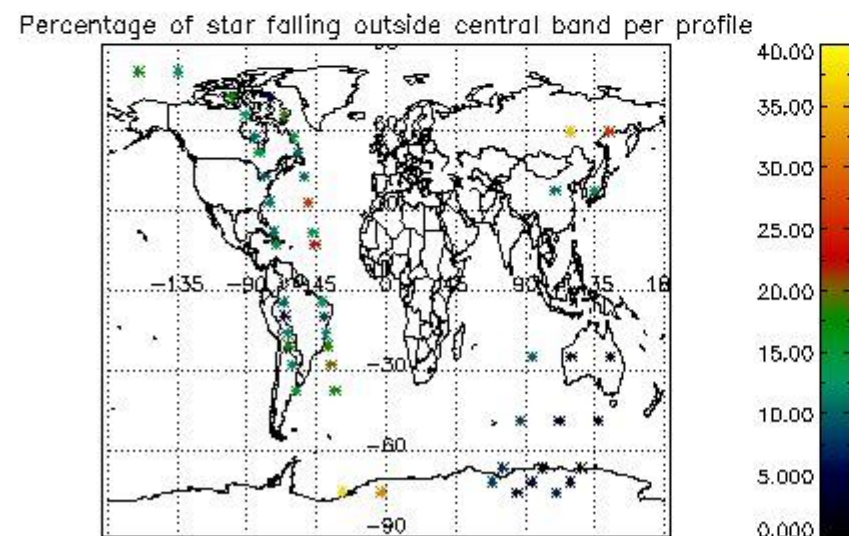

6. Statistics and plot of tangent altitude of the last measurement (DARK & BRIGHT products without errors)

6.1 Statistics on tangent altitude lost:

Statistics	DARK	BRIGHT	TWILIGHT
Mean:	16.168	20.008	13.492
St. deviation:	3.0535	8.4330	0.53498
Maximum:	20.821	35.534	13.870
Minimum:	8.4611	4.3415	13.114
Number of data:	22.000	20.000	2.0000

6.2 Plot for DARK limb products