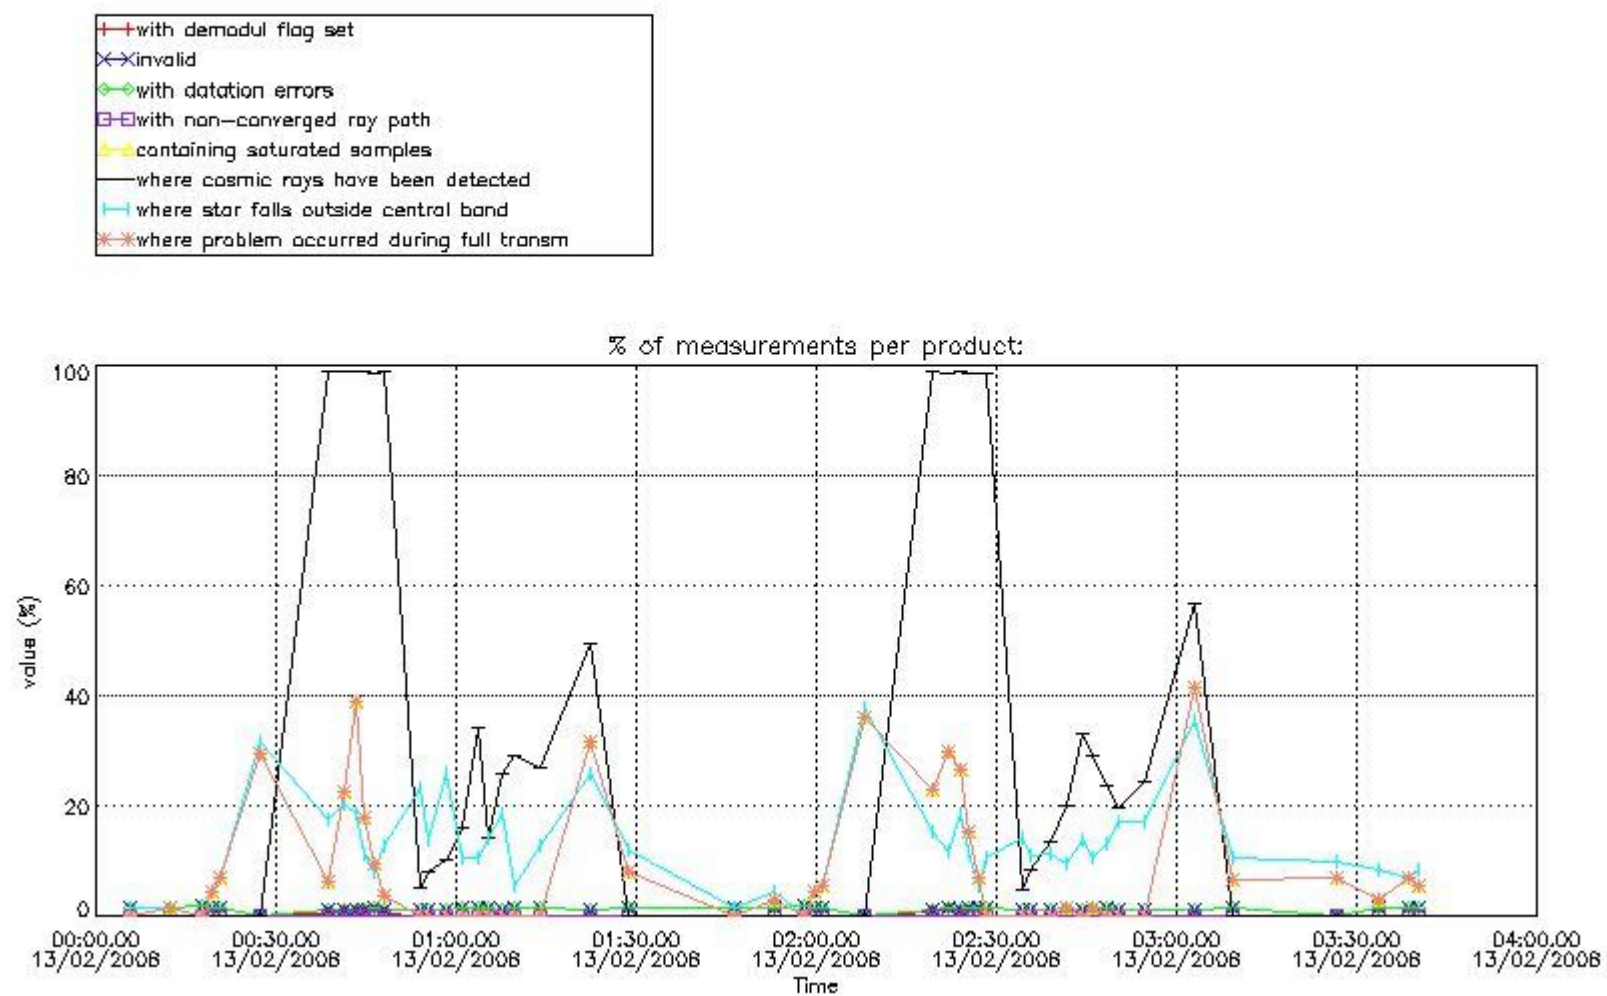

At least one measurement with demodulation flag set:	30.0000 %
Reference spectrum computed from DB:	0.00000 %
Reference spectrum with small number of measurements:	0.00000 %
SATU data not used:	0.00000 %

5.2 Plot quality information per product (time dependant)

5.3 Plot quality information per product (world map)