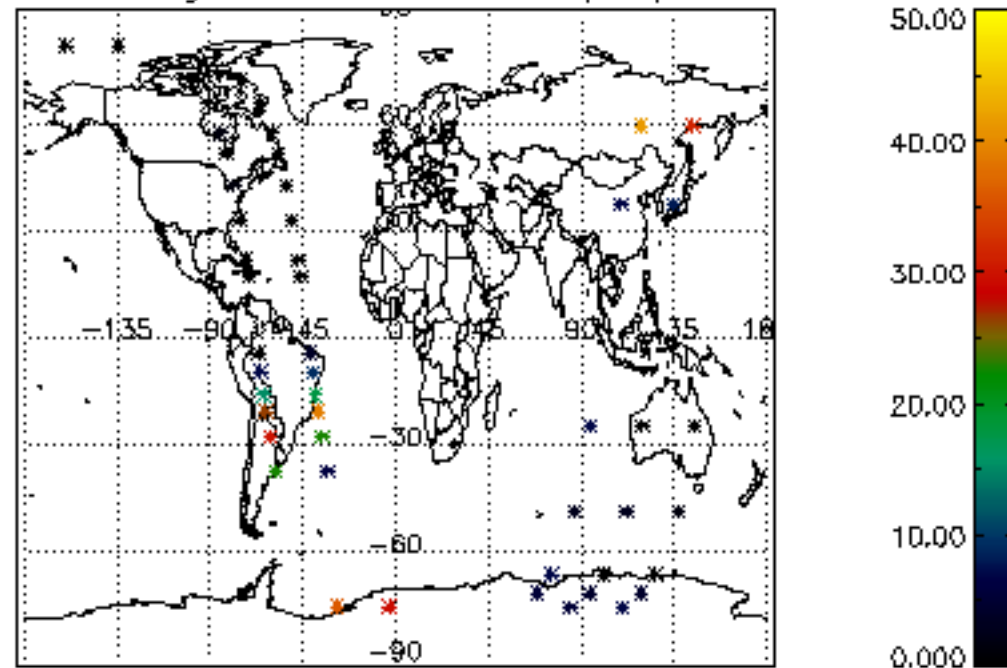

Percentage of cosmic ray hits per profile

Percentage of datation errors per profile

Percentage of star falling outside central band per profile

Percentage of saturation errors per profile

Tangent altitude at which the star is lost