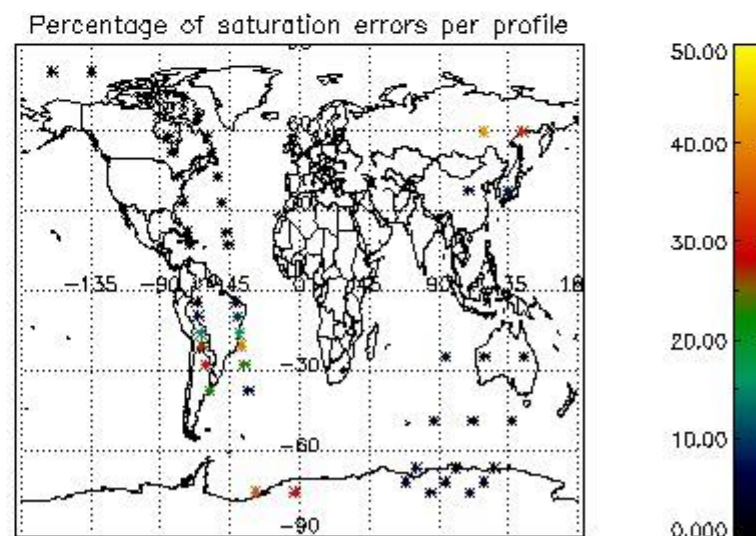

6. Statistics and plot of tangent altitude of the last measurement (DARK & BRIGHT products without errors)

6.1 Statistics on tangent altitude lost:

Statistics	DARK	BRIGHT	TWILIGHT
Mean:	16.168	20.008	13.492
St. deviation:	3.0535	8.4330	0.53498
Maximum:	20.821	35.534	13.870
Minimum:	8.4611	4.3415	13.114
Number of data:	22.000	20.000	2.0000

6.2 Plot for DARK limb products