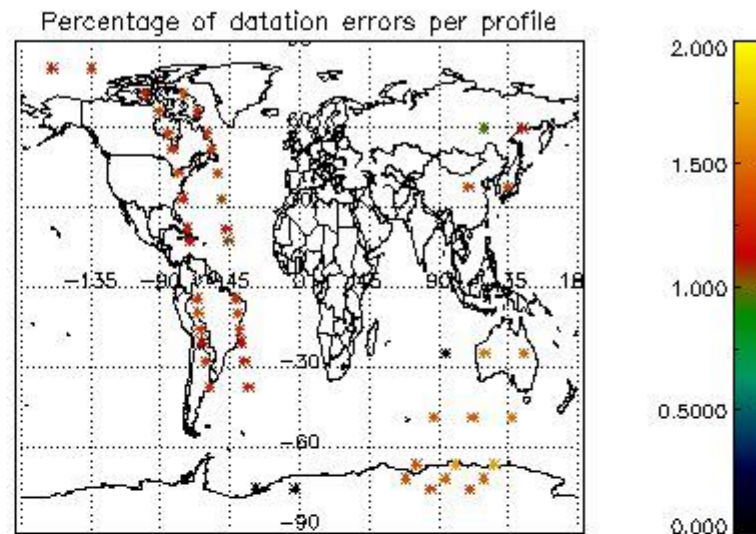

6. Statistics and plot of tangent altitude of the last measurement (DARK & BRIGHT products without errors)

6.1 Statistics on tangent altitude lost:

Statistics	DARK	BRIGHT	TWILIGHT
Mean:	16.168	20.008	13.492
St. deviation:	3.0535	8.4330	0.53498
Maximum:	20.821	35.534	13.870
Minimum:	8.4611	4.3415	13.114
Number of data:	22.000	20.000	2.0000

6.2 Plot for DARK limb products