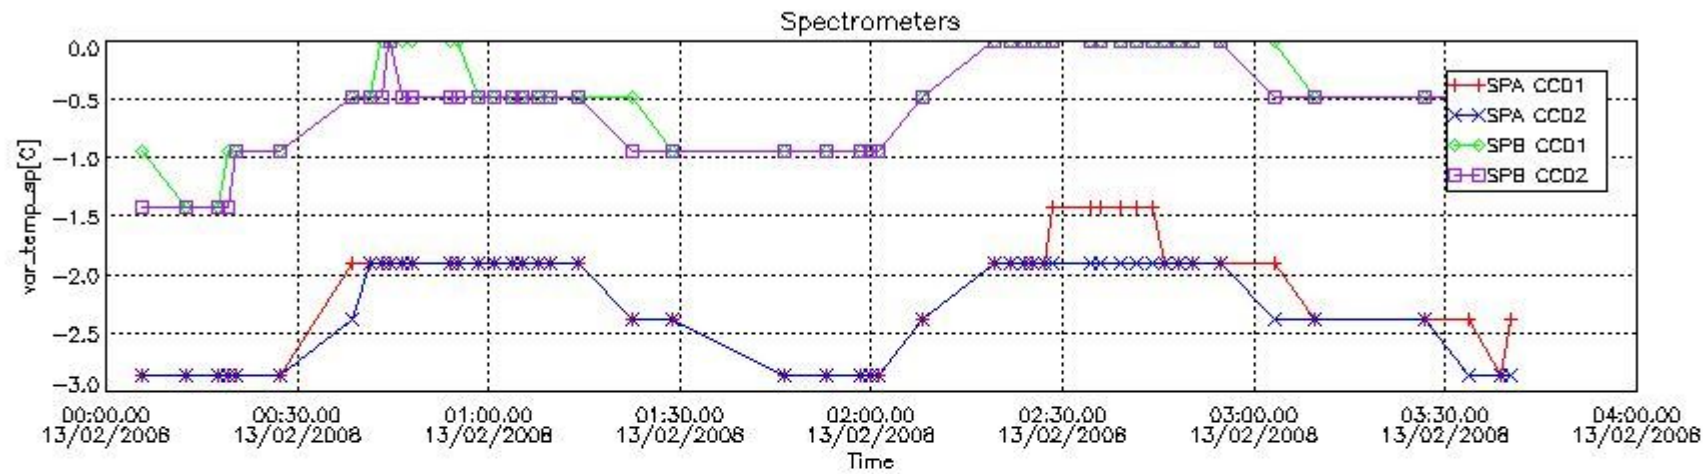

4. Overview of dark signal processing per product

The Dark Charge (DC) is a temperature-dependant signal added to the useful measurements and it is therefore subtracted from them during the processing. There are two phenomena that produce a continuous increase of the DC: the "hot pixels" (a pixel is "hot" when its DC exceeds by a significant amount its value measured on ground at the same temperature) and the "Random Telegraphic Signal" (abrupt change positive or negative of the CCD pixel signal, random in time, affecting only the DC part of the signal and not the photon generated signal).

In this section a list of products that did not use the Dark Sky Area (DSA) observation for the DC computation is given. It is also provided the mean DC plot per product for dark limb products with no error flag set.

4.1 All products used the DSA observation for the DC computation

4.2 Plot of mean dark charges per product: only products in DARK limb conditions without errors are used