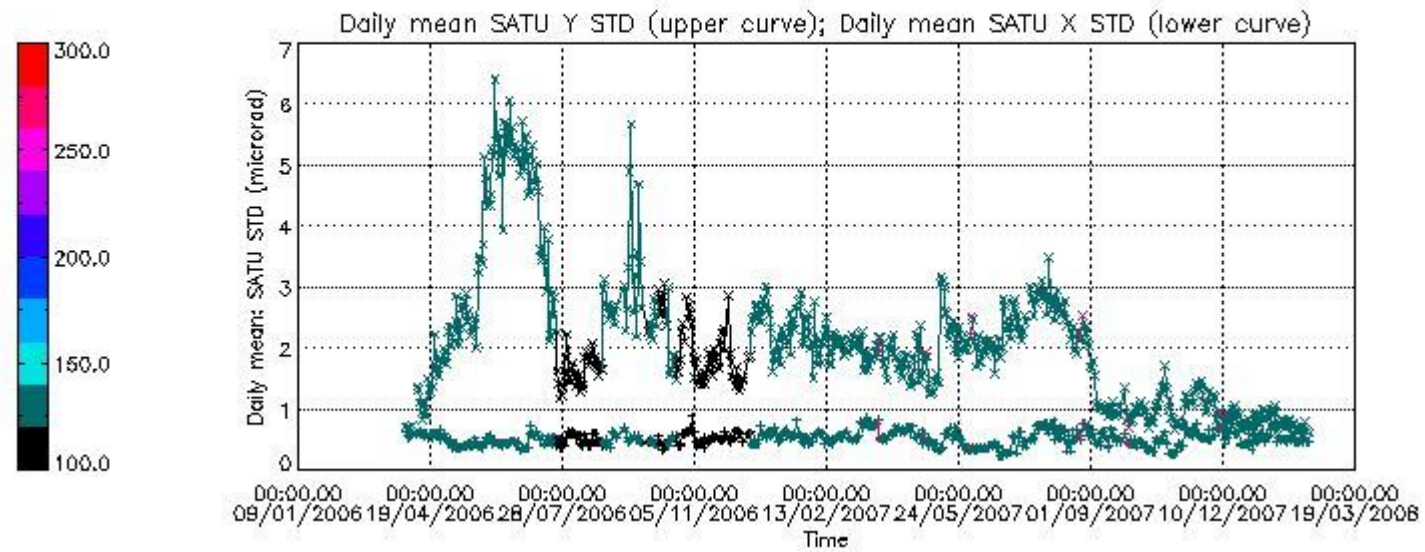

Number of data:	19300.	19300.	16100.	16100.

7.2.2 Trend of daily SATU NEA St. deviation since 1st April 2006 (dark limb)

The long term trend of the SATU 'X' and 'Y' standard deviations should be constant during the whole mission.

The colorbar represents the start tangent altitude (km) of the occultations.

Upper curve: STD of SATU Y axis

Lower curve: STD of SATU X axis

8. Auxiliary Data Files used for the production reported in section 2.4

The number reported in the third column indicates since which file (see list in section 2.4) the corresponding auxiliary file has been used. The fourth column is the date of those product files.

Type	Auxiliary Filename	Used since product	Used since product date
INST_PHYS_CHARACTERISTICS	GOM_INS_AXNIEC20050627_150713_20030716_120000_20100101_000000	1	13-FEB-2008 00:05:37
CALIBRATION_DATABASE	GOM_CAL_AXVIEC20080208_145616_20080206_000000_20100101_000000	1	13-FEB-2008 00:05:37
LEVEL-1B_PROC_CONFIG	GOM_PR1_AXNIEC20050627_151042_20020301_000000_20100101_000000	1	13-FEB-2008 00:05:37
STAR_CATALOGUE	GOM_CAT_AXVIEC20020121_161009_20020101_000000_20200101_000000	1	13-FEB-2008 00:05:37
STELLAR_SPECTRA_DATABANK	GOM_STS_AXNIEC20040308_103538_20020101_160000_20100101_000000	1	13-FEB-2008 00:05:37
ECMWF_FILE	AUX_ECF_AXNECM20080212_073112_20080212_210000_20080213_090000	1	13-FEB-2008 00:05:37
ECMWF_FILE	AUX_ECF_AXNECM20080212_190115_20080213_030000_20080213_150000	48	13-FEB-2008 03:33:38
OPTIONAL_ECMWF_FILE	MISSING	1	13-FEB-2008 00:05:37
ORBIT_DATA_FILE	DOR_NAV_OPNPDE20080212_211243_000057382066_00014_31130_5135.N1	1	13-FEB-2008 00:05:37
ORBIT_DATA_FILE	DOR_NAV_OPNPDE20080212_225340_000057382066_00015_31131_5136.N1	7	13-FEB-2008 00:38:33
ORBIT_DATA_FILE	DOR_NAV_OPNPDE20080213_003437_000054192066_00016_31132_5137.N1	30	13-FEB-2008 02:19:10
ORBIT_DATA_FILE	DOR_NAV_OPNPDE20080213_021015_000041442066_00017_31133_5138.N1	48	13-FEB-2008 03:33:38