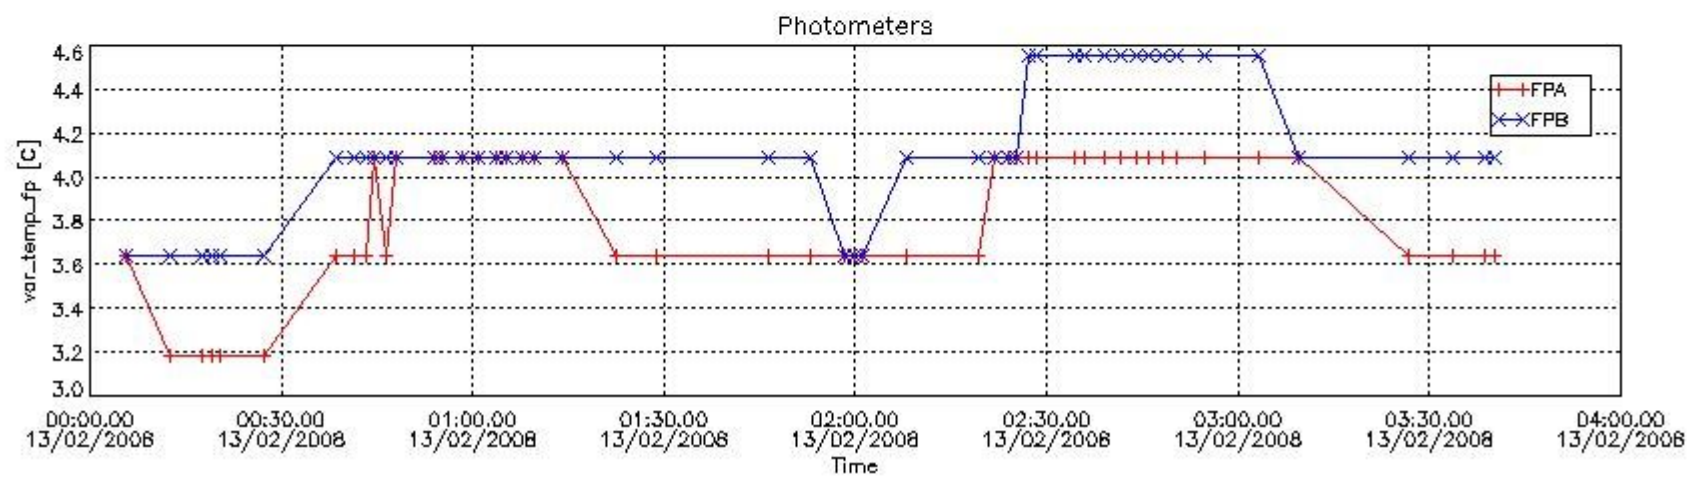

4. Overview of dark signal processing per product

The Dark Charge (DC) is a temperature-dependant signal added to the useful measurements and it is therefore subtracted from them during the processing. There are two phenomena that produce a continuous increase of the DC: the "hot pixels" (a pixel is "hot" when its DC exceeds by a significant amount its value measured on ground at the same temperature) and the "Random Telegraphic Signal" (abrupt change positive or negative of the CCD pixel signal, random in time, affecting only the DC part of the signal and not the photon generated signal).

In this section a list of products that did not use the Dark Sky Area (DSA) observation for the DC computation is given. It is also provided the mean DC plot per product for dark limb products with no error flag set.

4.1 All products used the DSA observation for the DC computation

4.2 Plot of mean dark charges per product: only products in DARK limb conditions without errors are used