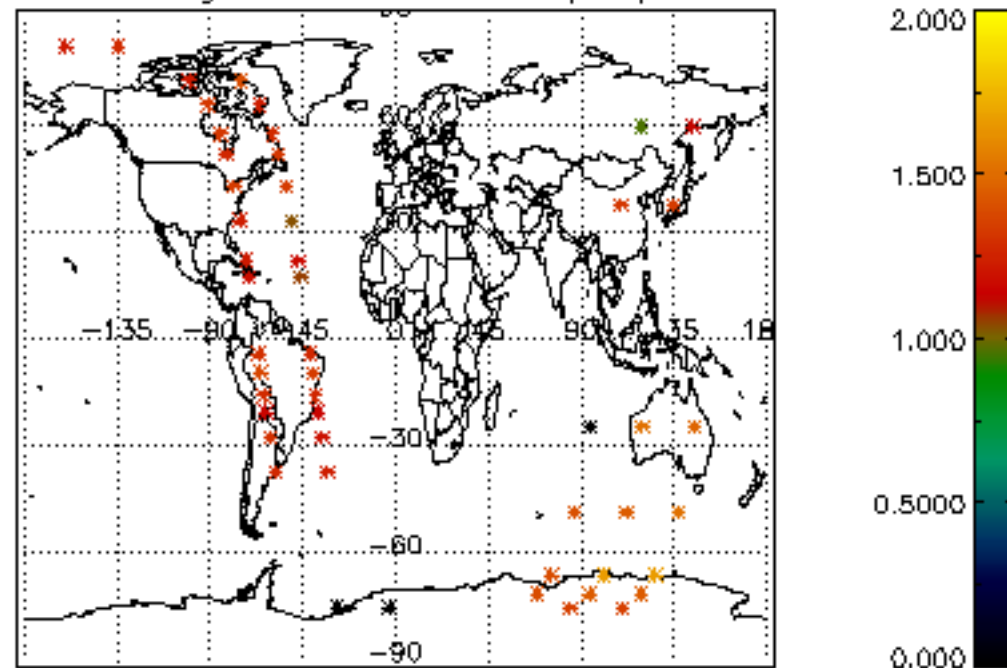

Percentage of datation errors per profile