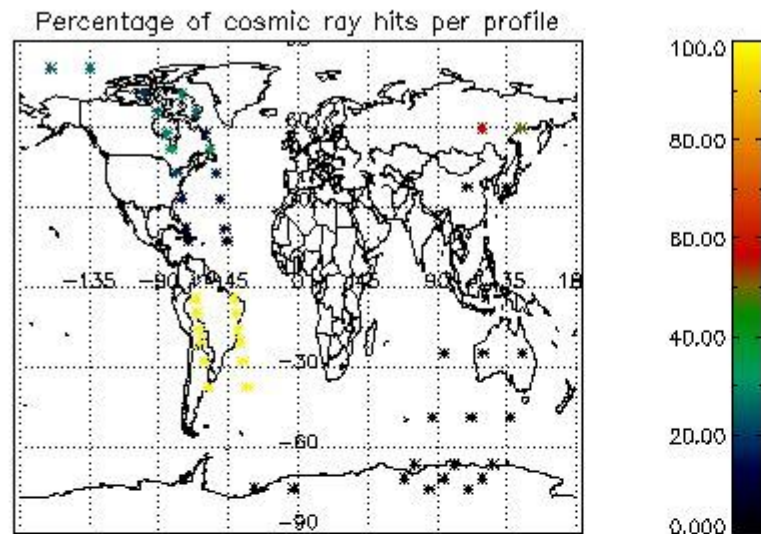

6. Statistics and plot of tangent altitude of the last measurement (DARK & BRIGHT products without errors)

6.1 Statistics on tangent altitude lost:

Statistics	DARK	BRIGHT	TWILIGHT
Mean:	16.168	20.008	13.492
St. deviation:	3.0535	8.4330	0.53498
Maximum:	20.821	35.534	13.870
Minimum:	8.4611	4.3415	13.114
Number of data:	22.000	20.000	2.0000

6.2 Plot for DARK limb products