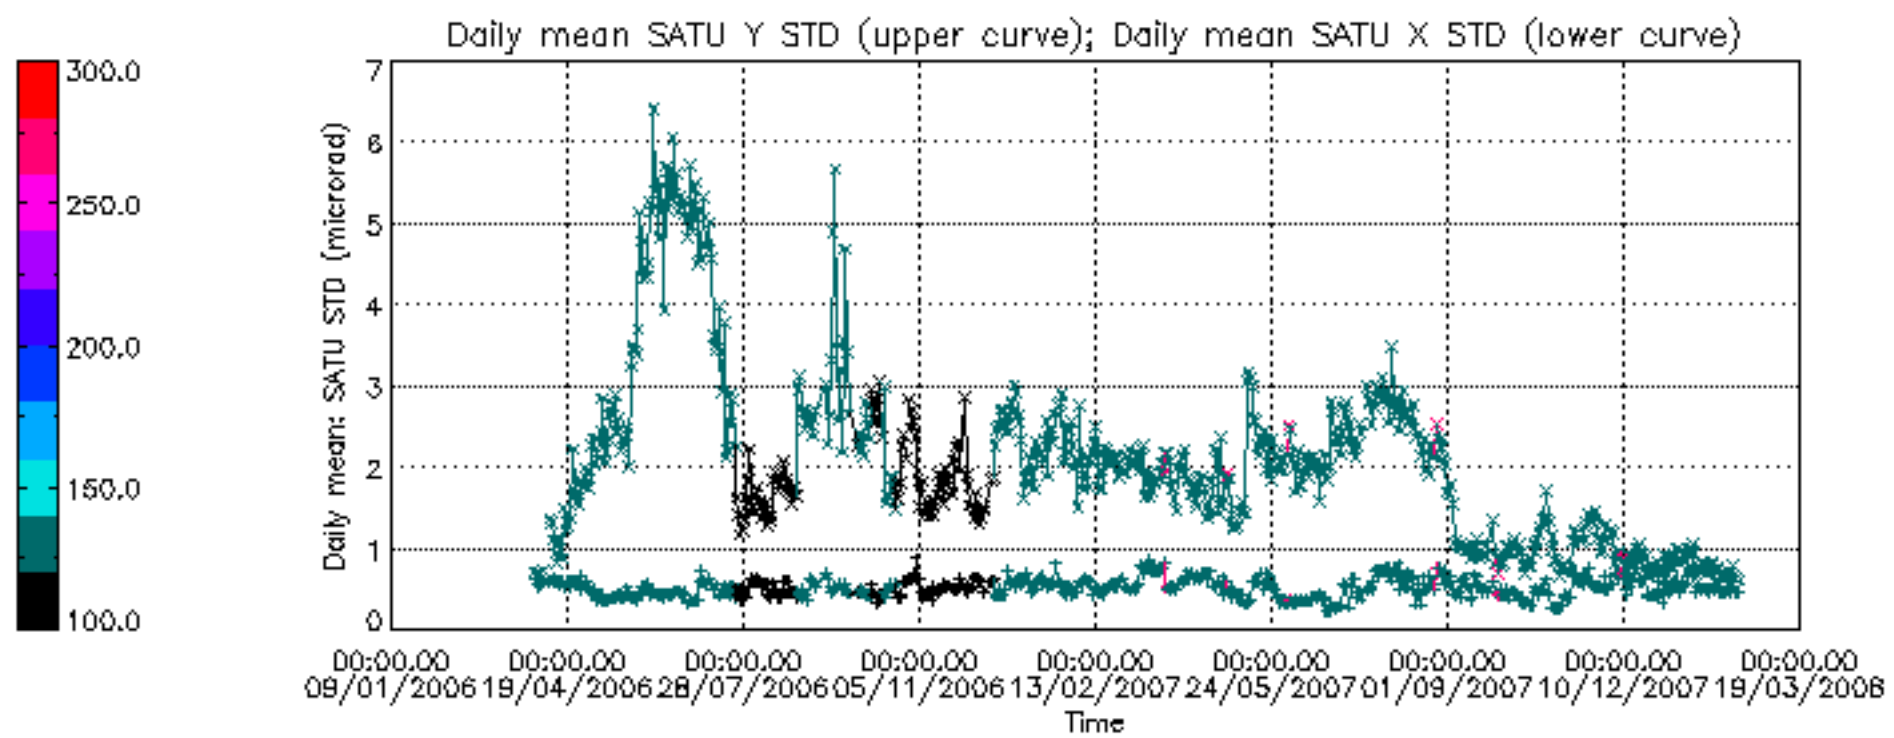

Tangent altitude at which the star is lost

Tangent altitude at which the star is lost

/nas3/ENVISAT/GOMOS/GOM_NL__0P/GOM_NL__0PNPDE20080201_015436_000041842065_00346_30961_5235.N1

1;	-724.9;	01-FEB-2008	01:54:36;	Dark	;	43.0;	86;	35Eta	Oph	;	2.43;	10200;	occ;	86;	0;	30961
2;	-420.4;	01-FEB-2008	01:59:40;	Dark	;	38.5;	25;	35Lam	Sco	;	1.62;	28000;	occ;	77;	0;	30961
3;	-332.1;	01-FEB-2008	02:01:08;	Dark	;	37.5;	40;	The	Sco	;	1.86;	7100;	occ;	75;	0;	30961
4;	-218.5;	01-FEB-2008	02:03:02;	Dark	;	36.0;	147;	Alp	Ara	;	2.88;	26000;	occ;	72;	0;	30961
5;	-125.2;	01-FEB-2008	02:04:35;	Dark	;	43.0;	141;	Bet	Ara	;	2.84;	4600;	occ;	86;	0;	30961
6;	89.5;	01-FEB-2008	02:08:10;	Dark	;	37.5;	134;	Bet	TrA	;	2.81;	6600;	occ;	75;	0;	30962
7;	191.6;	01-FEB-2008	02:09:52;	Dark	;	42.5;	4;	Alp1	Cen	;	-0.01;	5800;	occ;	85;	0;	30962
8;	342.2;	01-FEB-2008	02:12:23;	Dark	;	59.5;	0;			;	0.00;	0;	occ;	119;	0;	30962
9;	467.4;	01-FEB-2008	02:14:28;	Dark	;	43.0;	12;	Alp1	Cru	;	0.77;	30000;	occ;	86;	0;	30962
10;	680.9;	01-FEB-2008	02:18:01;	Dark	;	38.0;	29;	Bet	Car	;	1.67;	10200;	occ;	76;	0;	30962
11;	821.9;	01-FEB-2008	02:20:23;	Dark	;	38.5;	71;	Iot	Car	;	2.25;	7700;	occ;	77;	0;	30962
12;	927.1;	01-FEB-2008	02:22:08;	Dark	;	37.0;	46;	Del	Vel	;	1.95;	10600;	occ;	74;	0;	30962
13;	1078.7;	01-FEB-2008	02:24:39;	Dark	;	40.5;	34;	Gam2	Vel	;	1.79;	23000;	occ;	81;	0;	30962
14;	1203.9;	01-FEB-2008	02:26:45;	Dark	;	39.5;	70;	Zet	Pup	;	2.25;	39000;	occ;	79;	0;	30962
15;	1286.8;	01-FEB-2008	02:28:07;	Dark	;	43.5;	117;	Pi	Pup	;	2.71;	3800;	occ;	87;	0;	30962
16;	1433.1;	01-FEB-2008	02:30:34;	Dark	;	42.5;	23;	21Eps	CMA	;	1.50;	26000;	occ;	85;	0;	30962
17;	1515.9;	01-FEB-2008	02:31:56;	Dark	;	36.0;	179;	240mi2	CMA	;	3.03;	24000;	occ;	72;	0;	30962
18;	1644.9;	01-FEB-2008	02:34:05;	Dark	;	45.0;	1;	9Alp	CMA	;	-1.44;	11000;	occ;	90;	0;	30962
19;	1993.0;	01-FEB-2008	02:39:54;	Dark	;	49.0;	8;	10Alp	CMI	;	0.40;	6500;	occ;	98;	0;	30962
20;	2198.7;	01-FEB-2008	02:43:19;	Bright;	;	38.0;	44;	24Gam	Gem	;	1.93;	11000;	occ;	76;	0;	30962
21;	2308.7;	01-FEB-2008	02:45:09;	Bright;	;	38.0;	151;	13Mu	Gem	;	2.89;	3000;	occ;	76;	0;	30962
22;	2456.9;	01-FEB-2008	02:47:38;	Bright;	;	40.0;	24;	66Alp	Gem	;	1.58;	10200;	occ;	80;	0;	30962
23;	2566.4;	01-FEB-2008	02:49:27;	Bright;	;	36.0;	107;	37The	Aur	;	2.65;	11000;	occ;	72;	0;	30962
24;	2691.8;	01-FEB-2008	02:51:32;	Bright;	;	35.5;	42;	34Bet	Aur	;	1.90;	10200;	occ;	71;	0;	30962
25;	3427.9;	01-FEB-2008	03:03:49;	Bright;	;	32.0;	49;	1Alp	UMi	;	1.99;	6300;	occ;	64;	0;	30962