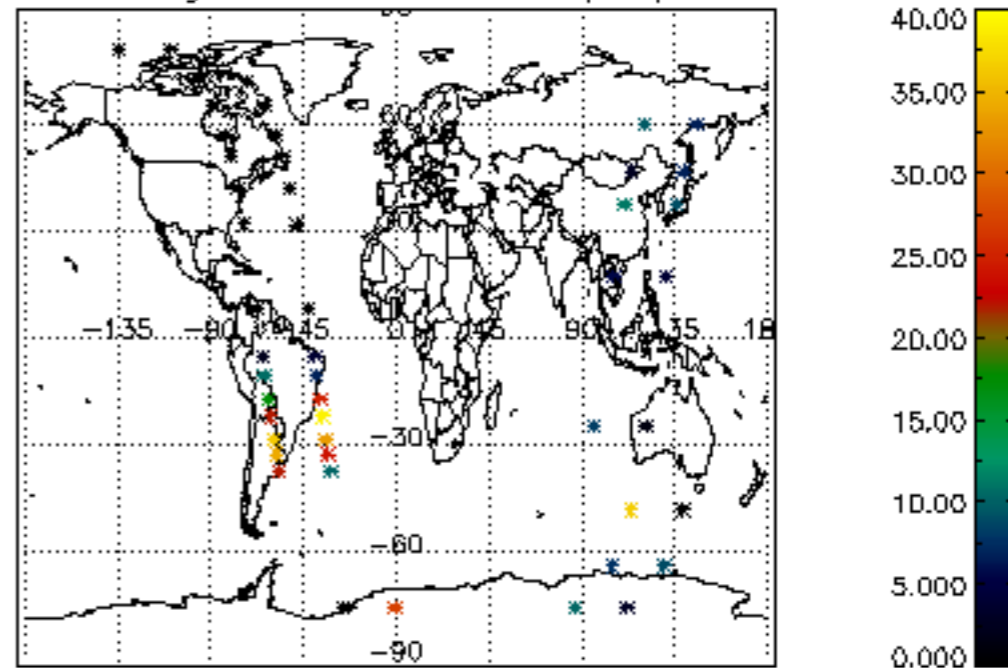

Percentage of cosmic ray hits per profile

Percentage of datation errors per profile

Percentage of star falling outside central band per profile

Percentage of saturation errors per profile

Tangent altitude at which the star is lost