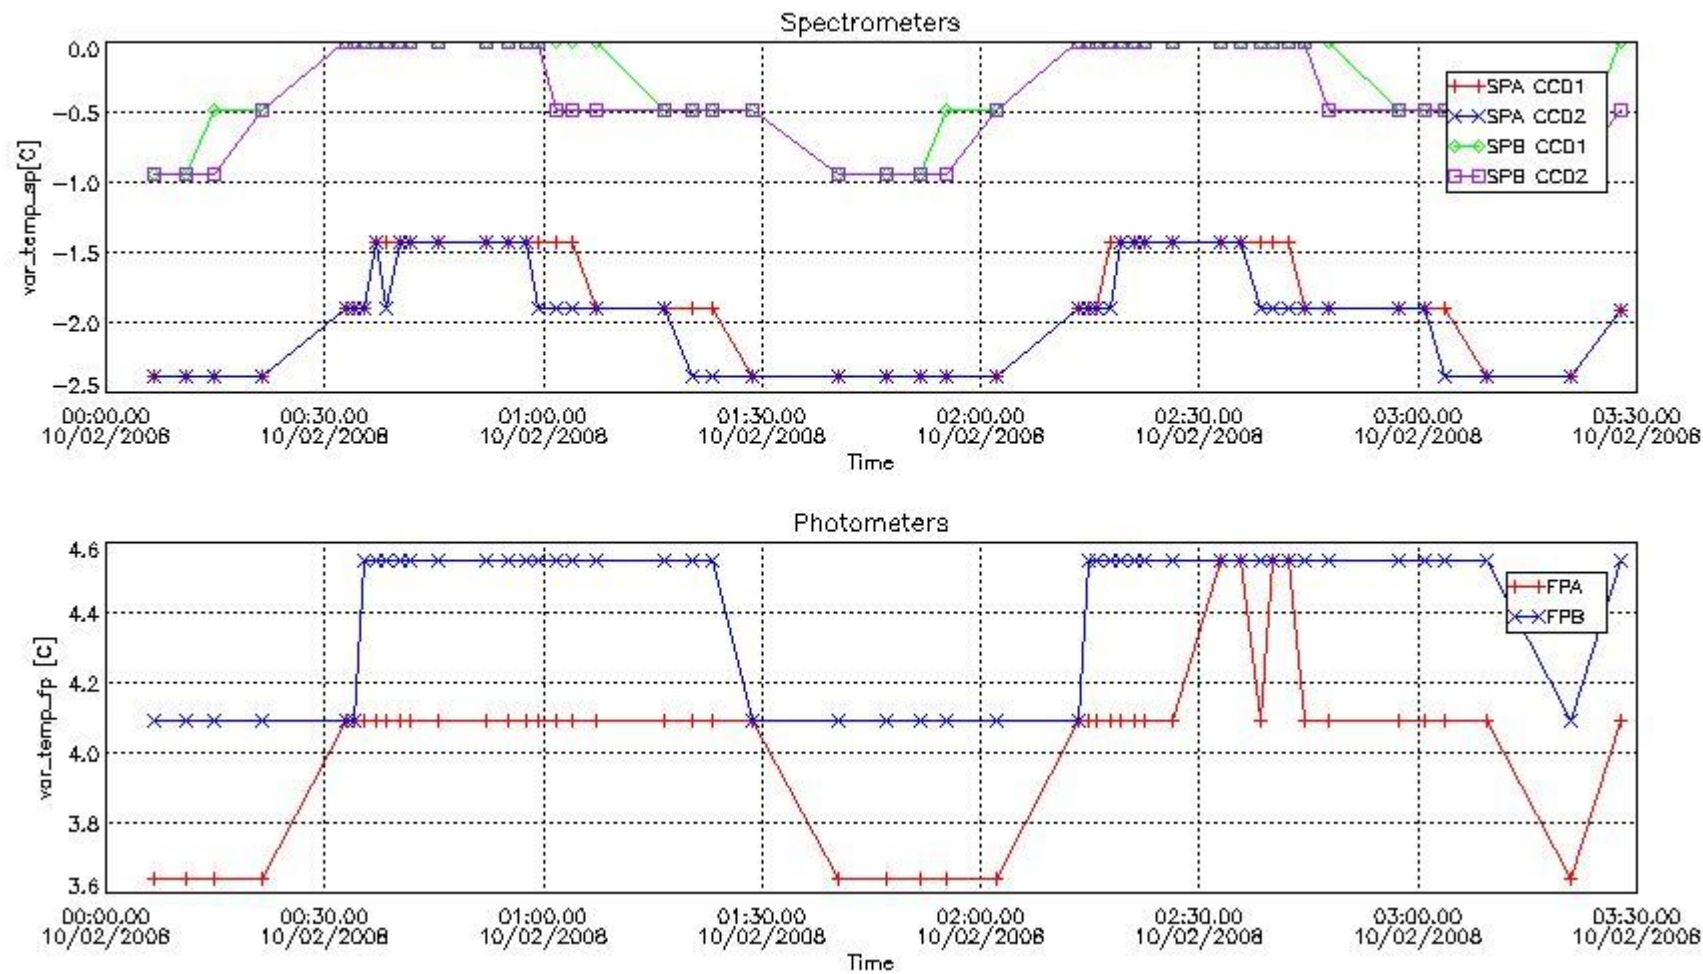

3. Plot of GOMOS spectrometers and photometers temperatures from level 1b data

4. Overview of dark signal processing per product

The Dark Charge (DC) is a temperature-dependant signal added to the useful measurements and it is therefore subtracted