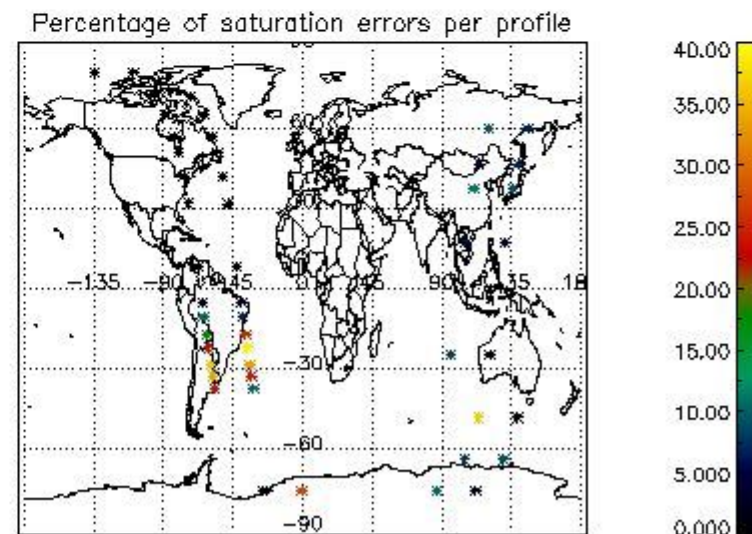

6. Statistics and plot of tangent altitude of the last measurement (DARK & BRIGHT products without errors)

6.1 Statistics on tangent altitude lost:

Statistics	DARK	BRIGHT	TWILIGHT
Mean:	14.949	18.740	10.843
St. deviation:	4.3201	6.1746	1.2376
Maximum:	21.295	28.246	12.700
Minimum:	6.1938	3.4412	10.205
Number of data:	20.000	16.000	4.0000

6.2 Plot for DARK limb products