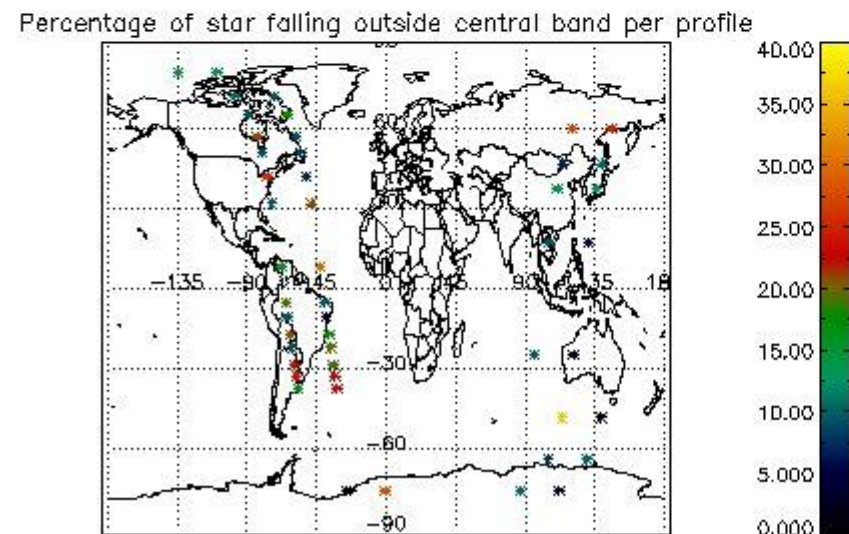

6. Statistics and plot of tangent altitude of the last measurement (DARK & BRIGHT products without errors)

6.1 Statistics on tangent altitude lost:

Statistics	DARK	BRIGHT	TWILIGHT
Mean:	14.949	18.740	10.843
St. deviation:	4.3201	6.1746	1.2376
Maximum:	21.295	28.246	12.700
Minimum:	6.1938	3.4412	10.205
Number of data:	20.000	16.000	4.0000

6.2 Plot for DARK limb products