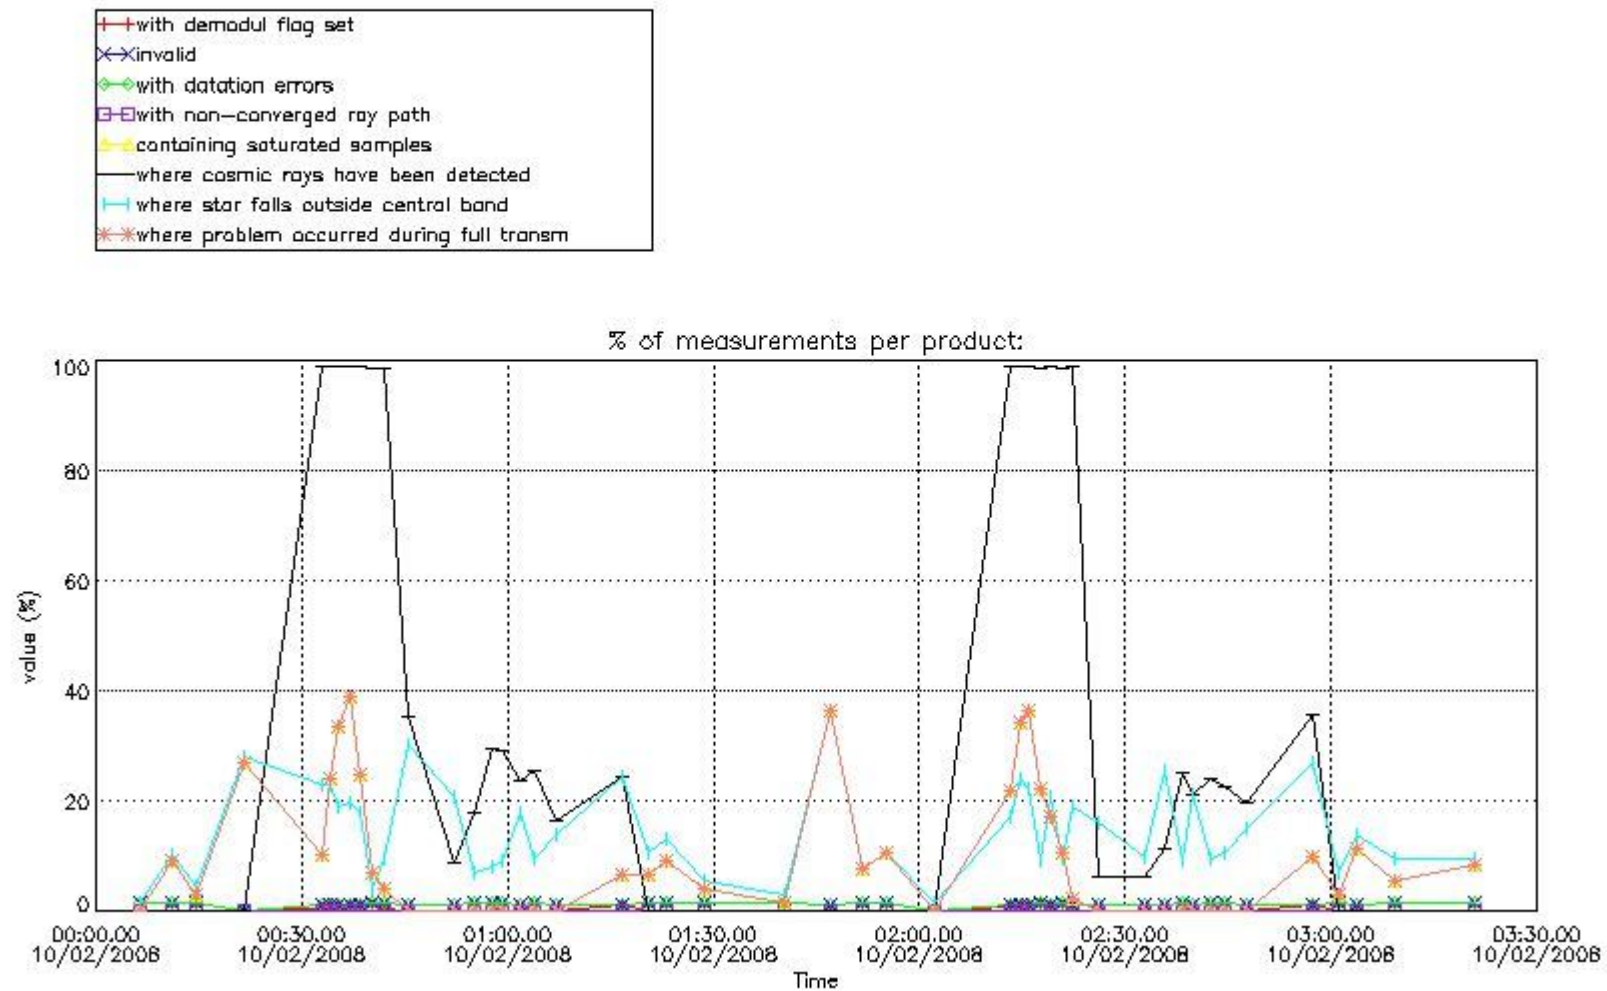

5. Demodulation flag and quality information monitoring

In this section it is presented the modulation information extracted from the pcd (product confidence data) at measurement level and information extracted from the Quality Summary dataset. Only products without errors (error flag in the MPH set to "0") are used.

5.1 Percentage of products during reporting period with:

At least one measurement with demodulation flag set:	33.3333 %
Reference spectrum computed from DB:	0.00000 %
Reference spectrum with small number of measurements:	0.00000 %
SATU data not used:	0.00000 %

5.2 Plot quality information per product (time dependant)

5.3 Plot quality information per product (world map)