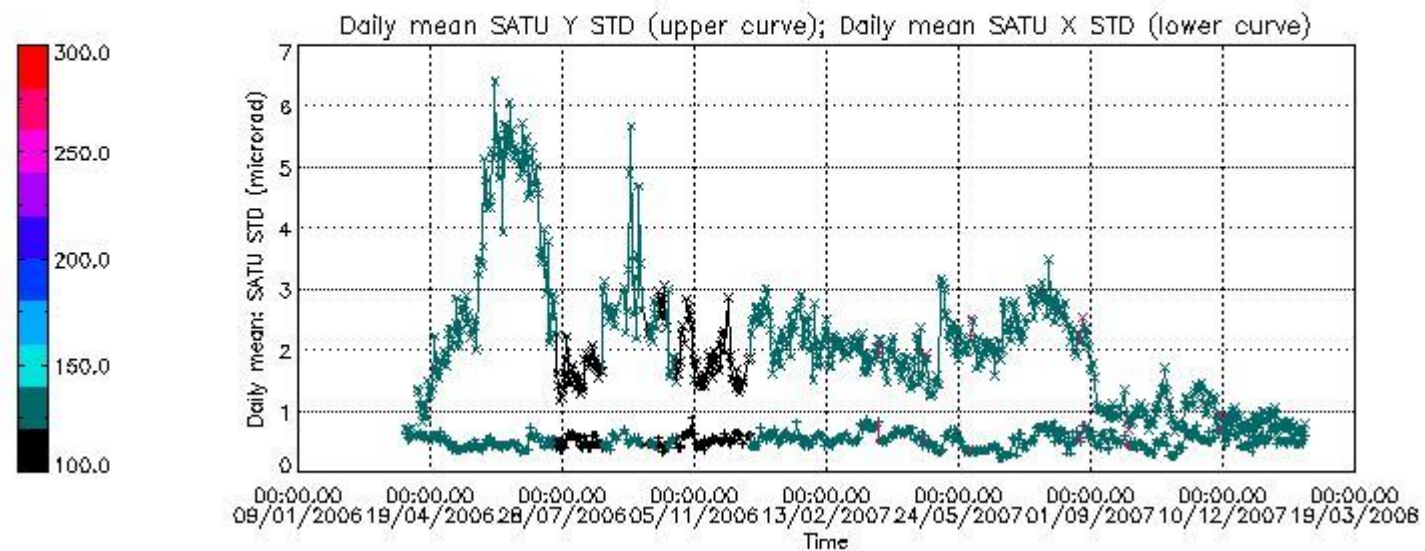

Number of data:	17400.	17400.	13400.	13400.

7.2.2 Trend of daily SATU NEA St. deviation since 1st April 2006 (dark limb)

The long term trend of the SATU 'X' and 'Y' standard deviations should be constant during the whole mission.

The colorbar represents the start tangent altitude (km) of the occultations.

Upper curve: STD of SATU Y axis

Lower curve: STD of SATU X axis

8. Auxiliary Data Files used for the production reported in section 2.4

The number reported in the third column indicates since which file (see list in section 2.4) the corresponding auxiliary file has been used. The fourth column is the date of those product files.

Type	Auxiliary Filename	Used since product	Used since product date
INST_PHYS_CHARACTERISTICS	GOM_INS_AXNIEC20050627_150713_20030716_120000_20100101_000000	1	10-FEB-2008 00:06:31
CALIBRATION_DATABASE	GOM_CAL_AXVIEC20080208_145616_20080206_000000_20100101_000000	1	10-FEB-2008 00:06:31
LEVEL-1B_PROC_CONFIG	GOM_PR1_AXNIEC20050627_151042_20020301_000000_20100101_000000	1	10-FEB-2008 00:06:31
STAR_CATALOGUE	GOM_CAT_AXVIEC20020121_161009_20020101_000000_20200101_000000	1	10-FEB-2008 00:06:31
STELLAR_SPECTRA_DATABANK	GOM_STS_AXNIEC20040308_103538_20020101_160000_20100101_000000	1	10-FEB-2008 00:06:31
ECMWF_FILE	AUX_ECF_AXNECM20080209_073113_20080209_210000_20080210_090000	1	10-FEB-2008 00:06:31
ECMWF_FILE	AUX_ECF_AXNECM20080209_190113_20080210_030000_20080210_150000	49	10-FEB-2008 03:27:43
OPTIONAL_ECMWF_FILE	MISSING	1	10-FEB-2008 00:06:31
ORBIT_DATA_FILE	DOR_NAV_OPNPDE20080209_210228_000060572065_00472_31087_5118.N1	1	10-FEB-2008 00:06:31
ORBIT_DATA_FILE	DOR_NAV_OPNPDE20080209_224844_000057382065_00473_31088_5119.N1	5	10-FEB-2008 00:32:50
ORBIT_DATA_FILE	DOR_NAV_OPNPDE20080210_002941_000054192065_00474_31089_5120.N1	29	10-FEB-2008 02:13:26
ORBIT_DATA_FILE	DOR_NAV_OPNPDE20080210_020519_000044632065_00475_31090_5121.N1	49	10-FEB-2008 03:27:43