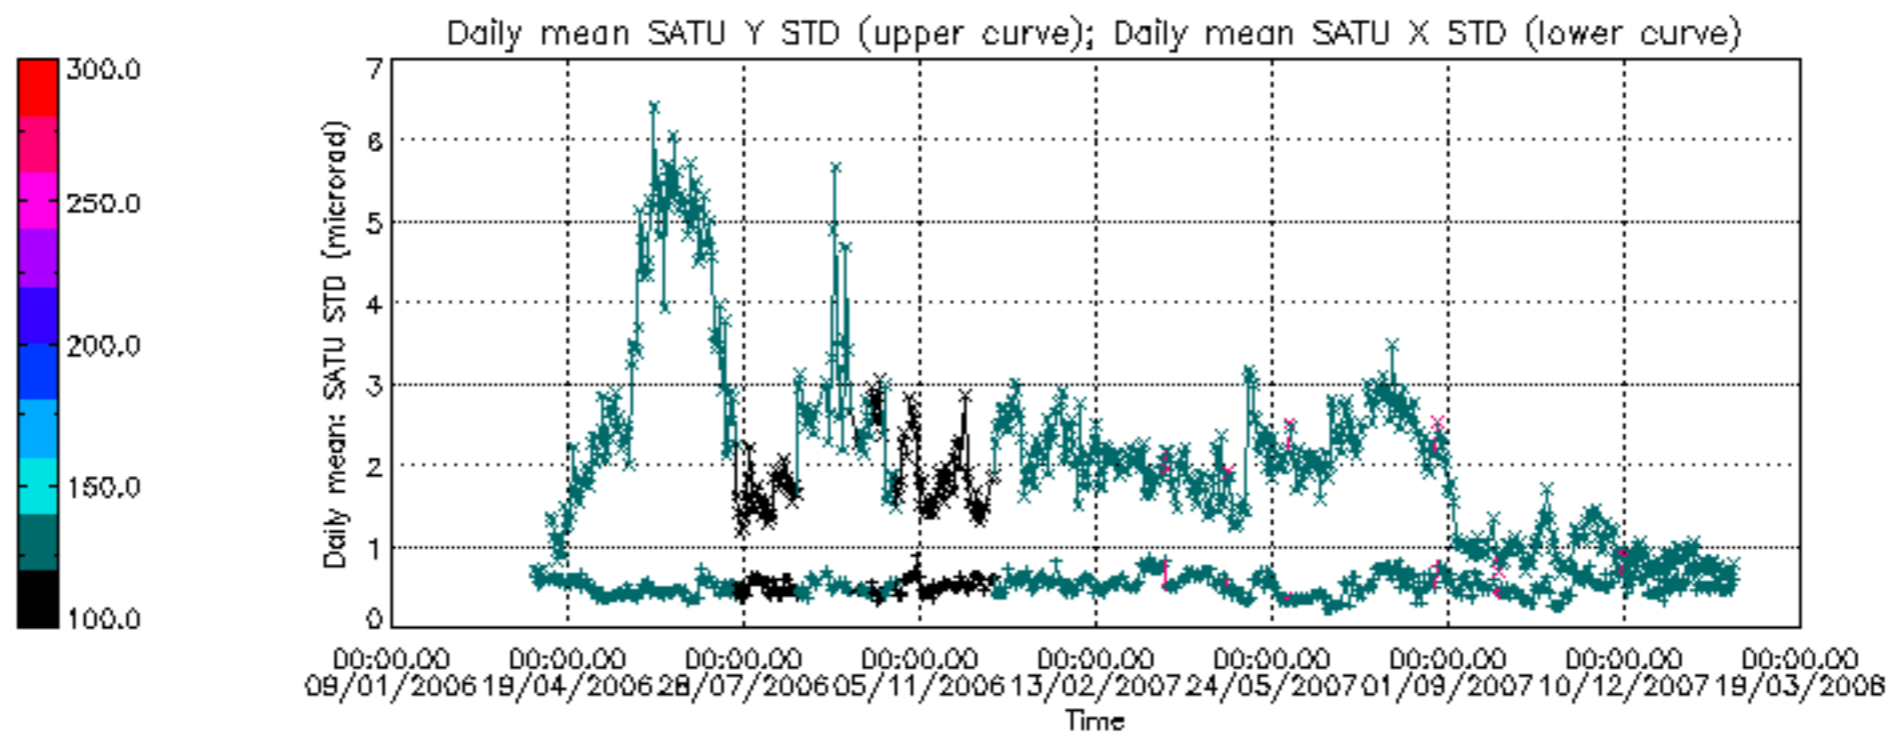

Tangent altitude at which the star is lost

Tangent altitude at which the star is lost

/nas3/ENVISAT/GOMOS/GOM_NL__0P/GOM_NL__0PNPDE20080201_015436_000041842065_00346_30961_5235.N1

1;	-724.9;	01-FEB-2008	01:54:36;	Dark	;	43.0;	86;	35Eta	Oph	;	2.43;	10200;	occ;	86;	0;	30961
2;	-420.4;	01-FEB-2008	01:59:40;	Dark	;	38.5;	25;	35Lam	Sco	;	1.62;	28000;	occ;	77;	0;	30961
3;	-332.1;	01-FEB-2008	02:01:08;	Dark	;	37.5;	40;	The	Sco	;	1.86;	7100;	occ;	75;	0;	30961
4;	-218.5;	01-FEB-2008	02:03:02;	Dark	;	36.0;	147;	Alp	Ara	;	2.88;	26000;	occ;	72;	0;	30961
5;	-125.2;	01-FEB-2008	02:04:35;	Dark	;	43.0;	141;	Bet	Ara	;	2.84;	4600;	occ;	86;	0;	30961
6;	89.5;	01-FEB-2008	02:08:10;	Dark	;	37.5;	134;	Bet	TrA	;	2.81;	6600;	occ;	75;	0;	30962
7;	191.6;	01-FEB-2008	02:09:52;	Dark	;	42.5;	4;	Alp1	Cen	;	-0.01;	5800;	occ;	85;	0;	30962
8;	342.2;	01-FEB-2008	02:12:23;	Dark	;	59.5;	0;			;	0.00;	0;	occ;	119;	0;	30962
9;	467.4;	01-FEB-2008	02:14:28;	Dark	;	43.0;	12;	Alp1	Cru	;	0.77;	30000;	occ;	86;	0;	30962
10;	680.9;	01-FEB-2008	02:18:01;	Dark	;	38.0;	29;	Bet	Car	;	1.67;	10200;	occ;	76;	0;	30962
11;	821.9;	01-FEB-2008	02:20:23;	Dark	;	38.5;	71;	Iot	Car	;	2.25;	7700;	occ;	77;	0;	30962
12;	927.1;	01-FEB-2008	02:22:08;	Dark	;	37.0;	46;	Del	Vel	;	1.95;	10600;	occ;	74;	0;	30962
13;	1078.7;	01-FEB-2008	02:24:39;	Dark	;	40.5;	34;	Gam2	Vel	;	1.79;	23000;	occ;	81;	0;	30962
14;	1203.9;	01-FEB-2008	02:26:45;	Dark	;	39.5;	70;	Zet	Pup	;	2.25;	39000;	occ;	79;	0;	30962
15;	1286.8;	01-FEB-2008	02:28:07;	Dark	;	43.5;	117;	Pi	Pup	;	2.71;	3800;	occ;	87;	0;	30962
16;	1433.1;	01-FEB-2008	02:30:34;	Dark	;	42.5;	23;	21Eps	CMA	;	1.50;	26000;	occ;	85;	0;	30962
17;	1515.9;	01-FEB-2008	02:31:56;	Dark	;	36.0;	179;	240mi2	CMA	;	3.03;	24000;	occ;	72;	0;	30962
18;	1644.9;	01-FEB-2008	02:34:05;	Dark	;	45.0;	1;	9Alp	CMA	;	-1.44;	11000;	occ;	90;	0;	30962
19;	1993.0;	01-FEB-2008	02:39:54;	Dark	;	49.0;	8;	10Alp	CMI	;	0.40;	6500;	occ;	98;	0;	30962
20;	2198.7;	01-FEB-2008	02:43:19;	Bright;		38.0;	44;	24Gam	Gem	;	1.93;	11000;	occ;	76;	0;	30962
21;	2308.7;	01-FEB-2008	02:45:09;	Bright;		38.0;	151;	13Mu	Gem	;	2.89;	3000;	occ;	76;	0;	30962
22;	2456.9;	01-FEB-2008	02:47:38;	Bright;		40.0;	24;	66Alp	Gem	;	1.58;	10200;	occ;	80;	0;	30962
23;	2566.4;	01-FEB-2008	02:49:27;	Bright;		36.0;	107;	37The	Aur	;	2.65;	11000;	occ;	72;	0;	30962
24;	2691.8;	01-FEB-2008	02:51:32;	Bright;		35.5;	42;	34Bet	Aur	;	1.90;	10200;	occ;	71;	0;	30962
25;	3427.9;	01-FEB-2008	03:03:49;	Bright;		32.0;	49;	1Alp	UMi	;	1.99;	6300;	occ;	64;	0;	30962