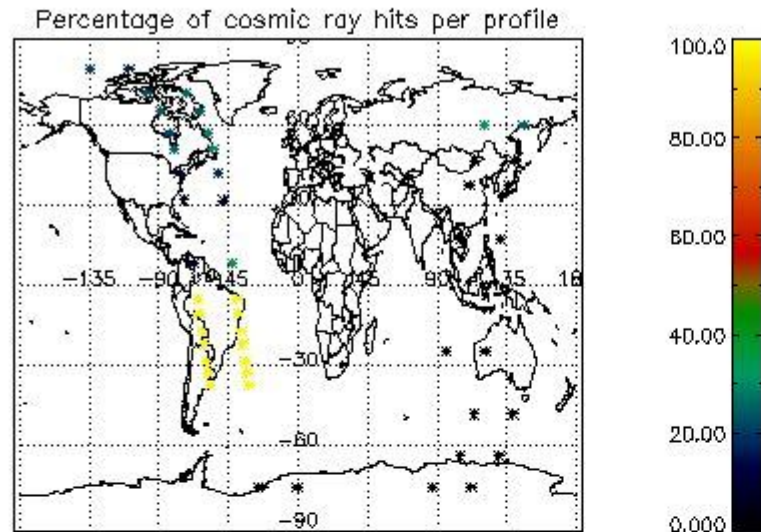

6. Statistics and plot of tangent altitude of the last measurement (DARK & BRIGHT products without errors)

6.1 Statistics on tangent altitude lost:

Statistics	DARK	BRIGHT	TWILIGHT
Mean:	14.949	18.740	10.843
St. deviation:	4.3201	6.1746	1.2376
Maximum:	21.295	28.246	12.700
Minimum:	6.1938	3.4412	10.205
Number of data:	20.000	16.000	4.0000

6.2 Plot for DARK limb products