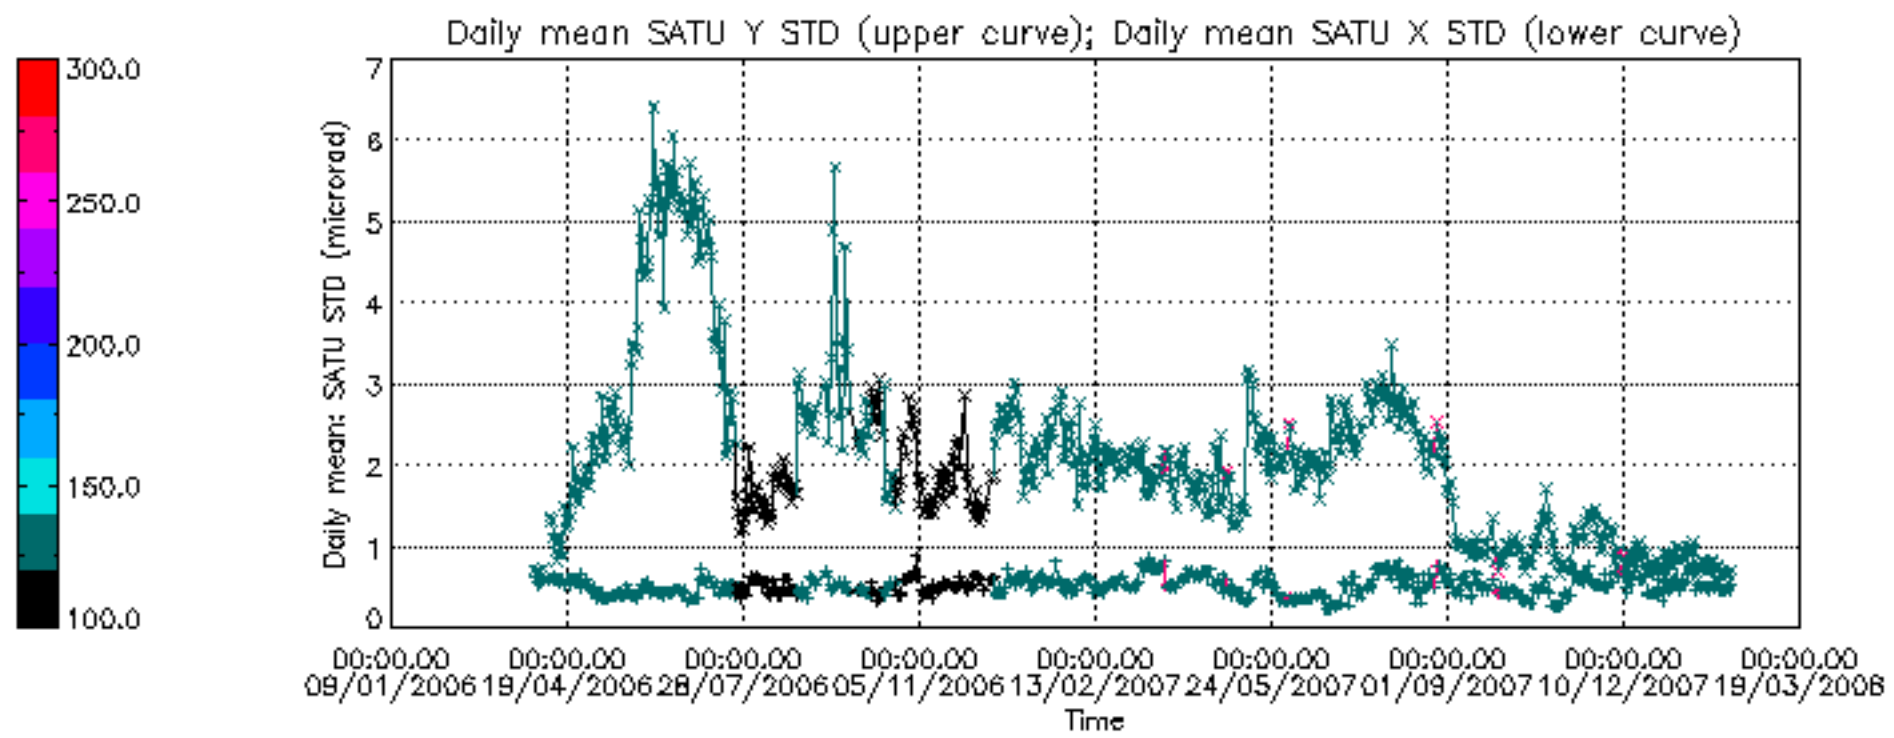

Tangent altitude at which the star is lost

Tangent altitude at which the star is lost

/nas3/ENVISAT/GOMOS/GOM_NL__0P/GOM_NL__0PNPDE20080201_015436_000041842065_00346_30961_5235.N1

1; -724.9; 01-FEB-2008 01:54:36; Dark ; 43.0; 86; 35Eta Oph ; 2.43; 10200;occ; 86; 0;30961
 2; -420.4; 01-FEB-2008 01:59:40; Dark ; 38.5; 25; 35Lam Sco ; 1.62; 28000;occ; 77; 0;30961
 3; -332.1; 01-FEB-2008 02:01:08; Dark ; 37.5; 40; The Sco ; 1.86; 7100;occ; 75; 0;30961
 4; -218.5; 01-FEB-2008 02:03:02; Dark ; 36.0; 147; Alp Ara ; 2.88; 26000;occ; 72; 0;30961
 5; -125.2; 01-FEB-2008 02:04:35; Dark ; 43.0; 141; Bet Ara ; 2.84; 4600;occ; 86; 0;30961
 6; 89.5; 01-FEB-2008 02:08:10; Dark ; 37.5; 134; Bet TrA ; 2.81; 6600;occ; 75; 0;30962
 7; 191.6; 01-FEB-2008 02:09:52; Dark ; 42.5; 4; Alp1Cen ; -0.01; 5800;occ; 85; 0;30962
 8; 342.2; 01-FEB-2008 02:12:23; Dark ; 59.5; 0; ; 0.00; 0;occ; 119; 0;30962
 9; 467.4; 01-FEB-2008 02:14:28; Dark ; 43.0; 12; Alp1Cru ; 0.77; 30000;occ; 86; 0;30962
 10; 680.9; 01-FEB-2008 02:18:01; Dark ; 38.0; 29; Bet Car ; 1.67; 10200;occ; 76; 0;30962
 11; 821.9; 01-FEB-2008 02:20:23; Dark ; 38.5; 71; Iot Car ; 2.25; 7700;occ; 77; 0;30962
 12; 927.1; 01-FEB-2008 02:22:08; Dark ; 37.0; 46; Del Vel ; 1.95; 10600;occ; 74; 0;30962
 13; 1078.7; 01-FEB-2008 02:24:39; Dark ; 40.5; 34; Gam2Vel ; 1.79; 23000;occ; 81; 0;30962
 14; 1203.9; 01-FEB-2008 02:26:45; Dark ; 39.5; 70; Zet Pup ; 2.25; 39000;occ; 79; 0;30962
 15; 1286.8; 01-FEB-2008 02:28:07; Dark ; 43.5; 117; Pi Pup ; 2.71; 3800;occ; 87; 0;30962
 16; 1433.1; 01-FEB-2008 02:30:34; Dark ; 42.5; 23; 21Eps CMa ; 1.50; 26000;occ; 85; 0;30962
 17; 1515.9; 01-FEB-2008 02:31:56; Dark ; 36.0; 179; 240mi2CMa ; 3.03; 24000;occ; 72; 0;30962
 18; 1644.9; 01-FEB-2008 02:34:05; Dark ; 45.0; 1; 9Alp CMa ; -1.44; 11000;occ; 90; 0;30962
 19; 1993.0; 01-FEB-2008 02:39:54; Dark ; 49.0; 8; 10Alp CMi ; 0.40; 6500;occ; 98; 0;30962
 20; 2198.7; 01-FEB-2008 02:43:19; Bright; 38.0; 44; 24Gam Gem ; 1.93; 11000;occ; 76; 0;30962
 21; 2308.7; 01-FEB-2008 02:45:09; Bright; 38.0; 151; 13Mu Gem ; 2.89; 3000;occ; 76; 0;30962
 22; 2456.9; 01-FEB-2008 02:47:38; Bright; 40.0; 24; 66Alp Gem ; 1.58; 10200;occ; 80; 0;30962
 23; 2566.4; 01-FEB-2008 02:49:27; Bright; 36.0; 107; 37The Aur ; 2.65; 11000;occ; 72; 0;30962
 24; 2691.8; 01-FEB-2008 02:51:32; Bright; 35.5; 42; 34Bet Aur ; 1.90; 10200;occ; 71; 0;30962
 25; 3427.9; 01-FEB-2008 03:03:49; Bright; 32.0; 49; 1Alp UMi ; 1.99; 6300;occ; 64; 0;30962