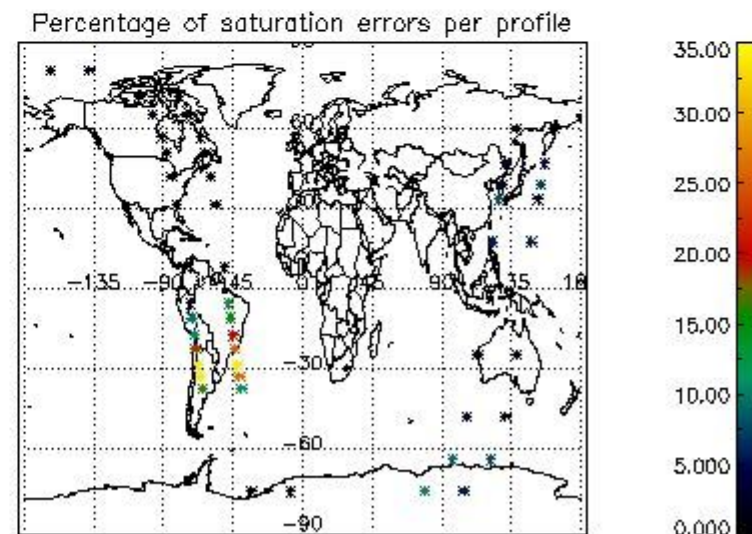

6. Statistics and plot of tangent altitude of the last measurement (DARK & BRIGHT products without errors)

6.1 Statistics on tangent altitude lost:

Statistics	DARK	BRIGHT	TWILIGHT
Mean:	15.766	20.219	11.047
St. deviation:	4.6733	4.9347	1.0486
Maximum:	21.122	27.771	12.394
Minimum:	5.0928	4.4987	9.9500
Number of data:	20.000	18.000	4.0000

6.2 Plot for DARK limb products