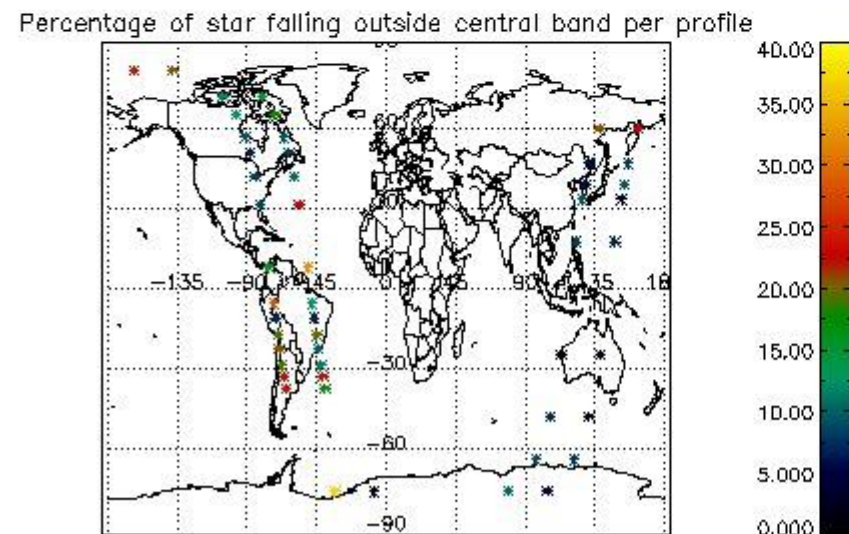

5.2 Plot quality information per product (time dependant)

5.3 Plot quality information per product (world map)

6. Statistics and plot of tangent altitude of the last measurement (DARK & BRIGHT products without errors)