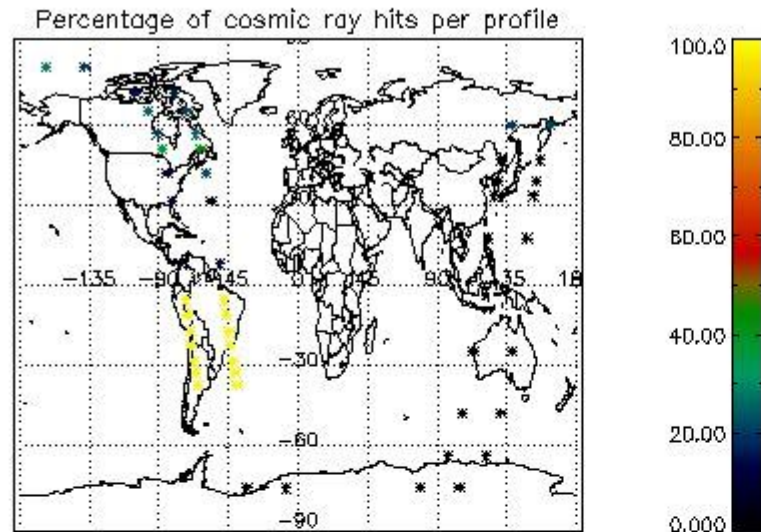

6. Statistics and plot of tangent altitude of the last measurement (DARK & BRIGHT products without errors)

6.1 Statistics on tangent altitude lost:

Statistics	DARK	BRIGHT	TWILIGHT
Mean:	15.766	20.219	11.047
St. deviation:	4.6733	4.9347	1.0486
Maximum:	21.122	27.771	12.394
Minimum:	5.0928	4.4987	9.9500
Number of data:	20.000	18.000	4.0000

6.2 Plot for DARK limb products