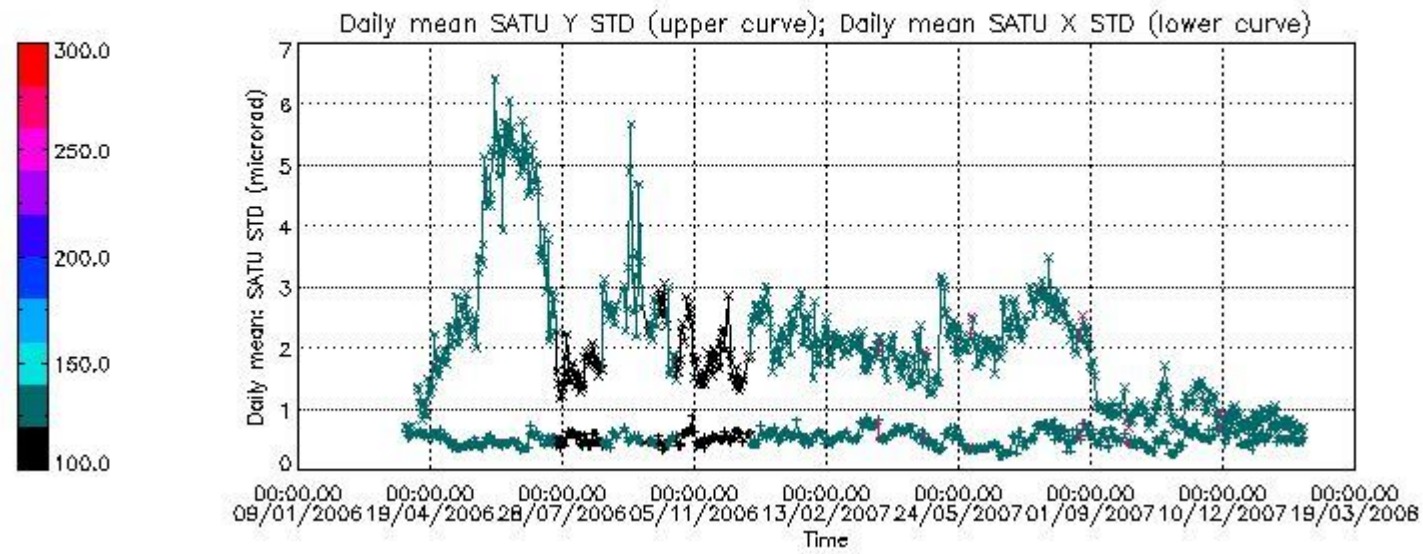

Number of data:	17150.	17150.	14900.	14900.

7.2.2 Trend of daily SATU NEA St. deviation since 1st April 2006 (dark limb)

The long term trend of the SATU 'X' and 'Y' standard deviations should be constant during the whole mission.

The colorbar represents the start tangent altitude (km) of the occultations.

Upper curve: STD of SATU Y axis

Lower curve: STD of SATU X axis

8. Auxiliary Data Files used for the production reported in section 2.4

The number reported in the third column indicates since which file (see list in section 2.4) the corresponding auxiliary file has been used. The fourth column is the date of those product files.

Type	Auxiliary Filename	Used since product	Used since product date
INST_PHYS_CHARACTERISTICS	GOM_INS_AXNIEC20050627_150713_20030716_120000_20100101_000000	1	09-FEB-2008 00:07:39
CALIBRATION_DATABASE	GOM_CAL_AXVIEC20080208_145616_20080206_000000_20100101_000000	1	09-FEB-2008 00:07:39
LEVEL-1B_PROC_CONFIG	GOM_PR1_AXNIEC20050627_151042_20020301_000000_20100101_000000	1	09-FEB-2008 00:07:39
STAR_CATALOGUE	GOM_CAT_AXVIEC20020121_161009_20020101_000000_20200101_000000	1	09-FEB-2008 00:07:39
STELLAR_SPECTRA_DATABANK	GOM_STS_AXNIEC20040308_103538_20020101_160000_20100101_000000	1	09-FEB-2008 00:07:39
ECMWF_FILE	AUX_ECF_AXNECM20080208_073112_20080208_210000_20080209_090000	1	09-FEB-2008 00:07:39
OPTIONAL_ECMWF_FILE	MISSING	1	09-FEB-2008 00:07:39
ORBIT_DATA_FILE	DOR_NAV_OPNPDE20080208_232044_000057382065_00459_31074_5112.N1	1	09-FEB-2008 00:07:39
ORBIT_DATA_FILE	DOR_NAV_OPNPDE20080209_010141_000041442065_00460_31075_5113.N1	33	09-FEB-2008 02:23:17