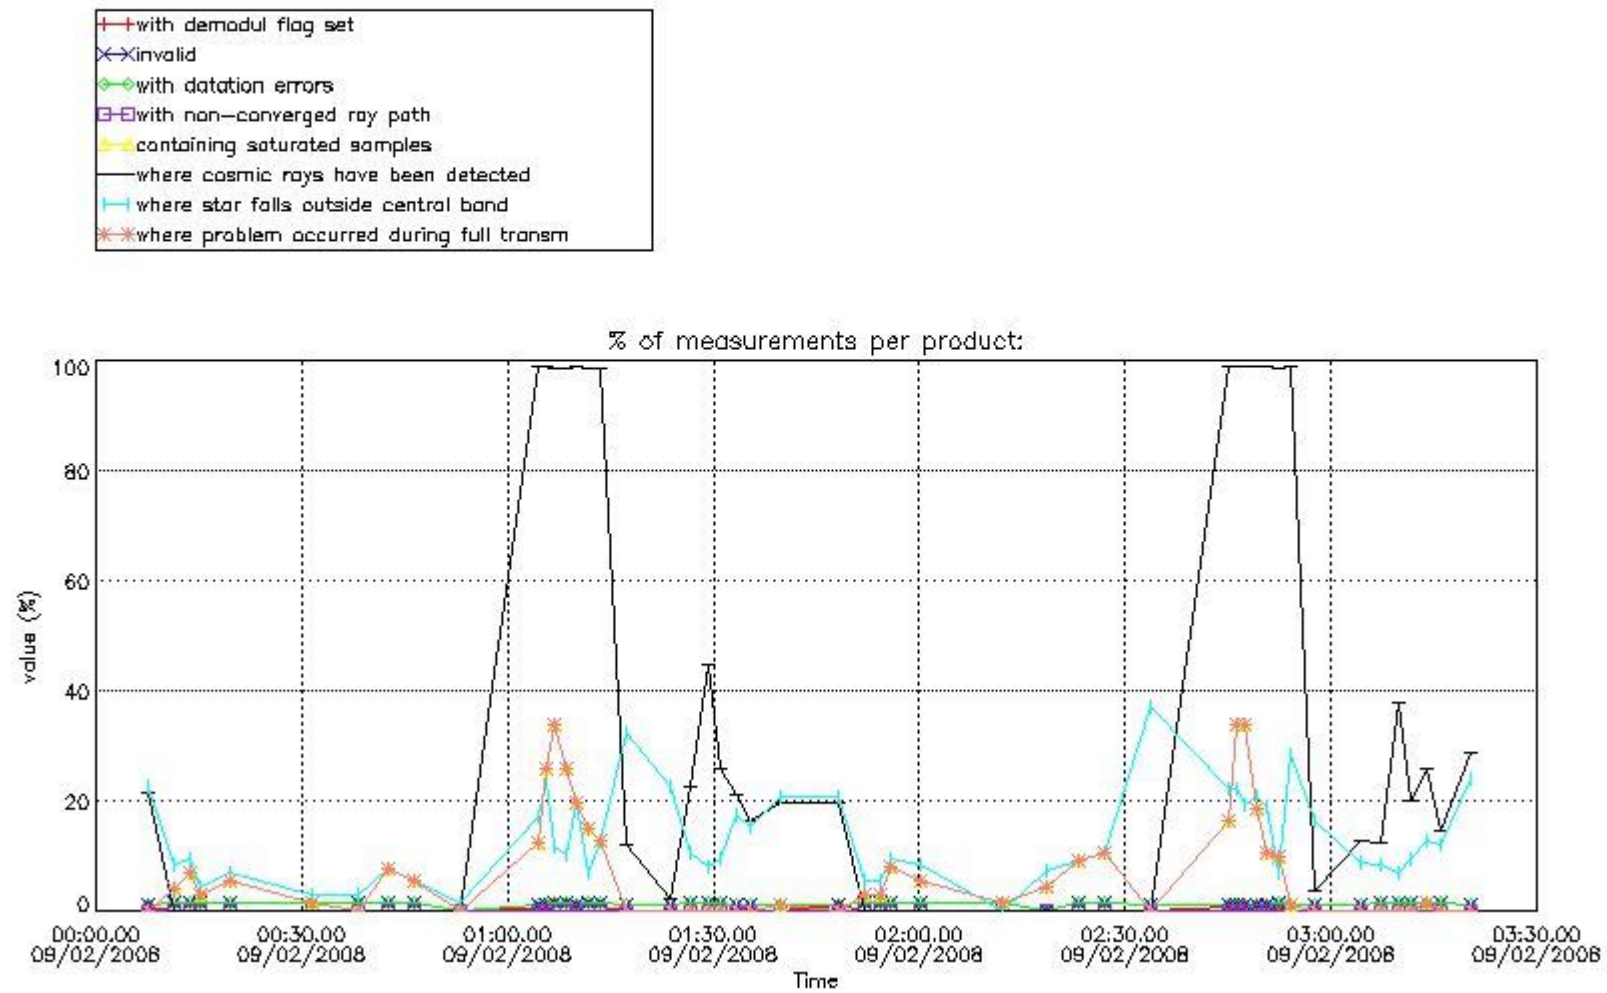

At least one measurement with demodulation flag set:	36.0000 %
Reference spectrum computed from DB:	0.00000 %
Reference spectrum with small number of measurements:	0.00000 %
SATU data not used:	0.00000 %

5.2 Plot quality information per product (time dependant)

5.3 Plot quality information per product (world map)