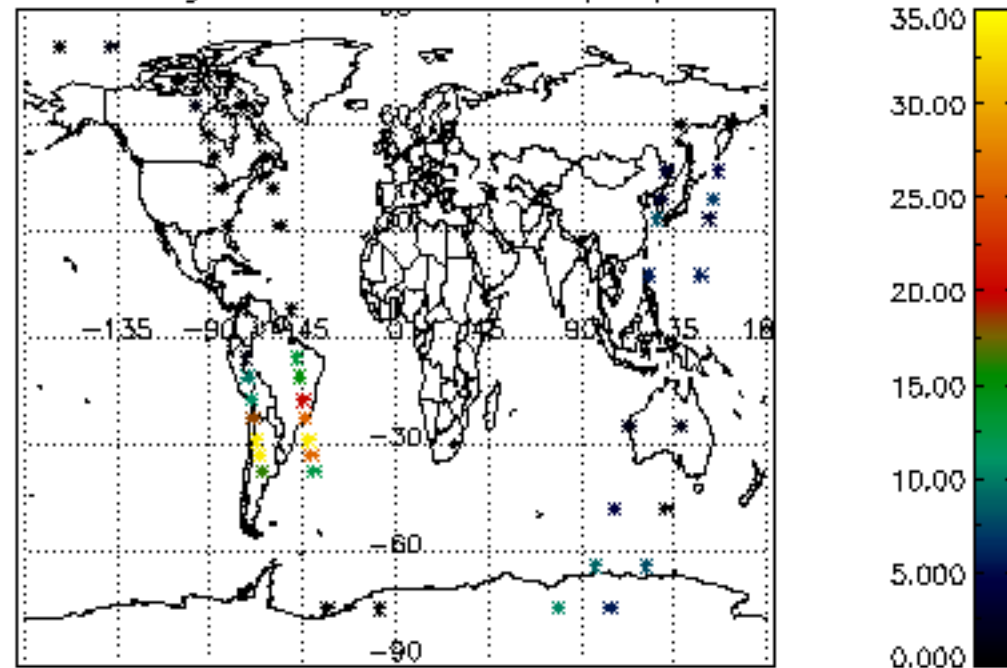

Percentage of cosmic ray hits per profile

Percentage of datation errors per profile

Percentage of star falling outside central band per profile

Percentage of saturation errors per profile

Tangent altitude at which the star is lost