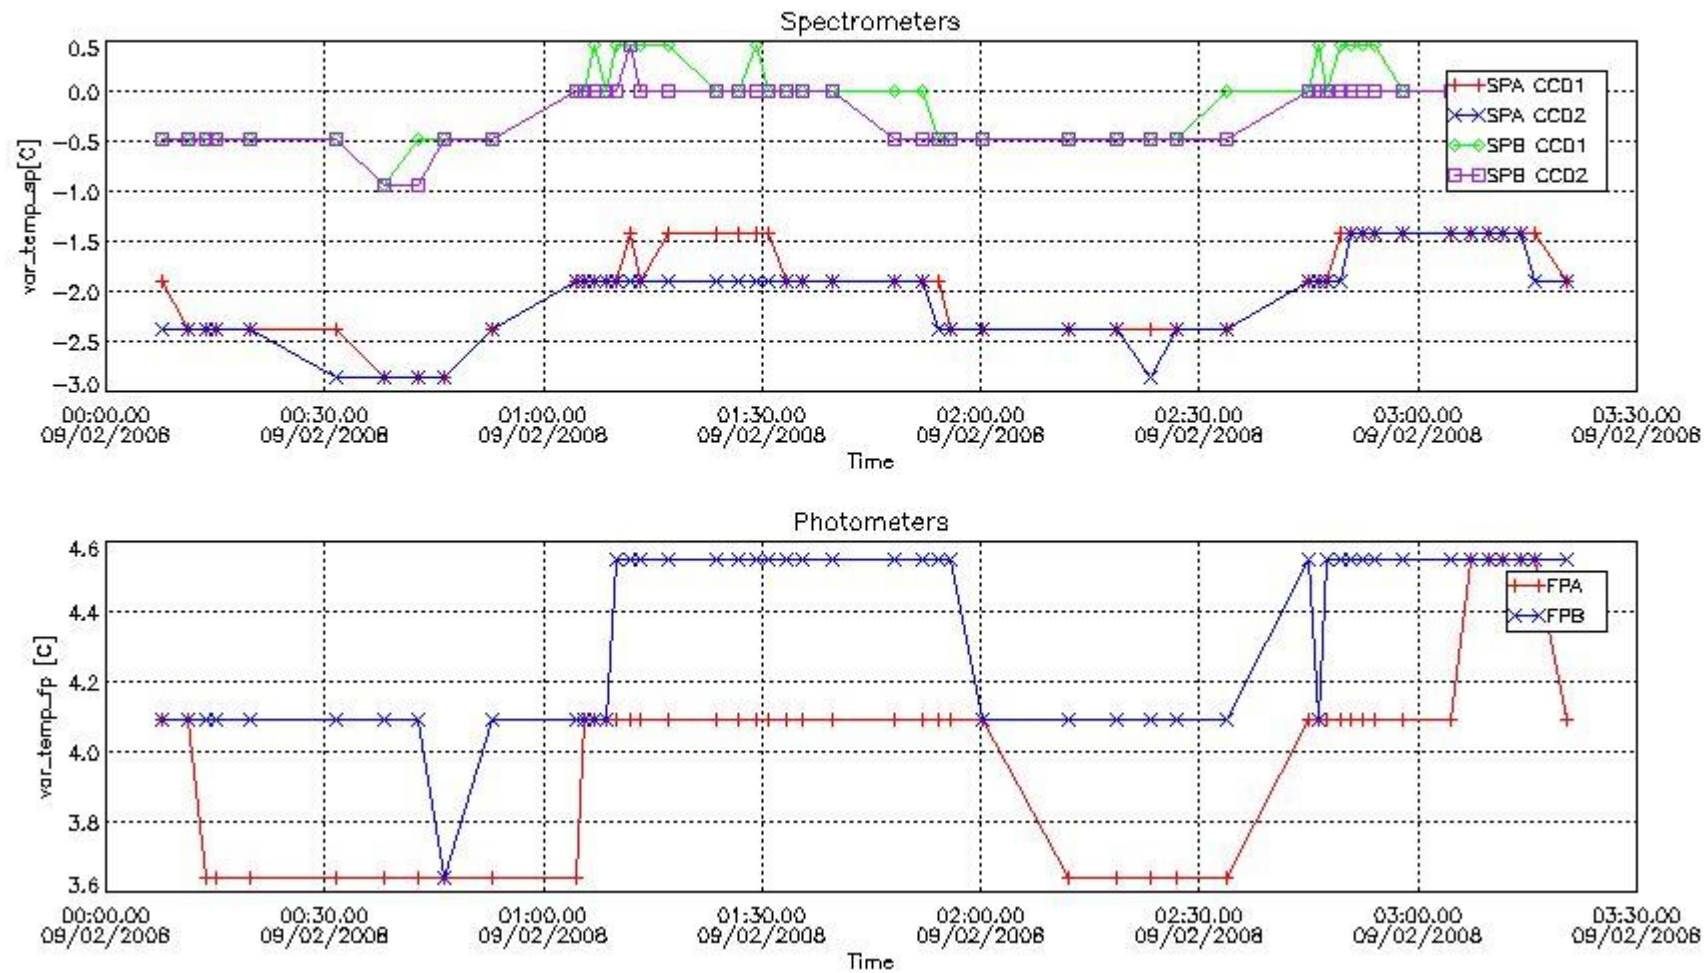

4. Overview of dark signal processing per product

The Dark Charge (DC) is a temperature-dependant signal added to the useful measurements and it is therefore subtracted from them during the processing. There are two phenomena that produce a continuous increase of the DC: the "hot pixels" (a pixel is "hot" when its DC exceeds by a significant amount its value measured on ground at the same temperature) and the "Random Telegraphic Signal" (abrupt change positive or negative of the CCD pixel signal, random in time, affecting only the DC part of the signal and not the photon generated signal).

In this section a list of products that did not use the Dark Sky Area (DSA) observation for the DC computation is given. It is also provided the mean DC plot per product for dark limb products with no error flag set.

4.1 All products used the DSA observation for the DC computation

4.2 Plot of mean dark charges per product: only products in DARK limb conditions without errors are used