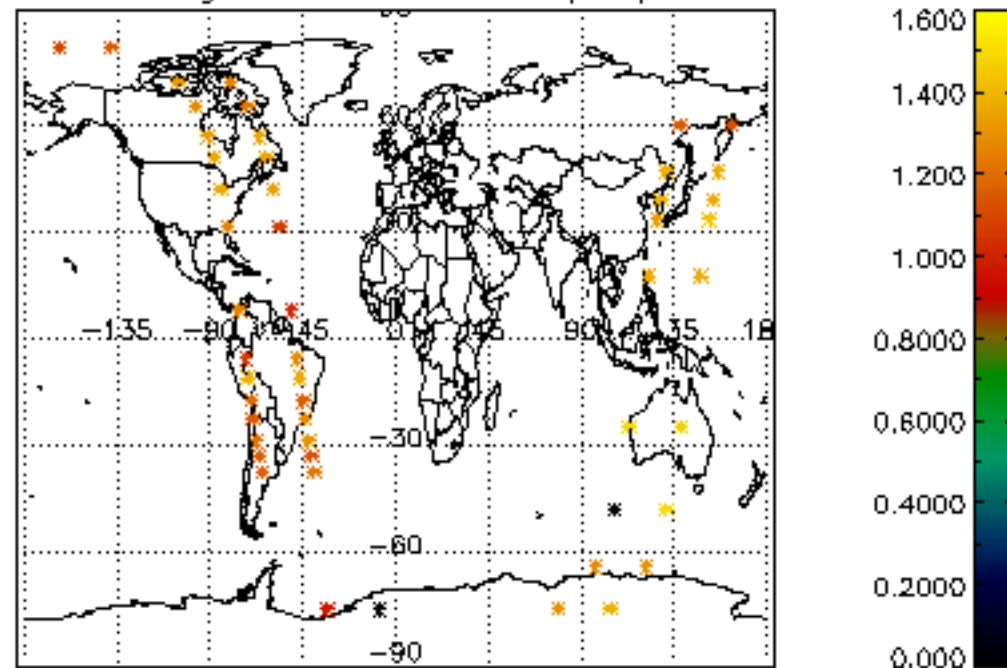

Percentage of datation errors per profile