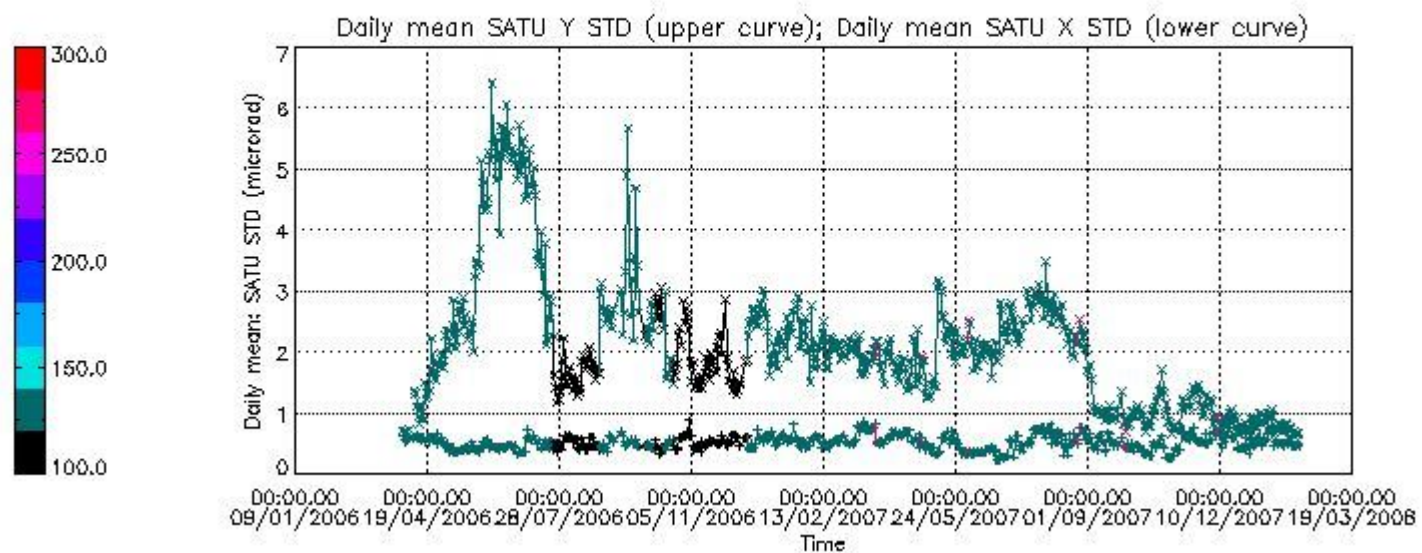

Number of data:	14600.	14600.	15800.	15800.

7.2.2 Trend of daily SATU NEA St. deviation since 1st April 2006 (dark limb)

The long term trend of the SATU 'X' and 'Y' standard deviations should be constant during the whole mission.

The colorbar represents the start tangent altitude (km) of the occultations.

Upper curve: STD of SATU Y axis

Lower curve: STD of SATU X axis

8. Auxiliary Data Files used for the production reported in section 2.4

The number reported in the third column indicates since which file (see list in section 2.4) the corresponding auxiliary file has been used. The fourth column is the date of those product files.

Type	Auxiliary Filename	Used since product	Used since product date
INST_PHYS_CHARACTERISTICS	GOM_INS_AXNIEC20050627_150713_20030716_120000_20100101_000000	1	08-FEB-2008 00:00:58
CALIBRATION_DATABASE	GOM_CAL_AXVIEC20080128_161239_20080126_000000_20100101_000000	1	08-FEB-2008 00:00:58
LEVEL-1B_PROC_CONFIG	GOM_PR1_AXNIEC20050627_151042_20020301_000000_20100101_000000	1	08-FEB-2008 00:00:58
STAR_CATALOGUE	GOM_CAT_AXVIEC20020121_161009_20020101_000000_20200101_000000	1	08-FEB-2008 00:00:58
STELLAR_SPECTRA_DATABANK	GOM_STS_AXNIEC20040308_103538_20020101_160000_20100101_000000	1	08-FEB-2008 00:00:58
ECMWF_FILE	AUX_ECF_AXNECM20080207_073111_20080207_210000_20080208_090000	1	08-FEB-2008 00:00:58
OPTIONAL_ECMWF_FILE	MISSING	1	08-FEB-2008 00:00:58
ORBIT_DATA_FILE	DOR_NAV_OPNPDE20080207_220628_000060572065_00444_31059_5105.N1	1	08-FEB-2008 00:00:58
ORBIT_DATA_FILE	DOR_NAV_OPNPDE20080207_235244_000054192065_00445_31060_5106.N1	25	08-FEB-2008 01:35:56
ORBIT_DATA_FILE	DOR_NAV_OPNPDE20080208_012823_000044632065_00446_31061_5107.N1	48	08-FEB-2008 02:54:54