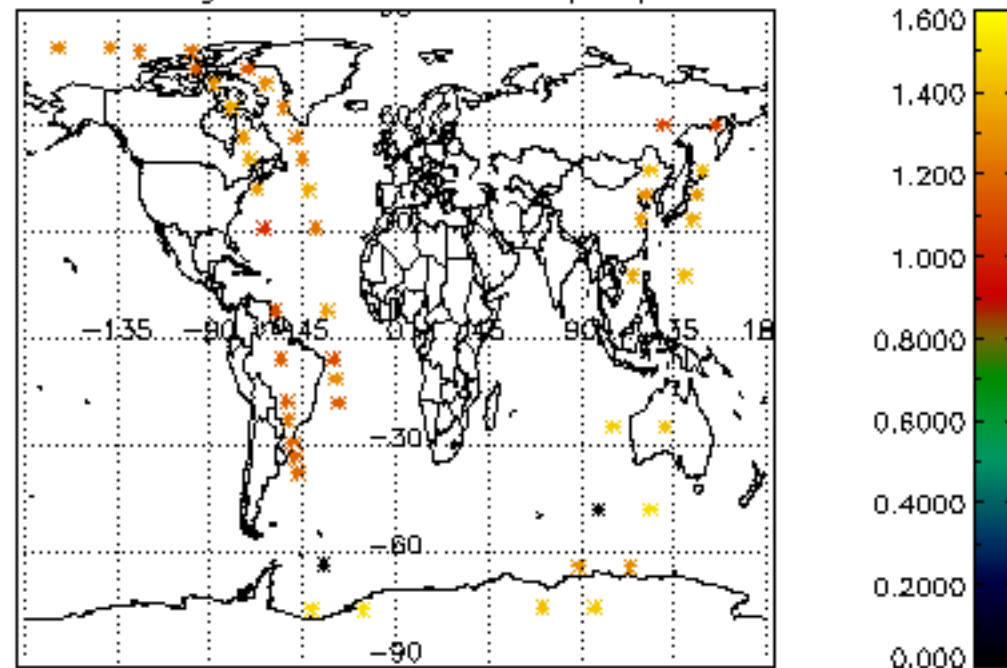

Percentage of datation errors per profile