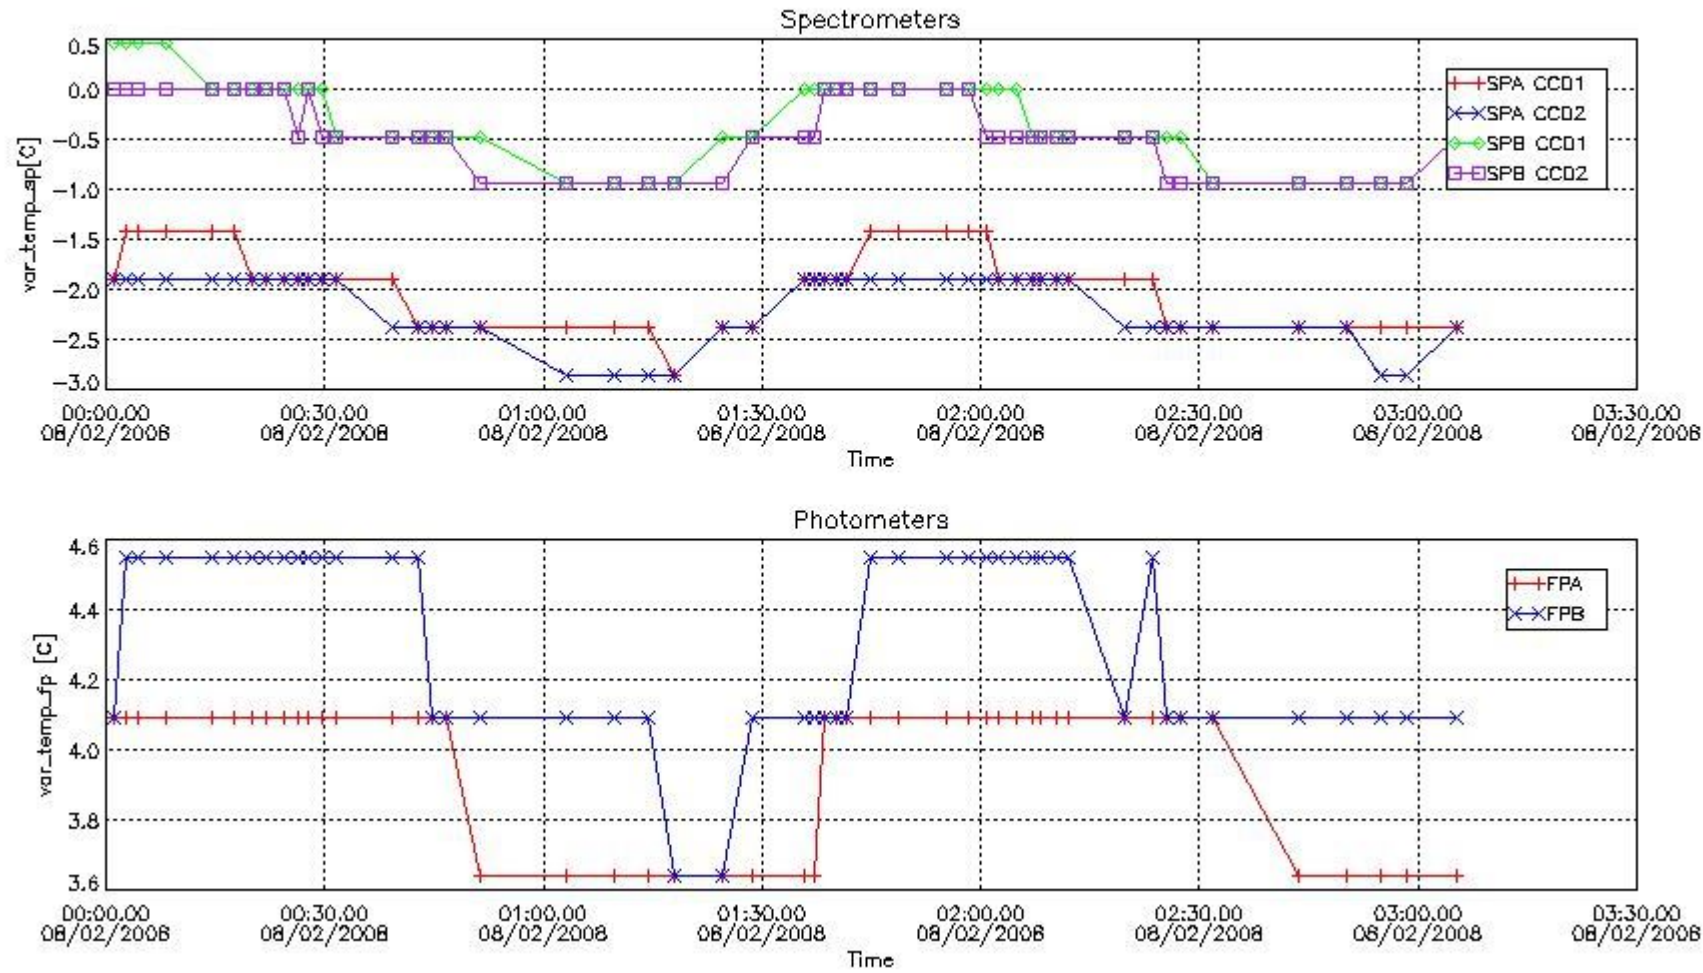

4. Overview of dark signal processing per product

The Dark Charge (DC) is a temperature-dependant signal added to the useful measurements and it is therefore subtracted from them during the processing. There are two phenomena that produce a continuous increase of the DC: the "hot pixels" (a pixel is "hot" when its DC exceeds by a significant amount its value measured on ground at the same temperature) and the "Random Telegraphic Signal" (abrupt change positive or negative of the CCD pixel signal, random in time, affecting only the DC part of the signal and not the photon generated signal).

In this section a list of products that did not use the Dark Sky Area (DSA) observation for the DC computation is given. It is also provided the mean DC plot per product for dark limb products with no error flag set.

4.1 All products used the DSA observation for the DC computation

4.2 Plot of mean dark charges per product: only products in DARK limb conditions without errors are used