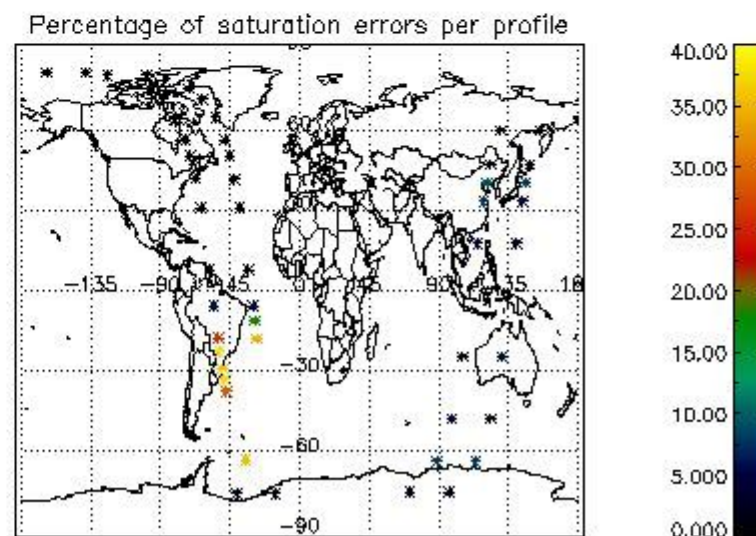

6. Statistics and plot of tangent altitude of the last measurement (DARK & BRIGHT products without errors)

6.1 Statistics on tangent altitude lost:

Statistics	DARK	BRIGHT	TWILIGHT
Mean:	14.610	20.312	11.249
St. deviation:	3.9044	4.9761	0.32361
Maximum:	20.127	27.440	11.478
Minimum:	8.8885	4.2085	11.020
Number of data:	17.000	19.000	2.0000

6.2 Plot for DARK limb products