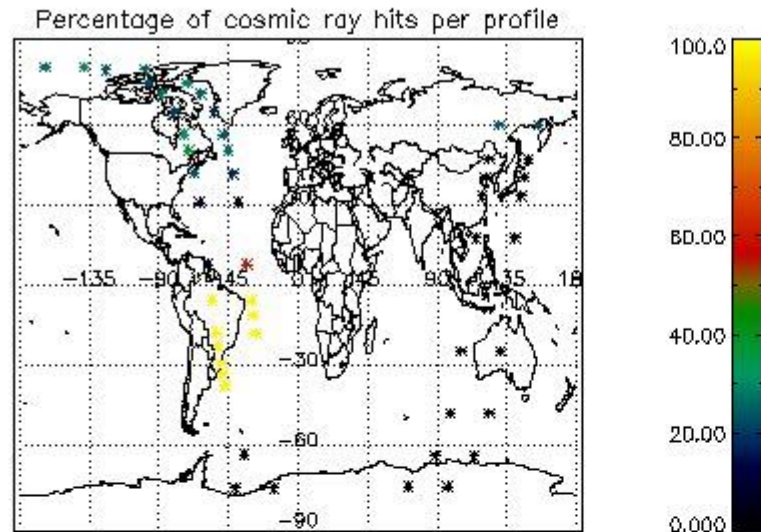

6. Statistics and plot of tangent altitude of the last measurement (DARK & BRIGHT products without errors)

6.1 Statistics on tangent altitude lost:

Statistics	DARK	BRIGHT	TWILIGHT
Mean:	14.610	20.312	11.249
St. deviation:	3.9044	4.9761	0.32361
Maximum:	20.127	27.440	11.478
Minimum:	8.8885	4.2085	11.020
Number of data:	17.000	19.000	2.0000

6.2 Plot for DARK limb products