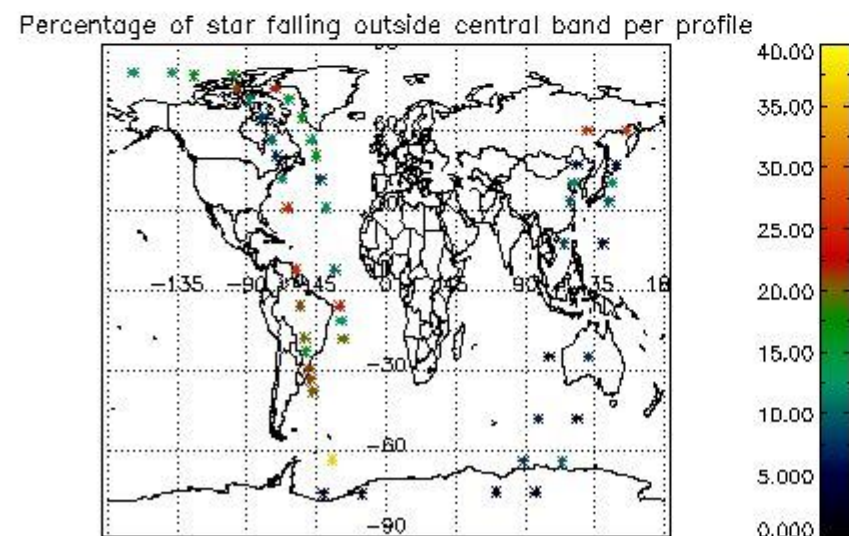

6. Statistics and plot of tangent altitude of the last measurement (DARK & BRIGHT products without errors)

6.1 Statistics on tangent altitude lost:

Statistics	DARK	BRIGHT	TWILIGHT
Mean:	14.610	20.312	11.249
St. deviation:	3.9044	4.9761	0.32361
Maximum:	20.127	27.440	11.478
Minimum:	8.8885	4.2085	11.020
Number of data:	17.000	19.000	2.0000

6.2 Plot for DARK limb products