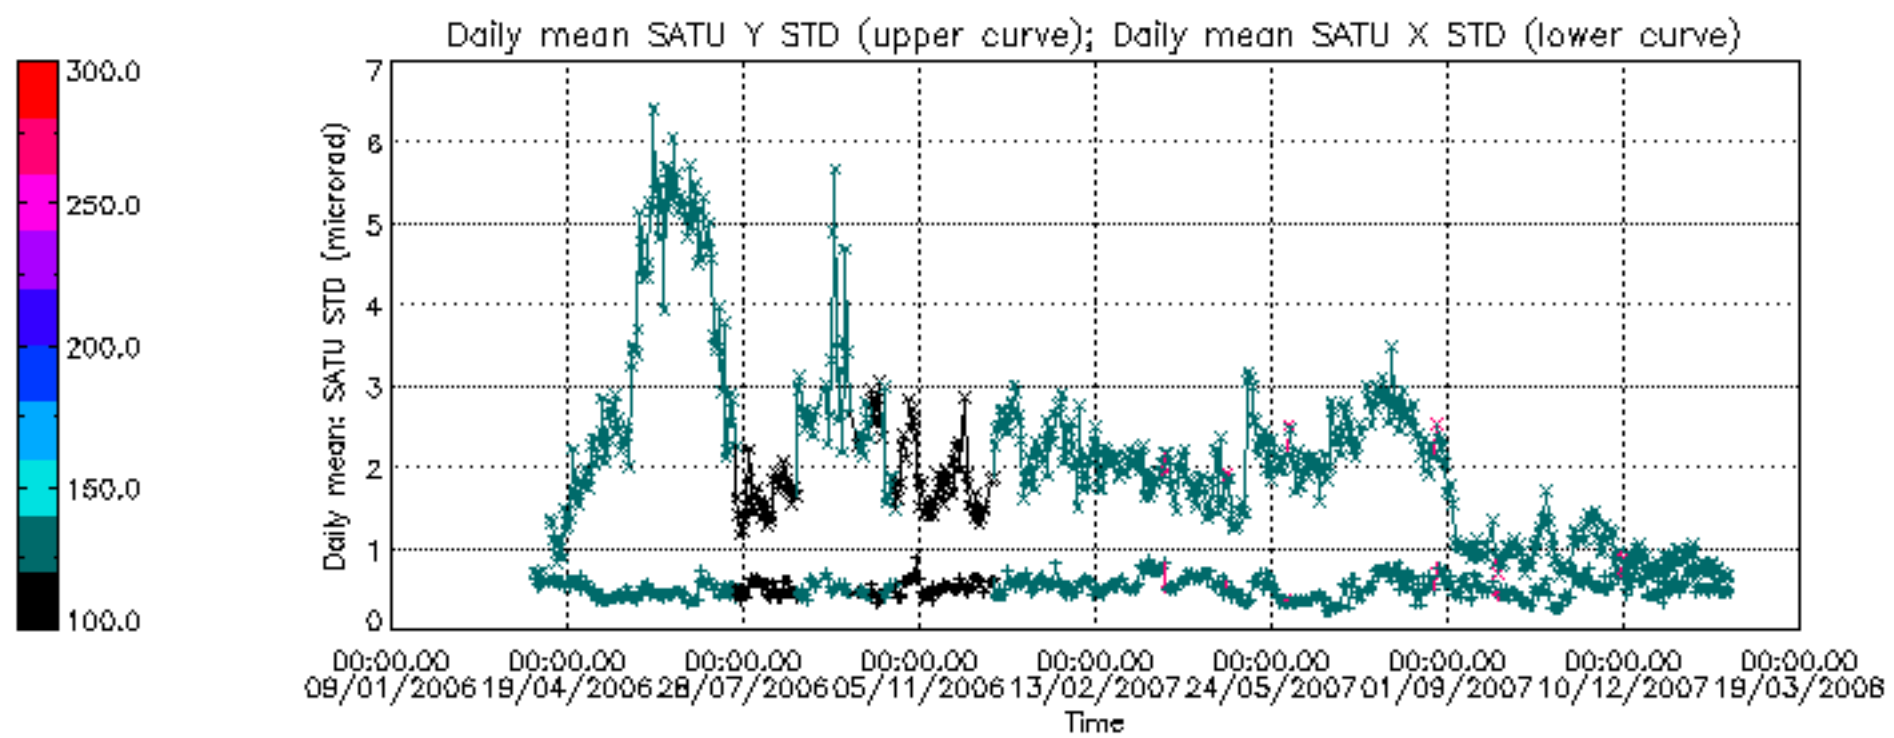

Tangent altitude at which the star is lost

Tangent altitude at which the star is lost

/nas3/ENVISAT/GOMOS/GOM_NL__0P/GOM_NL__0PNPDE20080201_015436_000041842065_00346_30961_5235.N1

1; -724.9; 01-FEB-2008 01:54:36; Dark ; 43.0; 86; 35Eta Oph ; 2.43; 10200;occ; 86; 0;30961
 2; -420.4; 01-FEB-2008 01:59:40; Dark ; 38.5; 25; 35Lam Sco ; 1.62; 28000;occ; 77; 0;30961
 3; -332.1; 01-FEB-2008 02:01:08; Dark ; 37.5; 40; The Sco ; 1.86; 7100;occ; 75; 0;30961
 4; -218.5; 01-FEB-2008 02:03:02; Dark ; 36.0; 147; Alp Ara ; 2.88; 26000;occ; 72; 0;30961
 5; -125.2; 01-FEB-2008 02:04:35; Dark ; 43.0; 141; Bet Ara ; 2.84; 4600;occ; 86; 0;30961
 6; 89.5; 01-FEB-2008 02:08:10; Dark ; 37.5; 134; Bet TrA ; 2.81; 6600;occ; 75; 0;30962
 7; 191.6; 01-FEB-2008 02:09:52; Dark ; 42.5; 4; Alp1Cen ; -0.01; 5800;occ; 85; 0;30962
 8; 342.2; 01-FEB-2008 02:12:23; Dark ; 59.5; 0; ; 0.00; 0;occ; 119; 0;30962
 9; 467.4; 01-FEB-2008 02:14:28; Dark ; 43.0; 12; Alp1Cru ; 0.77; 30000;occ; 86; 0;30962
 10; 680.9; 01-FEB-2008 02:18:01; Dark ; 38.0; 29; Bet Car ; 1.67; 10200;occ; 76; 0;30962
 11; 821.9; 01-FEB-2008 02:20:23; Dark ; 38.5; 71; Iot Car ; 2.25; 7700;occ; 77; 0;30962
 12; 927.1; 01-FEB-2008 02:22:08; Dark ; 37.0; 46; Del Vel ; 1.95; 10600;occ; 74; 0;30962
 13; 1078.7; 01-FEB-2008 02:24:39; Dark ; 40.5; 34; Gam2Vel ; 1.79; 23000;occ; 81; 0;30962
 14; 1203.9; 01-FEB-2008 02:26:45; Dark ; 39.5; 70; Zet Pup ; 2.25; 39000;occ; 79; 0;30962
 15; 1286.8; 01-FEB-2008 02:28:07; Dark ; 43.5; 117; Pi Pup ; 2.71; 3800;occ; 87; 0;30962
 16; 1433.1; 01-FEB-2008 02:30:34; Dark ; 42.5; 23; 21Eps CMa ; 1.50; 26000;occ; 85; 0;30962
 17; 1515.9; 01-FEB-2008 02:31:56; Dark ; 36.0; 179; 240mi2CMa ; 3.03; 24000;occ; 72; 0;30962
 18; 1644.9; 01-FEB-2008 02:34:05; Dark ; 45.0; 1; 9Alp CMa ; -1.44; 11000;occ; 90; 0;30962
 19; 1993.0; 01-FEB-2008 02:39:54; Dark ; 49.0; 8; 10Alp CMi ; 0.40; 6500;occ; 98; 0;30962
 20; 2198.7; 01-FEB-2008 02:43:19; Bright; 38.0; 44; 24Gam Gem ; 1.93; 11000;occ; 76; 0;30962
 21; 2308.7; 01-FEB-2008 02:45:09; Bright; 38.0; 151; 13Mu Gem ; 2.89; 3000;occ; 76; 0;30962
 22; 2456.9; 01-FEB-2008 02:47:38; Bright; 40.0; 24; 66Alp Gem ; 1.58; 10200;occ; 80; 0;30962
 23; 2566.4; 01-FEB-2008 02:49:27; Bright; 36.0; 107; 37The Aur ; 2.65; 11000;occ; 72; 0;30962
 24; 2691.8; 01-FEB-2008 02:51:32; Bright; 35.5; 42; 34Bet Aur ; 1.90; 10200;occ; 71; 0;30962
 25; 3427.9; 01-FEB-2008 03:03:49; Bright; 32.0; 49; 1Alp UMi ; 1.99; 6300;occ; 64; 0;30962