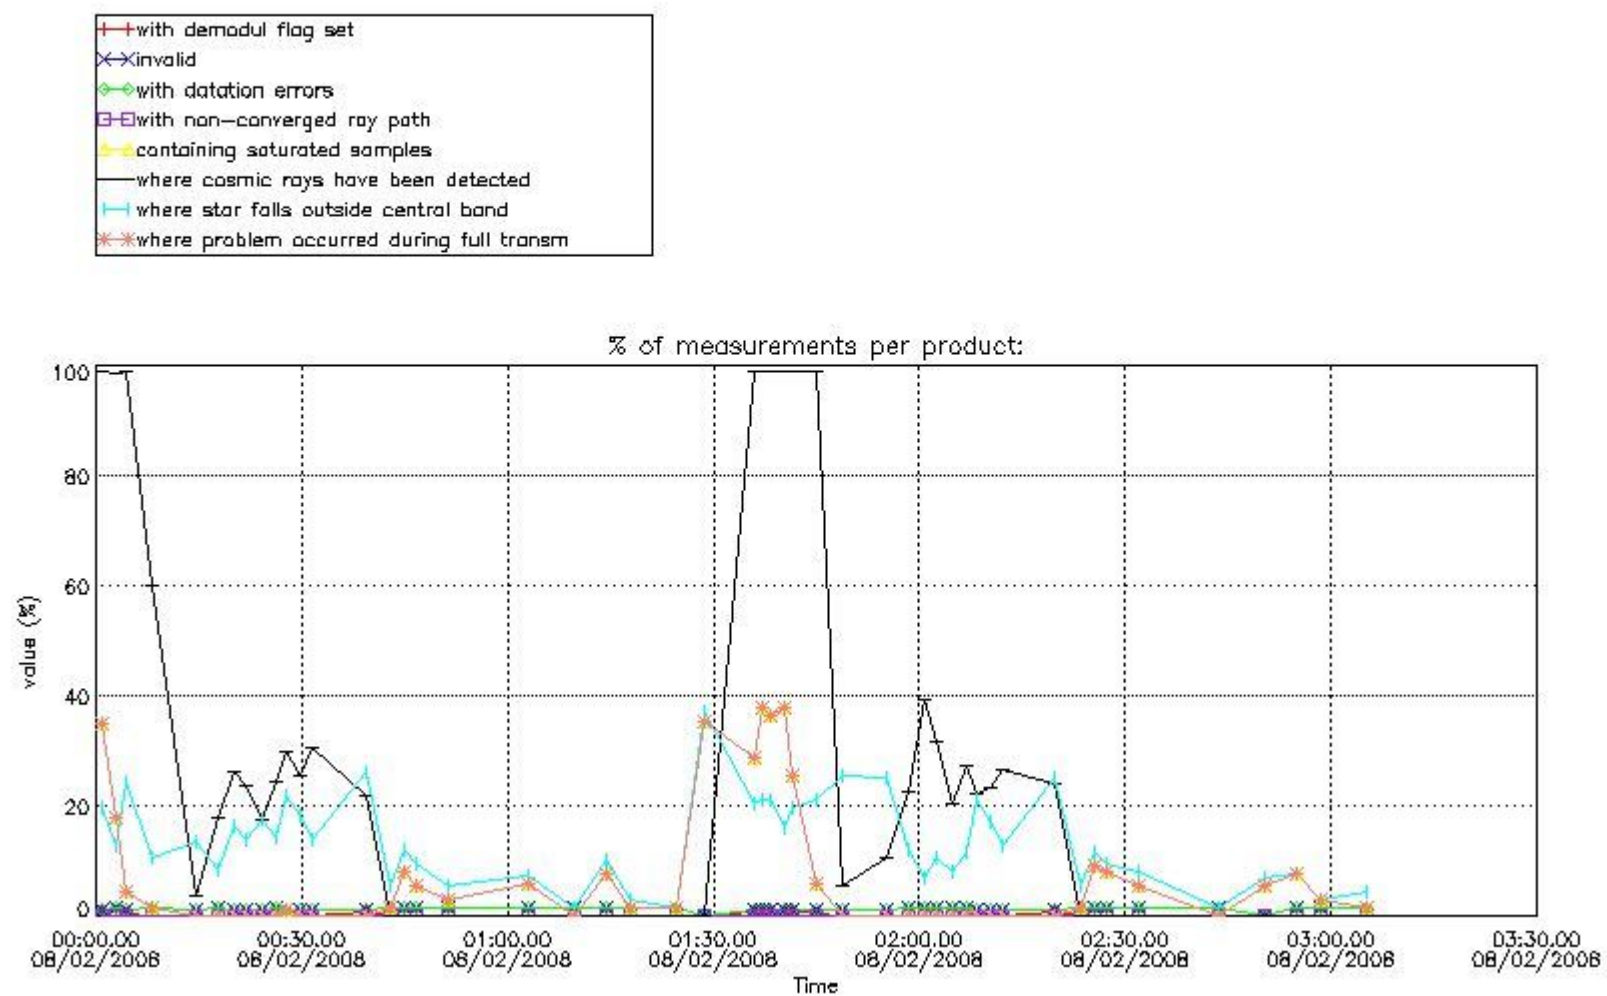

At least one measurement with demodulation flag set:	36.0000 %
Reference spectrum computed from DB:	0.00000 %
Reference spectrum with small number of measurements:	0.00000 %
SATU data not used:	0.00000 %

5.2 Plot quality information per product (time dependant)

5.3 Plot quality information per product (world map)