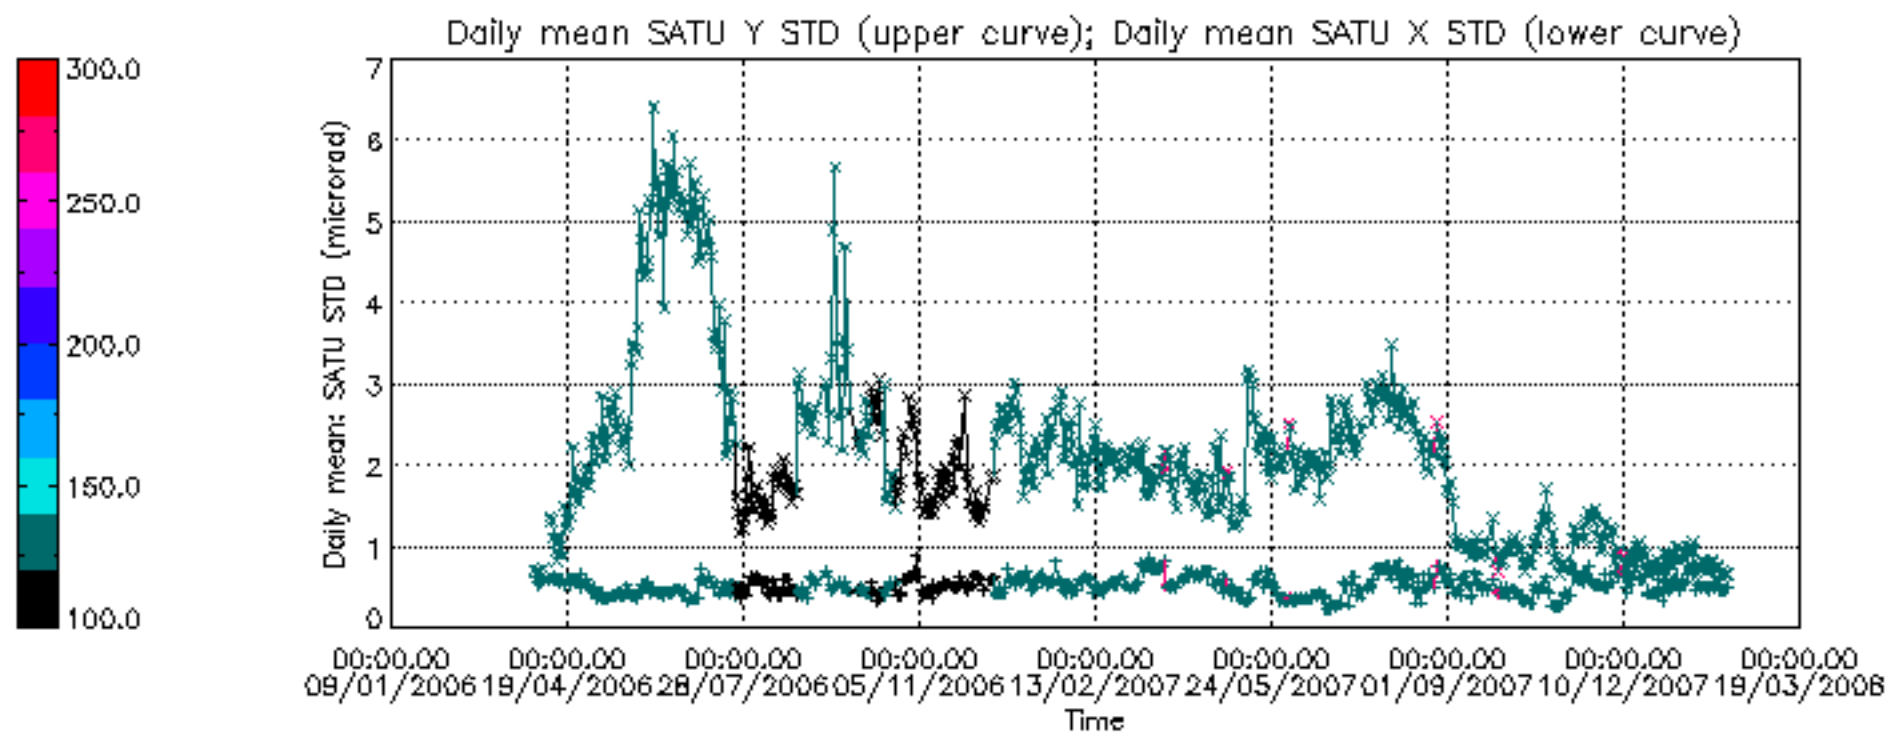

Tangent altitude at which the star is lost

Tangent altitude at which the star is lost

/nas3/ENVISAT/GOMOS/GOM_NL__0P/GOM_NL__0PNPDE20080201_015436_000041842065_00346_30961_5235.N1

1; -724.9; 01-FEB-2008 01:54:36; Dark ; 43.0; 86; 35Eta Oph ; 2.43; 10200;occ; 86; 0;30961
 2; -420.4; 01-FEB-2008 01:59:40; Dark ; 38.5; 25; 35Lam Sco ; 1.62; 28000;occ; 77; 0;30961
 3; -332.1; 01-FEB-2008 02:01:08; Dark ; 37.5; 40; The Sco ; 1.86; 7100;occ; 75; 0;30961
 4; -218.5; 01-FEB-2008 02:03:02; Dark ; 36.0; 147; Alp Ara ; 2.88; 26000;occ; 72; 0;30961
 5; -125.2; 01-FEB-2008 02:04:35; Dark ; 43.0; 141; Bet Ara ; 2.84; 4600;occ; 86; 0;30961
 6; 89.5; 01-FEB-2008 02:08:10; Dark ; 37.5; 134; Bet TrA ; 2.81; 6600;occ; 75; 0;30962
 7; 191.6; 01-FEB-2008 02:09:52; Dark ; 42.5; 4; Alp1Cen ; -0.01; 5800;occ; 85; 0;30962
 8; 342.2; 01-FEB-2008 02:12:23; Dark ; 59.5; 0; ; 0.00; 0;occ; 119; 0;30962
 9; 467.4; 01-FEB-2008 02:14:28; Dark ; 43.0; 12; Alp1Cru ; 0.77; 30000;occ; 86; 0;30962
 10; 680.9; 01-FEB-2008 02:18:01; Dark ; 38.0; 29; Bet Car ; 1.67; 10200;occ; 76; 0;30962
 11; 821.9; 01-FEB-2008 02:20:23; Dark ; 38.5; 71; Iot Car ; 2.25; 7700;occ; 77; 0;30962
 12; 927.1; 01-FEB-2008 02:22:08; Dark ; 37.0; 46; Del Vel ; 1.95; 10600;occ; 74; 0;30962
 13; 1078.7; 01-FEB-2008 02:24:39; Dark ; 40.5; 34; Gam2Vel ; 1.79; 23000;occ; 81; 0;30962
 14; 1203.9; 01-FEB-2008 02:26:45; Dark ; 39.5; 70; Zet Pup ; 2.25; 39000;occ; 79; 0;30962
 15; 1286.8; 01-FEB-2008 02:28:07; Dark ; 43.5; 117; Pi Pup ; 2.71; 3800;occ; 87; 0;30962
 16; 1433.1; 01-FEB-2008 02:30:34; Dark ; 42.5; 23; 21Eps CMa ; 1.50; 26000;occ; 85; 0;30962
 17; 1515.9; 01-FEB-2008 02:31:56; Dark ; 36.0; 179; 240mi2CMa ; 3.03; 24000;occ; 72; 0;30962
 18; 1644.9; 01-FEB-2008 02:34:05; Dark ; 45.0; 1; 9Alp CMa ; -1.44; 11000;occ; 90; 0;30962
 19; 1993.0; 01-FEB-2008 02:39:54; Dark ; 49.0; 8; 10Alp CMi ; 0.40; 6500;occ; 98; 0;30962
 20; 2198.7; 01-FEB-2008 02:43:19; Bright; 38.0; 44; 24Gam Gem ; 1.93; 11000;occ; 76; 0;30962
 21; 2308.7; 01-FEB-2008 02:45:09; Bright; 38.0; 151; 13Mu Gem ; 2.89; 3000;occ; 76; 0;30962
 22; 2456.9; 01-FEB-2008 02:47:38; Bright; 40.0; 24; 66Alp Gem ; 1.58; 10200;occ; 80; 0;30962
 23; 2566.4; 01-FEB-2008 02:49:27; Bright; 36.0; 107; 37The Aur ; 2.65; 11000;occ; 72; 0;30962
 24; 2691.8; 01-FEB-2008 02:51:32; Bright; 35.5; 42; 34Bet Aur ; 1.90; 10200;occ; 71; 0;30962
 25; 3427.9; 01-FEB-2008 03:03:49; Bright; 32.0; 49; 1Alp UMi ; 1.99; 6300;occ; 64; 0;30962