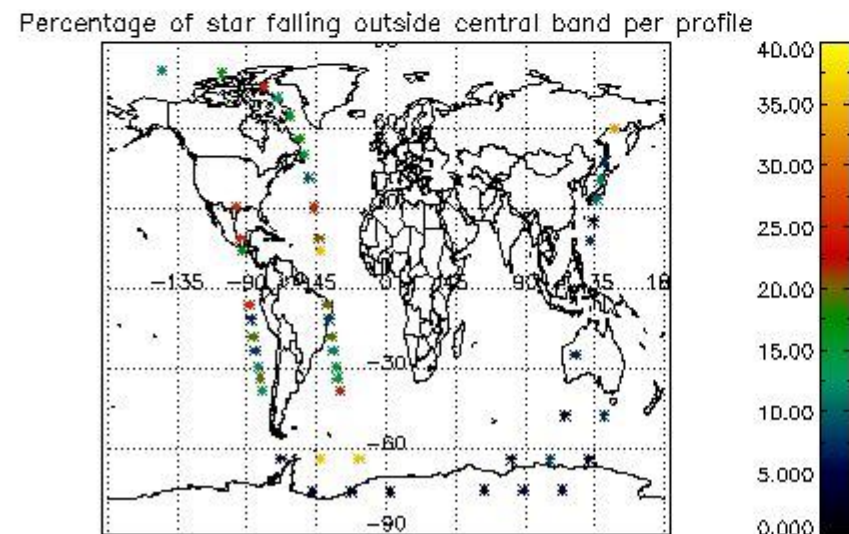

6. Statistics and plot of tangent altitude of the last measurement (DARK & BRIGHT products without errors)

6.1 Statistics on tangent altitude lost:

Statistics	DARK	BRIGHT	TWILIGHT
Mean:	13.272	20.121	13.501
St. deviation:	4.7258	5.9530	2.0206
Maximum:	20.197	25.602	16.547
Minimum:	3.4923	4.4883	10.315
Number of data:	17.000	20.000	6.0000

6.2 Plot for DARK limb products