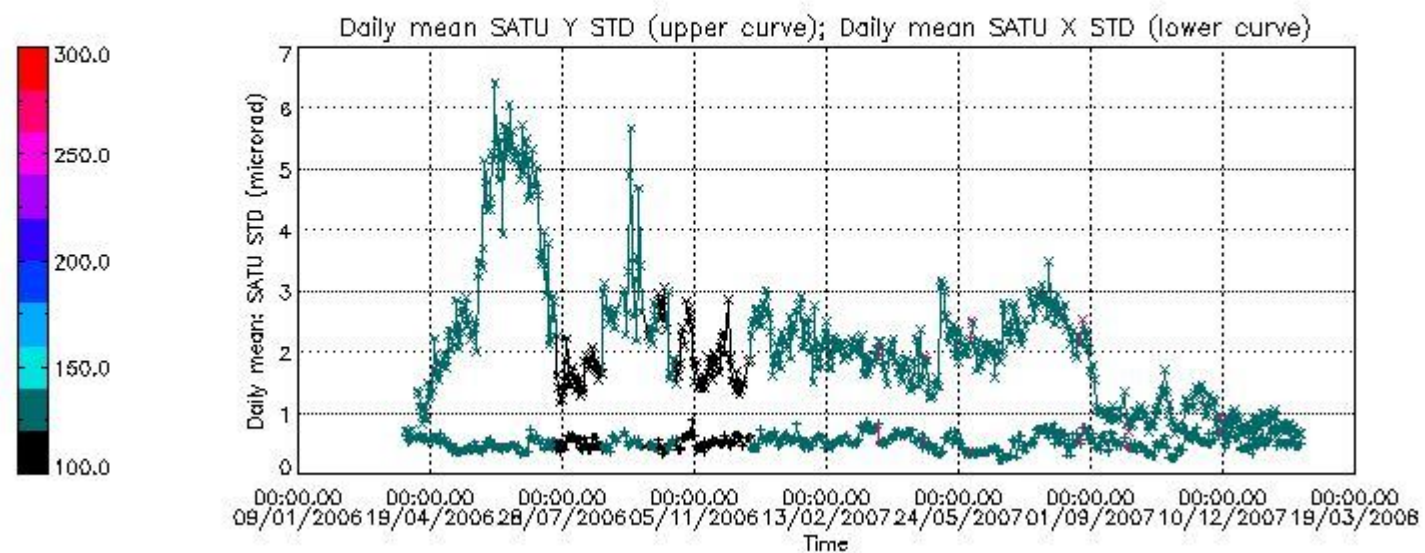

Number of data:	15000.	15000.	16900.	16900.

7.2.2 Trend of daily SATU NEA St. deviation since 1st April 2006 (dark limb)

The long term trend of the SATU 'X' and 'Y' standard deviations should be constant during the whole mission.

The colorbar represents the start tangent altitude (km) of the occultations.

Upper curve: STD of SATU Y axis

Lower curve: STD of SATU X axis

8. Auxiliary Data Files used for the production reported in section 2.4

The number reported in the third column indicates since which file (see list in section 2.4) the corresponding auxiliary file has been used. The fourth column is the date of those product files.

Type	Auxiliary Filename	Used since product	Used since product date
INST_PHYS_CHARACTERISTICS	GOM_INS_AXNIEC20050627_150713_20030716_120000_20100101_000000	1	07-FEB-2008 00:00:35
CALIBRATION_DATABASE	GOM_CAL_AXVIEC20080128_161239_20080126_000000_20100101_000000	1	07-FEB-2008 00:00:35
LEVEL-1B_PROC_CONFIG	GOM_PR1_AXNIEC20050627_151042_20020301_000000_20100101_000000	1	07-FEB-2008 00:00:35
STAR_CATALOGUE	GOM_CAT_AXVIEC20020121_161009_20020101_000000_20200101_000000	1	07-FEB-2008 00:00:35
STELLAR_SPECTRA_DATABANK	GOM_STS_AXNIEC20040308_103538_20020101_160000_20100101_000000	1	07-FEB-2008 00:00:35
ECMWF_FILE	AUX_ECF_AXNECM20080206_073112_20080206_210000_20080207_090000	1	07-FEB-2008 00:00:35
ECMWF_FILE	AUX_ECF_AXNECM20080206_184054_20080207_030000_20080207_150000	36	07-FEB-2008 03:26:32
OPTIONAL_ECMWF_FILE	MISSING	1	07-FEB-2008 00:00:35
ORBIT_DATA_FILE	DOR_NAV_OPNPDE20080206_205732_000060572065_00429_31044_5099.N1	1	07-FEB-2008 00:00:35
ORBIT_DATA_FILE	DOR_NAV_OPNPDE20080206_224348_000057382065_00430_31045_5100.N1	6	07-FEB-2008 00:26:53
ORBIT_DATA_FILE	DOR_NAV_OPNPDE20080207_002445_000054192065_00431_31046_5101.N1	36	07-FEB-2008 03:26:32