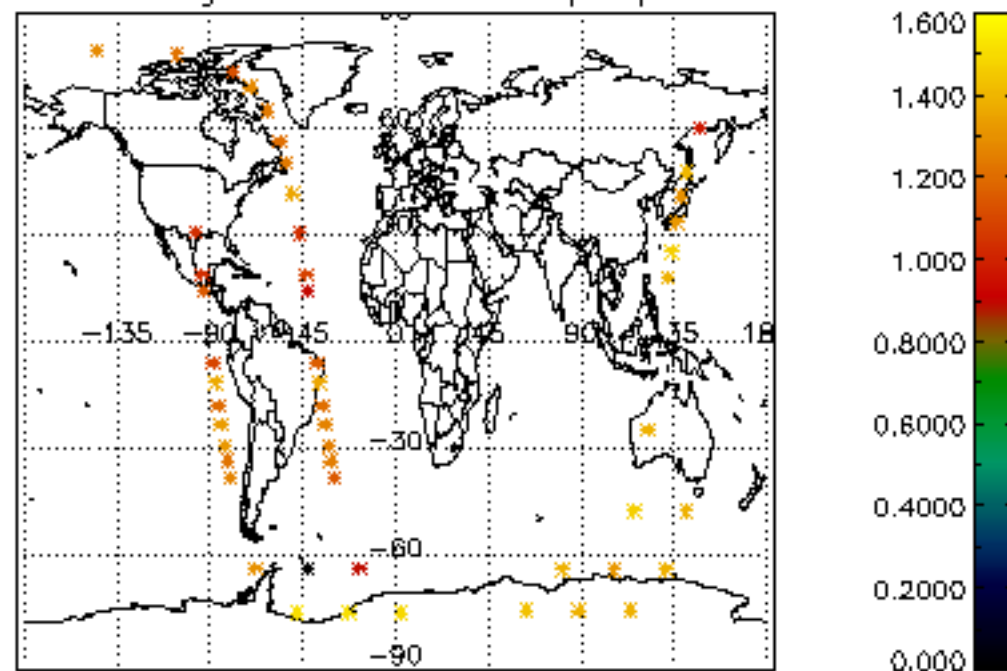

Percentage of datation errors per profile