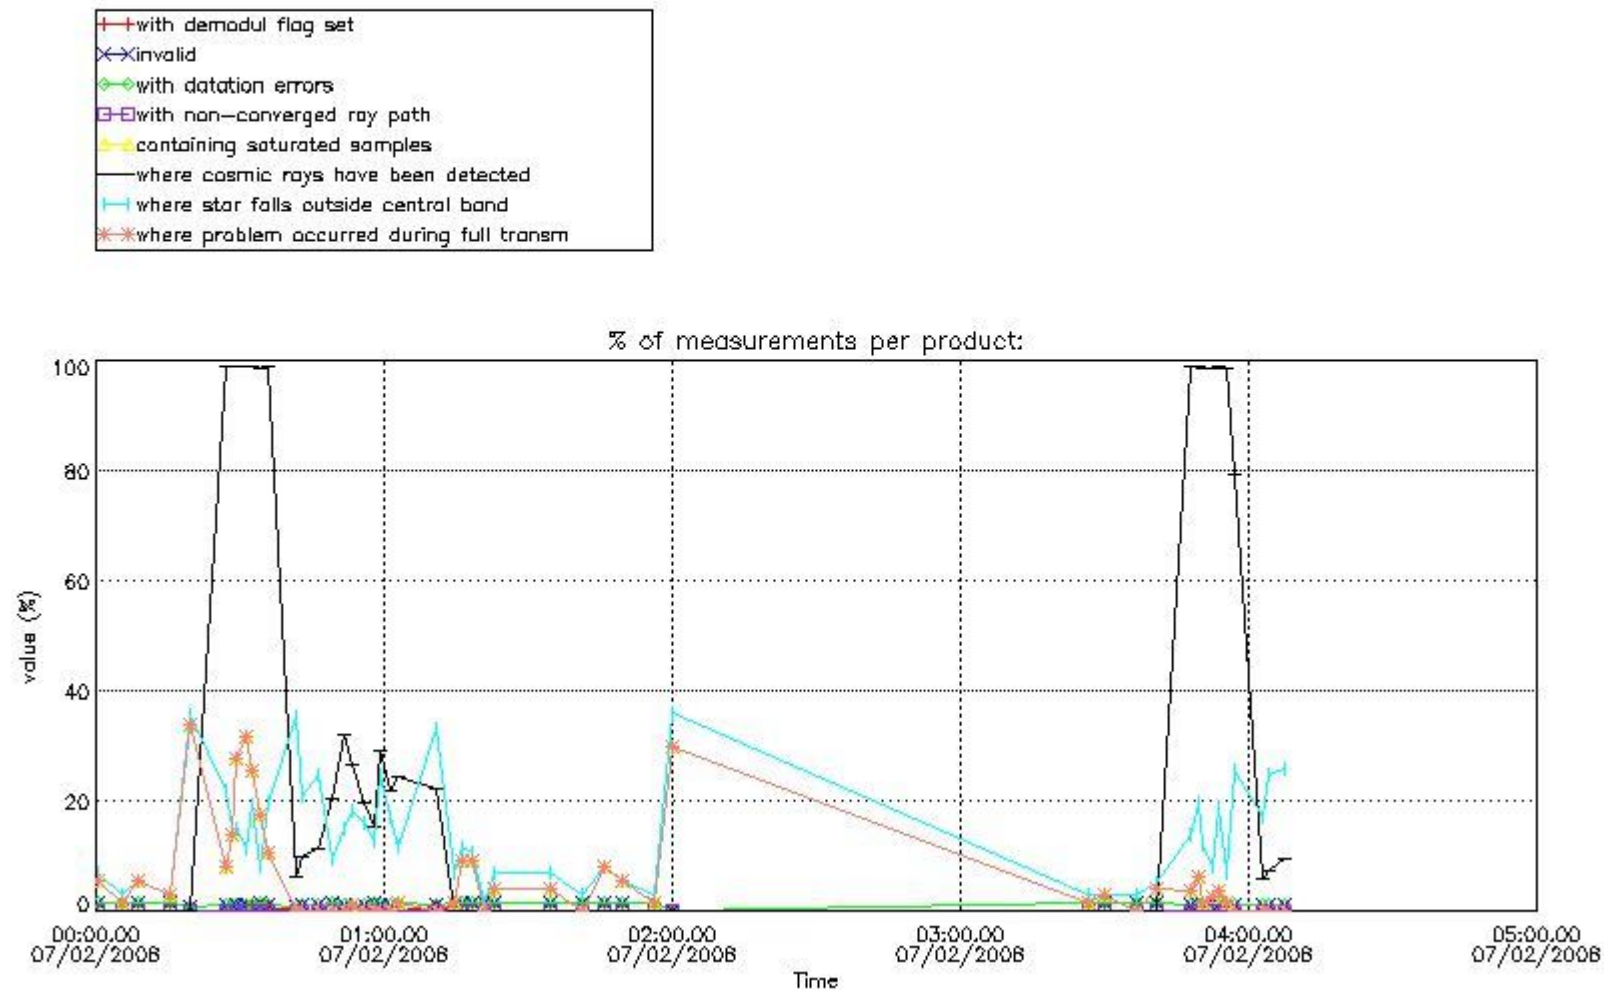

At least one measurement with demodulation flag set:	34.6939 %
Reference spectrum computed from DB:	0.00000 %
Reference spectrum with small number of measurements:	0.00000 %
SATU data not used:	0.00000 %

5.2 Plot quality information per product (time dependant)

5.3 Plot quality information per product (world map)