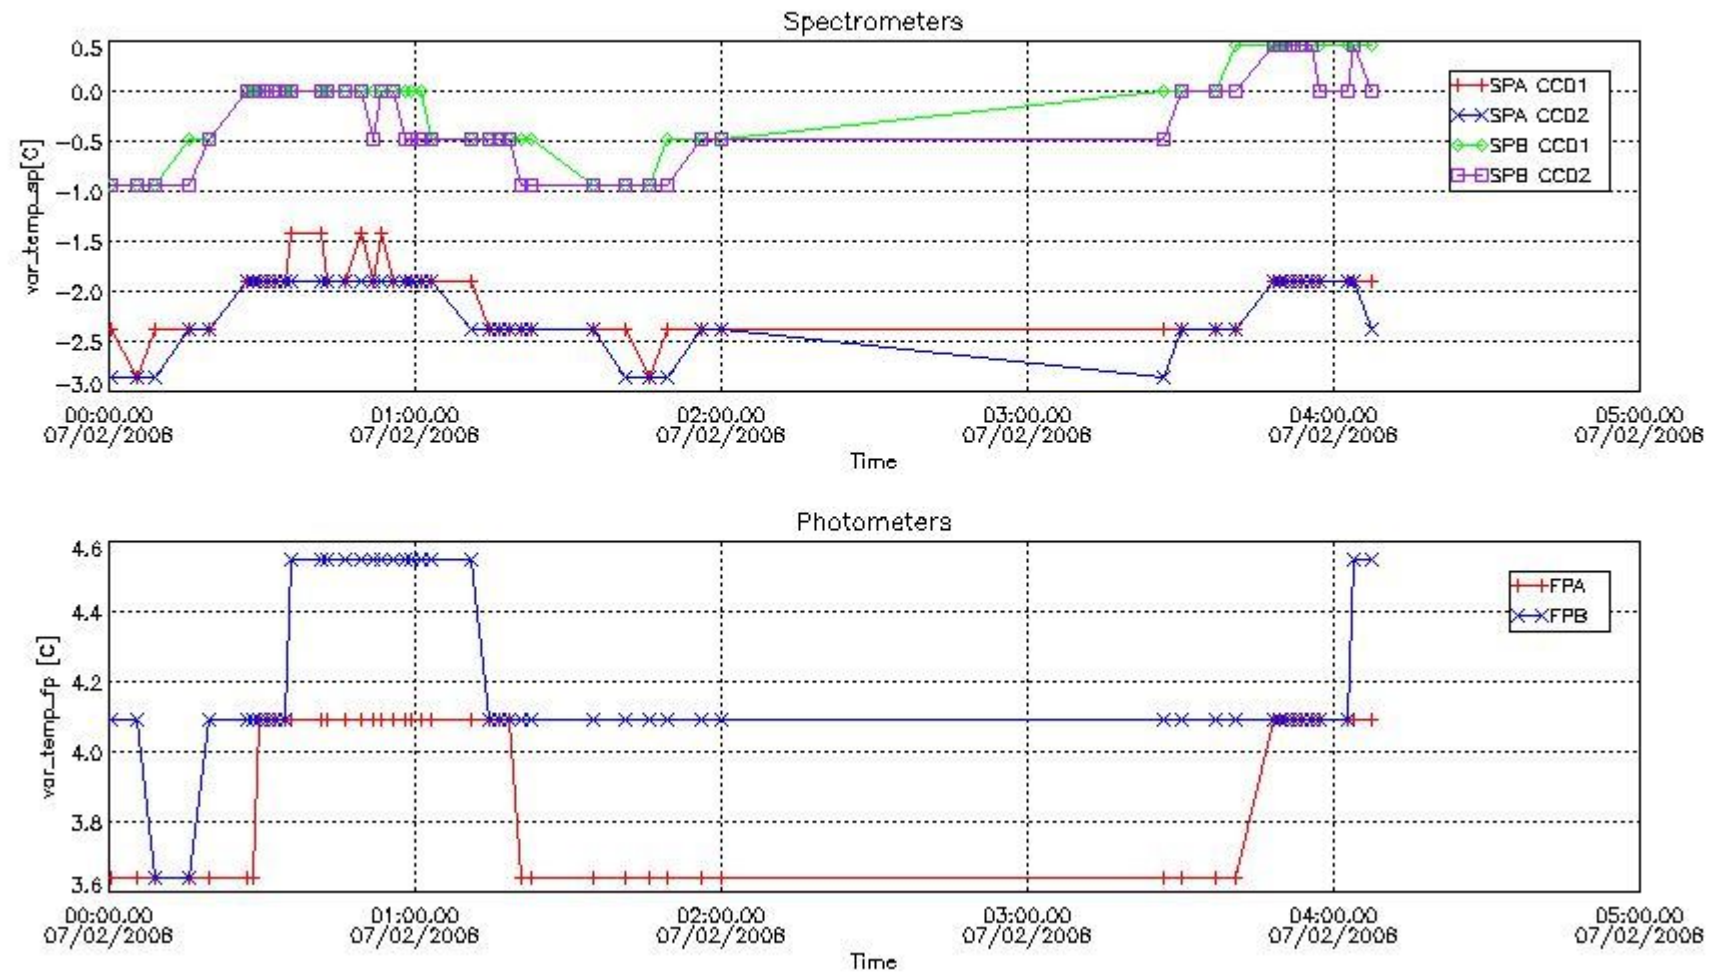

4. Overview of dark signal processing per product

The Dark Charge (DC) is a temperature-dependant signal added to the useful measurements and it is therefore subtracted from them during the processing. There are two phenomena that produce a continuous increase of the DC: the "hot pixels" (a pixel is "hot" when its DC exceeds by a significant amount its value measured on ground at the same temperature) and the "Random Telegraphic Signal" (abrupt change positive or negative of the CCD pixel signal, random in time, affecting only the DC part of the signal and not the photon generated signal).

In this section a list of products that did not use the Dark Sky Area (DSA) observation for the DC computation is given. It is also provided the mean DC plot per product for dark limb products with no error flag set.

4.1 All products used the DSA observation for the DC computation

4.2 Plot of mean dark charges per product: only products in DARK limb conditions without errors are used