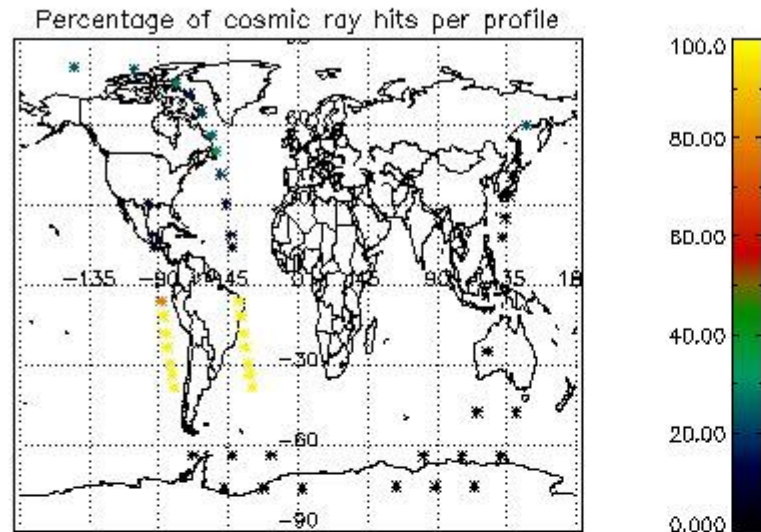

6. Statistics and plot of tangent altitude of the last measurement (DARK & BRIGHT products without errors)

6.1 Statistics on tangent altitude lost:

Statistics	DARK	BRIGHT	TWILIGHT
Mean:	13.272	20.121	13.501
St. deviation:	4.7258	5.9530	2.0206
Maximum:	20.197	25.602	16.547
Minimum:	3.4923	4.4883	10.315
Number of data:	17.000	20.000	6.0000

6.2 Plot for DARK limb products