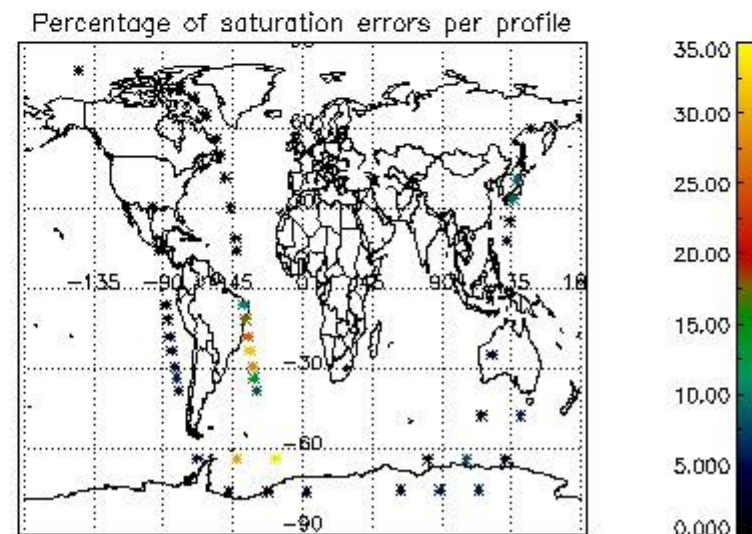

6. Statistics and plot of tangent altitude of the last measurement (DARK & BRIGHT products without errors)

6.1 Statistics on tangent altitude lost:

Statistics	DARK	BRIGHT	TWILIGHT
Mean:	13.272	20.121	13.501
St. deviation:	4.7258	5.9530	2.0206
Maximum:	20.197	25.602	16.547
Minimum:	3.4923	4.4883	10.315
Number of data:	17.000	20.000	6.0000

6.2 Plot for DARK limb products