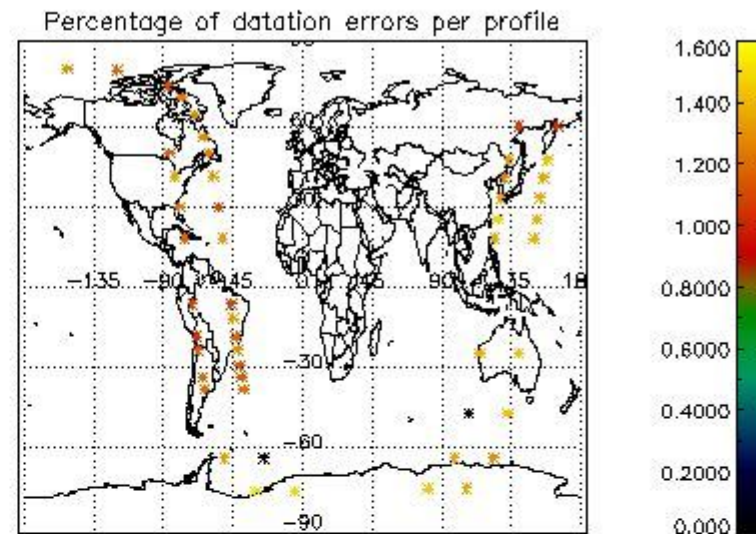

6. Statistics and plot of tangent altitude of the last measurement (DARK & BRIGHT products without errors)

6.1 Statistics on tangent altitude lost:

Statistics	DARK	BRIGHT	TWILIGHT
Mean:	14.570	20.079	10.816
St. deviation:	4.7315	4.4966	0.76404
Maximum:	23.905	26.411	11.843
Minimum:	6.1992	4.1908	9.7750
Number of data:	16.000	22.000	5.0000

6.2 Plot for DARK limb products