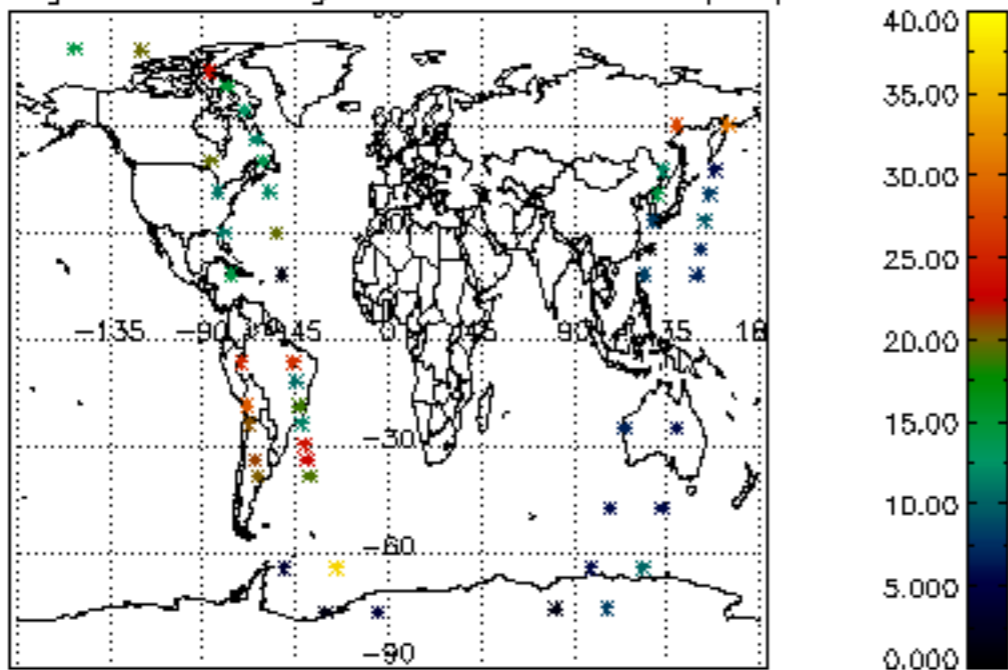

Percentage of star falling outside central band per profile