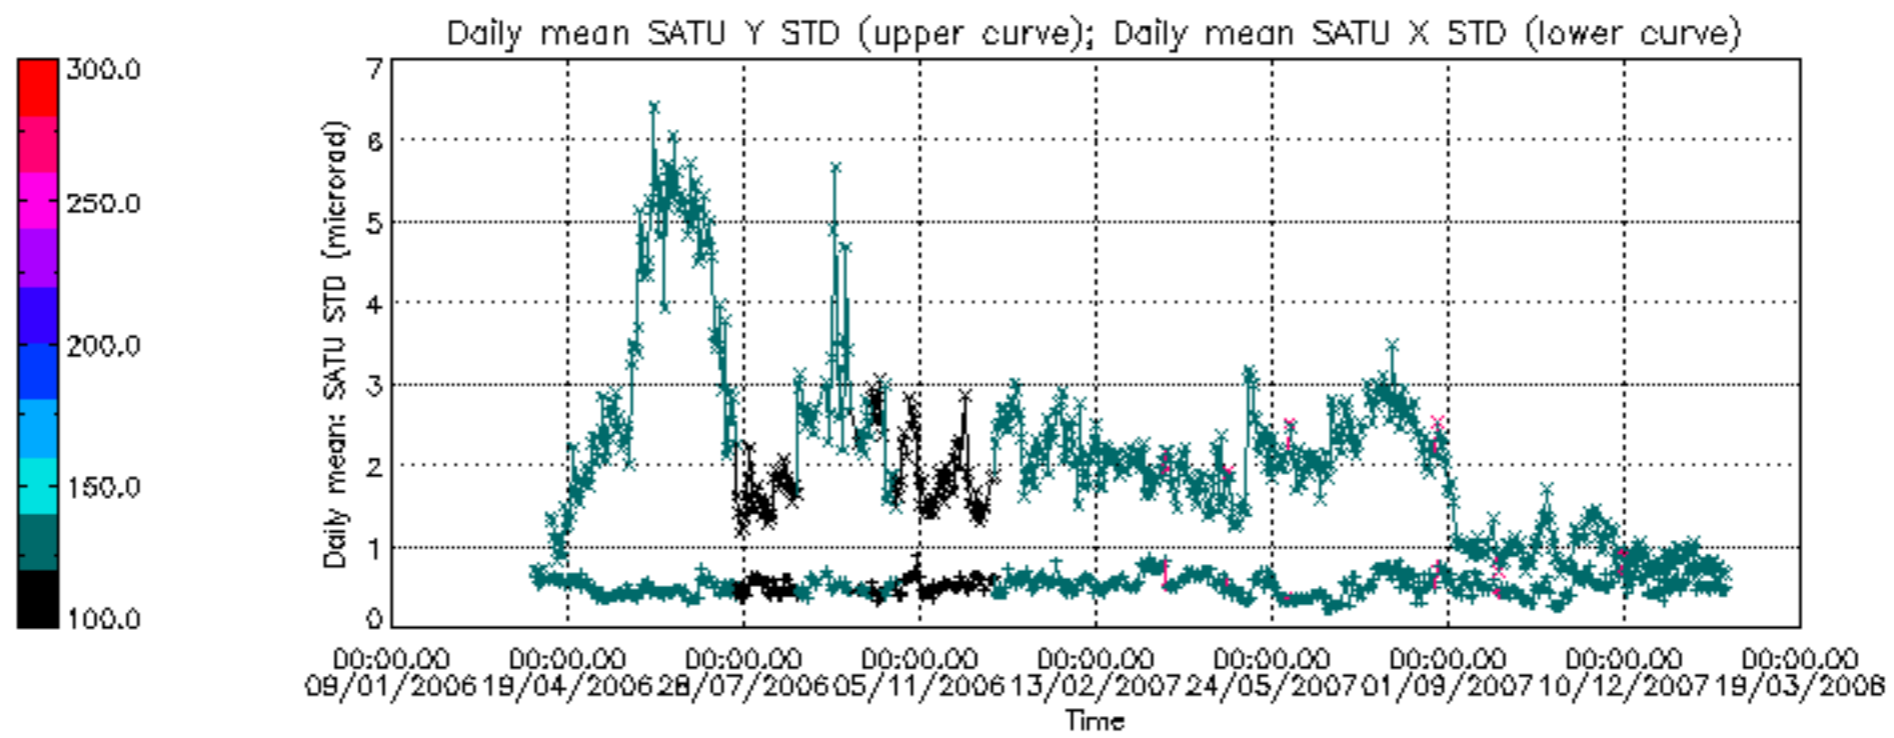

Tangent altitude at which the star is lost

Tangent altitude at which the star is lost

/nas3/ENVISAT/GOMOS/GOM_NL__0P/GOM_NL__0PNPDE20080201_015436_000041842065_00346_30961_5235.N1

1; -724.9; 01-FEB-2008 01:54:36; Dark ; 43.0; 86; 35Eta Oph ; 2.43; 10200;occ; 86; 0;30961
 2; -420.4; 01-FEB-2008 01:59:40; Dark ; 38.5; 25; 35Lam Sco ; 1.62; 28000;occ; 77; 0;30961
 3; -332.1; 01-FEB-2008 02:01:08; Dark ; 37.5; 40; The Sco ; 1.86; 7100;occ; 75; 0;30961
 4; -218.5; 01-FEB-2008 02:03:02; Dark ; 36.0; 147; Alp Ara ; 2.88; 26000;occ; 72; 0;30961
 5; -125.2; 01-FEB-2008 02:04:35; Dark ; 43.0; 141; Bet Ara ; 2.84; 4600;occ; 86; 0;30961
 6; 89.5; 01-FEB-2008 02:08:10; Dark ; 37.5; 134; Bet TrA ; 2.81; 6600;occ; 75; 0;30962
 7; 191.6; 01-FEB-2008 02:09:52; Dark ; 42.5; 4; Alp1Cen ; -0.01; 5800;occ; 85; 0;30962
 8; 342.2; 01-FEB-2008 02:12:23; Dark ; 59.5; 0; ; 0.00; 0;occ; 119; 0;30962
 9; 467.4; 01-FEB-2008 02:14:28; Dark ; 43.0; 12; Alp1Cru ; 0.77; 30000;occ; 86; 0;30962
 10; 680.9; 01-FEB-2008 02:18:01; Dark ; 38.0; 29; Bet Car ; 1.67; 10200;occ; 76; 0;30962
 11; 821.9; 01-FEB-2008 02:20:23; Dark ; 38.5; 71; Iot Car ; 2.25; 7700;occ; 77; 0;30962
 12; 927.1; 01-FEB-2008 02:22:08; Dark ; 37.0; 46; Del Vel ; 1.95; 10600;occ; 74; 0;30962
 13; 1078.7; 01-FEB-2008 02:24:39; Dark ; 40.5; 34; Gam2Vel ; 1.79; 23000;occ; 81; 0;30962
 14; 1203.9; 01-FEB-2008 02:26:45; Dark ; 39.5; 70; Zet Pup ; 2.25; 39000;occ; 79; 0;30962
 15; 1286.8; 01-FEB-2008 02:28:07; Dark ; 43.5; 117; Pi Pup ; 2.71; 3800;occ; 87; 0;30962
 16; 1433.1; 01-FEB-2008 02:30:34; Dark ; 42.5; 23; 21Eps CMa ; 1.50; 26000;occ; 85; 0;30962
 17; 1515.9; 01-FEB-2008 02:31:56; Dark ; 36.0; 179; 240mi2CMa ; 3.03; 24000;occ; 72; 0;30962
 18; 1644.9; 01-FEB-2008 02:34:05; Dark ; 45.0; 1; 9Alp CMa ; -1.44; 11000;occ; 90; 0;30962
 19; 1993.0; 01-FEB-2008 02:39:54; Dark ; 49.0; 8; 10Alp CMi ; 0.40; 6500;occ; 98; 0;30962
 20; 2198.7; 01-FEB-2008 02:43:19; Bright; 38.0; 44; 24Gam Gem ; 1.93; 11000;occ; 76; 0;30962
 21; 2308.7; 01-FEB-2008 02:45:09; Bright; 38.0; 151; 13Mu Gem ; 2.89; 3000;occ; 76; 0;30962
 22; 2456.9; 01-FEB-2008 02:47:38; Bright; 40.0; 24; 66Alp Gem ; 1.58; 10200;occ; 80; 0;30962
 23; 2566.4; 01-FEB-2008 02:49:27; Bright; 36.0; 107; 37The Aur ; 2.65; 11000;occ; 72; 0;30962
 24; 2691.8; 01-FEB-2008 02:51:32; Bright; 35.5; 42; 34Bet Aur ; 1.90; 10200;occ; 71; 0;30962
 25; 3427.9; 01-FEB-2008 03:03:49; Bright; 32.0; 49; 1Alp UMi ; 1.99; 6300;occ; 64; 0;30962