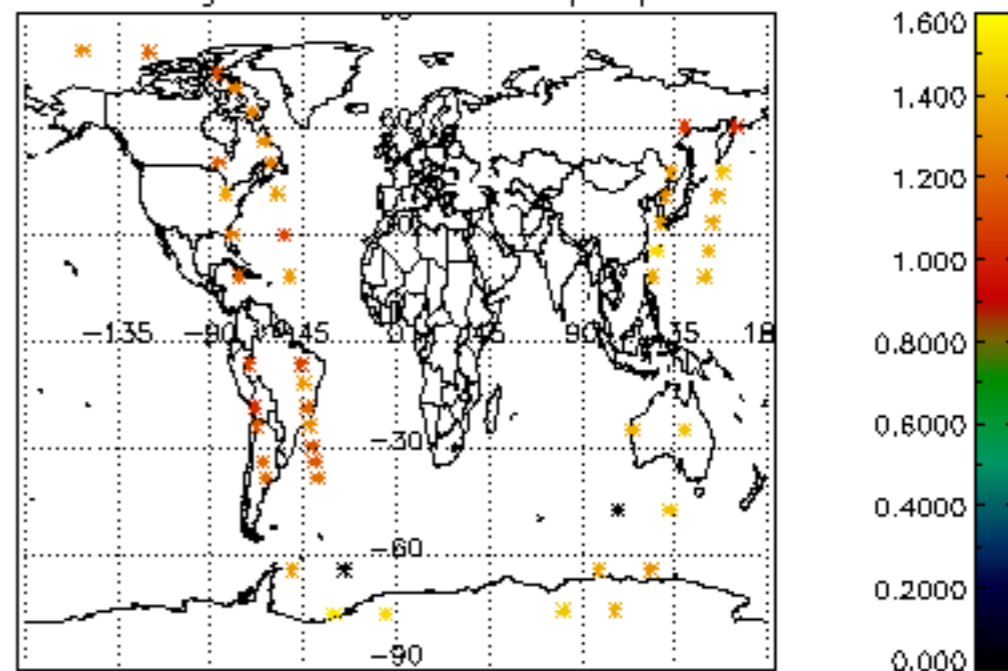

Percentage of datation errors per profile