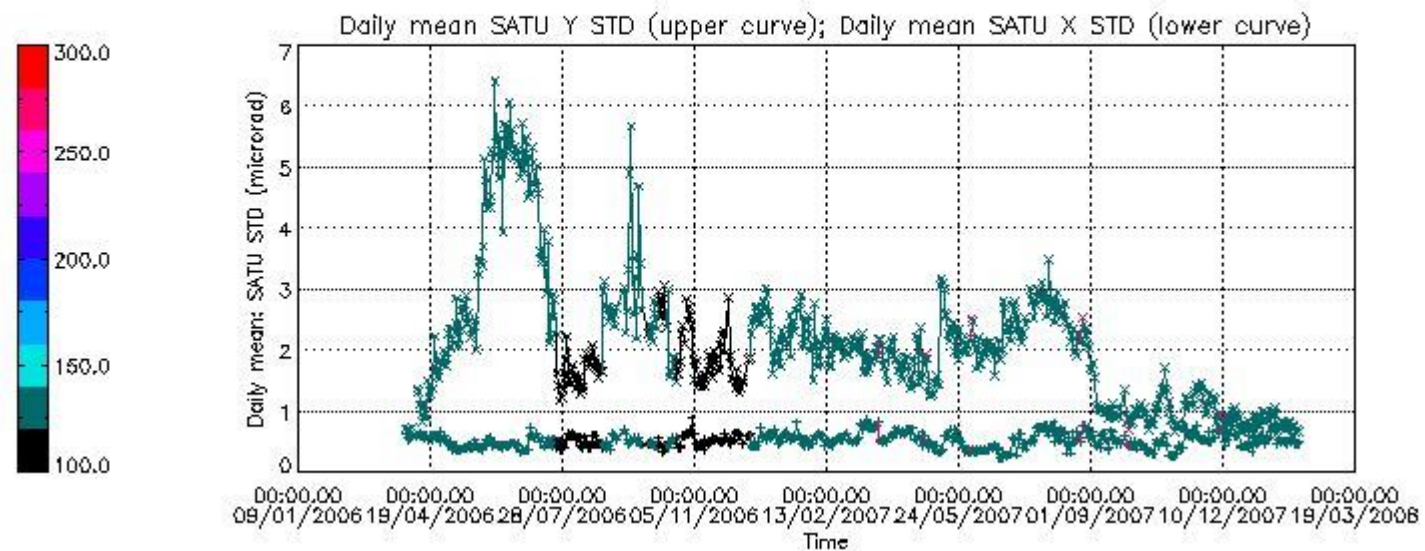

Number of data:	14000.	14000.	18300.	18300.

7.2.2 Trend of daily SATU NEA St. deviation since 1st April 2006 (dark limb)

The long term trend of the SATU 'X' and 'Y' standard deviations should be constant during the whole mission.

The colorbar represents the start tangent altitude (km) of the occultations.

Upper curve: STD of SATU Y axis

Lower curve: STD of SATU X axis

8. Auxiliary Data Files used for the production reported in section 2.4

The number reported in the third column indicates since which file (see list in section 2.4) the corresponding auxiliary file has been used. The fourth column is the date of those product files.

Type	Auxiliary Filename	Used since product	Used since product date
INST_PHYS_CHARACTERISTICS	GOM_INS_AXNIEC20050627_150713_20030716_120000_20100101_000000	1	06-FEB-2008 00:01:51
CALIBRATION_DATABASE	GOM_CAL_AXVIEC20080128_161239_20080126_000000_20100101_000000	1	06-FEB-2008 00:01:51
LEVEL-1B_PROC_CONFIG	GOM_PR1_AXNIEC20050627_151042_20020301_000000_20100101_000000	1	06-FEB-2008 00:01:51
STAR_CATALOGUE	GOM_CAT_AXVIEC20020121_161009_20020101_000000_20200101_000000	1	06-FEB-2008 00:01:51
STELLAR_SPECTRA_DATABANK	GOM_STS_AXNIEC20040308_103538_20020101_160000_20100101_000000	1	06-FEB-2008 00:01:51
ECMWF_FILE	AUX_ECF_AXNECM20080205_073112_20080205_210000_20080206_090000	1	06-FEB-2008 00:01:51
OPTIONAL_ECMWF_FILE	MISSING	1	06-FEB-2008 00:01:51
ORBIT_DATA_FILE	DOR_NAV_OPNPDE20080205_212932_000060572065_00415_31030_5092.N1	1	06-FEB-2008 00:01:51
ORBIT_DATA_FILE	DOR_NAV_OPNPDE20080205_231029_000060572065_00416_31031_5093.N1	13	06-FEB-2008 00:58:27
ORBIT_DATA_FILE	DOR_NAV_OPNPDE20080206_005126_000044632065_00417_31032_5094.N1	38	06-FEB-2008 02:17:33