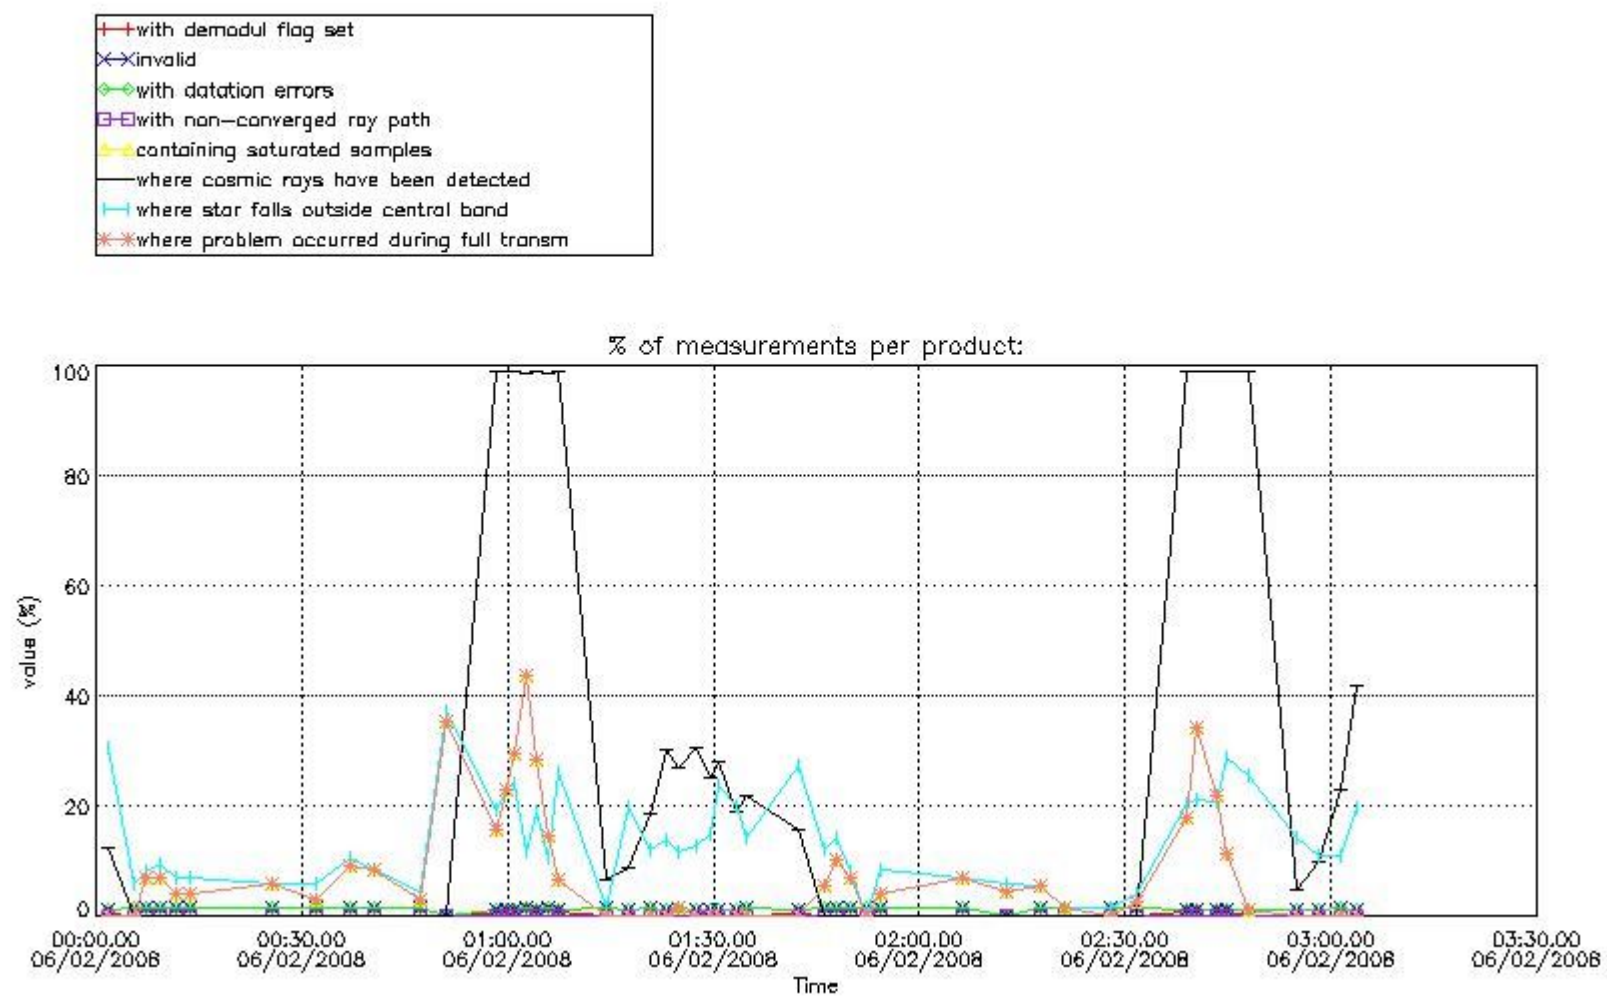

At least one measurement with demodulation flag set:	34.0000 %
Reference spectrum computed from DB:	0.00000 %
Reference spectrum with small number of measurements:	0.00000 %
SATU data not used:	0.00000 %

5.2 Plot quality information per product (time dependant)

5.3 Plot quality information per product (world map)