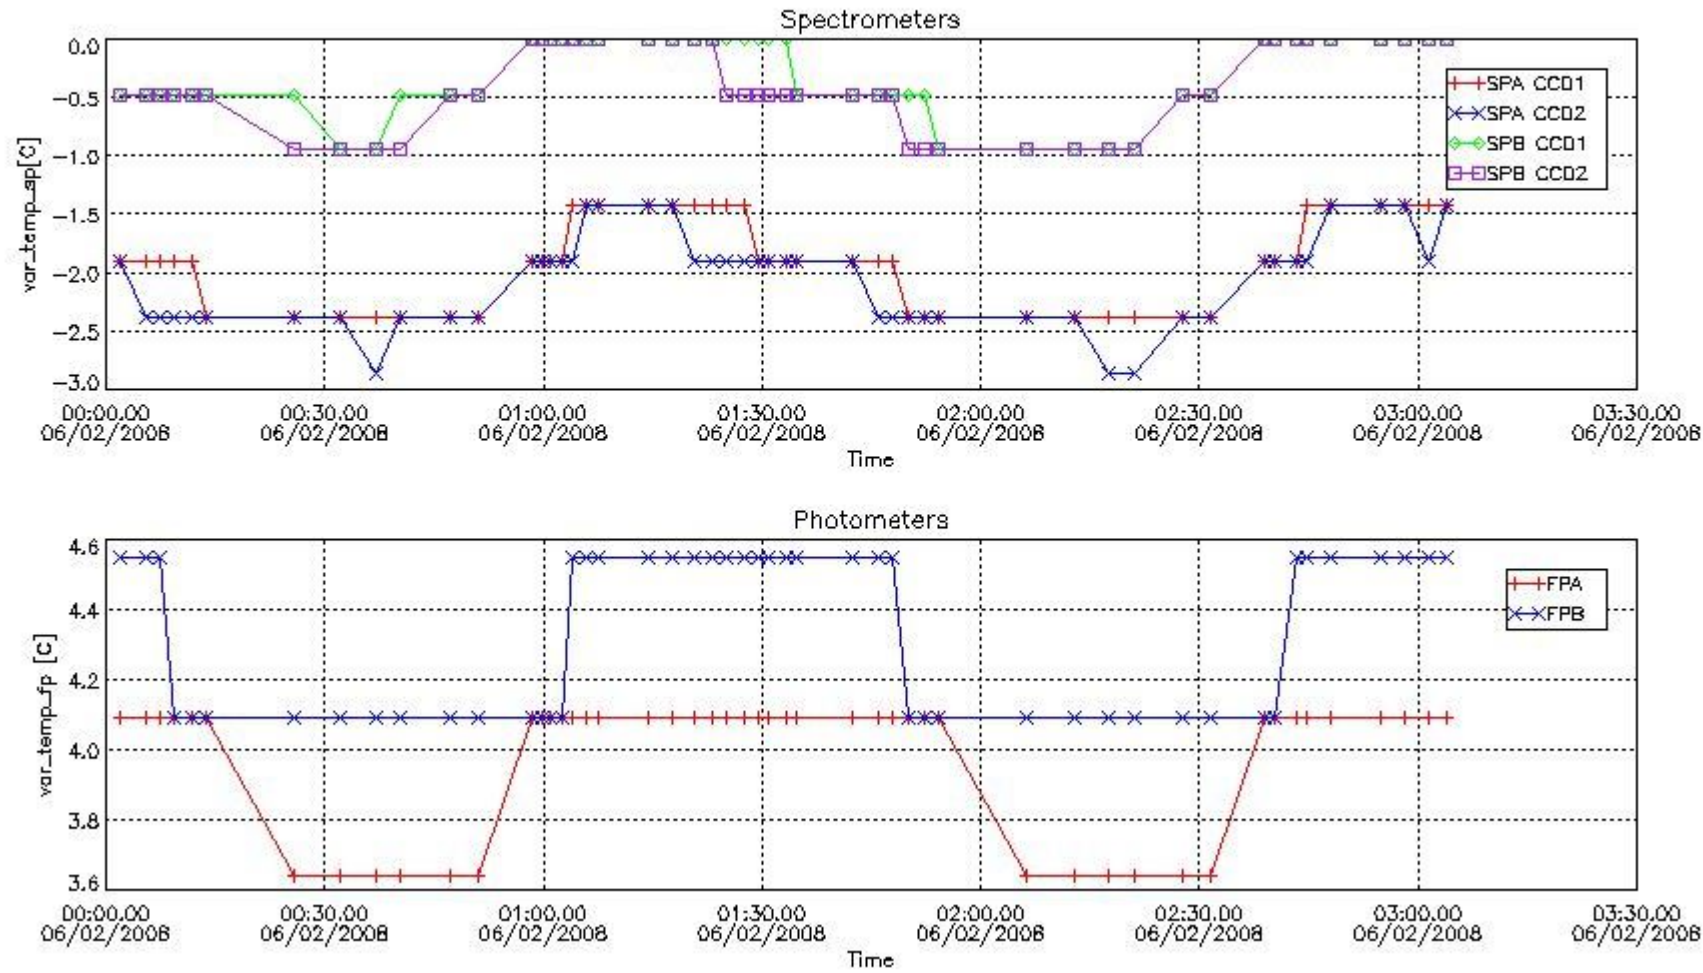

4. Overview of dark signal processing per product

The Dark Charge (DC) is a temperature-dependant signal added to the useful measurements and it is therefore subtracted from them during the processing. There are two phenomena that produce a continuous increase of the DC: the "hot pixels" (a pixel is "hot" when its DC exceeds by a significant amount its value measured on ground at the same temperature) and the "Random Telegraphic Signal" (abrupt change positive or negative of the CCD pixel signal, random in time, affecting only the DC part of the signal and not the photon generated signal).

In this section a list of products that did not use the Dark Sky Area (DSA) observation for the DC computation is given. It is also provided the mean DC plot per product for dark limb products with no error flag set.

4.1 All products used the DSA observation for the DC computation

4.2 Plot of mean dark charges per product: only products in DARK limb conditions without errors are used