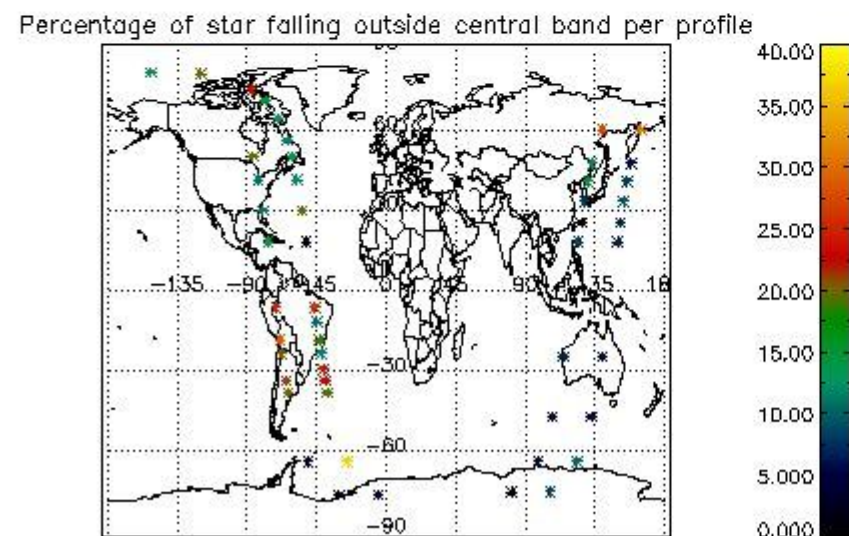

6. Statistics and plot of tangent altitude of the last measurement (DARK & BRIGHT products without errors)

6.1 Statistics on tangent altitude lost:

Statistics	DARK	BRIGHT	TWILIGHT
Mean:	14.570	20.079	10.816
St. deviation:	4.7315	4.4966	0.76404
Maximum:	23.905	26.411	11.843
Minimum:	6.1992	4.1908	9.7750
Number of data:	16.000	22.000	5.0000

6.2 Plot for DARK limb products