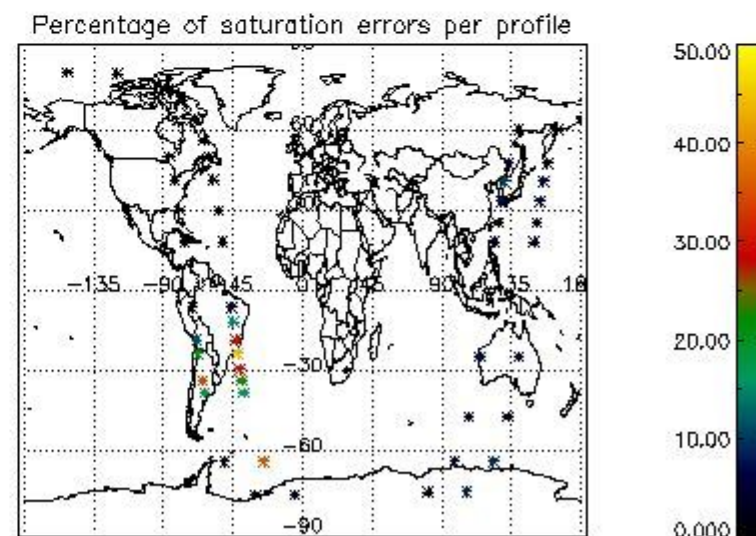

6. Statistics and plot of tangent altitude of the last measurement (DARK & BRIGHT products without errors)

6.1 Statistics on tangent altitude lost:

Statistics	DARK	BRIGHT	TWILIGHT
Mean:	14.570	20.079	10.816
St. deviation:	4.7315	4.4966	0.76404
Maximum:	23.905	26.411	11.843
Minimum:	6.1992	4.1908	9.7750
Number of data:	16.000	22.000	5.0000

6.2 Plot for DARK limb products