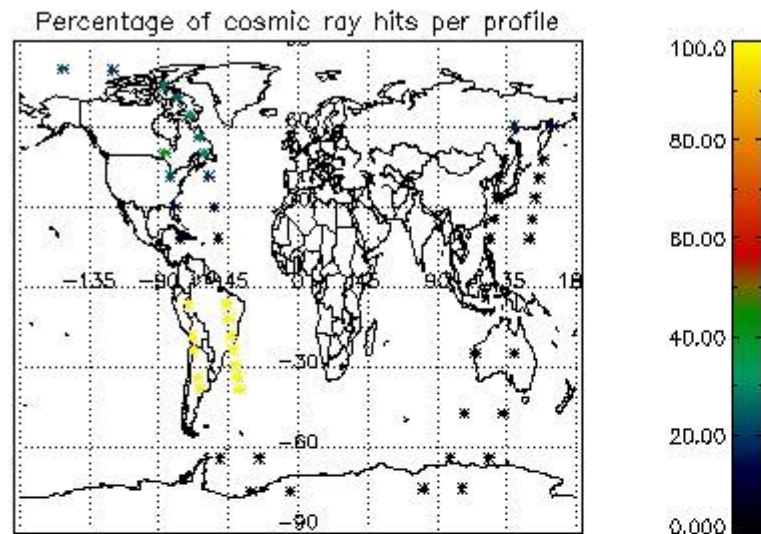

6. Statistics and plot of tangent altitude of the last measurement (DARK & BRIGHT products without errors)

6.1 Statistics on tangent altitude lost:

Statistics	DARK	BRIGHT	TWILIGHT
Mean:	14.570	20.079	10.816
St. deviation:	4.7315	4.4966	0.76404
Maximum:	23.905	26.411	11.843
Minimum:	6.1992	4.1908	9.7750
Number of data:	16.000	22.000	5.0000

6.2 Plot for DARK limb products