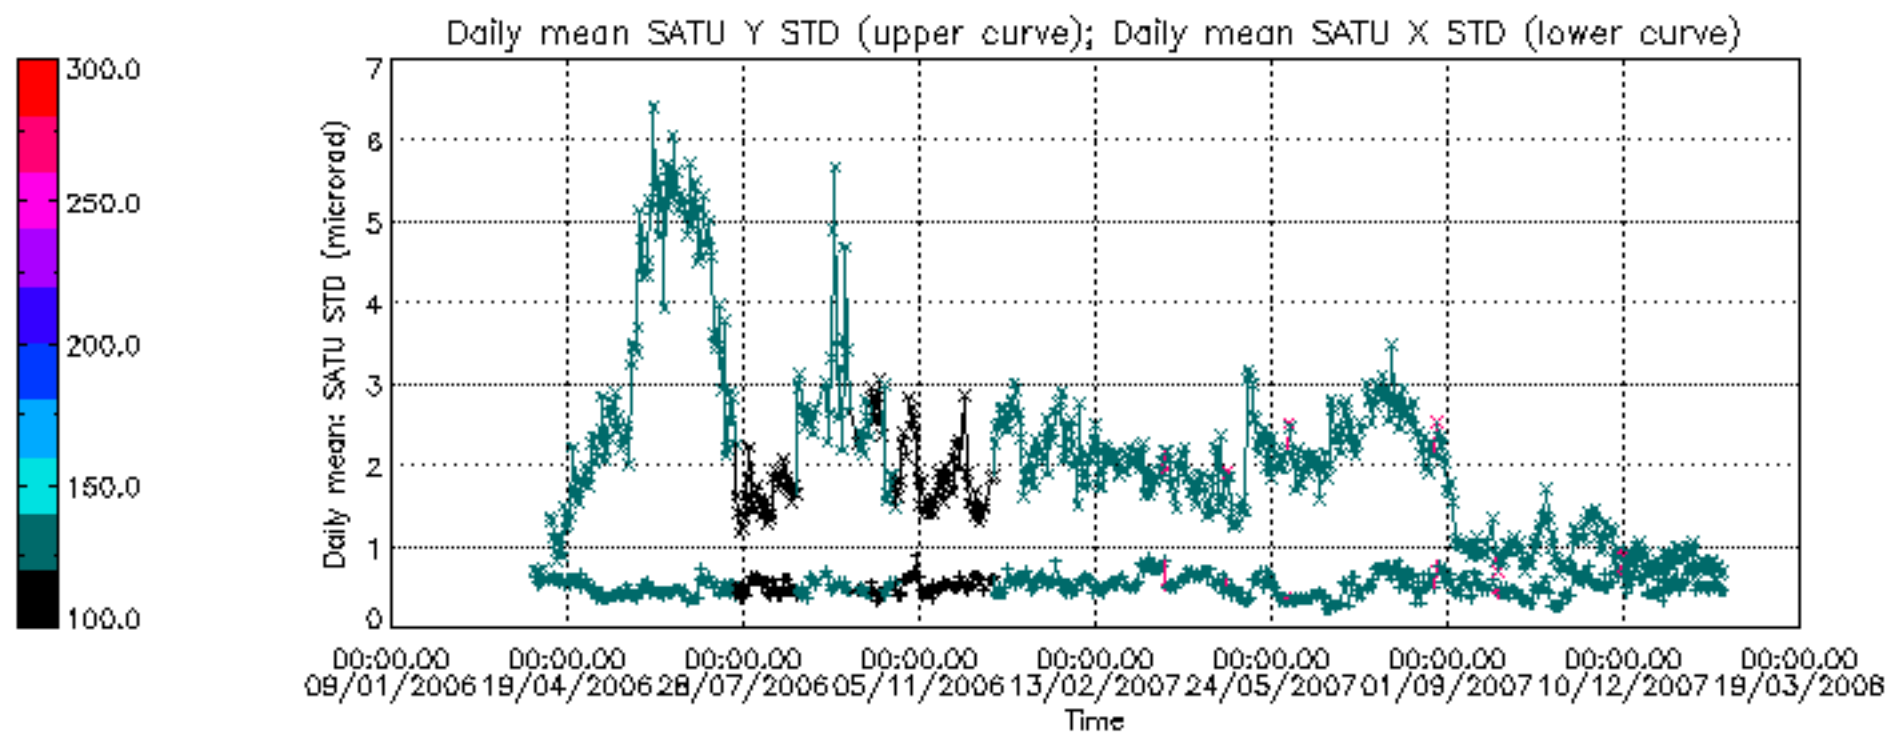

Tangent altitude at which the star is lost

Tangent altitude at which the star is lost

/nas3/ENVISAT/GOMOS/GOM_NL__0P/GOM_NL__0PNPDE20080201_015436_000041842065_00346_30961_5235.N1

1; -724.9; 01-FEB-2008 01:54:36; Dark ; 43.0; 86; 35Eta Oph ; 2.43; 10200;occ; 86; 0;30961
 2; -420.4; 01-FEB-2008 01:59:40; Dark ; 38.5; 25; 35Lam Sco ; 1.62; 28000;occ; 77; 0;30961
 3; -332.1; 01-FEB-2008 02:01:08; Dark ; 37.5; 40; The Sco ; 1.86; 7100;occ; 75; 0;30961
 4; -218.5; 01-FEB-2008 02:03:02; Dark ; 36.0; 147; Alp Ara ; 2.88; 26000;occ; 72; 0;30961
 5; -125.2; 01-FEB-2008 02:04:35; Dark ; 43.0; 141; Bet Ara ; 2.84; 4600;occ; 86; 0;30961
 6; 89.5; 01-FEB-2008 02:08:10; Dark ; 37.5; 134; Bet TrA ; 2.81; 6600;occ; 75; 0;30962
 7; 191.6; 01-FEB-2008 02:09:52; Dark ; 42.5; 4; Alp1Cen ; -0.01; 5800;occ; 85; 0;30962
 8; 342.2; 01-FEB-2008 02:12:23; Dark ; 59.5; 0; ; 0.00; 0;occ; 119; 0;30962
 9; 467.4; 01-FEB-2008 02:14:28; Dark ; 43.0; 12; Alp1Cru ; 0.77; 30000;occ; 86; 0;30962
 10; 680.9; 01-FEB-2008 02:18:01; Dark ; 38.0; 29; Bet Car ; 1.67; 10200;occ; 76; 0;30962
 11; 821.9; 01-FEB-2008 02:20:23; Dark ; 38.5; 71; Iot Car ; 2.25; 7700;occ; 77; 0;30962
 12; 927.1; 01-FEB-2008 02:22:08; Dark ; 37.0; 46; Del Vel ; 1.95; 10600;occ; 74; 0;30962
 13; 1078.7; 01-FEB-2008 02:24:39; Dark ; 40.5; 34; Gam2Vel ; 1.79; 23000;occ; 81; 0;30962
 14; 1203.9; 01-FEB-2008 02:26:45; Dark ; 39.5; 70; Zet Pup ; 2.25; 39000;occ; 79; 0;30962
 15; 1286.8; 01-FEB-2008 02:28:07; Dark ; 43.5; 117; Pi Pup ; 2.71; 3800;occ; 87; 0;30962
 16; 1433.1; 01-FEB-2008 02:30:34; Dark ; 42.5; 23; 21Eps CMa ; 1.50; 26000;occ; 85; 0;30962
 17; 1515.9; 01-FEB-2008 02:31:56; Dark ; 36.0; 179; 240mi2CMa ; 3.03; 24000;occ; 72; 0;30962
 18; 1644.9; 01-FEB-2008 02:34:05; Dark ; 45.0; 1; 9Alp CMa ; -1.44; 11000;occ; 90; 0;30962
 19; 1993.0; 01-FEB-2008 02:39:54; Dark ; 49.0; 8; 10Alp CMi ; 0.40; 6500;occ; 98; 0;30962
 20; 2198.7; 01-FEB-2008 02:43:19; Bright; 38.0; 44; 24Gam Gem ; 1.93; 11000;occ; 76; 0;30962
 21; 2308.7; 01-FEB-2008 02:45:09; Bright; 38.0; 151; 13Mu Gem ; 2.89; 3000;occ; 76; 0;30962
 22; 2456.9; 01-FEB-2008 02:47:38; Bright; 40.0; 24; 66Alp Gem ; 1.58; 10200;occ; 80; 0;30962
 23; 2566.4; 01-FEB-2008 02:49:27; Bright; 36.0; 107; 37The Aur ; 2.65; 11000;occ; 72; 0;30962
 24; 2691.8; 01-FEB-2008 02:51:32; Bright; 35.5; 42; 34Bet Aur ; 1.90; 10200;occ; 71; 0;30962
 25; 3427.9; 01-FEB-2008 03:03:49; Bright; 32.0; 49; 1Alp UMi ; 1.99; 6300;occ; 64; 0;30962