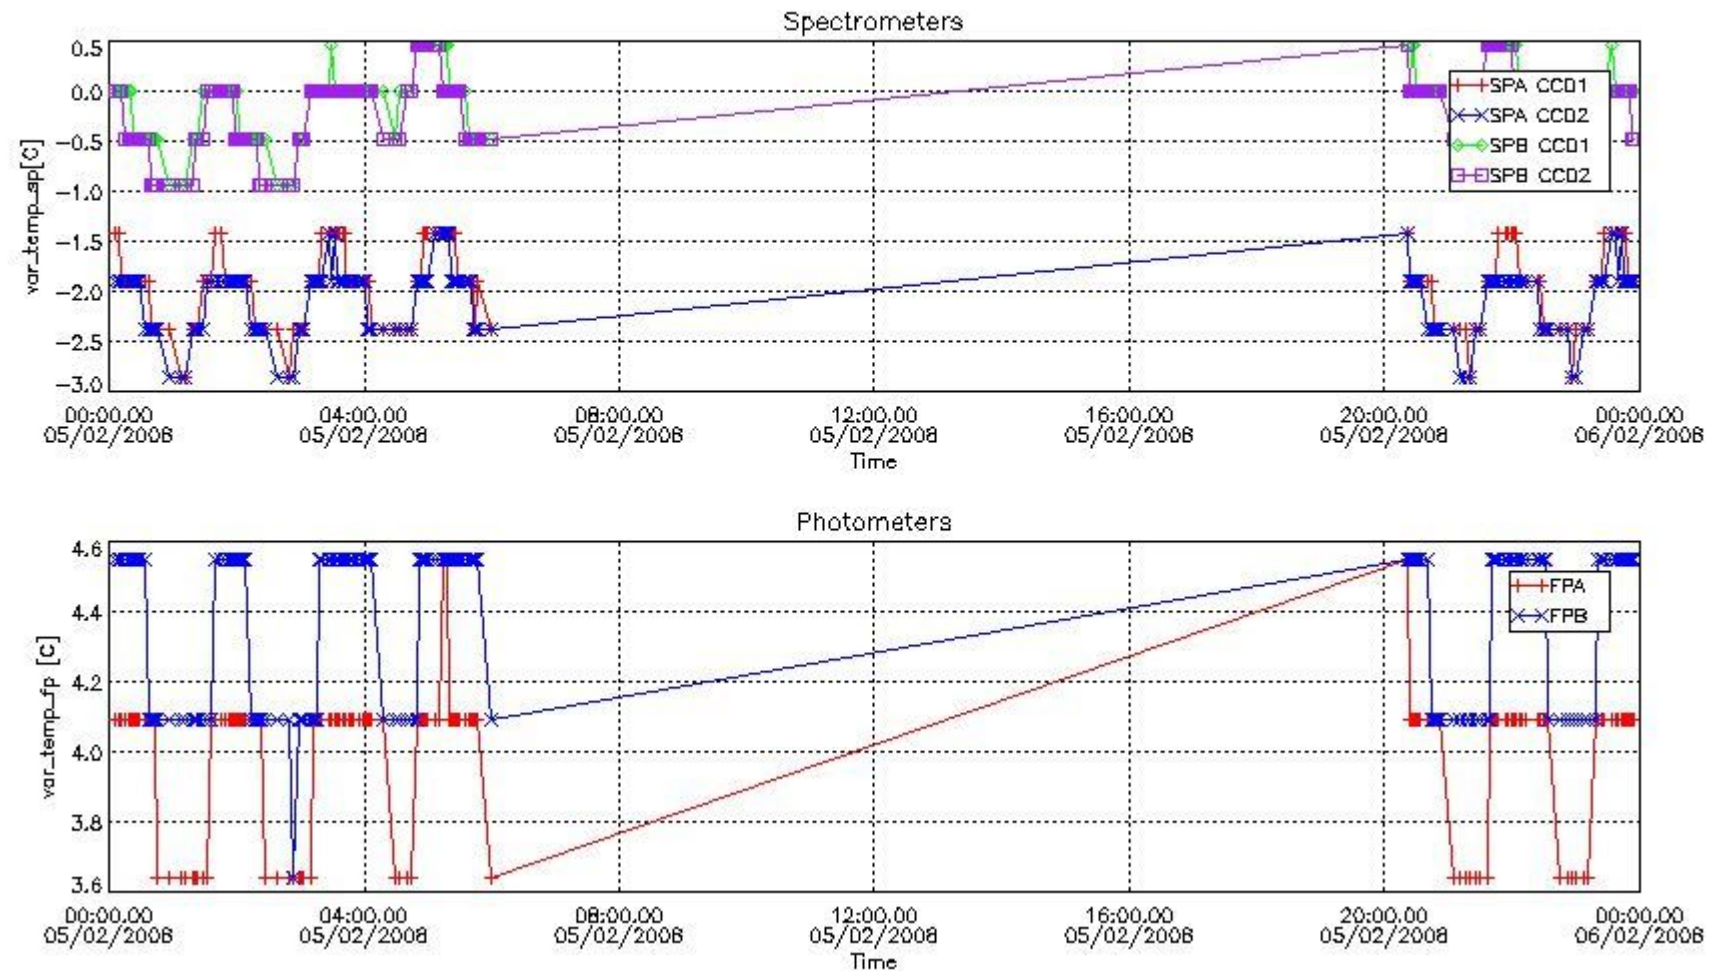

4. Overview of dark signal processing per product

The Dark Charge (DC) is a temperature-dependant signal added to the useful measurements and it is therefore subtracted from them during the processing. There are two phenomena that produce a continuous increase of the DC: the "hot pixels" (a pixel is "hot" when its DC exceeds by a significant amount its value measured on ground at the same temperature) and the "Random Telegraphic Signal" (abrupt change positive or negative of the CCD pixel signal, random in time, affecting only the DC part of the signal and not the photon generated signal).

In this section a list of products that did not use the Dark Sky Area (DSA) observation for the DC computation is given. It is also provided the mean DC plot per product for dark limb products with no error flag set.

4.1 These products did not use the DSA observation for DC computation:

Product name	DC information
GOM_TRA_1PNPDE20080205_202127_000000372065_00415_31030_0726.N1	DC map with no T dep.
GOM_TRA_1PNPDE20080205_202310_000000422065_00415_31030_0727.N1	DC map used
GOM_TRA_1PNPDE20080205_202538_000000412065_00415_31030_0728.N1	DC map used
GOM_TRA_1PNPDE20080205_202743_000000412065_00415_31030_0729.N1	DC map used
GOM_TRA_1PNPDE20080205_202902_000000412065_00415_31030_0730.N1	DC map used
GOM_TRA_1PNPDE20080205_203128_000000432065_00415_31030_0731.N1	DC map used
GOM_TRA_1PNPDE20080205_203251_000000392065_00415_31030_0732.N1	DC map used
GOM_TRA_1PNPDE20080205_204039_000000502065_00415_31030_0733.N1	DC map used
GOM_TRA_1PNPDE20080205_204415_000000382065_00415_31030_0734.N1	DC map used
GOM_TRA_1PNPDE20080205_204607_000000392065_00415_31030_0735.N1	DC map used
GOM_TRA_1PNPDE20080205_204815_000000372065_00415_31030_0736.N1	DC map used
GOM_TRA_1PNPDE20080205_205028_000000342065_00415_31030_0737.N1	DC map used
GOM_TRA_1PNPDE20080205_205231_000000342065_00415_31030_0738.N1	DC map used
GOM_TRA_1PNPDE20080205_210432_000000372065_00415_31030_0739.N1	DC map used