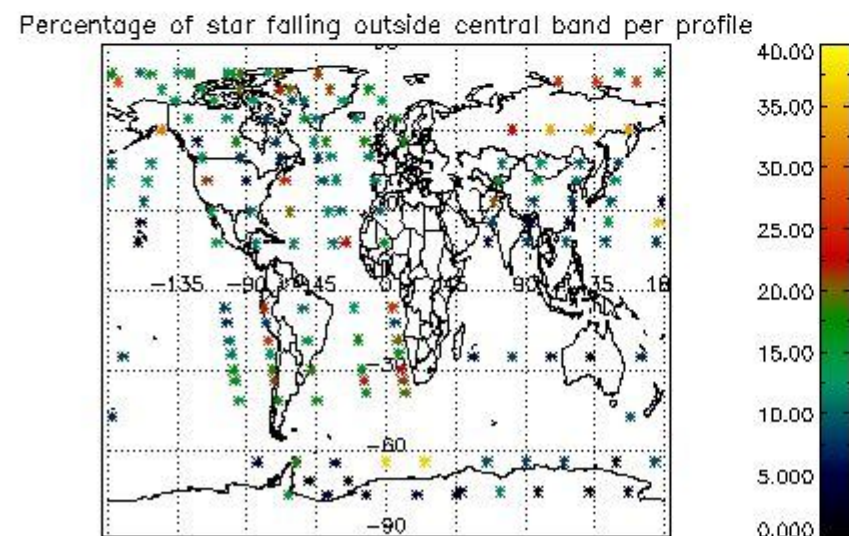

5.2 Plot quality information per product (time dependant)

5.3 Plot quality information per product (world map)

6. Statistics and plot of tangent altitude of the last measurement (DARK & BRIGHT products without errors)