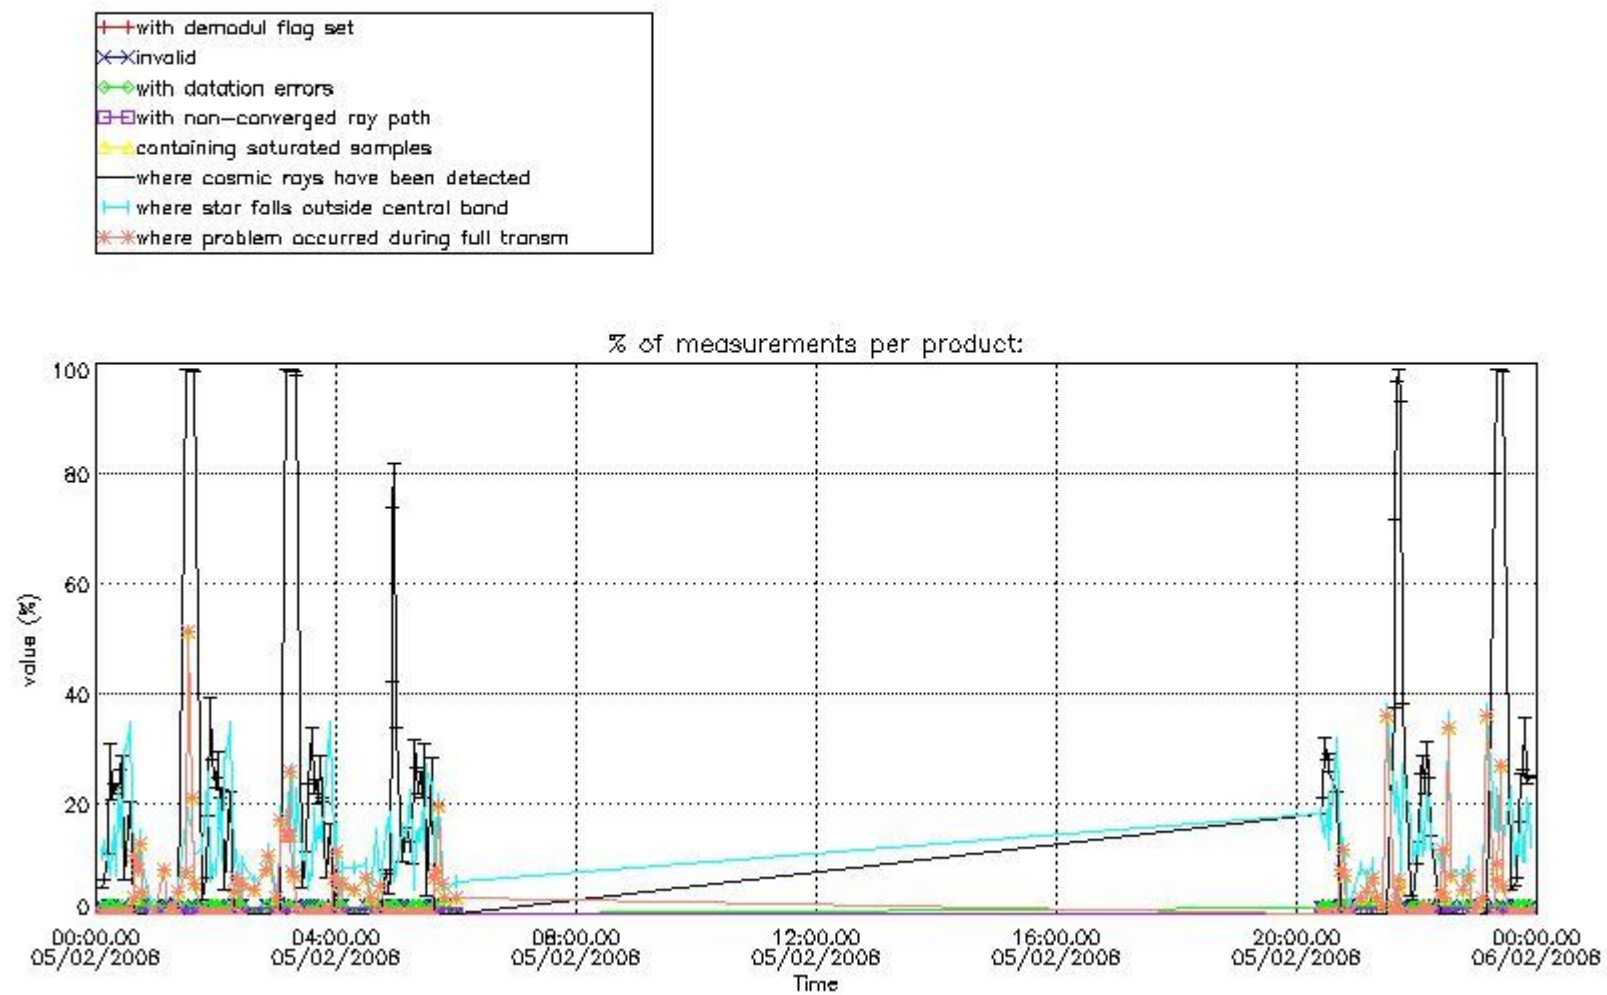

In this section it is presented the modulation information extracted from the pcd (product confidence data) at measurement level and information extracted from the Quality Summary dataset. Only products without errors (error flag in the MPH set to "0") are used.

5.1 Percentage of products during reporting period with:

At least one measurement with demodulation flag set:	26.0606 %
Reference spectrum computed from DB:	0.00000 %
Reference spectrum with small number of measurements:	0.00000 %
SATU data not used:	0.00000 %

5.2 Plot quality information per product (time dependant)

5.3 Plot quality information per product (world map)