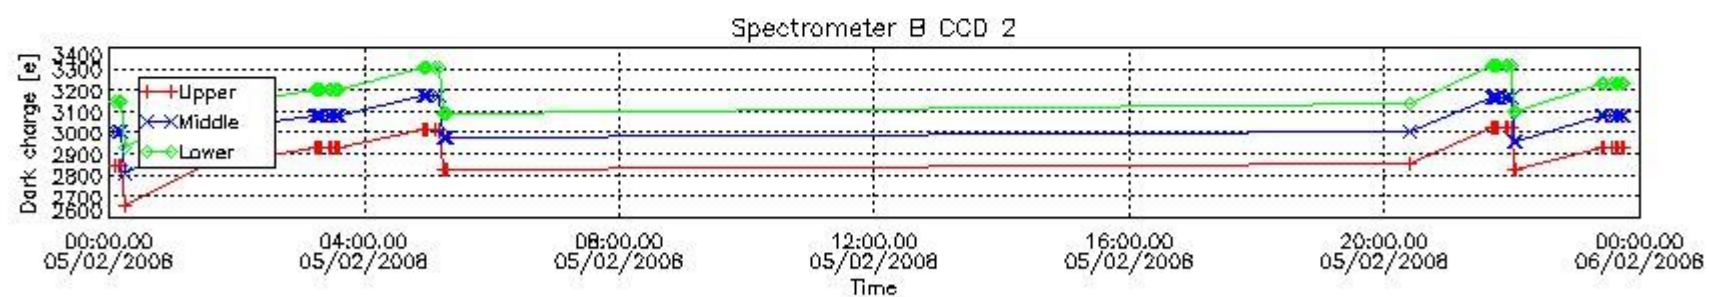

GOM_TRA_1PNPDE20080205_211056_000000362065_00415_31030_0740.N1	DC map used
GOM_TRA_1PNPDE20080205_211545_000000392065_00415_31030_0741.N1	DC map used
GOM_TRA_1PNPDE20080205_211917_000000352065_00415_31030_0742.N1	DC map used
GOM_TRA_1PNPDE20080205_212559_000000332065_00415_31030_0743.N1	DC map used
GOM_TRA_1PNPDE20080205_212950_000000562065_00415_31030_0744.N1	DC map used

4.2 Plot of mean dark charges per product: only products in DARK limb conditions without errors are used