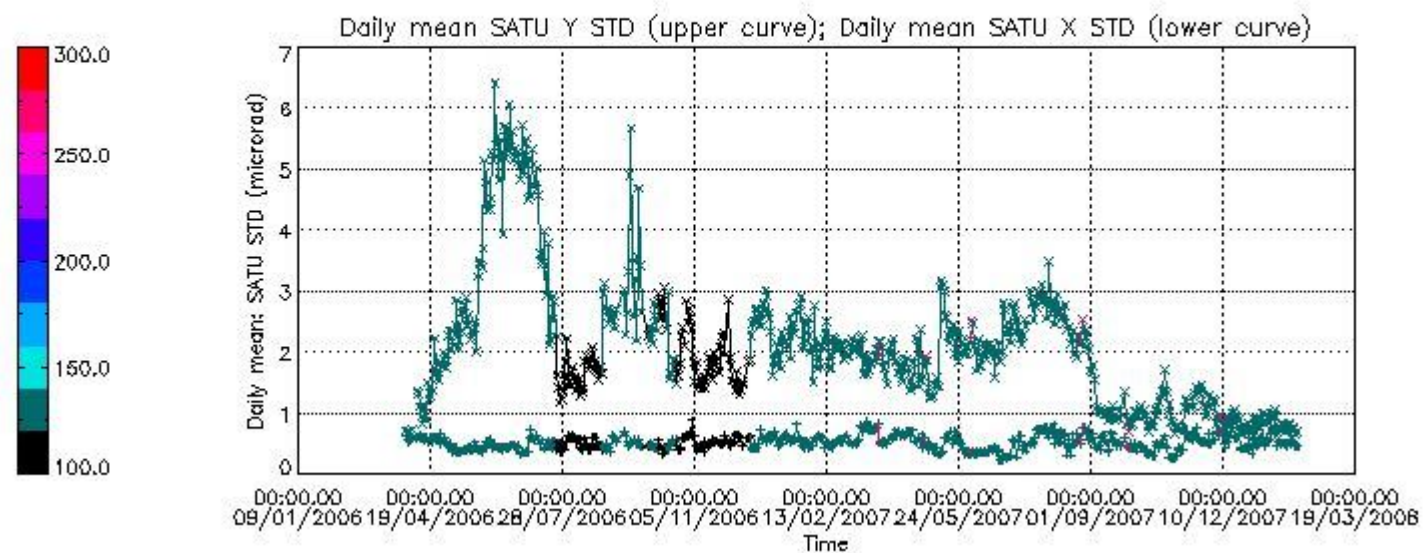

Number of data:	41150.	41150.	49850.	49850.

7.2.2 Trend of daily SATU NEA St. deviation since 1st April 2006 (dark limb)

The long term trend of the SATU 'X' and 'Y' standard deviations should be constant during the whole mission.

The colorbar represents the start tangent altitude (km) of the occultations.

Upper curve: STD of SATU Y axis

Lower curve: STD of SATU X axis

8. Auxiliary Data Files used for the production reported in section 2.4

The number reported in the third column indicates since which file (see list in section 2.4) the corresponding auxiliary file has been used. The fourth column is the date of those product files.

Type	Auxiliary Filename	Used since product	Used since product date
INST_PHYS_CHARACTERISTICS	GOM_INS_AXNIEC20050627_150713_20030716_120000_20100101_000000	1	05-FEB-2008 00:05:09
CALIBRATION_DATABASE	GOM_CAL_AXVIEC20080128_161239_20080126_000000_20100101_000000	1	05-FEB-2008 00:05:09
LEVEL-1B_PROC_CONFIG	GOM_PR1_AXNIEC20050627_151042_20020301_000000_20100101_000000	1	05-FEB-2008 00:05:09
STAR_CATALOGUE	GOM_CAT_AXVIEC20020121_161009_20020101_000000_20200101_000000	1	05-FEB-2008 00:05:09
STELLAR_SPECTRA_DATABANK	GOM_STS_AXNIEC20040308_103538_20020101_160000_20100101_000000	1	05-FEB-2008 00:05:09
ECMWF_FILE	AUX_ECF_AXNECM20080204_073112_20080204_210000_20080205_090000	1	05-FEB-2008 00:05:09
ECMWF_FILE	AUX_ECF_AXNECM20080204_190114_20080205_030000_20080205_150000	76	05-FEB-2008 04:29:46
ECMWF_FILE	AUX_ECF_AXNECM20080205_073112_20080205_150000_20080206_030000	105	05-FEB-2008 20:21:27
ECMWF_FILE	AUX_ECF_AXNECM20080205_073112_20080205_210000_20080206_090000	124	05-FEB-2008 21:37:15
OPTIONAL_ECMWF_FILE	MISSING	1	05-FEB-2008 00:05:09
ORBIT_DATA_FILE	DOR_NAV_OPNPDE20080204_220132_000060572065_00401_31016_5086.N1	1	05-FEB-2008 00:05:09
ORBIT_DATA_FILE	DOR_NAV_OPNPDE20080204_234229_000057382065_00402_31017_5087.N1	24	05-FEB-2008 01:29:14
ORBIT_DATA_FILE	DOR_NAV_OPNPDE20080205_012326_000044632065_00403_31018_5088.N1	46	05-FEB-2008 02:49:10
ORBIT_DATA_FILE	DOR_NAV_OPNPDE20080205_024308_000054192065_00404_31019_5089.N1	76	05-FEB-2008 04:29:46
ORBIT_DATA_FILE	DOR_NAV_OPNPDE20080205_202028_000038262065_00415_31030_5091.N1	105	05-FEB-2008 20:21:27
ORBIT_DATA_FILE	DOR_NAV_OPNPDE20080205_212932_000060572065_00415_31030_5092.N1	152	05-FEB-2008 23:17:51