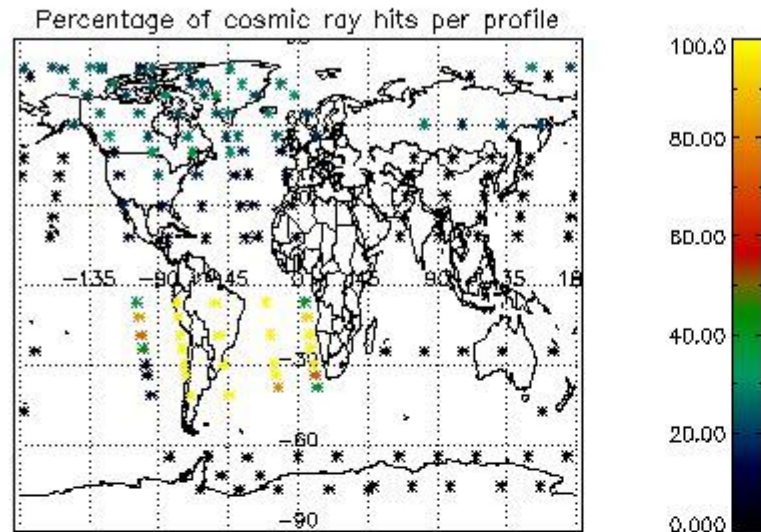

6. Statistics and plot of tangent altitude of the last measurement (DARK & BRIGHT products without errors)

6.1 Statistics on tangent altitude lost:

Statistics	DARK	BRIGHT	TWILIGHT
Mean:	16.301	20.203	11.915
St. deviation:	3.3559	7.3610	1.4030
Maximum:	20.738	48.936	13.551
Minimum:	8.1526	3.8717	9.2558
Number of data:	47.000	60.000	11.000

6.2 Plot for DARK limb products