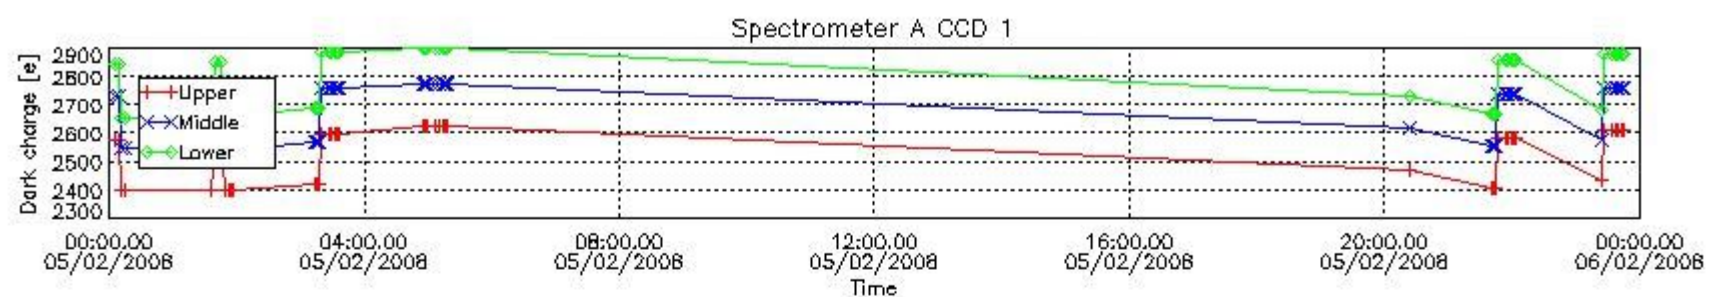

GOM_TRA_1PNPDE20080205_211056_000000362065_00415_31030_0740.N1	DC map used
GOM_TRA_1PNPDE20080205_211545_000000392065_00415_31030_0741.N1	DC map used
GOM_TRA_1PNPDE20080205_211917_000000352065_00415_31030_0742.N1	DC map used
GOM_TRA_1PNPDE20080205_212559_000000332065_00415_31030_0743.N1	DC map used
GOM_TRA_1PNPDE20080205_212950_000000562065_00415_31030_0744.N1	DC map used

4.2 Plot of mean dark charges per product: only products in DARK limb conditions without errors are used