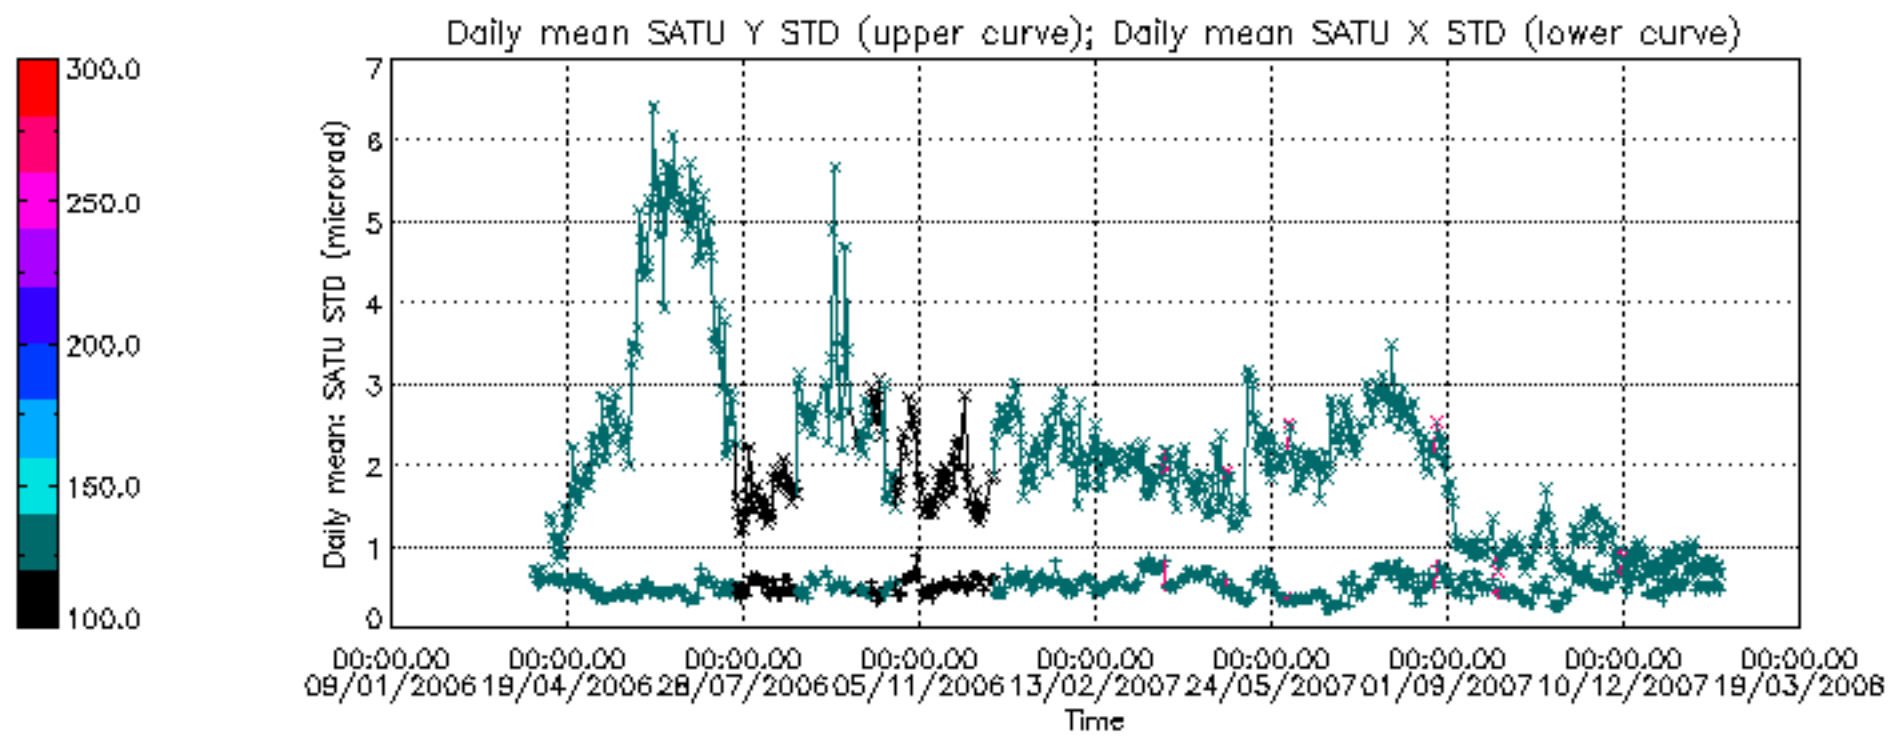

Tangent altitude at which the star is lost

Tangent altitude at which the star is lost

/nas3/ENVISAT/GOMOS/GOM\_NL\_\_0P/GOM\_NL\_\_0PNPDE20080201\_015436\_000041842065\_00346\_30961\_5235.N1

1; -724.9; 01-FEB-2008 01:54:36; Dark ; 43.0; 86; 35Eta Oph ; 2.43; 10200;occ; 86; 0;30961  
 2; -420.4; 01-FEB-2008 01:59:40; Dark ; 38.5; 25; 35Lam Sco ; 1.62; 28000;occ; 77; 0;30961  
 3; -332.1; 01-FEB-2008 02:01:08; Dark ; 37.5; 40; The Sco ; 1.86; 7100;occ; 75; 0;30961  
 4; -218.5; 01-FEB-2008 02:03:02; Dark ; 36.0; 147; Alp Ara ; 2.88; 26000;occ; 72; 0;30961  
 5; -125.2; 01-FEB-2008 02:04:35; Dark ; 43.0; 141; Bet Ara ; 2.84; 4600;occ; 86; 0;30961  
 6; 89.5; 01-FEB-2008 02:08:10; Dark ; 37.5; 134; Bet TrA ; 2.81; 6600;occ; 75; 0;30962  
 7; 191.6; 01-FEB-2008 02:09:52; Dark ; 42.5; 4; Alp1Cen ; -0.01; 5800;occ; 85; 0;30962  
 8; 342.2; 01-FEB-2008 02:12:23; Dark ; 59.5; 0; ; 0.00; 0;occ; 119; 0;30962  
 9; 467.4; 01-FEB-2008 02:14:28; Dark ; 43.0; 12; Alp1Cru ; 0.77; 30000;occ; 86; 0;30962  
 10; 680.9; 01-FEB-2008 02:18:01; Dark ; 38.0; 29; Bet Car ; 1.67; 10200;occ; 76; 0;30962  
 11; 821.9; 01-FEB-2008 02:20:23; Dark ; 38.5; 71; Iot Car ; 2.25; 7700;occ; 77; 0;30962  
 12; 927.1; 01-FEB-2008 02:22:08; Dark ; 37.0; 46; Del Vel ; 1.95; 10600;occ; 74; 0;30962  
 13; 1078.7; 01-FEB-2008 02:24:39; Dark ; 40.5; 34; Gam2Vel ; 1.79; 23000;occ; 81; 0;30962  
 14; 1203.9; 01-FEB-2008 02:26:45; Dark ; 39.5; 70; Zet Pup ; 2.25; 39000;occ; 79; 0;30962  
 15; 1286.8; 01-FEB-2008 02:28:07; Dark ; 43.5; 117; Pi Pup ; 2.71; 3800;occ; 87; 0;30962  
 16; 1433.1; 01-FEB-2008 02:30:34; Dark ; 42.5; 23; 21Eps CMa ; 1.50; 26000;occ; 85; 0;30962  
 17; 1515.9; 01-FEB-2008 02:31:56; Dark ; 36.0; 179; 240mi2CMa ; 3.03; 24000;occ; 72; 0;30962  
 18; 1644.9; 01-FEB-2008 02:34:05; Dark ; 45.0; 1; 9Alp CMa ; -1.44; 11000;occ; 90; 0;30962  
 19; 1993.0; 01-FEB-2008 02:39:54; Dark ; 49.0; 8; 10Alp CMi ; 0.40; 6500;occ; 98; 0;30962  
 20; 2198.7; 01-FEB-2008 02:43:19; Bright; 38.0; 44; 24Gam Gem ; 1.93; 11000;occ; 76; 0;30962  
 21; 2308.7; 01-FEB-2008 02:45:09; Bright; 38.0; 151; 13Mu Gem ; 2.89; 3000;occ; 76; 0;30962  
 22; 2456.9; 01-FEB-2008 02:47:38; Bright; 40.0; 24; 66Alp Gem ; 1.58; 10200;occ; 80; 0;30962  
 23; 2566.4; 01-FEB-2008 02:49:27; Bright; 36.0; 107; 37The Aur ; 2.65; 11000;occ; 72; 0;30962  
 24; 2691.8; 01-FEB-2008 02:51:32; Bright; 35.5; 42; 34Bet Aur ; 1.90; 10200;occ; 71; 0;30962  
 25; 3427.9; 01-FEB-2008 03:03:49; Bright; 32.0; 49; 1Alp UMi ; 1.99; 6300;occ; 64; 0;30962