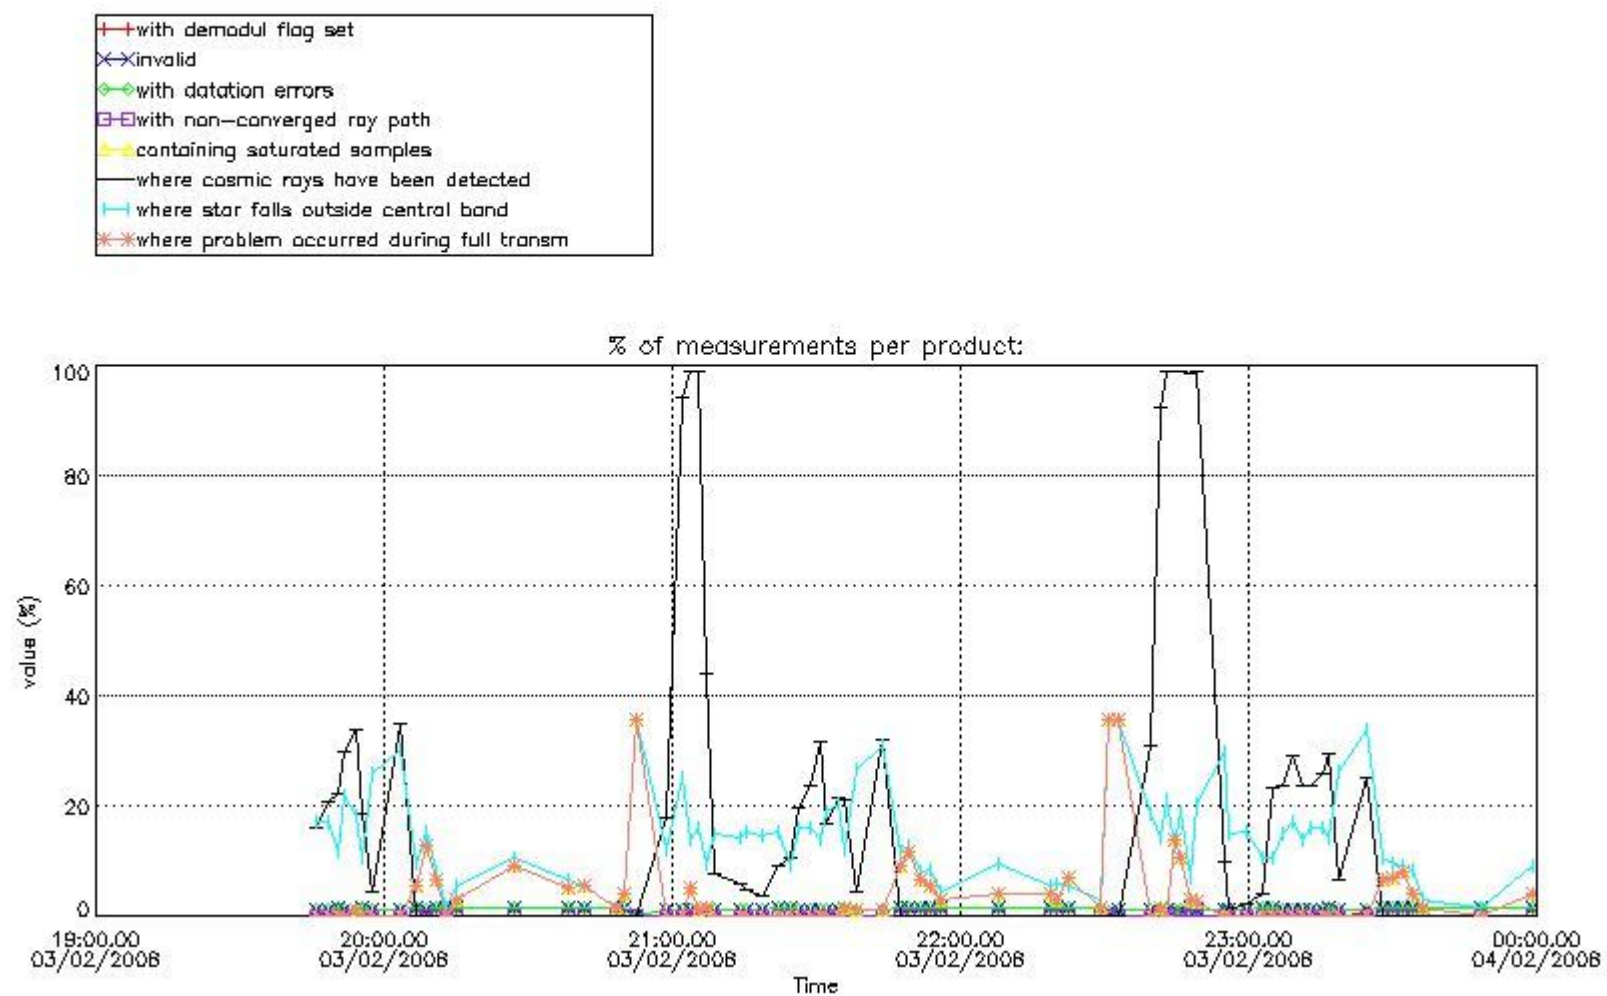

At least one measurement with demodulation flag set:	24.6753 %
Reference spectrum computed from DB:	0.00000 %
Reference spectrum with small number of measurements:	0.00000 %
SATU data not used:	0.00000 %

5.2 Plot quality information per product (time dependant)

5.3 Plot quality information per product (world map)