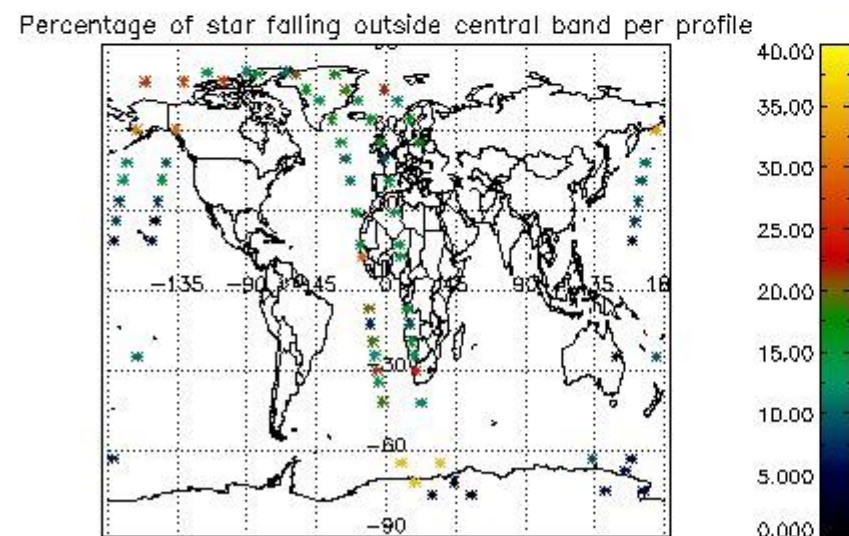

6. Statistics and plot of tangent altitude of the last measurement (DARK & BRIGHT products without errors)

6.1 Statistics on tangent altitude lost:

Statistics	DARK	BRIGHT	TWILIGHT
Mean:	15.536	18.497	11.752
St. deviation:	2.8891	5.5469	2.7050
Maximum:	20.770	25.375	14.746
Minimum:	6.6415	4.2782	9.4839
Number of data:	21.000	30.000	3.0000

6.2 Plot for DARK limb products