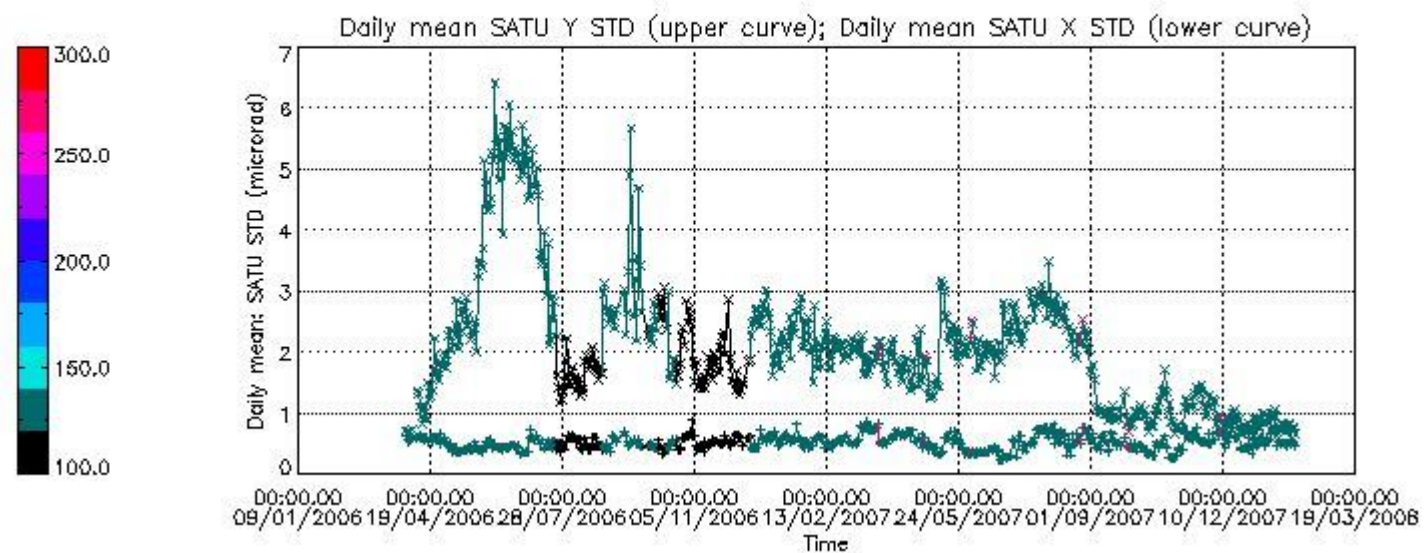

Number of data:	18350.	18350.	25250.	25250.

7.2.2 Trend of daily SATU NEA St. deviation since 1st April 2006 (dark limb)

The long term trend of the SATU 'X' and 'Y' standard deviations should be constant during the whole mission.

The colorbar represents the start tangent altitude (km) of the occultations.

Upper curve: STD of SATU Y axis

Lower curve: STD of SATU X axis

8. Auxiliary Data Files used for the production reported in section 2.4

The number reported in the third column indicates since which file (see list in section 2.4) the corresponding auxiliary file has been used. The fourth column is the date of those product files.

Type	Auxiliary Filename	Used since product	Used since product date
INST_PHYS_CHARACTERISTICS	GOM_INS_AXNIEC20050627_150713_20030716_120000_20100101_000000	1	03-FEB-2008 19:45:40
CALIBRATION_DATABASE	GOM_CAL_AXVIEC20080128_161239_20080126_000000_20100101_000000	1	03-FEB-2008 19:45:40
LEVEL-1B_PROC_CONFIG	GOM_PR1_AXNIEC20050627_151042_20020301_000000_20100101_000000	1	03-FEB-2008 19:45:40
STAR_CATALOGUE	GOM_CAT_AXVIEC20020121_161009_20020101_000000_20200101_000000	1	03-FEB-2008 19:45:40
STELLAR_SPECTRA_DATABANK	GOM_STS_AXNIEC20040308_103538_20020101_160000_20100101_000000	1	03-FEB-2008 19:45:40
ECMWF_FILE	AUX_ECF_AXNECM20080203_073111_20080203_150000_20080204_030000	1	03-FEB-2008 19:45:40
ECMWF_FILE	AUX_ECF_AXNECM20080203_073111_20080203_210000_20080204_090000	51	03-FEB-2008 22:39:30
OPTIONAL_ECMWF_FILE	MISSING	1	03-FEB-2008 19:45:40
ORBIT_DATA_FILE	DOR_NAV_OPNPDE20080203_194331_000038252065_00386_31001_5078.N1	1	03-FEB-2008 19:45:40
ORBIT_DATA_FILE	DOR_NAV_OPNPDE20080203_205236_000060572065_00386_31001_5079.N1	20	03-FEB-2008 20:58:53
ORBIT_DATA_FILE	DOR_NAV_OPNPDE20080203_223851_000057382065_00387_31002_5080.N1	51	03-FEB-2008 22:39:30