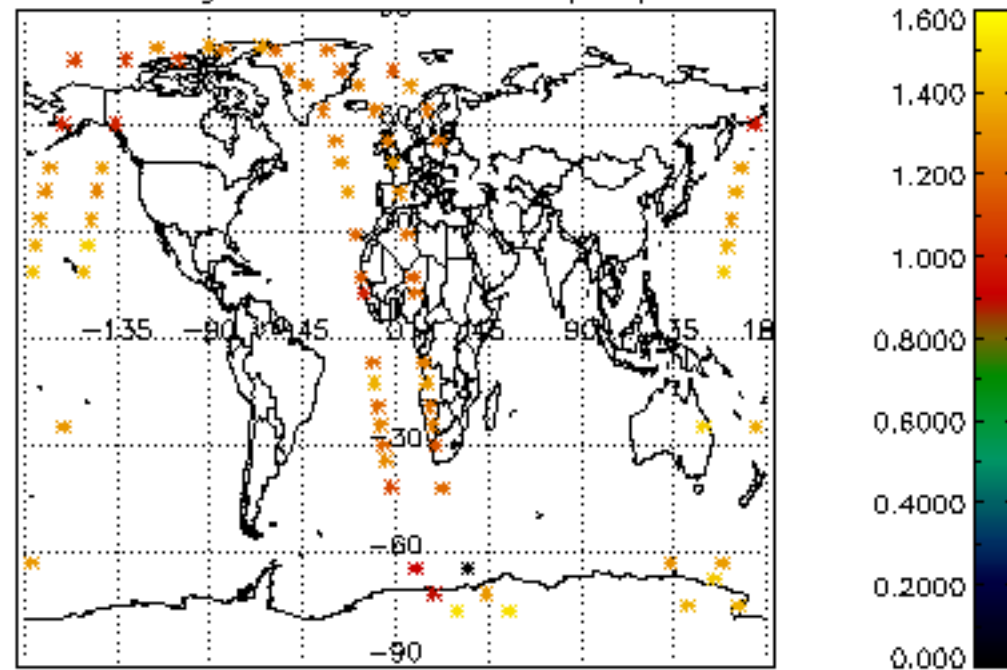

Percentage of cosmic ray hits per profile

Percentage of datation errors per profile

Percentage of star falling outside central band per profile

Percentage of saturation errors per profile

Tangent altitude at which the star is lost