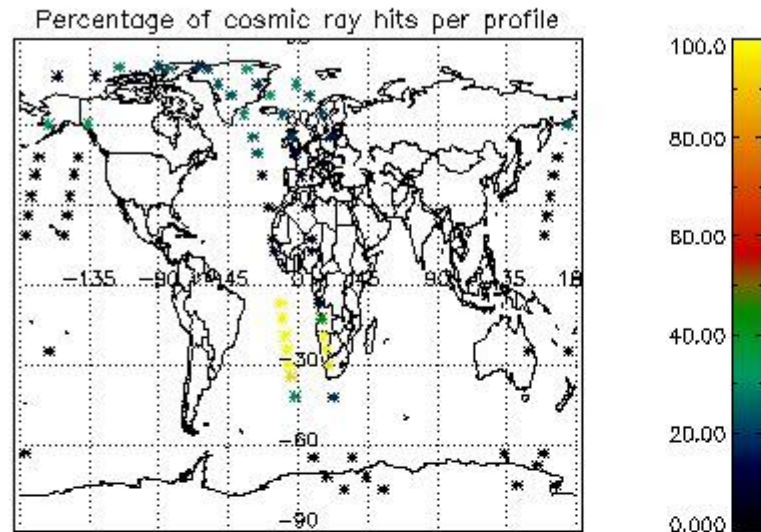

6. Statistics and plot of tangent altitude of the last measurement (DARK & BRIGHT products without errors)

6.1 Statistics on tangent altitude lost:

Statistics	DARK	BRIGHT	TWILIGHT
Mean:	15.536	18.497	11.752
St. deviation:	2.8891	5.5469	2.7050
Maximum:	20.770	25.375	14.746
Minimum:	6.6415	4.2782	9.4839
Number of data:	21.000	30.000	3.0000

6.2 Plot for DARK limb products