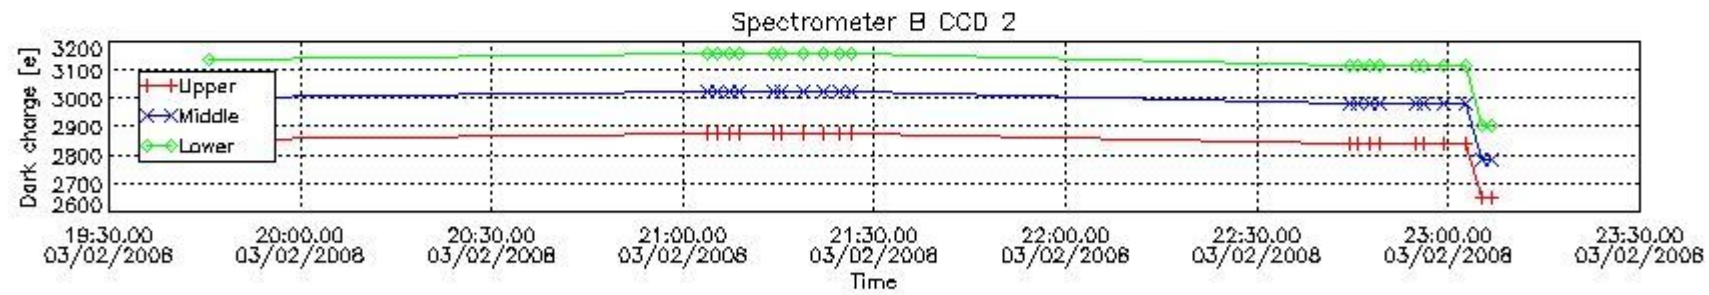

5. Demodulation flag and quality information monitoring

In this section it is presented the modulation information extracted from the pcd (product confidence data) at measurement level and information extracted from the Quality Summary dataset. Only products without errors (error flag in the MPH set to "0") are used.

5.1 Percentage of products during reporting period with: