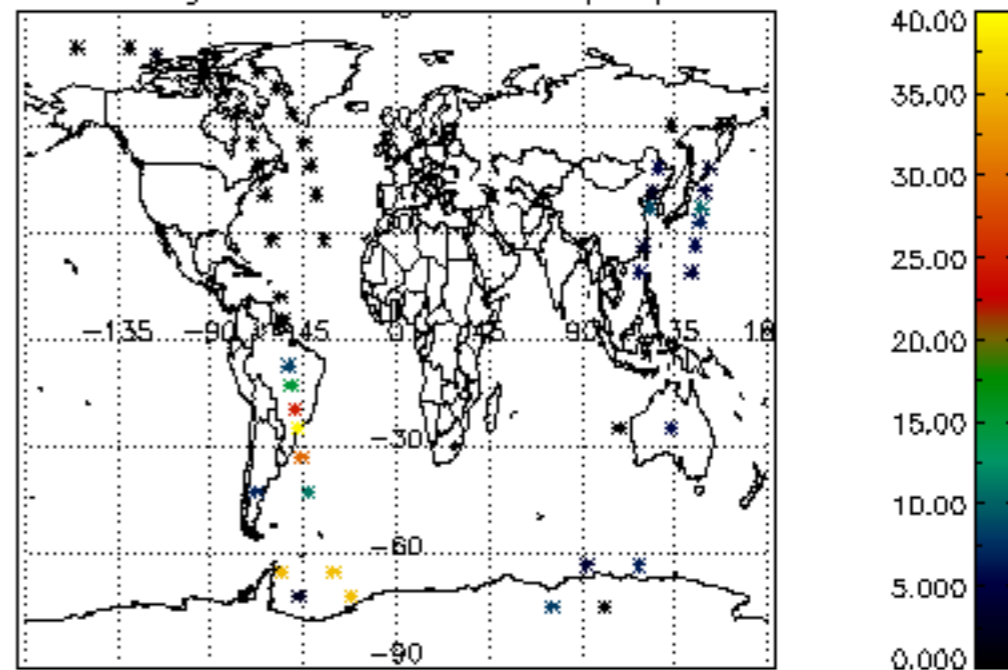

Percentage of cosmic ray hits per profile

Percentage of datation errors per profile

Percentage of star falling outside central band per profile

Percentage of saturation errors per profile

Tangent altitude at which the star is lost