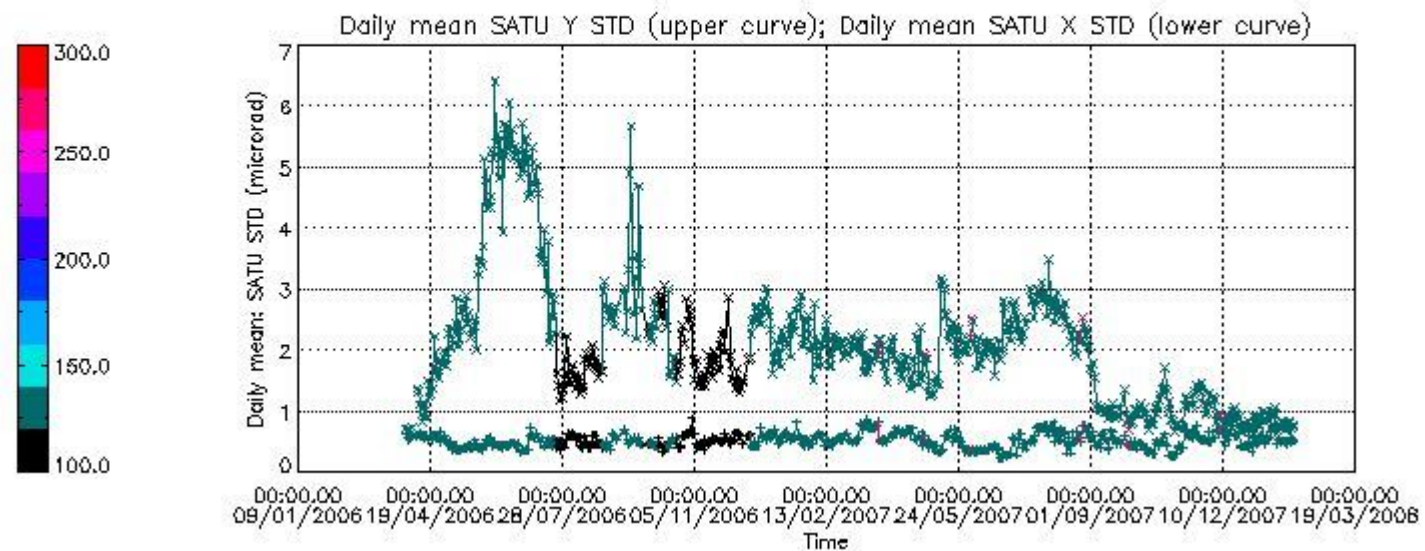

Number of data:	13850.	13850.	17350.	17350.

7.2.2 Trend of daily SATU NEA St. deviation since 1st April 2006 (dark limb)

The long term trend of the SATU 'X' and 'Y' standard deviations should be constant during the whole mission.

The colorbar represents the start tangent altitude (km) of the occultations.

Upper curve: STD of SATU Y axis

Lower curve: STD of SATU X axis

8. Auxiliary Data Files used for the production reported in section 2.4

The number reported in the third column indicates since which file (see list in section 2.4) the corresponding auxiliary file has been used. The fourth column is the date of those product files.

Type	Auxiliary Filename	Used since product	Used since product date
INST_PHYS_CHARACTERISTICS	GOM_INS_AXNIEC20050627_150713_20030716_120000_20100101_000000	1	02-FEB-2008 00:02:22
CALIBRATION_DATABASE	GOM_CAL_AXVIEC20080128_161239_20080126_000000_20100101_000000	1	02-FEB-2008 00:02:22
LEVEL-1B_PROC_CONFIG	GOM_PR1_AXNIEC20050627_151042_20020301_000000_20100101_000000	1	02-FEB-2008 00:02:22
STAR_CATALOGUE	GOM_CAT_AXVIEC20020121_161009_20020101_000000_20200101_000000	1	02-FEB-2008 00:02:22
STELLAR_SPECTRA_DATABANK	GOM_STS_AXNIEC20040308_103538_20020101_160000_20100101_000000	1	02-FEB-2008 00:02:22
ECMWF_FILE	AUX_ECF_AXNECM20080201_073112_20080201_210000_20080202_090000	1	02-FEB-2008 00:02:22
OPTIONAL_ECMWF_FILE	MISSING	1	02-FEB-2008 00:02:22
ORBIT_DATA_FILE	DOR_NAV_OPNPDE20080201_215636_000060572065_00358_30973_5066.N1	1	02-FEB-2008 00:02:22
ORBIT_DATA_FILE	DOR_NAV_OPNPDE20080201_233733_000057382065_00359_30974_5067.N1	22	02-FEB-2008 01:23:06
ORBIT_DATA_FILE	DOR_NAV_OPNPDE20080202_011830_000044632065_00360_30975_5068.N1	46	02-FEB-2008 02:43:10