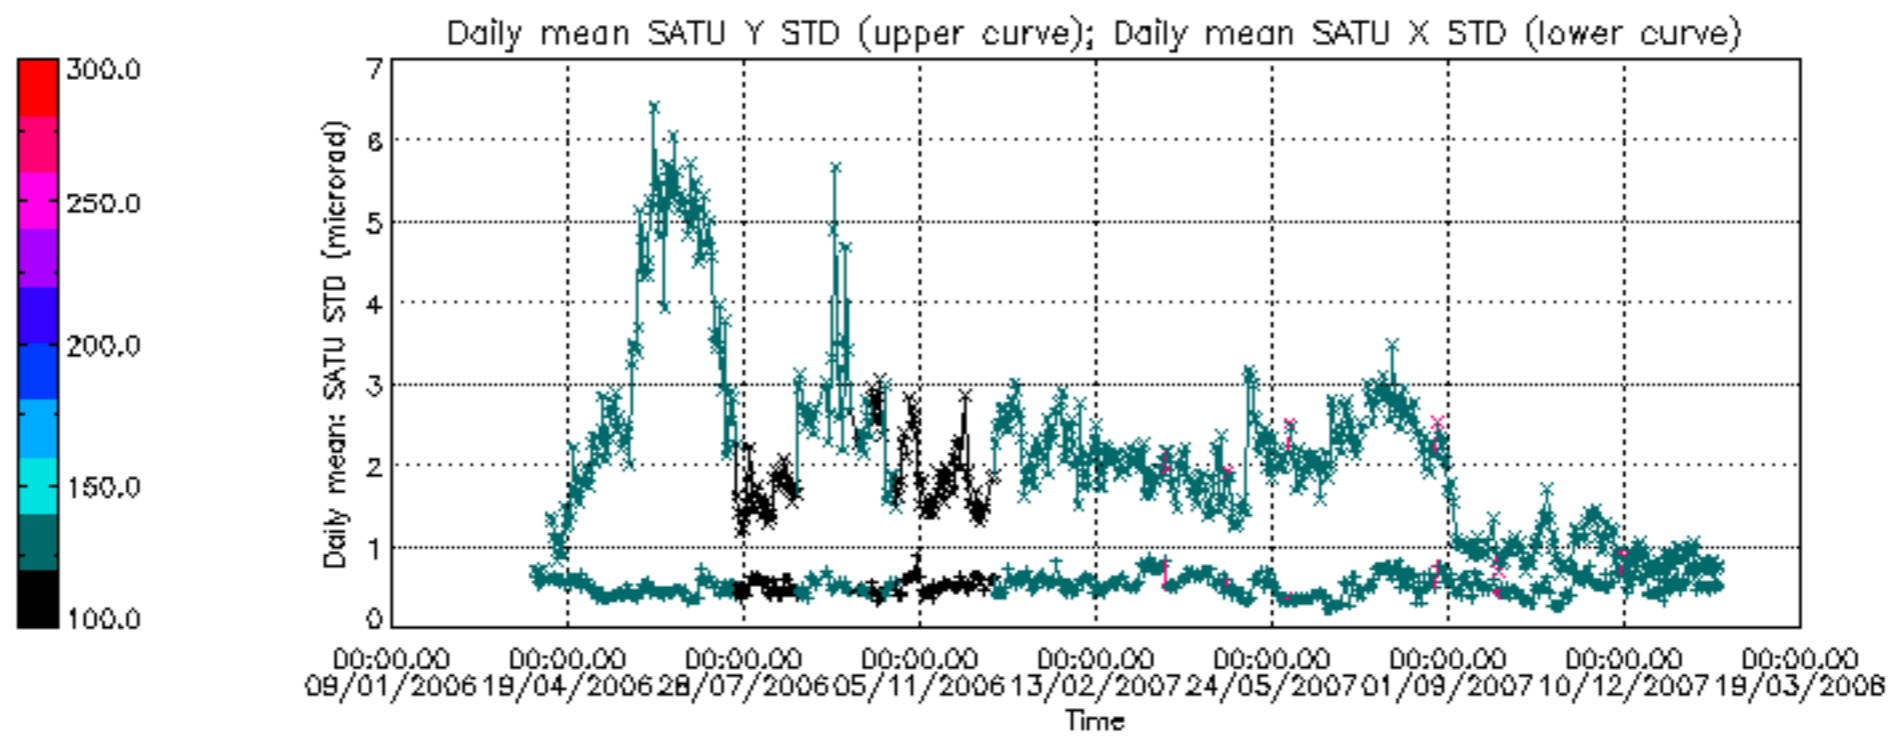

Tangent altitude at which the star is lost

Tangent altitude at which the star is lost

/nas3/ENVISAT/GOMOS/GOM\_NL\_\_0P/GOM\_NL\_\_0PNPDE20080201\_015436\_000041842065\_00346\_30961\_5235.N1

1; -724.9; 01-FEB-2008 01:54:36; Dark ; 43.0; 86; 35Eta Oph ; 2.43; 10200;occ; 86; 0;30961  
 2; -420.4; 01-FEB-2008 01:59:40; Dark ; 38.5; 25; 35Lam Sco ; 1.62; 28000;occ; 77; 0;30961  
 3; -332.1; 01-FEB-2008 02:01:08; Dark ; 37.5; 40; The Sco ; 1.86; 7100;occ; 75; 0;30961  
 4; -218.5; 01-FEB-2008 02:03:02; Dark ; 36.0; 147; Alp Ara ; 2.88; 26000;occ; 72; 0;30961  
 5; -125.2; 01-FEB-2008 02:04:35; Dark ; 43.0; 141; Bet Ara ; 2.84; 4600;occ; 86; 0;30961  
 6; 89.5; 01-FEB-2008 02:08:10; Dark ; 37.5; 134; Bet TrA ; 2.81; 6600;occ; 75; 0;30962  
 7; 191.6; 01-FEB-2008 02:09:52; Dark ; 42.5; 4; Alp1Cen ; -0.01; 5800;occ; 85; 0;30962  
 8; 342.2; 01-FEB-2008 02:12:23; Dark ; 59.5; 0; ; 0.00; 0;occ; 119; 0;30962  
 9; 467.4; 01-FEB-2008 02:14:28; Dark ; 43.0; 12; Alp1Cru ; 0.77; 30000;occ; 86; 0;30962  
 10; 680.9; 01-FEB-2008 02:18:01; Dark ; 38.0; 29; Bet Car ; 1.67; 10200;occ; 76; 0;30962  
 11; 821.9; 01-FEB-2008 02:20:23; Dark ; 38.5; 71; Iot Car ; 2.25; 7700;occ; 77; 0;30962  
 12; 927.1; 01-FEB-2008 02:22:08; Dark ; 37.0; 46; Del Vel ; 1.95; 10600;occ; 74; 0;30962  
 13; 1078.7; 01-FEB-2008 02:24:39; Dark ; 40.5; 34; Gam2Vel ; 1.79; 23000;occ; 81; 0;30962  
 14; 1203.9; 01-FEB-2008 02:26:45; Dark ; 39.5; 70; Zet Pup ; 2.25; 39000;occ; 79; 0;30962  
 15; 1286.8; 01-FEB-2008 02:28:07; Dark ; 43.5; 117; Pi Pup ; 2.71; 3800;occ; 87; 0;30962  
 16; 1433.1; 01-FEB-2008 02:30:34; Dark ; 42.5; 23; 21Eps CMa ; 1.50; 26000;occ; 85; 0;30962  
 17; 1515.9; 01-FEB-2008 02:31:56; Dark ; 36.0; 179; 240mi2CMa ; 3.03; 24000;occ; 72; 0;30962  
 18; 1644.9; 01-FEB-2008 02:34:05; Dark ; 45.0; 1; 9Alp CMa ; -1.44; 11000;occ; 90; 0;30962  
 19; 1993.0; 01-FEB-2008 02:39:54; Dark ; 49.0; 8; 10Alp CMi ; 0.40; 6500;occ; 98; 0;30962  
 20; 2198.7; 01-FEB-2008 02:43:19; Bright; 38.0; 44; 24Gam Gem ; 1.93; 11000;occ; 76; 0;30962  
 21; 2308.7; 01-FEB-2008 02:45:09; Bright; 38.0; 151; 13Mu Gem ; 2.89; 3000;occ; 76; 0;30962  
 22; 2456.9; 01-FEB-2008 02:47:38; Bright; 40.0; 24; 66Alp Gem ; 1.58; 10200;occ; 80; 0;30962  
 23; 2566.4; 01-FEB-2008 02:49:27; Bright; 36.0; 107; 37The Aur ; 2.65; 11000;occ; 72; 0;30962  
 24; 2691.8; 01-FEB-2008 02:51:32; Bright; 35.5; 42; 34Bet Aur ; 1.90; 10200;occ; 71; 0;30962  
 25; 3427.9; 01-FEB-2008 03:03:49; Bright; 32.0; 49; 1Alp UMi ; 1.99; 6300;occ; 64; 0;30962