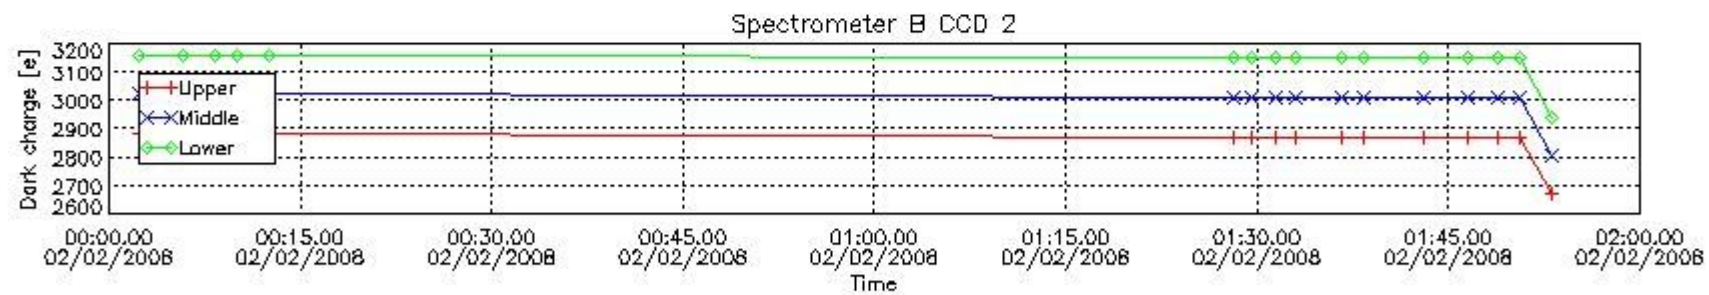

5. Demodulation flag and quality information monitoring

In this section it is presented the modulation information extracted from the pcd (product confidence data) at measurement level and information extracted from the Quality Summary dataset. Only products without errors (error flag in the MPH set to "0") are used.

5.1 Percentage of products during reporting period with: