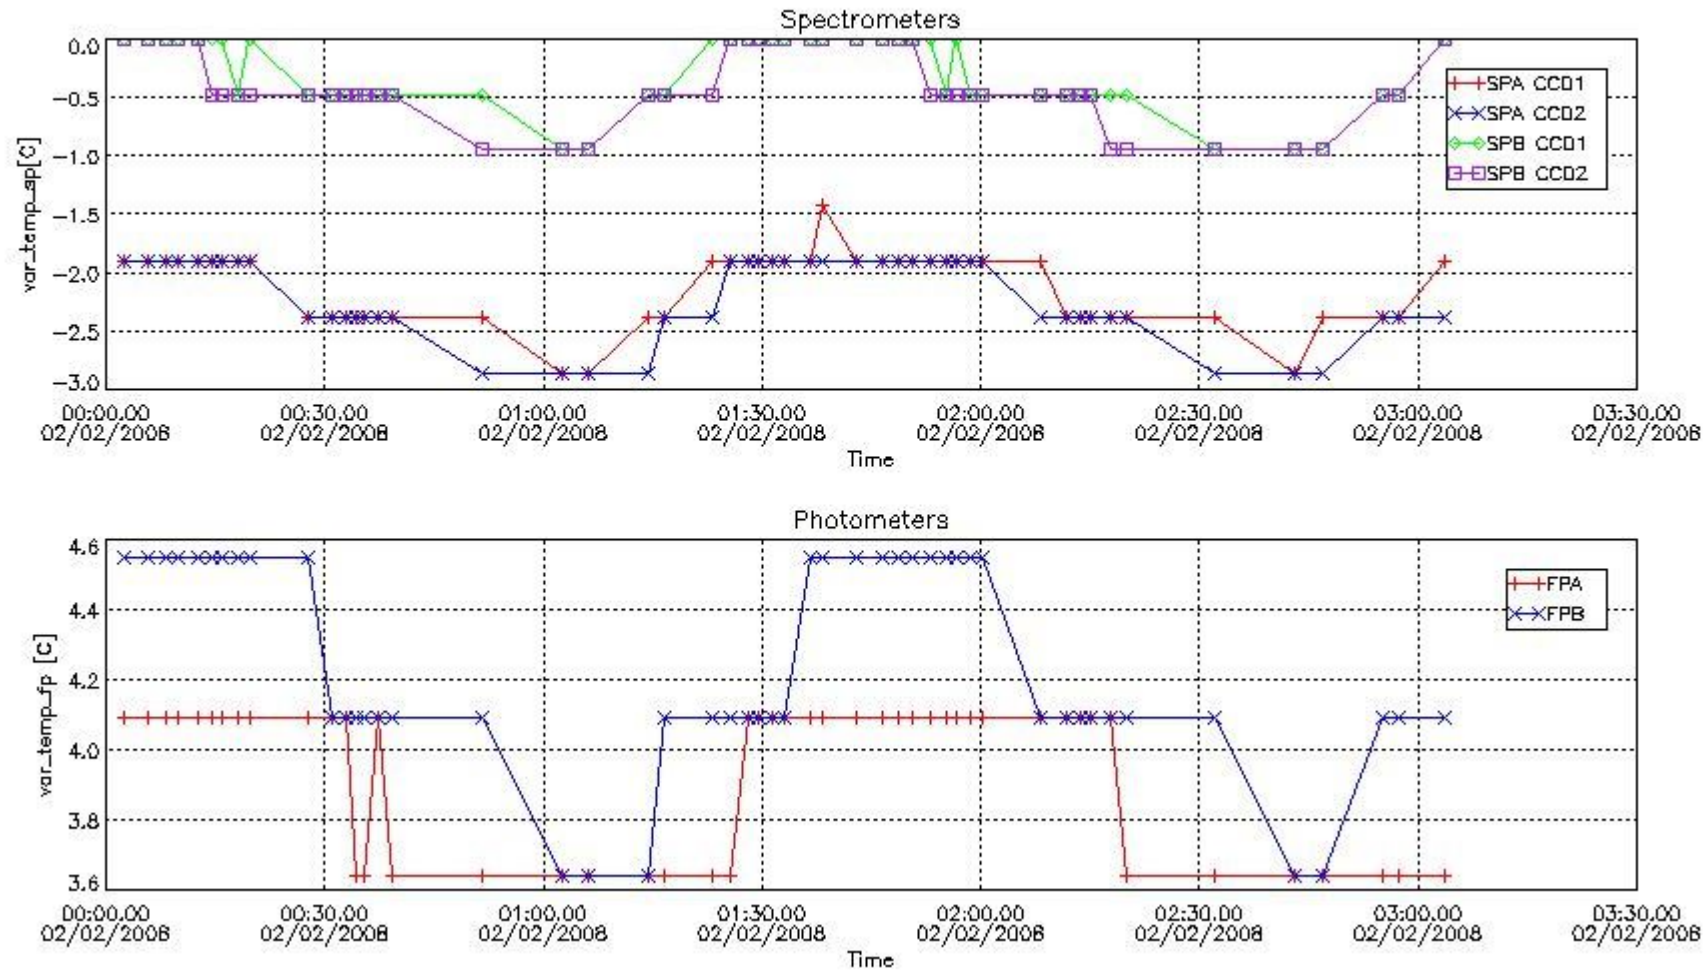

4. Overview of dark signal processing per product

The Dark Charge (DC) is a temperature-dependant signal added to the useful measurements and it is therefore subtracted from them during the processing. There are two phenomena that produce a continuous increase of the DC: the "hot pixels" (a pixel is "hot" when its DC exceeds by a significant amount its value measured on ground at the same temperature) and the "Random Telegraphic Signal" (abrupt change positive or negative of the CCD pixel signal, random in time, affecting only the DC part of the signal and not the photon generated signal).

In this section a list of products that did not use the Dark Sky Area (DSA) observation for the DC computation is given. It is also provided the mean DC plot per product for dark limb products with no error flag set.

4.1 All products used the DSA observation for the DC computation

4.2 Plot of mean dark charges per product: only products in DARK limb conditions without errors are used