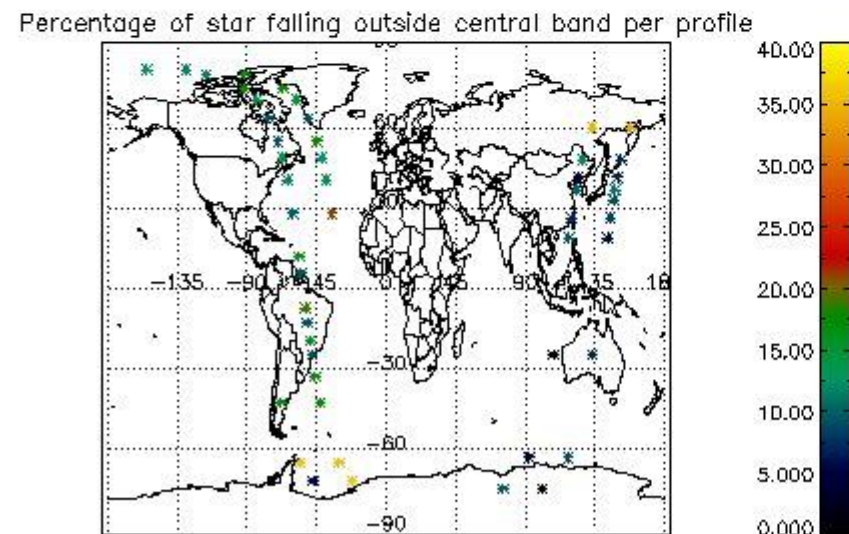

6. Statistics and plot of tangent altitude of the last measurement (DARK & BRIGHT products without errors)

6.1 Statistics on tangent altitude lost:

Statistics	DARK	BRIGHT	TWILIGHT
Mean:	16.575	17.820	12.863
St. deviation:	2.2735	6.1634	0.0000
Maximum:	19.383	27.322	12.863
Minimum:	12.417	4.2525	12.863
Number of data:	16.000	21.000	1.0000

6.2 Plot for DARK limb products