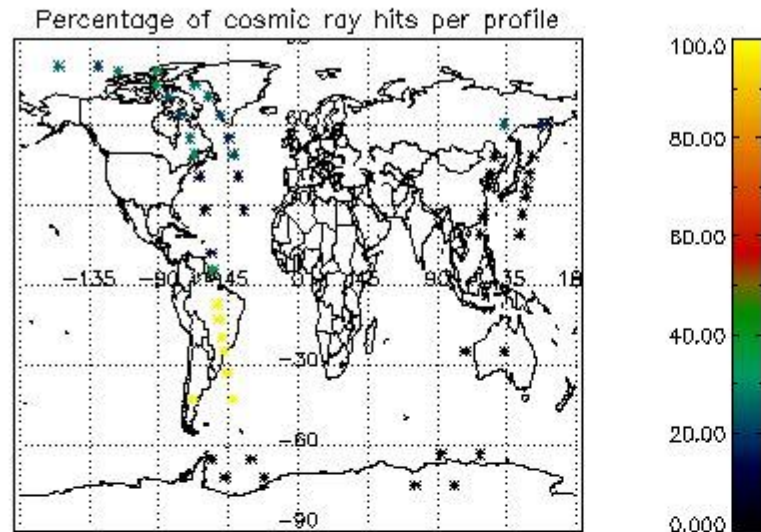

6. Statistics and plot of tangent altitude of the last measurement (DARK & BRIGHT products without errors)

6.1 Statistics on tangent altitude lost:

Statistics	DARK	BRIGHT	TWILIGHT
Mean:	16.575	17.820	12.863
St. deviation:	2.2735	6.1634	0.0000
Maximum:	19.383	27.322	12.863
Minimum:	12.417	4.2525	12.863
Number of data:	16.000	21.000	1.0000

6.2 Plot for DARK limb products