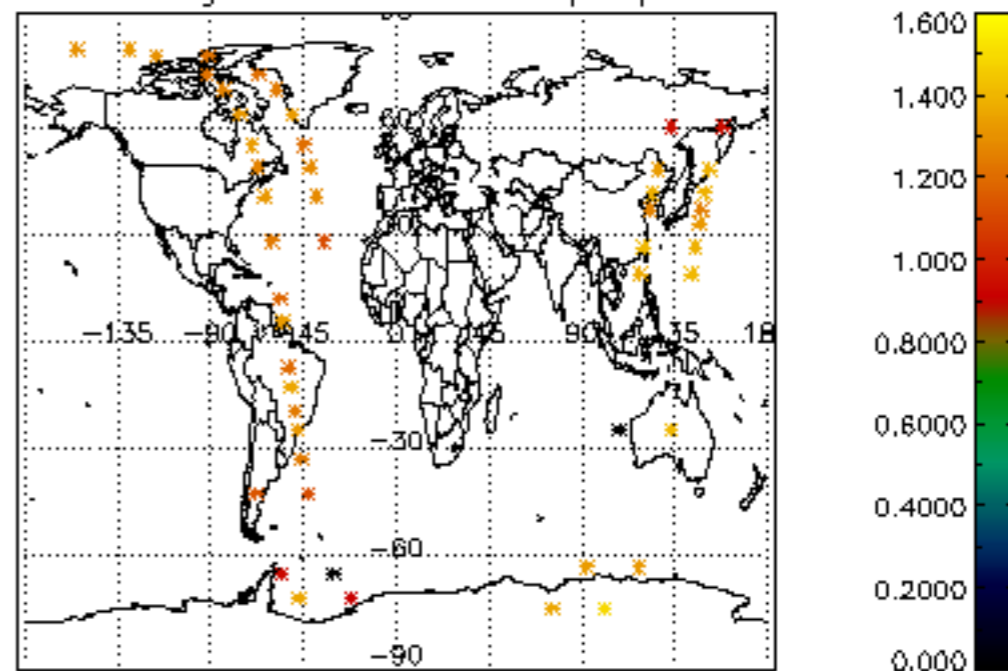

Percentage of cosmic ray hits per profile

Percentage of datation errors per profile

Percentage of star falling outside central band per profile

Percentage of saturation errors per profile

Tangent altitude at which the star is lost