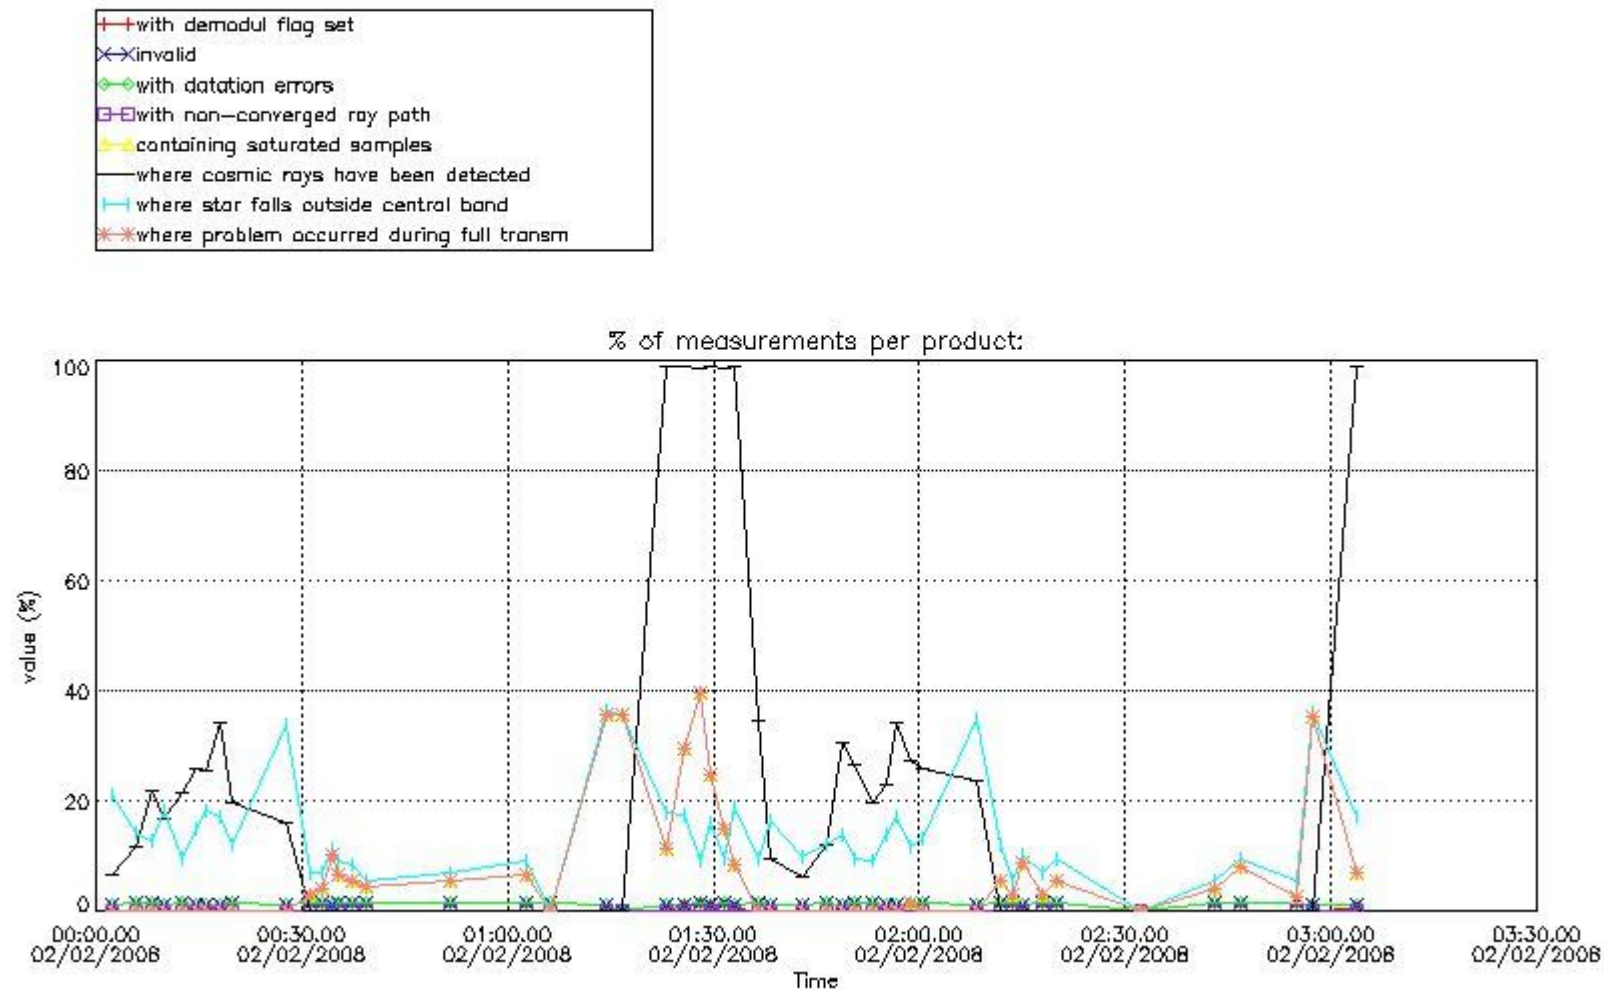

At least one measurement with demodulation flag set:	24.0000 %
Reference spectrum computed from DB:	0.00000 %
Reference spectrum with small number of measurements:	0.00000 %
SATU data not used:	0.00000 %

5.2 Plot quality information per product (time dependant)

5.3 Plot quality information per product (world map)