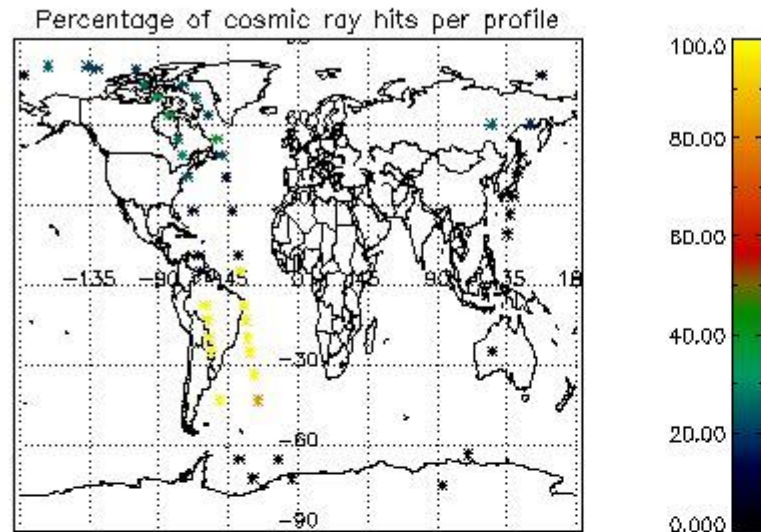

6. Statistics and plot of tangent altitude of the last measurement (DARK & BRIGHT products without errors)

6.1 Statistics on tangent altitude lost:

Statistics	DARK	BRIGHT	TWILIGHT
Mean:	15.956	16.377	11.200
St. deviation:	4.1394	7.6699	0.0000
Maximum:	20.164	23.907	11.200
Minimum:	2.6512	4.2013	11.200
Number of data:	22.000	12.000	1.0000

6.2 Plot for DARK limb products