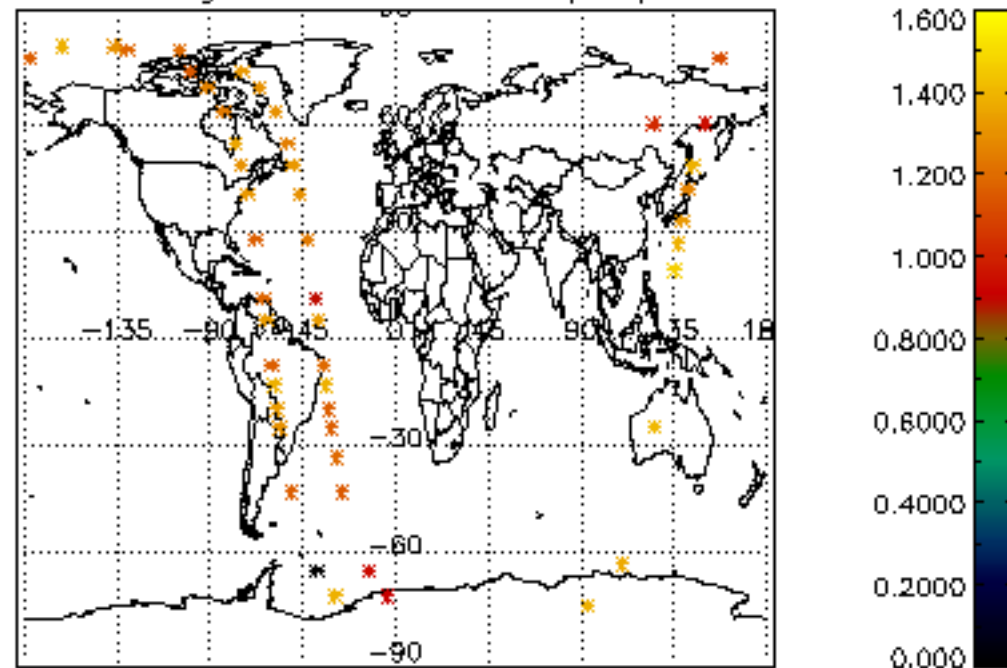

Percentage of cosmic ray hits per profile

Percentage of datation errors per profile

Percentage of star falling outside central band per profile

Percentage of saturation errors per profile

Tangent altitude at which the star is lost