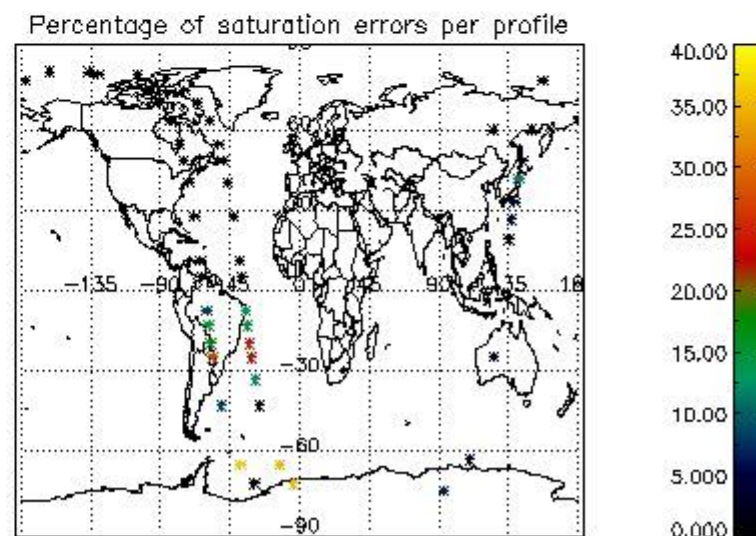

6. Statistics and plot of tangent altitude of the last measurement (DARK & BRIGHT products without errors)

6.1 Statistics on tangent altitude lost:

Statistics	DARK	BRIGHT	TWILIGHT
Mean:	15.956	16.377	11.200
St. deviation:	4.1394	7.6699	0.0000
Maximum:	20.164	23.907	11.200
Minimum:	2.6512	4.2013	11.200
Number of data:	22.000	12.000	1.0000

6.2 Plot for DARK limb products