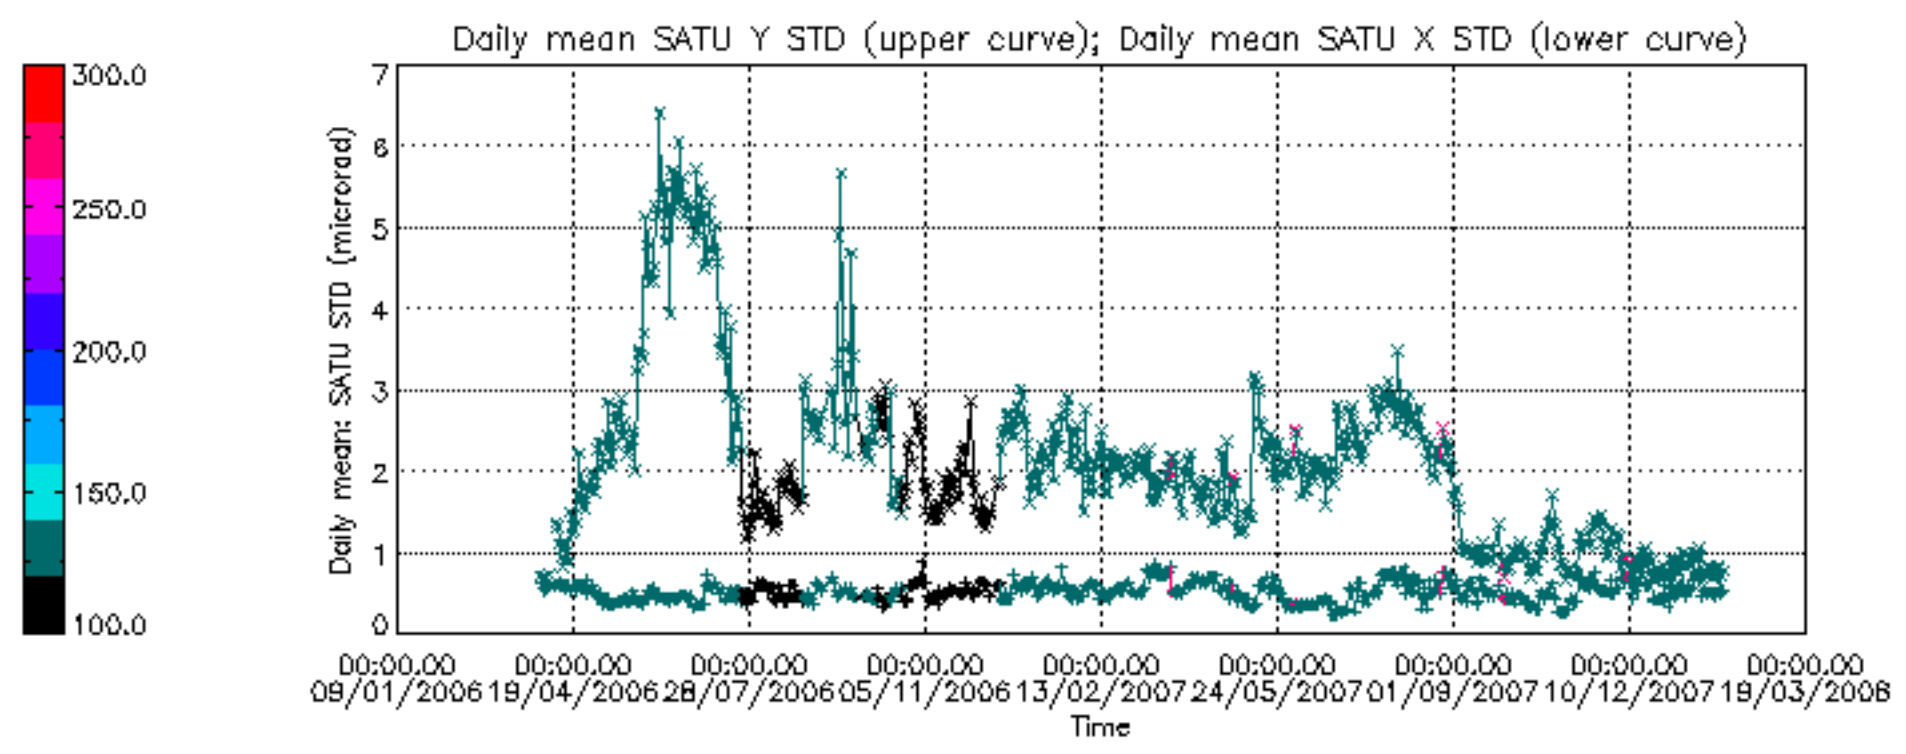

Tangent altitude at which the star is lost

Tangent altitude at which the star is lost

/nas3/ENVISAT/GOMOS/GOM\_NL\_\_0P/GOM\_NL\_\_0PNPDE20080201\_015436\_000041842065\_00346\_30961\_5235.N1

1;	-724.9;	01-FEB-2008	01:54:36;	Dark	;	43.0;	86;	35Eta	Oph	;	2.43;	10200;	occ;	86;	0;	30961
2;	-420.4;	01-FEB-2008	01:59:40;	Dark	;	38.5;	25;	35Lam	Sco	;	1.62;	28000;	occ;	77;	0;	30961
3;	-332.1;	01-FEB-2008	02:01:08;	Dark	;	37.5;	40;	The	Sco	;	1.86;	7100;	occ;	75;	0;	30961
4;	-218.5;	01-FEB-2008	02:03:02;	Dark	;	36.0;	147;	Alp	Ara	;	2.88;	26000;	occ;	72;	0;	30961
5;	-125.2;	01-FEB-2008	02:04:35;	Dark	;	43.0;	141;	Bet	Ara	;	2.84;	4600;	occ;	86;	0;	30961
6;	89.5;	01-FEB-2008	02:08:10;	Dark	;	37.5;	134;	Bet	TrA	;	2.81;	6600;	occ;	75;	0;	30962
7;	191.6;	01-FEB-2008	02:09:52;	Dark	;	42.5;	4;	Alp1	Cen	;	-0.01;	5800;	occ;	85;	0;	30962
8;	342.2;	01-FEB-2008	02:12:23;	Dark	;	59.5;	0;			;	0.00;	0;	occ;	119;	0;	30962
9;	467.4;	01-FEB-2008	02:14:28;	Dark	;	43.0;	12;	Alp1	Cru	;	0.77;	30000;	occ;	86;	0;	30962
10;	680.9;	01-FEB-2008	02:18:01;	Dark	;	38.0;	29;	Bet	Car	;	1.67;	10200;	occ;	76;	0;	30962
11;	821.9;	01-FEB-2008	02:20:23;	Dark	;	38.5;	71;	Iot	Car	;	2.25;	7700;	occ;	77;	0;	30962
12;	927.1;	01-FEB-2008	02:22:08;	Dark	;	37.0;	46;	Del	Vel	;	1.95;	10600;	occ;	74;	0;	30962
13;	1078.7;	01-FEB-2008	02:24:39;	Dark	;	40.5;	34;	Gam2	Vel	;	1.79;	23000;	occ;	81;	0;	30962
14;	1203.9;	01-FEB-2008	02:26:45;	Dark	;	39.5;	70;	Zet	Pup	;	2.25;	39000;	occ;	79;	0;	30962
15;	1286.8;	01-FEB-2008	02:28:07;	Dark	;	43.5;	117;	Pi	Pup	;	2.71;	3800;	occ;	87;	0;	30962
16;	1433.1;	01-FEB-2008	02:30:34;	Dark	;	42.5;	23;	21Eps	CMA	;	1.50;	26000;	occ;	85;	0;	30962
17;	1515.9;	01-FEB-2008	02:31:56;	Dark	;	36.0;	179;	240mi2	CMA	;	3.03;	24000;	occ;	72;	0;	30962
18;	1644.9;	01-FEB-2008	02:34:05;	Dark	;	45.0;	1;	9Alp	CMA	;	-1.44;	11000;	occ;	90;	0;	30962
19;	1993.0;	01-FEB-2008	02:39:54;	Dark	;	49.0;	8;	10Alp	CMI	;	0.40;	6500;	occ;	98;	0;	30962
20;	2198.7;	01-FEB-2008	02:43:19;	Bright;	;	38.0;	44;	24Gam	Gem	;	1.93;	11000;	occ;	76;	0;	30962
21;	2308.7;	01-FEB-2008	02:45:09;	Bright;	;	38.0;	151;	13Mu	Gem	;	2.89;	3000;	occ;	76;	0;	30962
22;	2456.9;	01-FEB-2008	02:47:38;	Bright;	;	40.0;	24;	66Alp	Gem	;	1.58;	10200;	occ;	80;	0;	30962
23;	2566.4;	01-FEB-2008	02:49:27;	Bright;	;	36.0;	107;	37The	Aur	;	2.65;	11000;	occ;	72;	0;	30962
24;	2691.8;	01-FEB-2008	02:51:32;	Bright;	;	35.5;	42;	34Bet	Aur	;	1.90;	10200;	occ;	71;	0;	30962
25;	3427.9;	01-FEB-2008	03:03:49;	Bright;	;	32.0;	49;	1Alp	UMi	;	1.99;	6300;	occ;	64;	0;	30962