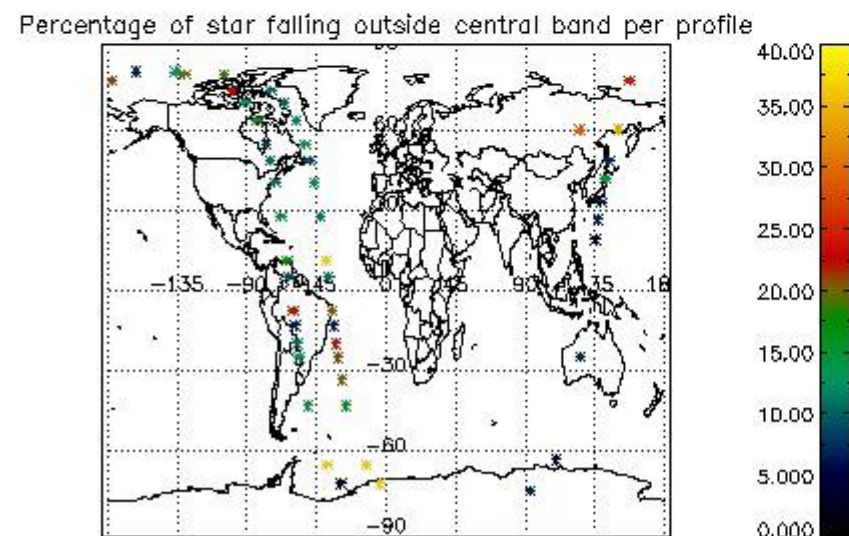

6. Statistics and plot of tangent altitude of the last measurement (DARK & BRIGHT products without errors)

6.1 Statistics on tangent altitude lost:

Statistics	DARK	BRIGHT	TWILIGHT
Mean:	15.956	16.377	11.200
St. deviation:	4.1394	7.6699	0.0000
Maximum:	20.164	23.907	11.200
Minimum:	2.6512	4.2013	11.200
Number of data:	22.000	12.000	1.0000

6.2 Plot for DARK limb products