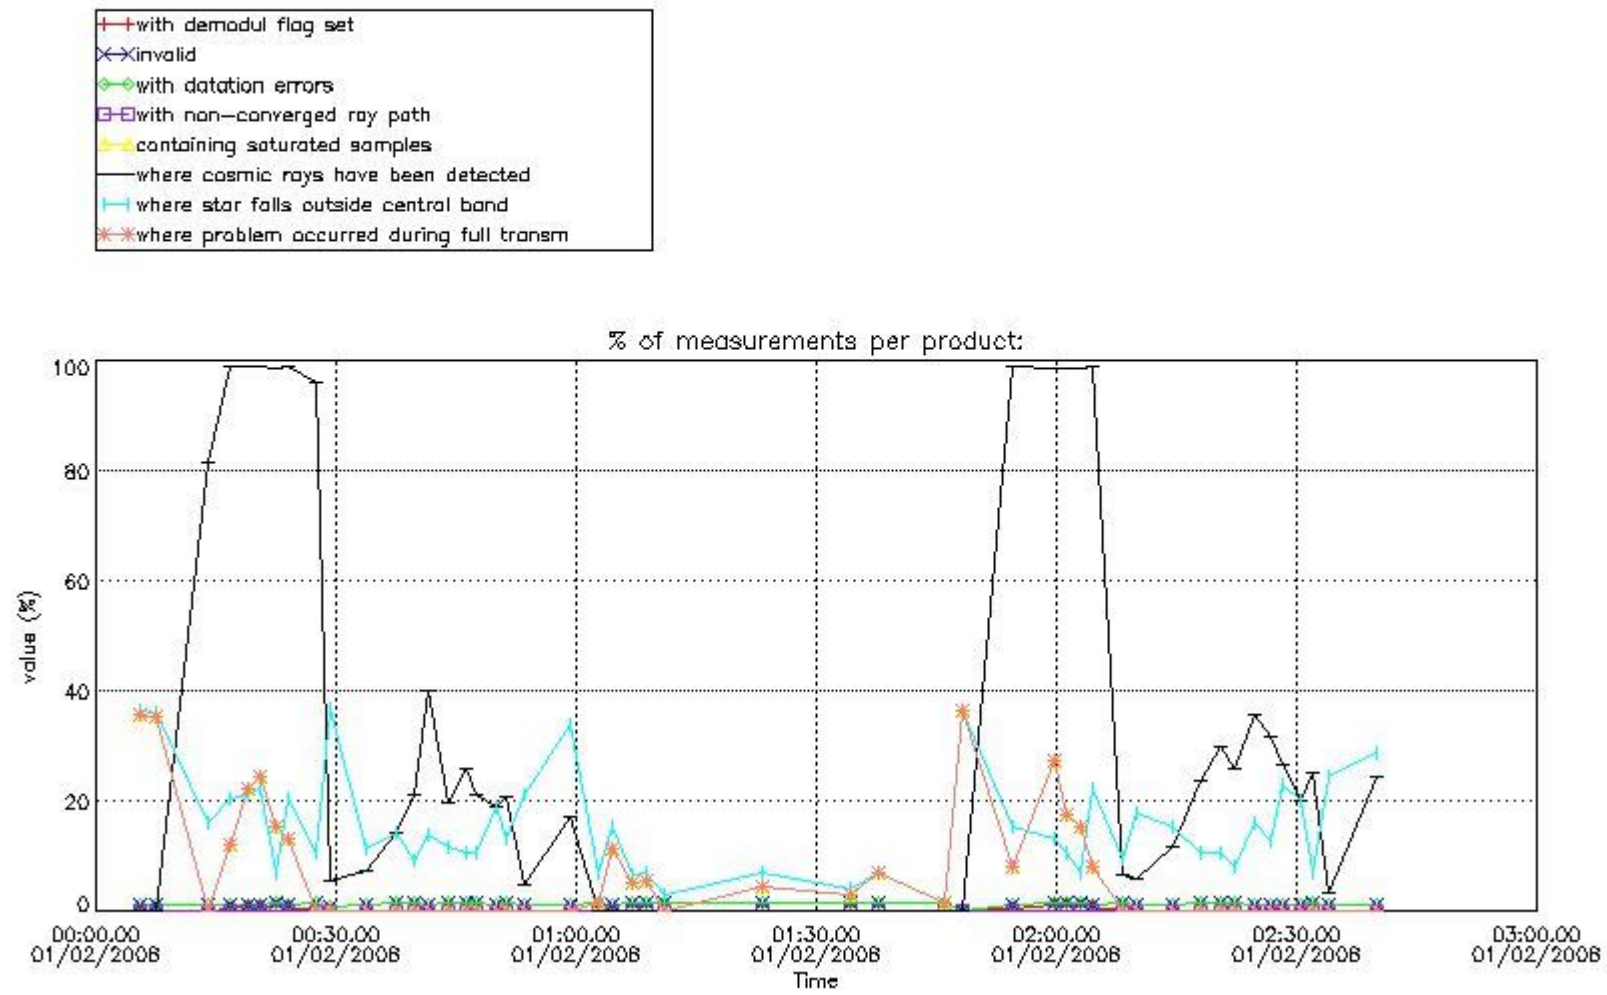

At least one measurement with demodulation flag set:	40.8163 %
Reference spectrum computed from DB:	0.00000 %
Reference spectrum with small number of measurements:	0.00000 %
SATU data not used:	0.00000 %

5.2 Plot quality information per product (time dependant)

5.3 Plot quality information per product (world map)