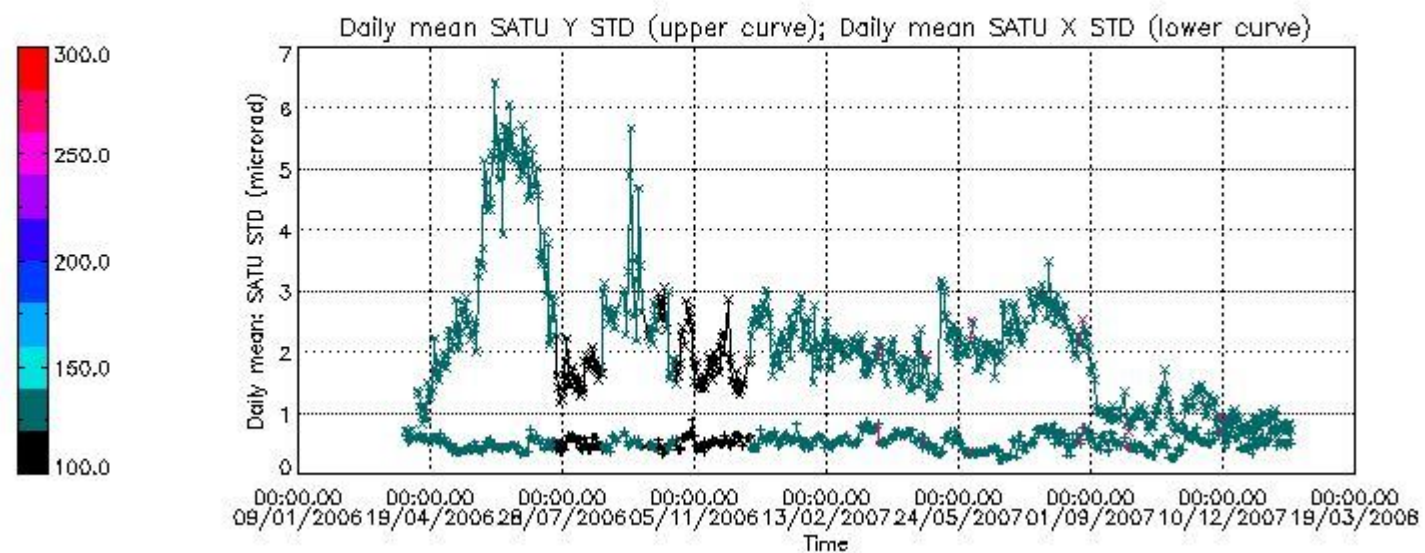

Number of data:	16400.	16400.	13850.	13850.

7.2.2 Trend of daily SATU NEA St. deviation since 1st April 2006 (dark limb)

The long term trend of the SATU 'X' and 'Y' standard deviations should be constant during the whole mission.

The colorbar represents the start tangent altitude (km) of the occultations.

Upper curve: STD of SATU Y axis

Lower curve: STD of SATU X axis

8. Auxiliary Data Files used for the production reported in section 2.4

The number reported in the third column indicates since which file (see list in section 2.4) the corresponding auxiliary file has been used. The fourth column is the date of those product files.

Type	Auxiliary Filename	Used since product	Used since product date
INST_PHYS_CHARACTERISTICS	GOM_INS_AXNIEC20050627_150713_20030716_120000_20100101_000000	1	31-JAN-2008 00:01:55
CALIBRATION_DATABASE	GOM_CAL_AXVIEC20080128_161239_20080126_000000_20100101_000000	1	31-JAN-2008 00:01:55
LEVEL-1B_PROC_CONFIG	GOM_PR1_AXNIEC20050627_151042_20020301_000000_20100101_000000	1	31-JAN-2008 00:01:55
STAR_CATALOGUE	GOM_CAT_AXVIEC20020121_161009_20020101_000000_20200101_000000	1	31-JAN-2008 00:01:55
STELLAR_SPECTRA_DATABANK	GOM_STS_AXNIEC20040308_103538_20020101_160000_20100101_000000	1	31-JAN-2008 00:01:55
ECMWF_FILE	AUX_ECF_AXNECM20080130_073112_20080130_210000_20080131_090000	1	31-JAN-2008 00:01:55
OPTIONAL_ECMWF_FILE	MISSING	1	31-JAN-2008 00:01:55
ORBIT_DATA_FILE	DOR_NAV_OPNPDE20080130_211940_000057382065_00329_30944_5052.N1	1	31-JAN-2008 00:01:55
ORBIT_DATA_FILE	DOR_NAV_OPNPDE20080130_230037_000060572065_00330_30945_5053.N1	8	31-JAN-2008 00:50:36
ORBIT_DATA_FILE	DOR_NAV_OPNPDE20080131_021712_000044632065_00332_30947_5055.N1	33	31-JAN-2008 02:26:06