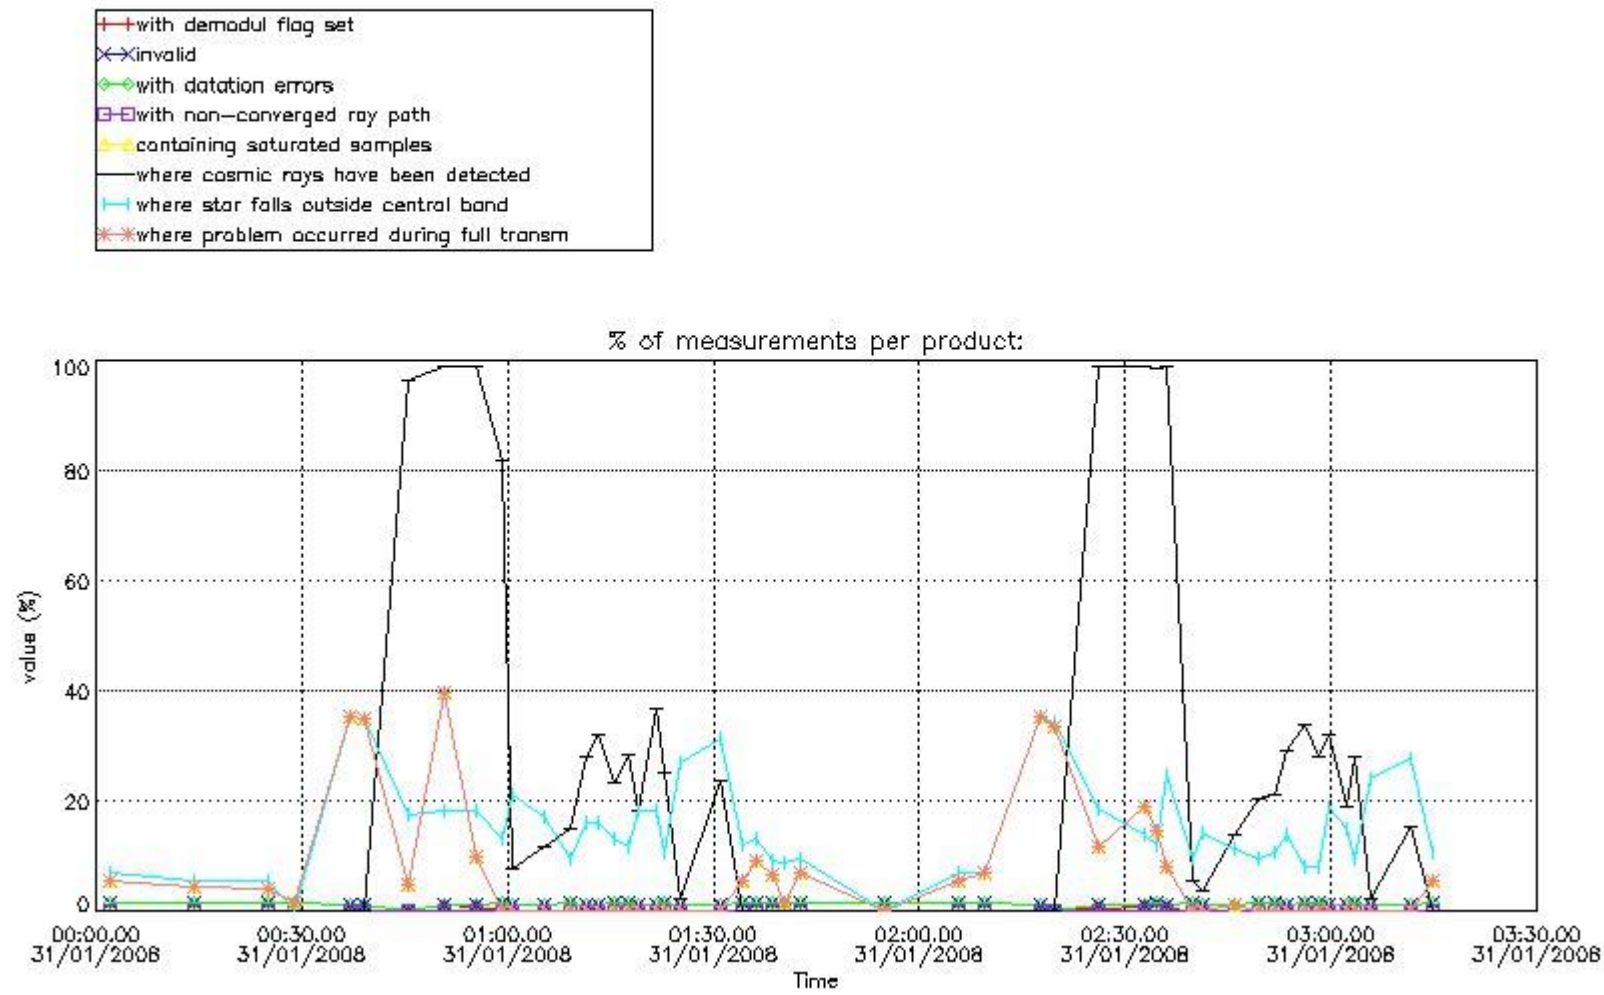

At least one measurement with demodulation flag set:	30.0000 %
Reference spectrum computed from DB:	0.00000 %
Reference spectrum with small number of measurements:	0.00000 %
SATU data not used:	0.00000 %

5.2 Plot quality information per product (time dependant)

5.3 Plot quality information per product (world map)