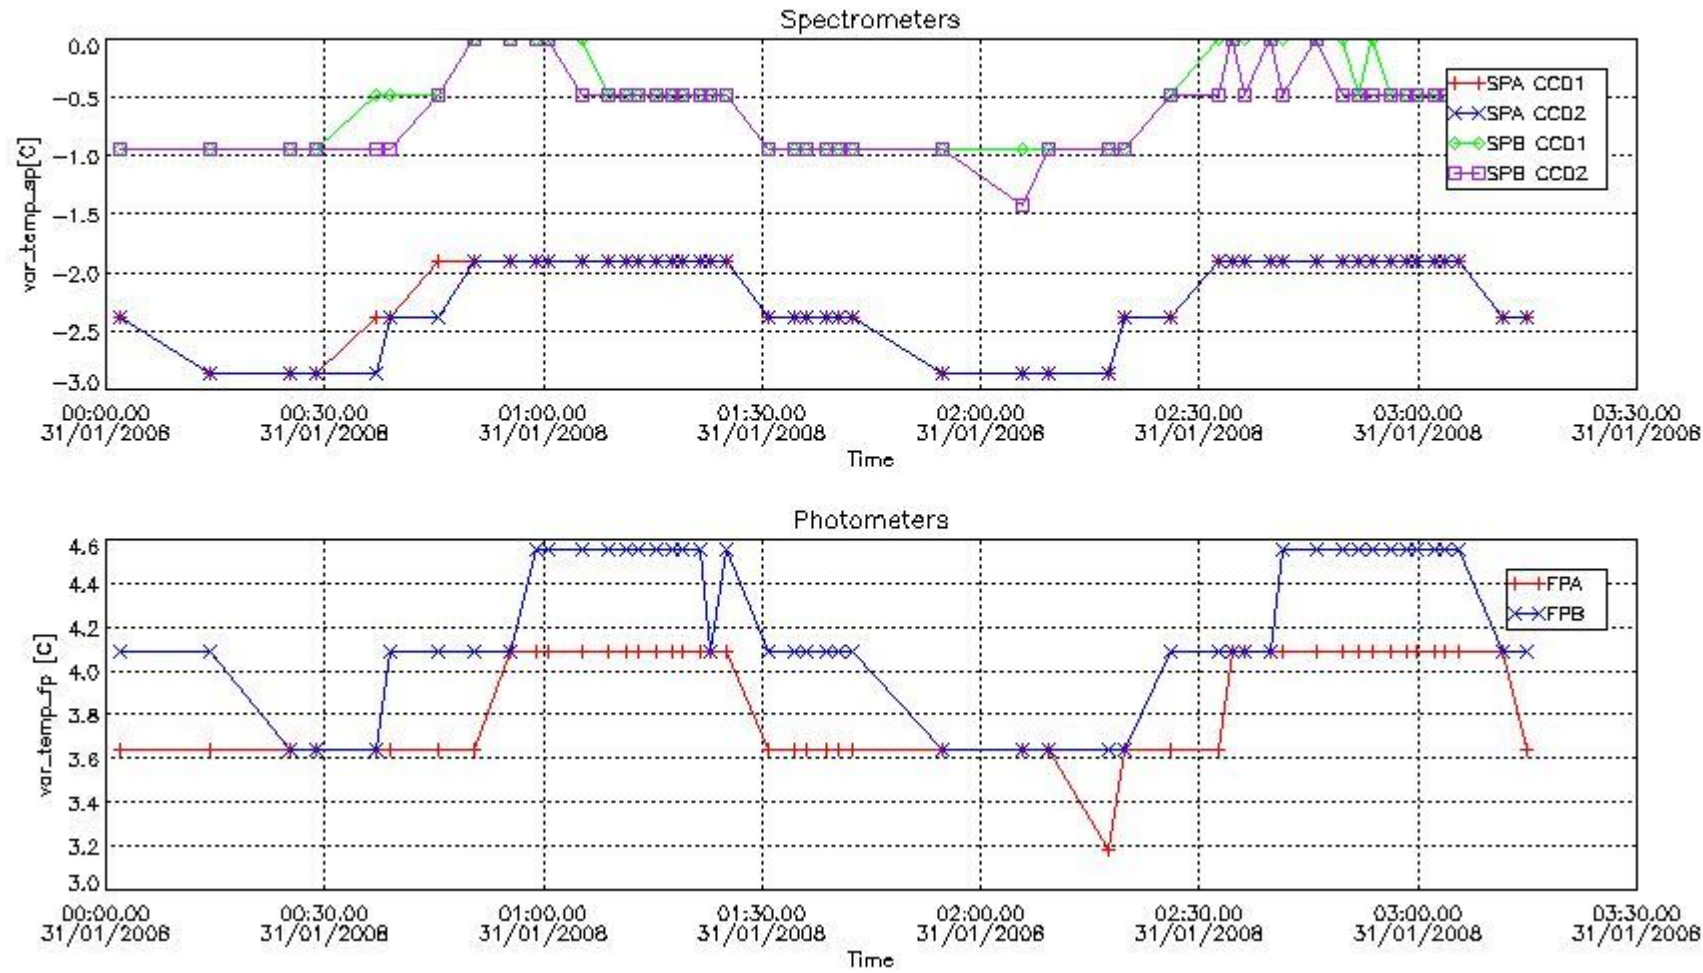

4. Overview of dark signal processing per product

The Dark Charge (DC) is a temperature-dependant signal added to the useful measurements and it is therefore subtracted from them during the processing. There are two phenomena that produce a continuous increase of the DC: the "hot pixels" (a pixel is "hot" when its DC exceeds by a significant amount its value measured on ground at the same temperature) and the "Random Telegraphic Signal" (abrupt change positive or negative of the CCD pixel signal, random in time, affecting only the DC part of the signal and not the photon generated signal).

In this section a list of products that did not use the Dark Sky Area (DSA) observation for the DC computation is given. It is also provided the mean DC plot per product for dark limb products with no error flag set.

4.1 All products used the DSA observation for the DC computation

4.2 Plot of mean dark charges per product: only products in DARK limb conditions without errors are used