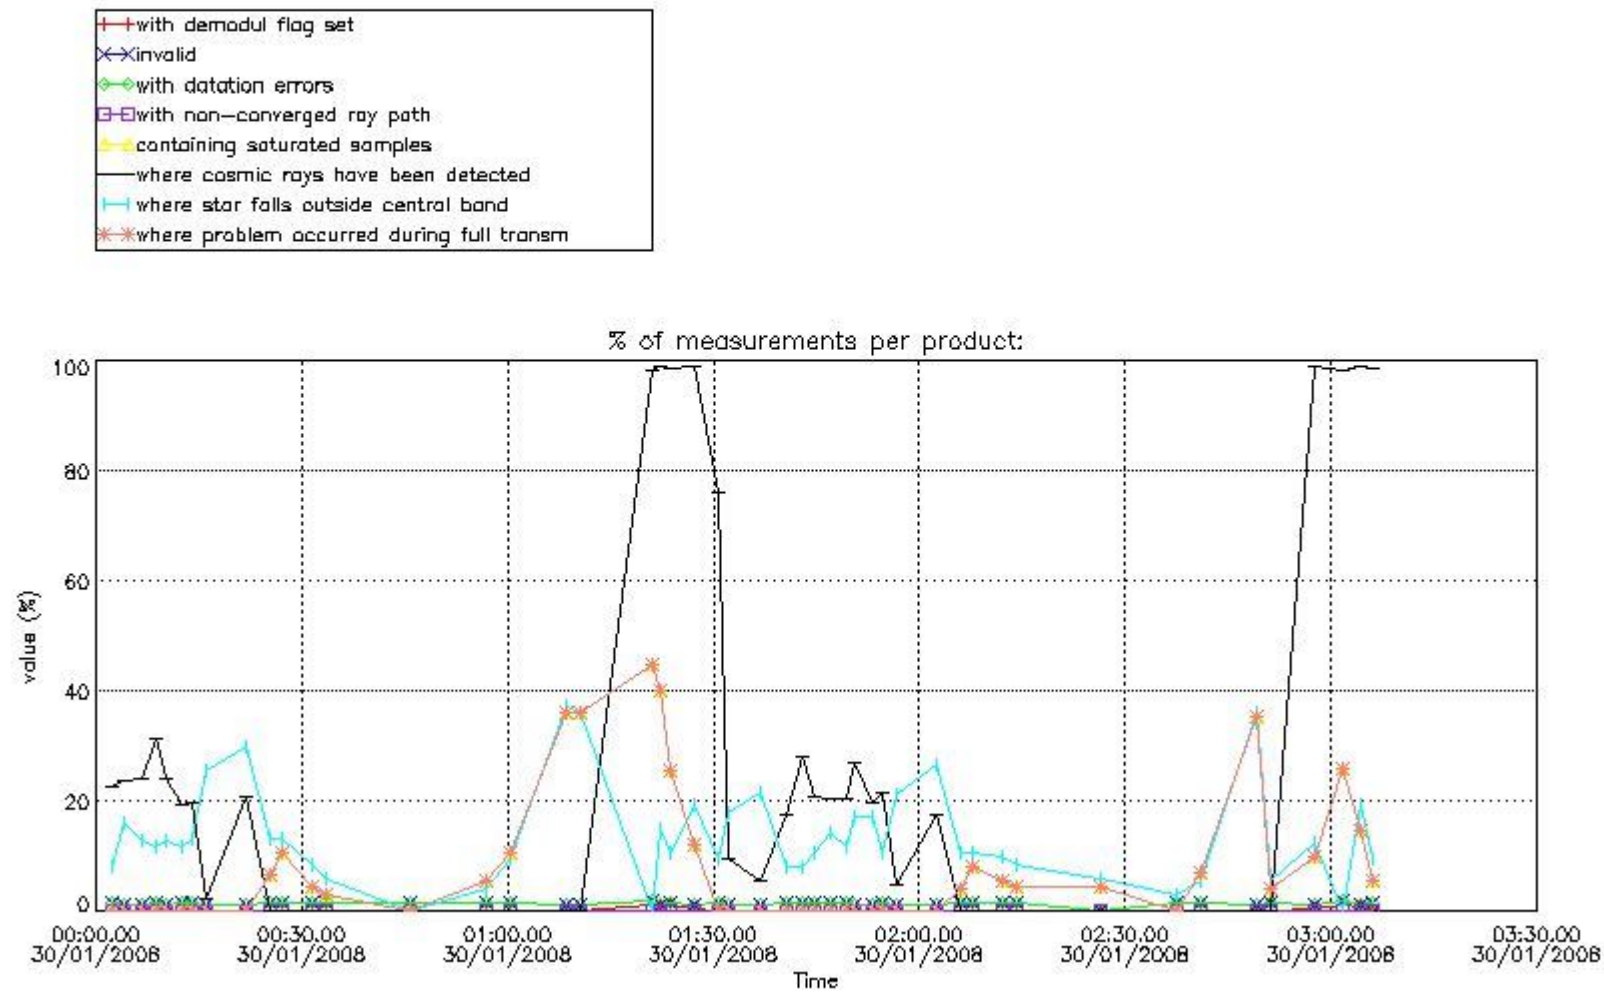

At least one measurement with demodulation flag set:	29.1667 %
Reference spectrum computed from DB:	0.00000 %
Reference spectrum with small number of measurements:	0.00000 %
SATU data not used:	0.00000 %

5.2 Plot quality information per product (time dependant)

5.3 Plot quality information per product (world map)