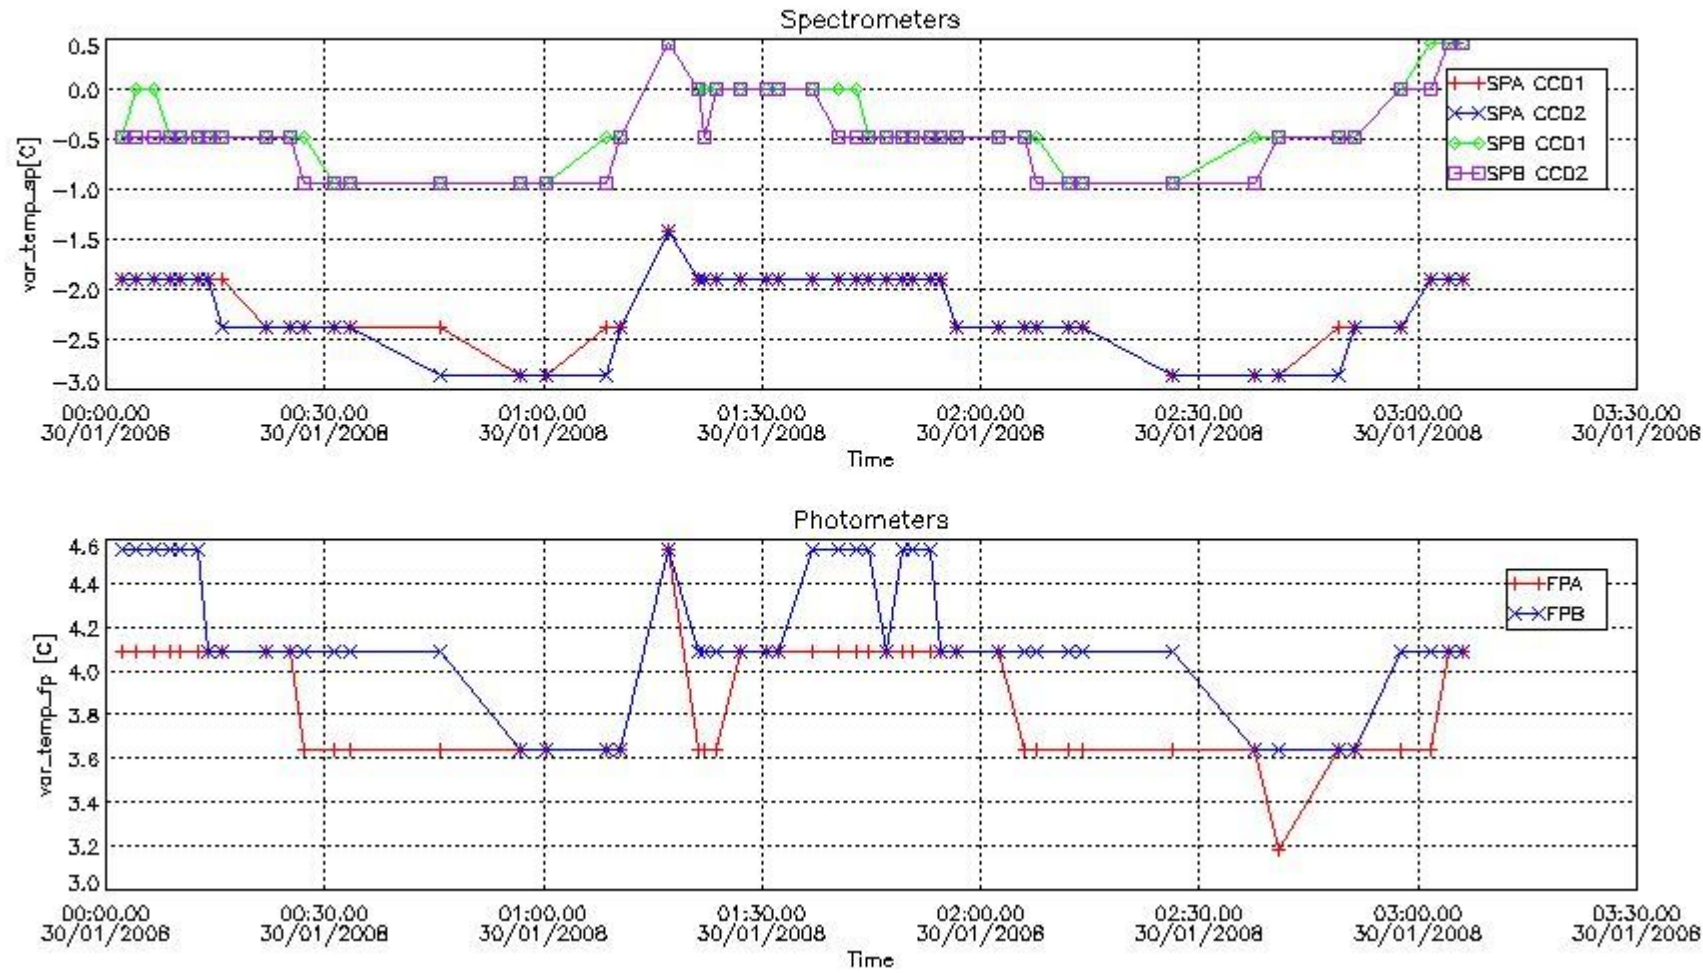

4. Overview of dark signal processing per product

The Dark Charge (DC) is a temperature-dependant signal added to the useful measurements and it is therefore subtracted from them during the processing. There are two phenomena that produce a continuous increase of the DC: the "hot pixels" (a pixel is "hot" when its DC exceeds by a significant amount its value measured on ground at the same temperature) and the "Random Telegraphic Signal" (abrupt change positive or negative of the CCD pixel signal, random in time, affecting only the DC part of the signal and not the photon generated signal).

In this section a list of products that did not use the Dark Sky Area (DSA) observation for the DC computation is given. It is also provided the mean DC plot per product for dark limb products with no error flag set.

4.1 All products used the DSA observation for the DC computation

4.2 Plot of mean dark charges per product: only products in DARK limb conditions without errors are used