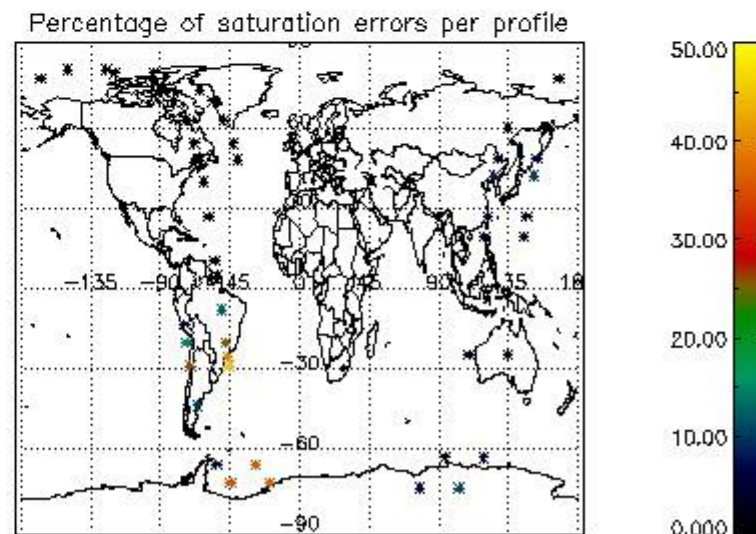

6. Statistics and plot of tangent altitude of the last measurement (DARK & BRIGHT products without errors)

6.1 Statistics on tangent altitude lost:

Statistics	DARK	BRIGHT	TWILIGHT
Mean:	20.119	17.439	NaN
St. deviation:	10.993	6.7340	NaN
Maximum:	48.530	28.310	NaN
Minimum:	10.889	4.3757	NaN
Number of data:	17.000	18.000	NaN

6.2 Plot for DARK limb products