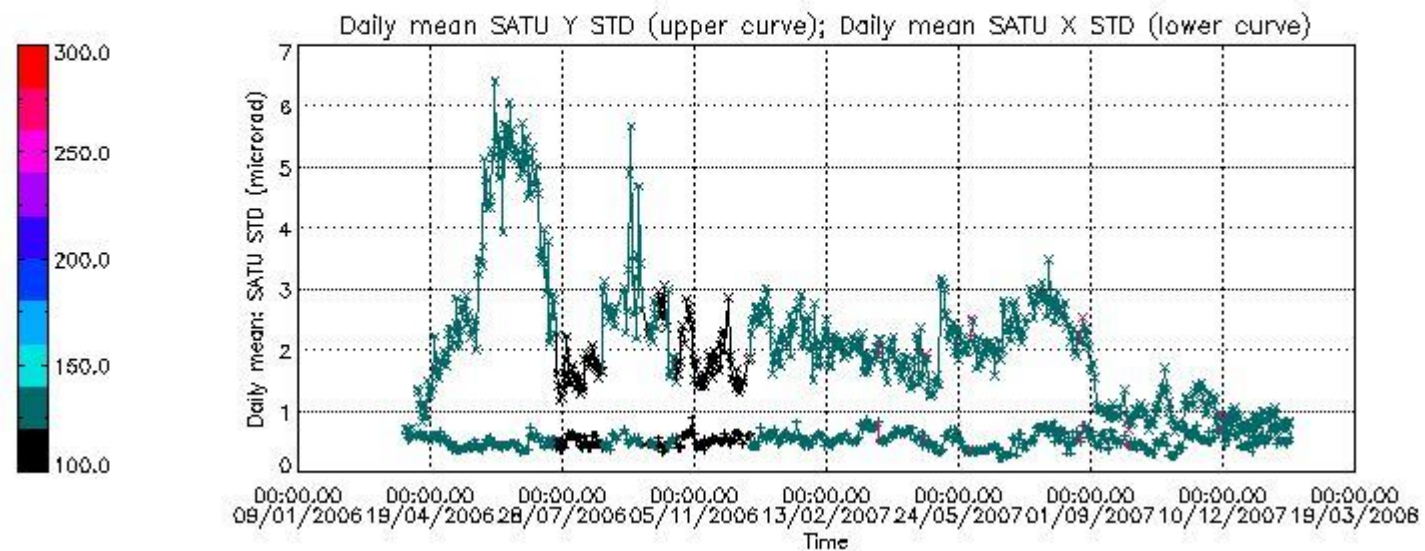

Number of data:	14850.	14850.	14700.	14700.

7.2.2 Trend of daily SATU NEA St. deviation since 1st April 2006 (dark limb)

The long term trend of the SATU 'X' and 'Y' standard deviations should be constant during the whole mission.

The colorbar represents the start tangent altitude (km) of the occultations.

Upper curve: STD of SATU Y axis

Lower curve: STD of SATU X axis

8. Auxiliary Data Files used for the production reported in section 2.4

The number reported in the third column indicates since which file (see list in section 2.4) the corresponding auxiliary file has been used. The fourth column is the date of those product files.

Type	Auxiliary Filename	Used since product	Used since product date
INST_PHYS_CHARACTERISTICS	GOM_INS_AXNIEC20050627_150713_20030716_120000_20100101_000000	1	30-JAN-2008 00:02:15
CALIBRATION_DATABASE	GOM_CAL_AXVIEC20080128_161239_20080126_000000_20100101_000000	1	30-JAN-2008 00:02:15
LEVEL-1B_PROC_CONFIG	GOM_PR1_AXNIEC20050627_151042_20020301_000000_20100101_000000	1	30-JAN-2008 00:02:15
STAR_CATALOGUE	GOM_CAT_AXVIEC20020121_161009_20020101_000000_20200101_000000	1	30-JAN-2008 00:02:15
STELLAR_SPECTRA_DATABANK	GOM_STS_AXNIEC20040308_103538_20020101_160000_20100101_000000	1	30-JAN-2008 00:02:15
ECMWF_FILE	AUX_ECF_AXNECM20080129_073112_20080129_210000_20080130_090000	1	30-JAN-2008 00:02:15
OPTIONAL_ECMWF_FILE	MISSING	1	30-JAN-2008 00:02:15
ORBIT_DATA_FILE	DOR_NAV_OPNPDE20080129_215140_000057382065_00315_30930_5045.N1	1	30-JAN-2008 00:02:15
ORBIT_DATA_FILE	DOR_NAV_OPNPDE20080129_233237_000057382065_00316_30931_5046.N1	19	30-JAN-2008 01:17:00
ORBIT_DATA_FILE	DOR_NAV_OPNPDE20080130_011334_000044632065_00317_30932_5047.N1	42	30-JAN-2008 02:37:26