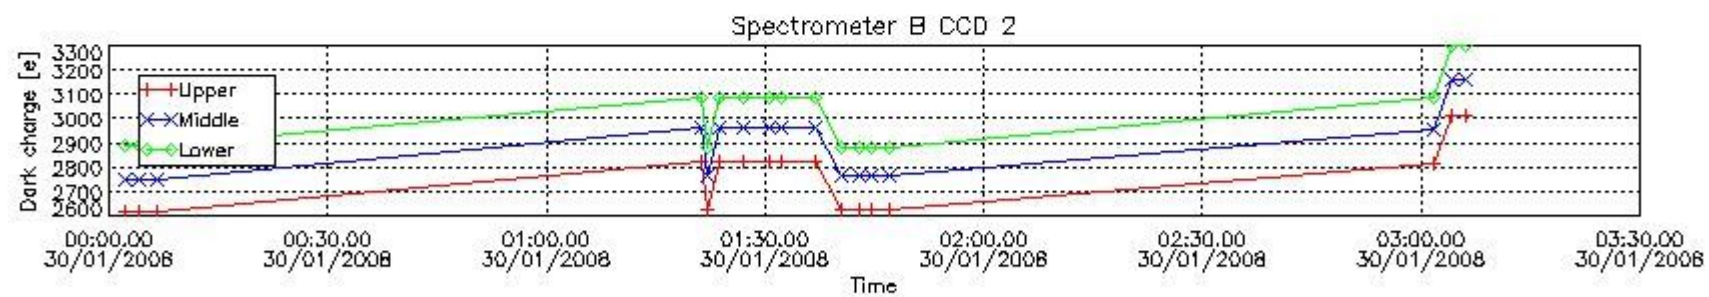

5. Demodulation flag and quality information monitoring

In this section it is presented the modulation information extracted from the pcd (product confidence data) at measurement level and information extracted from the Quality Summary dataset. Only products without errors (error flag in the MPH set to "0") are used.

5.1 Percentage of products during reporting period with: