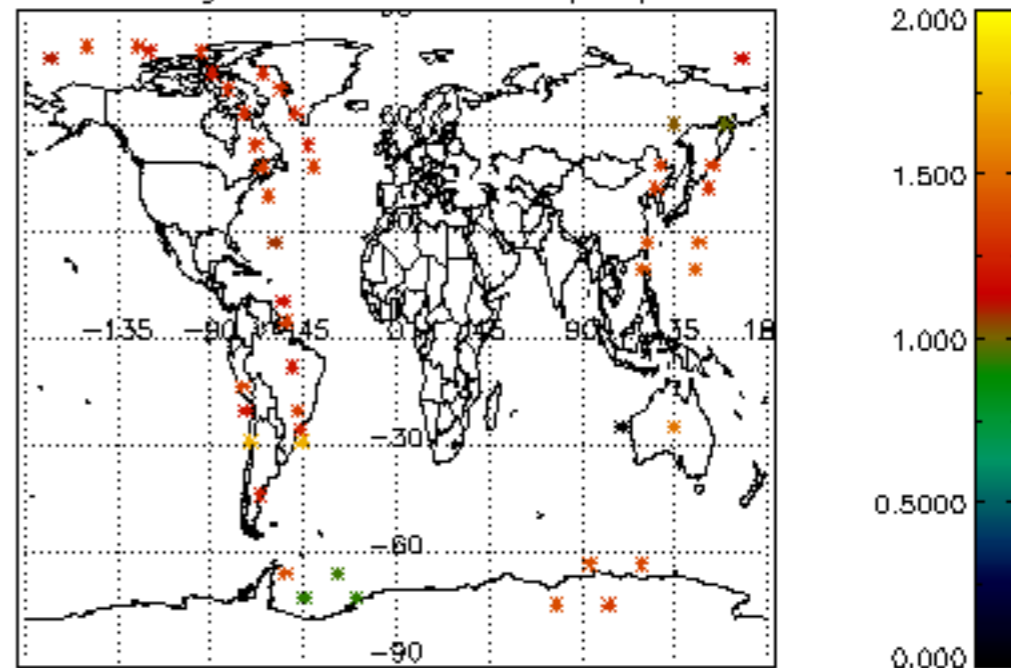

Percentage of datation errors per profile