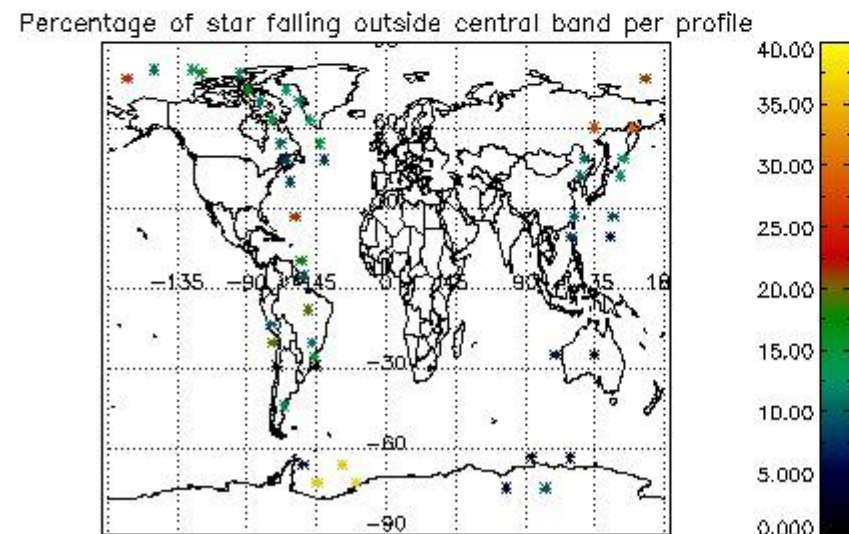

6. Statistics and plot of tangent altitude of the last measurement (DARK & BRIGHT products without errors)

6.1 Statistics on tangent altitude lost:

Statistics	DARK	BRIGHT	TWILIGHT
Mean:	20.119	17.439	NaN
St. deviation:	10.993	6.7340	NaN
Maximum:	48.530	28.310	NaN
Minimum:	10.889	4.3757	NaN
Number of data:	17.000	18.000	NaN

6.2 Plot for DARK limb products