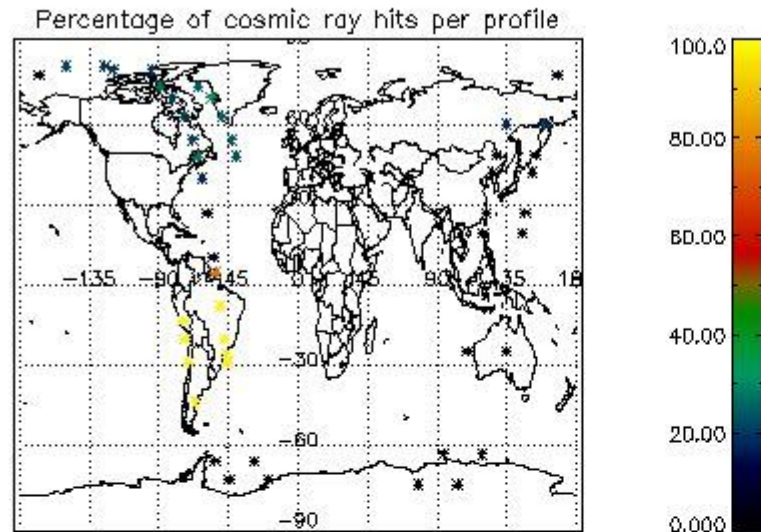

6. Statistics and plot of tangent altitude of the last measurement (DARK & BRIGHT products without errors)

6.1 Statistics on tangent altitude lost:

Statistics	DARK	BRIGHT	TWILIGHT
Mean:	20.119	17.439	NaN
St. deviation:	10.993	6.7340	NaN
Maximum:	48.530	28.310	NaN
Minimum:	10.889	4.3757	NaN
Number of data:	17.000	18.000	NaN

6.2 Plot for DARK limb products