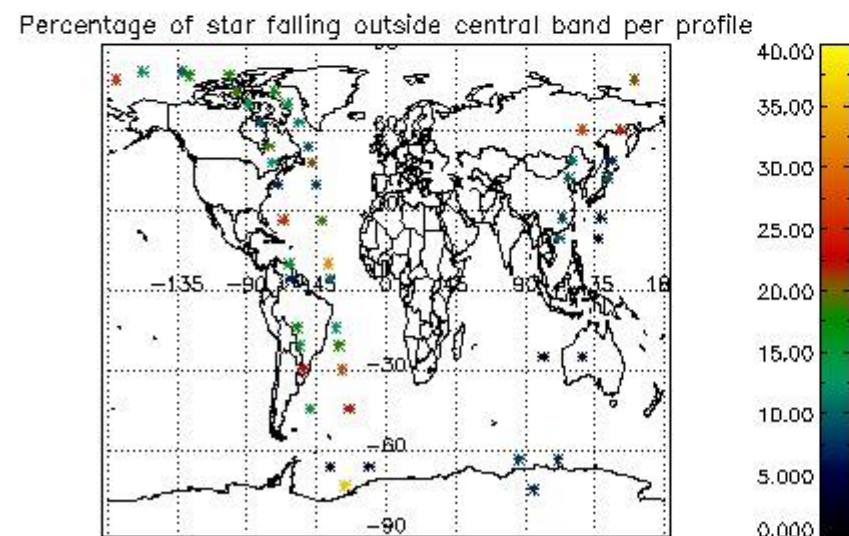

6. Statistics and plot of tangent altitude of the last measurement (DARK & BRIGHT products without errors)

6.1 Statistics on tangent altitude lost:

Statistics	DARK	BRIGHT	TWILIGHT
Mean:	14.785	19.808	NaN
St. deviation:	4.3655	4.8711	NaN
Maximum:	20.201	27.151	NaN
Minimum:	5.0772	4.3679	NaN
Number of data:	20.000	16.000	NaN

6.2 Plot for DARK limb products