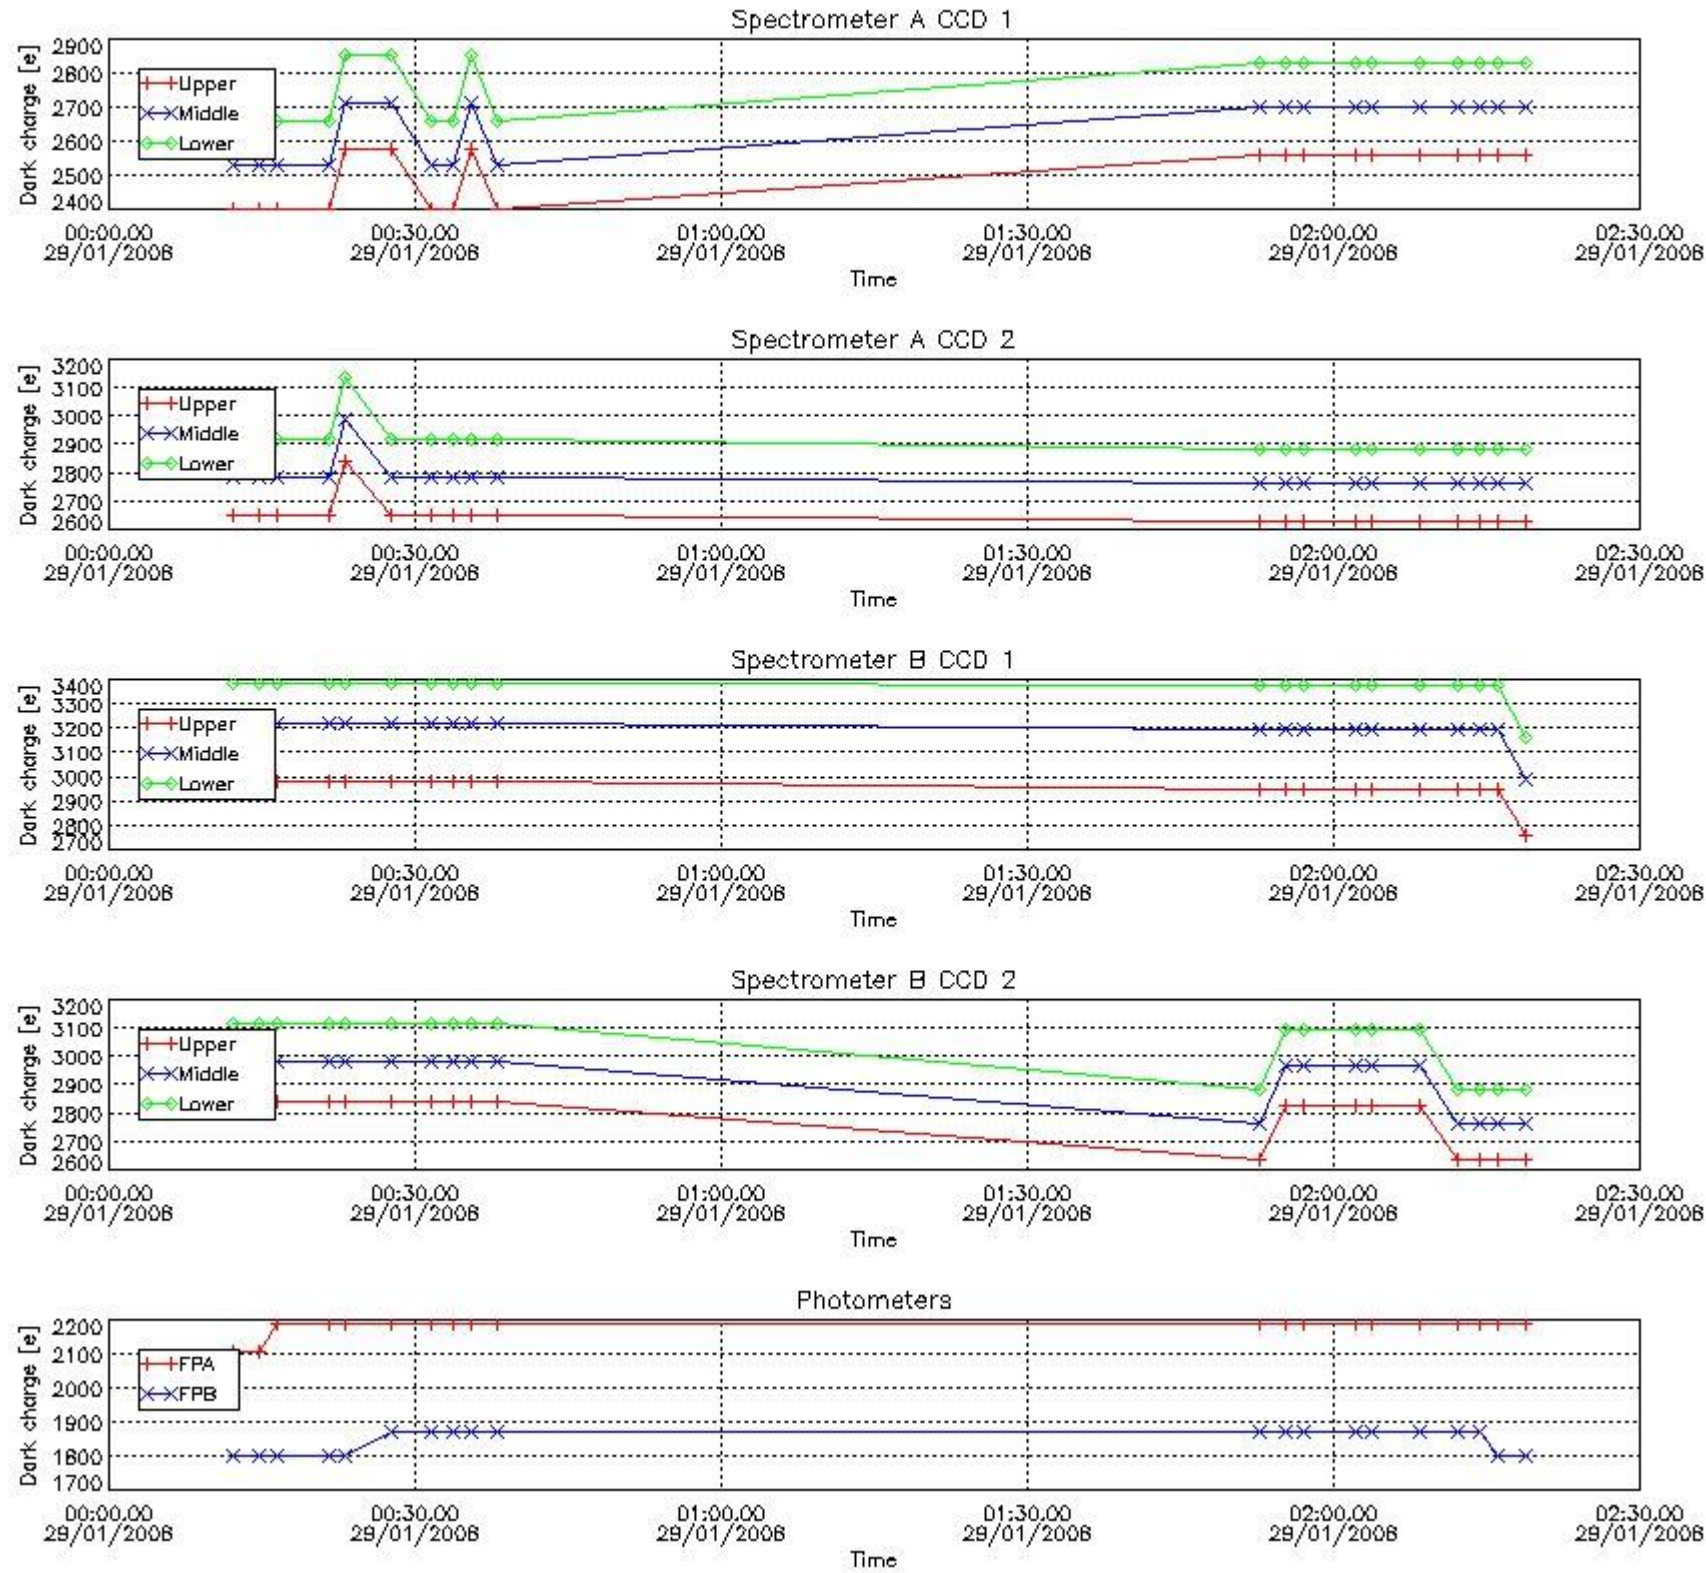

5. Demodulation flag and quality information monitoring

In this section it is presented the modulation information extracted from the pcd (product confidence data) at measurement level and information extracted from the Quality Summary dataset. Only products without errors (error flag in the MPH set to "0") are used.

5.1 Percentage of products during reporting period with: