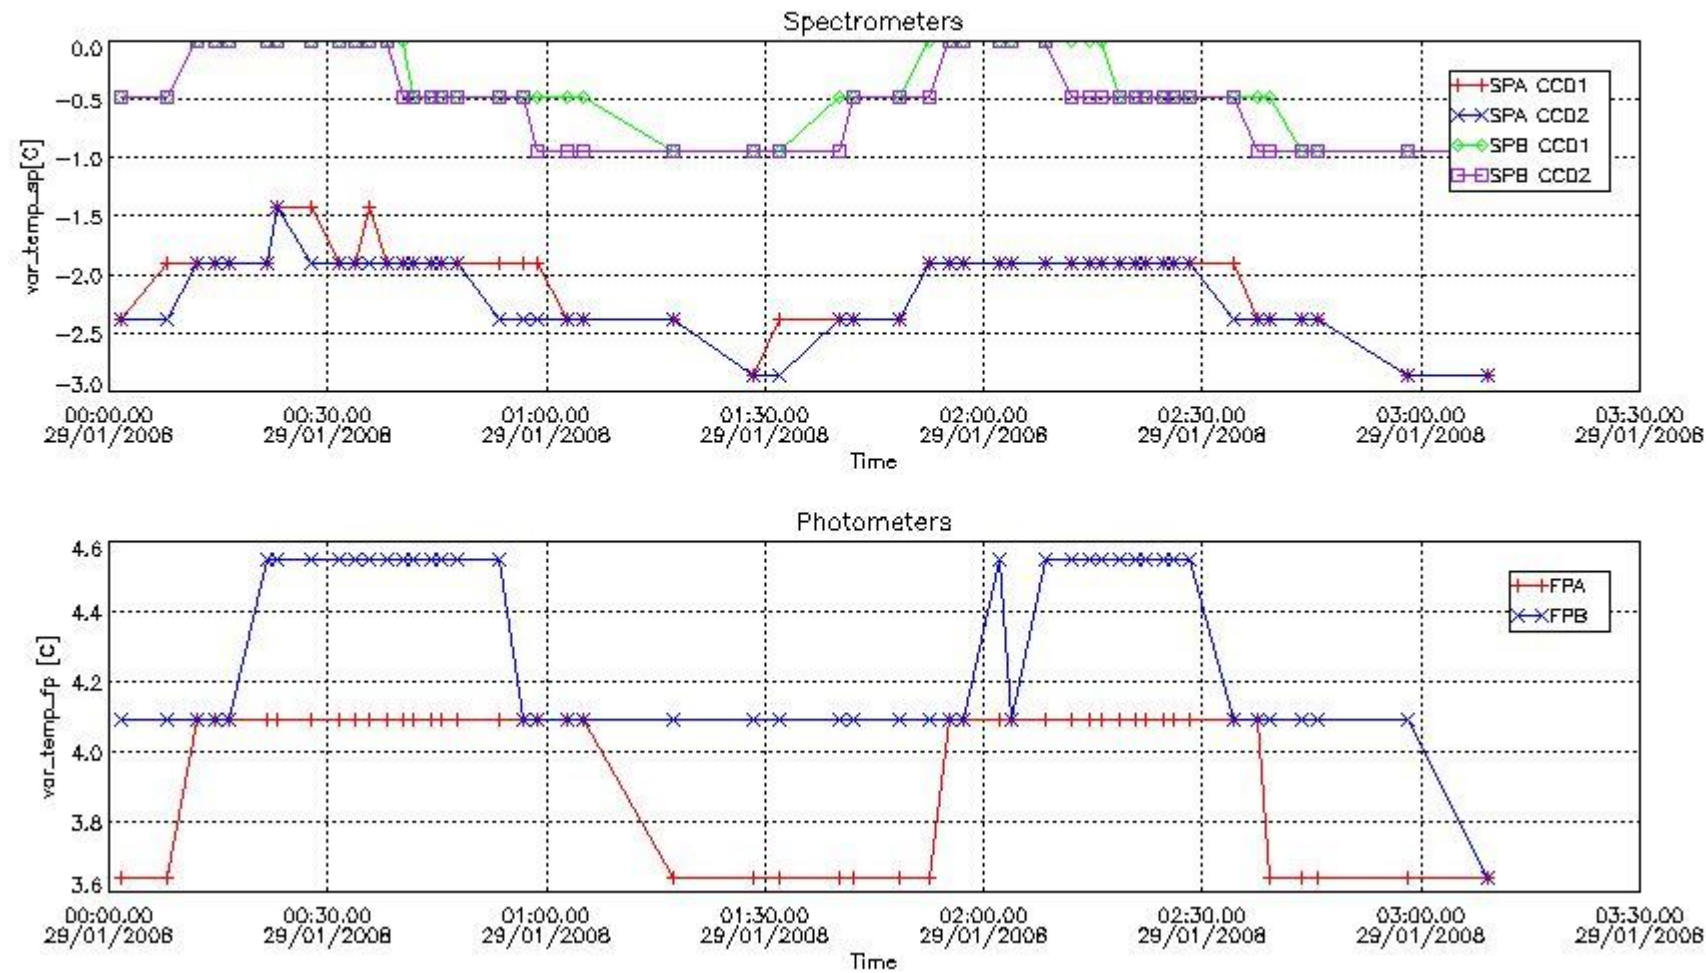

3. Plot of GOMOS spectrometers and photometers temperatures from level 1b data

4. Overview of dark signal processing per product

The Dark Charge (DC) is a temperature-dependant signal added to the useful measurements and it is therefore subtracted from them during the processing. There are two phenomena that produce a continuous increase of the DC: the "hot pixels" (a pixel is "hot" when its DC exceeds by a significant amount its value measured on ground at the same temperature) and the "Random Telegraphic Signal" (abrupt change positive or negative of the CCD pixel signal, random in time, affecting only the DC part of the signal and not the photon generated signal).

In this section a list of products that did not use the Dark Sky Area (DSA) observation for the DC computation is given. It is also provided the mean DC plot per product for dark limb products with no error flag set.

4.1 All products used the DSA observation for the DC computation

4.2 Plot of mean dark charges per product: only products in DARK limb conditions without errors are used