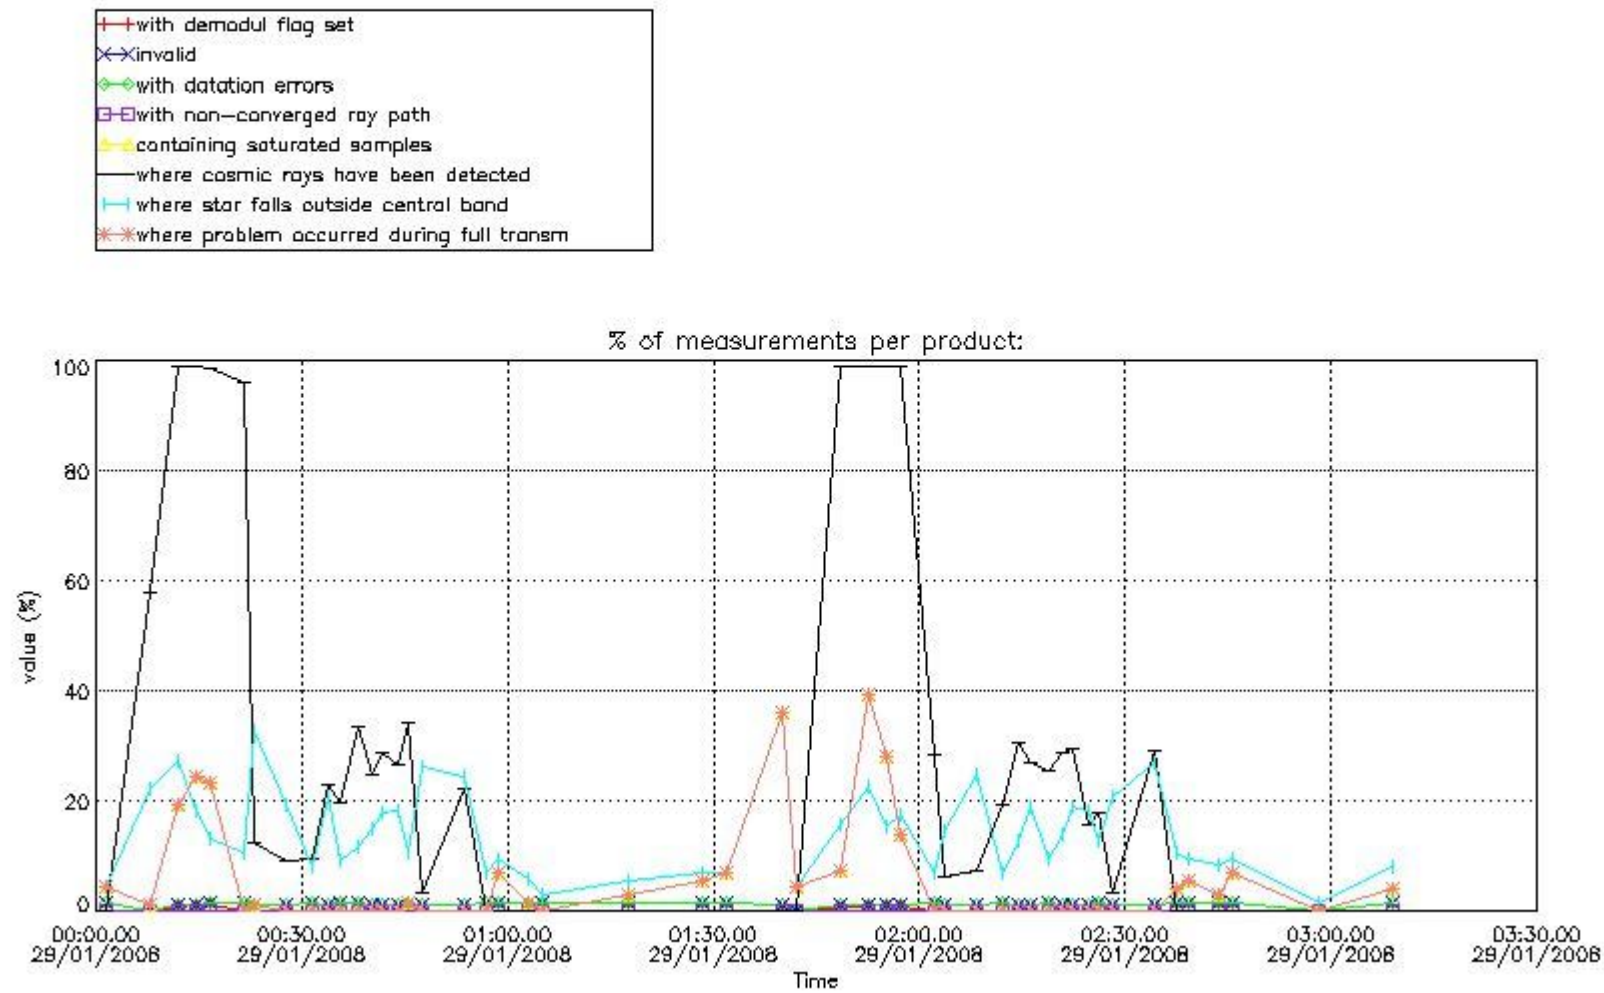

At least one measurement with demodulation flag set:	34.0000 %
Reference spectrum computed from DB:	0.00000 %
Reference spectrum with small number of measurements:	0.00000 %
SATU data not used:	0.00000 %

5.2 Plot quality information per product (time dependant)

5.3 Plot quality information per product (world map)