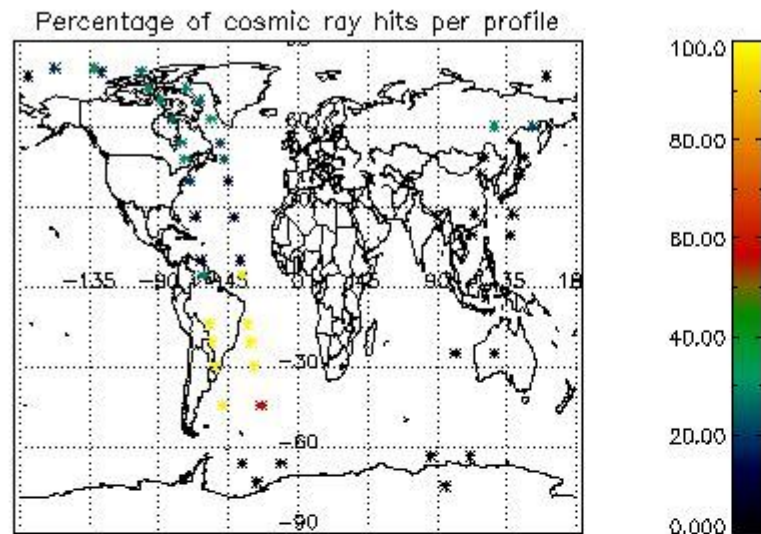

6. Statistics and plot of tangent altitude of the last measurement (DARK & BRIGHT products without errors)

6.1 Statistics on tangent altitude lost:

Statistics	DARK	BRIGHT	TWILIGHT
Mean:	14.785	19.808	NaN
St. deviation:	4.3655	4.8711	NaN
Maximum:	20.201	27.151	NaN
Minimum:	5.0772	4.3679	NaN
Number of data:	20.000	16.000	NaN

6.2 Plot for DARK limb products