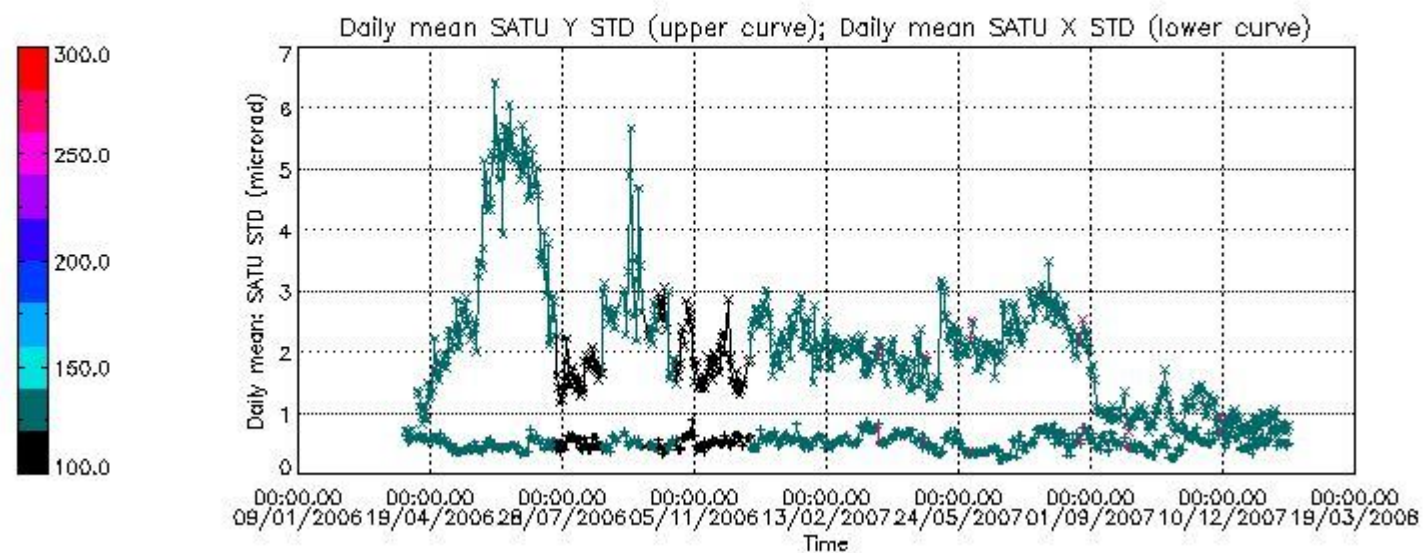

Number of data:	17700.	17700.	13200.	13200.

7.2.2 Trend of daily SATU NEA St. deviation since 1st April 2006 (dark limb)

The long term trend of the SATU 'X' and 'Y' standard deviations should be constant during the whole mission.

The colorbar represents the start tangent altitude (km) of the occultations.

Upper curve: STD of SATU Y axis

Lower curve: STD of SATU X axis

8. Auxiliary Data Files used for the production reported in section 2.4

The number reported in the third column indicates since which file (see list in section 2.4) the corresponding auxiliary file has been used. The fourth column is the date of those product files.

Type	Auxiliary Filename	Used since product	Used since product date
INST_PHYS_CHARACTERISTICS	GOM_INS_AXNIEC20050627_150713_20030716_120000_20100101_000000	1	29-JAN-2008 00:01:35
CALIBRATION_DATABASE	GOM_CAL_AXVIEC20080128_161239_20080126_000000_20100101_000000	1	29-JAN-2008 00:01:35
LEVEL-1B_PROC_CONFIG	GOM_PR1_AXNIEC20050627_151042_20020301_000000_20100101_000000	1	29-JAN-2008 00:01:35
STAR_CATALOGUE	GOM_CAT_AXVIEC20020121_161009_20020101_000000_20200101_000000	1	29-JAN-2008 00:01:35
STELLAR_SPECTRA_DATABANK	GOM_STS_AXNIEC20040308_103538_20020101_160000_20100101_000000	1	29-JAN-2008 00:01:35
ECMWF_FILE	AUX_ECF_AXNECM20080128_073110_20080128_210000_20080129_090000	1	29-JAN-2008 00:01:35
ECMWF_FILE	AUX_ECF_AXNECM20080128_190114_20080129_030000_20080129_150000	50	29-JAN-2008 03:09:03
OPTIONAL_ECMWF_FILE	MISSING	1	29-JAN-2008 00:01:35
ORBIT_DATA_FILE	DOR_NAV_OPNPDE20080128_204243_000057382065_00300_30915_5038.N1	1	29-JAN-2008 00:01:35
ORBIT_DATA_FILE	DOR_NAV_OPNPDE20080128_222340_000057382065_00301_30916_5039.N1	3	29-JAN-2008 00:12:04
ORBIT_DATA_FILE	DOR_NAV_OPNPDE20080129_000437_000057382065_00302_30917_5040.N1	28	29-JAN-2008 01:48:31
ORBIT_DATA_FILE	DOR_NAV_OPNPDE20080129_014534_000044632065_00303_30918_5041.N1	50	29-JAN-2008 03:09:03