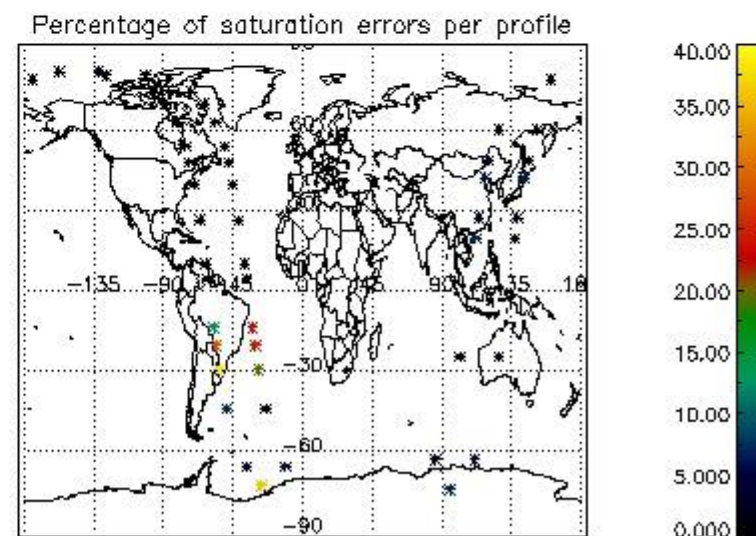

6. Statistics and plot of tangent altitude of the last measurement (DARK & BRIGHT products without errors)

6.1 Statistics on tangent altitude lost:

Statistics	DARK	BRIGHT	TWILIGHT
Mean:	14.785	19.808	NaN
St. deviation:	4.3655	4.8711	NaN
Maximum:	20.201	27.151	NaN
Minimum:	5.0772	4.3679	NaN
Number of data:	20.000	16.000	NaN

6.2 Plot for DARK limb products