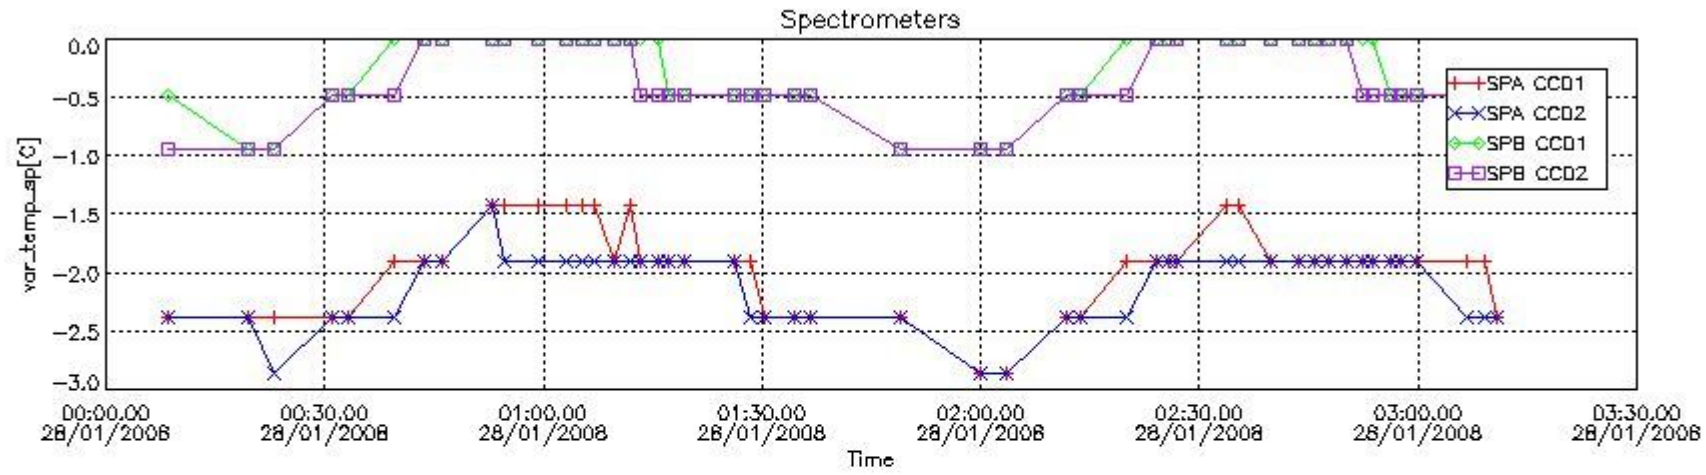

4. Overview of dark signal processing per product

The Dark Charge (DC) is a temperature-dependant signal added to the useful measurements and it is therefore subtracted from them during the processing. There are two phenomena that produce a continuous increase of the DC: the "hot pixels" (a pixel is "hot" when its DC exceeds by a significant amount its value measured on ground at the same temperature) and the "Random Telegraphic Signal" (abrupt change positive or negative of the CCD pixel signal, random in time, affecting only the DC part of the signal and not the photon generated signal).

In this section a list of products that did not use the Dark Sky Area (DSA) observation for the DC computation is given. It is also provided the mean DC plot per product for dark limb products with no error flag set.

4.1 All products used the DSA observation for the DC computation

4.2 Plot of mean dark charges per product: only products in DARK limb conditions without errors are used