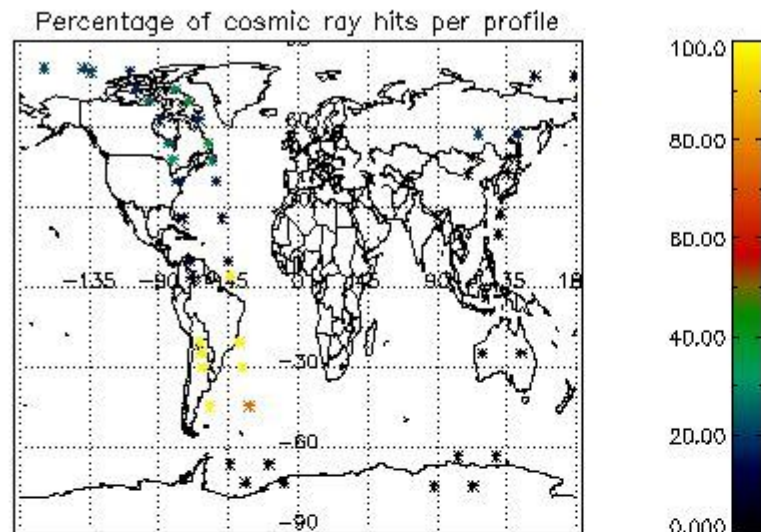

6. Statistics and plot of tangent altitude of the last measurement (DARK & BRIGHT products without errors)

6.1 Statistics on tangent altitude lost:

Statistics	DARK	BRIGHT	TWILIGHT
Mean:	15.693	20.577	NaN
St. deviation:	3.2698	5.3955	NaN
Maximum:	20.351	27.984	NaN
Minimum:	7.4287	4.6611	NaN
Number of data:	19.000	16.000	NaN

6.2 Plot for DARK limb products