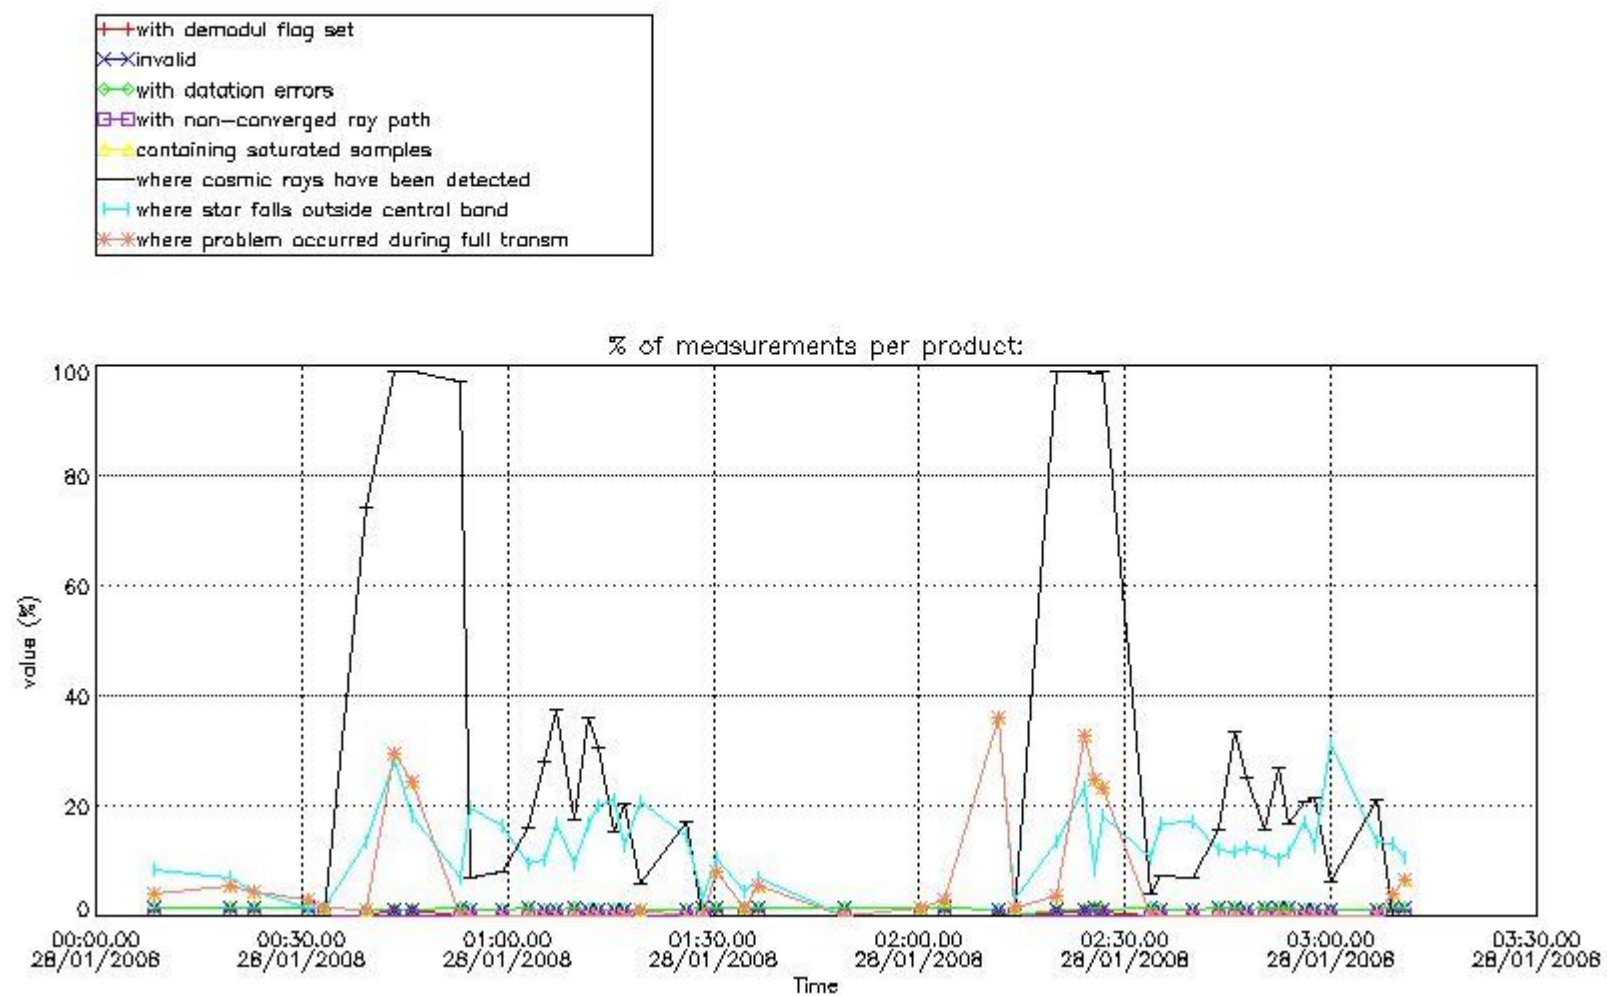

At least one measurement with demodulation flag set:	32.6531 %
Reference spectrum computed from DB:	0.00000 %
Reference spectrum with small number of measurements:	0.00000 %
SATU data not used:	0.00000 %

5.2 Plot quality information per product (time dependant)

5.3 Plot quality information per product (world map)