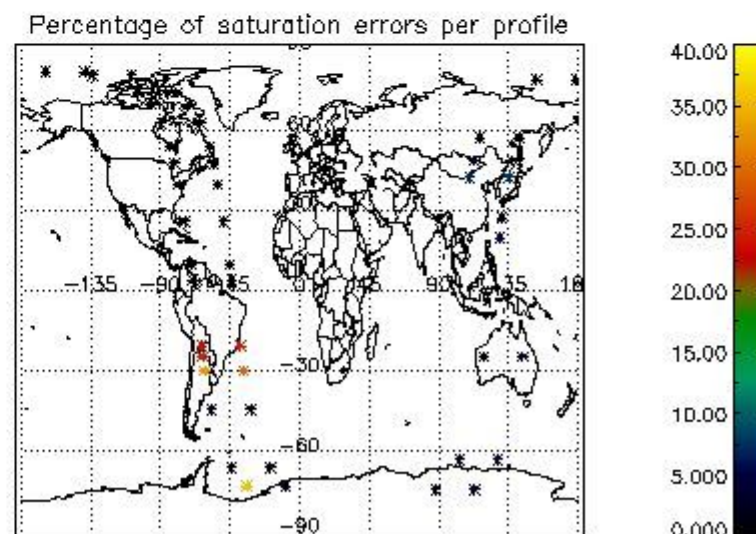

6. Statistics and plot of tangent altitude of the last measurement (DARK & BRIGHT products without errors)

6.1 Statistics on tangent altitude lost:

Statistics	DARK	BRIGHT	TWILIGHT
Mean:	15.693	20.577	NaN
St. deviation:	3.2698	5.3955	NaN
Maximum:	20.351	27.984	NaN
Minimum:	7.4287	4.6611	NaN
Number of data:	19.000	16.000	NaN

6.2 Plot for DARK limb products