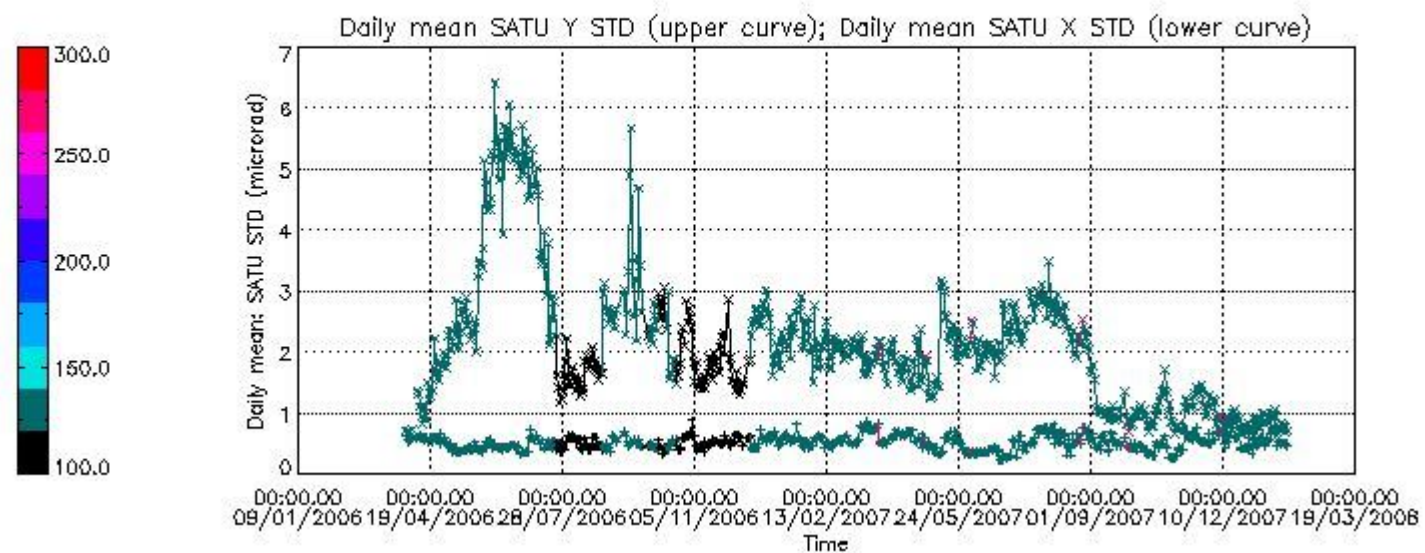

Number of data:	16600.	16600.	13000.	13000.

7.2.2 Trend of daily SATU NEA St. deviation since 1st April 2006 (dark limb)

The long term trend of the SATU 'X' and 'Y' standard deviations should be constant during the whole mission.

The colorbar represents the start tangent altitude (km) of the occultations.

Upper curve: STD of SATU Y axis

Lower curve: STD of SATU X axis

8. Auxiliary Data Files used for the production reported in section 2.4

The number reported in the third column indicates since which file (see list in section 2.4) the corresponding auxiliary file has been used. The fourth column is the date of those product files.

Type	Auxiliary Filename	Used since product	Used since product date
INST_PHYS_CHARACTERISTICS	GOM_INS_AXNIEC20050627_150713_20030716_120000_20100101_000000	1	28-JAN-2008 00:08:29
CALIBRATION_DATABASE	GOM_CAL_AXVIEC20080118_162059_20080116_000000_20100101_000000	1	28-JAN-2008 00:08:29
LEVEL-1B_PROC_CONFIG	GOM_PR1_AXNIEC20050627_151042_20020301_000000_20100101_000000	1	28-JAN-2008 00:08:29
STAR_CATALOGUE	GOM_CAT_AXVIEC20020121_161009_20020101_000000_20200101_000000	1	28-JAN-2008 00:08:29
STELLAR_SPECTRA_DATABANK	GOM_STS_AXNIEC20040308_103538_20020101_160000_20100101_000000	1	28-JAN-2008 00:08:29
ECMWF_FILE	AUX_ECF_AXNECM20080127_073111_20080127_210000_20080128_090000	1	28-JAN-2008 00:08:29
OPTIONAL_ECMWF_FILE	MISSING	1	28-JAN-2008 00:08:29
ORBIT_DATA_FILE	DOR_NAV_OPNPDE20080127_211443_000057382065_00286_30901_5031.N1	1	28-JAN-2008 00:08:29
ORBIT_DATA_FILE	DOR_NAV_OPNPDE20080127_225540_000057382065_00287_30902_5032.N1	6	28-JAN-2008 00:39:26
ORBIT_DATA_FILE	DOR_NAV_OPNPDE20080128_003637_000054192065_00288_30903_5033.N1	31	28-JAN-2008 02:20:02