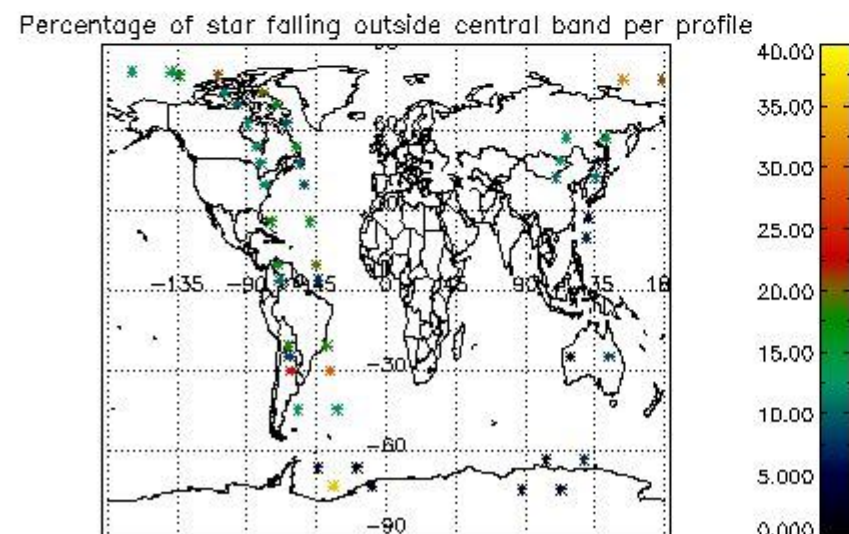

6. Statistics and plot of tangent altitude of the last measurement (DARK & BRIGHT products without errors)

6.1 Statistics on tangent altitude lost:

Statistics	DARK	BRIGHT	TWILIGHT
Mean:	15.693	20.577	NaN
St. deviation:	3.2698	5.3955	NaN
Maximum:	20.351	27.984	NaN
Minimum:	7.4287	4.6611	NaN
Number of data:	19.000	16.000	NaN

6.2 Plot for DARK limb products