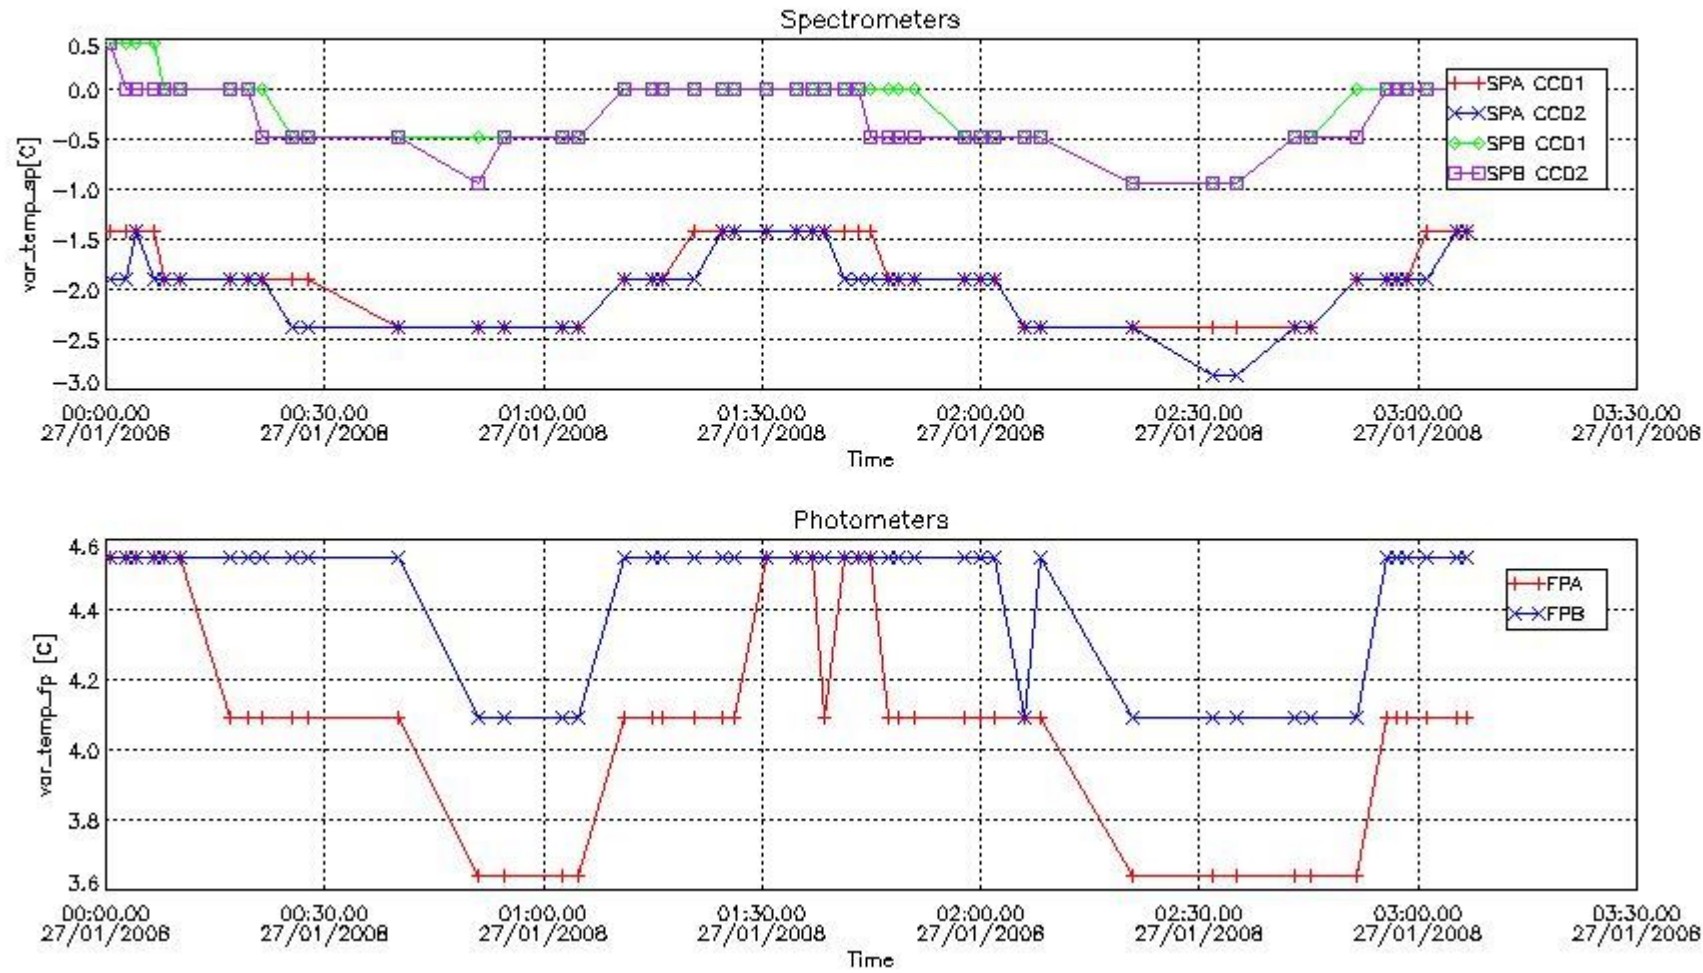

4. Overview of dark signal processing per product

The Dark Charge (DC) is a temperature-dependant signal added to the useful measurements and it is therefore subtracted from them during the processing. There are two phenomena that produce a continuous increase of the DC: the "hot pixels" (a pixel is "hot" when its DC exceeds by a significant amount its value measured on ground at the same temperature) and the "Random Telegraphic Signal" (abrupt change positive or negative of the CCD pixel signal, random in time, affecting only the DC part of the signal and not the photon generated signal).

In this section a list of products that did not use the Dark Sky Area (DSA) observation for the DC computation is given. It is also provided the mean DC plot per product for dark limb products with no error flag set.

4.1 All products used the DSA observation for the DC computation

4.2 Plot of mean dark charges per product: only products in DARK limb conditions without errors are used