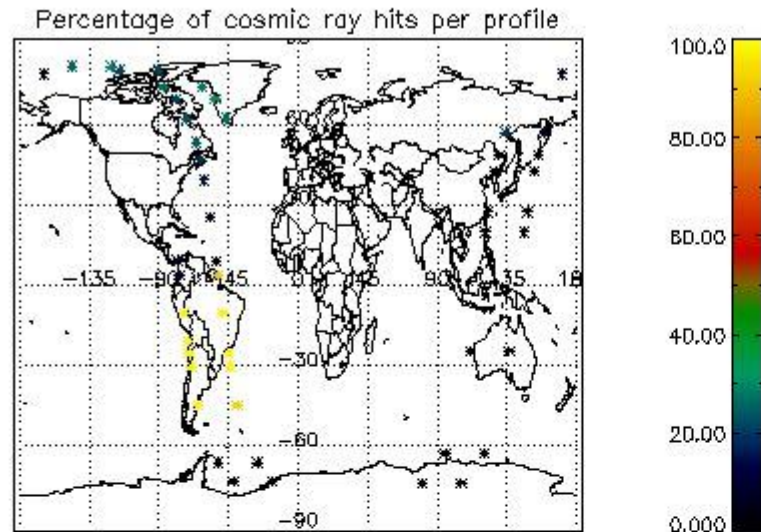

6. Statistics and plot of tangent altitude of the last measurement (DARK & BRIGHT products without errors)

6.1 Statistics on tangent altitude lost:

Statistics	DARK	BRIGHT	TWILIGHT
Mean:	17.242	19.383	NaN
St. deviation:	10.798	5.4627	NaN
Maximum:	52.285	31.192	NaN
Minimum:	3.5735	4.4223	NaN
Number of data:	17.000	18.000	NaN

6.2 Plot for DARK limb products