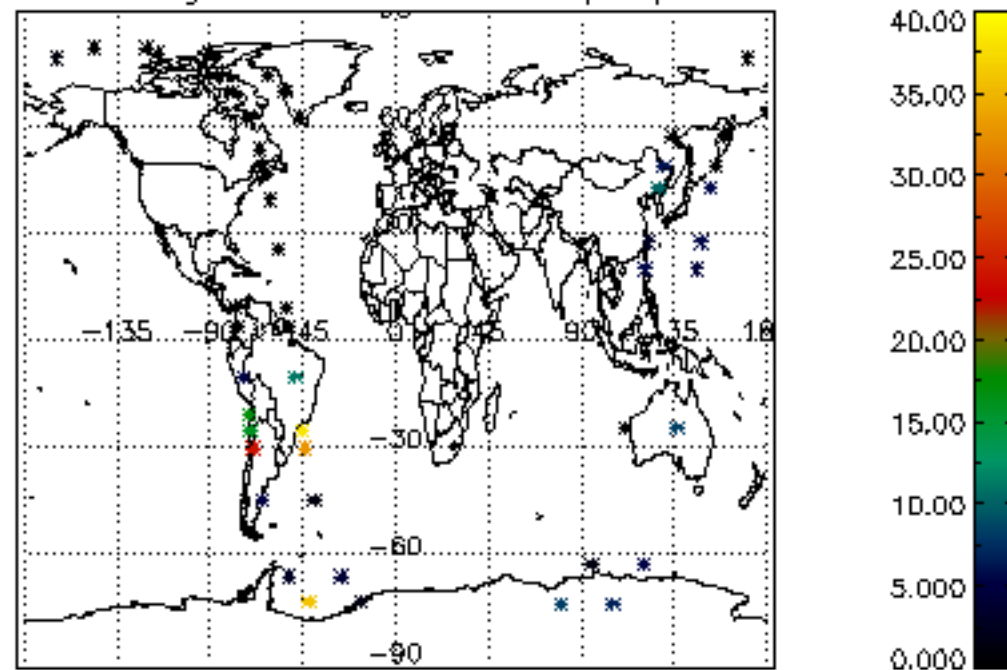

Percentage of saturation errors per profile