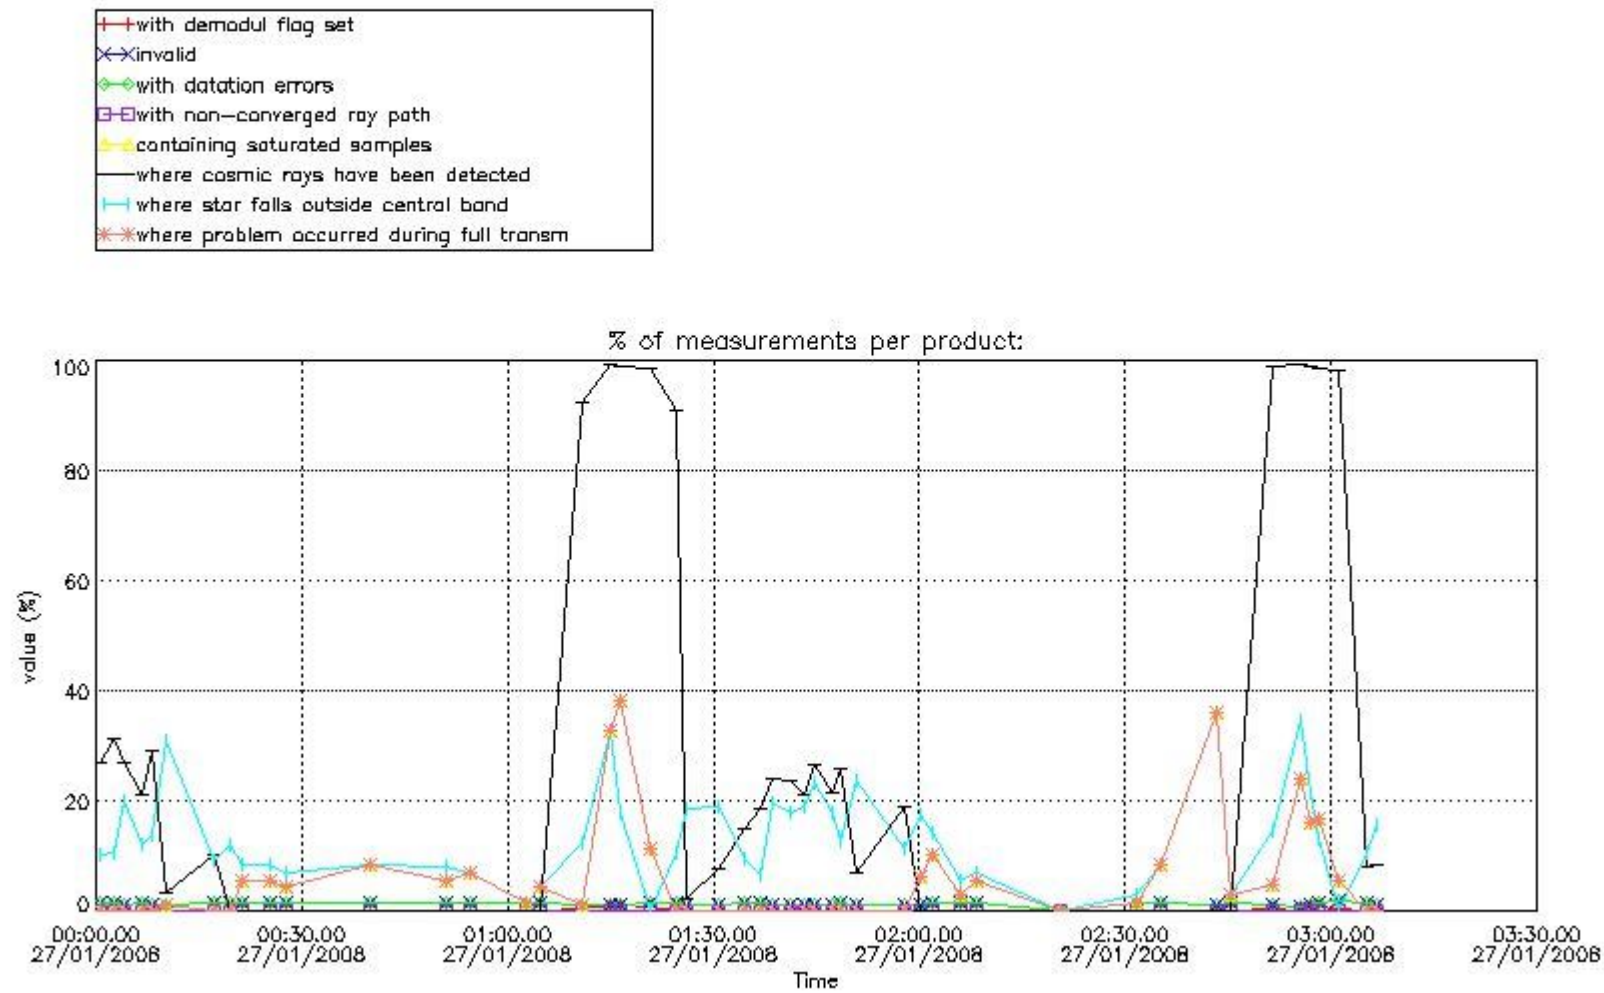

At least one measurement with demodulation flag set:	36.7347 %
Reference spectrum computed from DB:	0.00000 %
Reference spectrum with small number of measurements:	0.00000 %
SATU data not used:	0.00000 %

5.2 Plot quality information per product (time dependant)

5.3 Plot quality information per product (world map)