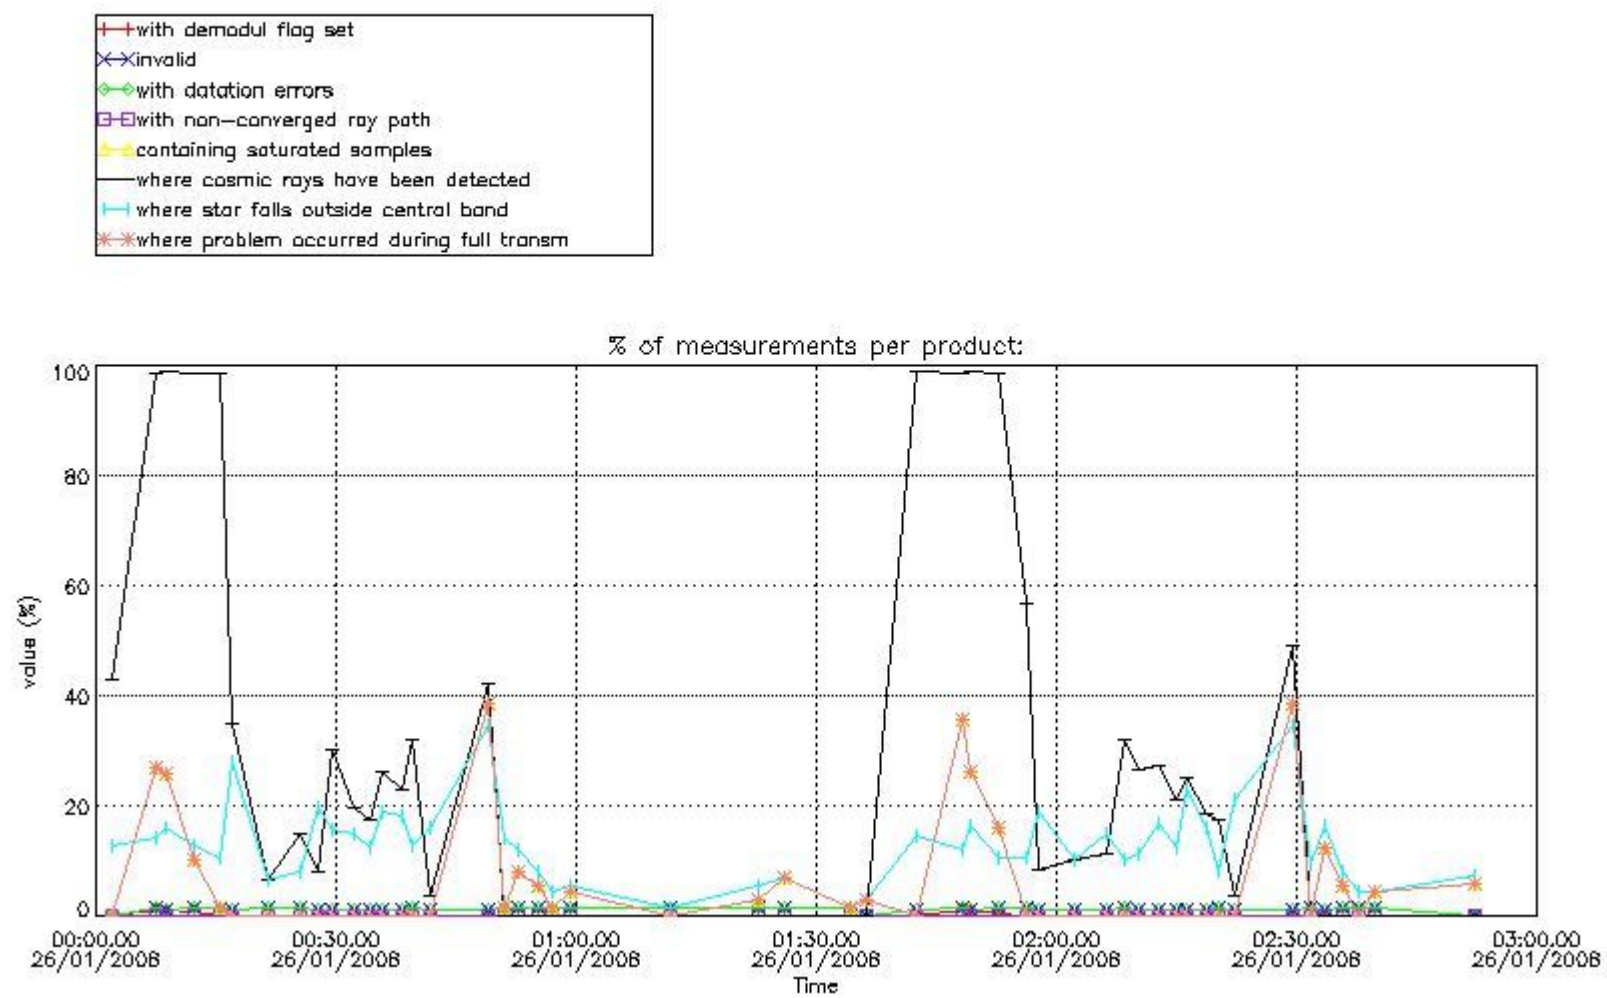

At least one measurement with demodulation flag set:	26.0000 %
Reference spectrum computed from DB:	0.00000 %
Reference spectrum with small number of measurements:	0.00000 %
SATU data not used:	0.00000 %

5.2 Plot quality information per product (time dependant)

5.3 Plot quality information per product (world map)