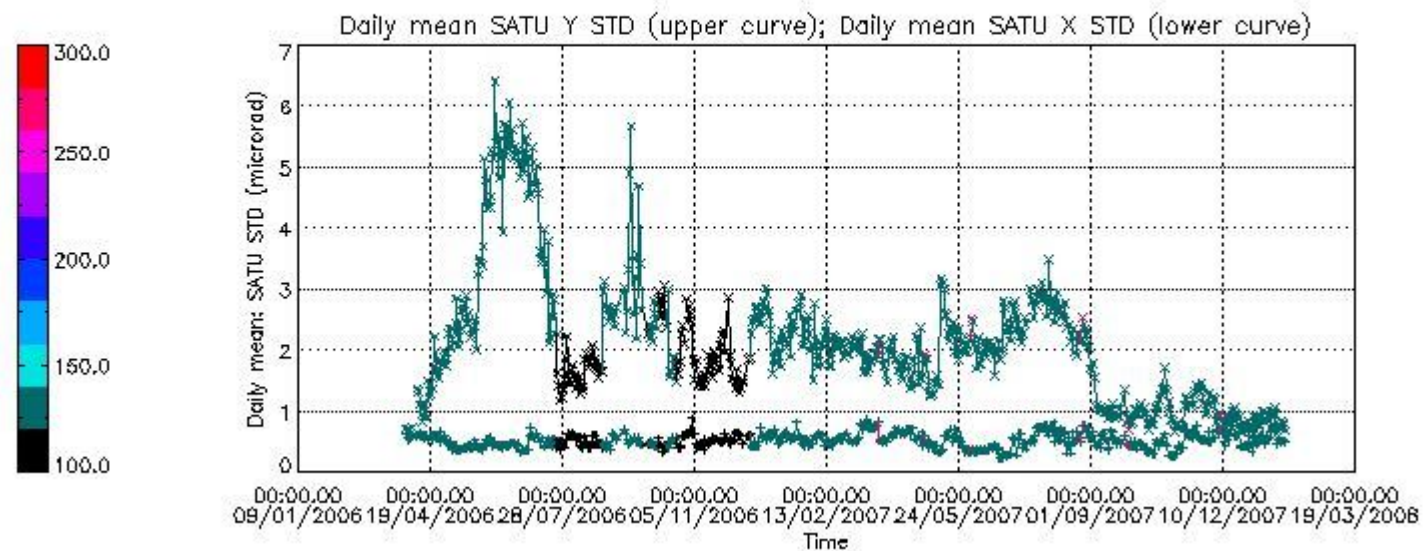

Number of data:	15800.	15800.	16550.	16550.

7.2.2 Trend of daily SATU NEA St. deviation since 1st April 2006 (dark limb)

The long term trend of the SATU 'X' and 'Y' standard deviations should be constant during the whole mission.

The colorbar represents the start tangent altitude (km) of the occultations.

Upper curve: STD of SATU Y axis

Lower curve: STD of SATU X axis

8. Auxiliary Data Files used for the production reported in section 2.4

The number reported in the third column indicates since which file (see list in section 2.4) the corresponding auxiliary file has been used. The fourth column is the date of those product files.

Type	Auxiliary Filename	Used since product	Used since product date
INST_PHYS_CHARACTERISTICS	GOM_INS_AXNIEC20050627_150713_20030716_120000_20100101_000000	1	26-JAN-2008 00:01:52
CALIBRATION_DATABASE	GOM_CAL_AXVIEC20080118_162059_20080116_000000_20100101_000000	1	26-JAN-2008 00:01:52
LEVEL-1B_PROC_CONFIG	GOM_PR1_AXNIEC20050627_151042_20020301_000000_20100101_000000	1	26-JAN-2008 00:01:52
STAR_CATALOGUE	GOM_CAT_AXVIEC20020121_161009_20020101_000000_20200101_000000	1	26-JAN-2008 00:01:52
STELLAR_SPECTRA_DATABANK	GOM_STS_AXNIEC20040308_103538_20020101_160000_20100101_000000	1	26-JAN-2008 00:01:52
ECMWF_FILE	AUX_ECF_AXNECM20080125_073112_20080125_210000_20080126_090000	1	26-JAN-2008 00:01:52
OPTIONAL_ECMWF_FILE	MISSING	1	26-JAN-2008 00:01:52
ORBIT_DATA_FILE	AUX_FPO_AXVPDS20080125_020111_20080124_194425_20080203_211038	1	26-JAN-2008 00:01:52
ORBIT_DATA_FILE	DOR_NAV_OPNPDE20080125_235940_000057382065_00259_30874_5019.N1	2	26-JAN-2008 00:07:34