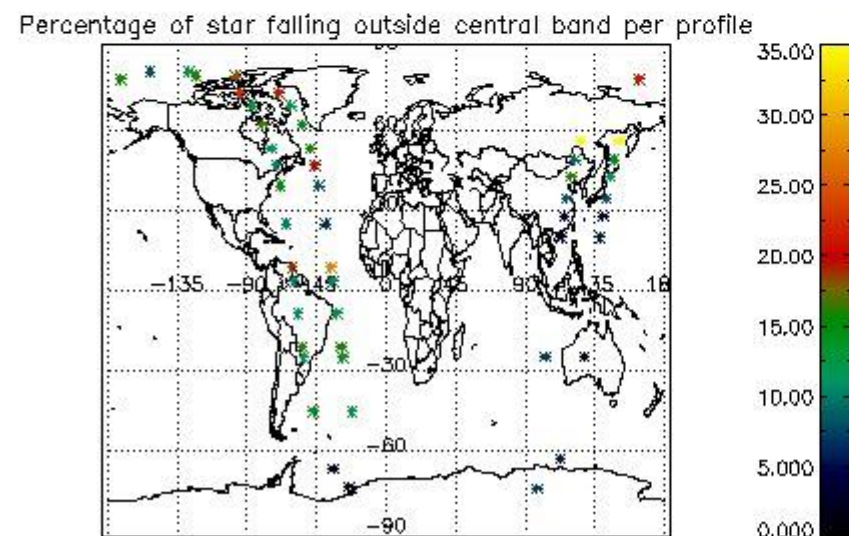

6. Statistics and plot of tangent altitude of the last measurement (DARK & BRIGHT products without errors)

6.1 Statistics on tangent altitude lost:

Statistics	DARK	BRIGHT	TWILIGHT
Mean:	15.824	18.162	15.595
St. deviation:	3.2014	5.7883	1.1584
Maximum:	20.359	25.809	16.414
Minimum:	7.5496	4.6934	14.776
Number of data:	18.000	20.000	2.0000

6.2 Plot for DARK limb products