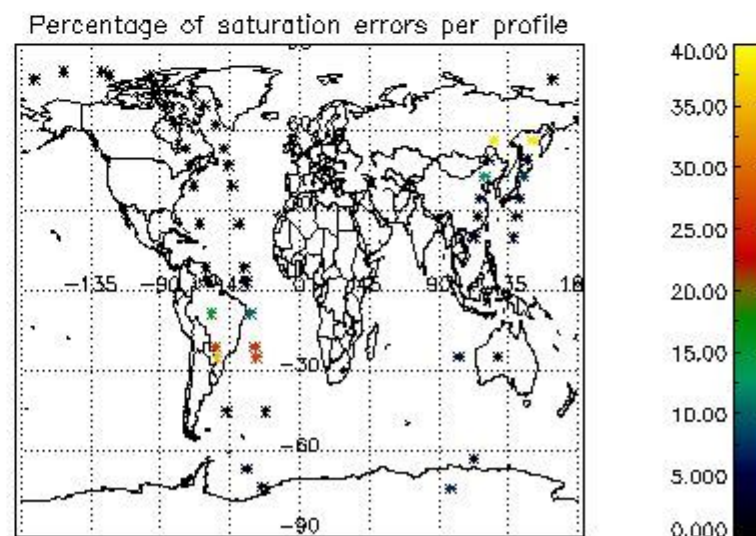

6. Statistics and plot of tangent altitude of the last measurement (DARK & BRIGHT products without errors)

6.1 Statistics on tangent altitude lost:

Statistics	DARK	BRIGHT	TWILIGHT
Mean:	15.824	18.162	15.595
St. deviation:	3.2014	5.7883	1.1584
Maximum:	20.359	25.809	16.414
Minimum:	7.5496	4.6934	14.776
Number of data:	18.000	20.000	2.0000

6.2 Plot for DARK limb products