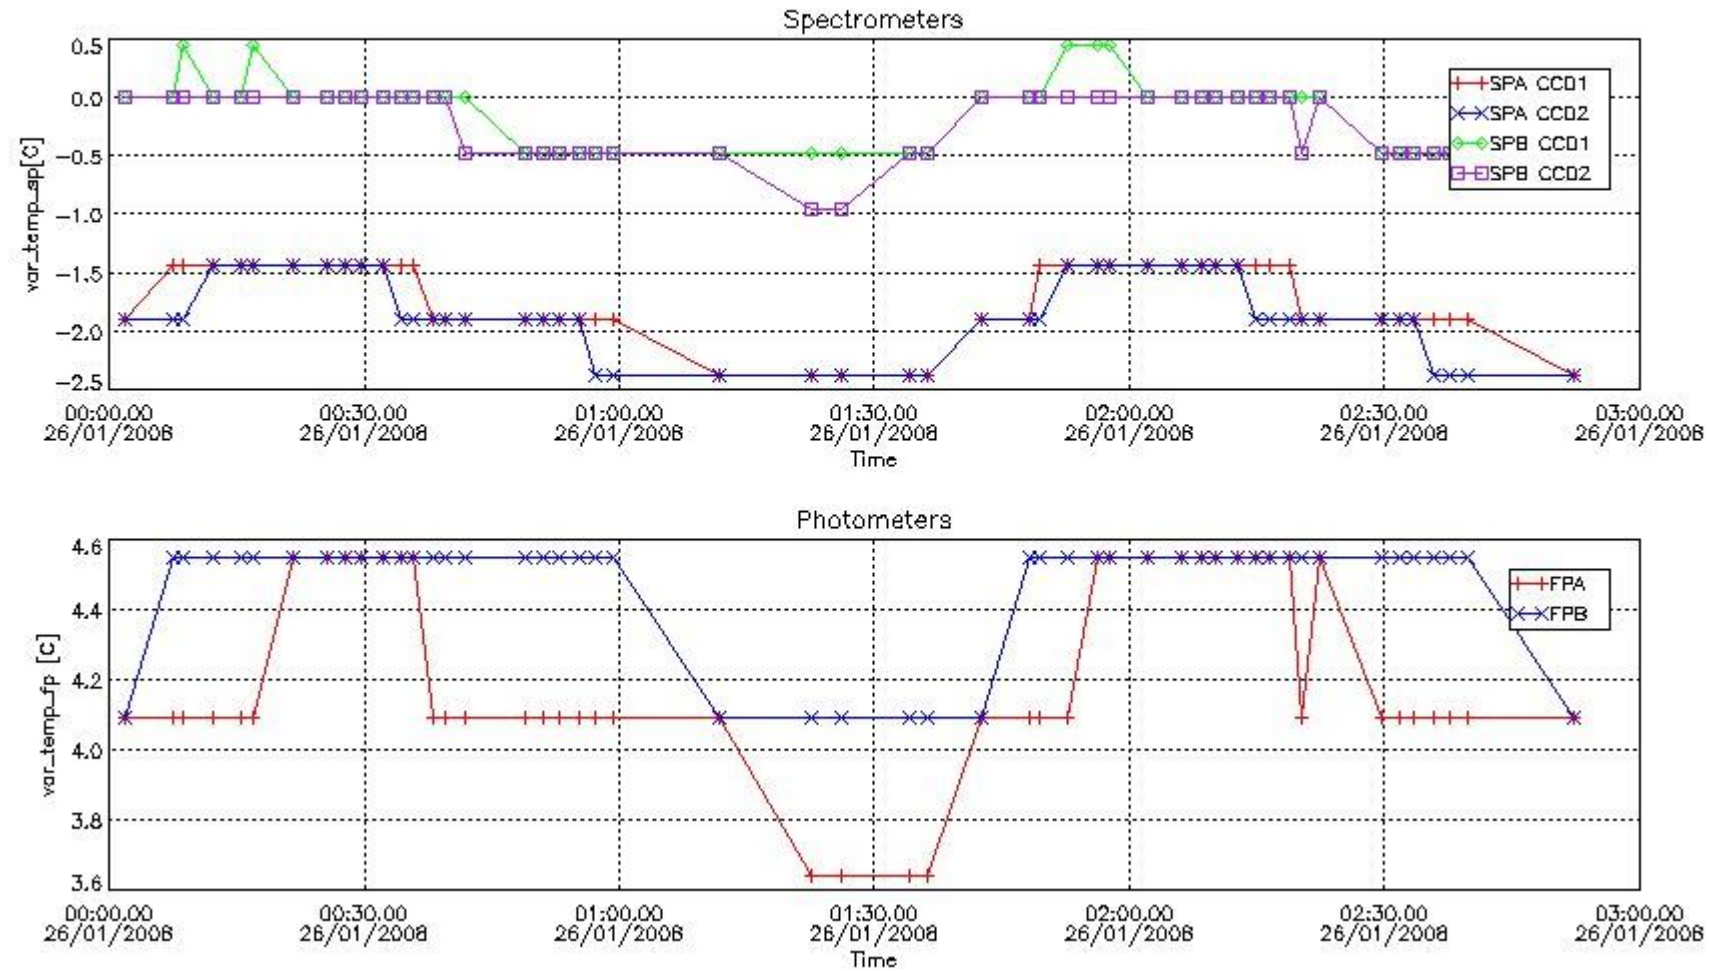

4. Overview of dark signal processing per product

The Dark Charge (DC) is a temperature-dependant signal added to the useful measurements and it is therefore subtracted from them during the processing. There are two phenomena that produce a continuous increase of the DC: the "hot pixels" (a pixel is "hot" when its DC exceeds by a significant amount its value measured on ground at the same temperature) and the "Random Telegraphic Signal" (abrupt change positive or negative of the CCD pixel signal, random in time, affecting only the DC part of the signal and not the photon generated signal).

In this section a list of products that did not use the Dark Sky Area (DSA) observation for the DC computation is given. It is also provided the mean DC plot per product for dark limb products with no error flag set.

4.1 All products used the DSA observation for the DC computation

4.2 Plot of mean dark charges per product: only products in DARK limb conditions without errors are used