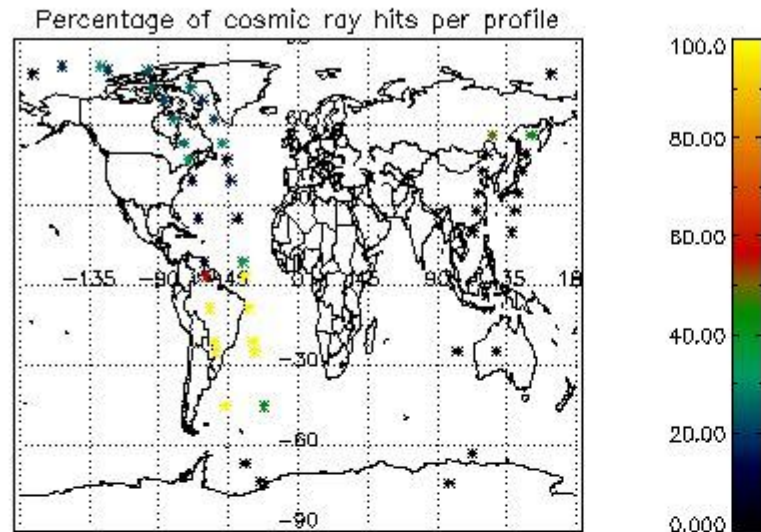

6. Statistics and plot of tangent altitude of the last measurement (DARK & BRIGHT products without errors)

6.1 Statistics on tangent altitude lost:

Statistics	DARK	BRIGHT	TWILIGHT
Mean:	15.824	18.162	15.595
St. deviation:	3.2014	5.7883	1.1584
Maximum:	20.359	25.809	16.414
Minimum:	7.5496	4.6934	14.776
Number of data:	18.000	20.000	2.0000

6.2 Plot for DARK limb products