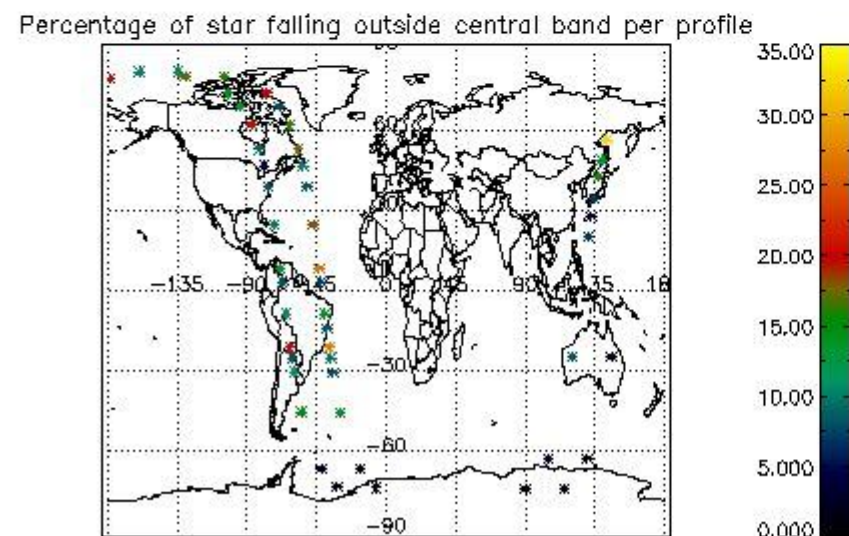

6. Statistics and plot of tangent altitude of the last measurement (DARK & BRIGHT products without errors)

6.1 Statistics on tangent altitude lost:

Statistics	DARK	BRIGHT	TWILIGHT
Mean:	16.330	20.324	17.986
St. deviation:	4.2171	5.8249	0.84844
Maximum:	21.558	27.323	19.121
Minimum:	7.9276	4.6940	17.219
Number of data:	19.000	18.000	4.0000

6.2 Plot for DARK limb products