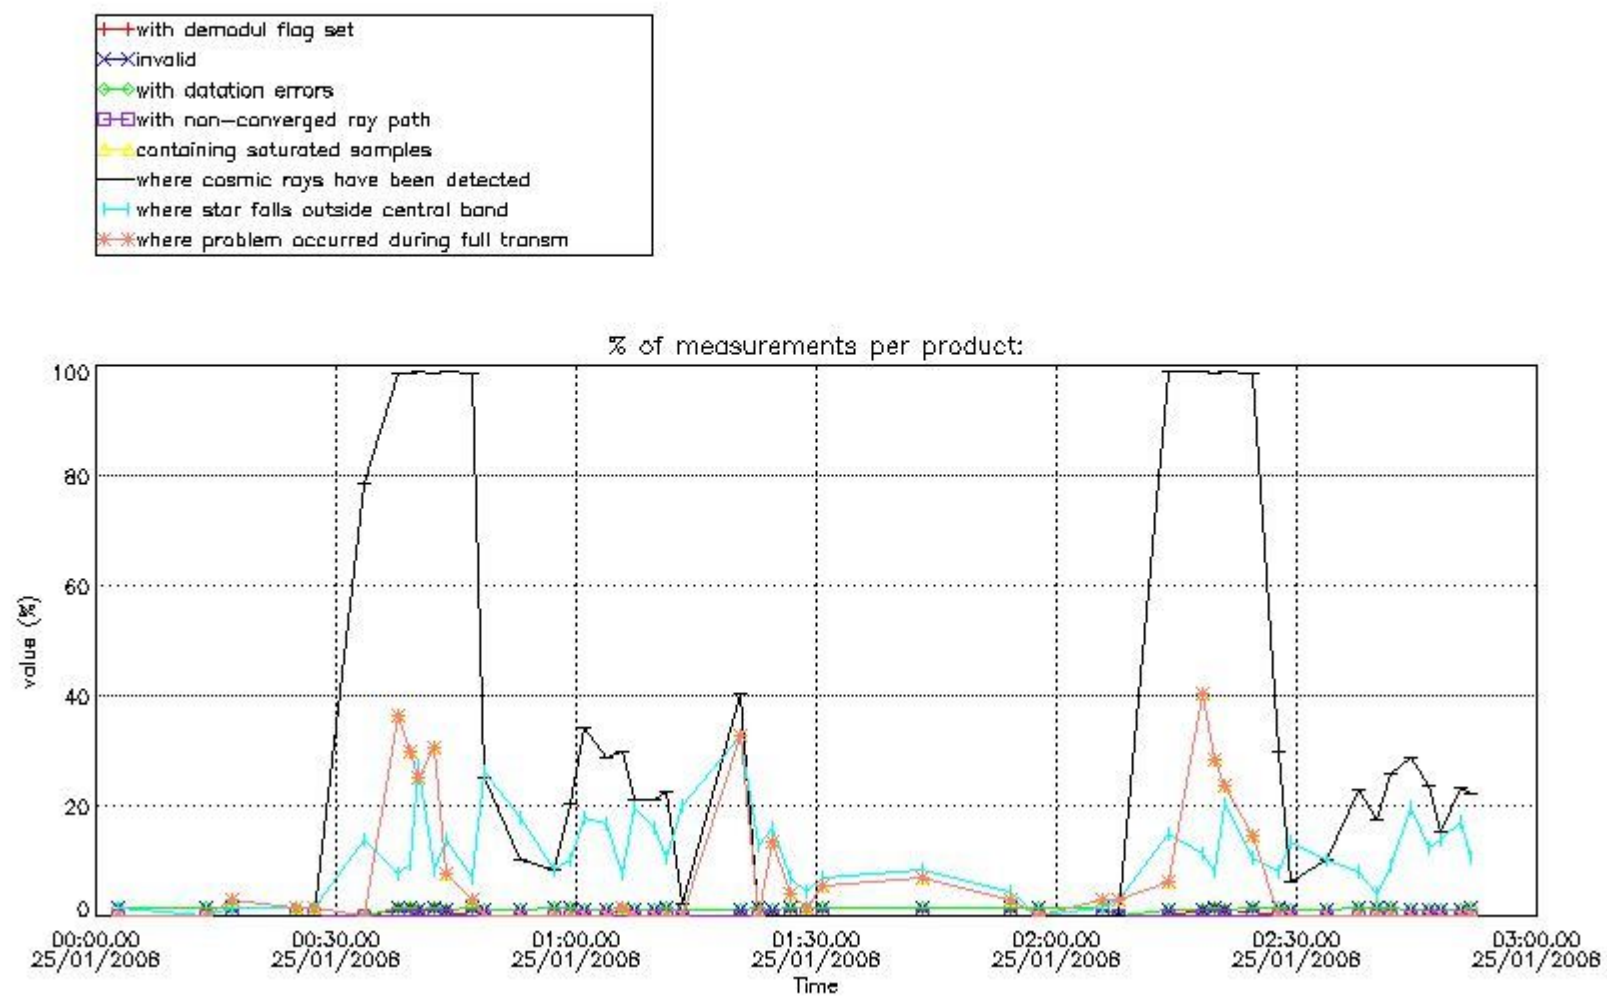

At least one measurement with demodulation flag set:	36.0000 %
Reference spectrum computed from DB:	0.00000 %
Reference spectrum with small number of measurements:	0.00000 %
SATU data not used:	0.00000 %

5.2 Plot quality information per product (time dependant)

5.3 Plot quality information per product (world map)