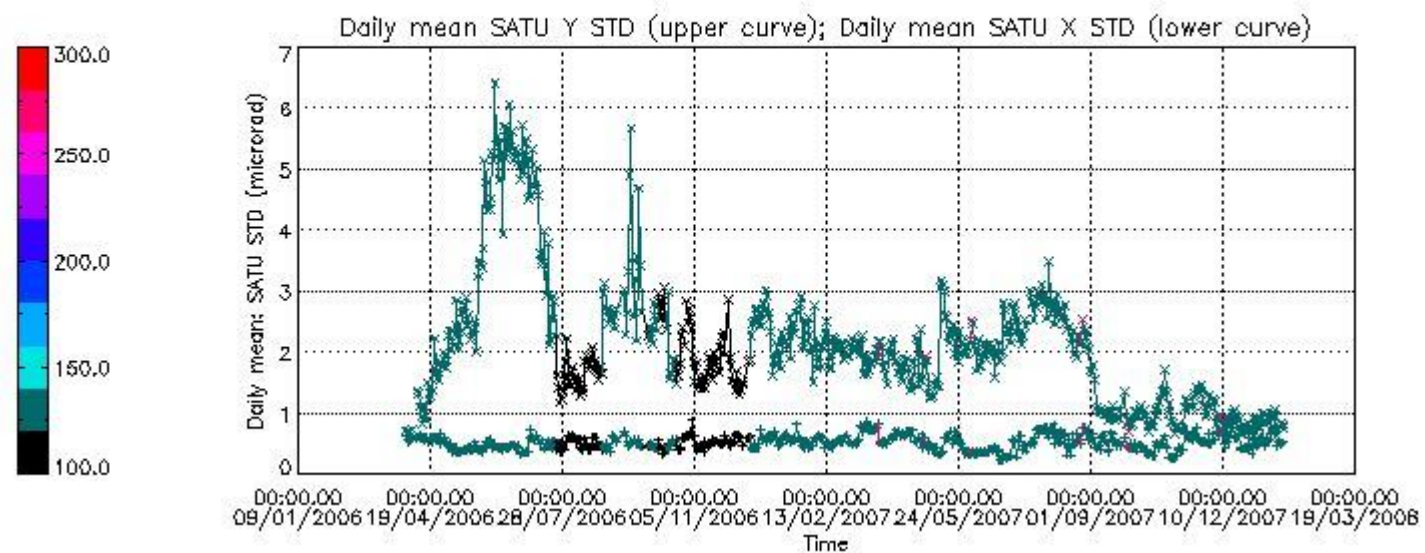

Number of data:	16800.	16800.	14850.	14850.

7.2.2 Trend of daily SATU NEA St. deviation since 1st April 2006 (dark limb)

The long term trend of the SATU 'X' and 'Y' standard deviations should be constant during the whole mission.

The colorbar represents the start tangent altitude (km) of the occultations.

Upper curve: STD of SATU Y axis

Lower curve: STD of SATU X axis

8. Auxiliary Data Files used for the production reported in section 2.4

The number reported in the third column indicates since which file (see list in section 2.4) the corresponding auxiliary file has been used. The fourth column is the date of those product files.

Type	Auxiliary Filename	Used since product	Used since product date
INST_PHYS_CHARACTERISTICS	GOM_INS_AXNIEC20050627_150713_20030716_120000_20100101_000000	1	25-JAN-2008 00:02:43
CALIBRATION_DATABASE	GOM_CAL_AXVIEC20080118_162059_20080116_000000_20100101_000000	1	25-JAN-2008 00:02:43
LEVEL-1B_PROC_CONFIG	GOM_PR1_AXNIEC20050627_151042_20020301_000000_20100101_000000	1	25-JAN-2008 00:02:43
STAR_CATALOGUE	GOM_CAT_AXVIEC20020121_161009_20020101_000000_20200101_000000	1	25-JAN-2008 00:02:43
STELLAR_SPECTRA_DATABANK	GOM_STS_AXNIEC20040308_103538_20020101_160000_20100101_000000	1	25-JAN-2008 00:02:43
ECMWF_FILE	AUX_ECF_AXNECM20080125_104609_20080124_210000_20080125_090000	1	25-JAN-2008 00:02:43
OPTIONAL_ECMWF_FILE	MISSING	1	25-JAN-2008 00:02:43
ORBIT_DATA_FILE	DOR_NAV_OPNPDE20080124_210428_000060572065_00243_30858_5011.N1	1	25-JAN-2008 00:02:43
ORBIT_DATA_FILE	DOR_NAV_OPNPDE20080125_003141_000054192065_00245_30860_5013.N1	7	25-JAN-2008 00:37:38
ORBIT_DATA_FILE	DOR_NAV_OPNPDE20080125_020719_000041442065_00246_30861_5014.N1	35	25-JAN-2008 02:14:00