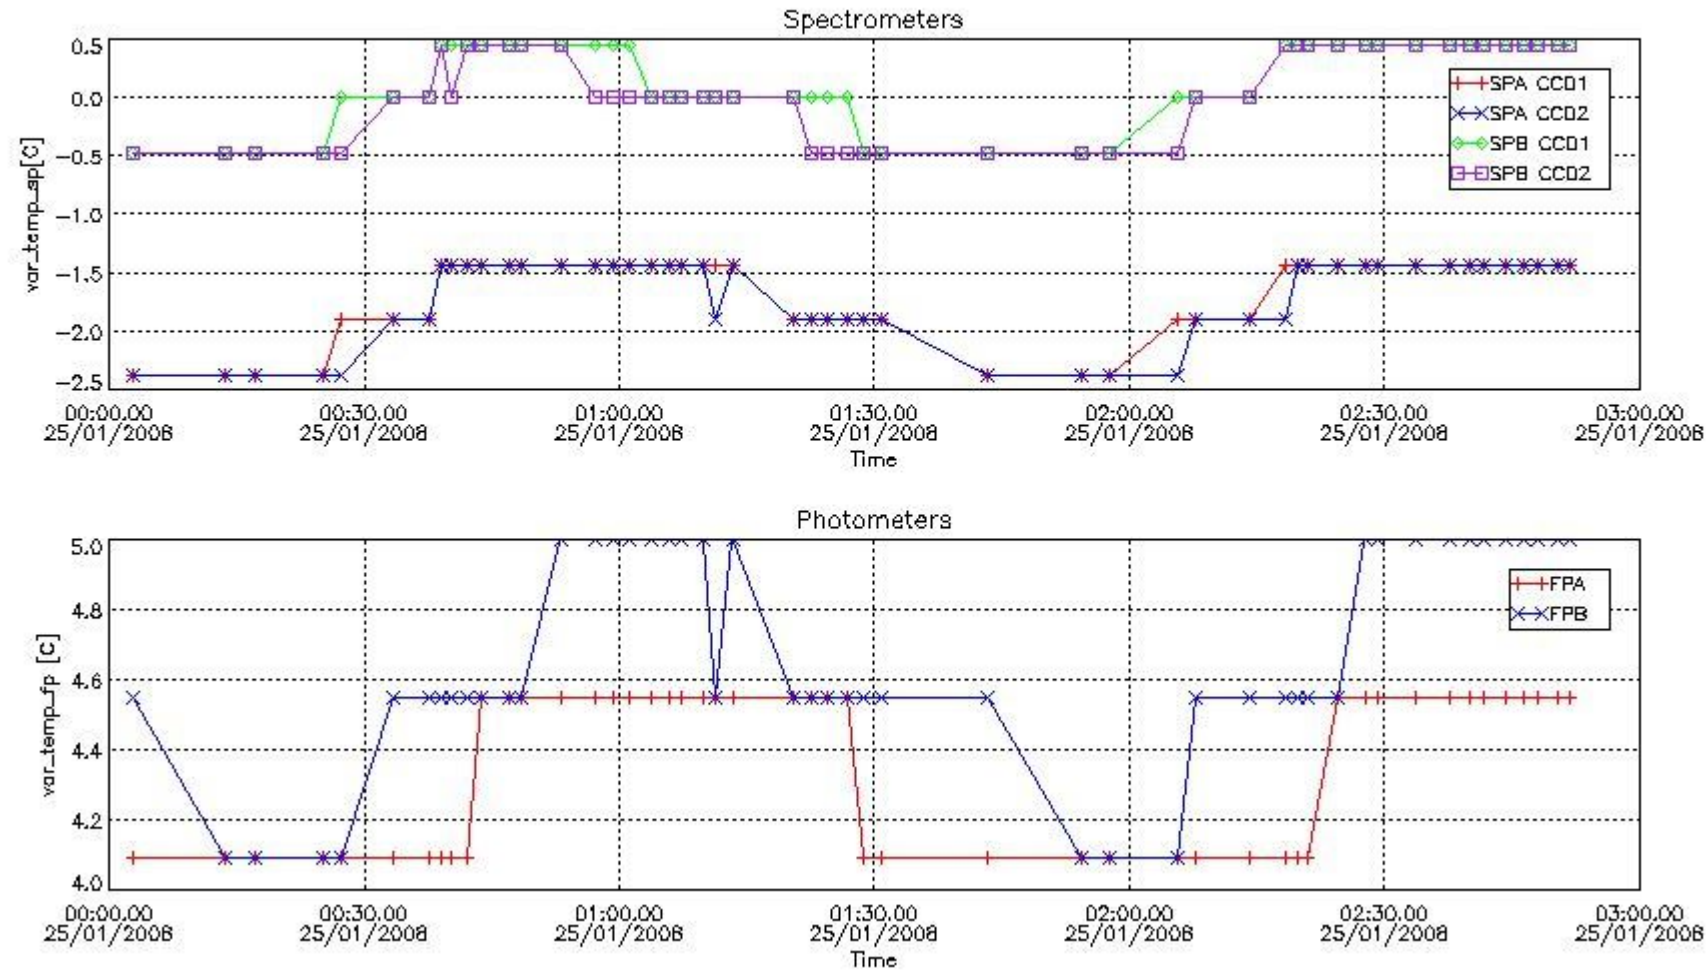

4. Overview of dark signal processing per product

The Dark Charge (DC) is a temperature-dependant signal added to the useful measurements and it is therefore subtracted from them during the processing. There are two phenomena that produce a continuous increase of the DC: the "hot pixels" (a pixel is "hot" when its DC exceeds by a significant amount its value measured on ground at the same temperature) and the "Random Telegraphic Signal" (abrupt change positive or negative of the CCD pixel signal, random in time, affecting only the DC part of the signal and not the photon generated signal).

In this section a list of products that did not use the Dark Sky Area (DSA) observation for the DC computation is given. It is also provided the mean DC plot per product for dark limb products with no error flag set.

4.1 All products used the DSA observation for the DC computation

4.2 Plot of mean dark charges per product: only products in DARK limb conditions without errors are used