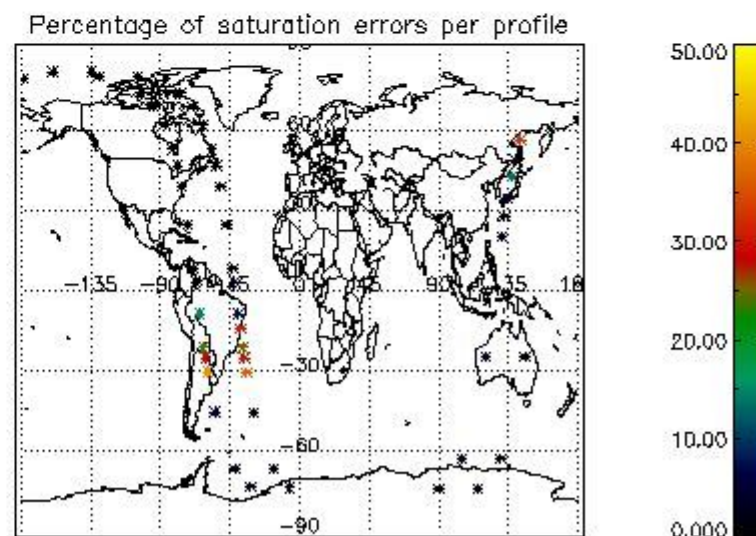

6. Statistics and plot of tangent altitude of the last measurement (DARK & BRIGHT products without errors)

6.1 Statistics on tangent altitude lost:

Statistics	DARK	BRIGHT	TWILIGHT
Mean:	16.330	20.324	17.986
St. deviation:	4.2171	5.8249	0.84844
Maximum:	21.558	27.323	19.121
Minimum:	7.9276	4.6940	17.219
Number of data:	19.000	18.000	4.0000

6.2 Plot for DARK limb products