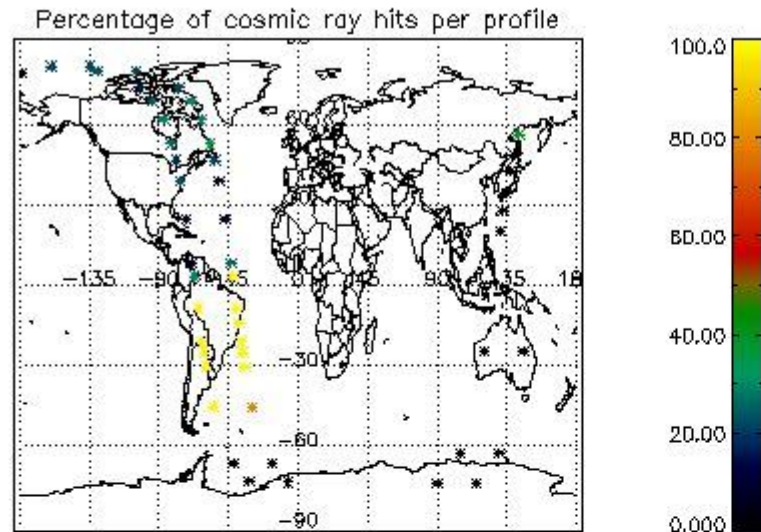

6. Statistics and plot of tangent altitude of the last measurement (DARK & BRIGHT products without errors)

6.1 Statistics on tangent altitude lost:

Statistics	DARK	BRIGHT	TWILIGHT
Mean:	16.330	20.324	17.986
St. deviation:	4.2171	5.8249	0.84844
Maximum:	21.558	27.323	19.121
Minimum:	7.9276	4.6940	17.219
Number of data:	19.000	18.000	4.0000

6.2 Plot for DARK limb products