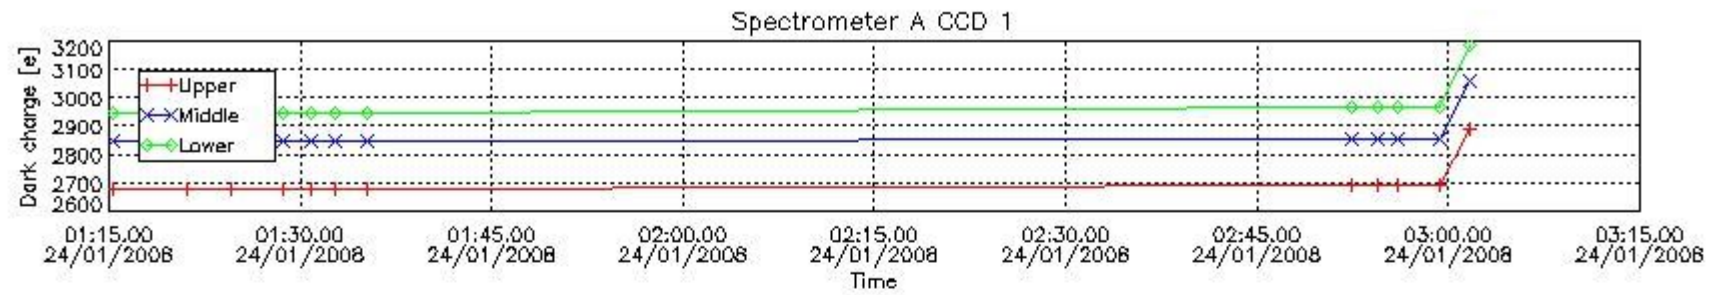

5. Demodulation flag and quality information monitoring

In this section it is presented the modulation information extracted from the pcd (product confidence data) at measurement level and information extracted from the Quality Summary dataset. Only products without errors (error flag in the MPH set to "0") are used.

5.1 Percentage of products during reporting period with: