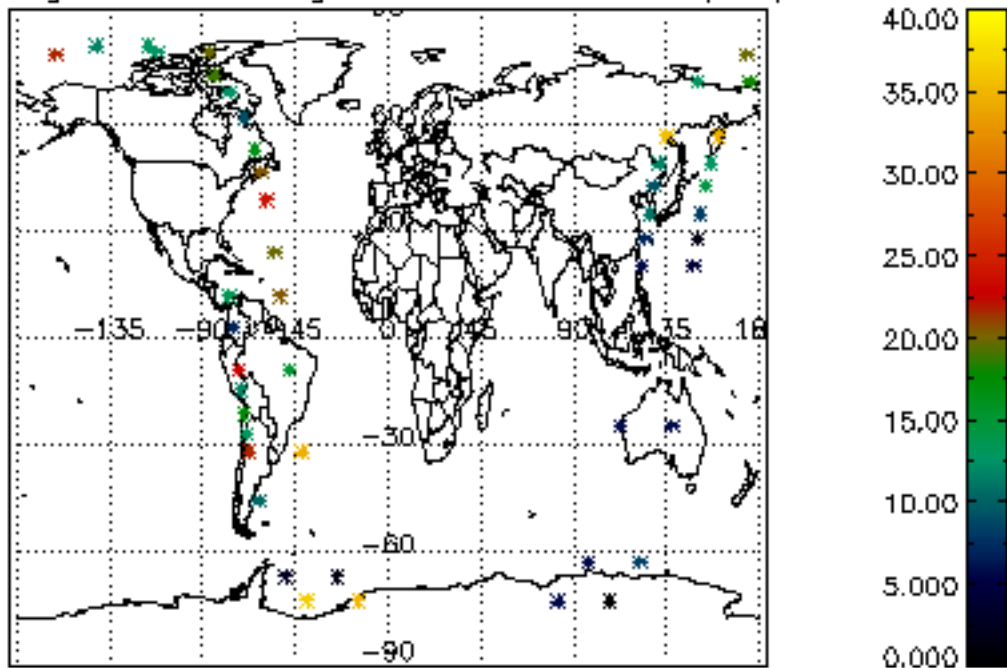

Percentage of star falling outside central band per profile