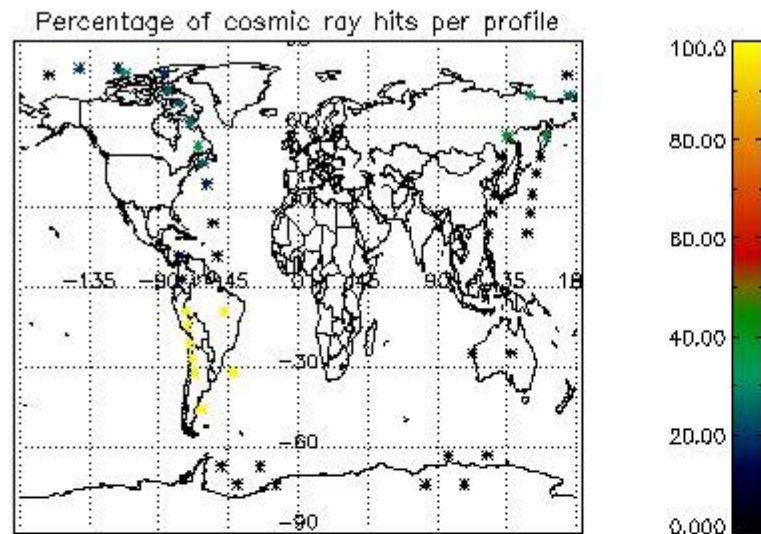

6. Statistics and plot of tangent altitude of the last measurement (DARK & BRIGHT products without errors)

6.1 Statistics on tangent altitude lost:

Statistics	DARK	BRIGHT	TWILIGHT
Mean:	14.532	17.657	10.411
St. deviation:	3.1257	6.7603	5.7796
Maximum:	20.173	26.026	15.742
Minimum:	10.457	4.7672	4.2685
Number of data:	12.000	23.000	3.0000

6.2 Plot for DARK limb products