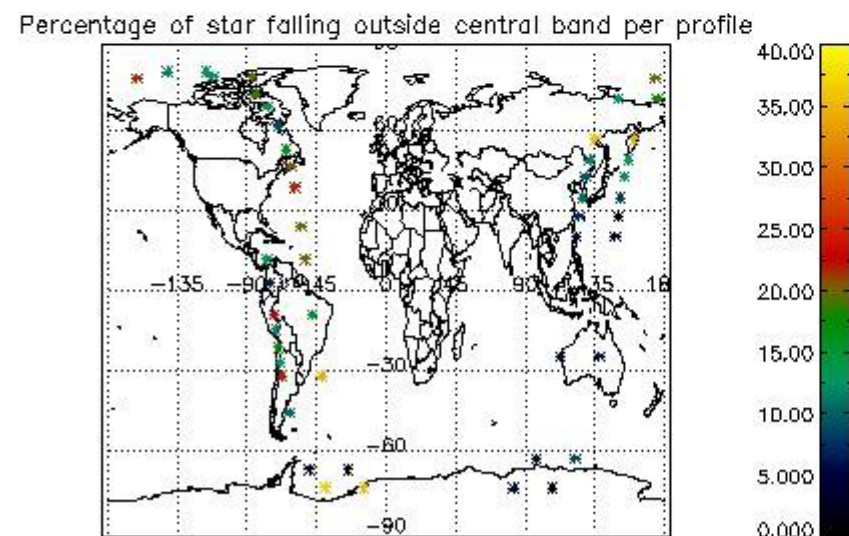

6. Statistics and plot of tangent altitude of the last measurement (DARK & BRIGHT products without errors)

6.1 Statistics on tangent altitude lost:

Statistics	DARK	BRIGHT	TWILIGHT
Mean:	14.532	17.657	10.411
St. deviation:	3.1257	6.7603	5.7796
Maximum:	20.173	26.026	15.742
Minimum:	10.457	4.7672	4.2685
Number of data:	12.000	23.000	3.0000

6.2 Plot for DARK limb products