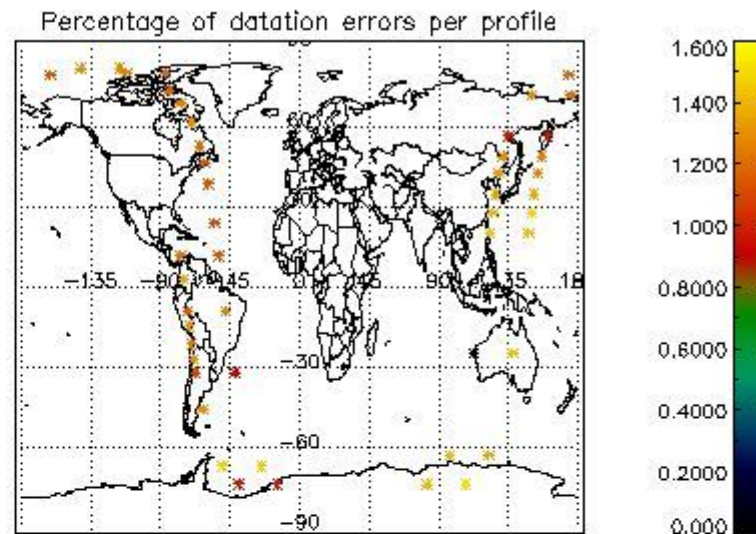

6. Statistics and plot of tangent altitude of the last measurement (DARK & BRIGHT products without errors)

6.1 Statistics on tangent altitude lost:

Statistics	DARK	BRIGHT	TWILIGHT
Mean:	14.532	17.657	10.411
St. deviation:	3.1257	6.7603	5.7796
Maximum:	20.173	26.026	15.742
Minimum:	10.457	4.7672	4.2685
Number of data:	12.000	23.000	3.0000

6.2 Plot for DARK limb products