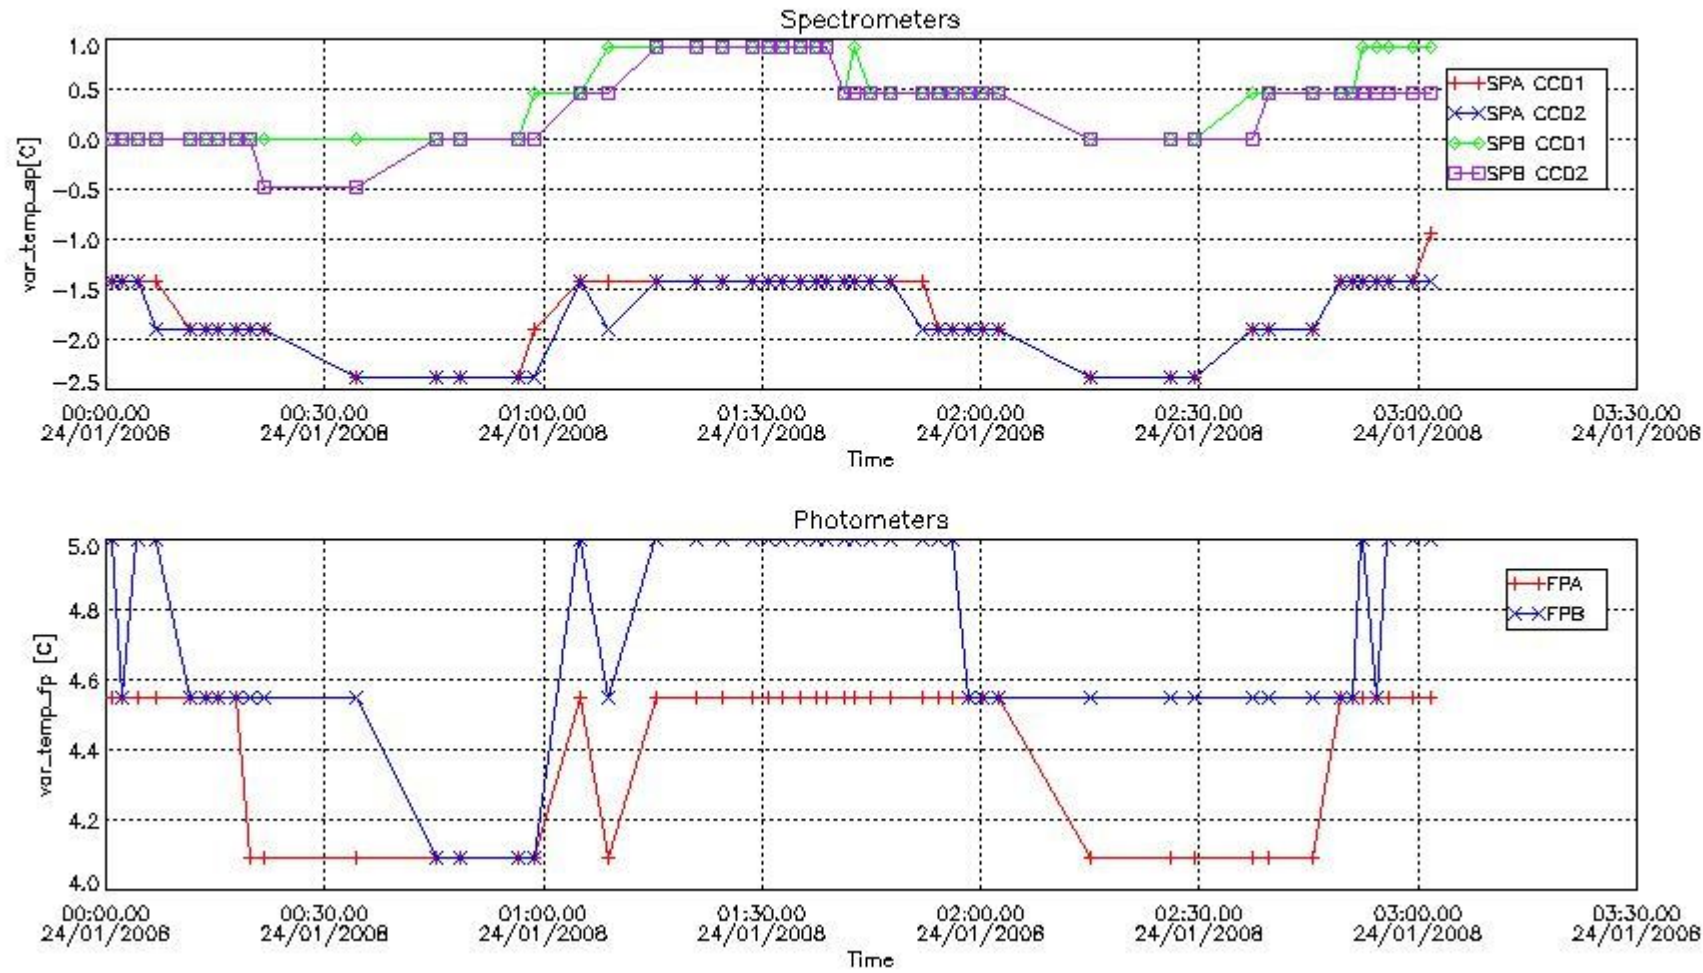

4. Overview of dark signal processing per product

The Dark Charge (DC) is a temperature-dependant signal added to the useful measurements and it is therefore subtracted from them during the processing. There are two phenomena that produce a continuous increase of the DC: the "hot pixels" (a pixel is "hot" when its DC exceeds by a significant amount its value measured on ground at the same temperature) and the "Random Telegraphic Signal" (abrupt change positive or negative of the CCD pixel signal, random in time, affecting only the DC part of the signal and not the photon generated signal).

In this section a list of products that did not use the Dark Sky Area (DSA) observation for the DC computation is given. It is also provided the mean DC plot per product for dark limb products with no error flag set.

4.1 All products used the DSA observation for the DC computation

4.2 Plot of mean dark charges per product: only products in DARK limb conditions without errors are used