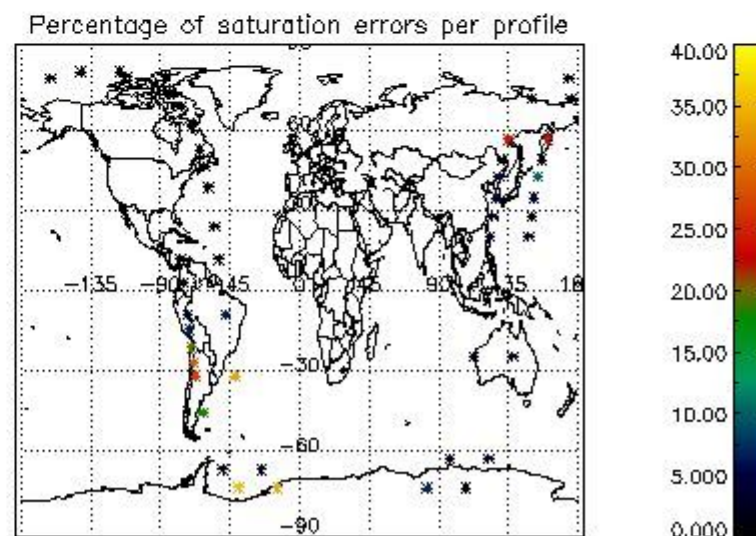

6. Statistics and plot of tangent altitude of the last measurement (DARK & BRIGHT products without errors)

6.1 Statistics on tangent altitude lost:

Statistics	DARK	BRIGHT	TWILIGHT
Mean:	14.532	17.657	10.411
St. deviation:	3.1257	6.7603	5.7796
Maximum:	20.173	26.026	15.742
Minimum:	10.457	4.7672	4.2685
Number of data:	12.000	23.000	3.0000

6.2 Plot for DARK limb products