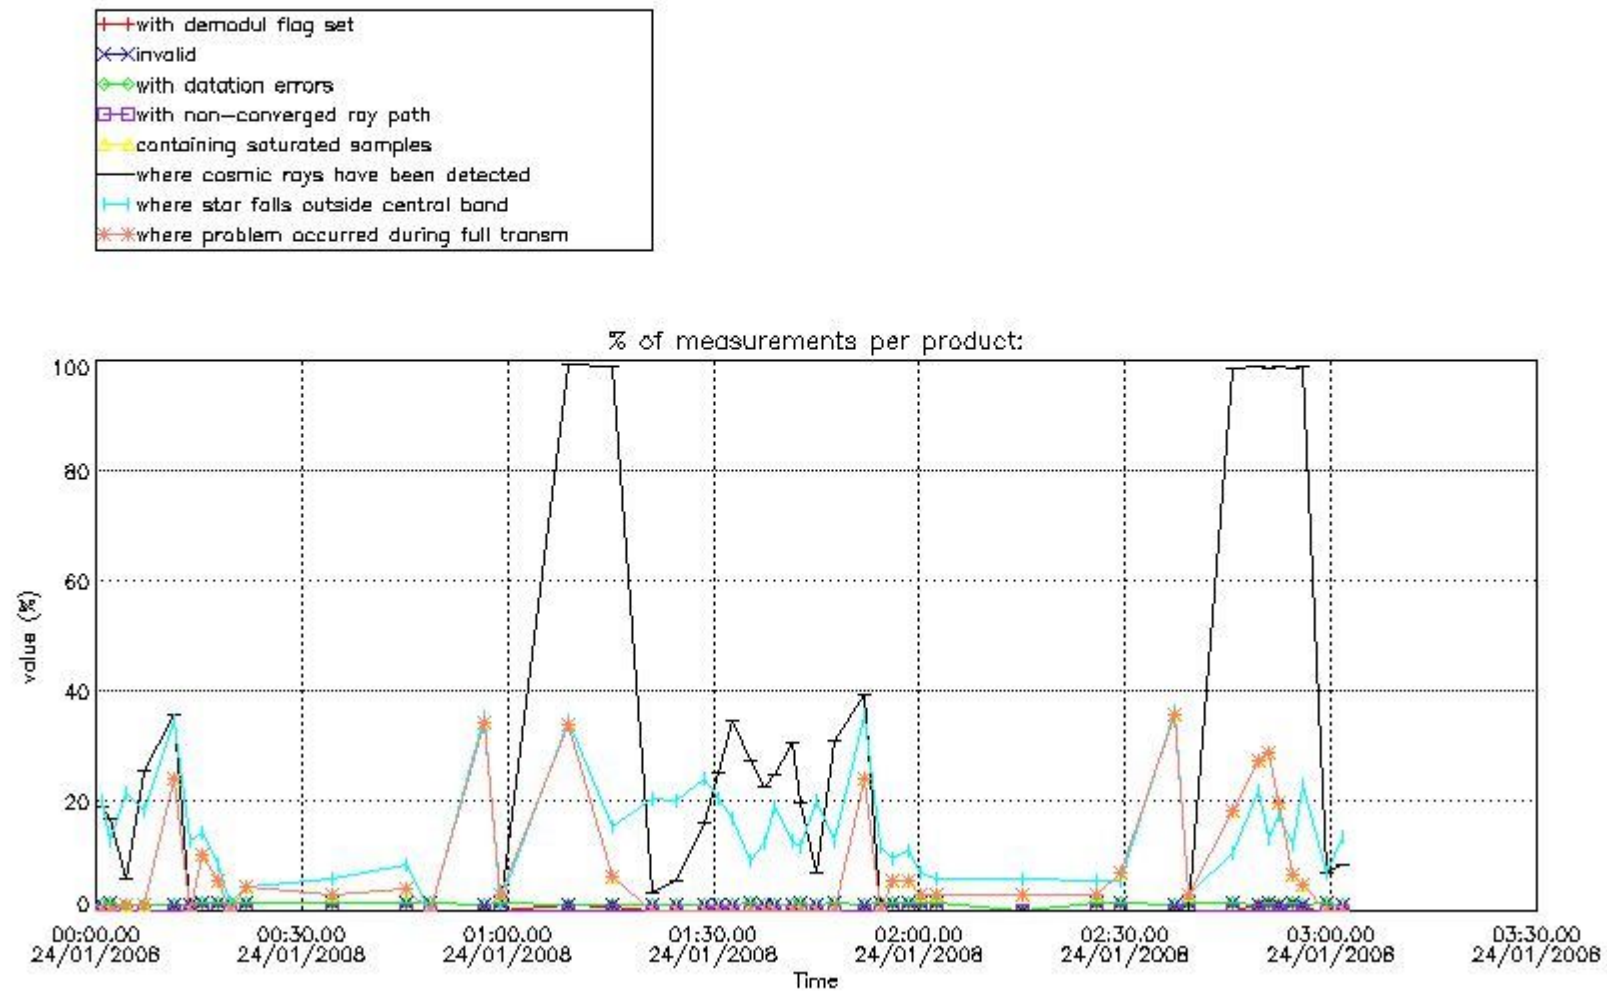

At least one measurement with demodulation flag set:	27.0833 %
Reference spectrum computed from DB:	0.00000 %
Reference spectrum with small number of measurements:	0.00000 %
SATU data not used:	0.00000 %

5.2 Plot quality information per product (time dependant)

5.3 Plot quality information per product (world map)