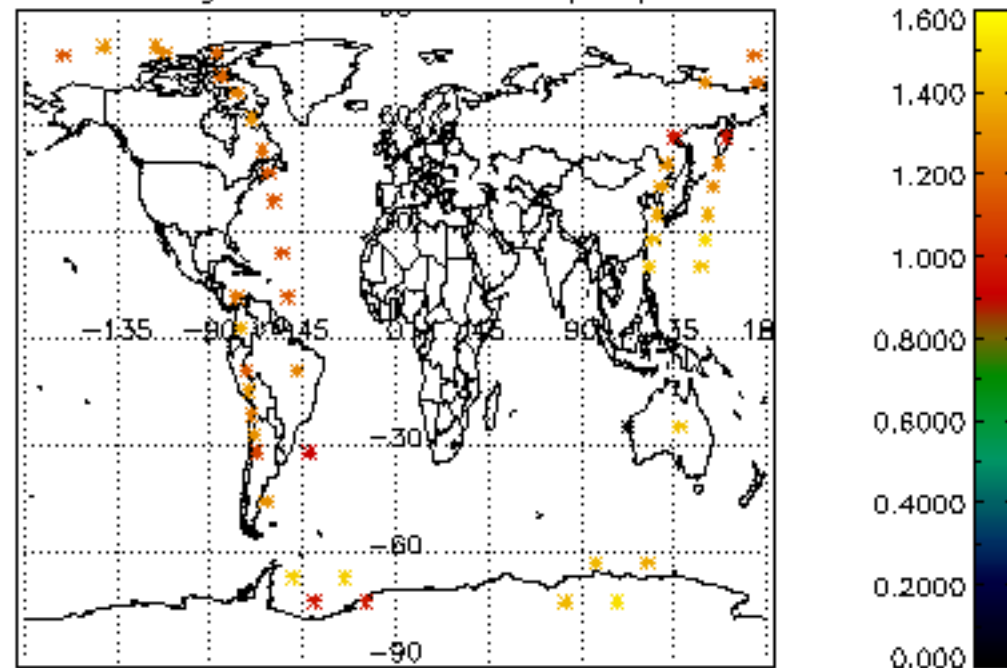

Percentage of datation errors per profile