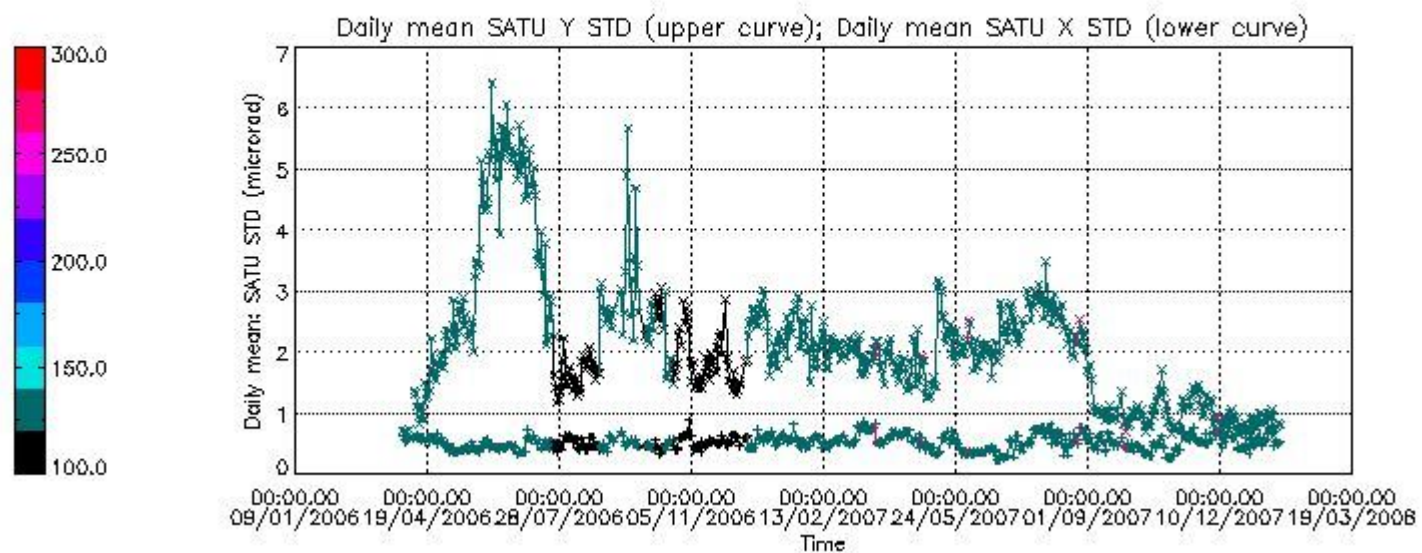

Number of data:	10550.	10550.	18750.	18750.

7.2.2 Trend of daily SATU NEA St. deviation since 1st April 2006 (dark limb)

The long term trend of the SATU 'X' and 'Y' standard deviations should be constant during the whole mission.

The colorbar represents the start tangent altitude (km) of the occultations.

Upper curve: STD of SATU Y axis

Lower curve: STD of SATU X axis

8. Auxiliary Data Files used for the production reported in section 2.4

The number reported in the third column indicates since which file (see list in section 2.4) the corresponding auxiliary file has been used. The fourth column is the date of those product files.

Type	Auxiliary Filename	Used since product	Used since product date
INST_PHYS_CHARACTERISTICS	GOM_INS_AXNIEC20050627_150713_20030716_120000_20100101_000000	1	24-JAN-2008 00:00:46
CALIBRATION_DATABASE	GOM_CAL_AXVIEC20080118_162059_20080116_000000_20100101_000000	1	24-JAN-2008 00:00:46
LEVEL-1B_PROC_CONFIG	GOM_PR1_AXNIEC20050627_151042_20020301_000000_20100101_000000	1	24-JAN-2008 00:00:46
STAR_CATALOGUE	GOM_CAT_AXVIEC20020121_161009_20020101_000000_20200101_000000	1	24-JAN-2008 00:00:46
STELLAR_SPECTRA_DATABANK	GOM_STS_AXNIEC20040308_103538_20020101_160000_20100101_000000	1	24-JAN-2008 00:00:46
ECMWF_FILE	AUX_ECF_AXNECM20080123_073112_20080123_210000_20080124_090000	1	24-JAN-2008 00:00:46
OPTIONAL_ECMWF_FILE	MISSING	1	24-JAN-2008 00:00:46
ORBIT_DATA_FILE	DOR_NAV_OPNPDE20080123_214147_000057382065_00229_30844_5004.N1	1	24-JAN-2008 00:00:46
ORBIT_DATA_FILE	DOR_NAV_OPNPDE20080123_232244_000057382065_00230_30845_5005.N1	16	24-JAN-2008 01:04:56
ORBIT_DATA_FILE	DOR_NAV_OPNPDE20080124_010341_000041442065_00231_30846_5006.N1	38	24-JAN-2008 02:25:55