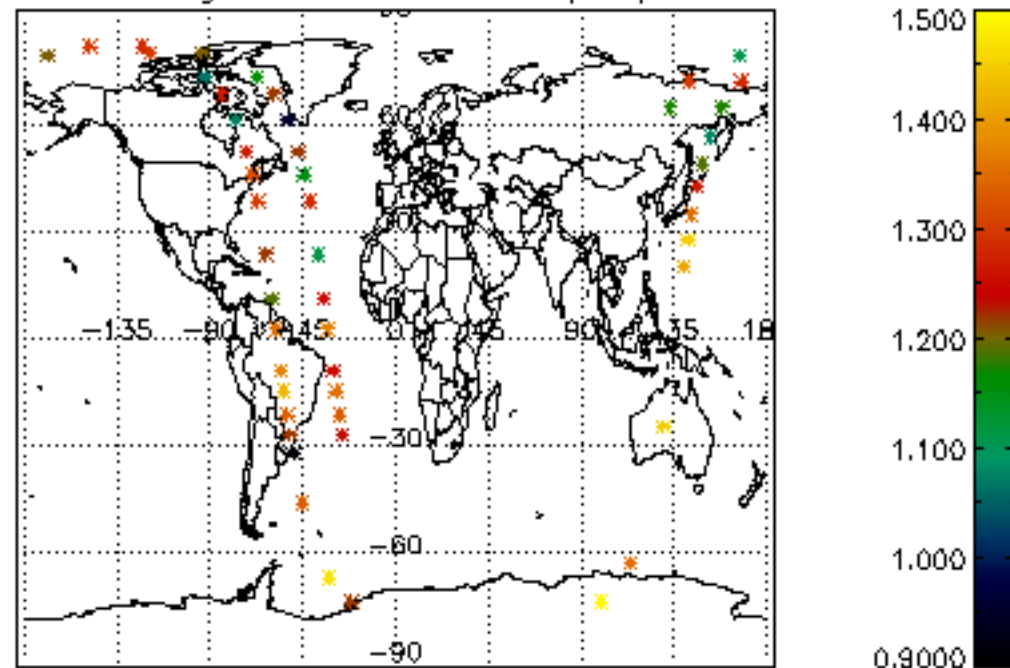

Percentage of datation errors per profile