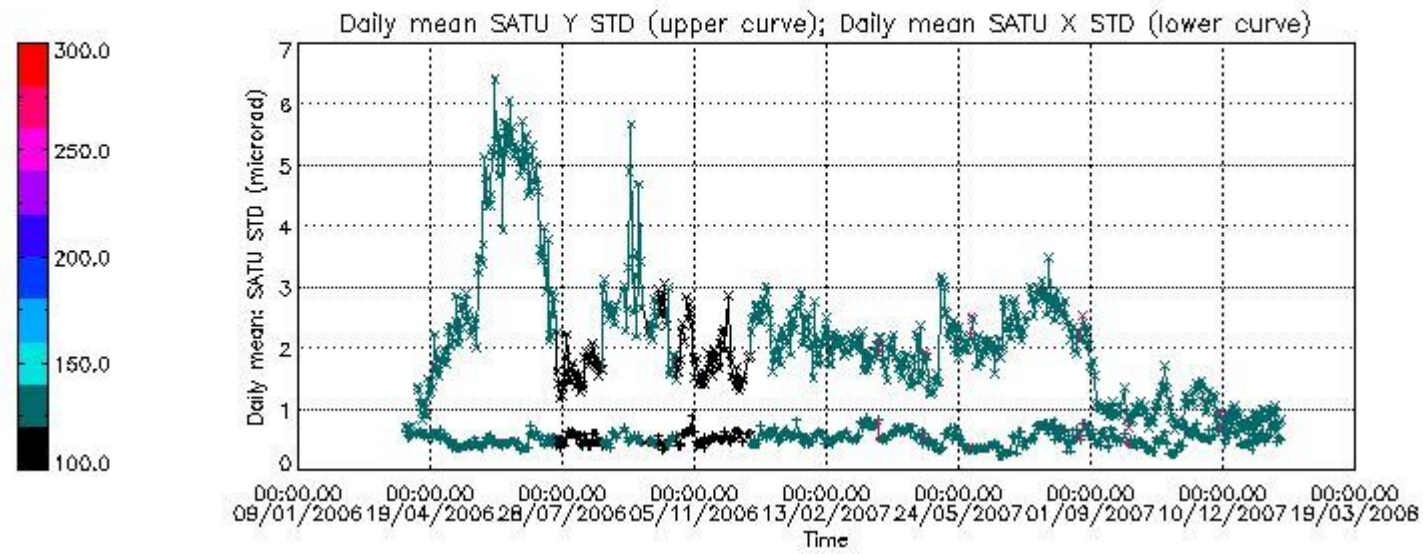

Number of data:	17400.	17400.	8900.0	8900.0

7.2.2 Trend of daily SATU NEA St. deviation since 1st April 2006 (dark limb)

The long term trend of the SATU 'X' and 'Y' standard deviations should be constant during the whole mission.

The colorbar represents the start tangent altitude (km) of the occultations.

Upper curve: STD of SATU Y axis

Lower curve: STD of SATU X axis

8. Auxiliary Data Files used for the production reported in section 2.4

The number reported in the third column indicates since which file (see list in section 2.4) the corresponding auxiliary file has been used. The fourth column is the date of those product files.

Type	Auxiliary Filename	Used since product	Used since product date
INST_PHYS_CHARACTERISTICS	GOM_INS_AXNIEC20050627_150713_20030716_120000_20100101_000000	1	23-JAN-2008 00:01:16
CALIBRATION_DATABASE	GOM_CAL_AXVIEC20080118_162059_20080116_000000_20100101_000000	1	23-JAN-2008 00:01:16
LEVEL-1B_PROC_CONFIG	GOM_PR1_AXNIEC20050627_151042_20020301_000000_20100101_000000	1	23-JAN-2008 00:01:16
STAR_CATALOGUE	GOM_CAT_AXVIEC20020121_161009_20020101_000000_20200101_000000	1	23-JAN-2008 00:01:16
STELLAR_SPECTRA_DATABANK	GOM_STS_AXNIEC20040308_103538_20020101_160000_20100101_000000	1	23-JAN-2008 00:01:16
ECMWF_FILE	AUX_ECF_AXNECM20080122_073112_20080122_210000_20080123_090000	1	23-JAN-2008 00:01:16
OPTIONAL_ECMWF_FILE	MISSING	1	23-JAN-2008 00:01:16
ORBIT_DATA_FILE	DOR_NAV_OPNPDE20080122_221347_000057382065_00215_30830_4998.N1	1	23-JAN-2008 00:01:16
ORBIT_DATA_FILE	DOR_NAV_OPNPDE20080122_235444_000057382065_00216_30831_4999.N1	30	23-JAN-2008 01:36:28