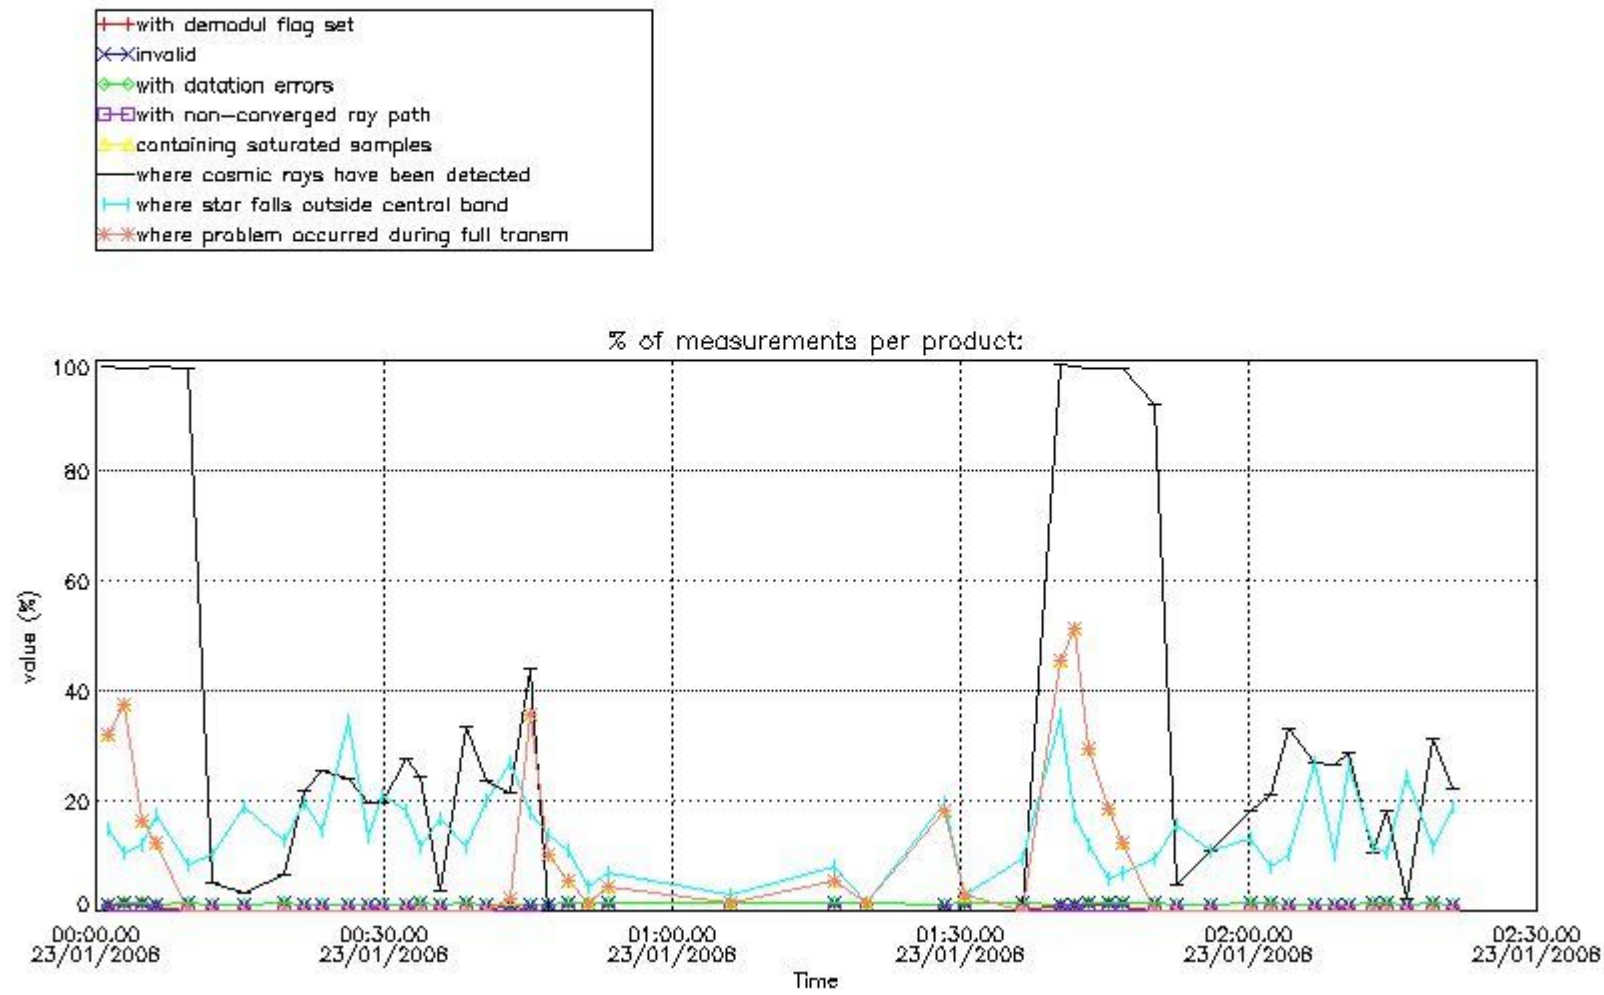

At least one measurement with demodulation flag set:	36.7347 %
Reference spectrum computed from DB:	0.00000 %
Reference spectrum with small number of measurements:	0.00000 %
SATU data not used:	0.00000 %

5.2 Plot quality information per product (time dependant)

5.3 Plot quality information per product (world map)