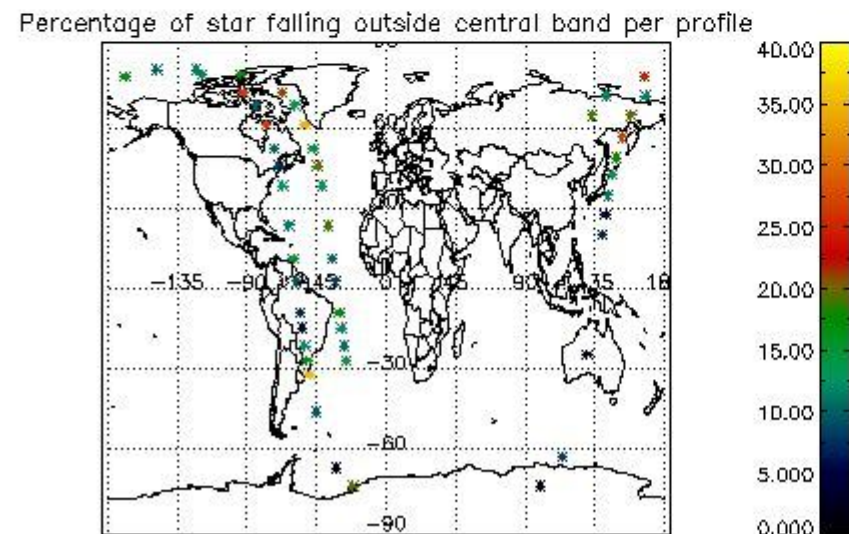

6. Statistics and plot of tangent altitude of the last measurement (DARK & BRIGHT products without errors)

6.1 Statistics on tangent altitude lost:

Statistics	DARK	BRIGHT	TWILIGHT
Mean:	16.298	18.925	10.564
St. deviation:	4.2622	4.4436	5.9908
Maximum:	21.622	24.831	14.405
Minimum:	3.8913	11.804	3.6609
Number of data:	20.000	11.000	3.0000

6.2 Plot for DARK limb products