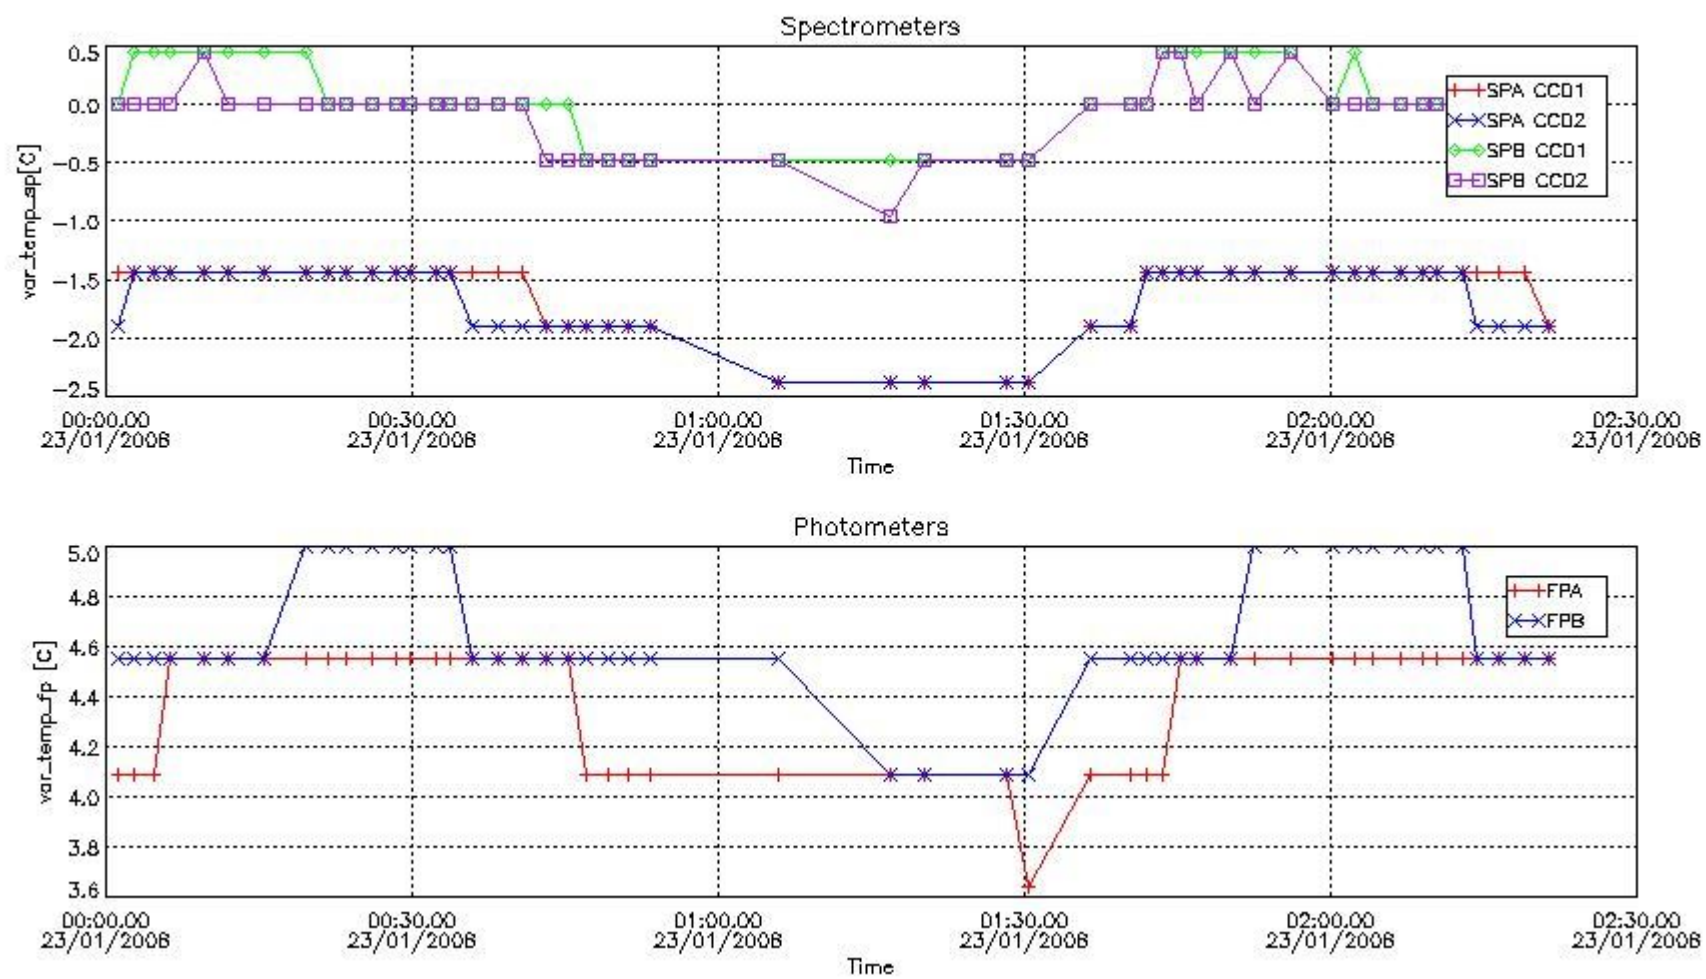

47	GOM_TRA_1PNPDE20080123_021630_000000452065_00218_30833_8232.N1	23-JAN-2008 02:16:30	Straylight	45.000	1	9Alp CMa	-1.4400	11000.	90	30833	No
48	GOM_TRA_1PNPDE20080123_021904_000000392065_00218_30833_8233.N1	23-JAN-2008 02:19:04	Twilight_stray	38.500	56	53Kap Ori	2.0650	30000.	77	30833	No
49	GOM_TRA_1PNPDE20080123_022117_000000432065_00218_30833_8234.N1	23-JAN-2008 02:21:17	Twilight_stray	42.500	33	50Zet Ori	1.7660	30000.	85	30833	No

3. Plot of GOMOS spectrometers and photometers temperatures from level 1b data

4. Overview of dark signal processing per product

The Dark Charge (DC) is a temperature-dependant signal added to the useful measurements and it is therefore subtracted from them during the processing. There are two phenomena that produce a continuous increase of the DC: the "hot pixels" (a pixel is "hot" when its DC exceeds by a significant amount its value measured on ground at the same temperature) and the "Random Telegraphic Signal" (abrupt change positive or negative of the CCD pixel signal, random in time, affecting only the DC part of the signal and not the photon generated signal).

In this section a list of products that did not use the Dark Sky Area (DSA) observation for the DC computation is given. It is also provided the mean DC plot per product for dark limb products with no error flag set.

4.1 All products used the DSA observation for the DC computation

4.2 Plot of mean dark charges per product: only products in DARK limb conditions without errors are used