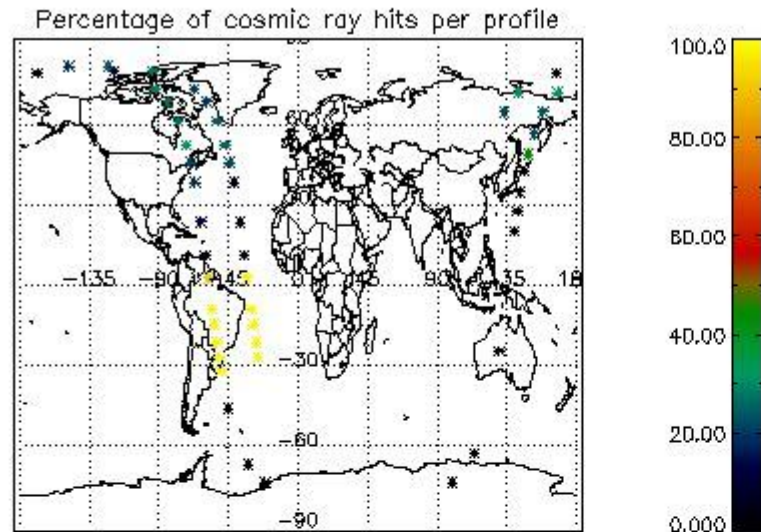

6. Statistics and plot of tangent altitude of the last measurement (DARK & BRIGHT products without errors)

6.1 Statistics on tangent altitude lost:

Statistics	DARK	BRIGHT	TWILIGHT
Mean:	16.298	18.925	10.564
St. deviation:	4.2622	4.4436	5.9908
Maximum:	21.622	24.831	14.405
Minimum:	3.8913	11.804	3.6609
Number of data:	20.000	11.000	3.0000

6.2 Plot for DARK limb products