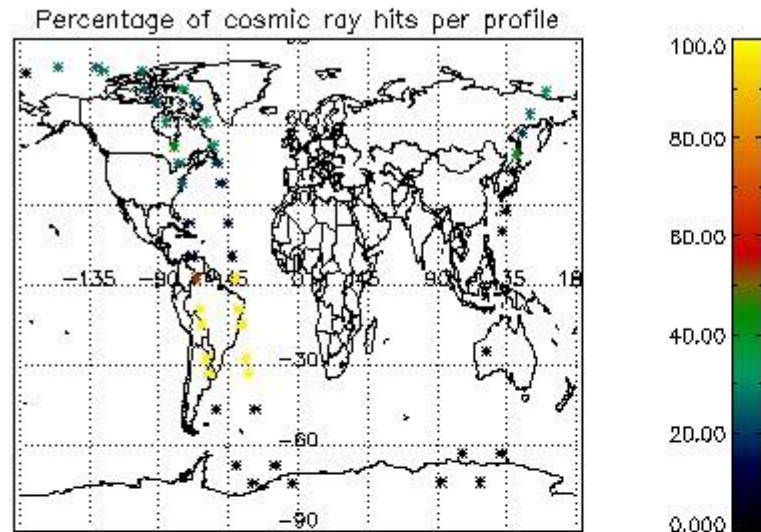

6. Statistics and plot of tangent altitude of the last measurement (DARK & BRIGHT products without errors)

6.1 Statistics on tangent altitude lost:

Statistics	DARK	BRIGHT	TWILIGHT
Mean:	16.672	20.758	11.672
St. deviation:	3.3154	4.8242	1.7617
Maximum:	20.268	28.702	13.486
Minimum:	10.221	9.3235	9.6131
Number of data:	18.000	16.000	4.0000

6.2 Plot for DARK limb products