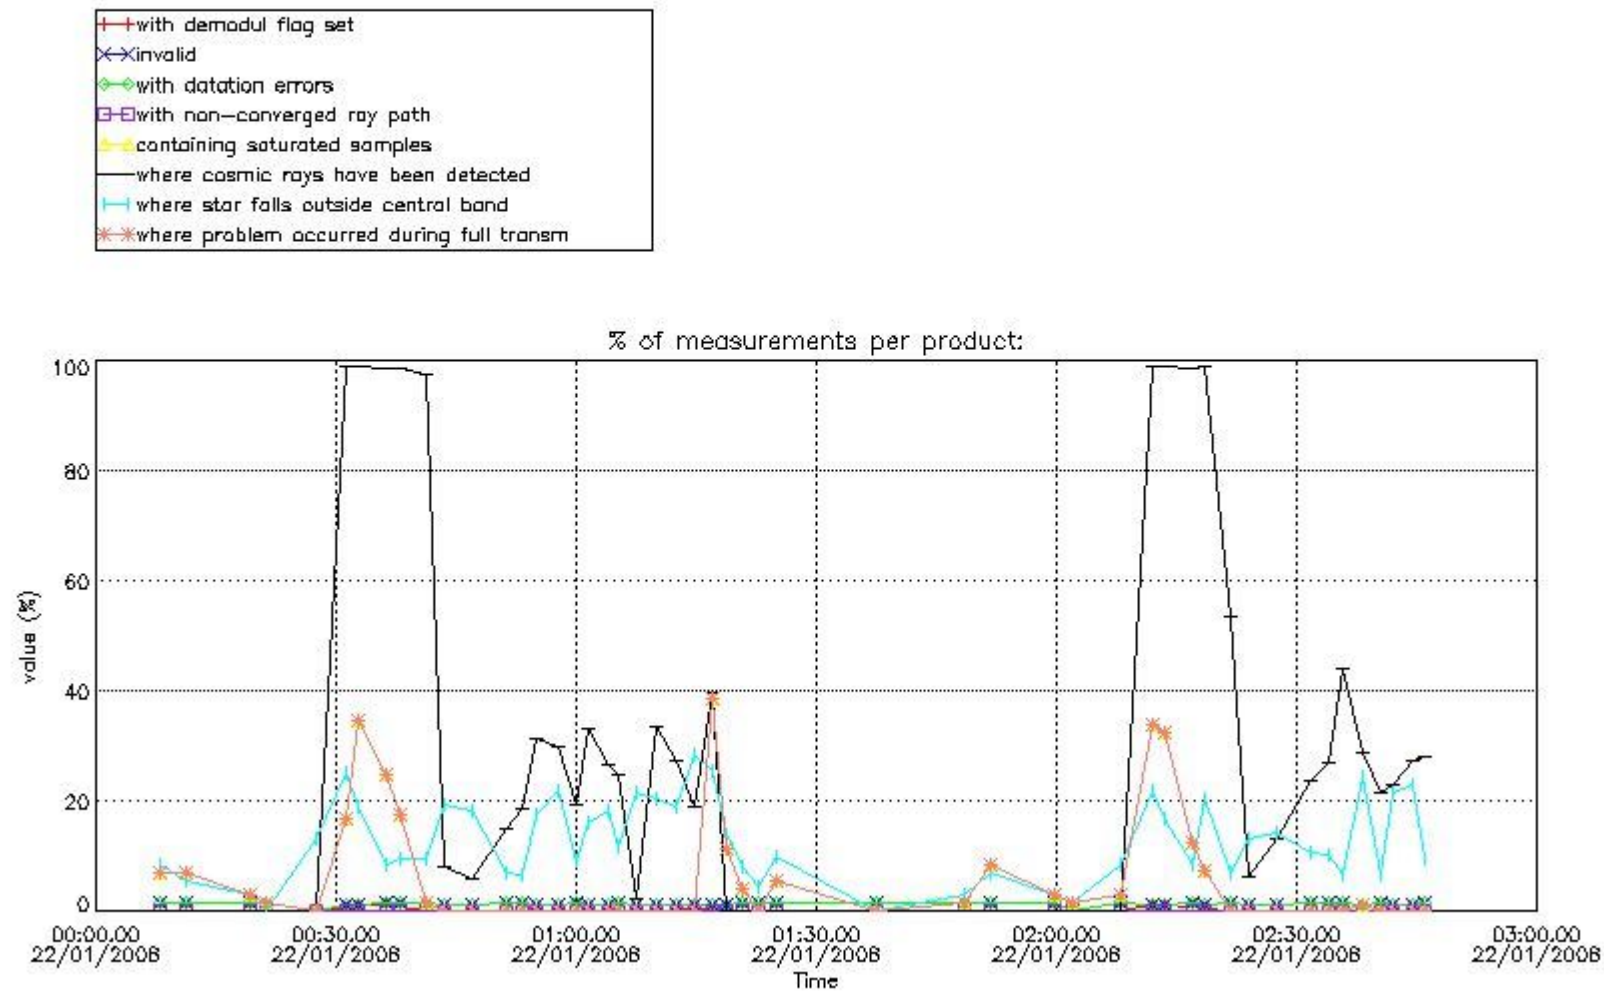

At least one measurement with demodulation flag set:	36.0000 %
Reference spectrum computed from DB:	0.00000 %
Reference spectrum with small number of measurements:	0.00000 %
SATU data not used:	0.00000 %

5.2 Plot quality information per product (time dependant)

5.3 Plot quality information per product (world map)