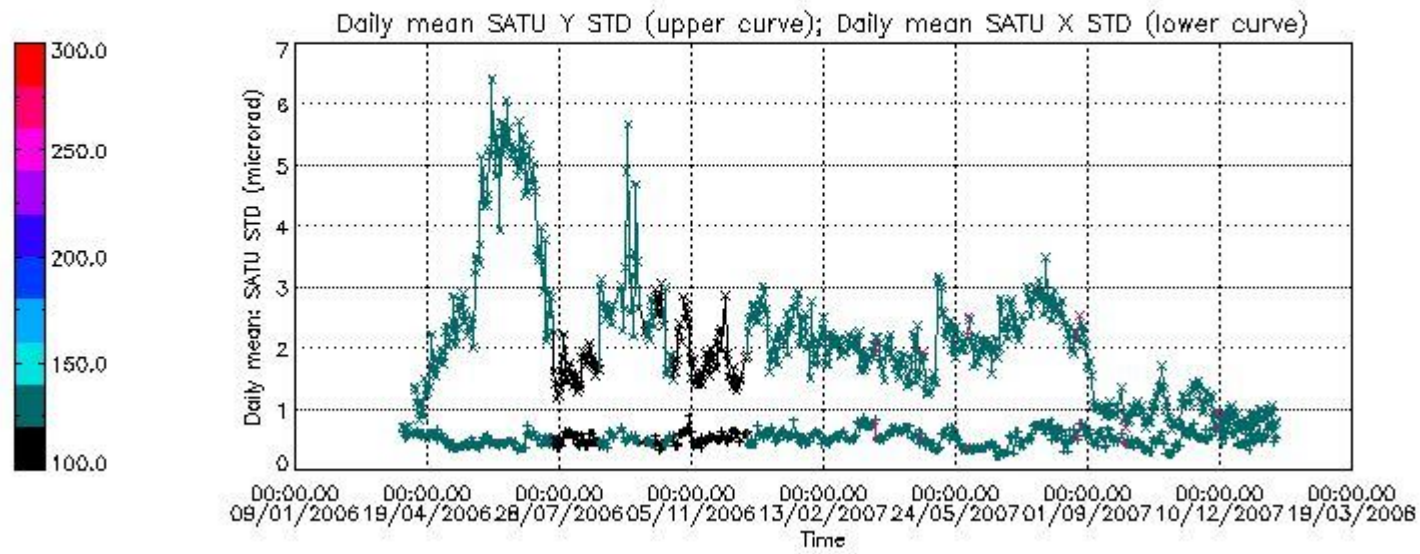

Number of data:	15900.	15900.	13150.	13150.

7.2.2 Trend of daily SATU NEA St. deviation since 1st April 2006 (dark limb)

The long term trend of the SATU 'X' and 'Y' standard deviations should be constant during the whole mission.

The colorbar represents the start tangent altitude (km) of the occultations.

Upper curve: STD of SATU Y axis

Lower curve: STD of SATU X axis

8. Auxiliary Data Files used for the production reported in section 2.4

The number reported in the third column indicates since which file (see list in section 2.4) the corresponding auxiliary file has been used. The fourth column is the date of those product files.

Type	Auxiliary Filename	Used since product	Used since product date
INST_PHYS_CHARACTERISTICS	GOM_INS_AXNIEC20050627_150713_20030716_120000_20100101_000000	1	22-JAN-2008 00:07:55
CALIBRATION_DATABASE	GOM_CAL_AXVIEC20080118_162059_20080116_000000_20100101_000000	1	22-JAN-2008 00:07:55
LEVEL-1B_PROC_CONFIG	GOM_PR1_AXNIEC20050627_151042_20020301_000000_20100101_000000	1	22-JAN-2008 00:07:55
STAR_CATALOGUE	GOM_CAT_AXVIEC20020121_161009_20020101_000000_20200101_000000	1	22-JAN-2008 00:07:55
STELLAR_SPECTRA_DATABANK	GOM_STS_AXNIEC20040308_103538_20020101_160000_20100101_000000	1	22-JAN-2008 00:07:55
ECMWF_FILE	AUX_ECF_AXNECM20080121_073113_20080121_210000_20080122_090000	1	22-JAN-2008 00:07:55
OPTIONAL_ECMWF_FILE	MISSING	1	22-JAN-2008 00:07:55
ORBIT_DATA_FILE	DOR_NAV_OPNPDE20080121_205932_000060572065_00200_30815_4991.N1	1	22-JAN-2008 00:07:55
ORBIT_DATA_FILE	DOR_NAV_OPNPDE20080121_224547_000057382065_00201_30816_4992.N1	6	22-JAN-2008 00:31:16
ORBIT_DATA_FILE	DOR_NAV_OPNPDE20080122_002644_000054192065_00202_30817_4993.N1	35	22-JAN-2008 02:08:01