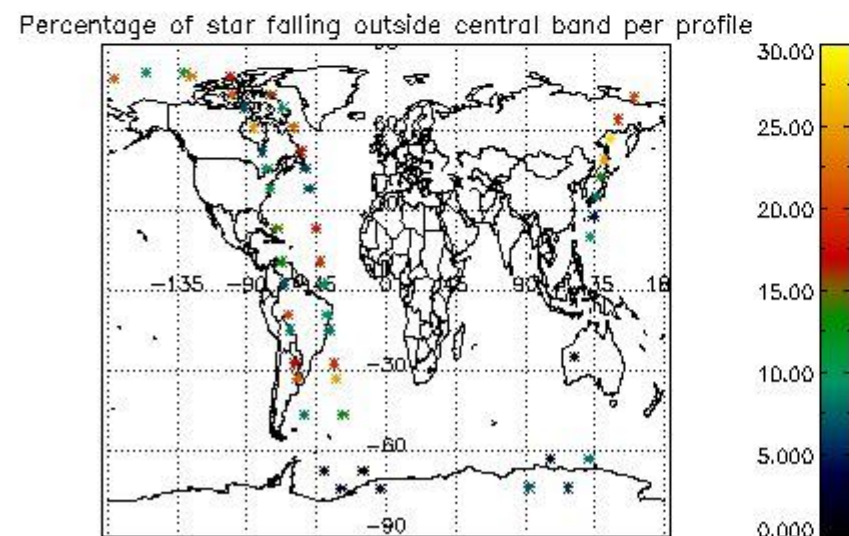

6. Statistics and plot of tangent altitude of the last measurement (DARK & BRIGHT products without errors)

6.1 Statistics on tangent altitude lost:

Statistics	DARK	BRIGHT	TWILIGHT
Mean:	16.672	20.758	11.672
St. deviation:	3.3154	4.8242	1.7617
Maximum:	20.268	28.702	13.486
Minimum:	10.221	9.3235	9.6131
Number of data:	18.000	16.000	4.0000

6.2 Plot for DARK limb products