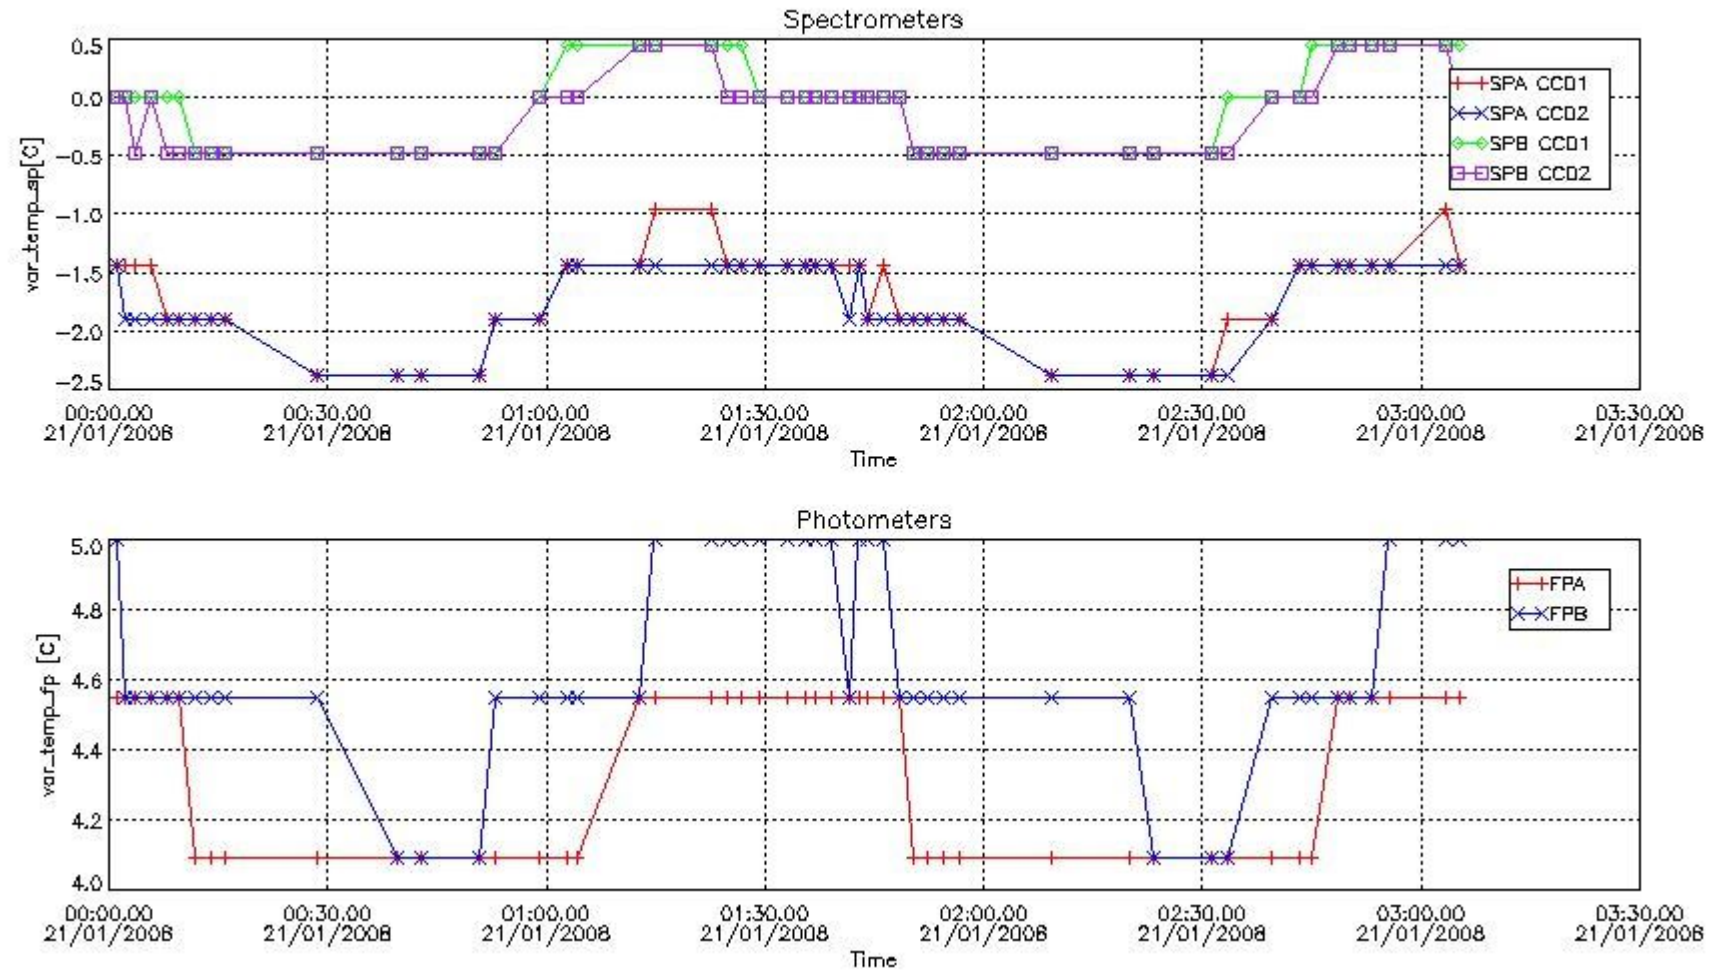

4. Overview of dark signal processing per product

The Dark Charge (DC) is a temperature-dependant signal added to the useful measurements and it is therefore subtracted from them during the processing. There are two phenomena that produce a continuous increase of the DC: the "hot pixels" (a pixel is "hot" when its DC exceeds by a significant amount its value measured on ground at the same temperature) and the "Random Telegraphic Signal" (abrupt change positive or negative of the CCD pixel signal, random in time, affecting only the DC part of the signal and not the photon generated signal).

In this section a list of products that did not use the Dark Sky Area (DSA) observation for the DC computation is given. It is also provided the mean DC plot per product for dark limb products with no error flag set.

4.1 All products used the DSA observation for the DC computation

4.2 Plot of mean dark charges per product: only products in DARK limb conditions without errors are used