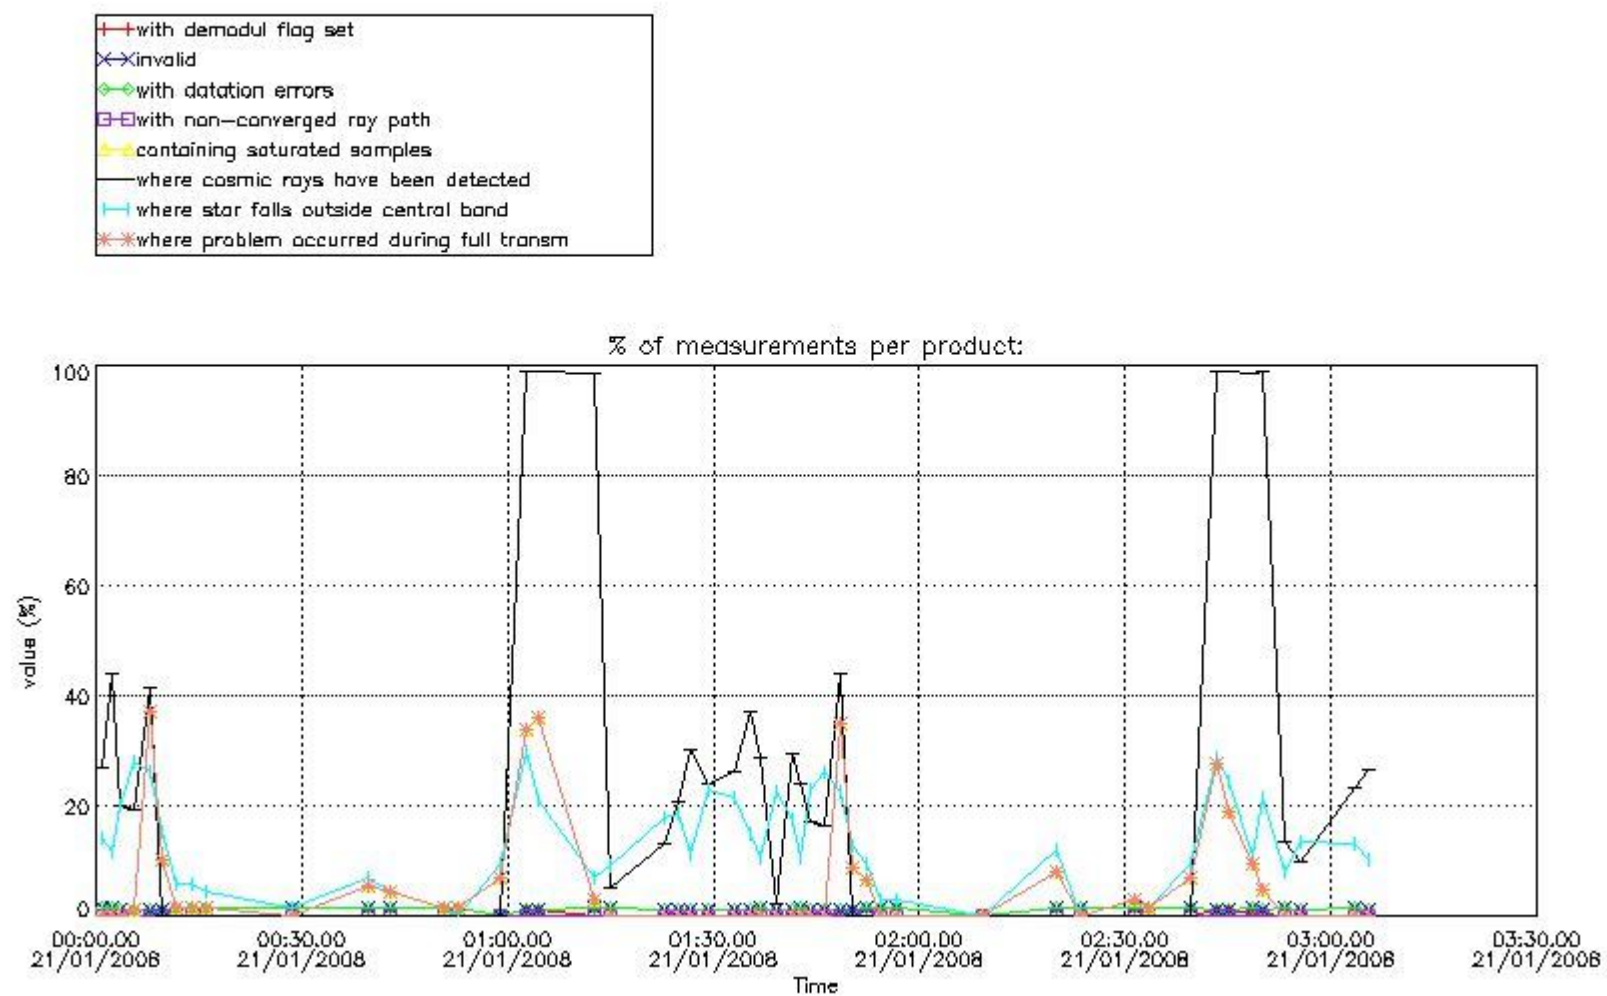

At least one measurement with demodulation flag set:	26.0000 %
Reference spectrum computed from DB:	0.00000 %
Reference spectrum with small number of measurements:	0.00000 %
SATU data not used:	0.00000 %

5.2 Plot quality information per product (time dependant)

5.3 Plot quality information per product (world map)