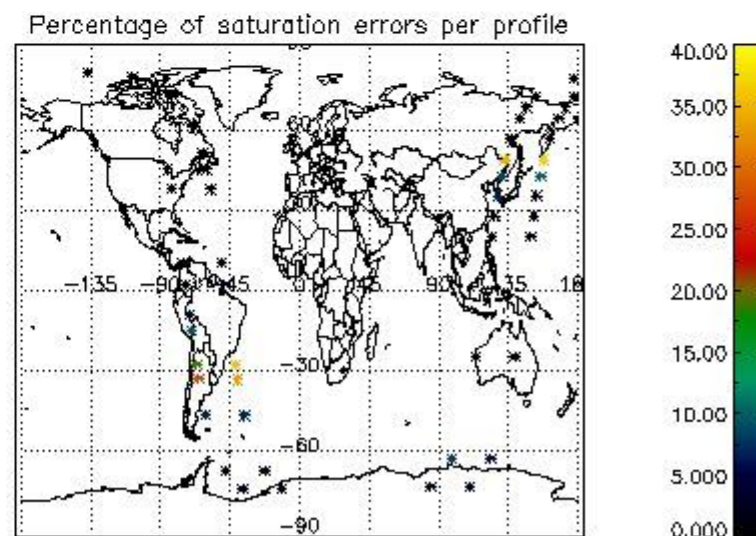

6. Statistics and plot of tangent altitude of the last measurement (DARK & BRIGHT products without errors)

6.1 Statistics on tangent altitude lost:

Statistics	DARK	BRIGHT	TWILIGHT
Mean:	16.437	20.870	8.7155
St. deviation:	3.3278	5.2845	2.4118
Maximum:	20.803	28.388	11.569
Minimum:	10.654	8.9772	6.2510
Number of data:	12.000	22.000	4.0000

6.2 Plot for DARK limb products