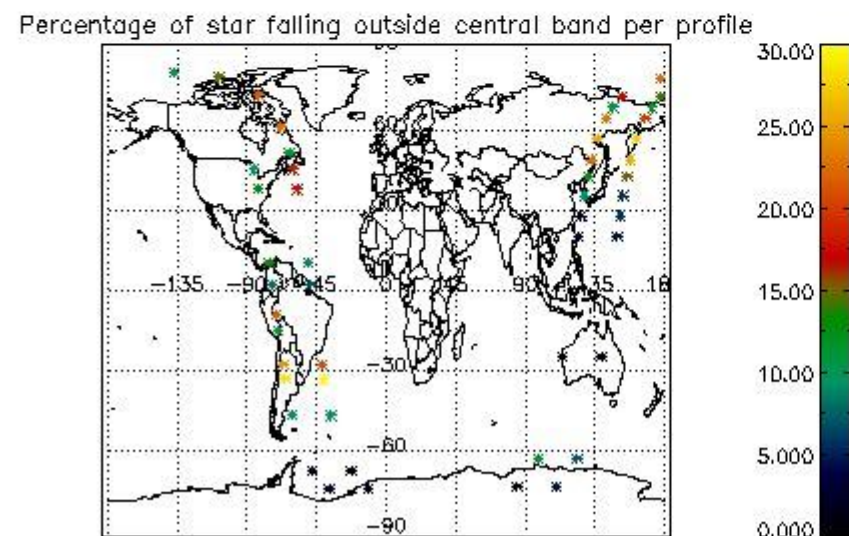

6. Statistics and plot of tangent altitude of the last measurement (DARK & BRIGHT products without errors)

6.1 Statistics on tangent altitude lost:

Statistics	DARK	BRIGHT	TWILIGHT
Mean:	16.437	20.870	8.7155
St. deviation:	3.3278	5.2845	2.4118
Maximum:	20.803	28.388	11.569
Minimum:	10.654	8.9772	6.2510
Number of data:	12.000	22.000	4.0000

6.2 Plot for DARK limb products