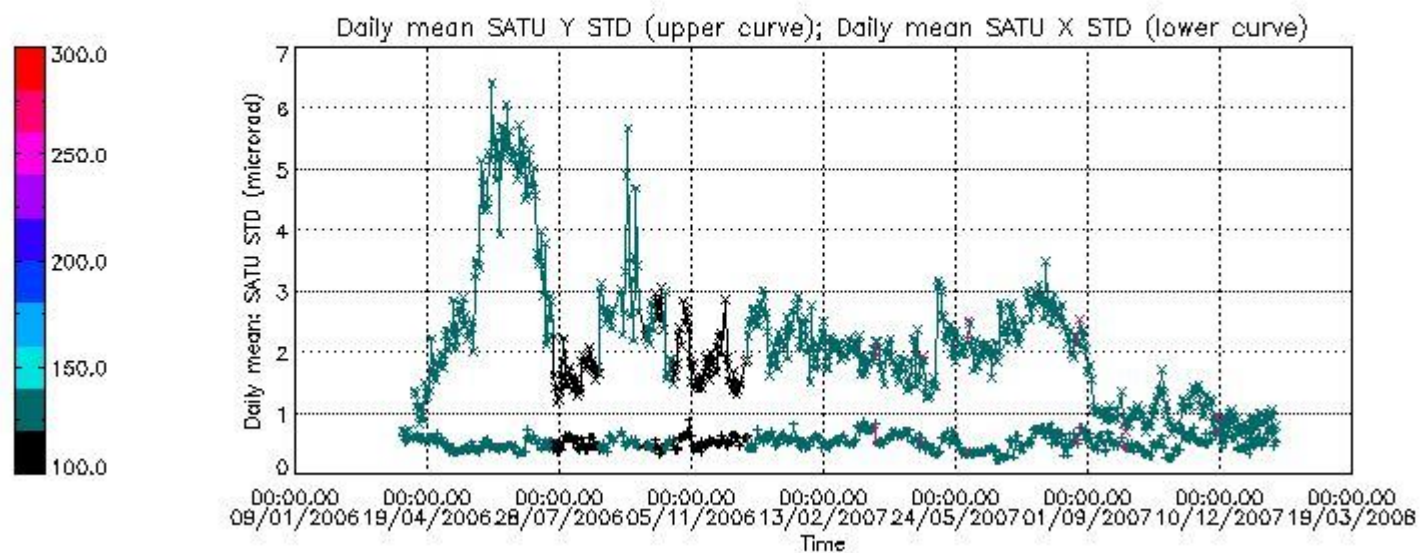

Number of data:	10350.	10350.	17850.	17850.

7.2.2 Trend of daily SATU NEA St. deviation since 1st April 2006 (dark limb)

The long term trend of the SATU 'X' and 'Y' standard deviations should be constant during the whole mission.

The colorbar represents the start tangent altitude (km) of the occultations.

Upper curve: STD of SATU Y axis

Lower curve: STD of SATU X axis

8. Auxiliary Data Files used for the production reported in section 2.4

The number reported in the third column indicates since which file (see list in section 2.4) the corresponding auxiliary file has been used. The fourth column is the date of those product files.

Type	Auxiliary Filename	Used since product	Used since product date
INST_PHYS_CHARACTERISTICS	GOM_INS_AXNIEC20050627_150713_20030716_120000_20100101_000000	1	21-JAN-2008 00:01:00
CALIBRATION_DATABASE	GOM_CAL_AXVIEC20080118_162059_20080116_000000_20100101_000000	1	21-JAN-2008 00:01:00
LEVEL-1B_PROC_CONFIG	GOM_PR1_AXNIEC20050627_151042_20020301_000000_20100101_000000	1	21-JAN-2008 00:01:00
STAR_CATALOGUE	GOM_CAT_AXVIEC20020121_161009_20020101_000000_20200101_000000	1	21-JAN-2008 00:01:00
STELLAR_SPECTRA_DATABANK	GOM_STS_AXNIEC20040308_103538_20020101_160000_20100101_000000	1	21-JAN-2008 00:01:00
ECMWF_FILE	AUX_ECF_AXNECM20080120_073114_20080120_210000_20080121_090000	1	21-JAN-2008 00:01:00
OPTIONAL_ECMWF_FILE	MISSING	1	21-JAN-2008 00:01:00
ORBIT_DATA_FILE	DOR_NAV_OPNPDE20080120_213651_000057382065_00186_30801_4984.N1	1	21-JAN-2008 00:01:00
ORBIT_DATA_FILE	DOR_NAV_OPNPDE20080120_231748_000057382065_00187_30802_4985.N1	16	21-JAN-2008 01:02:47
ORBIT_DATA_FILE	DOR_NAV_OPNPDE20080121_005845_000041442065_00188_30803_4986.N1	38	21-JAN-2008 02:20:07