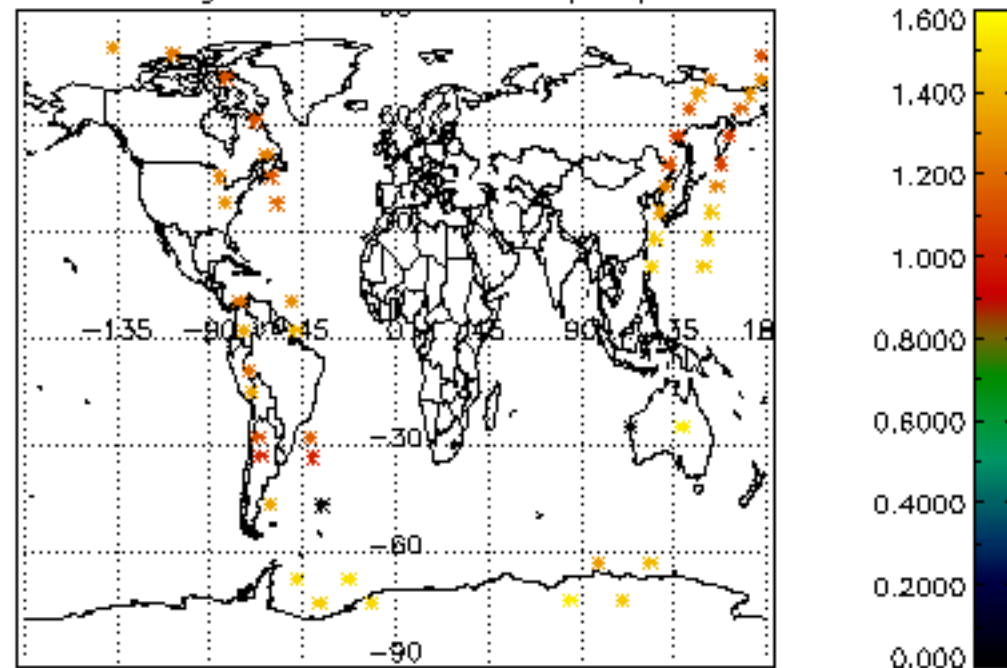

Percentage of datation errors per profile