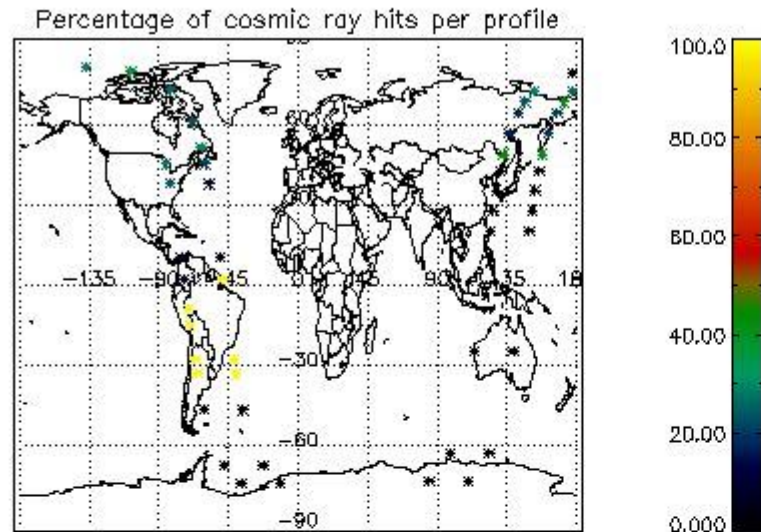

6. Statistics and plot of tangent altitude of the last measurement (DARK & BRIGHT products without errors)

6.1 Statistics on tangent altitude lost:

Statistics	DARK	BRIGHT	TWILIGHT
Mean:	16.437	20.870	8.7155
St. deviation:	3.3278	5.2845	2.4118
Maximum:	20.803	28.388	11.569
Minimum:	10.654	8.9772	6.2510
Number of data:	12.000	22.000	4.0000

6.2 Plot for DARK limb products