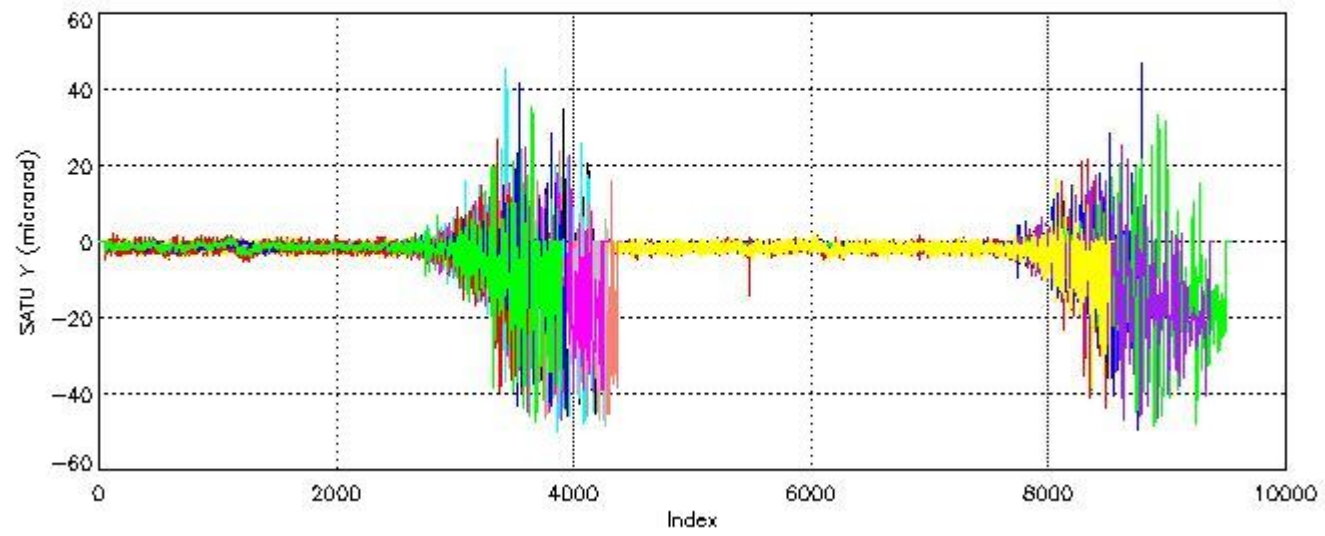

7.2 Statistics on SATU Noise Equivalent Angle (NEA) for DARK (D) and BRIGHT (B) products above 105 kms

The Star Acquisition and Tracking Unit (it is the CCD that tracks the star while it is occulted) Noise Equivalent Angle consists of the statistical angular variation of the SATU data above the atmosphere. Statistics (in microradians) above 105 km are computed for every occultation, giving four values per occultation: one in the 'X' direction and one in the 'Y' direction for dark and bright limbs. A mean value per day in every direction and limb is calculated and monitored in order to assess instrument performance in terms of star pointing.

7.2.1 SATU NEA Statistics (table)

Statistics	SATU X (D)	SATU Y (D)	SATU X (B)	SATU Y (B)
Mean:	0.068486	-1.4299	0.058872	-1.3807
St. deviation:	0.45731	0.61875	0.66051	0.79960
Maximum:	9.4000	2.0000	4.4000	4.1000
Minimum:	-5.0000	-14.000	-5.0000	-6.7000