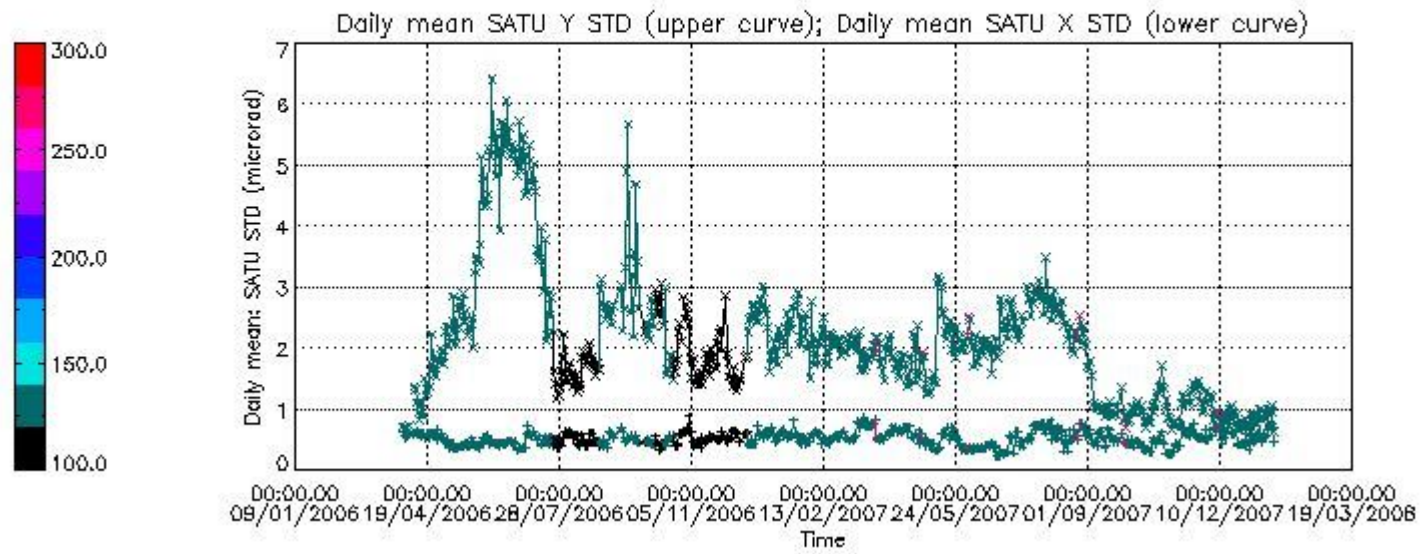

Number of data:	36200.	36200.	61950.	61950.

7.2.2 Trend of daily SATU NEA St. deviation since 1st April 2006 (dark limb)

The long term trend of the SATU 'X' and 'Y' standard deviations should be constant during the whole mission.

The colorbar represents the start tangent altitude (km) of the occultations.

Upper curve: STD of SATU Y axis

Lower curve: STD of SATU X axis

8. Auxiliary Data Files used for the production reported in section 2.4

The number reported in the third column indicates since which file (see list in section 2.4) the corresponding auxiliary file has been used. The fourth column is the date of those product files.

Type	Auxiliary Filename	Used since product	Used since product date
INST_PHYS_CHARACTERISTICS	GOM_INS_AXNIEC20050627_150713_20030716_120000_20100101_000000	1	20-JAN-2008 00:02:50
CALIBRATION_DATABASE	GOM_CAL_AXVIEC20080118_162059_20080116_000000_20100101_000000	1	20-JAN-2008 00:02:50
LEVEL-1B_PROC_CONFIG	GOM_PR1_AXNIEC20050627_151042_20020301_000000_20100101_000000	1	20-JAN-2008 00:02:50
STAR_CATALOGUE	GOM_CAT_AXVIEC20020121_161009_20020101_000000_20200101_000000	1	20-JAN-2008 00:02:50
STELLAR_SPECTRA_DATABANK	GOM_STS_AXNIEC20040308_103538_20020101_160000_20100101_000000	1	20-JAN-2008 00:02:50
ECMWF_FILE	AUX_ECF_AXNECM20080119_073112_20080119_210000_20080120_090000	1	20-JAN-2008 00:02:50
OPTIONAL_ECMWF_FILE	MISSING	1	20-JAN-2008 00:02:50
ORBIT_DATA_FILE	DOR_NAV_OPNPDE20080119_220332_000060572065_00172_30787_4978.N1	1	20-JAN-2008 00:02:50
ORBIT_DATA_FILE	DOR_NAV_OPNPDE20080119_234948_000057382065_00173_30788_4979.N1	20	20-JAN-2008 01:33:25
ORBIT_DATA_FILE	DOR_NAV_OPNPDE20080120_013045_000041442065_00174_30789_4980.N1	41	20-JAN-2008 02:51:43