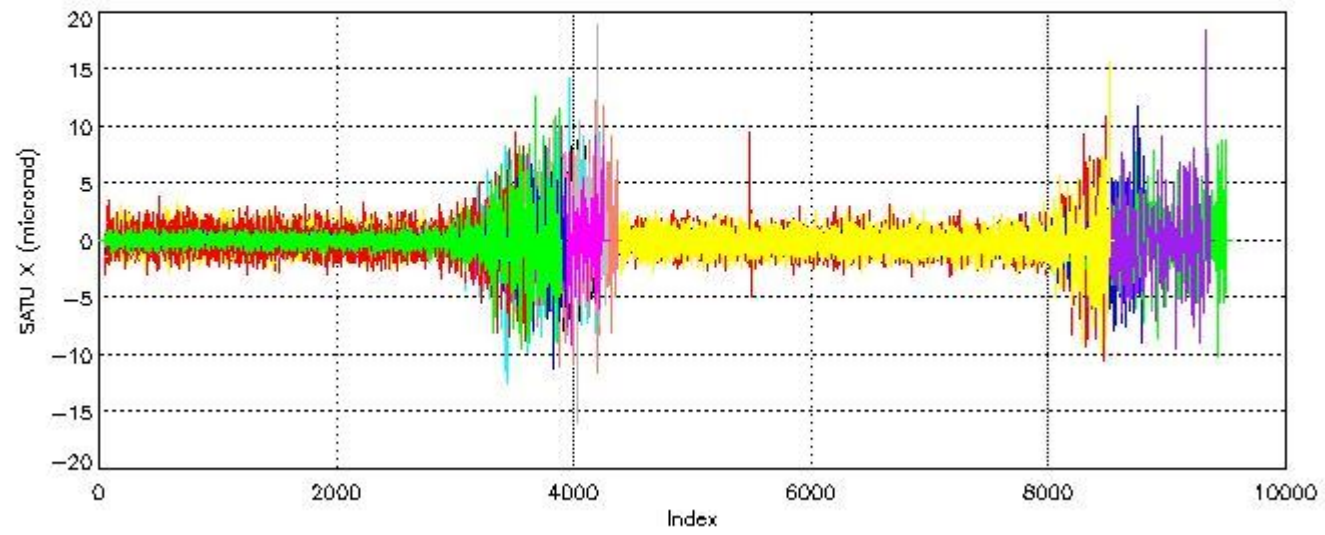

7.2 Statistics on SATU Noise Equivalent Angle (NEA) for DARK (D) and BRIGHT (B) products above 105 kms

The Star Acquisition and Tracking Unit (it is the CCD that tracks the star while it is occulted) Noise Equivalent Angle consists of the statistical angular variation of the SATU data above the atmosphere. Statistics (in microradians) above 105 km are computed for every occultation, giving four values per occultation: one in the 'X' direction and one in the 'Y' direction for dark and bright limbs. A mean value per day in every direction and limb is calculated and monitored in order to assess instrument performance in terms of star pointing.

7.2.1 SATU NEA Statistics (table)

Statistics	SATU X (D)	SATU Y (D)	SATU X (B)	SATU Y (B)
Mean:	0.068486	-1.4299	0.058872	-1.3807
St. deviation:	0.45731	0.61875	0.66051	0.79960
Maximum:	9.4000	2.0000	4.4000	4.1000
Minimum:	-5.0000	-14.000	-5.0000	-6.7000