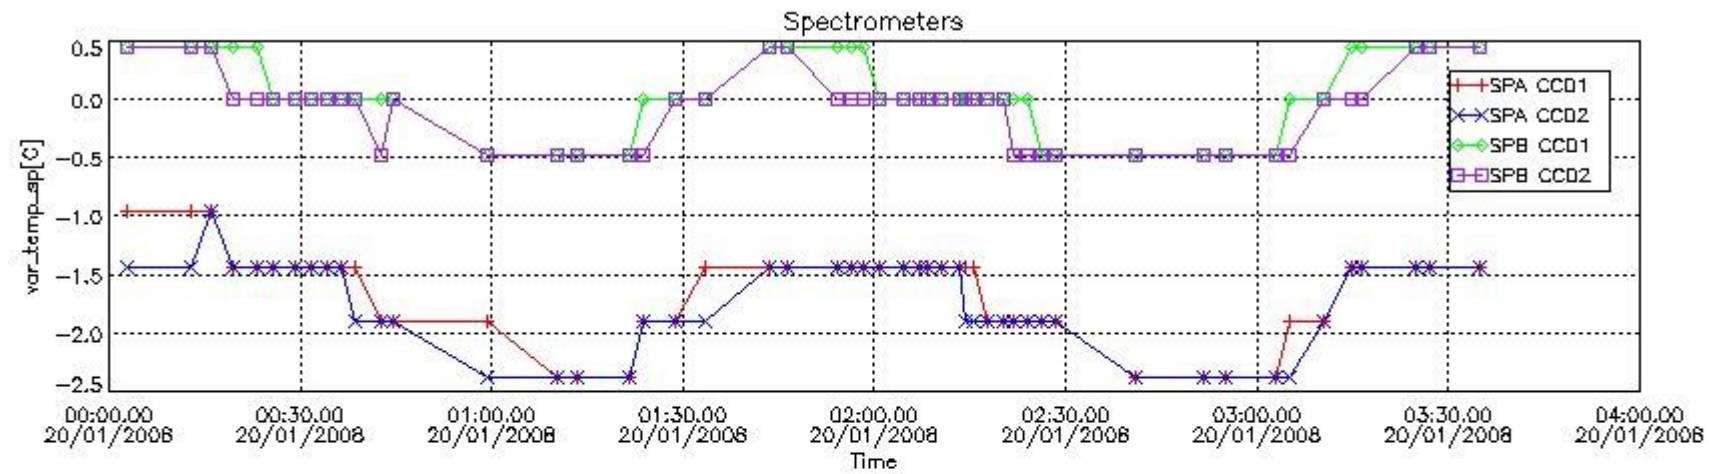

4. Overview of dark signal processing per product

The Dark Charge (DC) is a temperature-dependant signal added to the useful measurements and it is therefore subtracted from them during the processing. There are two phenomena that produce a continuous increase of the DC: the "hot pixels" (a pixel is "hot" when its DC exceeds by a significant amount its value measured on ground at the same temperature) and the "Random Telegraphic Signal" (abrupt change positive or negative of the CCD pixel signal, random in time, affecting only the DC part of the signal and not the photon generated signal).

In this section a list of products that did not use the Dark Sky Area (DSA) observation for the DC computation is given. It is also provided the mean DC plot per product for dark limb products with no error flag set.

4.1 All products used the DSA observation for the DC computation

4.2 Plot of mean dark charges per product: only products in DARK limb conditions without errors are used