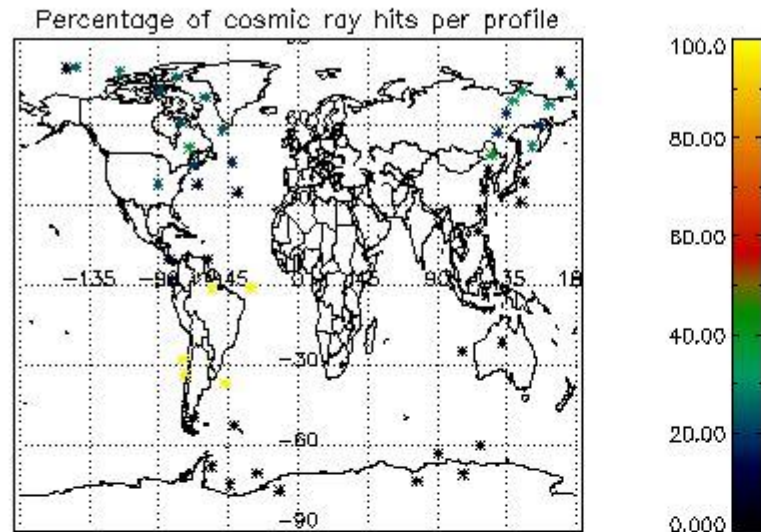

6. Statistics and plot of tangent altitude of the last measurement (DARK & BRIGHT products without errors)

6.1 Statistics on tangent altitude lost:

Statistics	DARK	BRIGHT	TWILIGHT
Mean:	15.577	18.842	11.914
St. deviation:	3.7094	6.2219	0.96833
Maximum:	20.942	25.873	12.598
Minimum:	10.558	3.7735	11.229
Number of data:	13.000	20.000	2.0000

6.2 Plot for DARK limb products