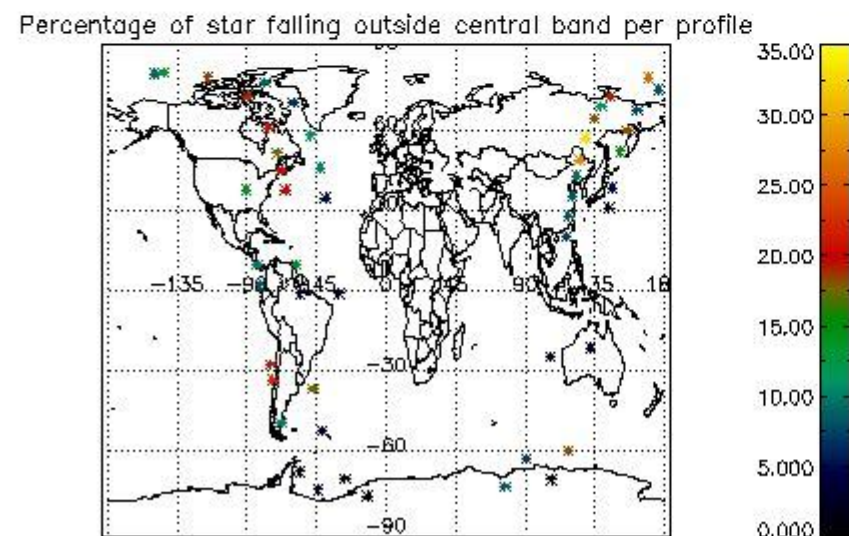

6. Statistics and plot of tangent altitude of the last measurement (DARK & BRIGHT products without errors)

6.1 Statistics on tangent altitude lost:

Statistics	DARK	BRIGHT	TWILIGHT
Mean:	15.577	18.842	11.914
St. deviation:	3.7094	6.2219	0.96833
Maximum:	20.942	25.873	12.598
Minimum:	10.558	3.7735	11.229
Number of data:	13.000	20.000	2.0000

6.2 Plot for DARK limb products