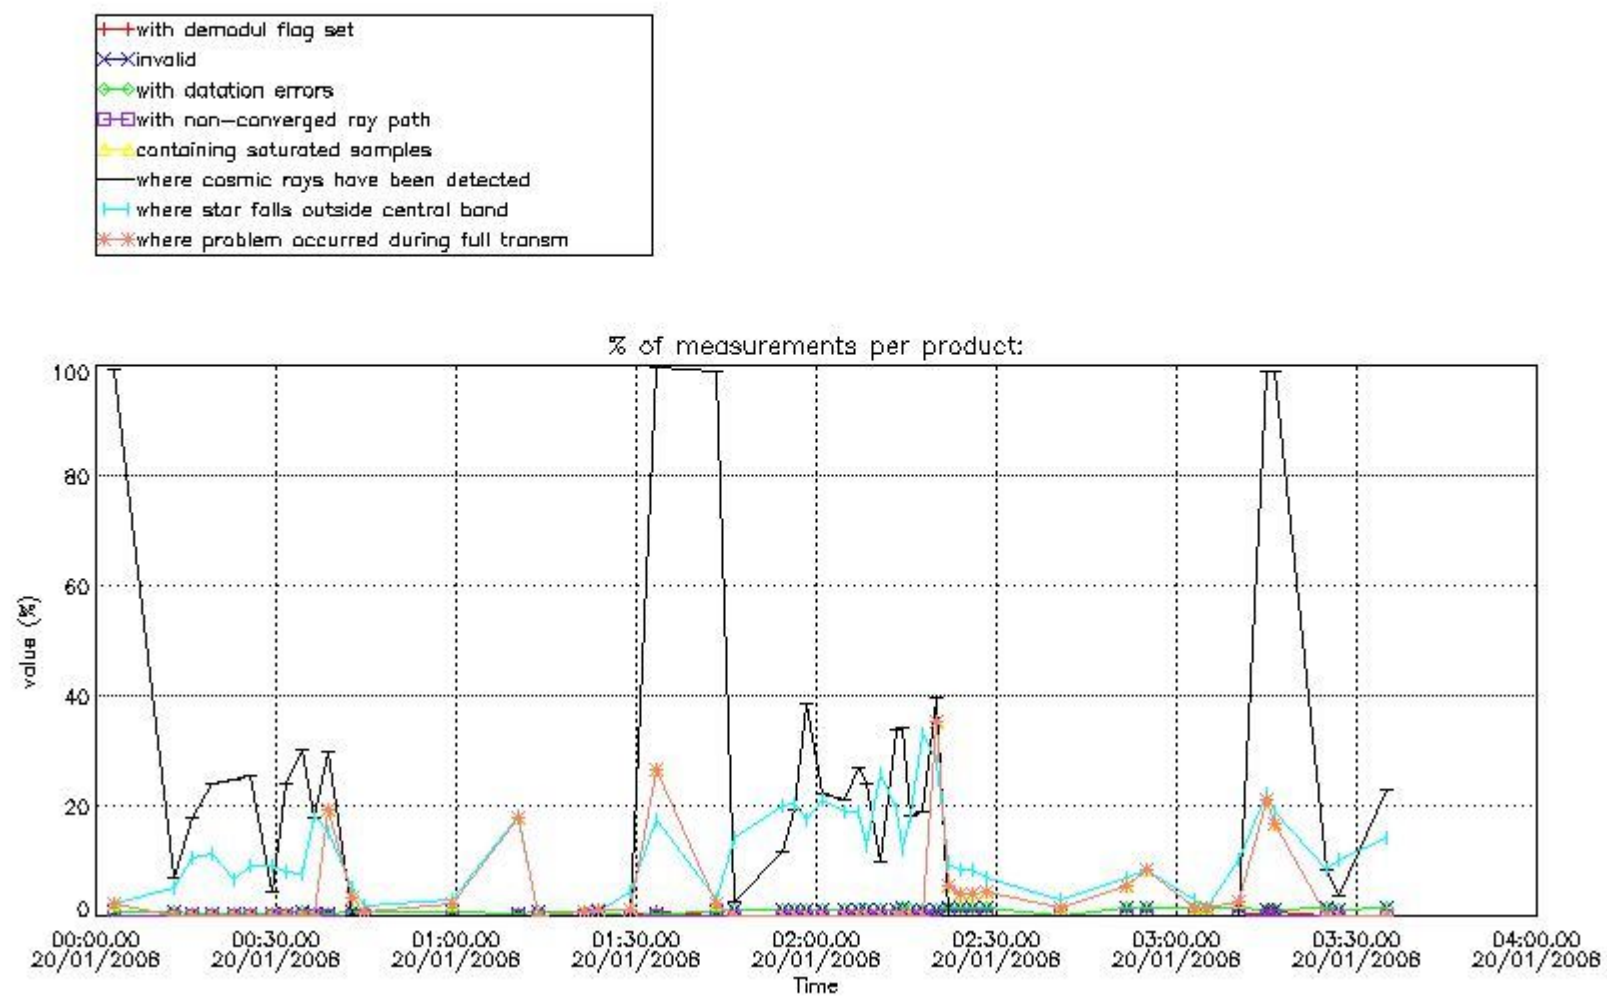

At least one measurement with demodulation flag set:	34.0000 %
Reference spectrum computed from DB:	0.00000 %
Reference spectrum with small number of measurements:	0.00000 %
SATU data not used:	0.00000 %

5.2 Plot quality information per product (time dependant)

5.3 Plot quality information per product (world map)