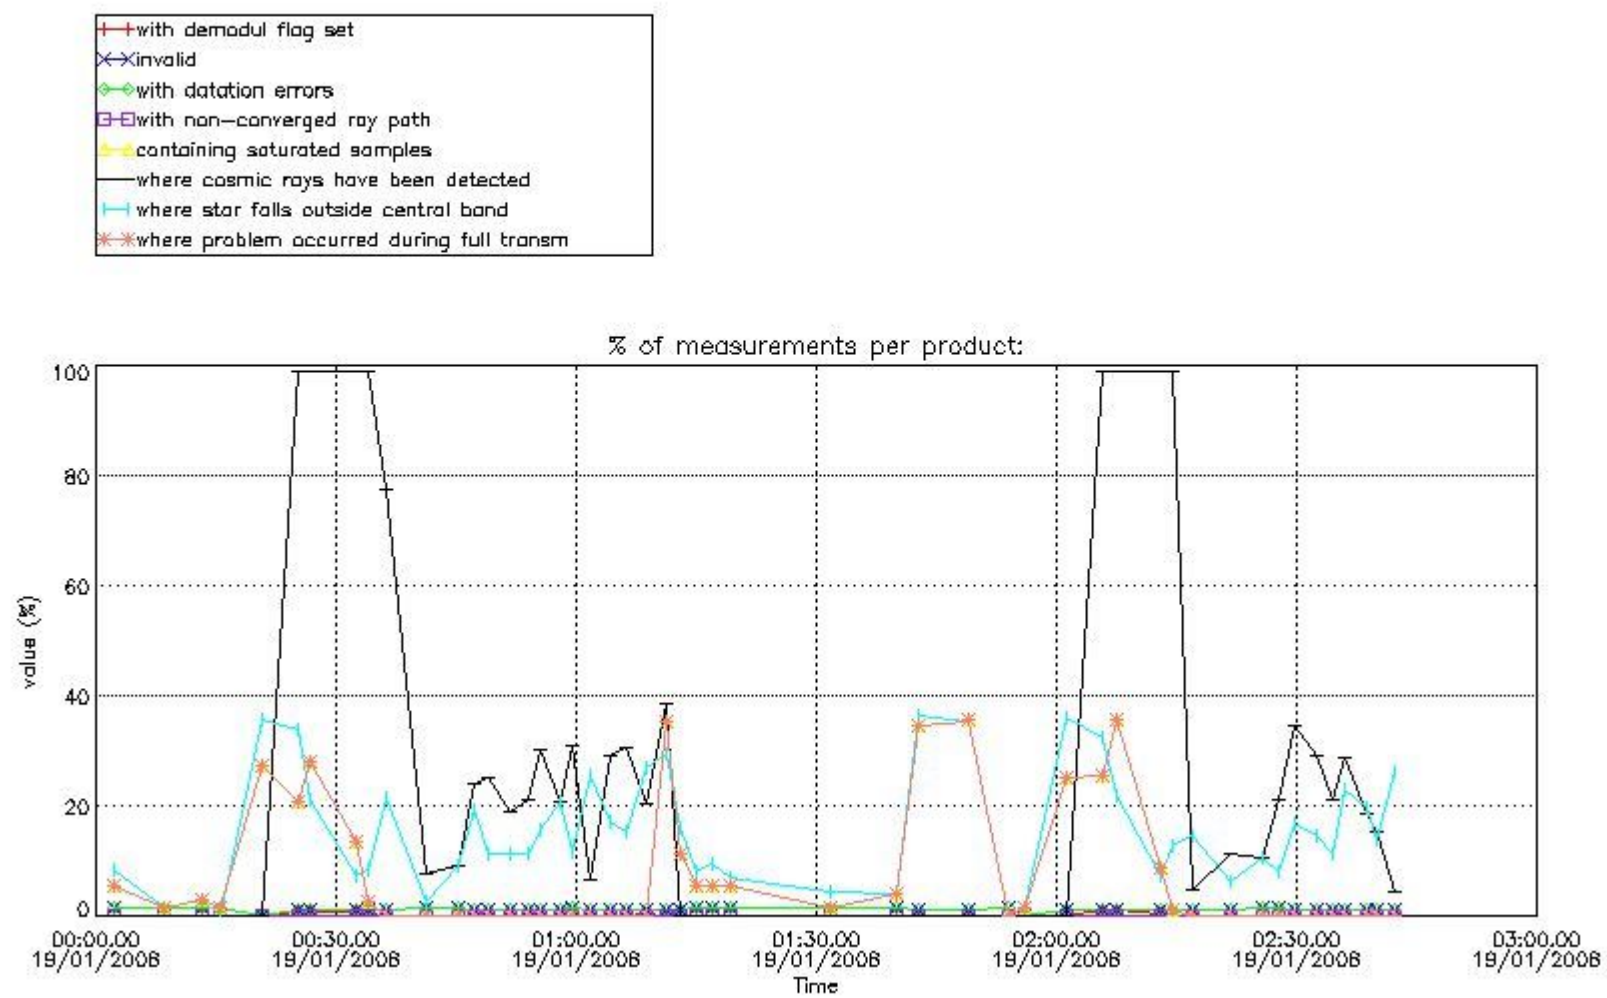

At least one measurement with demodulation flag set:	28.0000 %
Reference spectrum computed from DB:	0.00000 %
Reference spectrum with small number of measurements:	0.00000 %
SATU data not used:	0.00000 %

5.2 Plot quality information per product (time dependant)

5.3 Plot quality information per product (world map)