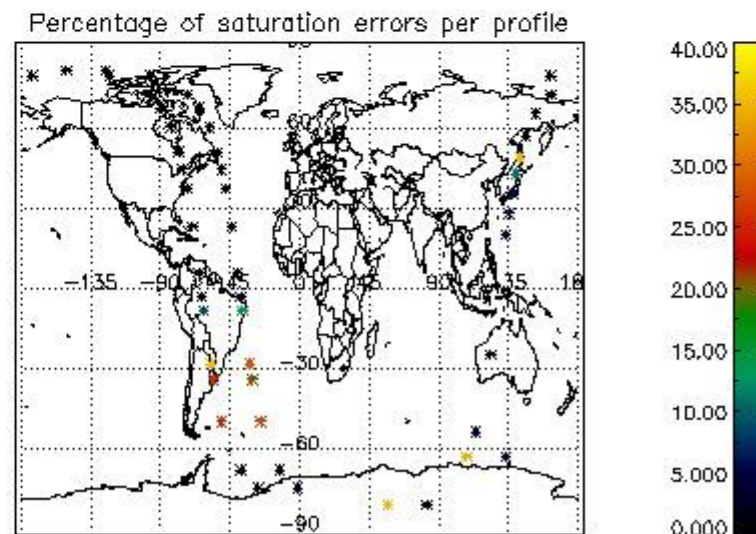

6. Statistics and plot of tangent altitude of the last measurement (DARK & BRIGHT products without errors)

6.1 Statistics on tangent altitude lost:

Statistics	DARK	BRIGHT	TWILIGHT
Mean:	17.627	16.885	7.9976
St. deviation:	2.9826	8.6679	3.5835
Maximum:	23.583	26.883	11.322
Minimum:	11.316	3.9113	4.0733
Number of data:	18.000	17.000	4.0000

6.2 Plot for DARK limb products