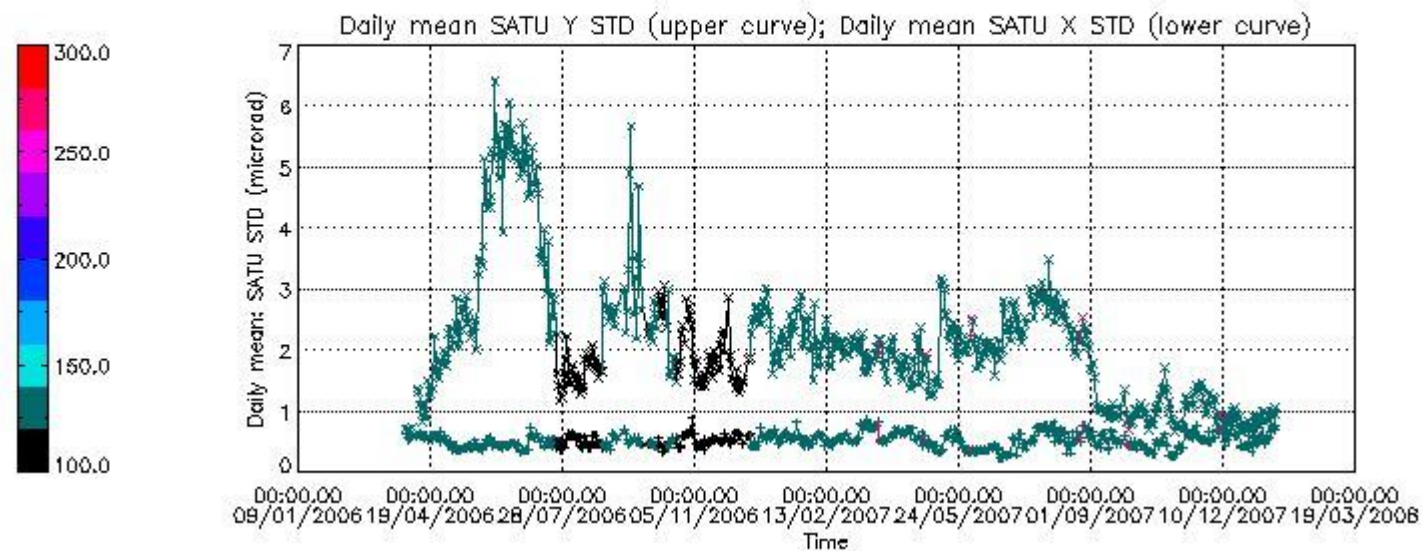

Number of data:	16650.	16650.	14050.	14050.

7.2.2 Trend of daily SATU NEA St. deviation since 1st April 2006 (dark limb)

The long term trend of the SATU 'X' and 'Y' standard deviations should be constant during the whole mission.

The colorbar represents the start tangent altitude (km) of the occultations.

Upper curve: STD of SATU Y axis

Lower curve: STD of SATU X axis

8. Auxiliary Data Files used for the production reported in section 2.4

The number reported in the third column indicates since which file (see list in section 2.4) the corresponding auxiliary file has been used. The fourth column is the date of those product files.

Type	Auxiliary Filename	Used since product	Used since product date
INST_PHYS_CHARACTERISTICS	GOM_INS_AXNIEC20050627_150713_20030716_120000_20100101_000000	1	19-JAN-2008 00:02:07
CALIBRATION_DATABASE	GOM_CAL_AXVIEC20080118_162059_20080116_000000_20100101_000000	1	19-JAN-2008 00:02:07
LEVEL-1B_PROC_CONFIG	GOM_PR1_AXNIEC20050627_151042_20020301_000000_20100101_000000	1	19-JAN-2008 00:02:07
STAR_CATALOGUE	GOM_CAT_AXVIEC20020121_161009_20020101_000000_20200101_000000	1	19-JAN-2008 00:02:07
STELLAR_SPECTRA_DATABANK	GOM_STS_AXNIEC20040308_103538_20020101_160000_20100101_000000	1	19-JAN-2008 00:02:07
ECMWF_FILE	AUX_ECF_AXNECM20080118_073111_20080118_210000_20080119_090000	1	19-JAN-2008 00:02:07
OPTIONAL_ECMWF_FILE	MISSING	1	19-JAN-2008 00:02:07
ORBIT_DATA_FILE	DOR_NAV_OPNPDE20080118_205435_000060572065_00157_30772_4971.N1	1	19-JAN-2008 00:02:07
ORBIT_DATA_FILE	DOR_NAV_OPNPDE20080119_002148_000054192065_00159_30774_4973.N1	6	19-JAN-2008 00:25:12
ORBIT_DATA_FILE	DOR_NAV_OPNPDE20080119_015726_000041442065_00160_30775_4974.N1	35	19-JAN-2008 02:01:20