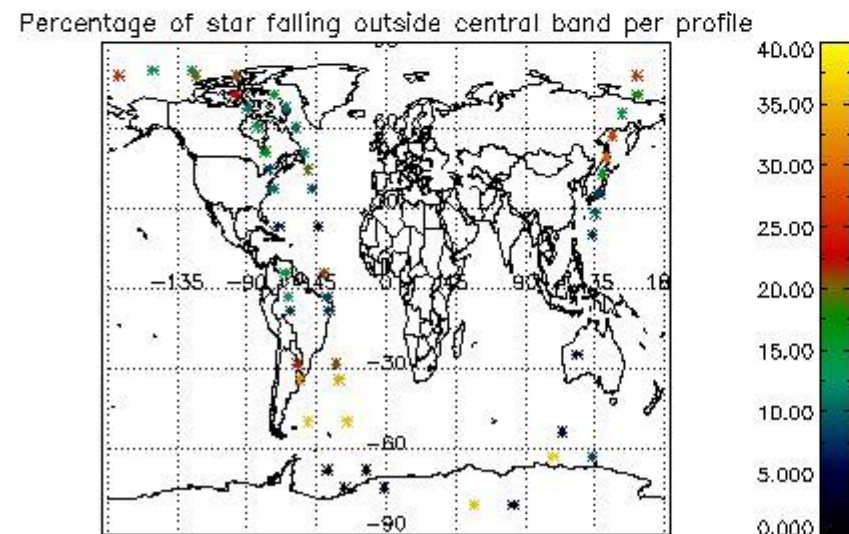

6. Statistics and plot of tangent altitude of the last measurement (DARK & BRIGHT products without errors)

6.1 Statistics on tangent altitude lost:

Statistics	DARK	BRIGHT	TWILIGHT
Mean:	17.627	16.885	7.9976
St. deviation:	2.9826	8.6679	3.5835
Maximum:	23.583	26.883	11.322
Minimum:	11.316	3.9113	4.0733
Number of data:	18.000	17.000	4.0000

6.2 Plot for DARK limb products