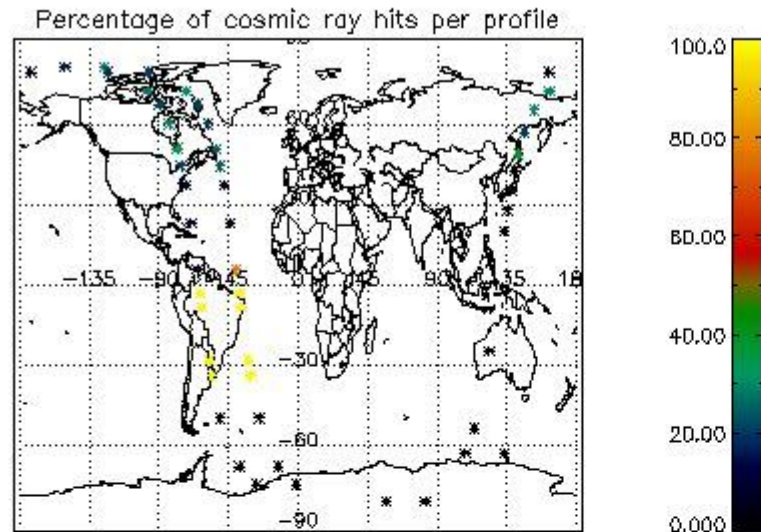

6. Statistics and plot of tangent altitude of the last measurement (DARK & BRIGHT products without errors)

6.1 Statistics on tangent altitude lost:

Statistics	DARK	BRIGHT	TWILIGHT
Mean:	17.627	16.885	7.9976
St. deviation:	2.9826	8.6679	3.5835
Maximum:	23.583	26.883	11.322
Minimum:	11.316	3.9113	4.0733
Number of data:	18.000	17.000	4.0000

6.2 Plot for DARK limb products