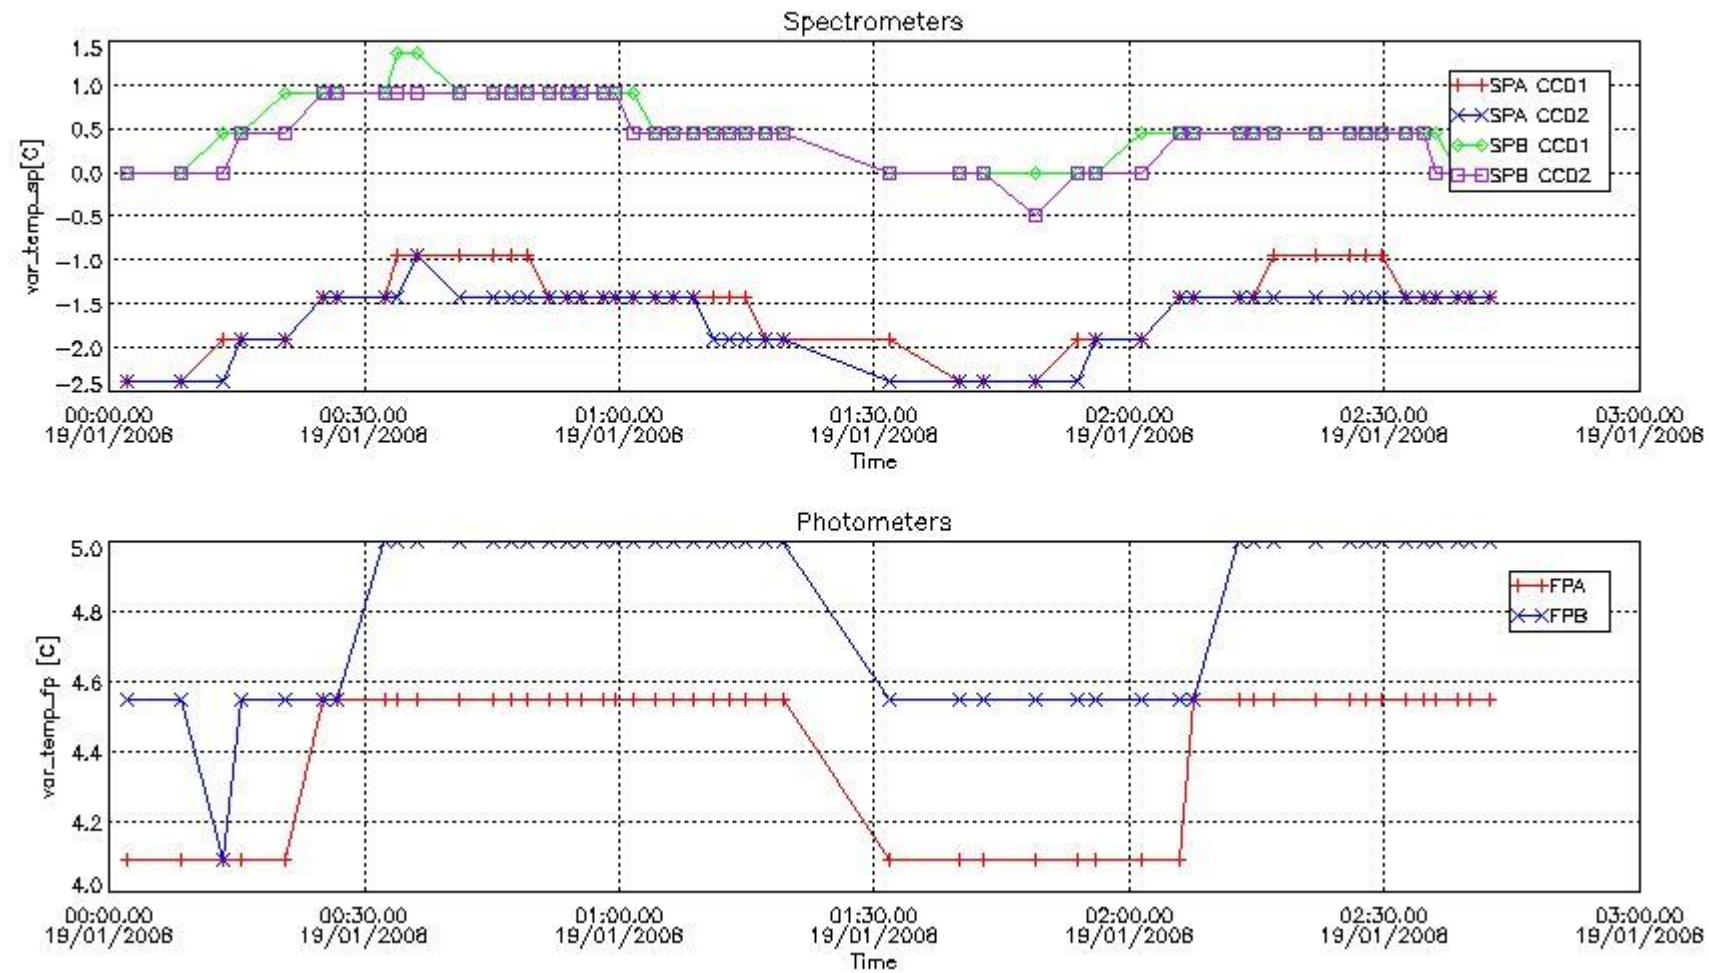

4. Overview of dark signal processing per product

The Dark Charge (DC) is a temperature-dependant signal added to the useful measurements and it is therefore subtracted from them during the processing. There are two phenomena that produce a continuous increase of the DC: the "hot pixels" (a pixel is "hot" when its DC exceeds by a significant amount its value measured on ground at the same temperature) and the "Random Telegraphic Signal" (abrupt change positive or negative of the CCD pixel signal, random in time, affecting only the DC part of the signal and not the photon generated signal).

In this section a list of products that did not use the Dark Sky Area (DSA) observation for the DC computation is given. It is also provided the mean DC plot per product for dark limb products with no error flag set.

4.1 All products used the DSA observation for the DC computation

4.2 Plot of mean dark charges per product: only products in DARK limb conditions without errors are used