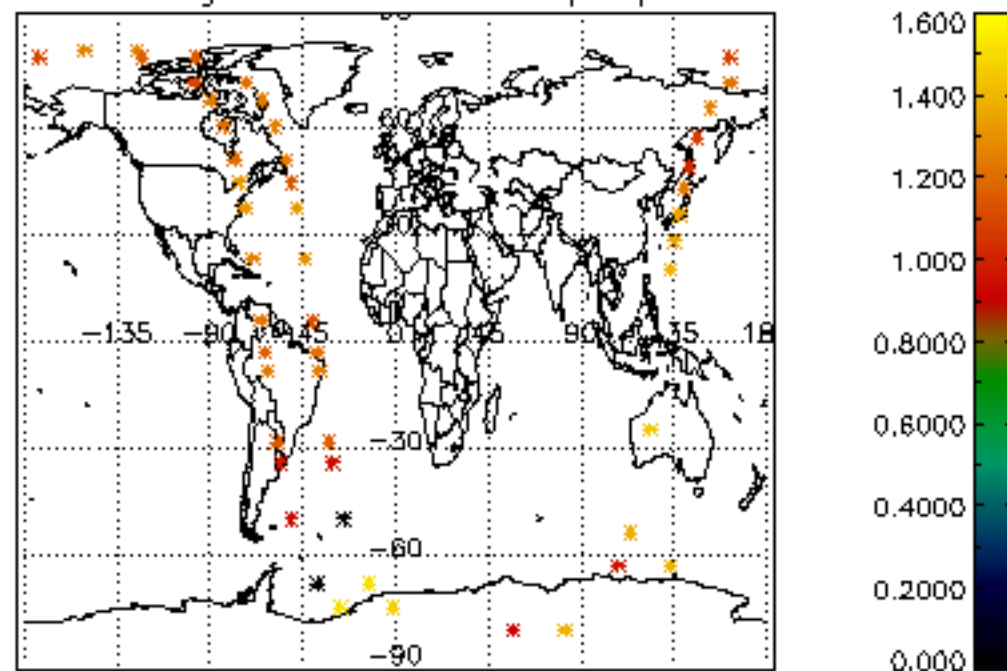

Percentage of datation errors per profile