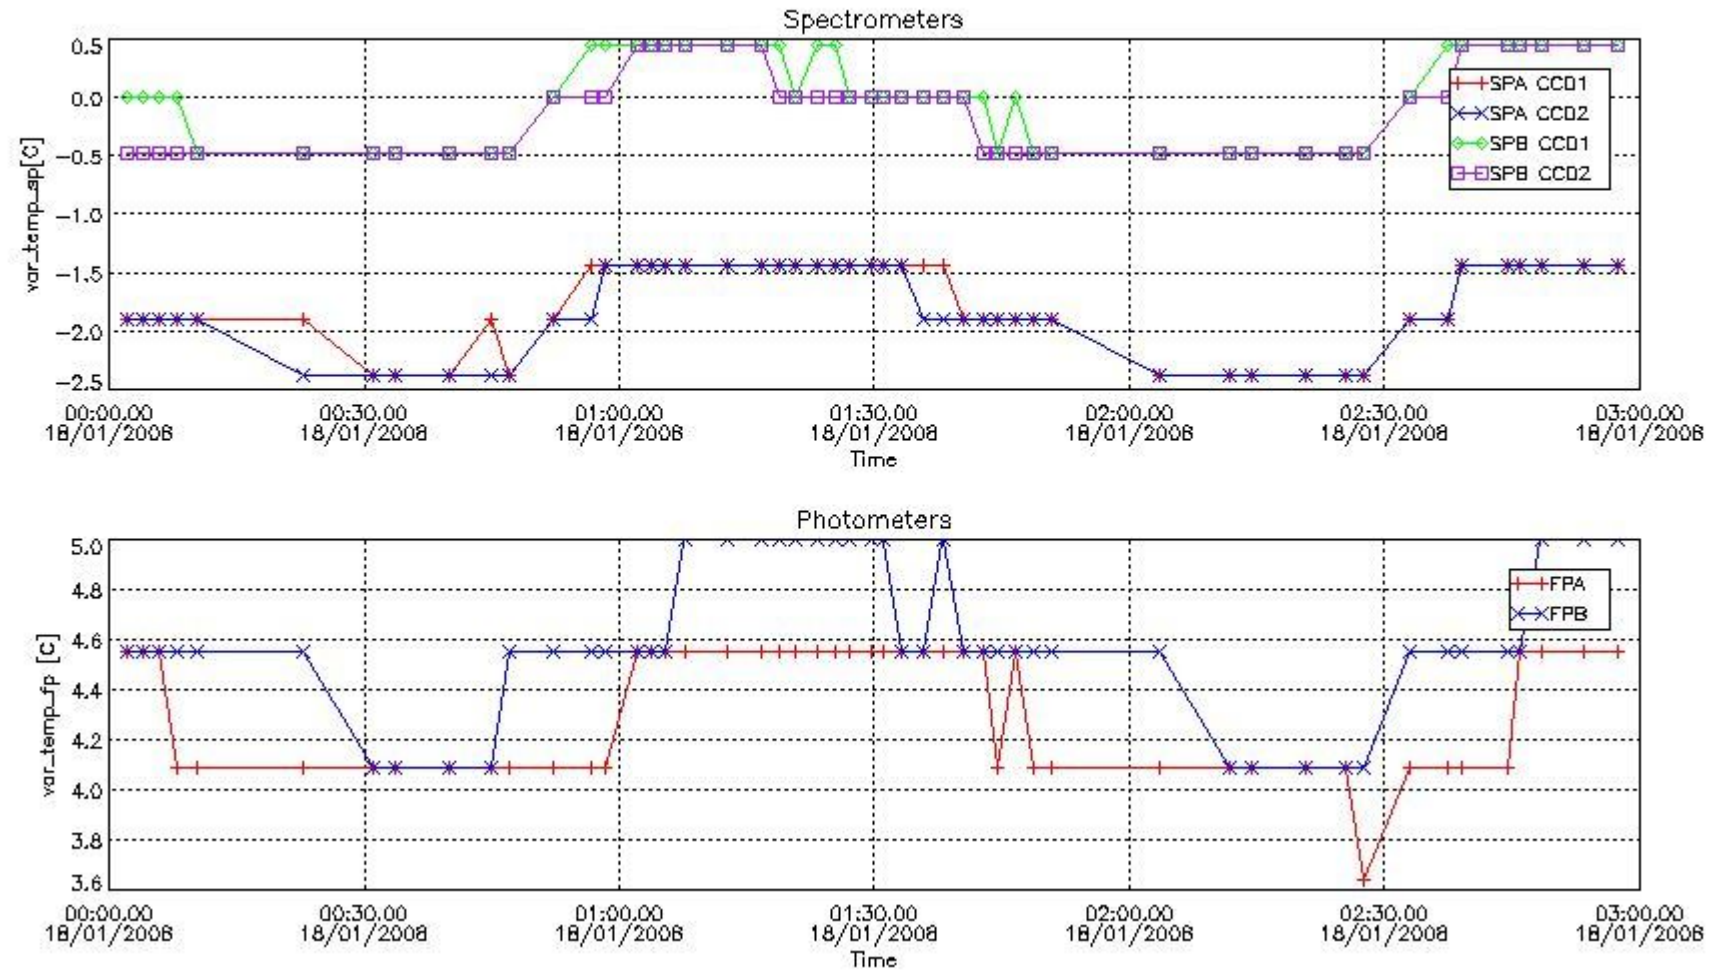

4. Overview of dark signal processing per product

The Dark Charge (DC) is a temperature-dependant signal added to the useful measurements and it is therefore subtracted from them during the processing. There are two phenomena that produce a continuous increase of the DC: the "hot pixels" (a pixel is "hot" when its DC exceeds by a significant amount its value measured on ground at the same temperature) and the "Random Telegraphic Signal" (abrupt change positive or negative of the CCD pixel signal, random in time, affecting only the DC part of the signal and not the photon generated signal).

In this section a list of products that did not use the Dark Sky Area (DSA) observation for the DC computation is given. It is also provided the mean DC plot per product for dark limb products with no error flag set.

4.1 All products used the DSA observation for the DC computation

4.2 Plot of mean dark charges per product: only products in DARK limb conditions without errors are used