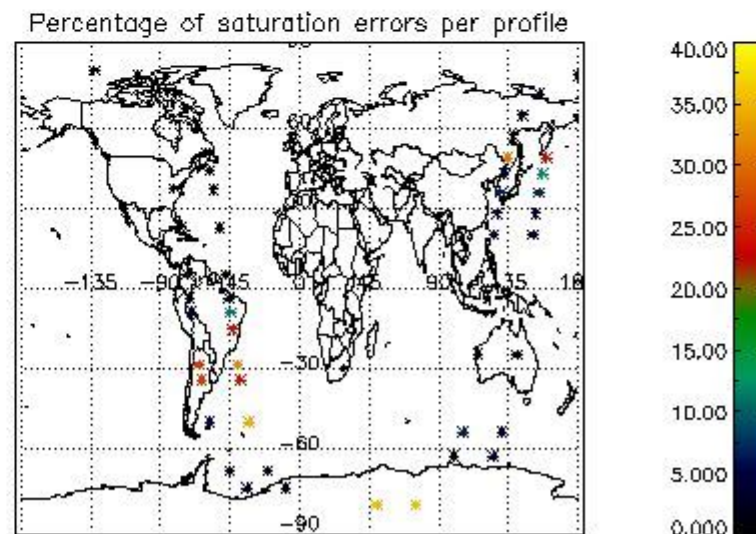

6. Statistics and plot of tangent altitude of the last measurement (DARK & BRIGHT products without errors)

6.1 Statistics on tangent altitude lost:

Statistics	DARK	BRIGHT	TWILIGHT
Mean:	17.122	18.491	11.632
St. deviation:	3.4678	7.3046	0.64131
Maximum:	21.013	29.346	12.086
Minimum:	9.0204	3.6588	11.179
Number of data:	15.000	24.000	2.0000

6.2 Plot for DARK limb products