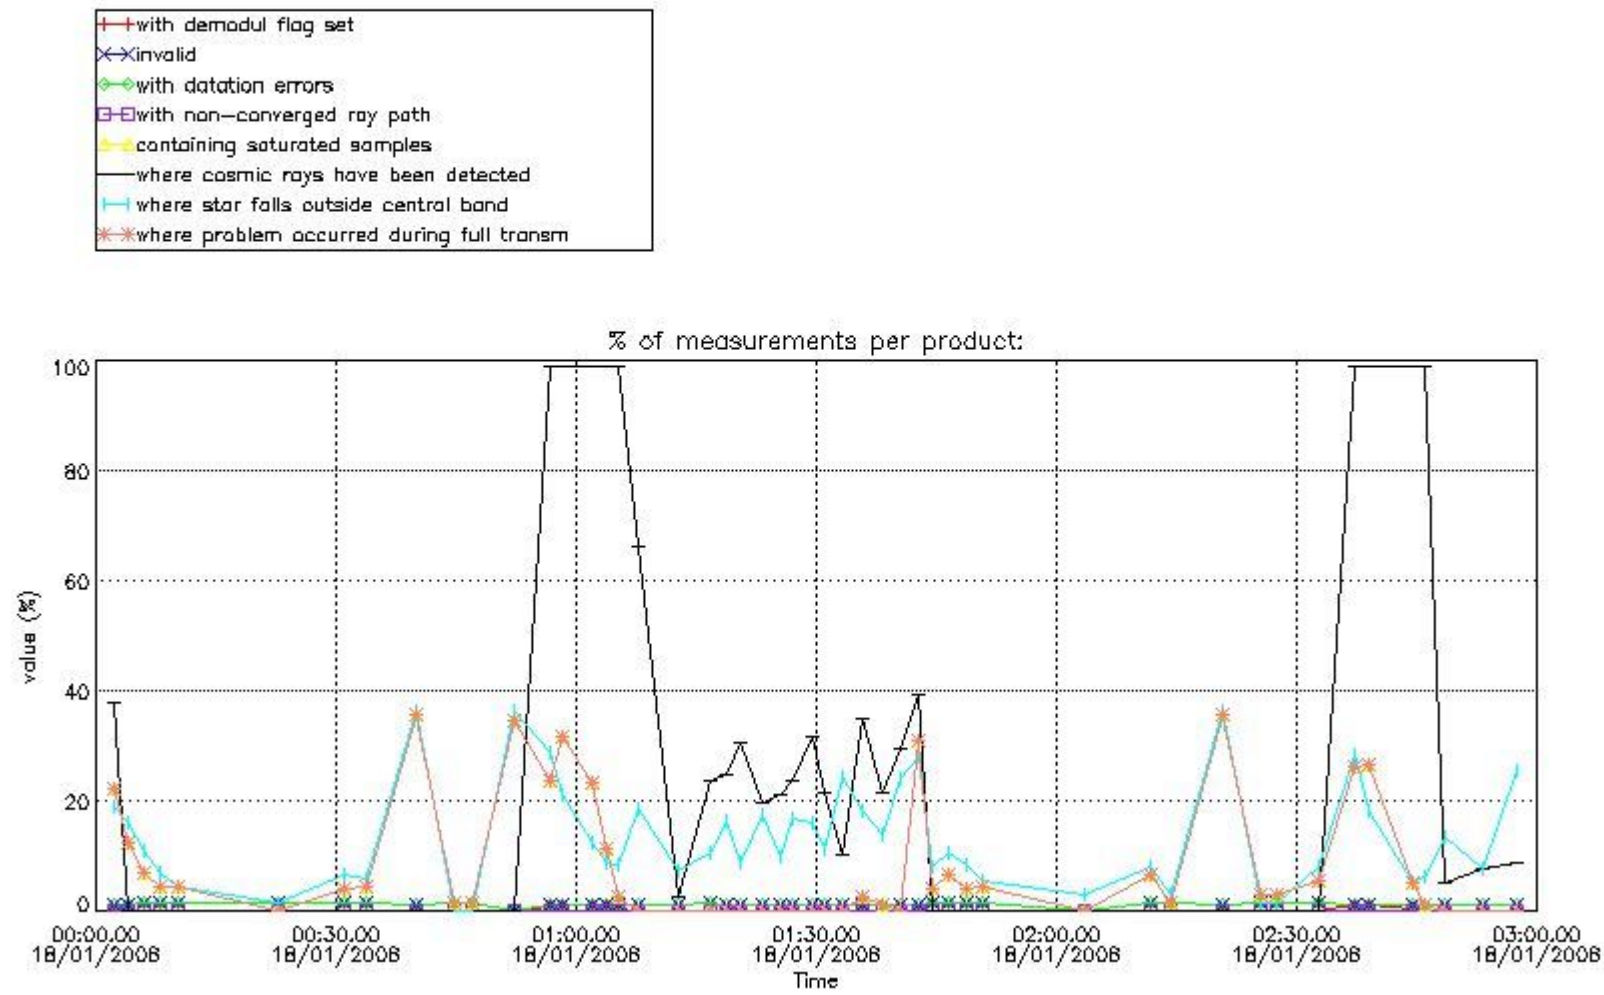

At least one measurement with demodulation flag set:	26.0000 %
Reference spectrum computed from DB:	0.00000 %
Reference spectrum with small number of measurements:	0.00000 %
SATU data not used:	0.00000 %

5.2 Plot quality information per product (time dependant)

5.3 Plot quality information per product (world map)