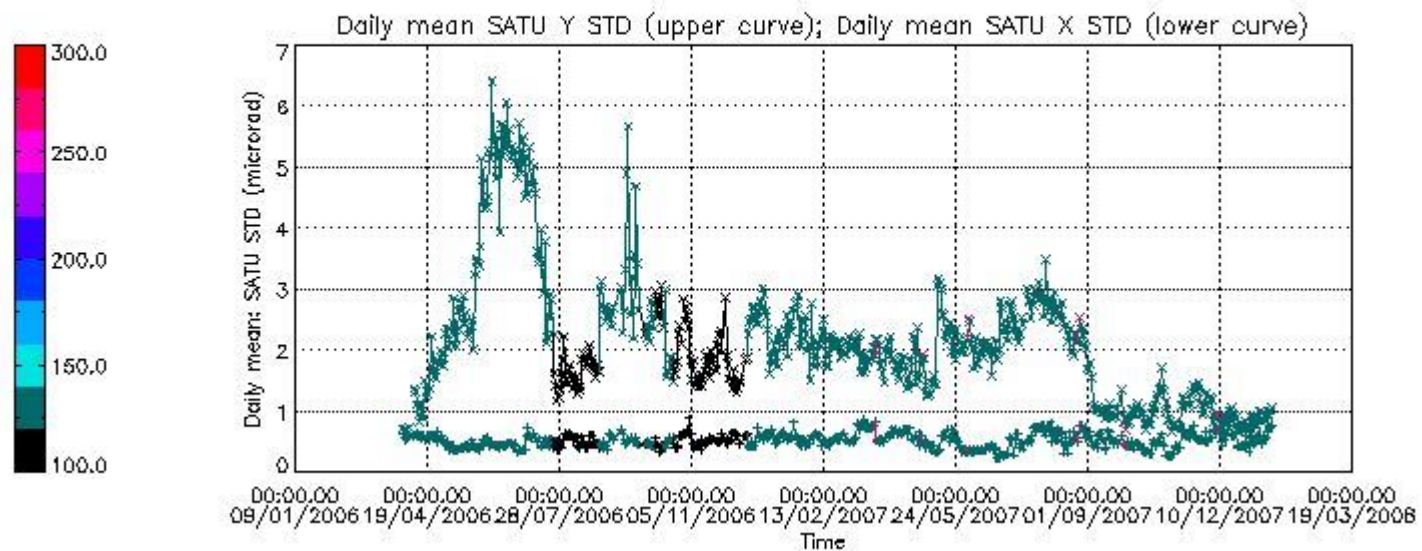

Number of data:	13650.	13650.	19600.	19600.

7.2.2 Trend of daily SATU NEA St. deviation since 1st April 2006 (dark limb)

The long term trend of the SATU 'X' and 'Y' standard deviations should be constant during the whole mission.

The colorbar represents the start tangent altitude (km) of the occultations.

Upper curve: STD of SATU Y axis

Lower curve: STD of SATU X axis

8. Auxiliary Data Files used for the production reported in section 2.4

The number reported in the third column indicates since which file (see list in section 2.4) the corresponding auxiliary file has been used. The fourth column is the date of those product files.

Type	Auxiliary Filename	Used since product	Used since product date
INST_PHYS_CHARACTERISTICS	GOM_INS_AXNIEC20050627_150713_20030716_120000_20100101_000000	1	18-JAN-2008 00:02:11
CALIBRATION_DATABASE	GOM_CAL_AXVIEC20080109_125406_20080107_000000_20100101_000000	1	18-JAN-2008 00:02:11
LEVEL-1B_PROC_CONFIG	GOM_PR1_AXNIEC20050627_151042_20020301_000000_20100101_000000	1	18-JAN-2008 00:02:11
STAR_CATALOGUE	GOM_CAT_AXVIEC20020121_161009_20020101_000000_20200101_000000	1	18-JAN-2008 00:02:11
STELLAR_SPECTRA_DATABANK	GOM_STS_AXNIEC20040308_103538_20020101_160000_20100101_000000	1	18-JAN-2008 00:02:11
ECMWF_FILE	AUX_ECF_AXNECM20080117_073111_20080117_210000_20080118_090000	1	18-JAN-2008 00:02:11
OPTIONAL_ECMWF_FILE	MISSING	1	18-JAN-2008 00:02:11
ORBIT_DATA_FILE	DOR_NAV_OPNPDE20080117_212636_000060572065_00143_30758_4964.N1	1	18-JAN-2008 00:02:11
ORBIT_DATA_FILE	DOR_NAV_OPNPDE20080117_231251_000057382065_00144_30759_4965.N1	13	18-JAN-2008 00:56:43
ORBIT_DATA_FILE	DOR_NAV_OPNPDE20080118_005348_000041442065_00145_30760_4966.N1	38	18-JAN-2008 02:11:40