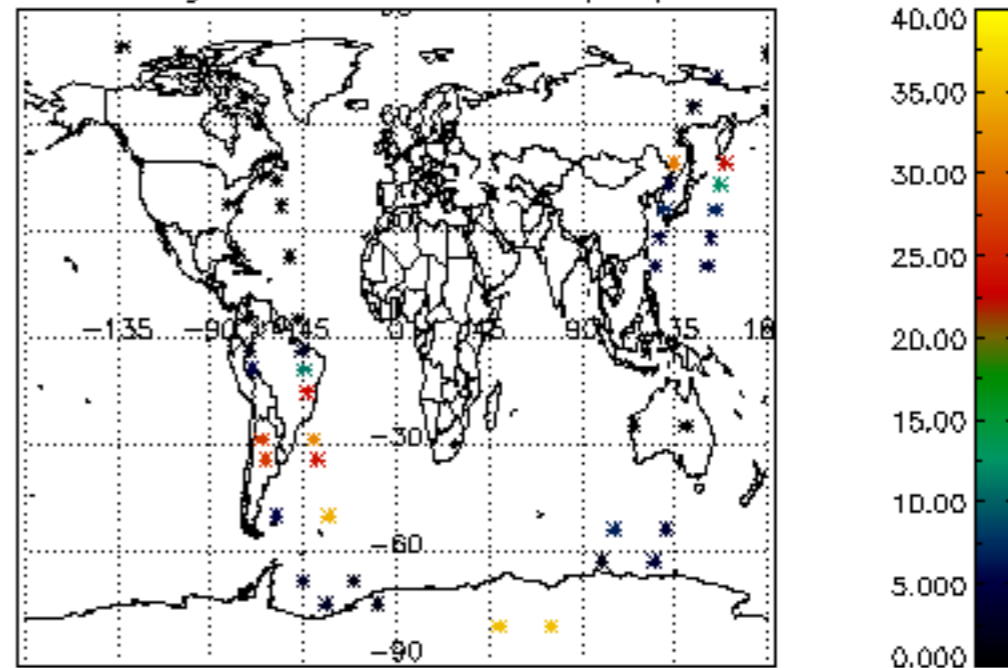

Percentage of cosmic ray hits per profile

Percentage of datation errors per profile

Percentage of star falling outside central band per profile

Percentage of saturation errors per profile

Tangent altitude at which the star is lost