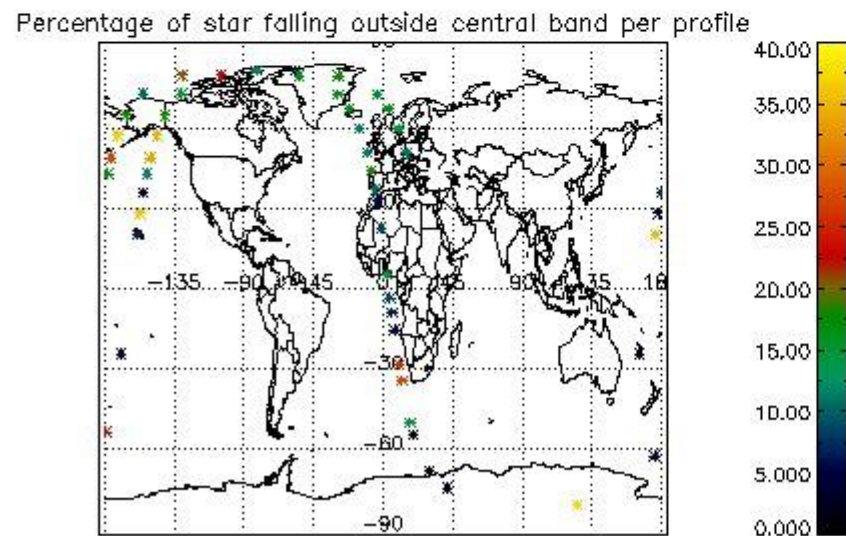

6. Statistics and plot of tangent altitude of the last measurement (DARK & BRIGHT products without errors)

6.1 Statistics on tangent altitude lost:

Statistics	DARK	BRIGHT	TWILIGHT
Mean:	17.752	15.940	9.4388
St. deviation:	2.7575	8.0943	0.0000
Maximum:	21.788	25.624	9.4388
Minimum:	13.754	3.9061	9.4388
Number of data:	14.000	18.000	1.0000

6.2 Plot for DARK limb products