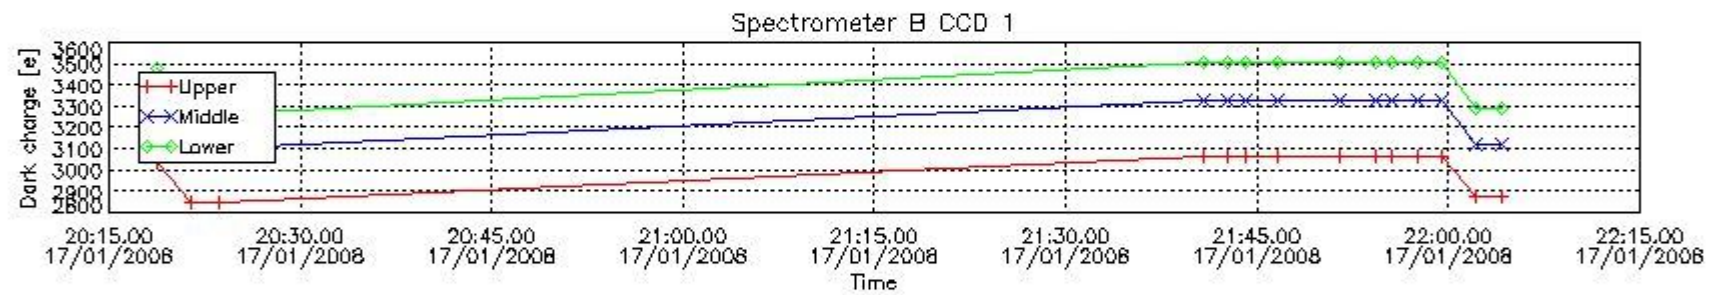

5. Demodulation flag and quality information monitoring

In this section it is presented the modulation information extracted from the pcd (product confidence data) at measurement level and information extracted from the Quality Summary dataset. Only products without errors (error flag in the MPH set to "0") are used.

5.1 Percentage of products during reporting period with: