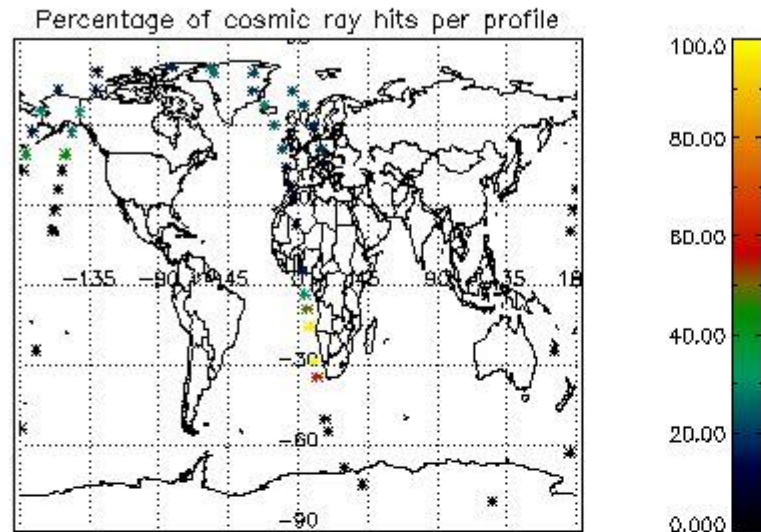

6. Statistics and plot of tangent altitude of the last measurement (DARK & BRIGHT products without errors)

6.1 Statistics on tangent altitude lost:

Statistics	DARK	BRIGHT	TWILIGHT
Mean:	17.752	15.940	9.4388
St. deviation:	2.7575	8.0943	0.0000
Maximum:	21.788	25.624	9.4388
Minimum:	13.754	3.9061	9.4388
Number of data:	14.000	18.000	1.0000

6.2 Plot for DARK limb products