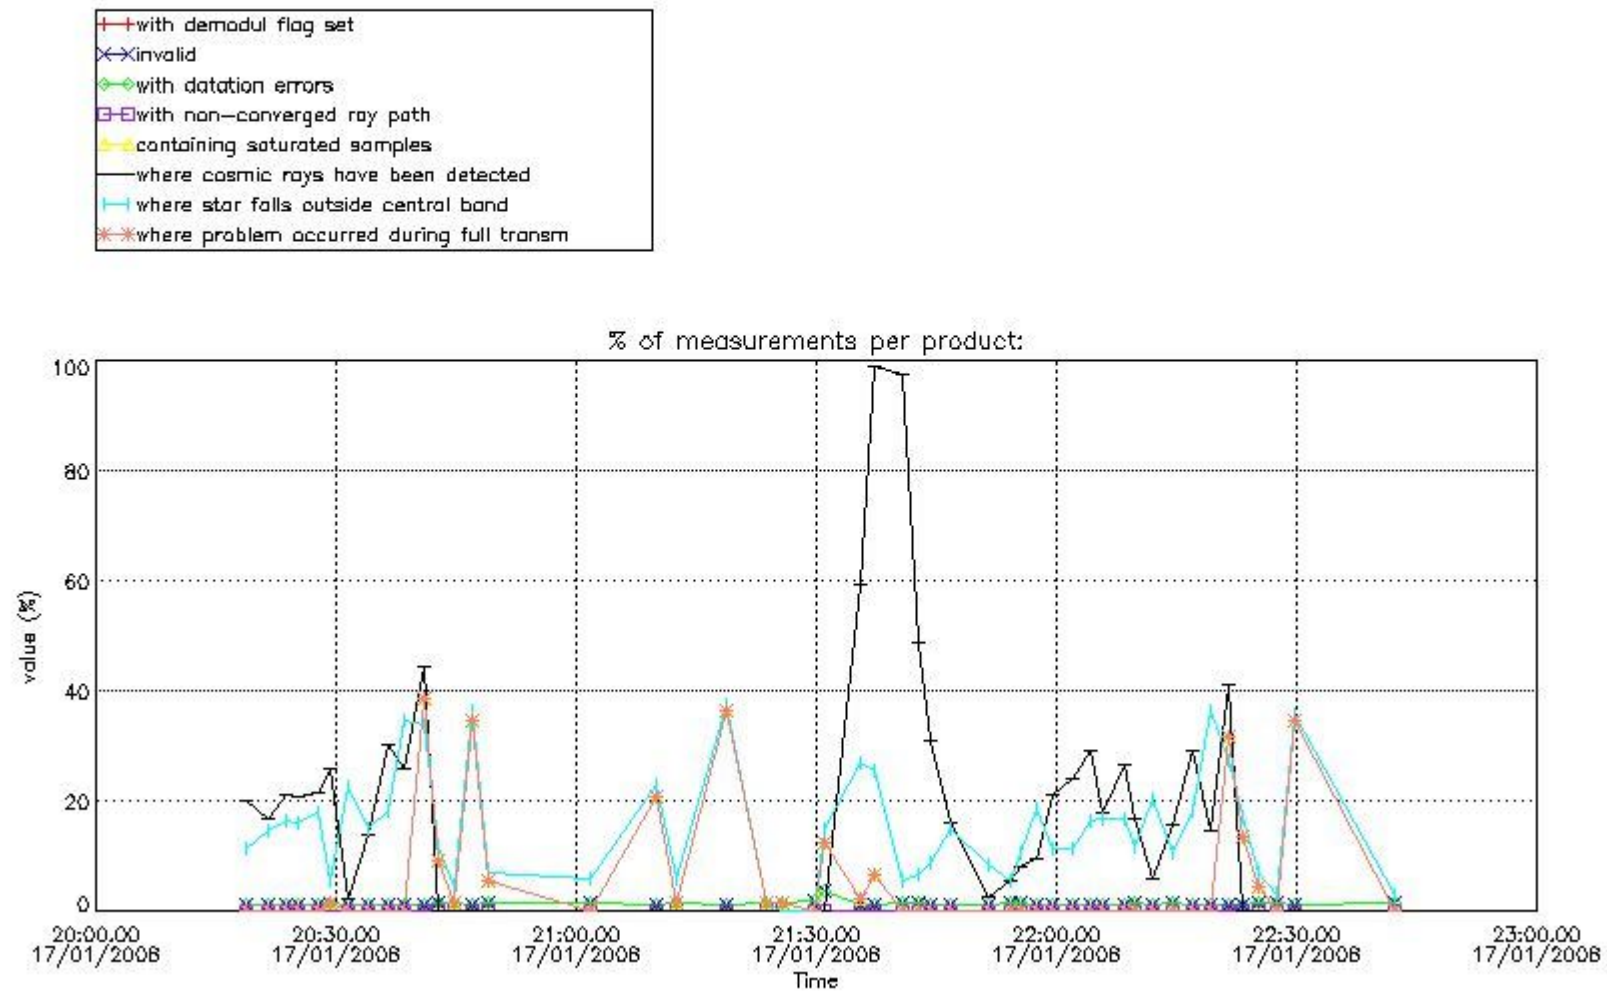

At least one measurement with demodulation flag set:	20.4082 %
Reference spectrum computed from DB:	0.00000 %
Reference spectrum with small number of measurements:	0.00000 %
SATU data not used:	0.00000 %

5.2 Plot quality information per product (time dependant)

5.3 Plot quality information per product (world map)