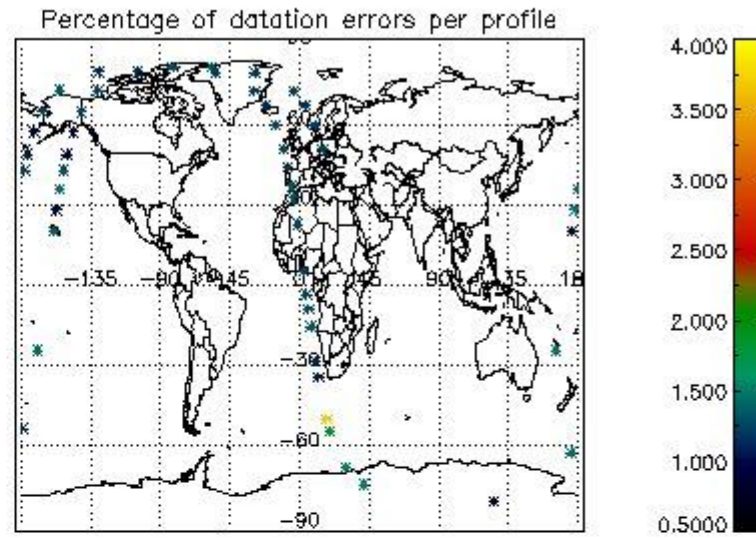

6. Statistics and plot of tangent altitude of the last measurement (DARK & BRIGHT products without errors)

6.1 Statistics on tangent altitude lost:

Statistics	DARK	BRIGHT	TWILIGHT
Mean:	17.752	15.940	9.4388
St. deviation:	2.7575	8.0943	0.0000
Maximum:	21.788	25.624	9.4388
Minimum:	13.754	3.9061	9.4388
Number of data:	14.000	18.000	1.0000

6.2 Plot for DARK limb products