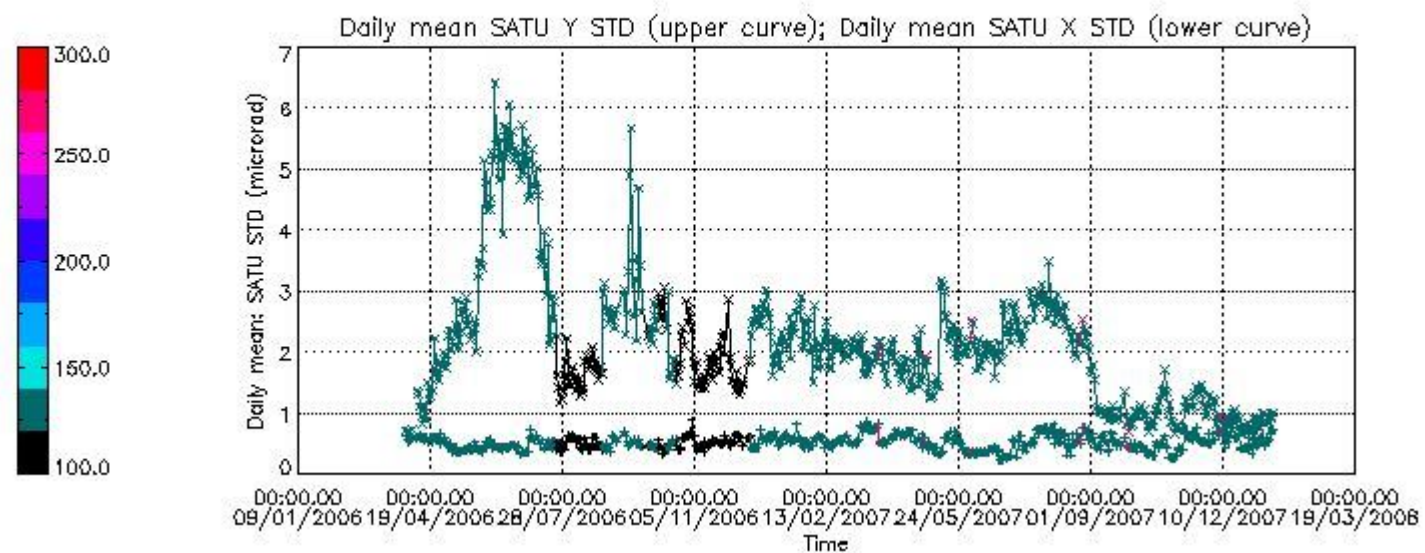

Number of data:	12650.	12650.	14600.	14600.

7.2.2 Trend of daily SATU NEA St. deviation since 1st April 2006 (dark limb)

The long term trend of the SATU 'X' and 'Y' standard deviations should be constant during the whole mission.

The colorbar represents the start tangent altitude (km) of the occultations.

Upper curve: STD of SATU Y axis

Lower curve: STD of SATU X axis

8. Auxiliary Data Files used for the production reported in section 2.4

The number reported in the third column indicates since which file (see list in section 2.4) the corresponding auxiliary file has been used. The fourth column is the date of those product files.

Type	Auxiliary Filename	Used since product	Used since product date
INST_PHYS_CHARACTERISTICS	GOM_INS_AXNIEC20050627_150713_20030716_120000_20100101_000000	1	17-JAN-2008 20:18:48
CALIBRATION_DATABASE	GOM_CAL_AXVIEC20080109_125406_20080107_000000_20100101_000000	1	17-JAN-2008 20:18:48
LEVEL-1B_PROC_CONFIG	GOM_PR1_AXNIEC20050627_151042_20020301_000000_20100101_000000	1	17-JAN-2008 20:18:48
STAR_CATALOGUE	GOM_CAT_AXVIEC20020121_161009_20020101_000000_20200101_000000	1	17-JAN-2008 20:18:48
STELLAR_SPECTRA_DATABANK	GOM_STS_AXNIEC20040308_103538_20020101_160000_20100101_000000	1	17-JAN-2008 20:18:48
ECMWF_FILE	AUX_ECF_AXNECM20080117_073111_20080117_150000_20080118_030000	1	17-JAN-2008 20:18:48
ECMWF_FILE	AUX_ECF_AXNECM20080117_073111_20080117_210000_20080118_090000	23	17-JAN-2008 21:31:02
OPTIONAL_ECMWF_FILE	MISSING	1	17-JAN-2008 20:18:48
ORBIT_DATA_FILE	DOR_NAV_OPNPDE20080117_201731_000038252065_00143_30758_4963.N1	1	17-JAN-2008 20:18:48