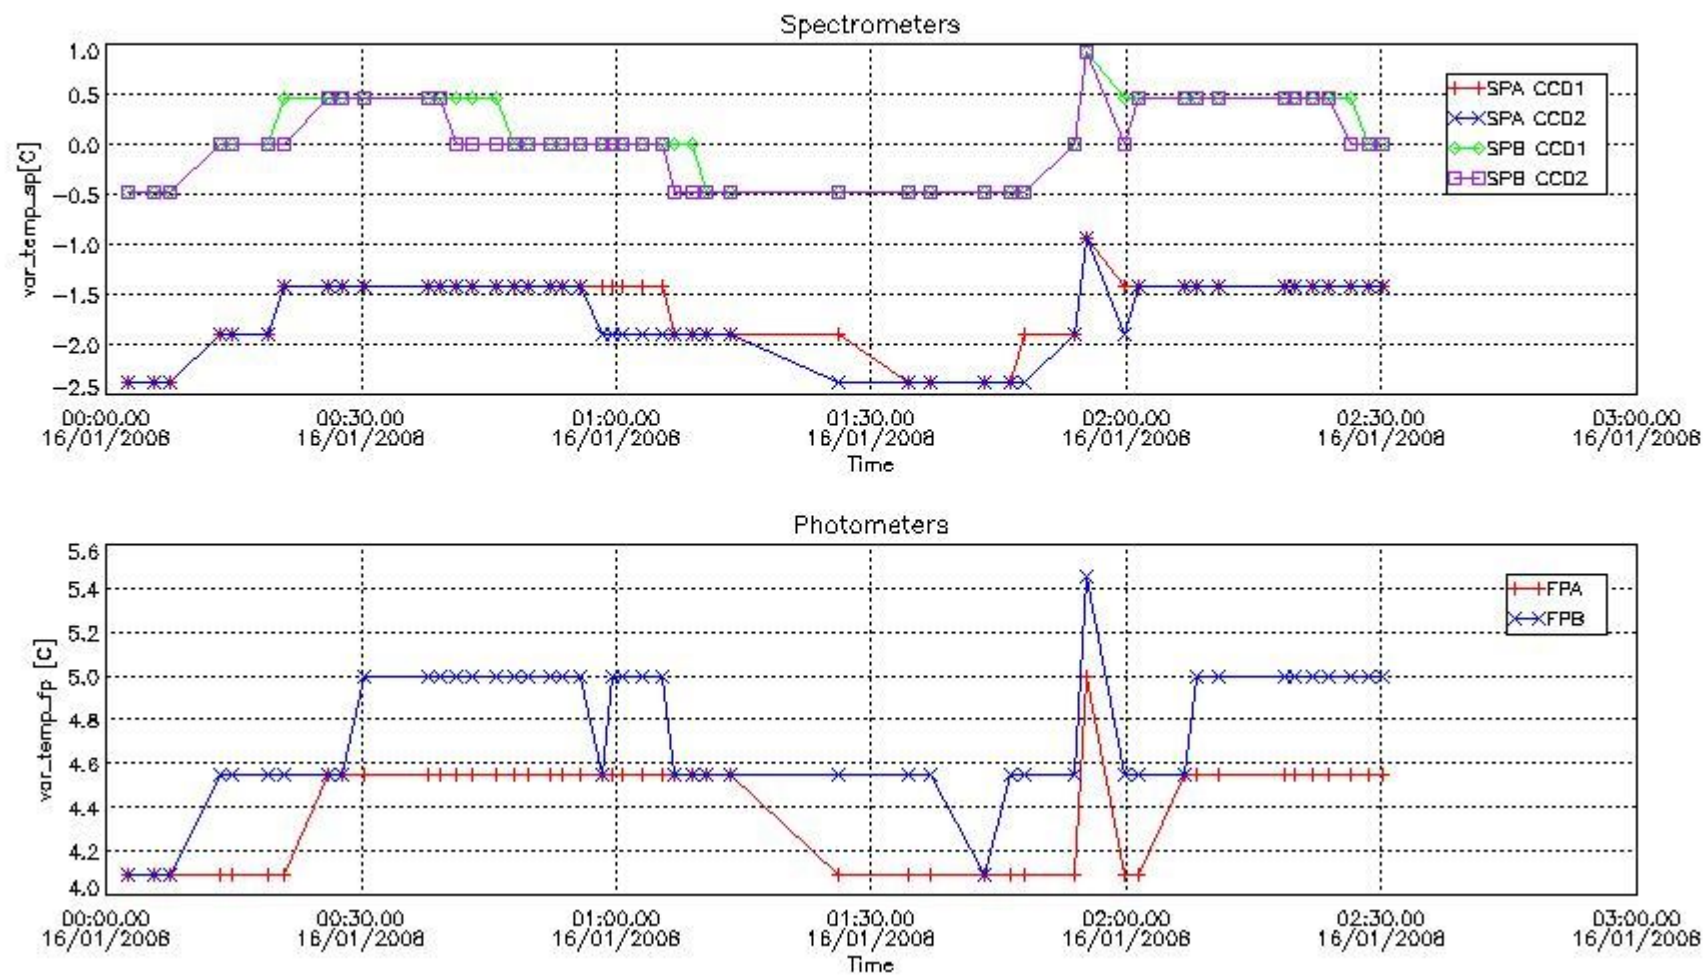

3. Plot of GOMOS spectrometers and photometers temperatures from level 1b data

4. Overview of dark signal processing per product

The Dark Charge (DC) is a temperature-dependant signal added to the useful measurements and it is therefore subtracted