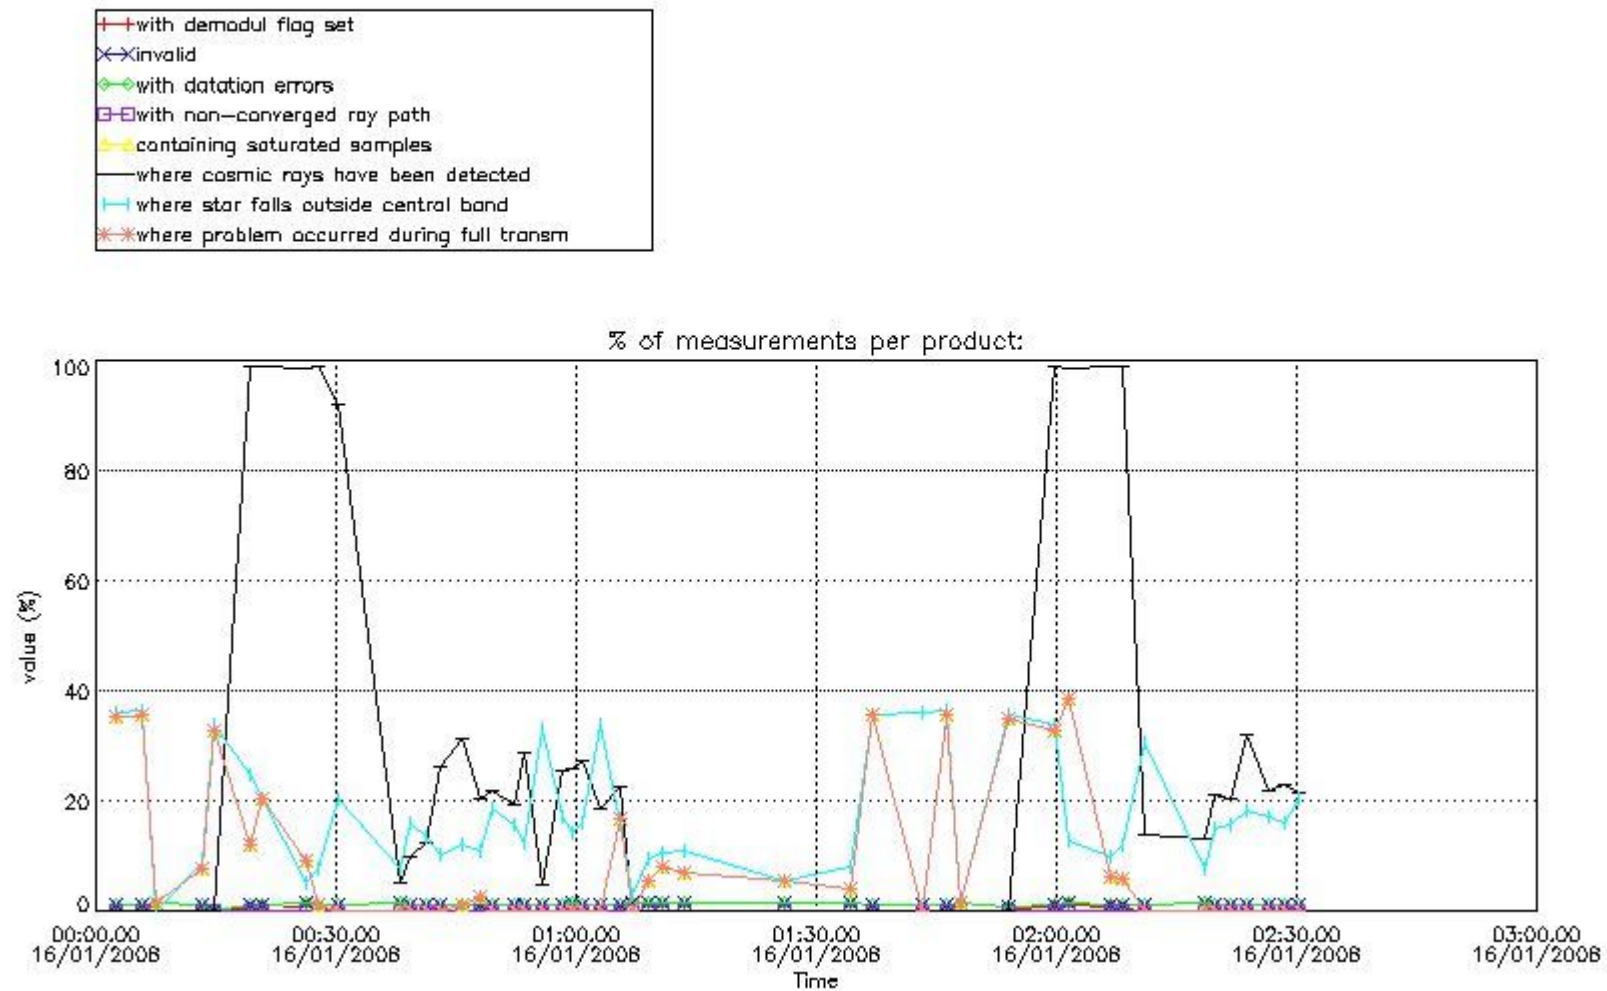

5. Demodulation flag and quality information monitoring

In this section it is presented the modulation information extracted from the pcd (product confidence data) at measurement level and information extracted from the Quality Summary dataset. Only products without errors (error flag in the MPH set to "0") are used.

5.1 Percentage of products during reporting period with:

At least one measurement with demodulation flag set:	27.0833 %
Reference spectrum computed from DB:	0.00000 %
Reference spectrum with small number of measurements:	0.00000 %
SATU data not used:	0.00000 %

5.2 Plot quality information per product (time dependant)

5.3 Plot quality information per product (world map)