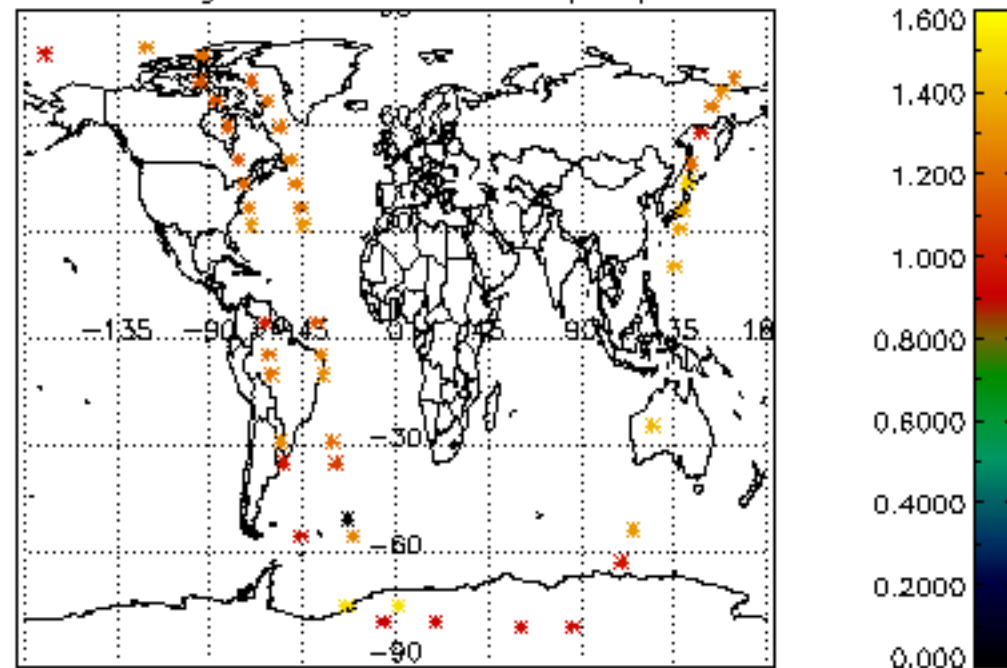

Percentage of datation errors per profile