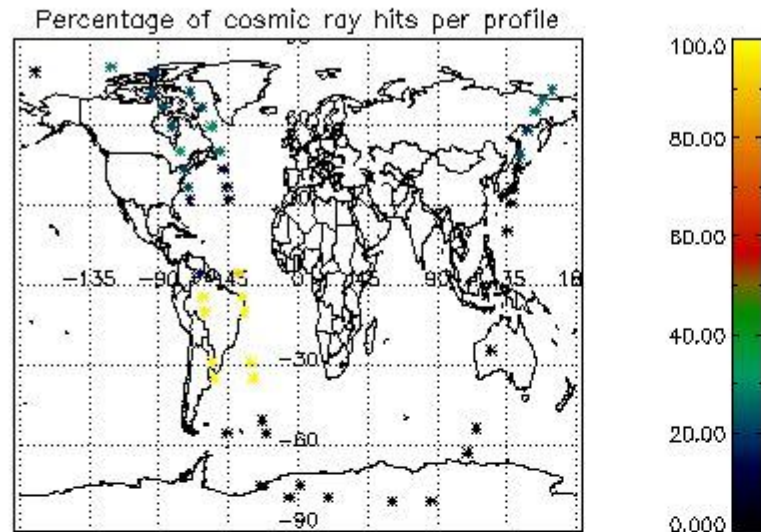

6. Statistics and plot of tangent altitude of the last measurement (DARK & BRIGHT products without errors)

6.1 Statistics on tangent altitude lost:

Statistics	DARK	BRIGHT	TWILIGHT
Mean:	15.938	13.716	13.598
St. deviation:	3.8283	8.4760	2.0185
Maximum:	21.309	25.782	15.026
Minimum:	5.3330	3.7064	12.171
Number of data:	18.000	17.000	2.0000

6.2 Plot for DARK limb products