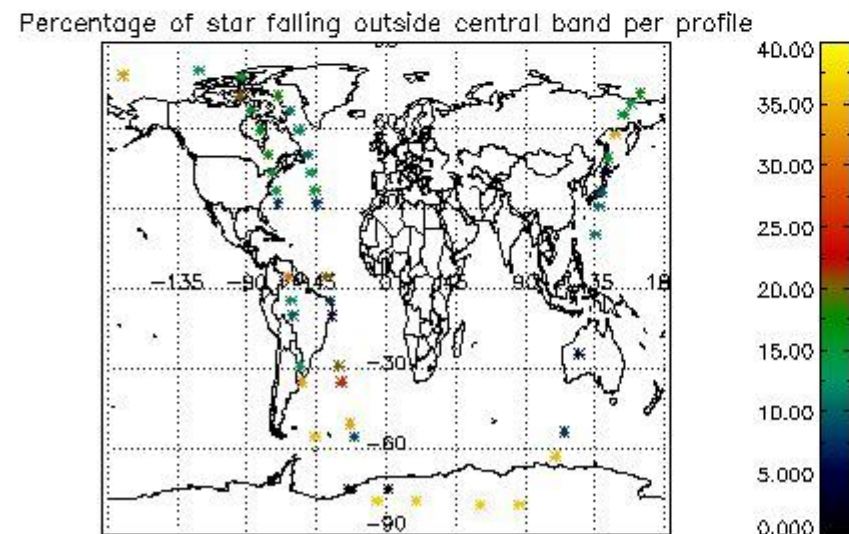

6. Statistics and plot of tangent altitude of the last measurement (DARK & BRIGHT products without errors)

6.1 Statistics on tangent altitude lost:

Statistics	DARK	BRIGHT	TWILIGHT
Mean:	15.938	13.716	13.598
St. deviation:	3.8283	8.4760	2.0185
Maximum:	21.309	25.782	15.026
Minimum:	5.3330	3.7064	12.171
Number of data:	18.000	17.000	2.0000

6.2 Plot for DARK limb products