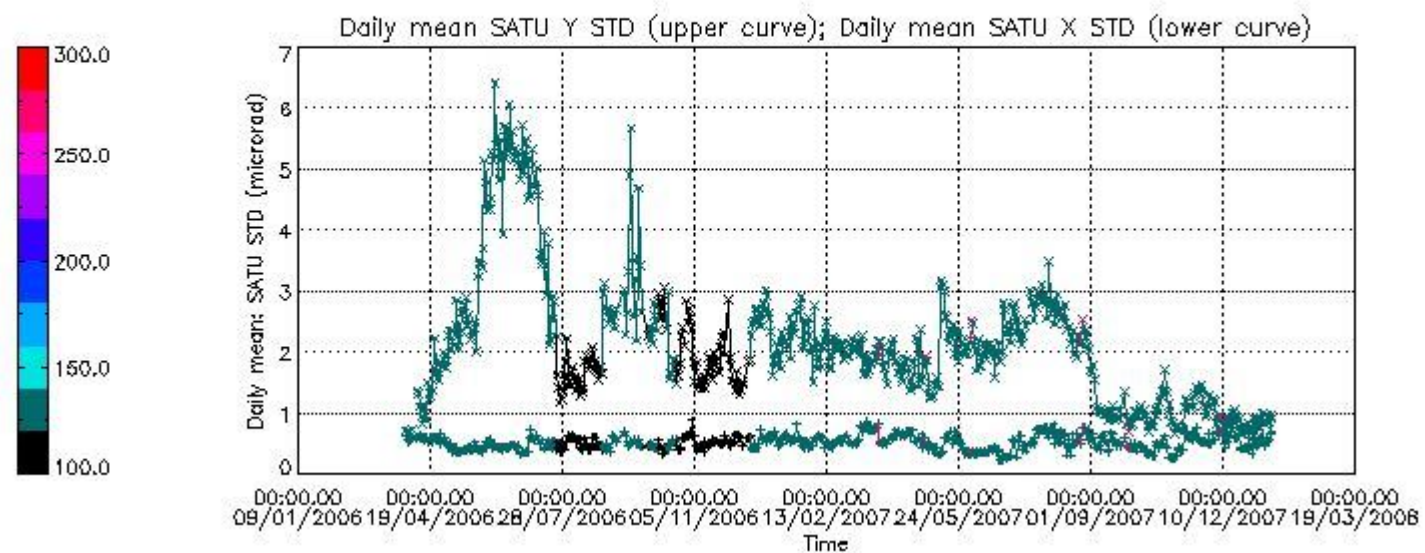

Number of data:	16350.	16350.	14250.	14250.

7.2.2 Trend of daily SATU NEA St. deviation since 1st April 2006 (dark limb)

The long term trend of the SATU 'X' and 'Y' standard deviations should be constant during the whole mission.

The colorbar represents the start tangent altitude (km) of the occultations.

Upper curve: STD of SATU Y axis

Lower curve: STD of SATU X axis

8. Auxiliary Data Files used for the production reported in section 2.4

The number reported in the third column indicates since which file (see list in section 2.4) the corresponding auxiliary file has been used. The fourth column is the date of those product files.

Type	Auxiliary Filename	Used since product	Used since product date
INST_PHYS_CHARACTERISTICS	GOM_INS_AXNIEC20050627_150713_20030716_120000_20100101_000000	1	16-JAN-2008 00:02:36
CALIBRATION_DATABASE	GOM_CAL_AXVIEC20080109_125406_20080107_000000_20100101_000000	1	16-JAN-2008 00:02:36
LEVEL-1B_PROC_CONFIG	GOM_PR1_AXNIEC20050627_151042_20020301_000000_20100101_000000	1	16-JAN-2008 00:02:36
STAR_CATALOGUE	GOM_CAT_AXVIEC20020121_161009_20020101_000000_20200101_000000	1	16-JAN-2008 00:02:36
STELLAR_SPECTRA_DATABANK	GOM_STS_AXNIEC20040308_103538_20020101_160000_20100101_000000	1	16-JAN-2008 00:02:36
ECMWF_FILE	AUX_ECF_AXNECM20080115_073111_20080115_210000_20080116_090000	1	16-JAN-2008 00:02:36
OPTIONAL_ECMWF_FILE	MISSING	1	16-JAN-2008 00:02:36
ORBIT_DATA_FILE	DOR_NAV_OPNPDE20080115_204559_000060572065_00114_30729_4957.N1	1	16-JAN-2008 00:02:36
ORBIT_DATA_FILE	DOR_NAV_OPNPDE20080115_223215_000057382065_00115_30730_4958.N1	6	16-JAN-2008 00:19:10
ORBIT_DATA_FILE	DOR_NAV_OPNPDE20080116_001312_000057382065_00116_30731_4959.N1	37	16-JAN-2008 01:55:18