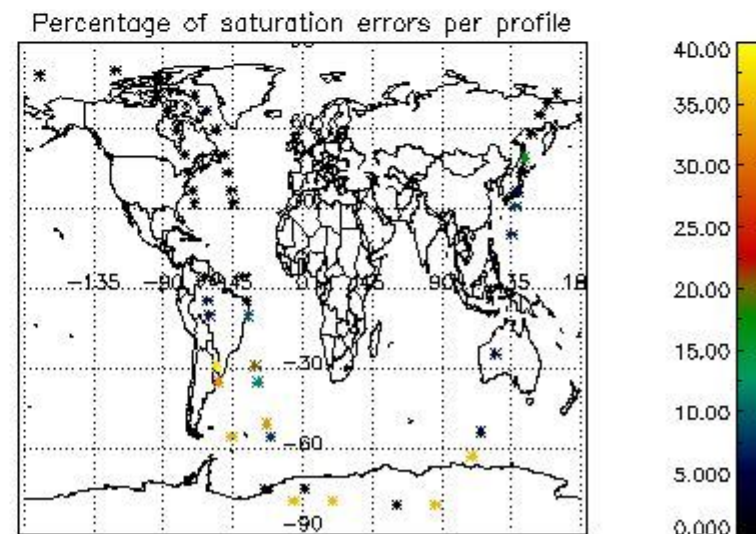

6. Statistics and plot of tangent altitude of the last measurement (DARK & BRIGHT products without errors)

6.1 Statistics on tangent altitude lost:

Statistics	DARK	BRIGHT	TWILIGHT
Mean:	15.938	13.716	13.598
St. deviation:	3.8283	8.4760	2.0185
Maximum:	21.309	25.782	15.026
Minimum:	5.3330	3.7064	12.171
Number of data:	18.000	17.000	2.0000

6.2 Plot for DARK limb products