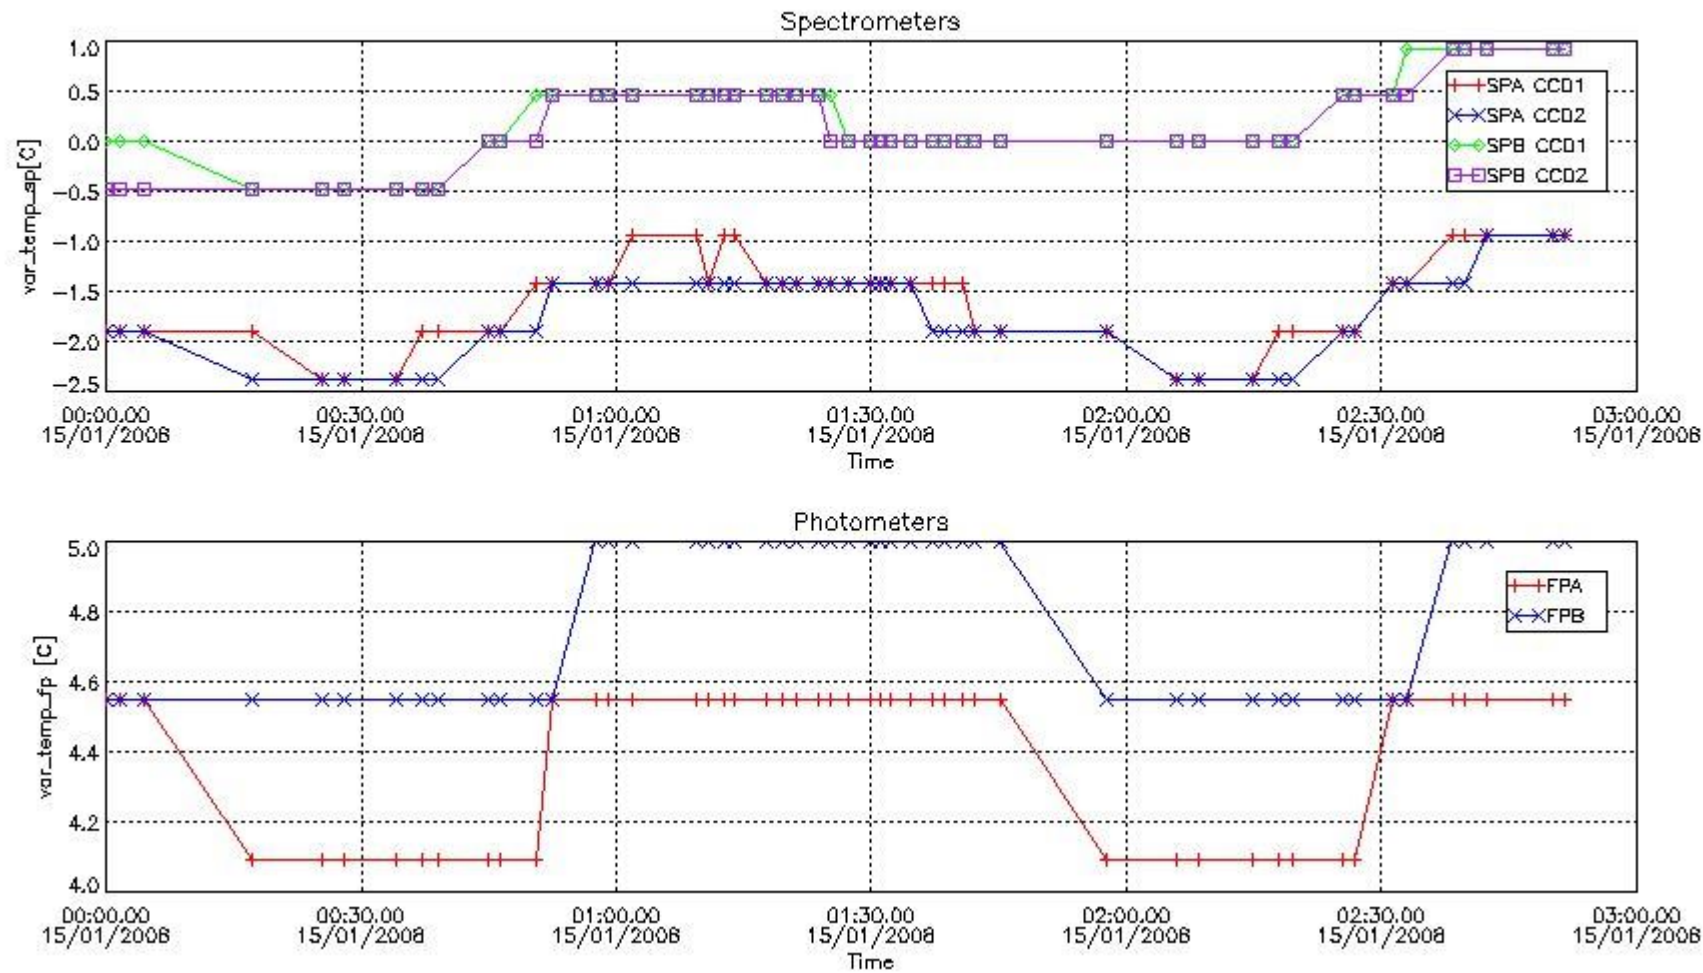

43	GOM_TRA_1PNPDE20080115_022651_000000362065_00103_30718_7721.N1	15-JAN-2008 02:26:51	Bright	35.500	98	13Zet Oph	2.5710	30000.	71	30718	No
44	GOM_TRA_1PNPDE20080115_023118_000000502065_00103_30718_7722.N1	15-JAN-2008 02:31:18	Twilight	49.500	16	21Alp Sco	1.0200	3000.0	99	30718	No
45	GOM_TRA_1PNPDE20080115_023301_000000452065_00103_30718_7723.N1	15-JAN-2008 02:33:01	Twilight	44.500	75	26Eps Sco	2.2910	4250.0	89	30718	No
46	GOM_TRA_1PNPDE20080115_023814_000000432065_00103_30718_7724.N1	15-JAN-2008 02:38:14	Dark	42.500	109	Bet Lup	2.6770	26000.	85	30718	No
47	GOM_TRA_1PNPDE20080115_023945_000000412065_00103_30718_7725.N1	15-JAN-2008 02:39:45	Dark	40.500	78	Alp Lup	2.3040	28000.	81	30718	No
48	GOM_TRA_1PNPDE20080115_024223_000000412065_00104_30719_7726.N1	15-JAN-2008 02:42:23	Dark	40.500	4	Alp1Cen	-0.010000	5800.0	81	30719	No
49	GOM_TRA_1PNPDE20080115_025000_000000382065_00104_30719_7727.N1	15-JAN-2008 02:50:00	Dark	37.500	124	The Car	2.7640	30000.	75	30719	No
50	GOM_TRA_1PNPDE20080115_025125_000000372065_00104_30719_7728.N1	15-JAN-2008 02:51:25	Dark	37.000	29	Bet Car	1.6720	10200.	74	30719	No

3. Plot of GOMOS spectrometers and photometers temperatures from level 1b data

4. Overview of dark signal processing per product

The Dark Charge (DC) is a temperature-dependant signal added to the useful measurements and it is therefore subtracted from them during the processing. There are two phenomena that produce a continuous increase of the DC: the "hot pixels" (a pixel is "hot" when its DC exceeds by a significant amount its value measured on ground at the same temperature) and the "Random Telegraphic Signal" (abrupt change positive or negative of the CCD pixel signal, random in time, affecting only the DC part of the signal and not the photon generated signal).

In this section a list of products that did not use the Dark Sky Area (DSA) observation for the DC computation is given. It is also provided the mean DC plot per product for dark limb products with no error flag set.

4.1 All products used the DSA observation for the DC computation

4.2 Plot of mean dark charges per product: only products in DARK limb conditions without errors are used