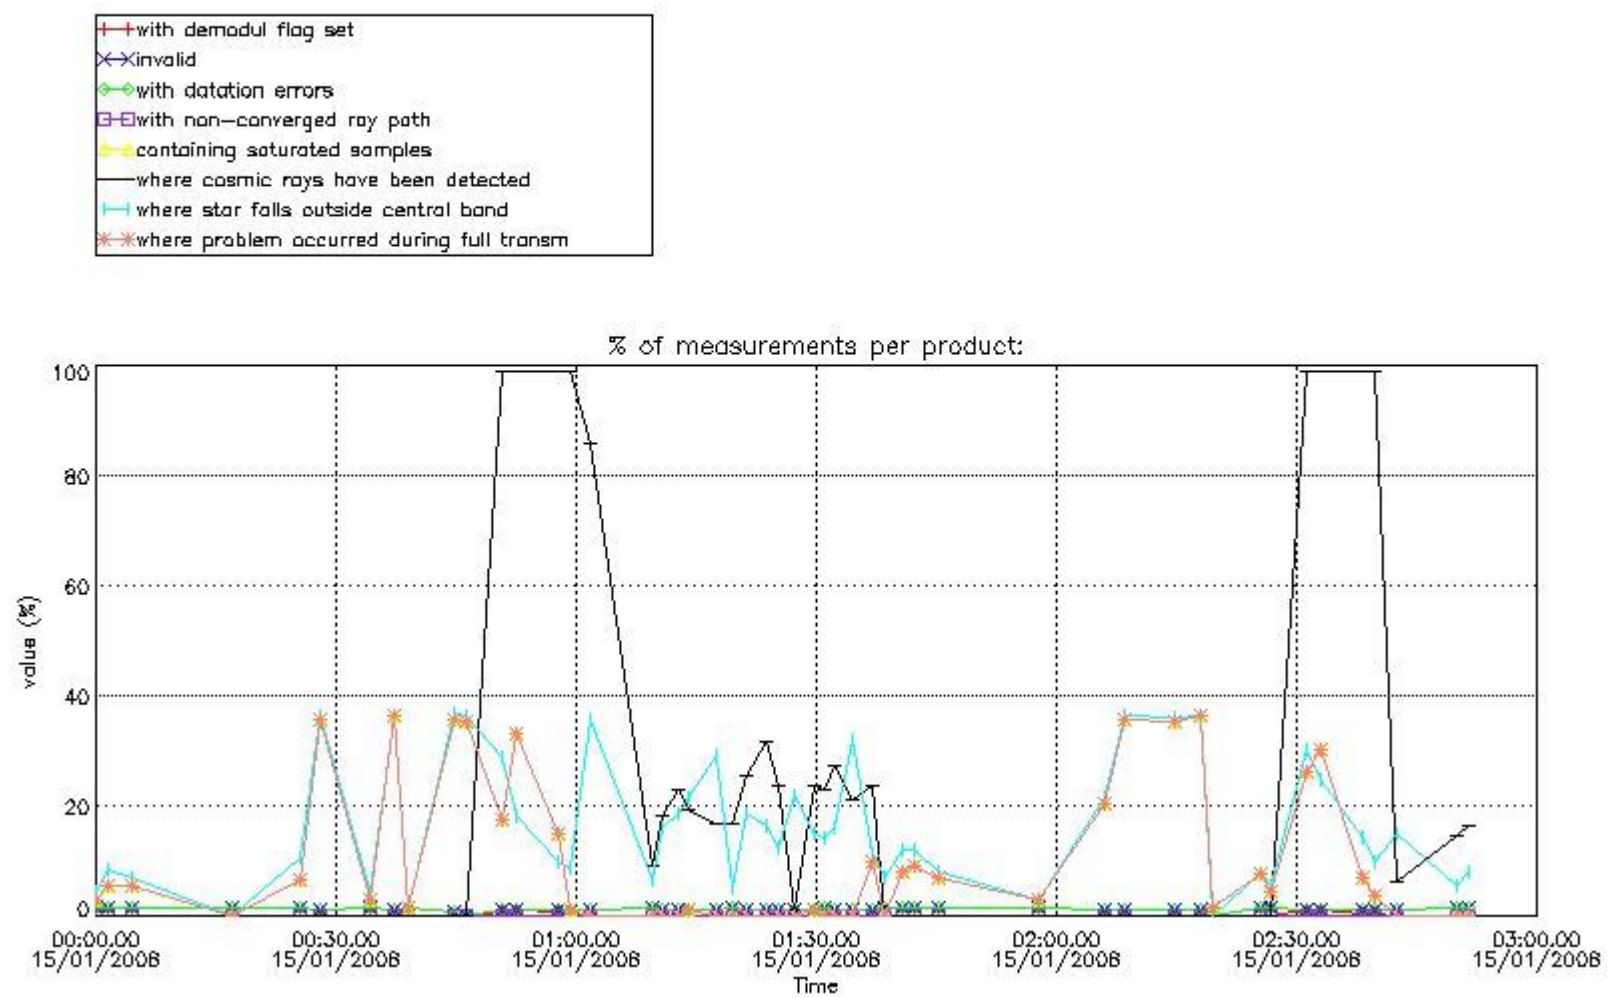

At least one measurement with demodulation flag set:	26.0000 %
Reference spectrum computed from DB:	0.00000 %
Reference spectrum with small number of measurements:	0.00000 %
SATU data not used:	0.00000 %

5.2 Plot quality information per product (time dependant)

5.3 Plot quality information per product (world map)