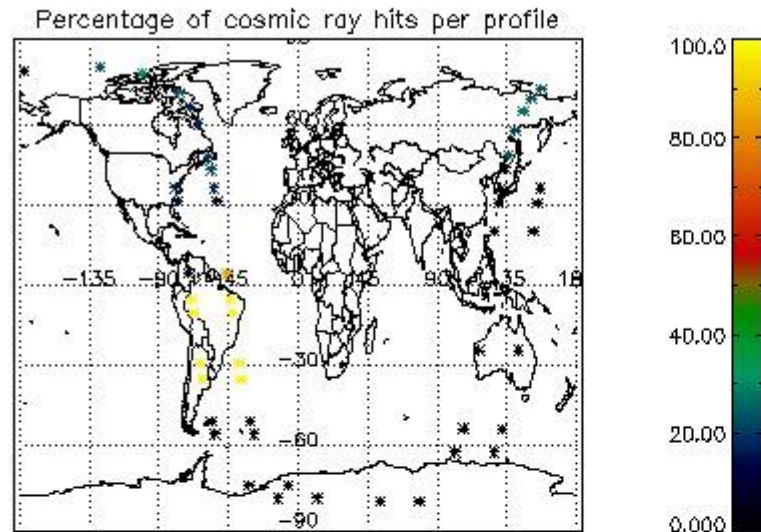

6. Statistics and plot of tangent altitude of the last measurement (DARK & BRIGHT products without errors)

6.1 Statistics on tangent altitude lost:

Statistics	DARK	BRIGHT	TWILIGHT
Mean:	15.914	15.683	11.173
St. deviation:	5.4922	8.4900	2.0753
Maximum:	21.840	29.525	12.640
Minimum:	3.4575	3.4345	9.7053
Number of data:	14.000	24.000	2.0000

6.2 Plot for DARK limb products