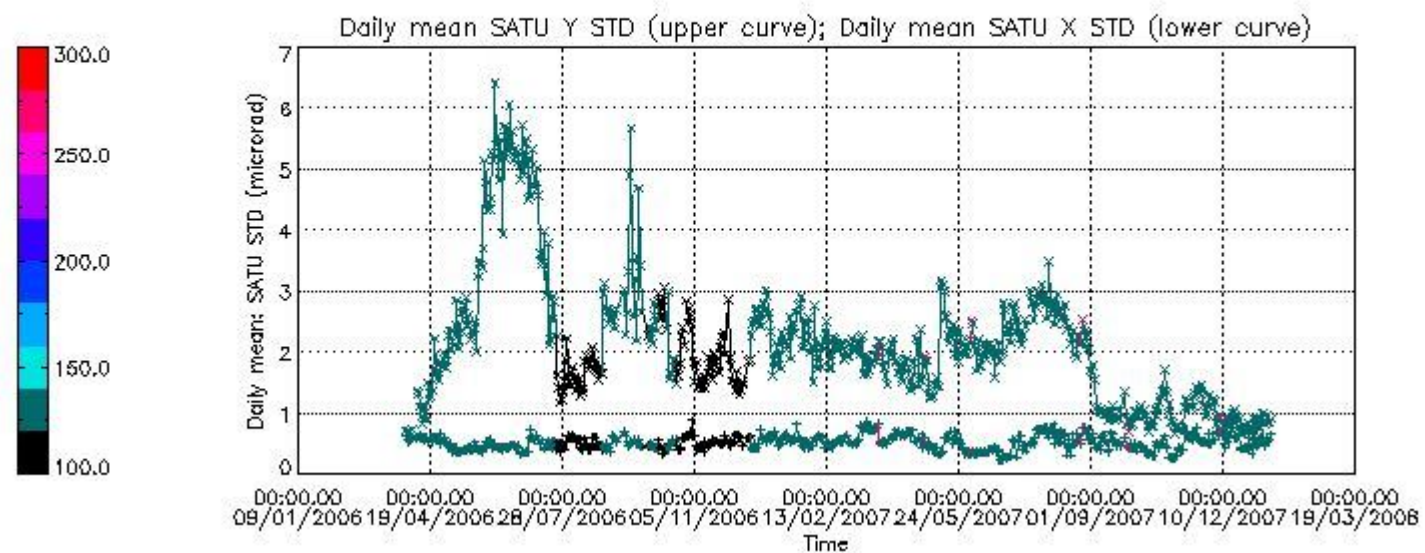

Number of data:	12650.	12650.	19800.	19800.

7.2.2 Trend of daily SATU NEA St. deviation since 1st April 2006 (dark limb)

The long term trend of the SATU 'X' and 'Y' standard deviations should be constant during the whole mission.

The colorbar represents the start tangent altitude (km) of the occultations.

Upper curve: STD of SATU Y axis

Lower curve: STD of SATU X axis

8. Auxiliary Data Files used for the production reported in section 2.4

The number reported in the third column indicates since which file (see list in section 2.4) the corresponding auxiliary file has been used. The fourth column is the date of those product files.

Type	Auxiliary Filename	Used since product	Used since product date
INST_PHYS_CHARACTERISTICS	GOM_INS_AXNIEC20050627_150713_20030716_120000_20100101_000000	1	15-JAN-2008 00:00:02
CALIBRATION_DATABASE	GOM_CAL_AXVIEC20080109_125406_20080107_000000_20100101_000000	1	15-JAN-2008 00:00:02
LEVEL-1B_PROC_CONFIG	GOM_PR1_AXNIEC20050627_151042_20020301_000000_20100101_000000	1	15-JAN-2008 00:00:02
STAR_CATALOGUE	GOM_CAT_AXVIEC20020121_161009_20020101_000000_20200101_000000	1	15-JAN-2008 00:00:02
STELLAR_SPECTRA_DATABANK	GOM_STS_AXNIEC20040308_103538_20020101_160000_20100101_000000	1	15-JAN-2008 00:00:02
ECMWF_FILE	AUX_ECF_AXNECM20080114_073110_20080114_210000_20080115_090000	1	15-JAN-2008 00:00:02
OPTIONAL_ECMWF_FILE	MISSING	1	15-JAN-2008 00:00:02
ORBIT_DATA_FILE	DOR_NAV_OPNPDE20080114_212318_000057382065_00100_30715_4950.N1	1	15-JAN-2008 00:00:02
ORBIT_DATA_FILE	DOR_NAV_OPNPDE20080114_230415_000057382065_00101_30716_4951.N1	12	15-JAN-2008 00:50:42
ORBIT_DATA_FILE	DOR_NAV_OPNPDE20080115_004512_000054202065_00102_30717_4952.N1	42	15-JAN-2008 02:25:28