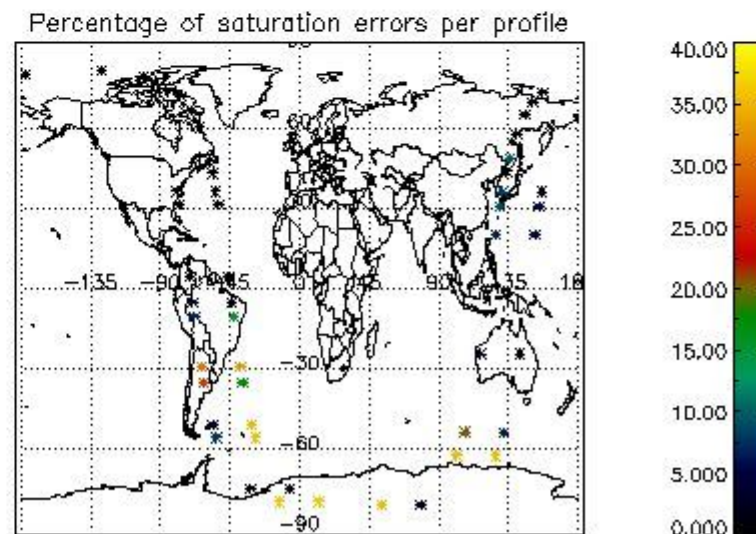

6. Statistics and plot of tangent altitude of the last measurement (DARK & BRIGHT products without errors)

6.1 Statistics on tangent altitude lost:

Statistics	DARK	BRIGHT	TWILIGHT
Mean:	15.914	15.683	11.173
St. deviation:	5.4922	8.4900	2.0753
Maximum:	21.840	29.525	12.640
Minimum:	3.4575	3.4345	9.7053
Number of data:	14.000	24.000	2.0000

6.2 Plot for DARK limb products