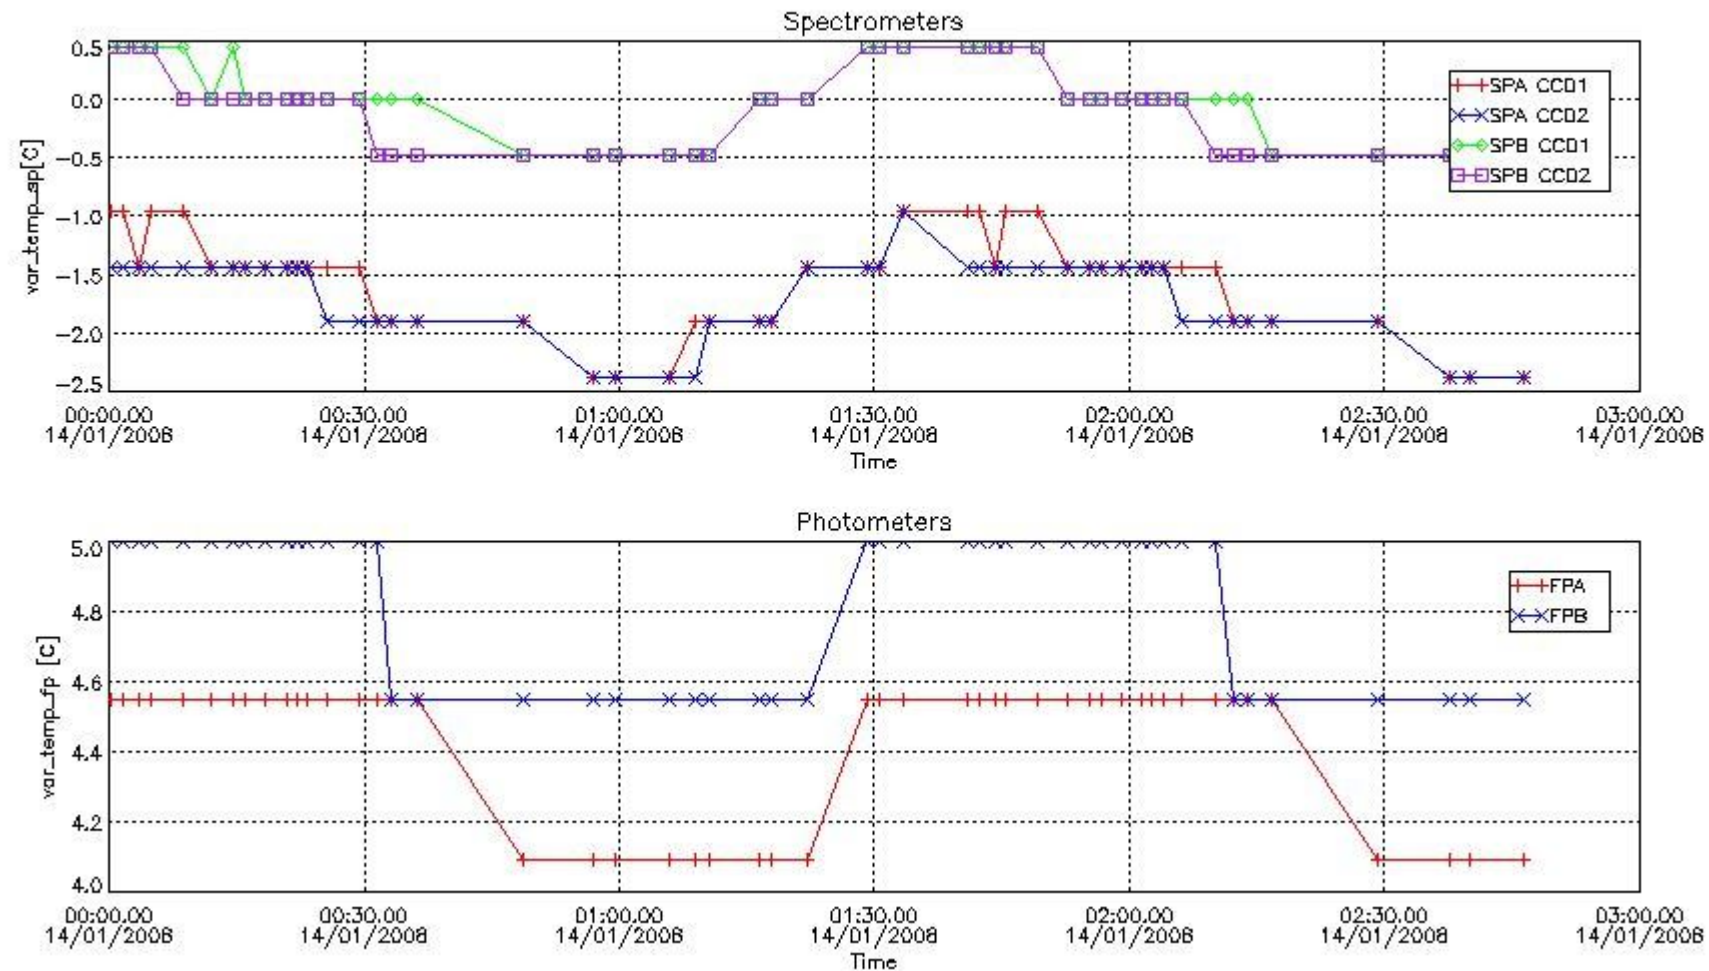

4. Overview of dark signal processing per product

The Dark Charge (DC) is a temperature-dependant signal added to the useful measurements and it is therefore subtracted from them during the processing. There are two phenomena that produce a continuous increase of the DC: the "hot pixels" (a pixel is "hot" when its DC exceeds by a significant amount its value measured on ground at the same temperature) and the "Random Telegraphic Signal" (abrupt change positive or negative of the CCD pixel signal, random in time, affecting only the DC part of the signal and not the photon generated signal).

In this section a list of products that did not use the Dark Sky Area (DSA) observation for the DC computation is given. It is also provided the mean DC plot per product for dark limb products with no error flag set.

4.1 All products used the DSA observation for the DC computation

4.2 Plot of mean dark charges per product: only products in DARK limb conditions without errors are used