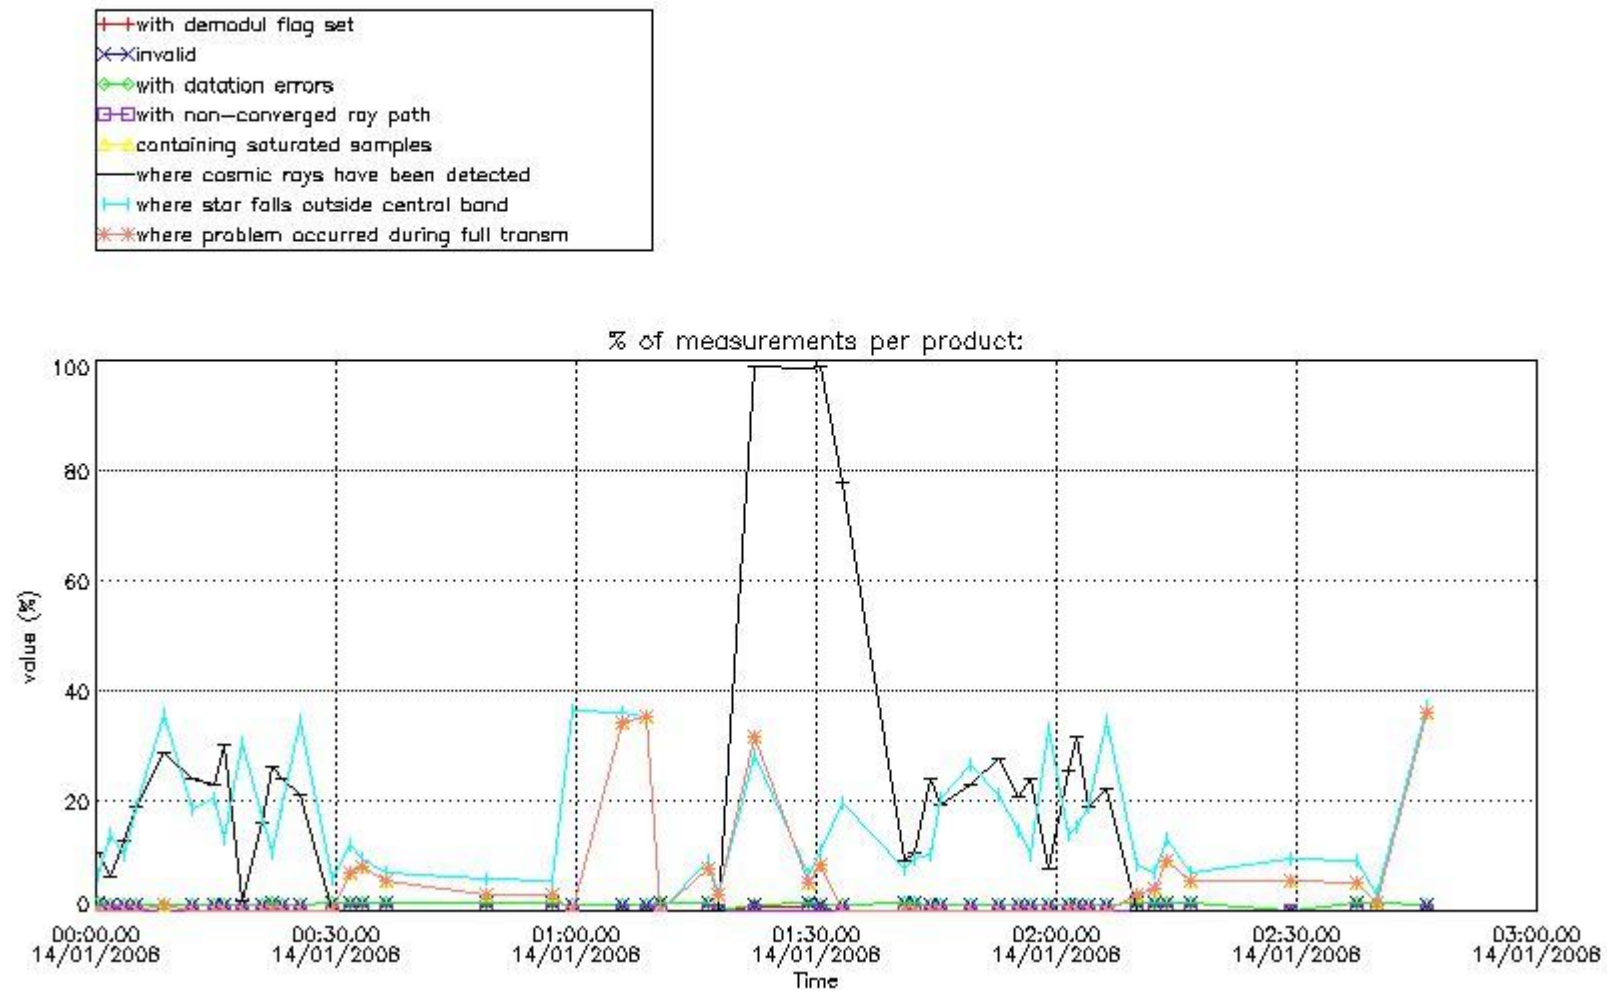

At least one measurement with demodulation flag set:	14.0000 %
Reference spectrum computed from DB:	0.00000 %
Reference spectrum with small number of measurements:	0.00000 %
SATU data not used:	0.00000 %

5.2 Plot quality information per product (time dependant)

5.3 Plot quality information per product (world map)