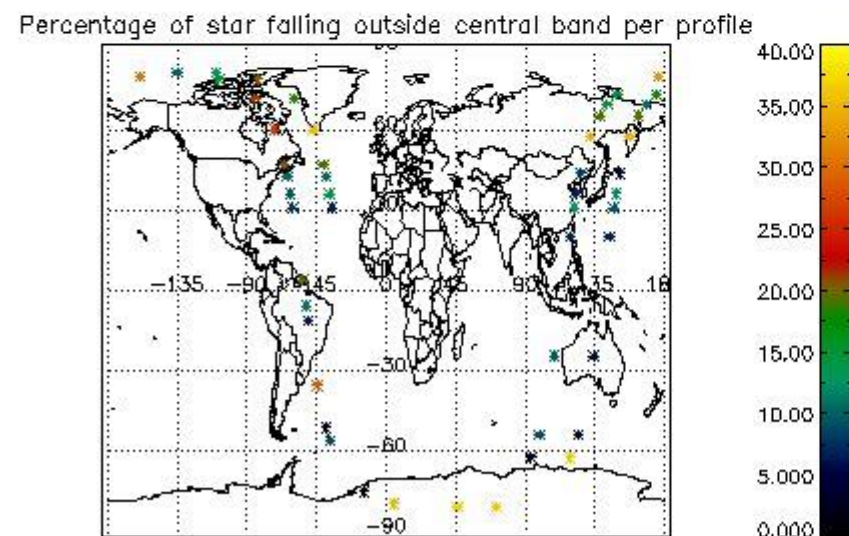

6. Statistics and plot of tangent altitude of the last measurement (DARK & BRIGHT products without errors)

6.1 Statistics on tangent altitude lost:

Statistics	DARK	BRIGHT	TWILIGHT
Mean:	15.615	17.075	NaN
St. deviation:	5.2255	7.2141	NaN
Maximum:	20.830	26.374	NaN
Minimum:	3.5777	3.4758	NaN
Number of data:	13.000	20.000	NaN

6.2 Plot for DARK limb products