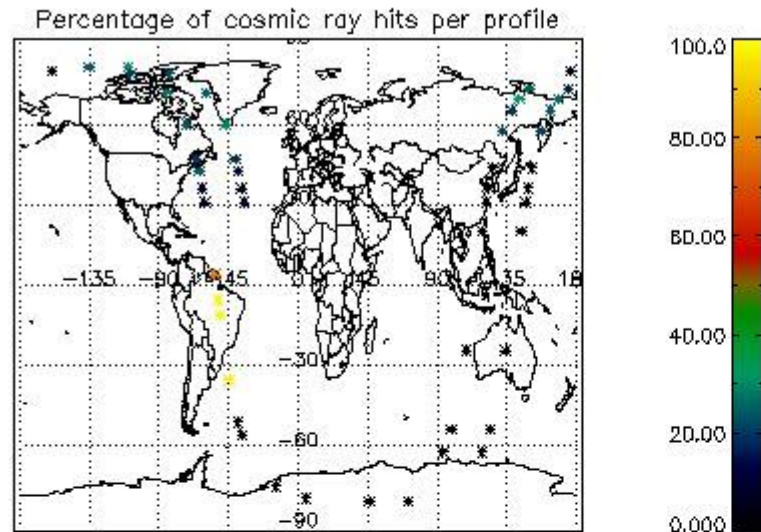

6. Statistics and plot of tangent altitude of the last measurement (DARK & BRIGHT products without errors)

6.1 Statistics on tangent altitude lost:

Statistics	DARK	BRIGHT	TWILIGHT
Mean:	15.615	17.075	NaN
St. deviation:	5.2255	7.2141	NaN
Maximum:	20.830	26.374	NaN
Minimum:	3.5777	3.4758	NaN
Number of data:	13.000	20.000	NaN

6.2 Plot for DARK limb products