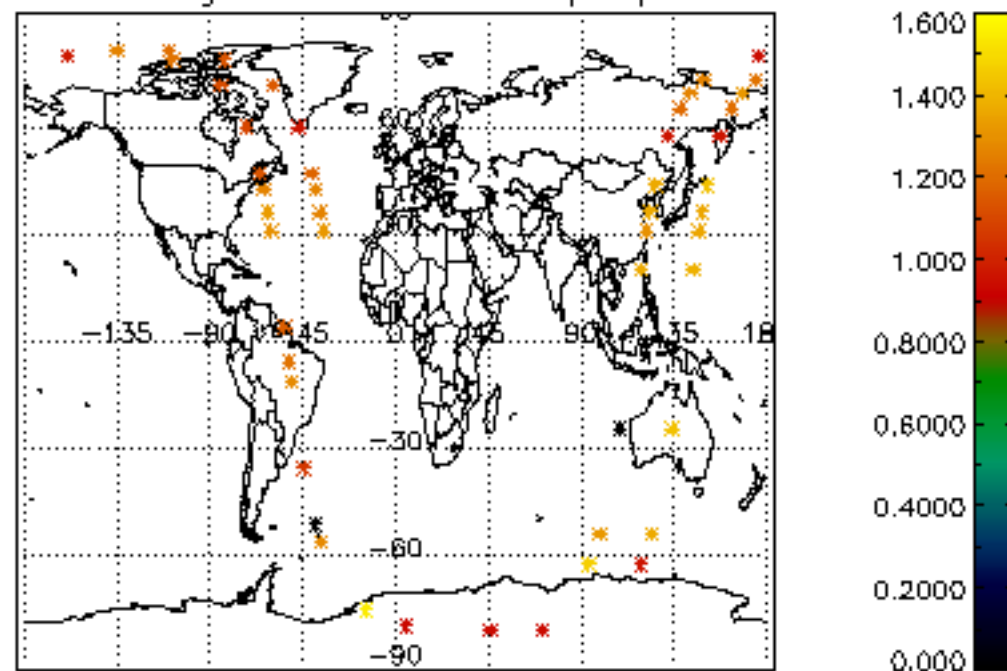

Percentage of datation errors per profile