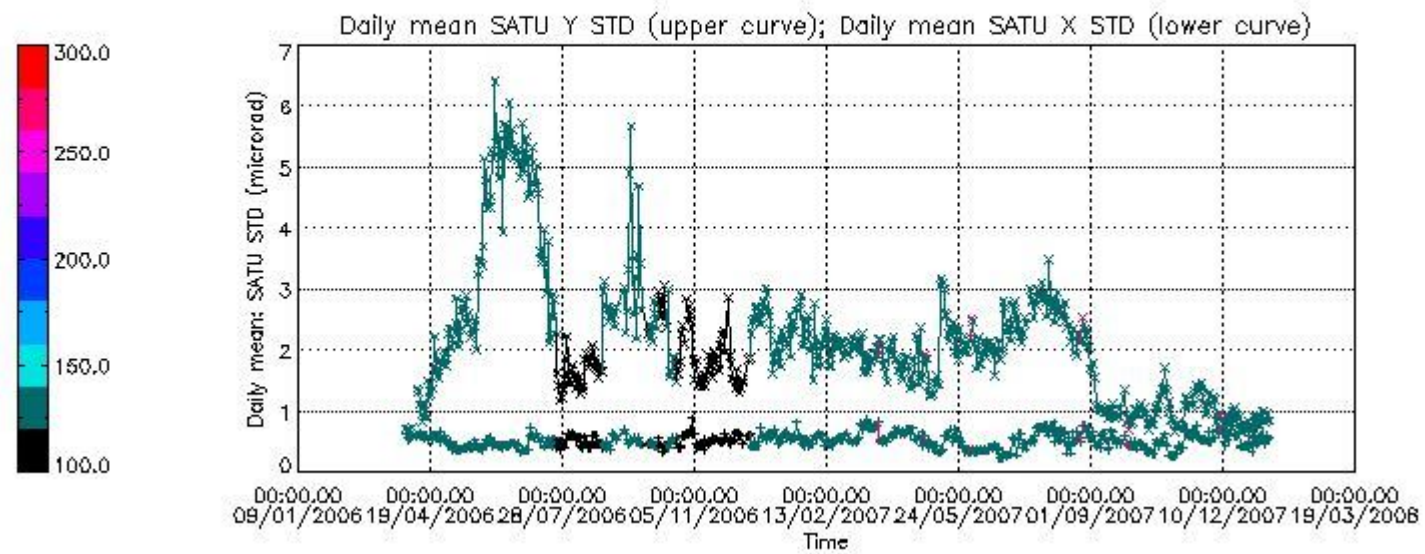

Number of data:	11550.	11550.	16450.	16450.

7.2.2 Trend of daily SATU NEA St. deviation since 1st April 2006 (dark limb)

The long term trend of the SATU 'X' and 'Y' standard deviations should be constant during the whole mission.

The colorbar represents the start tangent altitude (km) of the occultations.

Upper curve: STD of SATU Y axis

Lower curve: STD of SATU X axis

8. Auxiliary Data Files used for the production reported in section 2.4

The number reported in the third column indicates since which file (see list in section 2.4) the corresponding auxiliary file has been used. The fourth column is the date of those product files.

Type	Auxiliary Filename	Used since product	Used since product date
INST_PHYS_CHARACTERISTICS	GOM_INS_AXNIEC20050627_150713_20030716_120000_20100101_000000	1	14-JAN-2008 00:00:18
CALIBRATION_DATABASE	GOM_CAL_AXVIEC20080109_125406_20080107_000000_20100101_000000	1	14-JAN-2008 00:00:18
LEVEL-1B_PROC_CONFIG	GOM_PR1_AXNIEC20050627_151042_20020301_000000_20100101_000000	1	14-JAN-2008 00:00:18
STAR_CATALOGUE	GOM_CAT_AXVIEC20020121_161009_20020101_000000_20200101_000000	1	14-JAN-2008 00:00:18
STELLAR_SPECTRA_DATABANK	GOM_STS_AXNIEC20040308_103538_20020101_160000_20100101_000000	1	14-JAN-2008 00:00:18
ECMWF_FILE	AUX_ECF_AXNECM20080113_073111_20080113_210000_20080114_090000	1	14-JAN-2008 00:00:18
OPTIONAL_ECMWF_FILE	MISSING	1	14-JAN-2008 00:00:18
ORBIT_DATA_FILE	DOR_NAV_OPNPDE20080113_215518_000057382065_00086_30701_4944.N1	1	14-JAN-2008 00:00:18
ORBIT_DATA_FILE	DOR_NAV_OPNPDE20080113_233615_000057382065_00087_30702_4945.N1	26	14-JAN-2008 01:22:14
ORBIT_DATA_FILE	DOR_NAV_OPNPDE20080114_011712_000041442065_00088_30703_4946.N1	48	14-JAN-2008 02:37:35