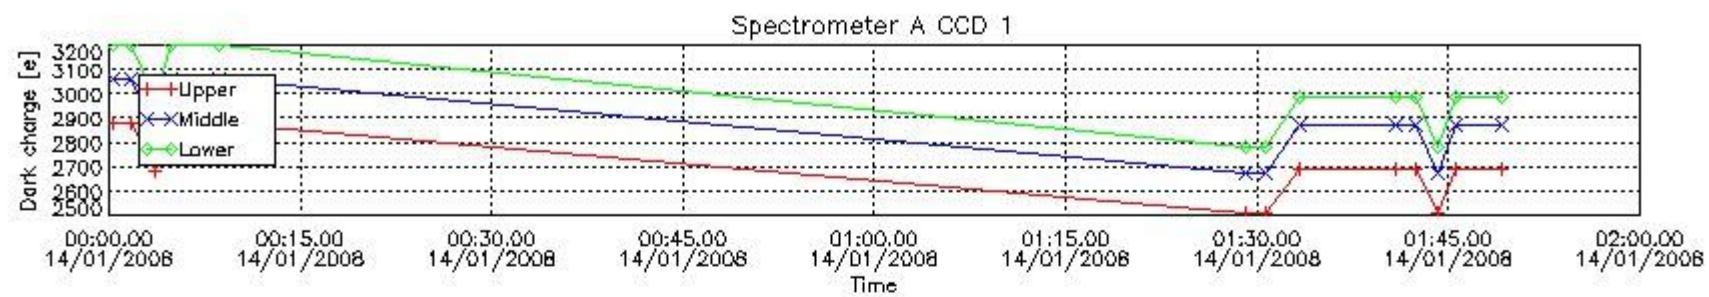

5. Demodulation flag and quality information monitoring

In this section it is presented the modulation information extracted from the pcd (product confidence data) at measurement level and information extracted from the Quality Summary dataset. Only products without errors (error flag in the MPH set to "0") are used.

5.1 Percentage of products during reporting period with: